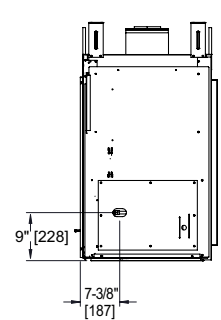

Interior Options

Traditional Brick

Herringbone Brick

Fortress (indoor side) shown with Herringbone brick refractory

Fortress (outdoor side) shown with Herringbone brick refractory

Model	Front Width		Back Width		Height		Depth		Viewing Area	BTU/Hour Input
	Unit	Framing	Unit	Framing	Unit	Framing	Unit	Framing		
Fortress	49-3/8" [1254]	49-1/2" [1257]	49-3/8" [1254]	49-1/2" [1257]	44-3/8" [1154]	44-1/2" [1130]	25-5/8" [650]	23" [584]	36" x 30" [915 x 762]	56,000 (NG/LP)

Front View

Top View

Left Side View

Right Side View

Dimensions for all products are in inches and millimeters. Product information is not complete and is subject to change without notice. Product installation must adhere strictly to instructions shipped with product. We recommend measuring individual units at installation. NOTE: Combustible material should not cover the face. Refer to installation manual for detailed specifications on installing this product. Hearth & Home Technologies® reserves the right to update units periodically. The flame and glass media appearance may vary based on the type of fuel burned. Actual product appearance, including flame, may differ from product images.