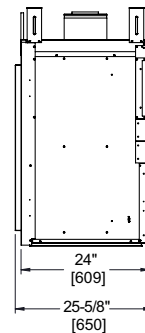

Glass Media Options

Black (Standard)

Clear

Amber

Model	Front Width		Back Width		Height		Depth		Glass Size	BTU/hr Input
	Unit	Framing	Unit	Framing	Unit	Framing	Unit	Framing		
Twilight-II / Twilight-Mod	43" [1091]	44" [1118]	43" [1091]	44" [1118]	46-7/8" [1191]	47-5/8" [1210]	24" [609]	23" [584]	35-5/8" x 21-1/2" [905 x 546]	38,000 (NG), 36,000 (LP)

Interior Options

Traditional Brick

Herringbone Brick

Fortress (indoor side) shown with Herringbone brick refractory

Fortress (outdoor side) shown with Herringbone brick refractory

Model	Front Width		Back Width		Height		Depth		Viewing Area	BTU/Hour Input
	Unit	Framing	Unit	Framing	Unit	Framing	Unit	Framing		
Fortress	49-3/8" [1254]	49-1/2" [1257]	49-3/8" [1254]	49-1/2" [1257]	44-3/8" [1154]	44-1/2" [1130]	25-5/8" [650]	23" [584]	36" x 30" [915 x 762]	56,000 (NG/LP)

Front View

Top View

Left Side View

Right Side View

Dimensions for all products are in inches and millimeters. Product information is not complete and is subject to change without notice. Product installation must adhere strictly to instructions shipped with product. We recommend measuring individual units at installation. NOTE: Combustible material should not cover the face. Refer to installation manual for detailed specifications on installing this product. Hearth & Home Technologies® reserves the right to update units periodically. The flame and glass media appearance may vary based on the type of fuel burned. Actual product appearance, including flame, may differ from product images.