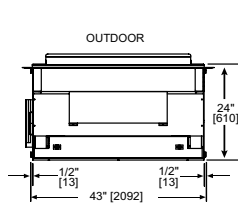

Glass Media Options

Black (Standard)

Clear

Amber

Model	Front Width		Back Width		Height		Depth		Glass Size	BTU/hr Input
	Unit	Framing	Unit	Framing	Unit	Framing	Unit	Framing		
Twilight-II / Twilight-Mod	43" [1091]	44" [1118]	43" [1091]	44" [1118]	46-7/8" [1191]	47-5/8" [1210]	24" [609]	23" [584]	35-5/8" x 21-1/2" [905 x 546]	38,000 (NG), 36,000 (LP)

Side View

Top View

Side View

Indoor Front View

Outdoor Front View

* = MEASURE TO BOTTOM OF LIP AS SHOWN

Shown on cover: Fortress (outdoor side) shown with Herringbone brick refractory

INDOOR/OUTDOOR GAS FIREPLACES