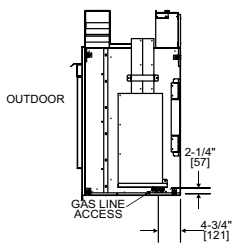

Glass Media Options

Black (Standard)

Clear

Amber

Model	Front Width		Back Width		Height		Depth		Glass Size	BTU/hr Input
	Unit	Framing	Unit	Framing	Unit	Framing	Unit	Framing		
Twilight-II / Twilight-Mod	43" [1091]	44" [1118]	43" [1091]	44" [1118]	46-7/8" [1191]	47-5/8" [1210]	24" [609]	23" [584]	35-5/8" x 21-1/2" [905 x 546]	38,000 (NG), 36,000 (LP)

Side View

Top View

Side View

Indoor Front View

Outdoor Front View

* = MEASURE TO BOTTOM OF LIP AS SHOWN

Shown on cover: Fortress (outdoor side) shown with Herringbone brick refractory

INDOOR/OUTDOOR GAS FIREPLACES