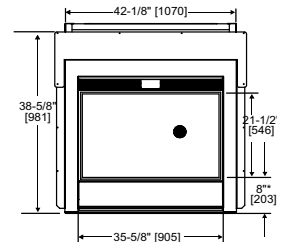

Glass Media Options

Black (Standard)

Clear

Amber

Model	Front Width		Back Width		Height		Depth		Glass Size	BTU/hr Input
	Unit	Framing	Unit	Framing	Unit	Framing	Unit	Framing		
Twilight-II / Twilight-Mod	43" [1091]	44" [1118]	43" [1091]	44" [1118]	46-7/8" [1191]	47-5/8" [1210]	24" [609]	23" [584]	35-5/8" x 21-1/2" [905 x 546]	38,000 (NG), 36,000 (LP)

Side View

Top View

Side View

Indoor Front View

Outdoor Front View

* = MEASURE TO BOTTOM OF LIP AS SHOWN

Shown on cover: Fortress (outdoor side) shown with Herringbone brick refractory

INDOOR/OUTDOOR GAS FIREPLACES

Front View

Top View

Left Side View

Right Side View

Dimensions for all products are in inches and millimeters. Product information is not complete and is subject to change without notice. Product installation must adhere strictly to instructions shipped with product. We recommend measuring individual units at installation. NOTE: Combustible material should not cover the face. Refer to installation manual for detailed specifications on installing this product. Hearth & Home Technologies® reserves the right to update units periodically. The flame and glass media appearance may vary based on the type of fuel burned. Actual product appearance, including flame, may differ from product images.