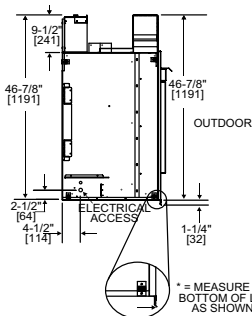

Glass Media Options

Black (Standard)

Clear

Amber

Model	Front Width		Back Width		Height		Depth		Glass Size	BTU/hr Input
	Unit	Framing	Unit	Framing	Unit	Framing	Unit	Framing		
Twilight-II / Twilight-Mod	43" [1091]	44" [1118]	43" [1091]	44" [1118]	46-7/8" [1191]	47-5/8" [1210]	24" [609]	23" [584]	35-5/8" x 21-1/2" [905 x 546]	38,000 (NG), 36,000 (LP)

Side View

Top View

Side View

Indoor Front View

Outdoor Front View

* = MEASURE TO BOTTOM OF LIP AS SHOWN

Shown on cover: Fortress (outdoor side) shown with Herringbone brick refractory

INDOOR/OUTDOOR GAS FIREPLACES

Front View

Top View

Left Side View

Right Side View

Dimensions for all products are in inches and millimeters. Product information is not complete and is subject to change without notice. Product installation must adhere strictly to instructions shipped with product. We recommend measuring individual units at installation. NOTE: Combustible material should not cover the face. Refer to installation manual for detailed specifications on installing this product. Hearth & Home Technologies® reserves the right to update units periodically. The flame and glass media appearance may vary based on the type of fuel burned. Actual product appearance, including flame, may differ from product images.