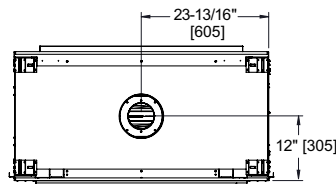

Interior Options

Traditional Brick

Herringbone Brick

Fortress (indoor side) shown with Herringbone brick refractory

Fortress (outdoor side) shown with Herringbone brick refractory

Model	Front Width		Back Width		Height		Depth		Viewing Area	BTU/Hour Input
	Unit	Framing	Unit	Framing	Unit	Framing	Unit	Framing		
Fortress	49-3/8" [1254]	49-1/2" [1257]	49-3/8" [1254]	49-1/2" [1257]	44-3/8" [1154]	44-1/2" [1130]	25-5/8" [650]	23" [584]	36" x 30" [915 x 762]	56,000 (NG/LP)

Front View

Top View

Left Side View

Right Side View

Dimensions for all products are in inches and millimeters. Product information is not complete and is subject to change without notice. Product installation must adhere strictly to instructions shipped with product. We recommend measuring individual units at installation. NOTE: Combustible material should not cover the face. Refer to installation manual for detailed specifications on installing this product. Hearth & Home Technologies® reserves the right to update units periodically. The flame and glass media appearance may vary based on the type of fuel burned. Actual product appearance, including flame, may differ from product images.