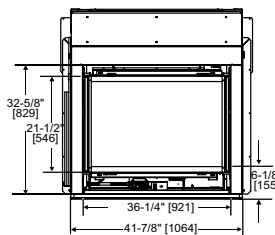

Glass Media Options

Black (Standard)

Clear

Amber

Model	Front Width		Back Width		Height		Depth		Glass Size	BTU/hr Input
	Unit	Framing	Unit	Framing	Unit	Framing	Unit	Framing		
Twilight-II / Twilight-Mod	43" [1091]	44" [1118]	43" [1091]	44" [1118]	46-7/8" [1191]	47-5/8" [1210]	24" [609]	23" [584]	35-5/8" x 21-1/2" [905 x 546]	38,000 (NG), 36,000 (LP)

Side View

Top View

Side View

Indoor Front View

Outdoor Front View

* = MEASURE TO BOTTOM OF LIP AS SHOWN

Shown on cover: Fortress (outdoor side) shown with Herringbone brick refractory

INDOOR/OUTDOOR GAS FIREPLACES