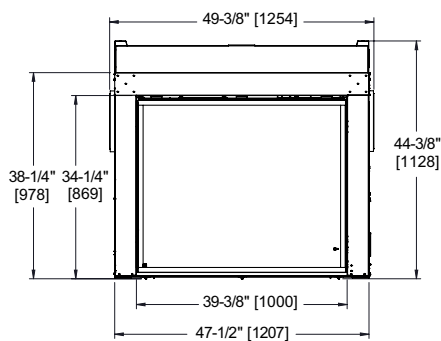

Glass Media Options

Black (Standard)

Clear

Amber

Model	Front Width		Back Width		Height		Depth		Glass Size	BTU/hr Input
	Unit	Framing	Unit	Framing	Unit	Framing	Unit	Framing		
Twilight-II / Twilight-Mod	43" [1091]	44" [1118]	43" [1091]	44" [1118]	46-7/8" [1191]	47-5/8" [1210]	24" [609]	23" [584]	35-5/8" x 21-1/2" [905 x 546]	38,000 (NG), 36,000 (LP)

Interior Options

Traditional Brick

Herringbone Brick

Fortress (indoor side) shown with Herringbone brick refractory

Fortress (outdoor side) shown with Herringbone brick refractory

Model	Front Width		Back Width		Height		Depth		Viewing Area	BTU/Hour Input
	Unit	Framing	Unit	Framing	Unit	Framing	Unit	Framing		
Fortress	49-3/8" [1254]	49-1/2" [1257]	49-3/8" [1254]	49-1/2" [1257]	44-3/8" [1154]	44-1/2" [1130]	25-5/8" [650]	23" [584]	36" x 30" [915 x 762]	56,000 (NG/LP)

Front View

Top View

Left Side View

Right Side View

Dimensions for all products are in inches and millimeters. Product information is not complete and is subject to change without notice. Product installation must adhere strictly to instructions shipped with product. We recommend measuring individual units at installation. NOTE: Combustible material should not cover the face. Refer to installation manual for detailed specifications on installing this product. Hearth & Home Technologies® reserves the right to update units periodically. The flame and glass media appearance may vary based on the type of fuel burned. Actual product appearance, including flame, may differ from product images.