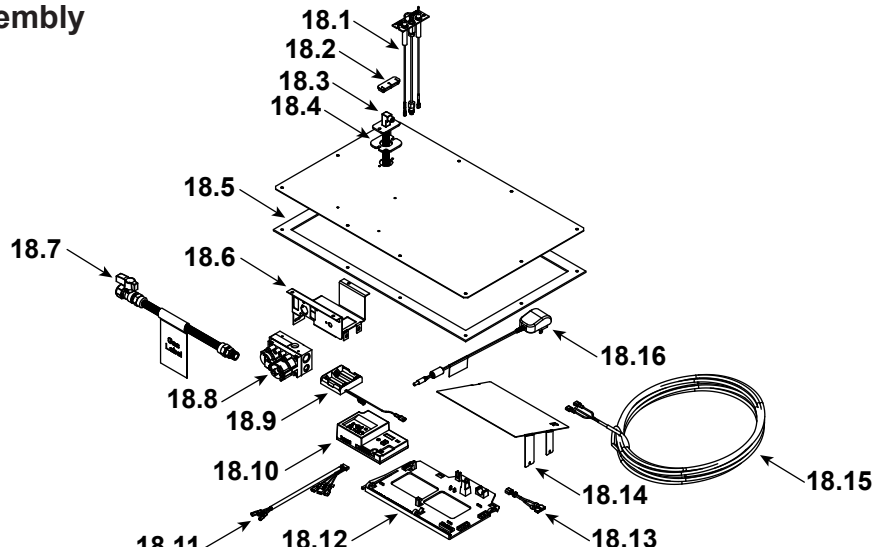

#18 Valve Assembly

IMPORTANT: THIS IS DATED INFORMATION. Parts must be ordered from a dealer or distributor. **Hearth and Home Technologies does not sell directly to consumers.** Provide model number and serial number when requesting service parts from your dealer or distributor.

**Stocked
in Depot**

ITEM	DESCRIPTION	COMMENTS	PART NUMBER	
18.1	Pilot Assembly NG		2406-012	Y
	Pilot Assembly Propane	Convert 2406-012 with SRV593-527		Y
	Pilot Tube		SRV485-301	Y
18.2	3-Hole Grommet		SRV2118-420	
18.3	Flex Tube Assembly		4021-428	
18.4	Burner Neck Gasket		2025-407	
18.5	Valve Plate Gasket		2087-112	
18.6	Valve Bracket		2118-104	
18.7	Flex Ball Valve Assembly		SRV302-320	Y
18.8	Valve NG		SRV593-500	Y
	Valve Propane		SRV593-501	Y
	Male Connector	Pkg of 5	303-315/5	Y
18.9	Battery Pack		SRV2326-134	Y
18.10	Module, IFT Control		SRV2326-130	Y
18.11	Harness, IFT 6 Pin Wiring		SRV2326-132	Y
18.12	Component Tray		2532-170	
18.13	Jumper Wire		SRV2187-198	Y
18.14	Component Heat Shield		2668-144	
18.15	Wall Switch Wire		SRV2118-170	Y
18.16	Transformer, 6 Volt Wall		SRV2326-131	Y
	Burner Orifice (NG) (#32C)		SRV582-832	Y
	Burner Orifice (Propane) (#50C)		582-850	Y

Additional service part numbers appear on following page.