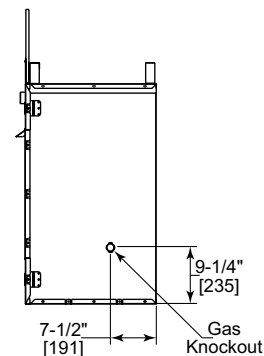

# Villa Gas 36

Outdoor Gas Fireplace

MODEL	FRONT WIDTH		BACK WIDTH		HEIGHT		DEPTH		VIEWING AREA
	Actual	Framing	Actual	Framing	Actual	Framing	Actual	Framing	
ODVILLAG-36	41-1/8	42	23-3/4	42	39-1/2	39-3/4	21-3/8	21-1/2	36 x 20-7/8

### TOP VIEW

Front View

Left Side View

Right Side View

Rear View

APPLIANCE LOCATION

FRAMING DIMENSIONS

MANTEL PROJECTIONS