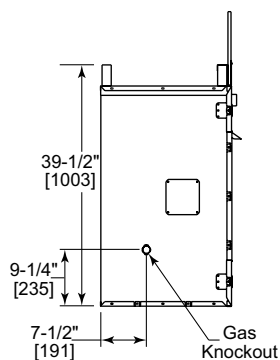

# Villa Gas 36

Outdoor Gas Fireplace

MODEL	FRONT WIDTH		BACK WIDTH		HEIGHT		DEPTH		VIEWING AREA
	Actual	Framing	Actual	Framing	Actual	Framing	Actual	Framing	
ODVILLAG-36	41-1/8	42	23-3/4	42	39-1/2	39-3/4	21-3/8	21-1/2	36 x 20-7/8

### TOP VIEW

Front View

Left Side View

Right Side View

Rear View

APPLIANCE LOCATION

FRAMING DIMENSIONS

MANTEL PROJECTIONS