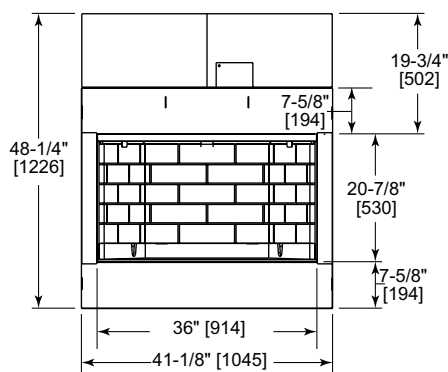

# Villa Gas 36

Outdoor Gas Fireplace

MODEL	FRONT WIDTH		BACK WIDTH		HEIGHT		DEPTH		VIEWING AREA
	Actual	Framing	Actual	Framing	Actual	Framing	Actual	Framing	
ODVILLAG-36	41-1/8	42	23-3/4	42	39-1/2	39-3/4	21-3/8	21-1/2	36 x 20-7/8

### TOP VIEW

Front View

Left Side View

Right Side View

Rear View

APPLIANCE LOCATION

FRAMING DIMENSIONS

MANTEL PROJECTIONS