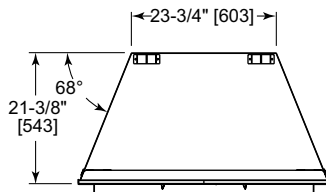

----- Manual continues below -----

Please consult the manufacturer's installation manual for all details and requirements before making a final design layout decision.

Villa Gas 36

Outdoor Gas Fireplace

MODEL	FRONT WIDTH		BACK WIDTH		HEIGHT		DEPTH		VIEWING AREA
	Actual	Framing	Actual	Framing	Actual	Framing	Actual	Framing	
ODVILLAG-36	41-1/8"	42"	23-3/4"	42"	39-1/2"	39-3/4"	21-3/8"	21-1/2"	36 x 20-7/8"

Top View

TOP VIEW

Front View

Left Side View

Right Side View

Rear View

APPLIANCE LOCATION

FRAMING DIMENSIONS