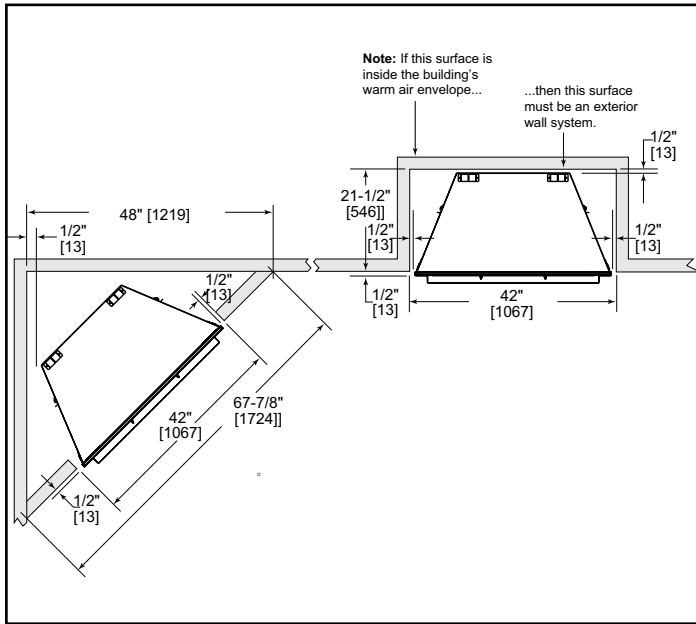

----- Manual continues below -----

Please consult the manufacturer's installation manual for all details and requirements before making a final design layout decision.

Villa Gas 36

Outdoor Gas Fireplace

MODEL	FRONT WIDTH		BACK WIDTH		HEIGHT		DEPTH		VIEWING AREA
	Actual	Framing	Actual	Framing	Actual	Framing	Actual	Framing	
ODVILLAG-36	41-1/8"	42"	23-3/4"	42"	39-1/2"	39-3/4"	21-3/8"	21-1/2"	36 x 20-7/8"

Top View

TOP VIEW

Front View

Left Side View

Right Side View

Rear View

APPLIANCE LOCATION

FRAMING DIMENSIONS