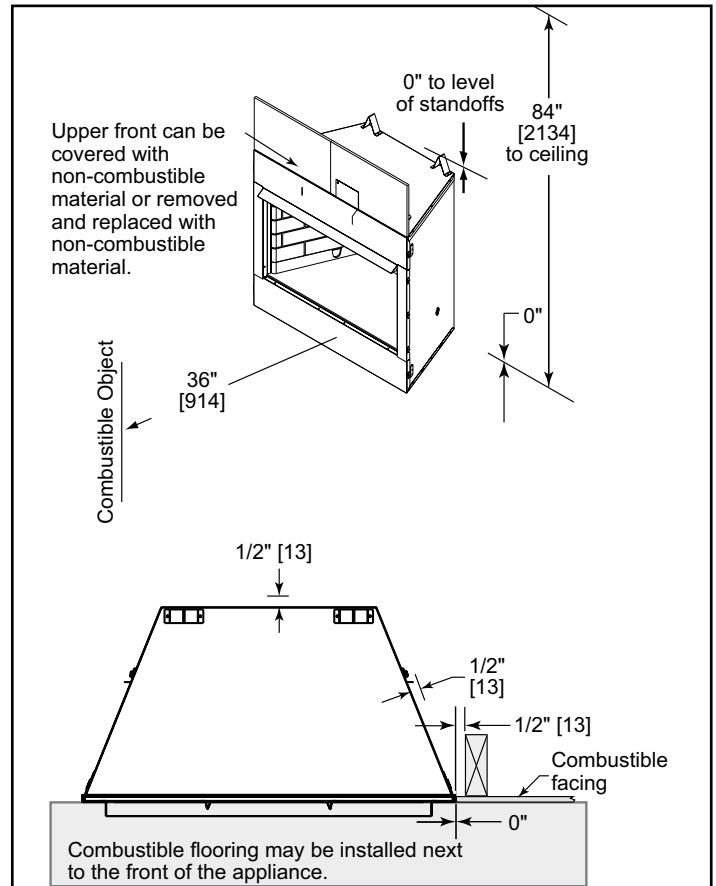

CLEARANCES TO COMBUSTIBLES