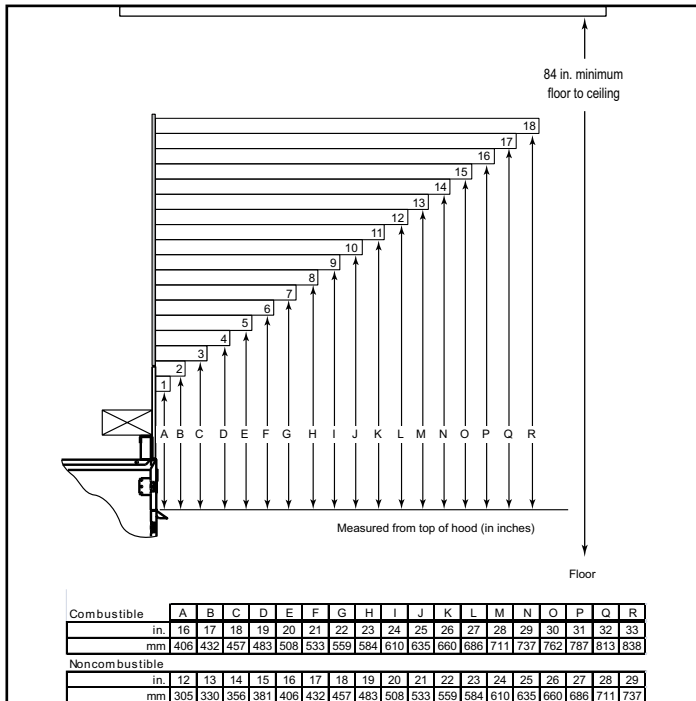

MANTEL PROJECTIONS