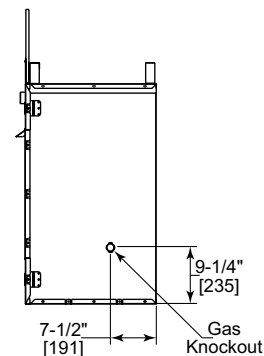

----- Manual continues below -----

Please consult the manufacturer's installation manual for all details and requirements before making a final design layout decision.

Villa Gas 36

Outdoor Gas Fireplace

MODEL	FRONT WIDTH		BACK WIDTH		HEIGHT		DEPTH		VIEWING AREA
	Actual	Framing	Actual	Framing	Actual	Framing	Actual	Framing	
ODVILLAG-36	41-1/8"	42"	23-3/4"	42"	39-1/2"	39-3/4"	21-3/8"	21-1/2"	36 x 20-7/8"

Top View

TOP VIEW

Front View

Left Side View

Right Side View

Rear View

APPLIANCE LOCATION

FRAMING DIMENSIONS