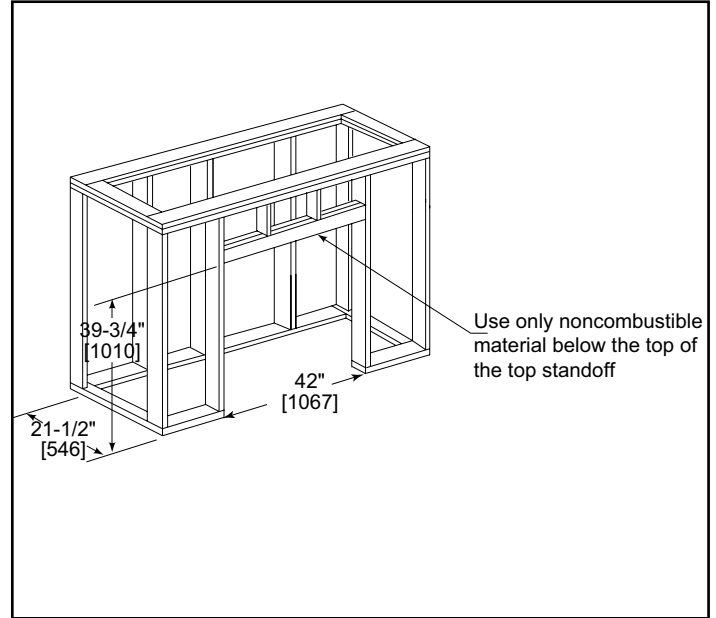

----- Manual continues below -----

Please consult the manufacturer's installation manual for all details and requirements before making a final design layout decision.

Villa Gas 36

Outdoor Gas Fireplace

MODEL	FRONT WIDTH		BACK WIDTH		HEIGHT		DEPTH		VIEWING AREA
	Actual	Framing	Actual	Framing	Actual	Framing	Actual	Framing	
ODVILLAG-36	41-1/8"	42"	23-3/4"	42"	39-1/2"	39-3/4"	21-3/8"	21-1/2"	36 x 20-7/8"

Top View

TOP VIEW

Front View

Left Side View

Right Side View

Rear View

APPLIANCE LOCATION

FRAMING DIMENSIONS