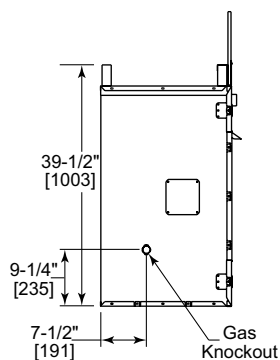

----- Manual continues below -----

Please consult the manufacturer's installation manual for all details and requirements before making a final design layout decision.

Villa Gas 36

Outdoor Gas Fireplace

MODEL	FRONT WIDTH		BACK WIDTH		HEIGHT		DEPTH		VIEWING AREA
	Actual	Framing	Actual	Framing	Actual	Framing	Actual	Framing	
ODVILLAG-36	41-1/8"	42"	23-3/4"	42"	39-1/2"	39-3/4"	21-3/8"	21-1/2"	36 x 20-7/8"

Top View

TOP VIEW

Front View

Left Side View

Right Side View

Rear View

APPLIANCE LOCATION

FRAMING DIMENSIONS