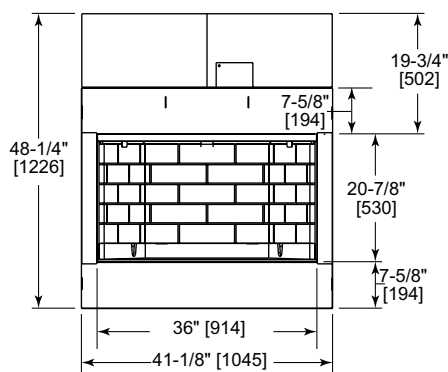

----- Manual continues below -----

Please consult the manufacturer's installation manual for all details and requirements before making a final design layout decision.

Villa Gas 36

Outdoor Gas Fireplace

MODEL	FRONT WIDTH		BACK WIDTH		HEIGHT		DEPTH		VIEWING AREA
	Actual	Framing	Actual	Framing	Actual	Framing	Actual	Framing	
ODVILLAG-36	41-1/8"	42"	23-3/4"	42"	39-1/2"	39-3/4"	21-3/8"	21-1/2"	36 x 20-7/8"

Top View

TOP VIEW

Front View

Left Side View

Right Side View

Rear View

APPLIANCE LOCATION

FRAMING DIMENSIONS