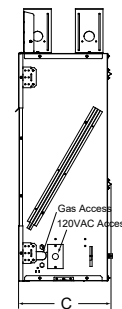

	A	B
Starter Kit	26" (660 mm)	24" (610mm)
Starter Kit + 1 Extension	50" (1,270mm)	48" (1,219mm)
Starter Kit + 2 Extensions	74" (1,880mm)	72" (1,829mm)
Starter Kit + 3 Extensions	98" (2,489mm)	96" (2,438mm)
Starter Kit + 4 Extensions	122" (3,099mm)	120" (3,048mm)

DDPLAZA-L24S	in	A	B	C	D	E
		mm	17	17	45	8

LANAI

Model	Front Width (A)		Height (B)		Depth (C)		Viewing Area (D x E)	BTU/hr Input
	Unit	Framing	Unit	Framing	Unit	Framing		
Lanai 48"	52-1/8" [1324]	52-3/4" [1340]	39-1/2" [1003]	39-3/4" [1009]	13-3/8" [340]	13-3/8" [340]	47-7/8" x 17" [1216 x 432]	55,000
Lanai 60"	64-1/8" [1629]	64-3/4" [1645]	39-1/2" [1003]	39-3/4" [1009]	13-3/8" [340]	13-3/8" [340]	60" x 17" [1524 x 432]	65,000

Front View

Side View

LANAI SEE-THROUGH

Model	Width		Height		Depth		Viewing Area	BTU/hr Input
	Unit	Framing	Unit	Framing	Unit	Framing		
Lanai See-Through 48"	52-1/8" [1324]	52-1/8" [1324]	39-1/2" [1003]	39-3/4" [1009]	13" [330]	11-5/8" [295]	47-7/8" x 17" [1216 x 432]	55,000