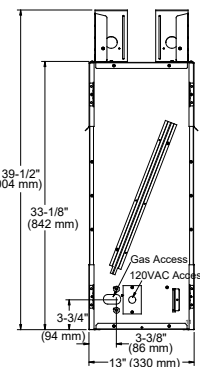

	A	B
Starter Kit	26" (660 mm)	24" (610mm)
Starter Kit + 1 Extension	50" (1,270mm)	48" (1,219mm)
Starter Kit + 2 Extensions	74" (1,880mm)	72" (1,829mm)
Starter Kit + 3 Extensions	98" (2,489mm)	96" (2,438mm)
Starter Kit + 4 Extensions	122" (3,099mm)	120" (3,048mm)

DDPLAZA-L24S	in	A	B	C	D	E
		mm	17	17	45	8

LANAI

Model	Front Width (A)		Height (B)		Depth (C)		Viewing Area (D x E)	BTU/hr Input
	Unit	Framing	Unit	Framing	Unit	Framing		
Lanai 48"	52-1/8" [1324]	52-3/4" [1340]	39-1/2" [1003]	39-3/4" [1009]	13-3/8" [340]	13-3/8" [340]	47-7/8" x 17" [1216 x 432]	55,000
Lanai 60"	64-1/8" [1629]	64-3/4" [1645]	39-1/2" [1003]	39-3/4" [1009]	13-3/8" [340]	13-3/8" [340]	60" x 17" [1524 x 432]	65,000

Front View

Side View

LANAI SEE-THROUGH

Model	Width		Height		Depth		Viewing Area	BTU/hr Input
	Unit	Framing	Unit	Framing	Unit	Framing		
Lanai See-Through 48"	52-1/8" [1324]	52-1/8" [1324]	39-1/2" [1003]	39-3/4" [1009]	13" [330]	11-5/8" [295]	47-7/8" x 17" [1216 x 432]	55,000

Front View

Side View

FIRE FEATURE SPECIFICATIONS

COURTYARD

Model	Front Width		Back Width		Height		Depth		Viewing Area
	Unit	Framing	Unit	Framing	Unit	Framing	Unit	Framing	
Courtyard-36"	41-3/4" [1060]	43-1/2" [1105]	31-1/2" [800]	43-1/2" [1105]	44" [1118]	44-1/8" [1121]	18" [457]	18-1/8" [459]	36" x 30-3/4" [914 x 781]
Courtyard-42"	47-3/4" [1213]	49-1/2" [1257]	37-1/2" [953]	49-1/2" [1257]	44" [1118]	44-1/8" [1121]	18" [457]	18-1/8" [459]	42" x 30-3/4" [1067 x 781]