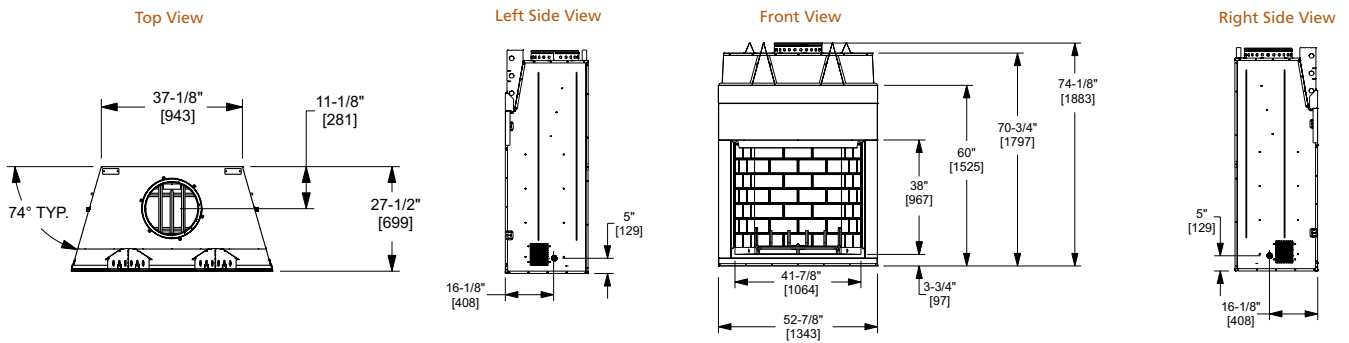

Model	Front Width		Back Width		Height		Depth		Viewing Area
	Unit	Framing	Unit	Framing	Unit	Framing	Unit	Framing	
Montana-36"	42" [1067]	43" [1091]	25" [635]	43" [1091]	42-1/4" [1073]	42-3/8" [1076]	23-1/4" [591]	24-1/8" [613]	36" x 23-1/2" [915 x 597]
Montana-42"	48" [1219]	49" [1246]	31" [787]	49" [1246]	42-1/4" [1073]	42-3/8" [1076]	23-1/4" [591]	24-1/8" [613]	42" x 23-1/2" [1067 x 597]

Drawings to the right represent the 36" and 42" combined.

MODEL	Montana-36"	Montana-42"
A	25" [786]	31" [786]
B	13-7/8" [352]	14" [356]
C	9-1/2" [241]	9-1/2" [241]
D	13-1/4" [337]	14" [356]

CASTLEWOOD

Model	Front Width		Back Width		Height		Depth		Viewing Area
	Unit	Framing	Unit	Framing	Unit	Framing	Unit	Framing	
Castlewood-42"	52-7/8" [1343]	53-7/8" [1368]	37-1/8" [943]	40-1/8" [1019]	74-1/8" [1883]	74-1/2" [1892]	27-1/2" [699]	28-1/2" [724]	41-7/8" x 38" [1063 x 965]