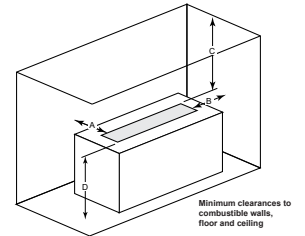

Interior Styles

Traditional

Herringbone

PLAZA

Model	Length	Width	Depth	Viewing Area	BTU/hr Input
Plaza-24"	24" [610]	5-3/8" [137]	5-3/8" [137]	24" x 5-3/8" [613 x 137]	32,000

Clearance to Combustibles

Appliance enclosure must be made entirely of non-combustible materials

	A	B
Starter Kit	26" (660 mm)	24" (610mm)
Starter Kit + 1 Extension	50" (1,270mm)	48" (1,219mm)
Starter Kit + 2 Extensions	74" (1,880mm)	72" (1,829mm)
Starter Kit + 3 Extensions	98" (2,489mm)	96" (2,438mm)
Starter Kit + 4 Extensions	122" (3,099mm)	120" (3,048mm)