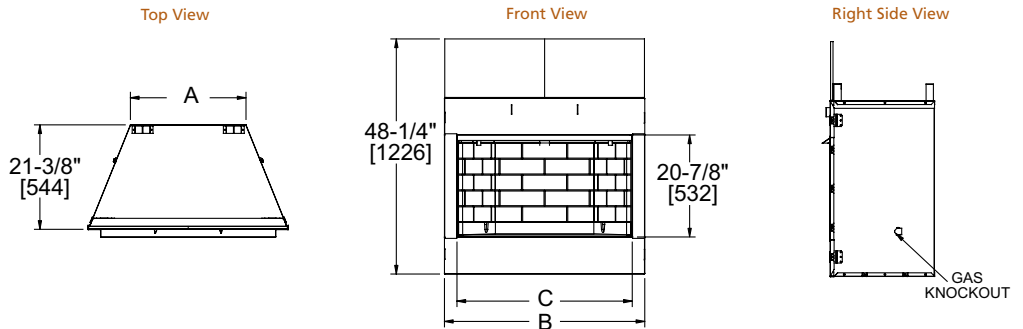

VILLA GAS

Model	Front Width		Back Width		Height		Depth		Viewing Area	BTU/hr Input
	Unit	Framing	Unit	Framing	Unit	Framing	Unit	Framing		
Villa Gas 36"	41" [1041]	42" [1067]	23-3/4" [603]	42" [1067]	39-1/2" [1003]	39-3/4" [1010]	21-3/8" [544]	21-1/2" [546]	36" x 20-7/8" [914 x 532]	40,000 (NG), 40,000 (LP)
Villa Gas 42"	47" [1194]	48" [1219]	29-3/4" [756]	48" [1219]	39-1/2" [1003]	39-3/4" [1010]	21-3/8" [544]	21-1/2" [546]	42" x 20-7/8" [1067 x 532]	42,000 (NG), 42,000 (LP)

Drawings to the right represent the 36" and 42" combined.

MODEL	Villa Gas 36"	Villa Gas 42"
A	23-3/4" [603]	29-3/4" [756]
B	41-1/8" [1045]	47-1/8" [1197]
C	36" [914]	42" [1067]