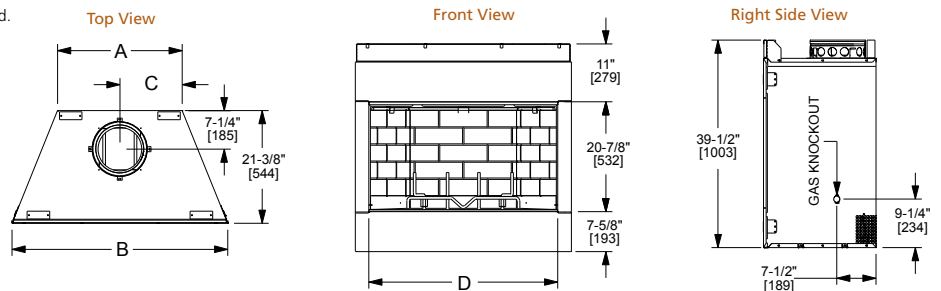

VILLAWOOD

Model	Front Width		Back Width		Height		Depth		Viewing Area
	Unit	Framing	Unit	Framing	Unit	Framing	Unit	Framing	
Villawood-36"	41" [1041]	42" [1067]	23-3/4" [603]	42" [1067]	39-1/2" [1003]	39-3/4" [1010]	21-3/8" [544]	21-1/2" [546]	36" x 20-7/8" [914 x 532]
Villawood-42"	47" [1194]	48" [1219]	29-3/4" [756]	48" [1219]	39-1/2" [1003]	39-3/4" [1010]	21-3/8" [544]	21-1/2" [546]	42" x 20-7/8" [1067 x 532]

Drawings to the right represent the 36" and 42" combined.

MODEL	Villawood-36"	Villawood-42"
A	23-3/4" [603]	29-3/4" [756]
B	41" [1041]	47" [1194]
C	11-7/8" [302]	14-7/8" [378]
D	36" [914]	42" [1067]