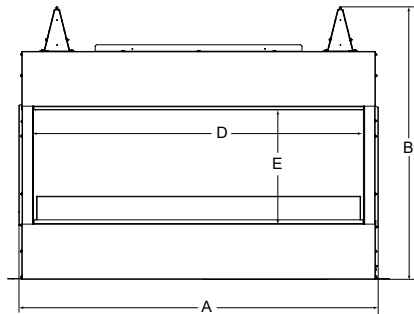

LANAI

Model	Front Width (A)		Height (B)		Depth (C)		Viewing Area (D x E)	BTU/hr Input
	Unit	Framing	Unit	Framing	Unit	Framing		
Lanai 48"	52-1/8" [1324]	52-3/4" [1340]	39-1/2" [1003]	39-3/4" [1009]	13-3/8" [340]	13-3/8" [340]	47-7/8" x 17" [1216 x 432]	55,000
Lanai 60"	64-1/8" [1629]	64-3/4" [1645]	39-1/2" [1003]	39-3/4" [1009]	13-3/8" [340]	13-3/8" [340]	60" x 17" [1524 x 432]	65,000

Front View