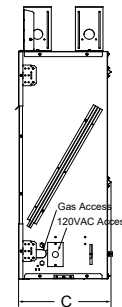

		A	B	C	D	E
DDPLAZA-L24S	in	17	17	45	8	8
	mm	432	432	1143	203	203

LANAI

Model	Front Width (A)		Height (B)		Depth (C)		Viewing Area (D x E)	BTU/hr Input
	Unit	Framing	Unit	Framing	Unit	Framing		
Lanai 48"	52-1/8" [1324]	52-3/4" [1340]	39-1/2" [1003]	39-3/4" [1009]	13-3/8" [340]	13-3/8" [340]	47-7/8" x 17" [1216 x 432]	55,000
Lanai 60"	64-1/8" [1629]	64-3/4" [1645]	39-1/2" [1003]	39-3/4" [1009]	13-3/8" [340]	13-3/8" [340]	60" x 17" [1524 x 432]	65,000

Front View

Side View

LANAI SEE-THROUGH

Model	Width		Height		Depth		Viewing Area	BTU/hr Input
	Unit	Framing	Unit	Framing	Unit	Framing		
Lanai See-Through 48"	52-1/8" [1324]	52-1/8" [1324]	39-1/2" [1003]	39-3/4" [1009]	13" [330]	11-5/8" [295]	47-7/8" x 17" [1216 x 432]	55,000