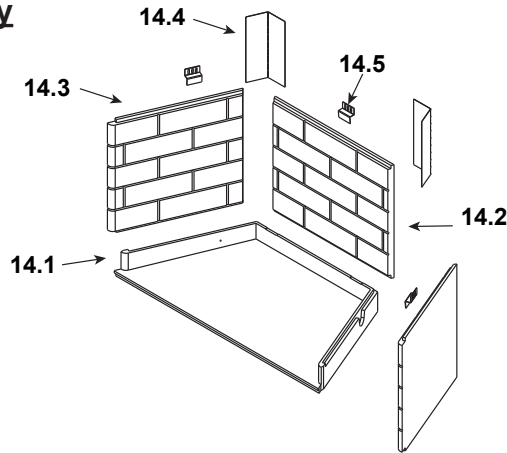

#14 Traditional Refractory

IMPORTANT: THIS IS DATED INFORMATION. Parts must be ordered from a dealer or distributor. **Hearth and Home Technologies does not sell directly to consumers.** Provide model number and serial number when requesting service parts from your dealer or distributor.

Stocked at Depot

ITEM	DESCRIPTION	COMMENTS	PART NUMBER
Traditional Refractory			
14.1	Hearth Refractory, 36.38" F x 17.88" D x 21.18 B		SRV4072-101
14.2	Back Refractory, 17.25" H x 20.93" W		SRV4072-102
14.3	Side Refractory, 17.25" H x 18.21" W	Qty 2 req	SRV4072-103
14.4	Corner Shield	Qty 2 req	4072-145
14.5	Retainer	Qty 3 req	SRV11847