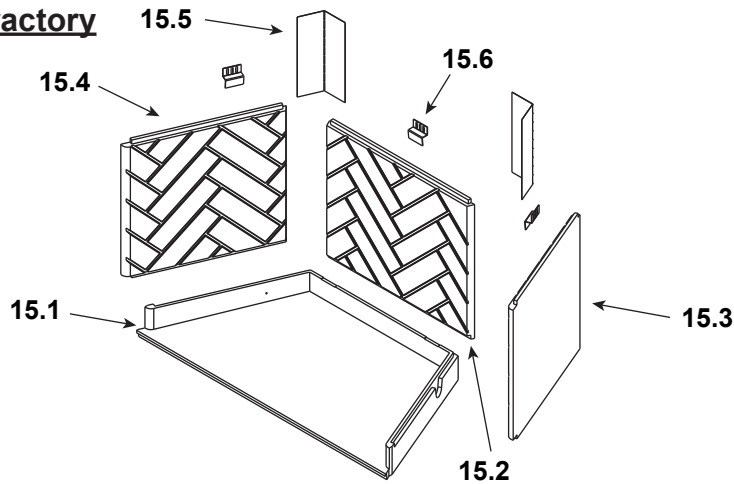

**Stocked at Depot**

ITEM	DESCRIPTION	COMMENTS	PART NUMBER
<b>Traditional Refractory</b>			
14.1	Hearth Refractory, 36.38" F x 17.88" D x 21.18 B		SRV4072-101
14.2	Back Refractory, 17.25" H x 20.93" W		SRV4072-102
14.3	Side Refractory, 17.25" H x 18.21" W	Qty 2 req	SRV4072-103
14.4	Corner Shield	Qty 2 req	4072-145
14.5	Retainer	Qty 3 req	SRV11847

**#15 Herringbone Refractory**

<b>Herringbone Refractory</b>			
ITEM	DESCRIPTION	COMMENTS	PART NUMBER
15.1	Hearth Refractory, 36.38" F x 17.88" D x 21.18 B		SRV4072-101
15.2	Back Refractory, 17.25" H x 20.93" W		SRV4072-106
15.3	Side Refractory, Right, 17.25" H x 18.21" W		SRV4072-108
15.4	Side Refractory, Left, 17.25" H x 18.21" W		SRV4072-109
15.5	Corner Shield	Qty 2 req	4072-145
15.6	Retainer	Qty 3 req	SRV11847