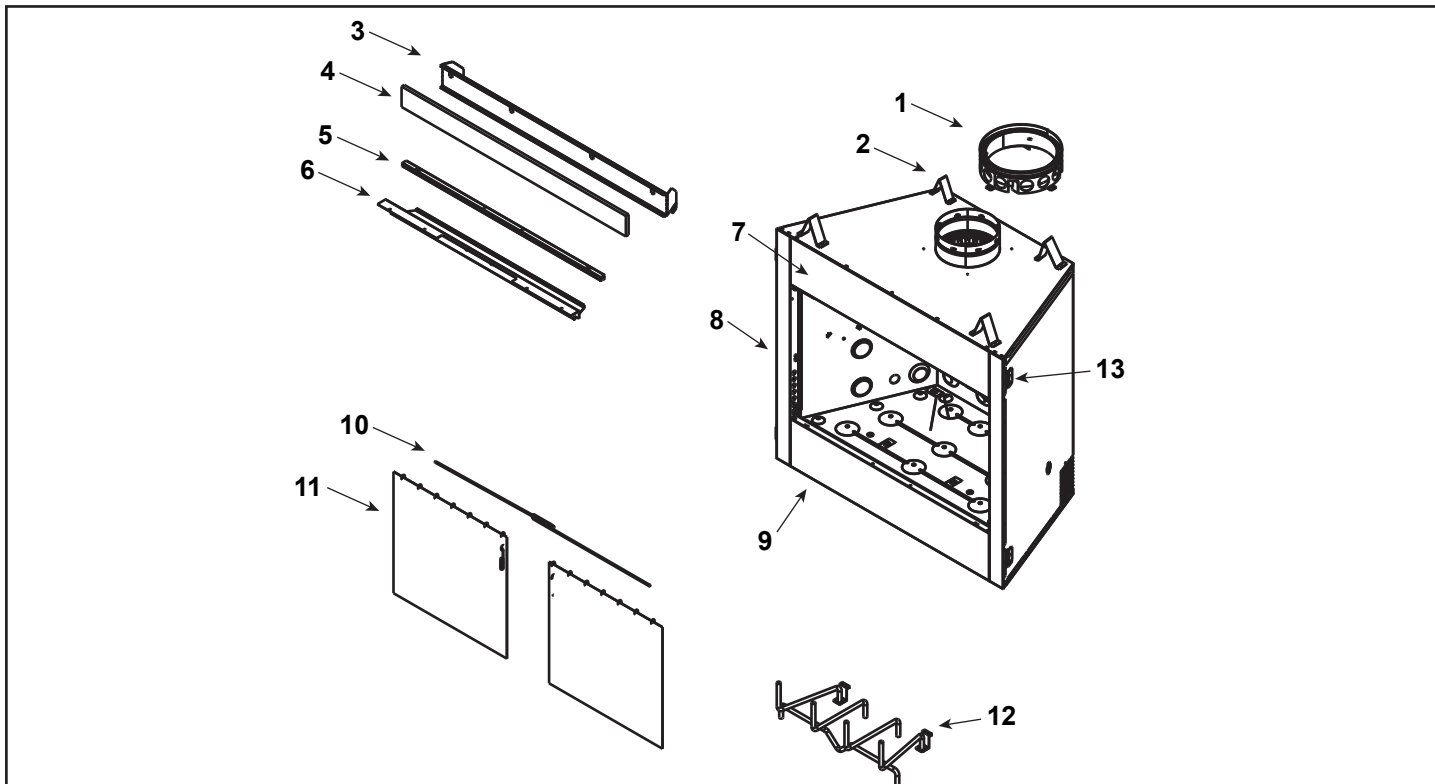

IMPORTANT: THIS IS DATED INFORMATION. Parts must be ordered from a dealer or distributor. **Hearth and Home Technologies does not sell directly to consumers.** Provide model number and serial number when requesting service parts from your dealer or distributor.

Stocked at Depot

ITEM	DESCRIPTION	COMMENTS	PART NUMBER	
1	Starter Section Assembly		SRV22069	Y
2	Top Standoff	Qty 4 req	SRV4044-111	
3	Upper Front Face		4072-143	
4	Non Combustible Front		4072-146	
5	Door Track (used for upper)		SRV4072-117	
6	Smoke Shield		4072-135	
7	Upper Face	Overlay	SRV4072-188	
8	Left & Right Column	Overlay	SRV4072-176	
9	Lower Face	Overlay	SRV4072-178	
10	Firescreen Rod	1 piece	4072-133	
11	Firescreen Assembly	Qty 2 req	SRV4072-019	Y
12	Grate, 21.50" F x 9.88" D x 14.88" B		GR41	Y
13	Nailing Flange	Qty 4 req	SRV4044-161	
	Door Pivot Clip	Qty 2 req	SRV31527	
	Strip Protector		SRV18320	
	Outside Air Hood	Qty 2 req	SRV33271	
	Extended Smoke Shield		SRV4072-155	
	Installation Instructions and Owner's Manual		4072-203