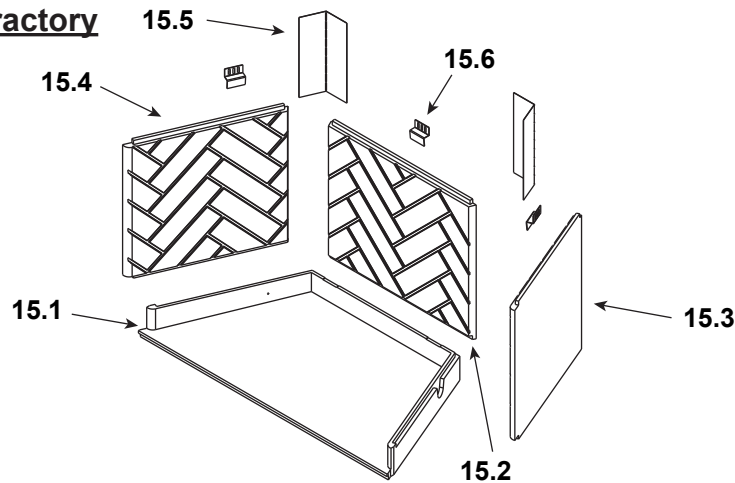

Stocked at Depot

ITEM	DESCRIPTION	COMMENTS	PART NUMBER	
1	Starter Section Assembly		SRV22069	Y
2	Top Standoff	Qty 4 req	SRV4044-111	
3	Upper Front Face		4072-143	
4	Non Combustible Front		4072-146	
5	Door Track (used for upper)		SRV4072-117	
6	Smoke Shield		4072-135	
7	Upper Face	Overlay	SRV4072-188	
8	Left & Right Column	Overlay	SRV4072-176	
9	Lower Face	Overlay	SRV4072-178	
10	Firescreen Rod	1 piece	4072-133	
11	Firescreen Assembly	Qty 2 req	SRV4072-019	Y
12	Grate, 21.50" F x 9.88" D x 14.88" B		GR41	Y
13	Nailing Flange	Qty 4 req	SRV4044-161	
	Door Pivot Clip	Qty 2 req	SRV31527	
	Strip Protector		SRV18320	
	Outside Air Hood	Qty 2 req	SRV33271	
	Extended Smoke Shield		SRV4072-155	
	Installation Instructions and Owner's Manual		4072-203	

**Stocked
at Depot**

ITEM	DESCRIPTION	COMMENTS	PART NUMBER
Traditional Refractory			
14.1	Hearth Refractory, 36.38" F x 17.88" D x 21.18 B		SRV4072-101
14.2	Back Refractory, 17.25" H x 20.93" W		SRV4072-102
14.3	Side Refractory, 17.25" H x 18.21" W	Qty 2 req	SRV4072-103
14.4	Corner Shield	Qty 2 req	4072-145
14.5	Retainer	Qty 3 req	SRV11847

#15 Herringbone Refractory

Herringbone Refractory			
15.1	Hearth Refractory, 36.38" F x 17.88" D x 21.18 B		SRV4072-101
15.2	Back Refractory, 17.25" H x 20.93" W		SRV4072-106
15.3	Side Refractory, Right, 17.25" H x 18.21" W		SRV4072-108
15.4	Side Refractory, Left, 17.25" H x 18.21" W		SRV4072-109
15.5	Corner Shield	Qty 2 req	4072-145
15.6	Retainer	Qty 3 req	SRV11847