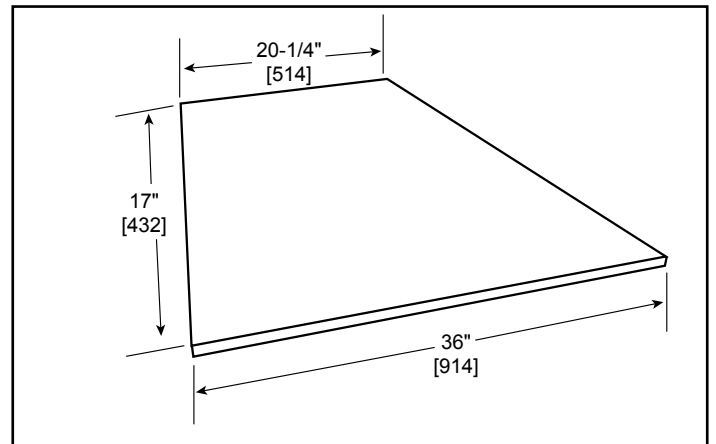

MODEL	FRONT WIDTH		BACK WIDTH		HEIGHT		DEPTH		VIEWING AREA
	Actual	Framing	Actual	Framing	Actual	Framing	Actual	Framing	
ODVILLA-36	41	42	23-3/4	42	39-1/2	39-3/4	21-3/8	21-1/2	36 x 20-7/8

Top View

Front View

Left View

Right View

APPLIANCE LOCATION

Note: Measurements are FRAMING dimensions only and do not include drywall either in the cavity or on the walls

	A	B	C	D	E	F	G	H	I
in.	42	50	67-7/8	59-1/2	34	14	48	21-1/2	*See Note
mm	1067	1270	1724	1511	864	356	1219	549	

* I = 12" [305] minimum from fireplace opening to any perpendicular wall

HEARTH EXTENSION

	A	B	C	D
in.	36	52	8	16
mm	914	1321	203	406

IMPORTANT! Hearth extension design must be determined before installation of fireplace

MANTEL PROJECTIONS

MANTEL LEG/WALL PROJECTIONS

FRAMING DIMENSIONS

CLEARANCES TO COMBUSTIBLES

HEARTH DIMENSIONS

PRODUCT LISTING CODES	
	UL127

Product information provided is not complete and is subject to change without notice. Product installation must adhere strictly to instructions accompanying product to avoid risk of fire and potential injury.