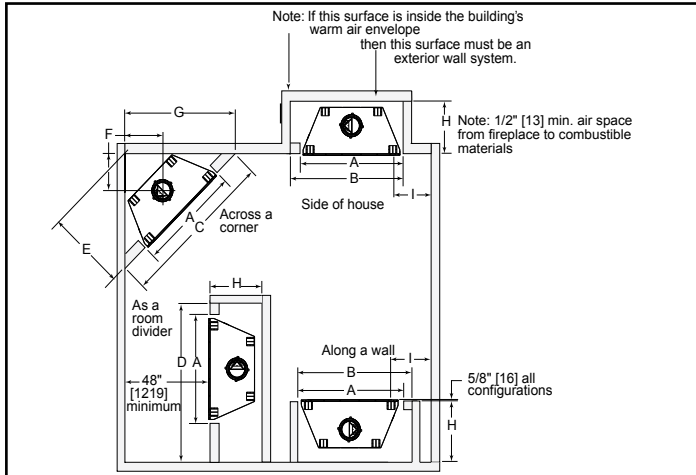

MODEL	FRONT WIDTH		BACK WIDTH		HEIGHT		DEPTH		VIEWING AREA
	Actual	Framing	Actual	Framing	Actual	Framing	Actual	Framing	
ODVILLA-36	41	42	23-3/4	42	39-1/2	39-3/4	21-3/8	21-1/2	36 x 20-7/8

Top View

Front View

Left View

Right View

APPLIANCE LOCATION

Note: Measurements are FRAMING dimensions only and do not include drywall either in the cavity or on the walls

	A	B	C	D	E	F	G	H	I
in.	42	50	67-7/8	59-1/2	34	14	48	21-1/2	*See Note
mm	1067	1270	1724	1511	864	356	1219	549	

* I = 12" [305] minimum from fireplace opening to any perpendicular wall

HEARTH EXTENSION

	A	B	C	D
in.	36	52	8	16
mm	914	1321	203	406

IMPORTANT! Hearth extension design must be determined before installation of fireplace