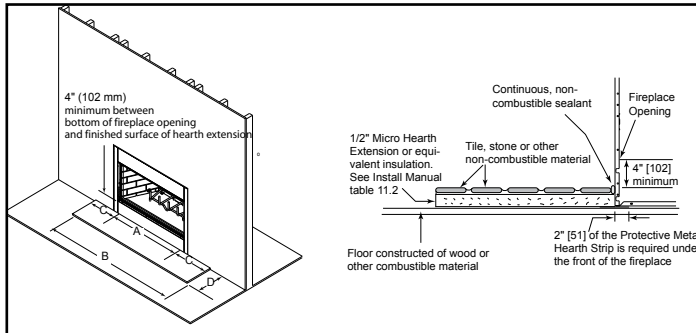

Left View

Right View

APPLIANCE LOCATION

Note: Measurements are FRAMING dimensions only and do not include drywall either in the cavity or on the walls

	A	B	C	D	E	F	G	H	I
in.	42	50	67-7/8	59-1/2	34	14	48	21-1/2	*See Note
mm	1067	1270	1724	1511	864	356	1219	549	

* I = 12" [305] minimum from fireplace opening to any perpendicular wall

HEARTH EXTENSION

	A	B	C	D
in.	36	52	8	16
mm	914	1321	203	406

IMPORTANT! Hearth extension design must be determined before installation of fireplace