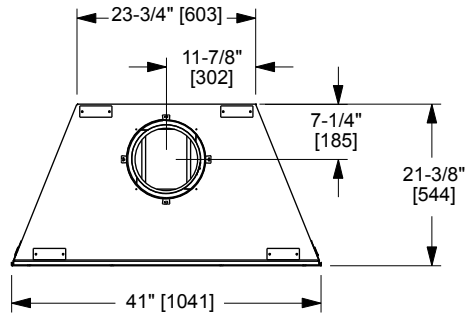

MODEL	FRONT WIDTH		BACK WIDTH		HEIGHT		DEPTH		VIEWING AREA
	Actual	Framing	Actual	Framing	Actual	Framing	Actual	Framing	
ODVILLA-36	41	42	23-3/4	42	39-1/2	39-3/4	21-3/8	21-1/2	36 x 20-7/8

Top View

Front View

Left View

Right View

APPLIANCE LOCATION

Note: Measurements are FRAMING dimensions only and do not include drywall either in the cavity or on the walls

	A	B	C	D	E	F	G	H	I
in.	42	50	67-7/8	59-1/2	34	14	48	21-1/2	*See Note
mm	1067	1270	1724	1511	864	356	1219	549	

* I = 12" [305] minimum from fireplace opening to any perpendicular wall

HEARTH EXTENSION

	A	B	C	D
in.	36	52	8	16
mm	914	1321	203	406

IMPORTANT! Hearth extension design must be determined before installation of fireplace