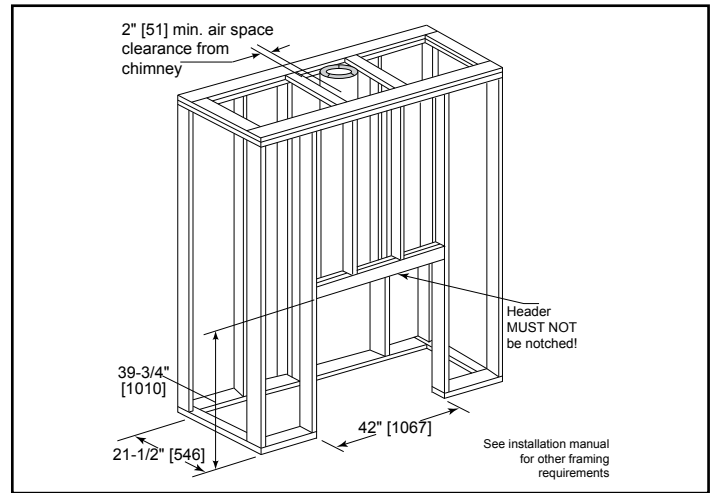

Left View

Right View

APPLIANCE LOCATION

Note: Measurements are FRAMING dimensions only and do not include drywall either in the cavity or on the walls

	A	B	C	D	E	F	G	H	I
in.	42	50	67-7/8	59-1/2	34	14	48	21-1/2	*See Note
mm	1067	1270	1724	1511	864	356	1219	549	

* I = 12" [305] minimum from fireplace opening to any perpendicular wall

HEARTH EXTENSION

	A	B	C	D
in.	36	52	8	16
mm	914	1321	203	406

IMPORTANT! Hearth extension design must be determined before installation of fireplace

MANTEL PROJECTIONS

MANTEL LEG/WALL PROJECTIONS

FRAMING DIMENSIONS

CLEARANCES TO COMBUSTIBLES

HEARTH DIMENSIONS

PRODUCT LISTING CODES	
	UL127

Product information provided is not complete and is subject to change without notice. Product installation must adhere strictly to instructions accompanying product to avoid risk of fire and potential injury.