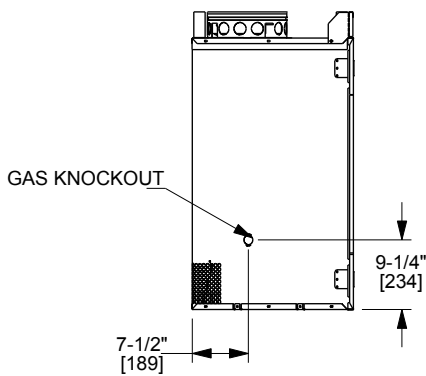

MODEL	FRONT WIDTH		BACK WIDTH		HEIGHT		DEPTH		VIEWING AREA
	Actual	Framing	Actual	Framing	Actual	Framing	Actual	Framing	
ODVILLA-36	41	42	23-3/4	42	39-1/2	39-3/4	21-3/8	21-1/2	36 x 20-7/8

Top View

Front View

Left View

Right View

APPLIANCE LOCATION

Note: Measurements are FRAMING dimensions only and do not include drywall either in the cavity or on the walls

	A	B	C	D	E	F	G	H	I
in.	42	50	67-7/8	59-1/2	34	14	48	21-1/2	*See Note
mm	1067	1270	1724	1511	864	356	1219	549	

* I = 12" [305] minimum from fireplace opening to any perpendicular wall

HEARTH EXTENSION

	A	B	C	D
in.	36	52	8	16
mm	914	1321	203	406

IMPORTANT! Hearth extension design must be determined before installation of fireplace