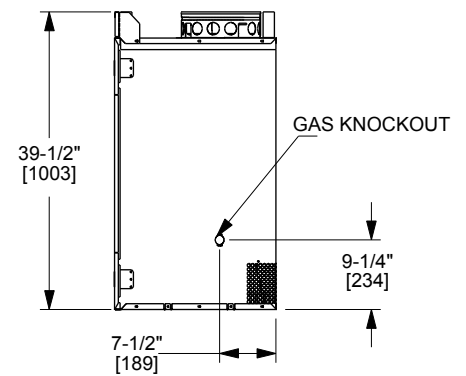

MODEL	FRONT WIDTH		BACK WIDTH		HEIGHT		DEPTH		VIEWING AREA
	Actual	Framing	Actual	Framing	Actual	Framing	Actual	Framing	
ODVILLA-36	41	42	23-3/4	42	39-1/2	39-3/4	21-3/8	21-1/2	36 x 20-7/8

Top View

Front View

Left View

Right View

APPLIANCE LOCATION

Note: Measurements are FRAMING dimensions only and do not include drywall either in the cavity or on the walls

	A	B	C	D	E	F	G	H	I
in.	42	50	67-7/8	59-1/2	34	14	48	21-1/2	*See Note
mm	1067	1270	1724	1511	864	356	1219	549	

* I = 12" [305] minimum from fireplace opening to any perpendicular wall

HEARTH EXTENSION

	A	B	C	D
in.	36	52	8	16
mm	914	1321	203	406

IMPORTANT! Hearth extension design must be determined before installation of fireplace