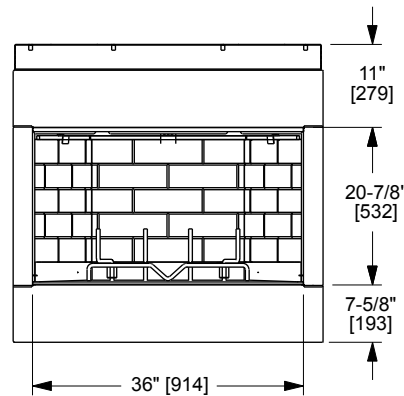

MODEL	FRONT WIDTH		BACK WIDTH		HEIGHT		DEPTH		VIEWING AREA
	Actual	Framing	Actual	Framing	Actual	Framing	Actual	Framing	
ODVILLA-36	41	42	23-3/4	42	39-1/2	39-3/4	21-3/8	21-1/2	36 x 20-7/8

Top View

Front View

Left View

Right View

APPLIANCE LOCATION

Note: Measurements are FRAMING dimensions only and do not include drywall either in the cavity or on the walls

	A	B	C	D	E	F	G	H	I
in.	42	50	67-7/8	59-1/2	34	14	48	21-1/2	*See Note
mm	1067	1270	1724	1511	864	356	1219	549	