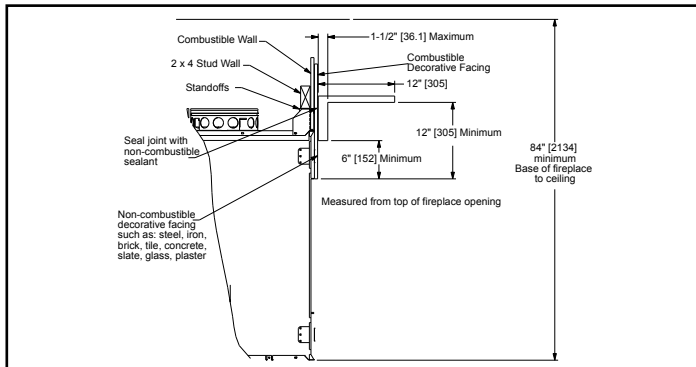

Left View

Right View

APPLIANCE LOCATION

Note: Measurements are FRAMING dimensions only and do not include drywall either in the cavity or on the walls

	A	B	C	D	E	F	G	H	I
in.	42	50	67-7/8	59-1/2	34	14	48	21-1/2	*See Note
mm	1067	1270	1724	1511	864	356	1219	549	

* I = 12" [305] minimum from fireplace opening to any perpendicular wall

HEARTH EXTENSION

	A	B	C	D
in.	36	52	8	16
mm	914	1321	203	406

IMPORTANT! Hearth extension design must be determined before installation of fireplace

MANTEL PROJECTIONS

MANTEL LEG/WALL PROJECTIONS

FRAMING DIMENSIONS

CLEARANCES TO COMBUSTIBLES

HEARTH DIMENSIONS

PRODUCT LISTING CODES	
	UL127

Product information provided is not complete and is subject to change without notice. Product installation must adhere strictly to instructions accompanying product to avoid risk of fire and potential injury.