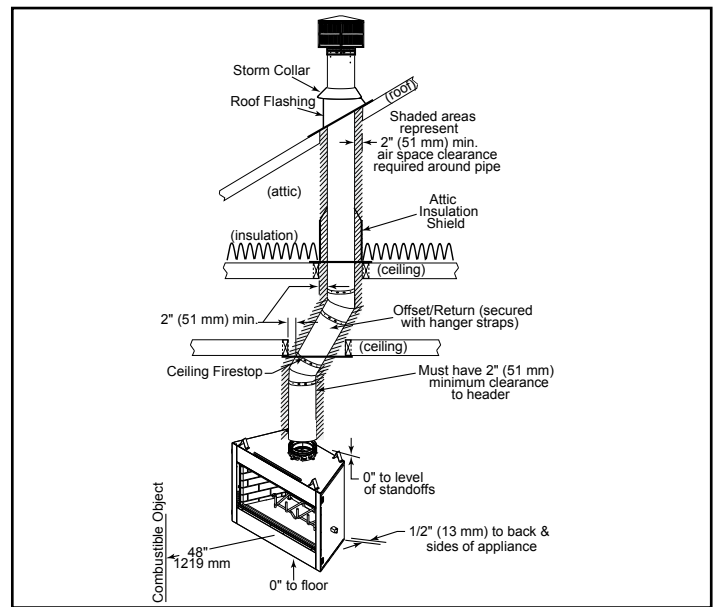

* I = 12" [305] minimum from fireplace opening to any perpendicular wall

HEARTH EXTENSION

	A	B	C	D
in.	36	52	8	16
mm	914	1321	203	406

IMPORTANT! Hearth extension design must be determined before installation of fireplace

MANTEL PROJECTIONS

MANTEL LEG/WALL PROJECTIONS

FRAMING DIMENSIONS

CLEARANCES TO COMBUSTIBLES

HEARTH DIMENSIONS

PRODUCT LISTING CODES	
	UL127

Product information provided is not complete and is subject to change without notice. Product installation must adhere strictly to instructions accompanying product to avoid risk of fire and potential injury.