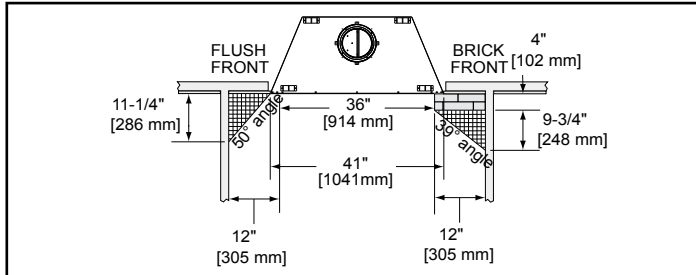

Left View

Right View

APPLIANCE LOCATION

Note: Measurements are FRAMING dimensions only and do not include drywall either in the cavity or on the walls

	A	B	C	D	E	F	G	H	I
in.	42	50	67-7/8	59-1/2	34	14	48	21-1/2	*See Note
mm	1067	1270	1724	1511	864	356	1219	549	

* I = 12" [305] minimum from fireplace opening to any perpendicular wall

HEARTH EXTENSION

	A	B	C	D
in.	36	52	8	16
mm	914	1321	203	406

IMPORTANT! Hearth extension design must be determined before installation of fireplace

MANTEL PROJECTIONS

MANTEL LEG/WALL PROJECTIONS

FRAMING DIMENSIONS

CLEARANCES TO COMBUSTIBLES

HEARTH DIMENSIONS

PRODUCT LISTING CODES	
	UL127

Product information provided is not complete and is subject to change without notice. Product installation must adhere strictly to instructions accompanying product to avoid risk of fire and potential injury.