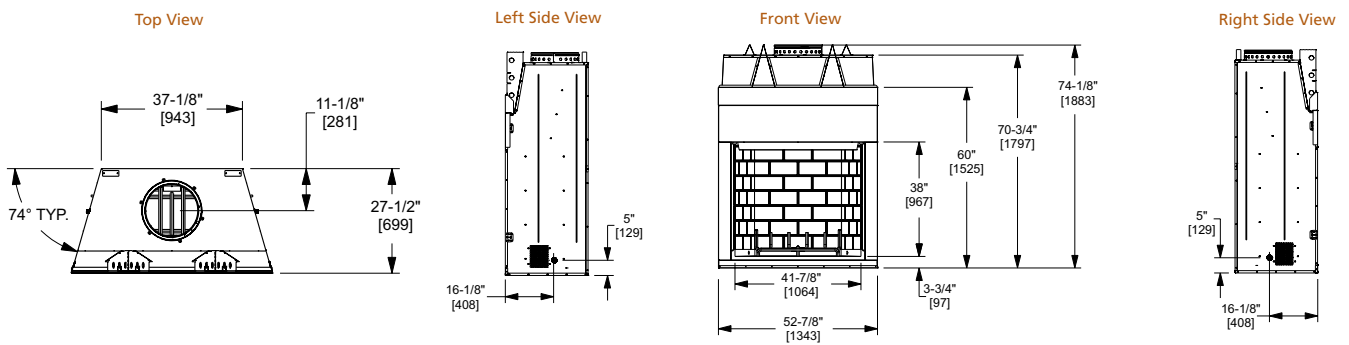

CASTLEWOOD

Model	Front Width		Back Width		Height		Depth		Viewing Area
	Unit	Framing	Unit	Framing	Unit	Framing	Unit	Framing	
Castlewood-42"	52-7/8" [1343]	53-7/8" [1368]	37-1/8" [943]	40-1/8" [1019]	74-1/8" [1883]	74-1/2" [1892]	27-1/2" [699]	28-1/2" [724]	41-7/8" x 38" [1063 x 965]