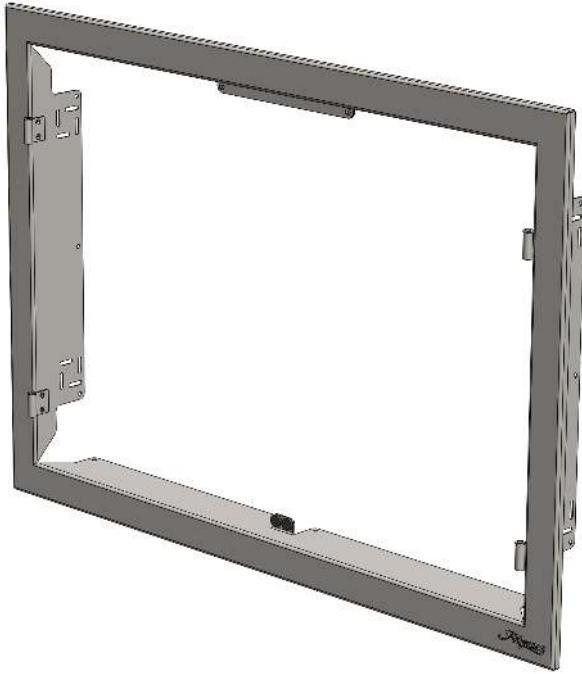

----- Manual continues below -----

**AXE-30
PARTS LIST**

DOOR FRAME 510-1159

DOOR ASSEMBLY

DOORS
LEFT: 510-1131
RIGHT: 510-1152

HANDLE 290-0401
(MOUNTING HARDWARE
INCLUDED)

ACCESSORY DOOR BIN
XEDS-1 (OPTIONAL)

PLUG 200-0041

BUMPER 290-0100

MAGNETIC
CATCH
290-0283