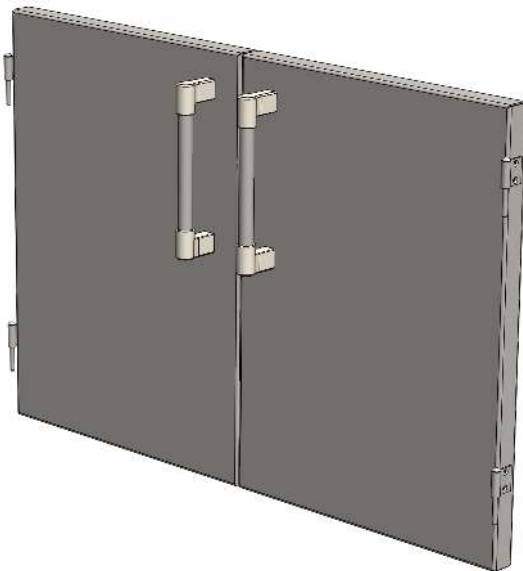

----- Manual continues below -----

**AXE-30
PARTS LIST**

DOOR FRAME 510-1159

DOOR ASSEMBLY

DOORS
LEFT: 510-1131
RIGHT: 510-1152

HANDLE 290-0401
(MOUNTING HARDWARE
INCLUDED)

ACCESSORY DOOR BIN
XEDS-1 (OPTIONAL)

PLUG 200-0041

BUMPER 290-0100

MAGNETIC
CATCH
290-0283