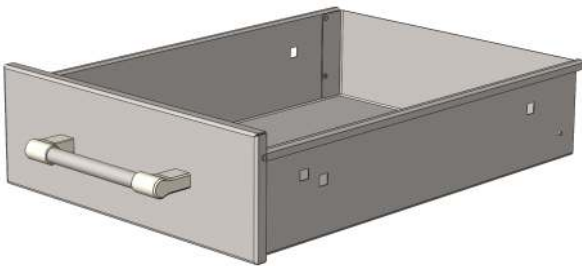

----- Manual continues below -----

**AXE-3DR-SC
PARTS LIST**

BODY 510-1119

DRAWER ASSEMBLY

SLIM DRAWER 510-1117
TOP

DEEP DRAWER 510-1118
MIDDLE & BOTTOM

HANDLE 290-0401

DRAWER SLIDES (PAIR) 290-0460