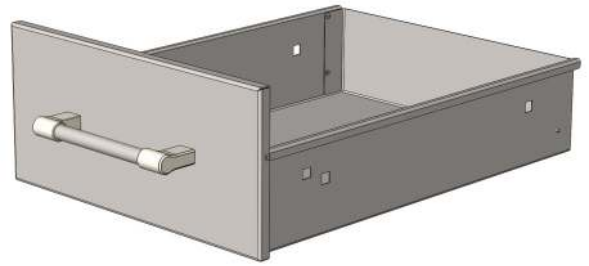

----- Manual continues below -----

**AXE-3DR-SC
PARTS LIST**

BODY 510-1119

DRAWER ASSEMBLY

SLIM DRAWER 510-1117
TOP

DEEP DRAWER 510-1118
MIDDLE & BOTTOM

HANDLE 290-0401

DRAWER SLIDES (PAIR) 290-0460