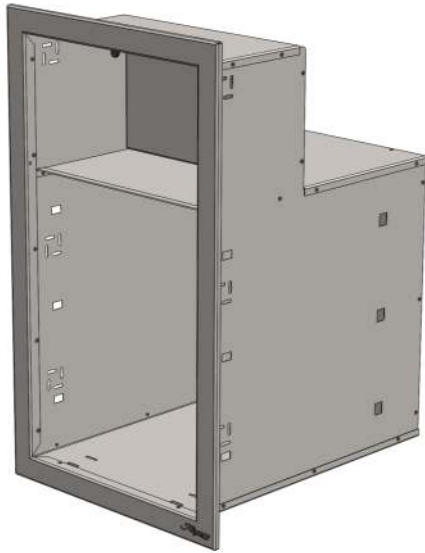

[Find Your Alfresco Other Parts - Select From 33 Models](#)

----- Manual continues below -----

AXE-3DRTH-SC PARTS LIST

BODY 510-1187

DRAWER & TOWEL
HOLDER ASSEMBLY

ROLL TUBE 510-0433

HANDLE 290-0401

BINDER POST 200-0283
(HINGE PIVOTS)