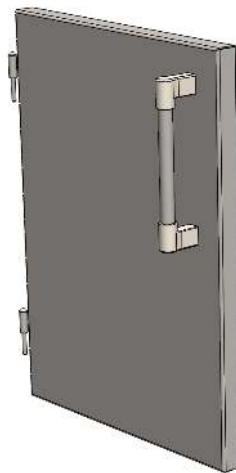

# Alfresco AXE-DDC-L-SC Owner's Manual

[Shop genuine replacement parts for Alfresco  
AXE-DDC-L-SC](#)

[Find Your Alfresco Other Parts - Select From 33 Models](#)

----- Manual continues below -----

**AXE-DDC-L-SC  
 PARTS LIST**

BODY 510-1173

DOOR & DRAWER  
 ASSEMBLY

HANDLE 290-0401

DOOR 510-1131

SLIM DRAWER 510-1117  
 TOP

DRAWER SLIDES (PAIR) 290-0460

DEEP DRAWER 510-1118  
 MIDDLE & BOTTOM

PLUG 200-0041