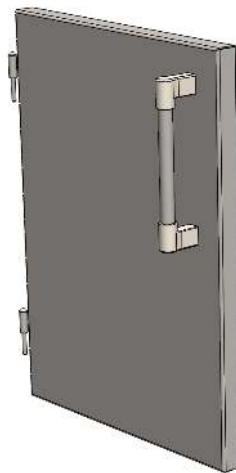

# Alfresco AXE-DDR-R-SC Owner's Manual

[Shop genuine replacement parts for Alfresco  
AXE-DDR-R-SC](#)

[Find Your Alfresco Other Parts - Select From 33 Models](#)

----- Manual continues below -----

**AXE-DDC-L-SC  
PARTS LIST**

BODY 510-1173

DOOR & DRAWER  
ASSEMBLY

HANDLE 290-0401

DOOR 510-1131

SLIM DRAWER 510-1117

TOP

DEEP DRAWER 510-1118

MIDDLE & BOTTOM

DRAWER SLIDES (PAIR) 290-0460

PLUG 200-0041

BUMPER 290-0100

MAGNETIC  
CATCH  
290-0283