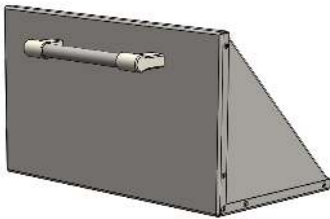

----- Manual continues below -----

**AXE-DTH-L
PARTS LIST**

BODY 510-1186

DOOR & TOWEL HOLDER
ASSEMBLY

ROLL TUBE 510-0433

DOOR BIN XEDS-4
(OPTIONAL)

DOOR 510-0427

HANDLE 290-0401

DOOR 510-1178

BINDER POST 200-0283
(HINGE PIVOTS)

PLUG 200-0041

BUMPER 290-0100

MAGNETIC
CATCH
290-0283