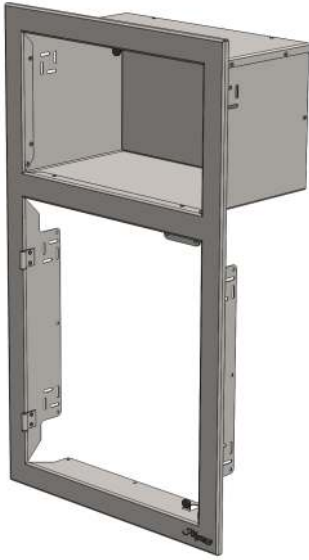

----- Manual continues below -----

**AXE-DTH-L
PARTS LIST**

BODY 510-1186

DOOR & TOWEL HOLDER
ASSEMBLY

ROLL TUBE 510-0433

DOOR BIN XEDS-4
(OPTIONAL)

DOOR 510-0427

HANDLE 290-0401

DOOR 510-1178

BINDER POST 200-0283
(HINGE PIVOTS)

PLUG 200-0041

BUMPER 290-0100

MAGNETIC
CATCH
290-0283