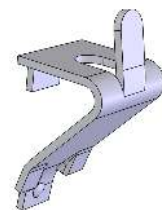

## AXEDSP-42H PARTS LIST

LEFT DOOR  
510-1219

RIGHT DOOR  
510-1220

AXEDSP-42H

DOOR SEAL LT  
130-2907

DOOR SEAL RT  
130-2908

WIRE RACK  
230-0031

DOOR CATCH  
290-0396

SHELF CLIP  
290-0191

DRAWER 130-2903

DRAWER SLIDES  
290-0282

SCREW 200-0100  
SLIDE TO BODY

SCREW 200-0083  
SLIDE TO DRAWER

NUT 200-0351  
SLIDE TO DRAWER

DOOR HANDLE  
290-0401