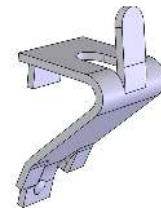

AXEDSP-42H PARTS LIST

LEFT DOOR
510-1219

RIGHT DOOR
510-1220

AXEDSP-42H

DOOR SEAL LT
130-2907

DOOR SEAL RT
130-2908

WIRE RACK
230-0031

DOOR CATCH
290-0396

SHELF CLIP
290-0191

DRAWER 130-2903

DRAWER SLIDES
290-0282

SCREW 200-0100
SLIDE TO BODY

SCREW 200-0083
SLIDE TO DRAWER

NUT 200-0351
SLIDE TO DRAWER

DOOR HANDLE
290-0401