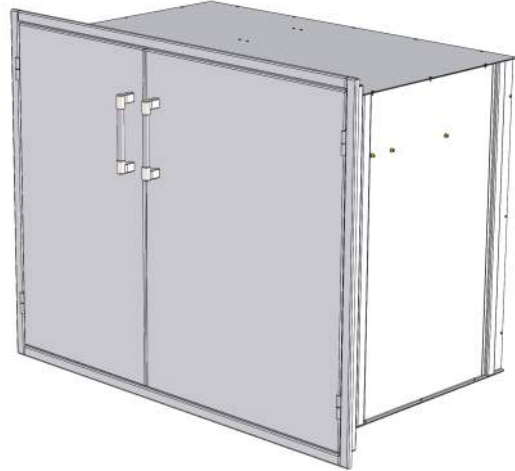

AXEDSP-42H PARTS LIST

LEFT DOOR
510-1219

RIGHT DOOR
510-1220

AXEDSP-42H

DOOR SEAL LT
130-2907

DOOR SEAL RT
130-2908

WIRE RACK
230-0031

DOOR CATCH
290-0396

SHELF CLIP
290-0191

DRAWER 130-2903

DRAWER SLIDES
290-0282

SCREW 200-0100
SLIDE TO BODY

SCREW 200-0083
SLIDE TO DRAWER

NUT 200-0351
SLIDE TO DRAWER

DOOR HANDLE
290-0401