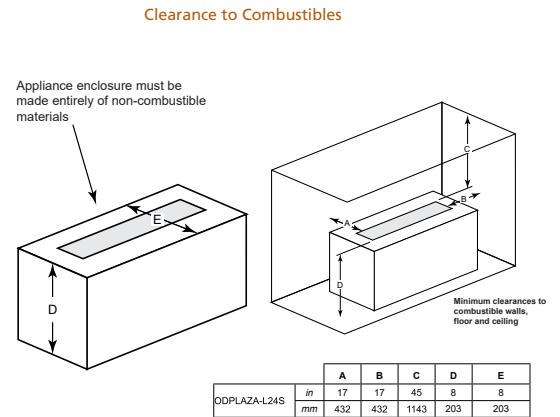

## PLAZA

Model	Length	Width	Depth	Viewing Area	BTU/hr Input
Plaza-24"	24" [610]	5-3/8" [137]	5-3/8" [137]	24" x 5-3/8" [613 x 137]	32,000

	A	B
Starter Kit	26" (660 mm)	24" (610mm)
Starter Kit + 1 Extension	50" (1,270mm)	48" (1,219mm)
Starter Kit + 2 Extensions	74" (1,880mm)	72" (1,829mm)
Starter Kit + 3 Extensions	98" (2,489mm)	96" (2,438mm)
Starter Kit + 4 Extensions	122" (3,099mm)	120" (3,048mm)