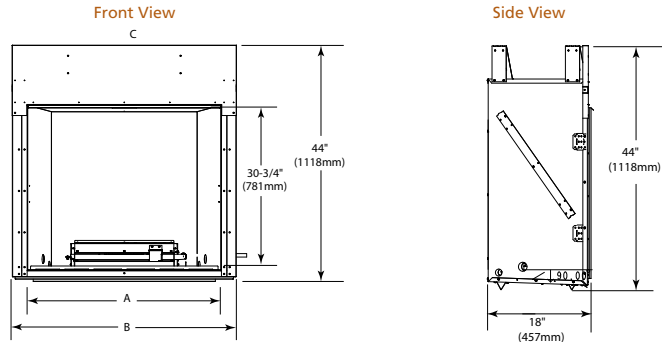

FIRE FEATURE SPECIFICATIONS

COURTYARD

Model	Front Width		Back Width		Height		Depth		Viewing Area
	Unit	Framing	Unit	Framing	Unit	Framing	Unit	Framing	
Courtyard-36"	41-3/4" [1060]	43-1/2" [1105]	31-1/2" [800]	43-1/2" [1105]	44" [1118]	44-1/8" [1121]	18" [457]	18-1/8" [459]	36" x 30-3/4" [914 x 781]
Courtyard-42"	47-3/4" [1213]	49-1/2" [1257]	37-1/2" [953]	49-1/2" [1257]	44" [1118]	44-1/8" [1121]	18" [457]	18-1/8" [459]	42" x 30-3/4" [1067 x 781]

Drawings to the right represent the 36" and 42" combined.

MODEL	Courtyard-36"	Courtyard-42"
A	36" [914]	42" [1067]
B	41-3/4" [1060]	47-3/4" [1213]
C (back width)	31-1/2" [800]	37-1/2" [953]