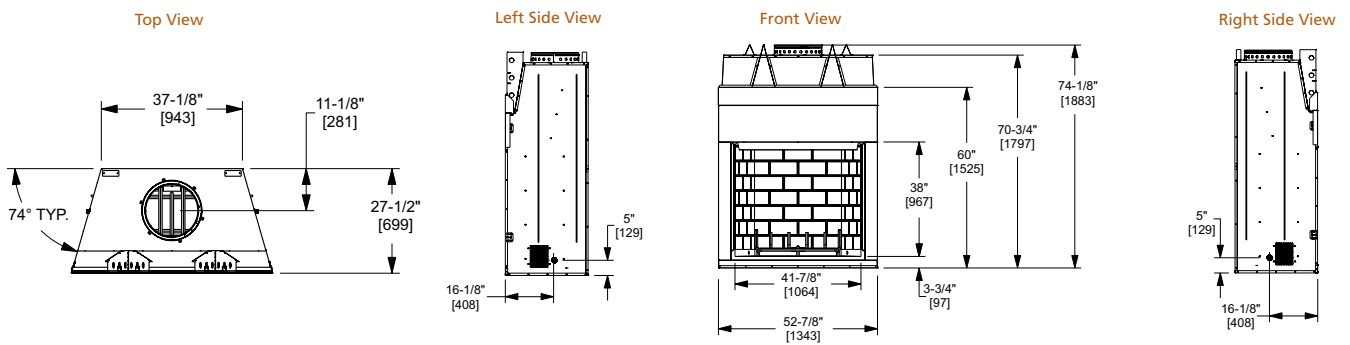

CASTLEWOOD

Model	Front Width		Back Width		Height		Depth		Viewing Area
	Unit	Framing	Unit	Framing	Unit	Framing	Unit	Framing	
Castlewood-42"	52-7/8" [1343]	53-7/8" [1368]	37-1/8" [943]	40-1/8" [1019]	74-1/8" [1883]	74-1/2" [1892]	27-1/2" [699]	28-1/2" [724]	41-7/8" x 38" [1063 x 965]