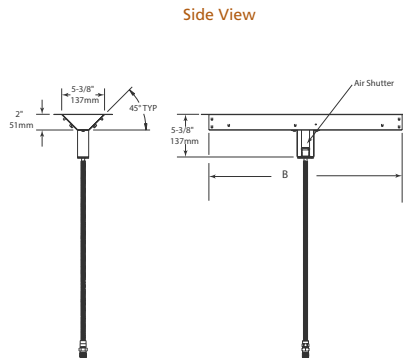

## PLAZA

Model	Length	Width	Depth	Viewing Area	BTU/hr Input
Plaza-24"	24" [610]	5-3/8" [137]	5-3/8" [137]	24" x 5-3/8" [613 x 137]	32,000

	A	B
Starter Kit	26" (660 mm)	24" (610mm)
Starter Kit + 1 Extension	50" (1,270mm)	48" (1,219mm)
Starter Kit + 2 Extensions	74" (1,880mm)	72" (1,829mm)
Starter Kit + 3 Extensions	98" (2,489mm)	96" (2,438mm)
Starter Kit + 4 Extensions	122" (3,099mm)	120" (3,048mm)