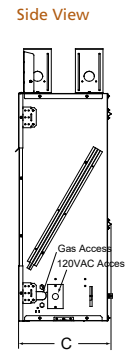

LANAI

Model	Front Width (A)		Height (B)		Depth (C)		Viewing Area (D x E)	BTU/hr Input
	Unit	Framing	Unit	Framing	Unit	Framing		
Lanai 48"	52-1/8" [1324]	52-3/4" [1340]	39-1/2" [1003]	39-3/4" [1009]	13-3/8" [340]	13-3/8" [340]	47-7/8" x 17" [1216 x 432]	55,000
Lanai 60"	64-1/8" [1629]	64-3/4" [1645]	39-1/2" [1003]	39-3/4" [1009]	13-3/8" [340]	13-3/8" [340]	60" x 17" [1524 x 432]	65,000