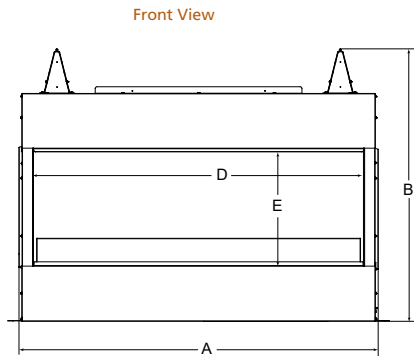

LANAI

Model	Front Width (A)		Height (B)		Depth (C)		Viewing Area (D x E)	BTU/hr Input
	Unit	Framing	Unit	Framing	Unit	Framing		
Lanai 48"	52-1/8" [1324]	52-3/4" [1340]	39-1/2" [1003]	39-3/4" [1009]	13-3/8" [340]	13-3/8" [340]	47-7/8" x 17" [1216 x 432]	55,000
Lanai 60"	64-1/8" [1629]	64-3/4" [1645]	39-1/2" [1003]	39-3/4" [1009]	13-3/8" [340]	13-3/8" [340]	60" x 17" [1524 x 432]	65,000