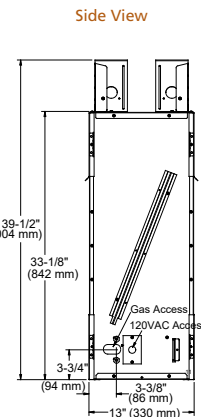

LANAI SEE-THROUGH

Model	Width		Height		Depth		Viewing Area	BTU/hr Input
	Unit	Framing	Unit	Framing	Unit	Framing		
Lanai See-Through 48"	52-1/8" [1324]	52-1/8" [1324]	39-1/2" [1003]	39-3/4" [1009]	13" [330]	11-5/8" [295]	47-7/8" x 17" [1216 x 432]	55,000