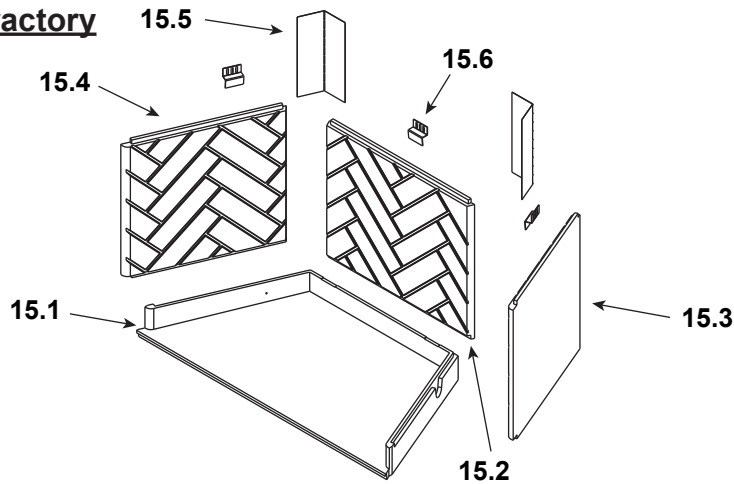

**Stocked at Depot**

ITEM	DESCRIPTION	COMMENTS	PART NUMBER	
1	Starter Section Assembly		SRV22069	Y
2	Top Standoff	Qty 4 req	SRV4044-111	
3	Upper Front Face		4072-144	
4	Non Combustible Front		4072-147	
5	Door Track (used for upper)		SRV4072-118	
6	Smoke Shield		4072-136	
7	Upper Face	Overlay	SRV4072-199	
8	Left & Right Column	Overlay	SRV4072-176	
9	Lower Face	Overlay	SRV4072-169	
10	Firescreen Rod	1 piece	4072-134	
11	Firescreen Assembly	Qty 2 req	SRV4072-020	Y
12	Grate, 21.50" F x 9.88" D x 20.88" B		GR40	Y
13	Nailing Flange	Qty 4 req	SRV4044-161	
	Door Pivot Clip	Qty 2 req	SRV31527	
	Strip Protector		SRV18320	
	Outside Air Hood	Qty 2 req	SRV33271	Y
	Extended Smoke Shield		SRV4072-156	
	Installation Instructions and Owner's Manual		4072-203	

**Stocked at Depot**

ITEM	DESCRIPTION	COMMENTS	PART NUMBER
<b>Traditional Refractory</b>			
14.1	Hearth Refractory, 42.38" F x 17.88" D x 27.18 B		SRV4072-104
14.2	Back Refractory, 17.25" H x 26.93" W		SRV4072-105
14.3	Side Refractory, Right, 17.25" H x 18.21" W	Qty 2 req	SRV4072-103
14.4	Corner Shield	Qty 2 req	4072-145
14.5	Retainer	Qty 3 req	SRV11847

**#15 Herringbone Refractory**

<b>Herringbone Refractory</b>			
ITEM	DESCRIPTION	COMMENTS	PART NUMBER
15.1	Hearth Refractory, 42.38" F x 17.88" D x 27.18 B		SRV4072-104
15.2	Back Refractory, 17.25" H x 26.93" W		SRV4072-107
15.3	Side Refractory, Right, 17.25" H x 18.21" W		SRV4072-108
15.4	Side Refractory, Left, 17.25" H x 18.21" W		SRV4072-109
15.5	Corner Shield	Qty 2 req	4072-145
15.6	Retainer	Qty 3 req	SRV11847