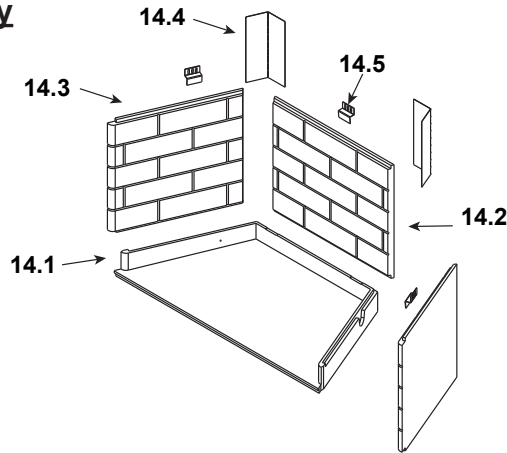

#14 Traditional Refractory

IMPORTANT: THIS IS DATED INFORMATION. Parts must be ordered from a dealer or distributor. **Hearth and Home Technologies does not sell directly to consumers.** Provide model number and serial number when requesting service parts from your dealer or distributor.

Stocked at Depot

ITEM	DESCRIPTION	COMMENTS	PART NUMBER
Traditional Refractory			
14.1	Hearth Refractory, 42.38" F x 17.88" D x 27.18 B		SRV4072-104
14.2	Back Refractory, 17.25" H x 26.93" W		SRV4072-105
14.3	Side Refractory, Right, 17.25" H x 18.21" W	Qty 2 req	SRV4072-103
14.4	Corner Shield	Qty 2 req	4072-145
14.5	Retainer	Qty 3 req	SRV11847