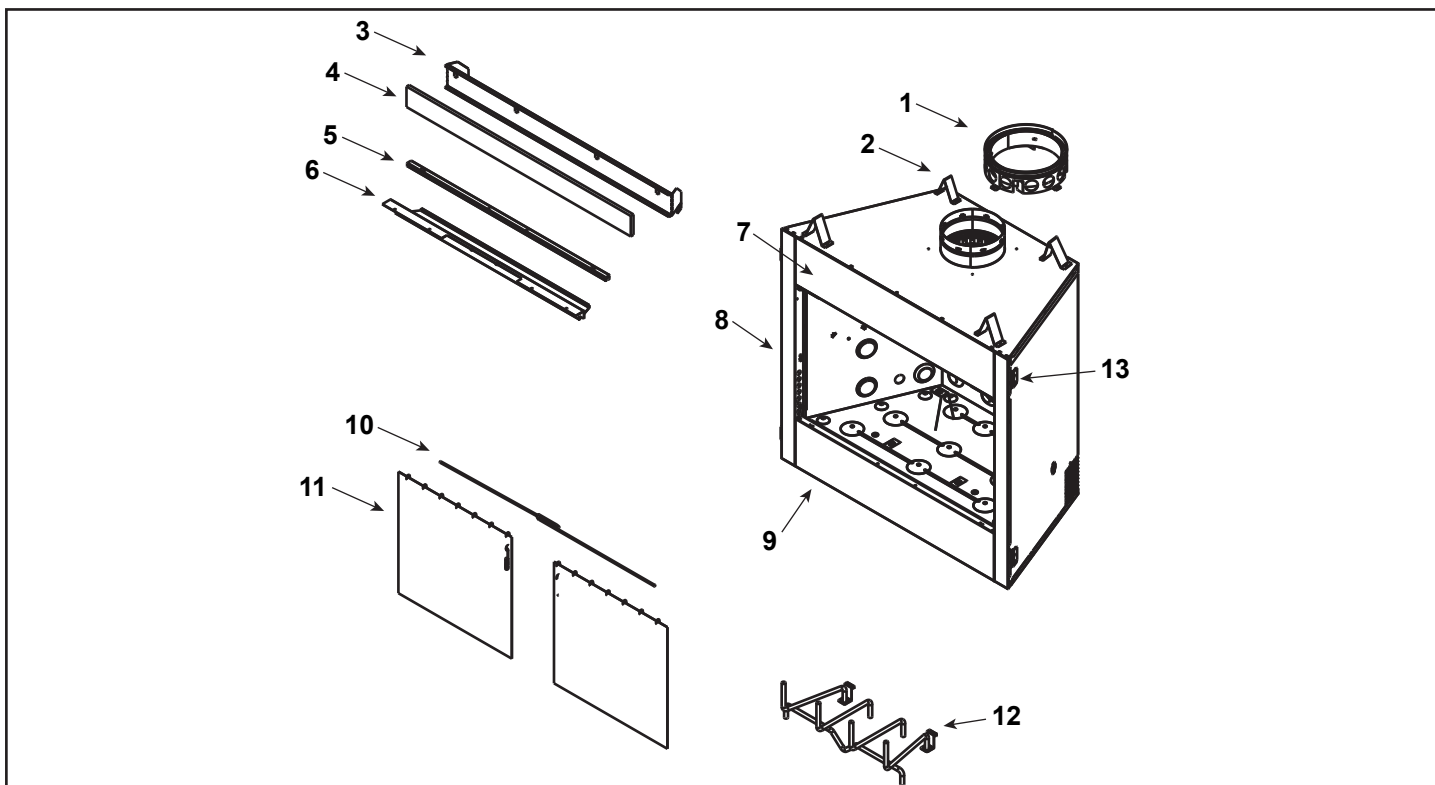

IMPORTANT: THIS IS DATED INFORMATION. Parts must be ordered from a dealer or distributor. **Hearth and Home Technologies does not sell directly to consumers.** Provide model number and serial number when requesting service parts from your dealer or distributor.

Stocked at Depot

ITEM	DESCRIPTION	COMMENTS	PART NUMBER	
1	Starter Section Assembly		SRV22069	Y
2	Top Standoff	Qty 4 req	SRV4044-111	
3	Upper Front Face		4072-144	
4	Non Combustible Front		4072-147	
5	Door Track (used for upper)		SRV4072-118	
6	Smoke Shield		4072-136	
7	Upper Face	Overlay	SRV4072-199	
8	Left & Right Column	Overlay	SRV4072-176	
9	Lower Face	Overlay	SRV4072-169	
10	Firescreen Rod	1 piece	4072-134	
11	Firescreen Assembly	Qty 2 req	SRV4072-020	Y
12	Grate, 21.50" F x 9.88" D x 20.88" B		GR40	Y
13	Nailing Flange	Qty 4 req	SRV4044-161	
	Door Pivot Clip	Qty 2 req	SRV31527	
	Strip Protector		SRV18320	
	Outside Air Hood	Qty 2 req	SRV33271	Y
	Extended Smoke Shield		SRV4072-156	
	Installation Instructions and Owner's Manual		4072-203	

Additional service parts following page.