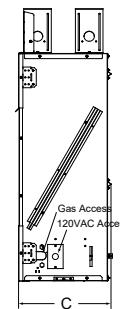

	A	B
Starter Kit	26" (660 mm)	24" (610mm)
Starter Kit + 1 Extension	50" (1,270mm)	48" (1,219mm)
Starter Kit + 2 Extensions	74" (1,880mm)	72" (1,829mm)
Starter Kit + 3 Extensions	98" (2,489mm)	96" (2,438mm)
Starter Kit + 4 Extensions	122" (3,099mm)	120" (3,048mm)

DDPLAZA-L24S	in	A	B	C	D	E
		mm	432	432	1143	203

LANAI

Model	Front Width (A)		Height (B)		Depth (C)		Viewing Area (D x E)	BTU/hr Input
	Unit	Framing	Unit	Framing	Unit	Framing		
Lanai 48"	52-1/8" [1324]	52-3/4" [1340]	39-1/2" [1003]	39-3/4" [1009]	13-3/8" [340]	13-3/8" [340]	47-7/8" x 17" [1216 x 432]	55,000
Lanai 60"	64-1/8" [1629]	64-3/4" [1645]	39-1/2" [1003]	39-3/4" [1009]	13-3/8" [340]	13-3/8" [340]	60" x 17" [1524 x 432]	65,000

Front View

Side View

LANAI SEE-THROUGH

Model	Width		Height		Depth		Viewing Area	BTU/hr Input
	Unit	Framing	Unit	Framing	Unit	Framing		
Lanai See-Through 48"	52-1/8" [1324]	52-1/8" [1324]	39-1/2" [1003]	39-3/4" [1009]	13" [330]	11-5/8" [295]	47-7/8" x 17" [1216 x 432]	55,000