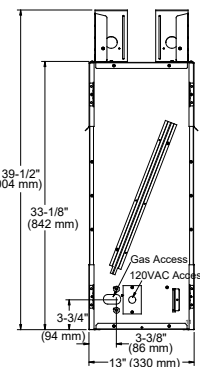

	A	B
Starter Kit	26" (660 mm)	24" (610mm)
Starter Kit + 1 Extension	50" (1,270mm)	48" (1,219mm)
Starter Kit + 2 Extensions	74" (1,880mm)	72" (1,829mm)
Starter Kit + 3 Extensions	98" (2,489mm)	96" (2,438mm)
Starter Kit + 4 Extensions	122" (3,099mm)	120" (3,048mm)

DDPLAZA-L24S	in	A	B	C	D	E
		mm	432	432	1143	203

LANAI

Model	Front Width (A)		Height (B)		Depth (C)		Viewing Area (D x E)	BTU/hr Input
	Unit	Framing	Unit	Framing	Unit	Framing		
Lanai 48"	52-1/8" [1324]	52-3/4" [1340]	39-1/2" [1003]	39-3/4" [1009]	13-3/8" [340]	13-3/8" [340]	47-7/8" x 17" [1216 x 432]	55,000
Lanai 60"	64-1/8" [1629]	64-3/4" [1645]	39-1/2" [1003]	39-3/4" [1009]	13-3/8" [340]	13-3/8" [340]	60" x 17" [1524 x 432]	65,000

Front View

Side View

LANAI SEE-THROUGH

Model	Width		Height		Depth		Viewing Area	BTU/hr Input
	Unit	Framing	Unit	Framing	Unit	Framing		
Lanai See-Through 48"	52-1/8" [1324]	52-1/8" [1324]	39-1/2" [1003]	39-3/4" [1009]	13" [330]	11-5/8" [295]	47-7/8" x 17" [1216 x 432]	55,000

Front View

Side View

FIRE FEATURE SPECIFICATIONS

COURTYARD

Model	Front Width		Back Width		Height		Depth		Viewing Area
	Unit	Framing	Unit	Framing	Unit	Framing	Unit	Framing	
Courtyard-36"	41-3/4" [1060]	43-1/2" [1105]	31-1/2" [800]	43-1/2" [1105]	44" [1118]	44-1/8" [1121]	18" [457]	18-1/8" [459]	36" x 30-3/4" [914 x 781]
Courtyard-42"	47-3/4" [1213]	49-1/2" [1257]	37-1/2" [953]	49-1/2" [1257]	44" [1118]	44-1/8" [1121]	18" [457]	18-1/8" [459]	42" x 30-3/4" [1067 x 781]