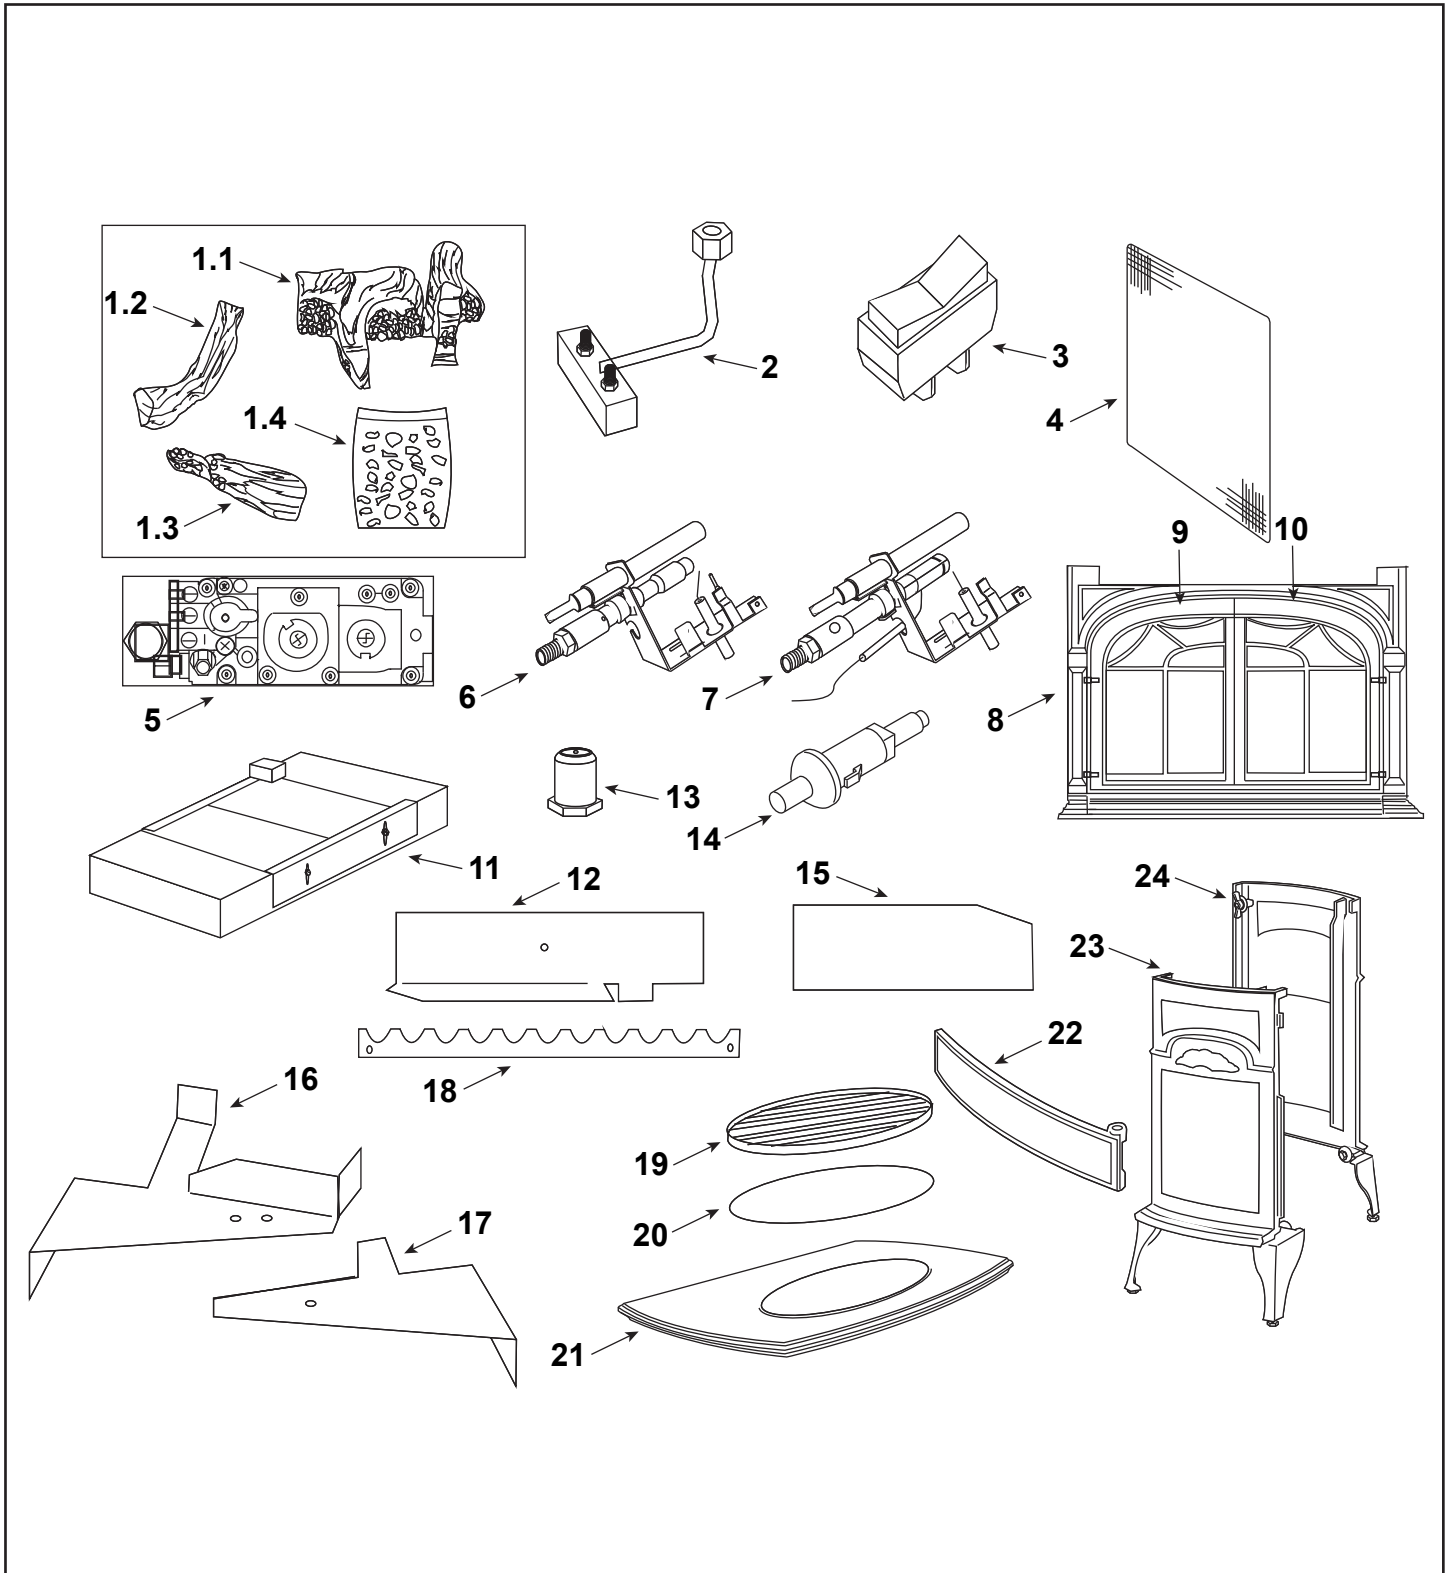

SD30NV

SD30PV

Part number list on following page.

## Service Parts

**Stocked  
at Depot**

ITEM	DESCRIPTION	COMMENTS	PART NUMBER	
1	Log Assembly		20005005K	Y
1.1	Log, Rear		20005006K	
1.2	Log, Left		20005008K	
1.3	Log, Right		20005007K	
1.4	Lava Rocks		57897K	Y
2	Manifold Assembly		20003739	Y
3	Trim On/Off Switch		30000874	Y
4	Screen		20005009	
5	Valve, SIT	NG	SRV14D0467	Y
		LP	SRV14D0468	Y
6	Oxygenerator, NG OP #8204		55464	Y
7	Oxygenerator, LP OP #8404		55465	Y
8	Front, Sundance OP DR Black		30001496A	
9	Door, Left	Black	30004082A	
10	Door, Right	Black	30004081A	
11	Burner Housing Assembly	NG	20003130	Y
		LP	20004995K	Y
12	Bracket, Rear Log - JUV		20003274	
13	Orifice Hood	#69(.0292") Front LP	30000513	Y
		#54(.055") Front NG	20000130	Y
		#54(.055") Rear LP	20000130	Y
		#44(.086") Rear NG	SRV30000334	Y
14	Ignitor, Piezo		SRV14D0503	Y
15	Gasket, Base Pan Inner		20002566	Y
16	Bracket Support Right Log		20004920	
17	Bracket Support Left Log		20005022	
18	Grate Decorative Burner		20003022	
19	Grille		30000393A	
20	Mesh, Grille		30000508	
21	Top, Sundance	Black	30001278A	
22	Door, Control	Black	1301087A	
23	End, Left	Black	30001280A	
24	End, Right	Black	30001279A	
	Gasket, 1/4" Fiberglass	10 Ft	1-00-1203560	Y
	Magnet, Door		30004112	
	Magnet, Control Door		1408818	
	Flexline	Black	20H1011	
	Finish Bag		SRV733069	