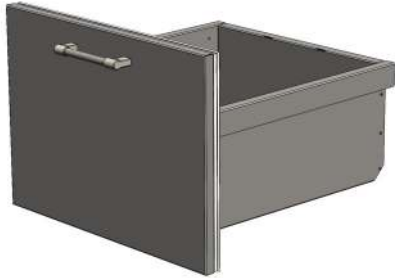

----- Manual continues below -----

AXE-ID PARTS LIST

DRAWER
510-0830

AXE-ID

BOTTLE HOLDER RIM ASSEMBLY
510-0706

DRAIN TUBE
100-2290

CONDIMENT SUPPORT TRAY
290-0396

DRAWER SLIDES
290-0292

LONG CROSS BAR
100-2266

DRAWER SLIDE BRACKET
100-2280

CONDIMENT TRAY
290-0081

CRIMP CLAMP
200-0047

GROMMET
200-0008

FOOD PAN
290-0130

SCREW 200-0268

NOTE:
THE SAME SCREW SIZE
IS USED TO ATTACH THE
SLIDES BOTH TO THE
DRAWER SLIDE BRACKET
AND THE DRAWER.