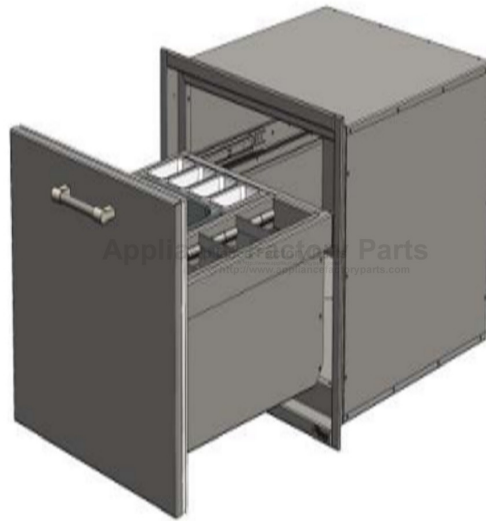

[Find Your Alfresco Other Parts - Select From 33 Models](#)

----- Manual continues below -----