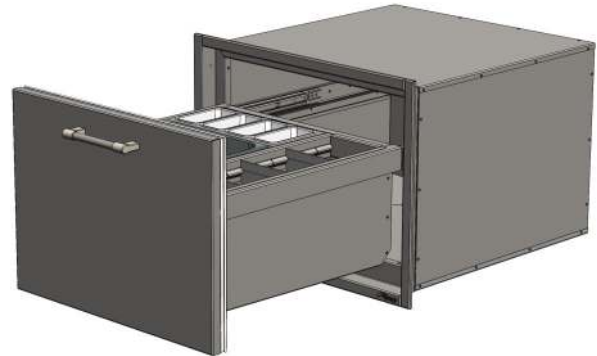

----- Manual continues below -----

AXE-ID PARTS LIST

DRAWER
510-0830

AXE-ID

BOTTLE HOLDER RIM ASSEMBLY
510-0706

DRAIN TUBE
100-2290

CONDIMENT SUPPORT TRAY
290-0396

DRAWER SLIDES
290-0292

LONG CROSS BAR
100-2266

DRAWER SLIDE BRACKET
100-2280

CONDIMENT TRAY
290-0081

CRIMP CLAMP
200-0047

GROMMET
200-0008

FOOD PAN
290-0130

SCREW 200-0268

NOTE:
THE SAME SCREW SIZE
IS USED TO ATTACH THE
SLIDES BOTH TO THE
DRAWER SLIDE BRACKET
AND THE DRAWER.