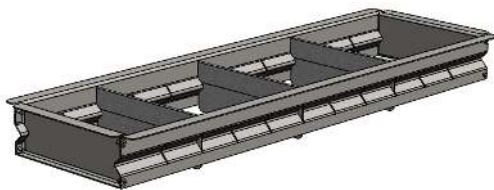

----- Manual continues below -----

AXE-ID PARTS LIST

DRAWER
510-0830

AXE-ID

BOTTLE HOLDER RIM ASSEMBLY
510-0706

DRAIN TUBE
100-2290

CONDIMENT SUPPORT TRAY
290-0396

DRAWER SLIDES
290-0292

LONG CROSS BAR
100-2266

DRAWER SLIDE BRACKET
100-2280

CONDIMENT TRAY
290-0081

CRIMP CLAMP
200-0047

GROMMET
200-0008

FOOD PAN
290-0130

SCREW 200-0268

NOTE:
THE SAME SCREW SIZE
IS USED TO ATTACH THE
SLIDES BOTH TO THE
DRAWER SLIDE BRACKET
AND THE DRAWER.