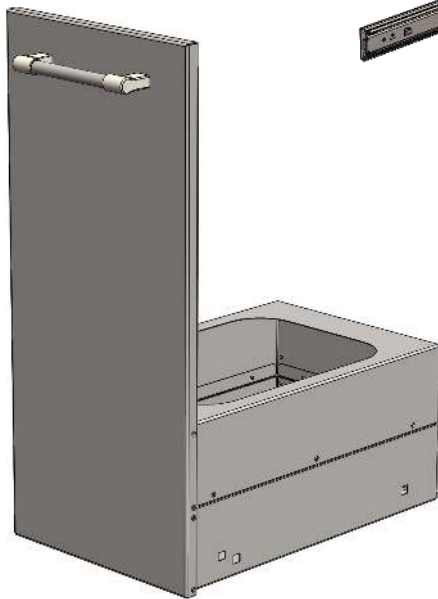

----- Manual continues below -----

AXE-TC-SC PARTS LIST

BODY 510-1190

HANDLE 290-0401

TRASH CENTER
DRAWER ASSEMBLY

DRAWER 510-1191

DRAWER SLIDES
(PAIR) 290-0460

TRASH CAN
290-0290