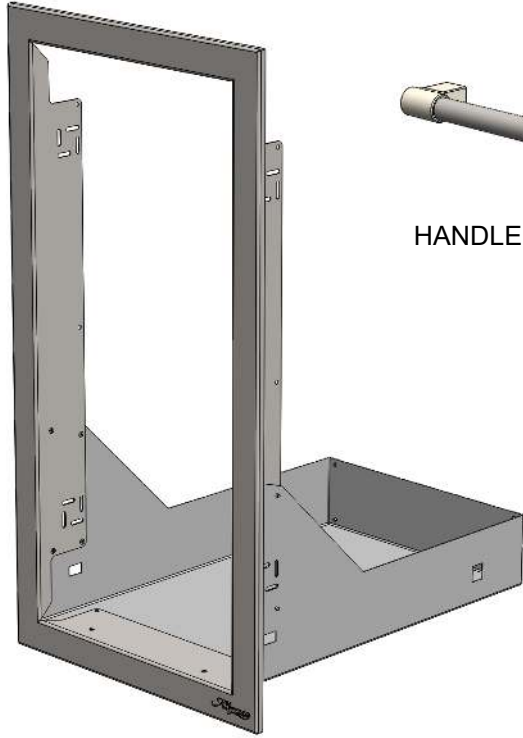

----- Manual continues below -----

AXE-TC-SC PARTS LIST

BODY 510-1190

HANDLE 290-0401

TRASH CENTER
DRAWER ASSEMBLY

DRAWER 510-1191

DRAWER SLIDES
(PAIR) 290-0460

TRASH CAN
290-0290