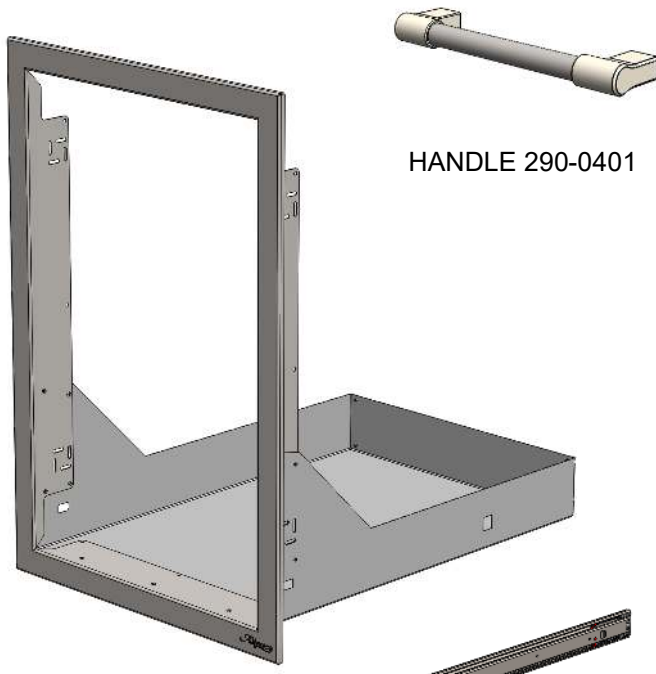

HANDLE 290-0401

BODY 510-1192

DUAL TRASH CENTER /  
RECYCLING DRAWER  
ASSEMBLY

DRAWER SLIDES  
(PAIR) 290-0462

DRAWER 510-1193

TRASH CAN  
290-0290

RECYCLE BIN  
290-0309