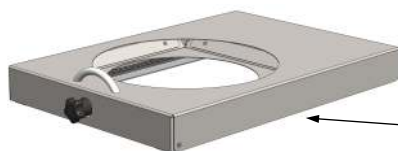

----- Manual continues below -----

Alfresco™

Open Air Culinary Systems

XE-56C PARTS LIST

LEFT DOOR
510-0709
RIGHT DOOR
510-0693

TOP DRAWER
510-0720 TOP
BOTTOM DRAWER
510-0720 BOTTOM

DRAWER SLIDES
290-0292

DOOR

HOLE PLUG
200-0041

XE-56C CART
500-0185

SIDE TABLE
WITHOUT UTENCIL HOLDER 510-0713
WITH UTENCIL HOLDER 510-0712

MAGNETIC CATCH
290-0283

BACK TOP
PANEL (REAR
VIEW) 510-0719

GAS TANK
SLIDEOUT BASE
510-0624

BALL SLIDES
290-0282

GROMMET
200-0327

STRAIN RELIEF
210-0269

HAND KNOB
290-0441

HEX NUT
200-0090

THREADED ROD
200-0366

3 IN CASTER WITH LOCK
290-0080

3 IN CASTER WITHOUT
LOCK 290-0079

HANDLE
290-0135