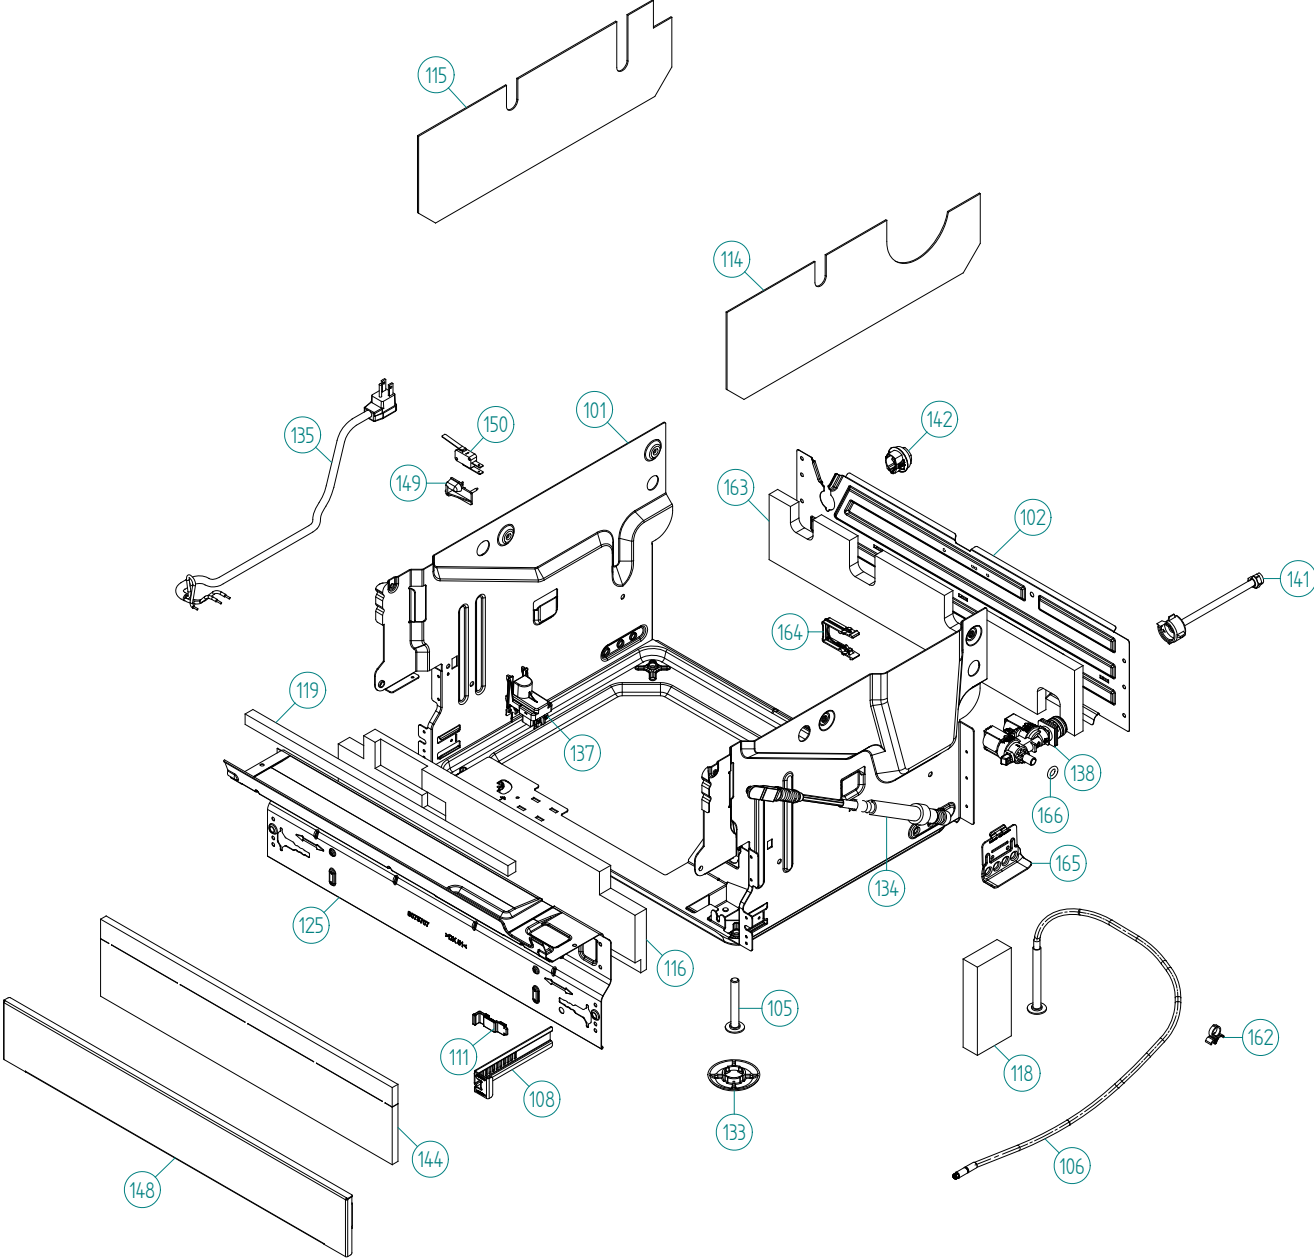

Base and related parts

ASKO, D5894 XXL HS US - Stainless (DW90.3)

Pos	Spare part No.	Description	Qty	Comment
101	8801387	BOTTOM OUTER COMPL.	1 Pc's	
101-a	8901104	Screw 20 Torx Machine	2 Pc's	
101-b	8901110	Screw w/ORing DW 05/06 25T	4 Pc's	
102	8078006	REAR PANEL	1 Pc's	
102-a	8902357	Screw	4 Pc's	
105	8074228	Leveling Foot M10X75 T30 8.8 FZB	2 Pc's	
106	8082222	FOOT ADJUSTABLE FROM FRONT CPL	1 Pc's	
108	8073480	Toe Kick bracket Right & Left	2 Pc's	
111	8073481-49	Toe Kick Bracket Clip L-Grey	2 Pc's	
114	8078109	SOUND ABSORP. SELF AD. RIGHT	1 Pc's	
115	8078108	SOUND ABSORP. SELF AD. LEFT	1 Pc's	
116	8078114	SOUND ABSORBENT GUARD PLATE	1 Pc's	
118	8078112	SOUND AB.BLOCK BOTTOM OUTER	2 Pc's	
119	8078122	SOUND ABSORPTION PROFILE	1 Pc's	
125	8078008-81	GUARD PLATE STRAIGHT TITANIUM	1 Pc's	
125-a	8902357	Screw	4 Pc's	
133	8051957	Glide Foot	3 Pc's	
134	8088592	DOORSRING CPL HARD DAMPER RED	2 Pc's	
135	8083262	CORD SET 15A AMERICA	1 Pc's	
137	8083041	Terminal Block w/RFI DW70	1 Pc's	
137-a	8901097	Screw Terminal	1 Pc's	
138	8801374	KIT INL.VALVE/LOCKARM SEC.120V	1 Pc's	
141	8079522	PEX Inlet hose DW	1 Pc's	
142	8006948	Grommet	1 Pc's	
144	8074585	Felt Kick Plate 05	1 Pc's	
148	8073506-81	kick plate metallic	1 Pc's	
149	8054907	BRACKET LAMP SWITCH	1 Pc's	
149-a	8902087	Screw Plastic Housing 20 Torx	1 Pc's	
150	8087937	MICROSWITCH LIGH STRAIGHT LEVE	1 Pc's	
162	8079832	CABLE HOLDER SRC-8-01	1 Pc's	
163	8078113	SOUND ABSORPTION REARPANEL	1 Pc's	
164	8079597	LOCK ARM INLET VALVE	1 Pc's	
165	8078013	DOOR SPRING HOLDER	2 Pc's	
165-a	8902362	SCREW RTK ST 4,2X9,5 FZB WAX.	2 Pc's	
166	8901779	O-RING 10X3,5	1 Pc's	