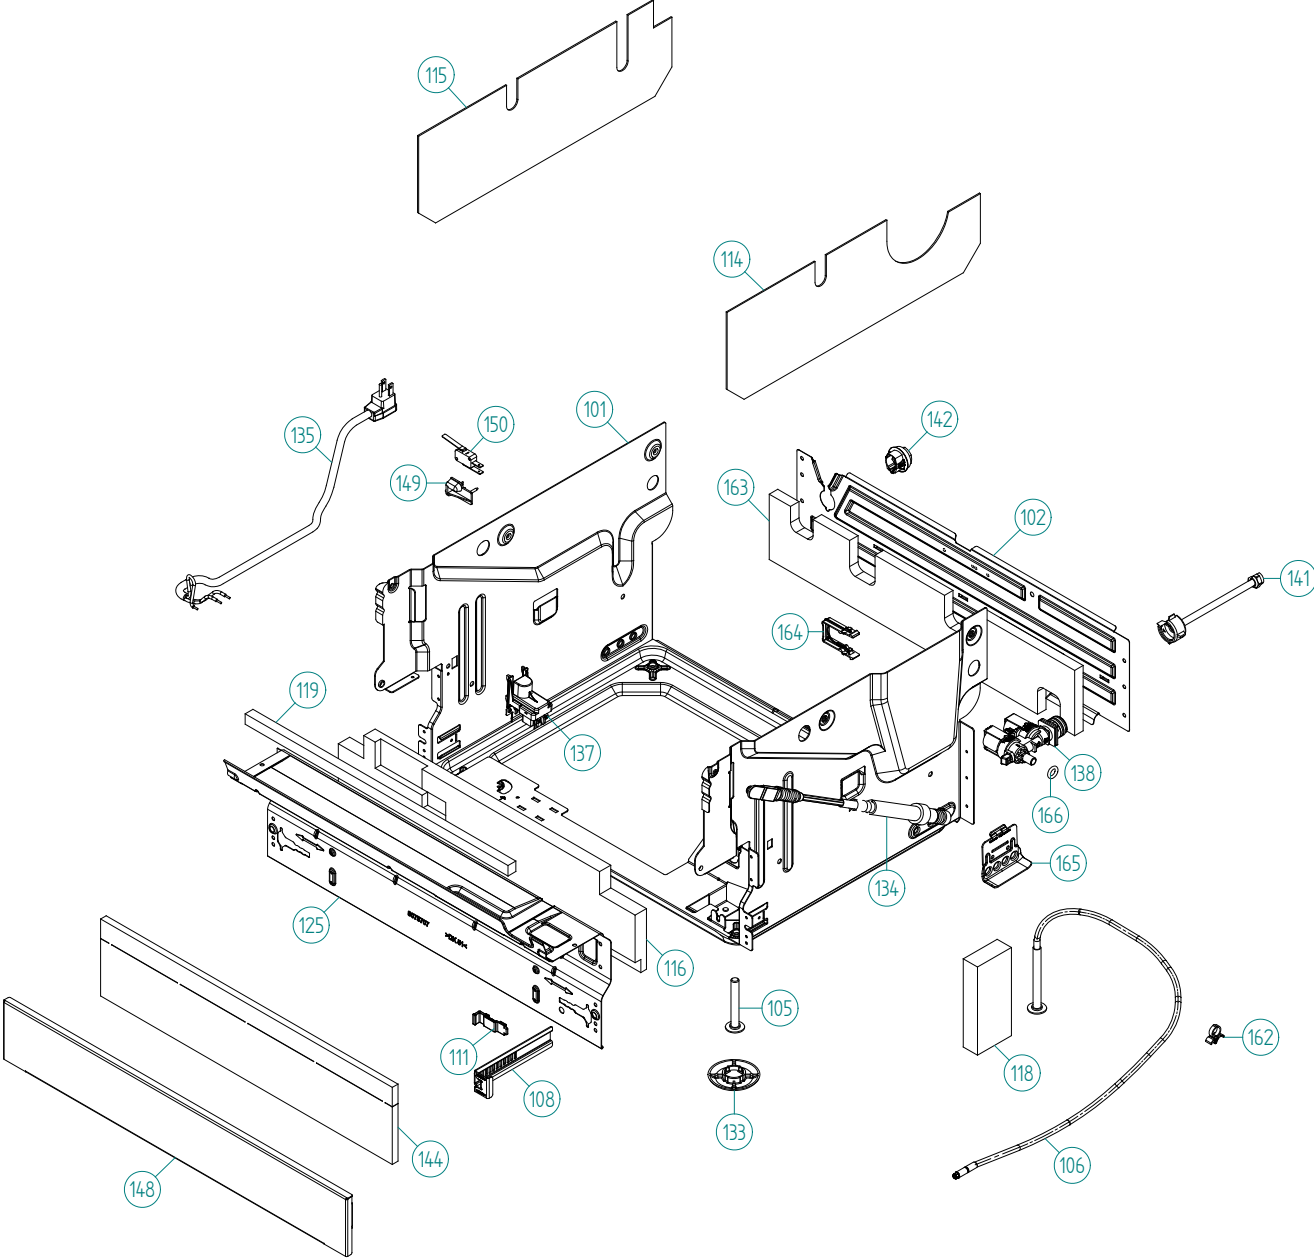

Base and related parts

ASKO, D5894 XXL HS US - Stainless (DW90.3)

Pos	Spare part No.	Description	Qty	Comment
101	8801387	BOTTOM OUTER COMPL.	1 Pc's	
101-a	8901104	Screw 20 Torx Machine	2 Pc's	
101-b	8901110	Screw w/ORing DW 05/06 25T	4 Pc's	
102	8078006	REAR PANEL	1 Pc's	
102-a	8902357	Screw	4 Pc's	
105	8074228	Leveling Foot M10X75 T30 8.8 FZB	2 Pc's	
106	8082222	FOOT ADJUSTABLE FROM FRONT CPL	1 Pc's	
108	8073480	Toe Kick bracket Right & Left	2 Pc's	
111	8073481-49	Toe Kick Bracket Clip L-Grey	2 Pc's	
114	8078109	SOUND ABSORP. SELF AD. RIGHT	1 Pc's	
115	8078108	SOUND ABSORP. SELF AD. LEFT	1 Pc's	
116	8078114	SOUND ABSORBENT GUARD PLATE	1 Pc's	
118	8078112	SOUND AB.BLOCK BOTTOM OUTER	2 Pc's	
119	8078122	SOUND ABSORPTION PROFILE	1 Pc's	
125	8078008-81	GUARD PLATE STRAIGHT TITANIUM	1 Pc's	
125-a	8902357	Screw	4 Pc's	
133	8051957	Glide Foot	3 Pc's	
134	8088592	DOORSRING CPL HARD DAMPER RED	2 Pc's	
135	8083262	CORD SET 15A AMERICA	1 Pc's	
137	8083041	Terminal Block w/RFI DW70	1 Pc's	
137-a	8901097	Screw Terminal	1 Pc's	
138	8801374	KIT INL.VALVE/LOCKARM SEC.120V	1 Pc's	
141	8079522	PEX Inlet hose DW	1 Pc's	
142	8006948	Grommet	1 Pc's	
144	8074585	Felt Kick Plate 05	1 Pc's	
148	8073506-81	kick plate metallic	1 Pc's	
149	8054907	BRACKET LAMP SWITCH	1 Pc's	
149-a	8902087	Screw Plastic Housing 20 Torx	1 Pc's	
150	8087937	MICROSWITCH LIGH STRAIGHT LEVE	1 Pc's	
162	8079832	CABLE HOLDER SRC-8-01	1 Pc's	
163	8078113	SOUND ABSORPTION REARPANEL	1 Pc's	
164	8079597	LOCK ARM INLET VALVE	1 Pc's	
165	8078013	DOOR SPRING HOLDER	2 Pc's	
165-a	8902362	SCREW RTK ST 4,2X9,5 FZB WAX.	2 Pc's	
166	8901779	O-RING 10X3,5	1 Pc's	