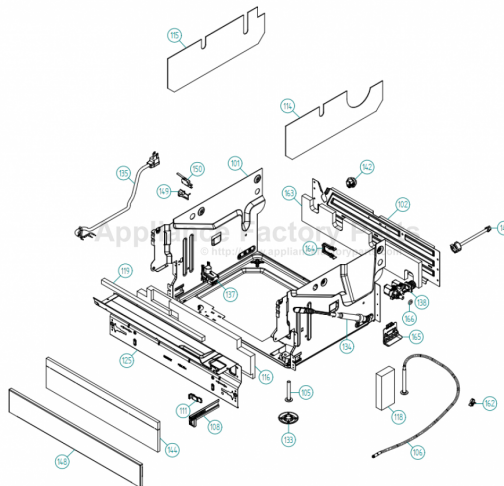

[Find Your ASKO Dishwasher Parts - Select From 209 Models](#)

----- Manual continues below -----