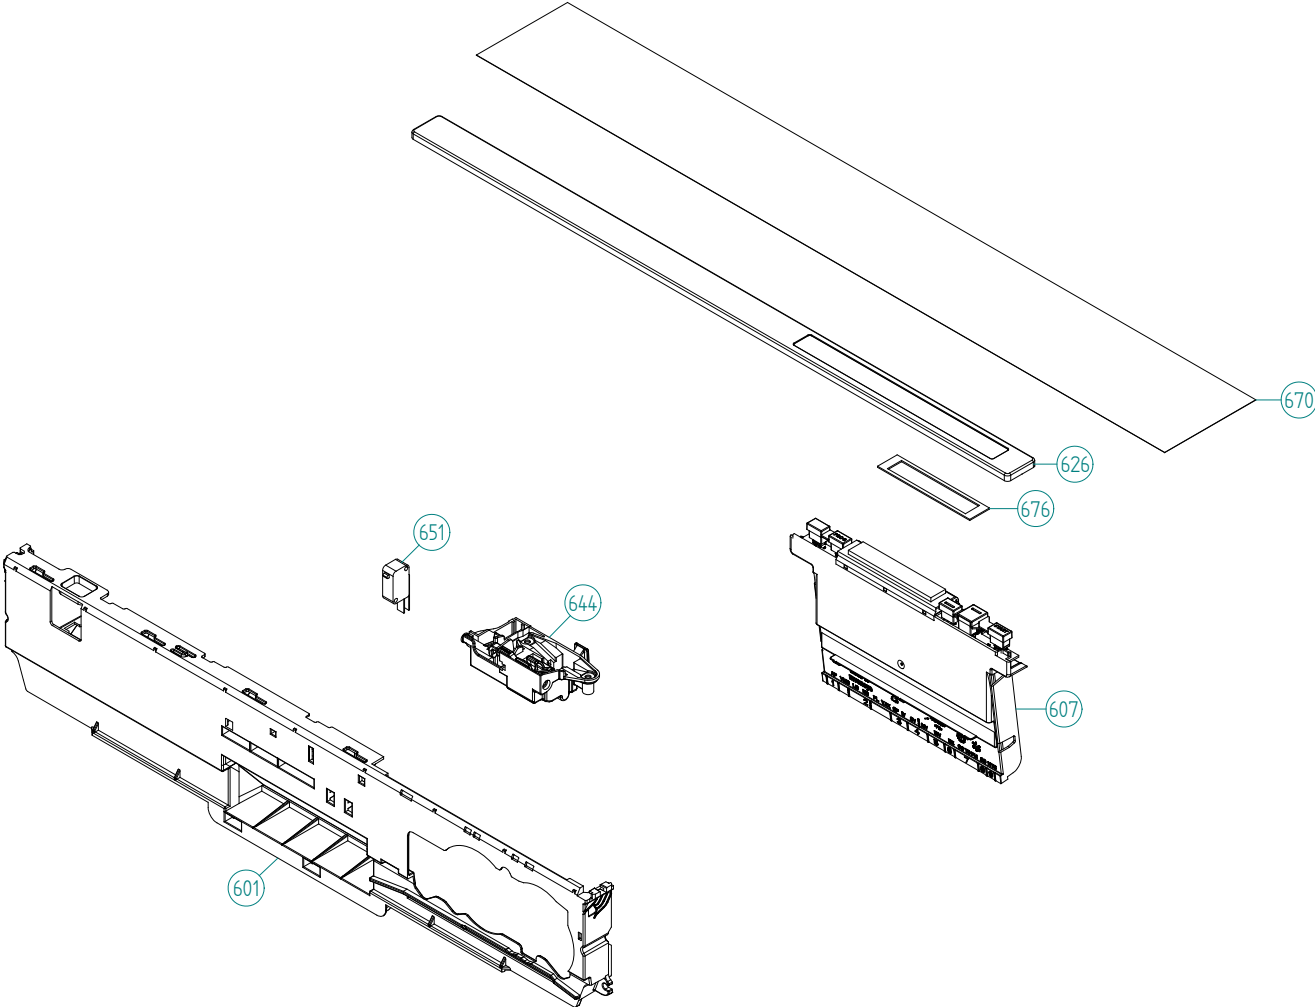

Control panel and related parts

ASKO, D5894 XXL HS US - Stainless (DW90.3)

Pos	Spare part No.	Description	Qty	Comment
601	8084001-UL	PANEL DW90 INTEGRATED LOCK UL4	1 Pc's	
603	8084098-90	DECOR PLATE DW90.3 ASKO GRAPH.	1 Pc's	
607	8083083	CONTROL UNIT DW90.3 *ESD*	1 Pc's	
610	8079517	CABLE SET THERMISTOR UL4	1 Pc's	
611	8075739	cable set humidity sensor	1 Pc's	
611	8078071	CABLESET DIVERTER VALVE UL4	1 Pc's	
614	8078068	CABLE SET CI.PUMP IN.VALVE UL4	1 Pc's	
616	8078067	CABLE SET FLOW & PRESSURE UL4	1 Pc's	
618	8079511	CABLESET POWER TOUCH UL4	1 Pc's	
620	8084061	CABLE SET DOOR FAN-REED UL4	1 Pc's	
622	8078063	CABLE SET DRAIN UL4	1 Pc's	
626	8084098-90	DECOR PLATE DW90.3 ASKO GRAPH.	1 Pc's	
644	8073670	Lock Complete Integrated	1 Pc's	
644-a	8902085	Screw 20T for Plastic	2 Pc's	
651	8073836	MICROSWITCH DOOR	0 Pc's	
670	8089279	WORK TOP FOIL DW70.4	1 Pc's	
673	8078060	CABLE SET INTERIOUR LIGHT UL4	1 Pc's	
676	8083833	DISPLAY SEALING DW70.4	1 Pc's	
678	8078075	CABLE SET EXPRESS UL4	1 Pc's	
690	8090957	INSTRUCTIONS D5894 ENG	1 Pc's	
690	8090958	INSTRUCTIONS D5894 FR	1 Pc's