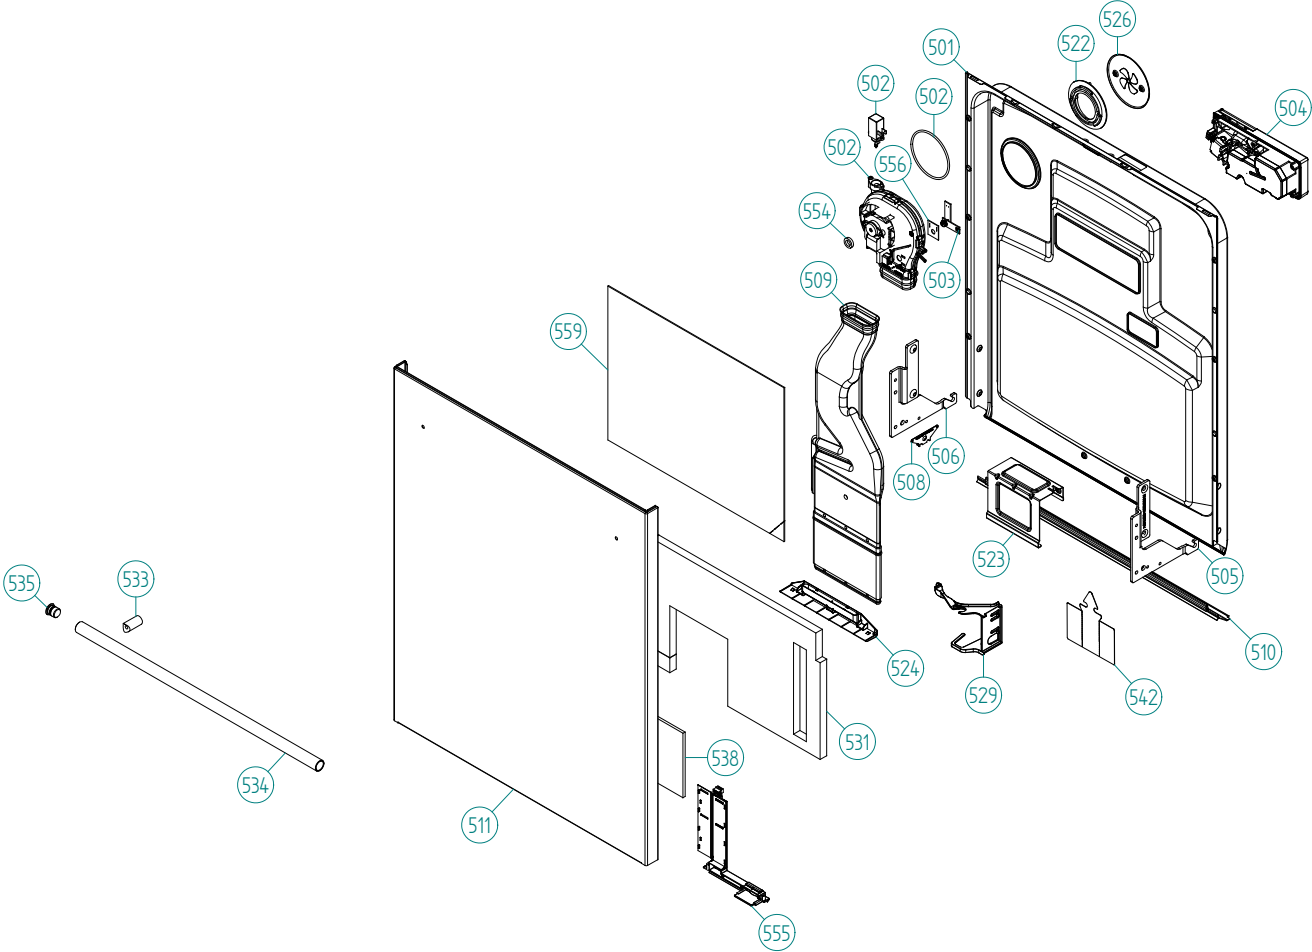

Inner door, panel and related parts

ASKO, D5894 XXL HS US - Stainless (DW90.3)

Pos	Spare part No.	Description	Qty	Comment
501	8801380	Door Inner w/Fan XXL DW70	1 Pc's	
501-b	8902121	SCREW A2-MKFT 5X10	4 Pc's	
502	8089579	FAN CPL FOR SENSOR 120V 60HZ	1 Pc's	
502-a	8058501	ORing Turbo Fan Dry 05/06 DW	1 Pc's	
502-b	8801438	KIT WITH NEW WAXMOTOR DW	1 Pc's	
502-c	8902085	Screw 20T for Plastic	1 Pc's	
503	8080100	HUMIDITY SENSOR ROHS *ESD* UL4	1 Pc's	
504	8083095	COMBIDISP AWECO REED 120V DW90	1 Pc's	
505	8089953	HINGE RIGHT PAINTED	1 Pc's	
506	8089952	HINGE LEFT PAINTED	1 Pc's	
507	8057530	Screw hinge 05	2 Pc's	
507-a	33500262	Nut Term Block	2 Pc's	
508	8088699	WASHER HINGE BEARING	2 Pc's	
509	8078040	Air Channel DW70	1 Pc's	
510	8801294	DOOR SEAL LOWER W.CORNER GUARD	1 Pc's	
511	8078019-K-90	Outer Door for Narrow Hndl	1 Pc's	
511-a	8900646	Screw 20 Torx SS	6 Pc's	
522	8089401	LOCKKING RING 2 FAN HOUSE UL4	1 Pc's	
522-a	8902085	Screw 20T for Plastic	2 Pc's	
523	8057983	Brace	1 Pc's	
523-a	8900646	Screw 20 Torx SS	2 Pc's	
523-b	8902357	Screw	2 Pc's	
524	8083977-81	Air Pipe Thin Door Exp Dry Ti	1 Pc's	
526	8058484	SS Coverplate Turbo Fan DW	1 Pc's	
526-a	8902085	Screw 20T for Plastic	2 Pc's	
529	8074278	Bracket for harness	1 Pc's	
531	8074258	Sound Absorbtion Outer Door	1 Pc's	
533	8075988	Crossbar handle 3000XL	2 Pc's	
534	8072435	Handle for 05/06 DW	1 Pc's	
534-a	8072439	Bolt Tension Strap W600s	2 Pc's	
535	8075836	End Plugs for Handle	1 Pc's	
535-a	8901774	ORing	1 Pc's	
538	8084400	INSULATION 240X130X5	1 Pc's	
542	8079686	COVER, CABLES DW70	1 Pc's	
554	8083885	SPACER FAN MOTOR-OUTER DOOR	1 Pc's	
555	8078097-81	STATUSLIGHT SHORT CPL.GREY UL4	1 Pc's	
556	8083993	SEALING HUMIDITY SENSOR	1 Pc's	
559	8082486	SOUND ABSORPT THIN OUTER DOOR	1 Pc's