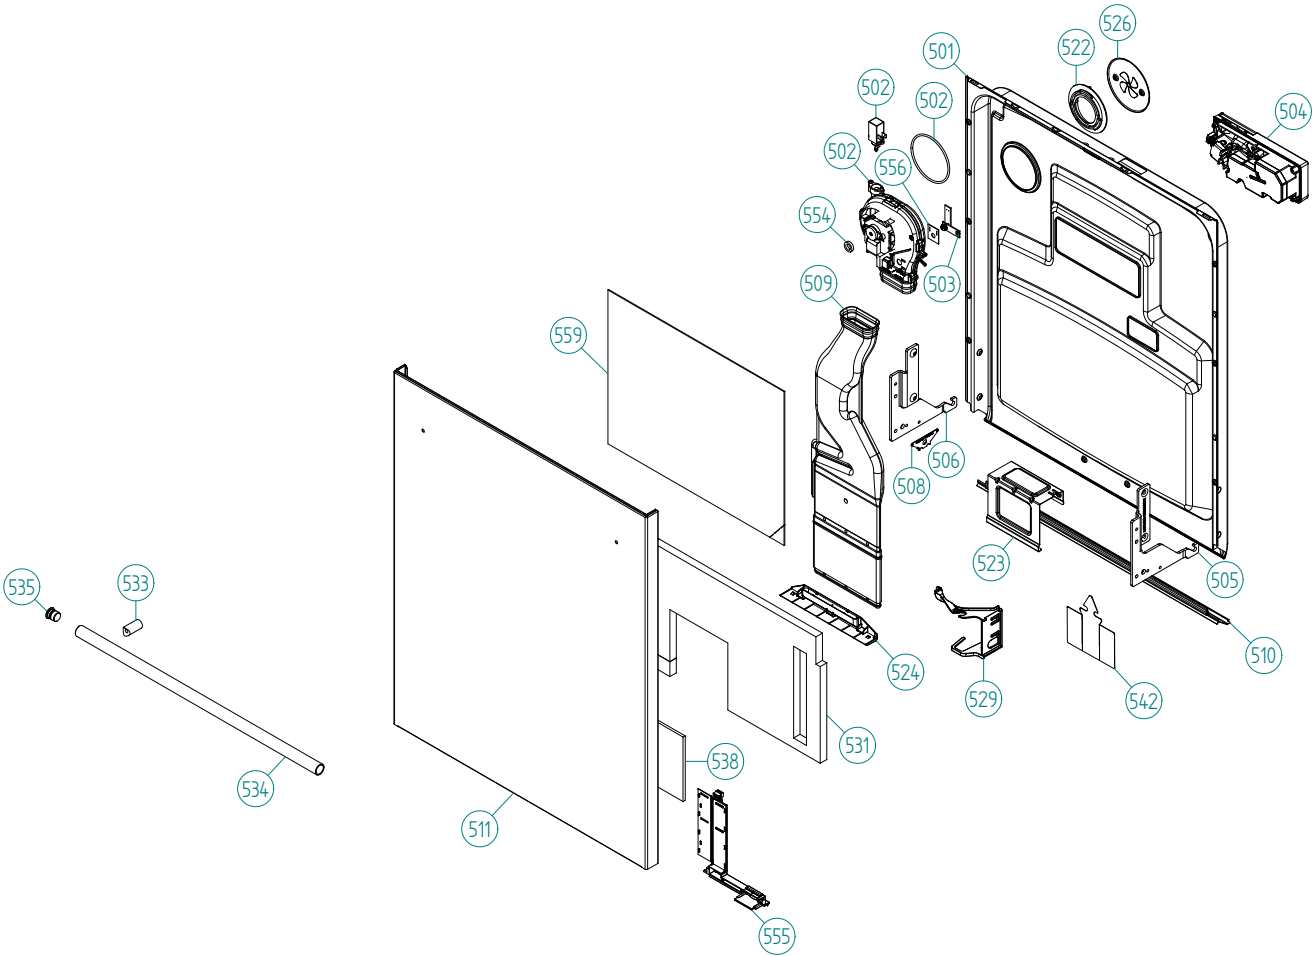

Inner door, panel and related parts

ASKO, D5894 XXL HS US - Stainless (DW90.3)

Pos	Spare part No.	Description	Qty	Comment
501	8801380	Door Inner w/Fan XXL DW70	1 Pc's	
501-b	8902121	SCREW A2-MKFT 5X10	4 Pc's	
502	8089579	FAN CPL FOR SENSOR 120V 60HZ	1 Pc's	
502-a	8058501	ORing Turbo Fan Dry 05/06 DW	1 Pc's	
502-b	8801438	KIT WITH NEW WAXMOTOR DW	1 Pc's	
502-c	8902085	Screw 20T for Plastic	1 Pc's	
503	8080100	HUMIDITY SENSOR ROHS *ESD* UL4	1 Pc's	
504	8083095	COMBIDISP AWECO REED 120V DW90	1 Pc's	
505	8089953	HINGE RIGHT PAINTED	1 Pc's	
506	8089952	HINGE LEFT PAINTED	1 Pc's	
507	8057530	Screw hinge 05	2 Pc's	
507-a	33500262	Nut Term Block	2 Pc's	
508	8088699	WASHER HINGE BEARING	2 Pc's	
509	8078040	Air Channel DW70	1 Pc's	
510	8801294	DOOR SEAL LOWER W.CORNER GUARD	1 Pc's	
511	8078019-K-90	Outer Door for Narrow Hndl	1 Pc's	
511-a	8900646	Screw 20 Torx SS	6 Pc's	
522	8089401	LOCKKING RING 2 FAN HOUSE UL4	1 Pc's	
522-a	8902085	Screw 20T for Plastic	2 Pc's	
523	8057983	Brace	1 Pc's	
523-a	8900646	Screw 20 Torx SS	2 Pc's	
523-b	8902357	Screw	2 Pc's	
524	8083977-81	Air Pipe Thin Door Exp Dry Ti	1 Pc's	
526	8058484	SS Coverplate Turbo Fan DW	1 Pc's	
526-a	8902085	Screw 20T for Plastic	2 Pc's	
529	8074278	Bracket for harness	1 Pc's	
531	8074258	Sound Absorbtion Outer Door	1 Pc's	
533	8075988	Crossbar handle 3000XL	2 Pc's	
534	8072435	Handle for 05/06 DW	1 Pc's	
534-a	8072439	Bolt Tension Strap W600s	2 Pc's	
535	8075836	End Plugs for Handle	1 Pc's	
535-a	8901774	ORing	1 Pc's	
538	8084400	INSULATION 240X130X5	1 Pc's	
542	8079686	COVER, CABLES DW70	1 Pc's	
554	8083885	SPACER FAN MOTOR-OUTER DOOR	1 Pc's	
555	8078097-81	STATUSLIGHT SHORT CPL.GREY UL4	1 Pc's	
556	8083993	SEALING HUMIDITY SENSOR	1 Pc's	
559	8082486	SOUND ABSORPT THIN OUTER DOOR	1 Pc's