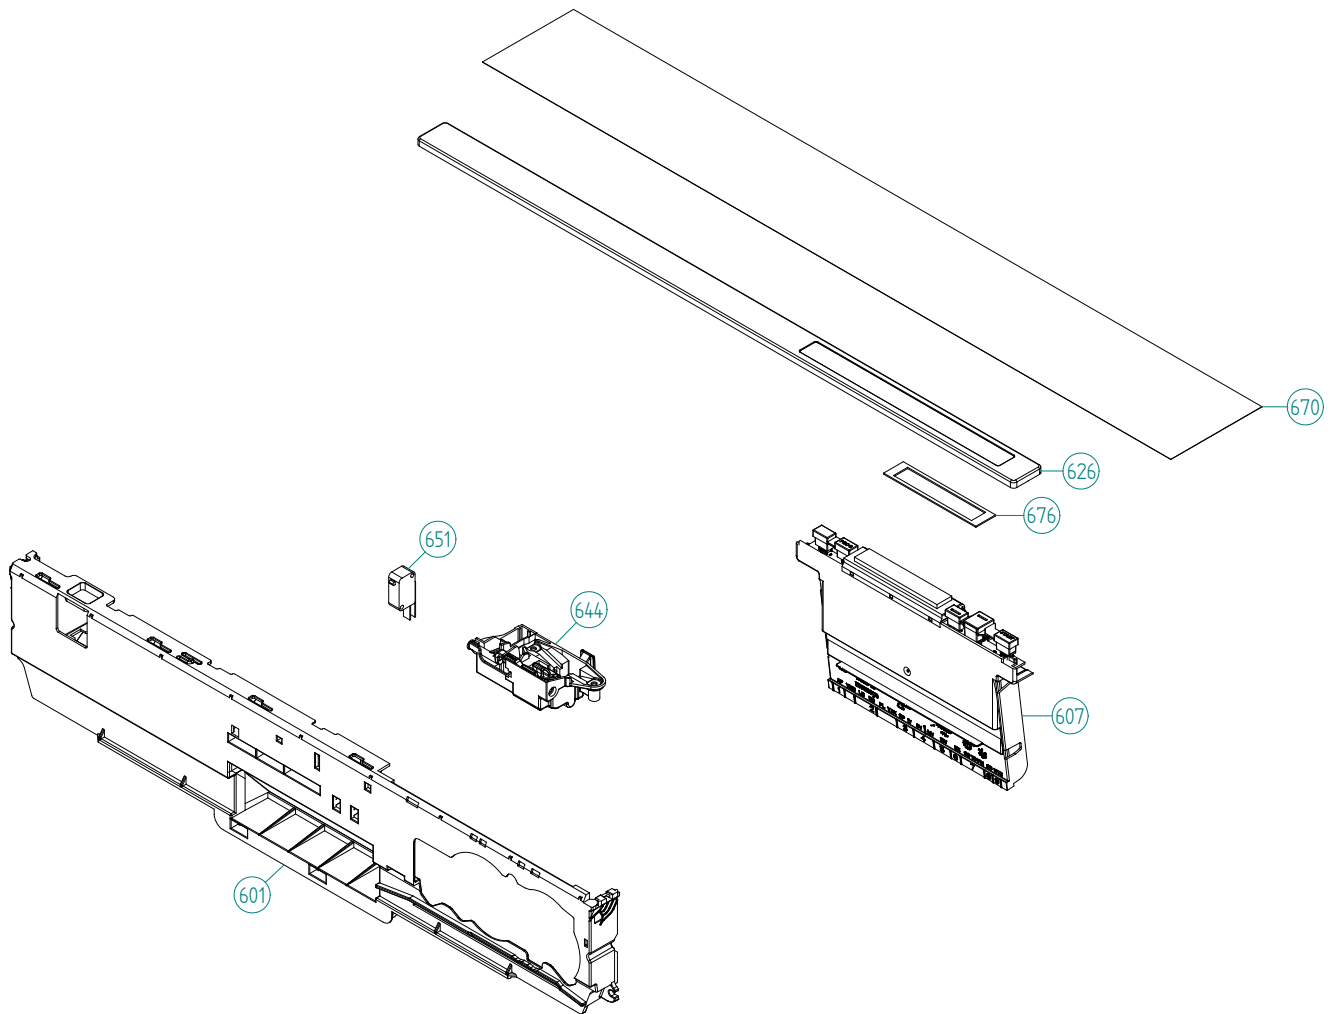

Control panel and related parts

ASKO, D5894 XXL HS US - Stainless (DW90.3)

Pos	Spare part No.	Description	Qty	Comment
601	8084001-UL	PANEL DW90 INTEGRATED LOCK UL4	1 Pc's	
603	8084098-90	DECOR PLATE DW90.3 ASKO GRAPH.	1 Pc's	
607	8083083	CONTROL UNIT DW90.3 *ESD*	1 Pc's	
610	8079517	CABLE SET THERMISTOR UL4	1 Pc's	
611	8075739	cable set humidity sensor	1 Pc's	
611	8078071	CABLESET DIVERTER VALVE UL4	1 Pc's	
614	8078068	CABLE SET CI.PUMP IN.VALVE UL4	1 Pc's	
616	8078067	CABLE SET FLOW & PRESSURE UL4	1 Pc's	
618	8079511	CABLESET POWER TOUCH UL4	1 Pc's	
620	8084061	CABLE SET DOOR FAN-REED UL4	1 Pc's	
622	8078063	CABLE SET DRAIN UL4	1 Pc's	
626	8084098-90	DECOR PLATE DW90.3 ASKO GRAPH.	1 Pc's	
644	8073670	Lock Complete Integrated	1 Pc's	
644-a	8902085	Screw 20T for Plastic	2 Pc's	
651	8073836	MICROSWITCH DOOR	0 Pc's	
670	8089279	WORK TOP FOIL DW70.4	1 Pc's	
673	8078060	CABLE SET INTERIOUR LIGHT UL4	1 Pc's	
676	8083833	DISPLAY SEALING DW70.4	1 Pc's	
678	8078075	CABLE SET EXPRESS UL4	1 Pc's	
690	8090957	INSTRUCTIONS D5894 ENG	1 Pc's	
690	8090958	INSTRUCTIONS D5894 FR	1 Pc's