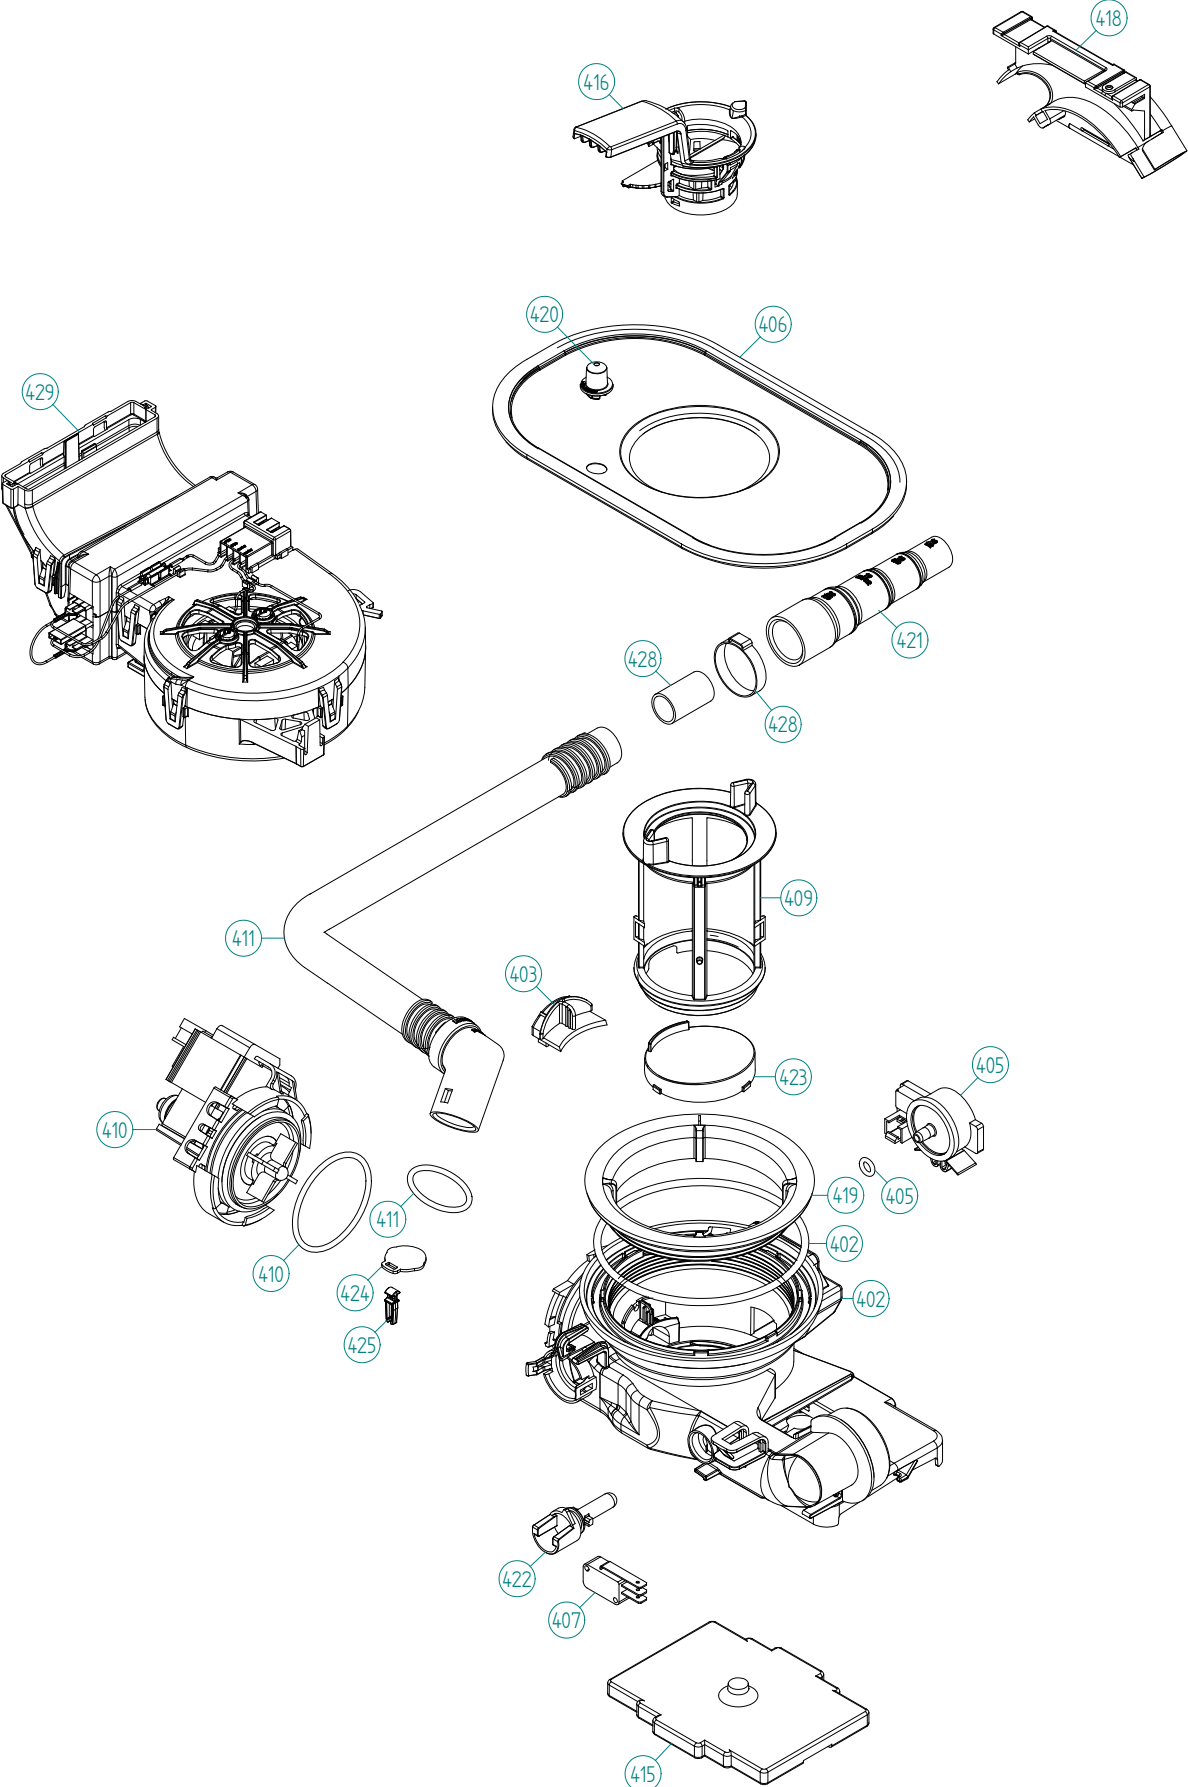

Bottom well and related parts

ASKO, D5894 XXL HS US - Stainless (DW90.3)

Pos	Spare part No.	Description	Qty	Comment
402	8084691	BOTTOM WELL PRESSURE SENS. UL4	1 Pc's	
402-a	8081039	O-RING 110x4	1 Pc's	
403	8078033	Rinse Cap Bottom Well - Yellow	1 Pc's	
405	8073839	Pressure Sensor	1 Pc's	
405-a	8074040	O-Ring-Press Sensor	1 Pc's	
406	8074364	Strainer DW20	1 Pc's	
407	8073835	Microswitch Float	1 Pc's	
409	8078038-77	Pipe Filter DW70	1 Pc's	
410	8078089	Drain Pump 120V 60Hz	1 Pc's	
410-a	8002584	ORing Drain Pump 05/06 DW	1 Pc's	
411	8083478	OUTLET HOSE HARD END CUFF US	1 Pc's	
411-a	8901768	O-RING 32,3X3 (BD)	1 Pc's	
415	8078025	Float	1 Pc's	
416	8078039-77	Strainer Basket Grey	1 Pc's	
418	8072528-77	Holder Outlet Hose	1 Pc's	
418-a	33700450	Cable Strip	1 Pc's	
418-b	8902072	SCREW PT KB40X10 WN1442 GALV	1 Pc's	
419	8072848	Lockring Bottom Well	1 Pc's	
420	8074760-77	Ventilator	1 Pc's	
421	8075321	End Cuff	1 Pc's	
422	8078096	Thermistor	1 Pc's	
423	8080827	BOTTOM LID TUBE FILTER	1 Pc's	
424	8079691	SEALING FLAT NON RETURN VALVE	1 Pc's	
425	8083211	HOOK NON RETURN VALVE	1 Pc's	
428	8079698	SLEEVE OUTLET HOSE USA	1 Pc's	
428-a	8052239	Hose Clamp	1 Pc's	
429	8078095	EXPRESSDRY CPL 120V UL4	1 Pc's