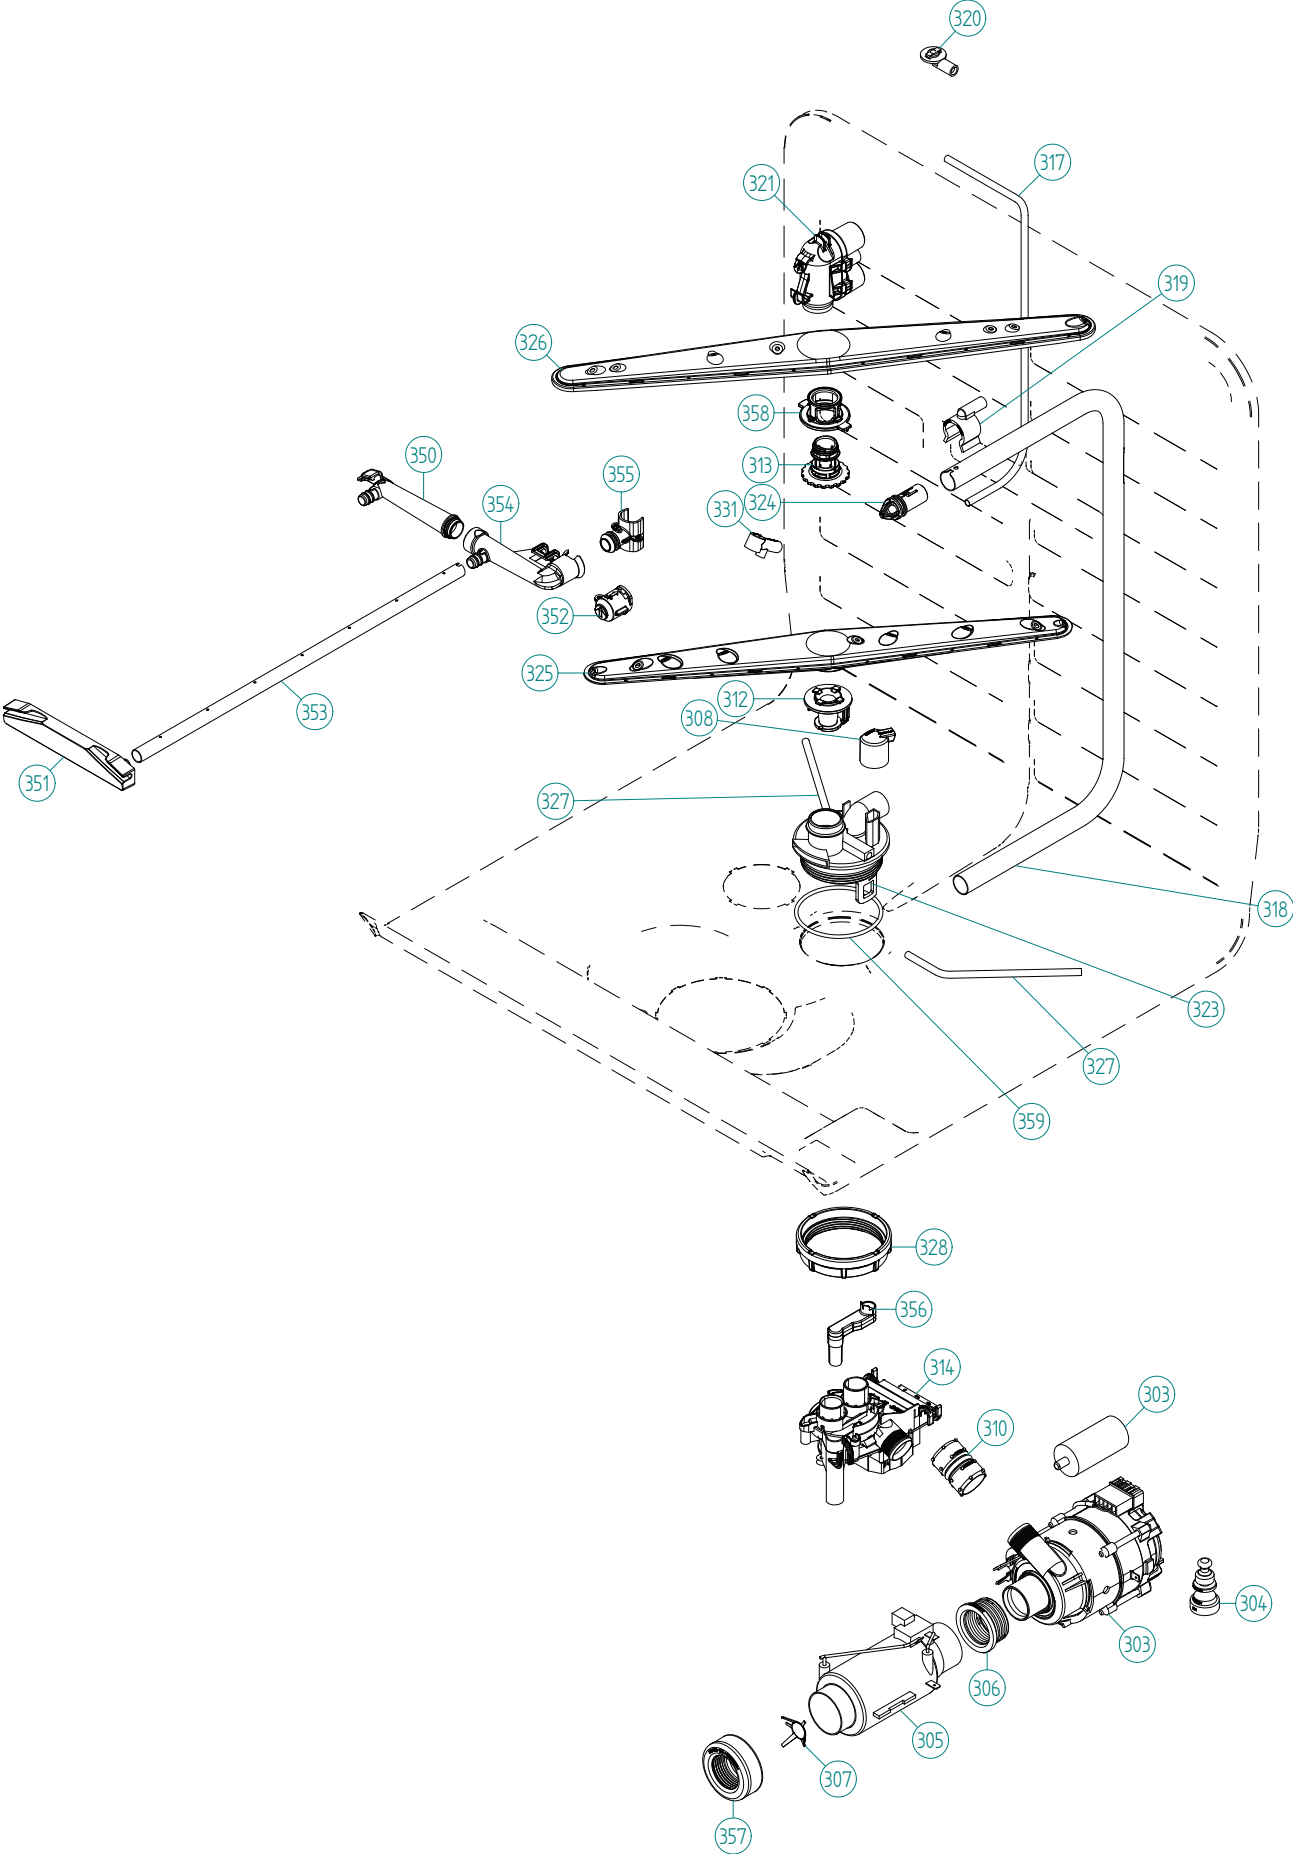

Wash System

ASKO, D5894 XXL HS US - Stainless (DW90.3)

Pos	Spare part No.	Description	Qty	Comment
301	8078001	-	1 Pc's	Not a spare part
303	8078082	CIRC.PUMP 120V 60HZ	1 Pc's	
303-a	8083804	Capacitor 7 0UF 400V P2 CLASS	1 Pc's	
304	8079683	RUBBER DAMPER HI CIRC.PUMP UL4	1 Pc's	
305	8801463	HEATER W.INSERT 1200W120V DW70	1 Pc's	
306	8079531	SEALING HEATER DW70 UL4	1 Pc's	Only 1 pc from 2009-06-11
307	8079575	INSERT FOR HEATER	1 Pc's	
308	8073385-77	Cup Drainage Gray	1 Pc's	
310	8801409	KIT HOSE INCL.CLAMPS CIRK.PUMP	1 Pc's	
312	8801270	Spray Arm Bearing Kit	1 Pc's	
313	8079108-77	SPRAYARM BEARING H&L U.BASKET	1 Pc's	
314	8078085	WATER DIVERTER VALVE 120V 60HZ	1 Pc's	
314-a	8073003	O-ring	2 Pc's	
317	8079145	SPRAY PIPE KNIFE SPRAYER H&L	1 Pc's	
318	8079112-EDH	SPRAYTUBE ADJ. U-BASK XXL 8,5	1 Pc's	
319	8057504-77	SPRAY PIPE GROMMET LOWER GREY	1 Pc's	
320	8057503-77	Spray Pipe Grommet Upper Gray	1 Pc's	
321	8801359	SPRAYTOWER COMPL H&L BASKET	1 Pc's	
323	8081911-LL-77	SPRAYTOWER L FOR 2 NOZZLE UL4	1 Pc's	
324	8079113-77	GUIDE SPRAYTUBE ADJ BASKET	1 Pc's	
325	8072891	Spray Arm Lower Complete	1 Pc's	
326	8079111	SPRAYARM CPL H&L BASKET	1 Pc's	
327	8073381	Tube Pot Rinse	1 Pc's	
327	8079147	POT RINSE TUBE	1 Pc's	
327-a	8902085	Screw 20T for Plastic	2 Pc's	
328	8071607	Locking Spray Pipe Bearing	1 Pc's	
331	8072543-77	Spray Nozzle	2 Pc's	For part no 8073381 and 8076902-L-77
350	8079268-77	TERMINAL CONN.SPRAY TUBE M.B	1 Pc's	
351	8079265-77	SPRAY TUBE HOLDER MIDDLEBASKET	1 Pc's	
352	8079576-77	Cap Spray Tube Inlet Mid/Bask	1 Pc's	
353	8080860	SPRAY PIPE MIDDLE BASKET	2 Pc's	
354	8079266-77	CONNECTION SPRAY PIPE BASKET	1 Pc's	
355	8079267-77	SPRAY PIPE GROMMET MIDDLE BASK	1 Pc's	
356	8080666	OVERFLOW CHANNEL	1 Pc's	
357	8083603	SEALING HEATER BOTTOM SUMP	1 Pc's	
358	8079261-77	INSERT SPRAYARM BEAR.H&L BASK.	1 Pc's	
359	8901765	ORing det Comp 03/04 DW	1 Pc's