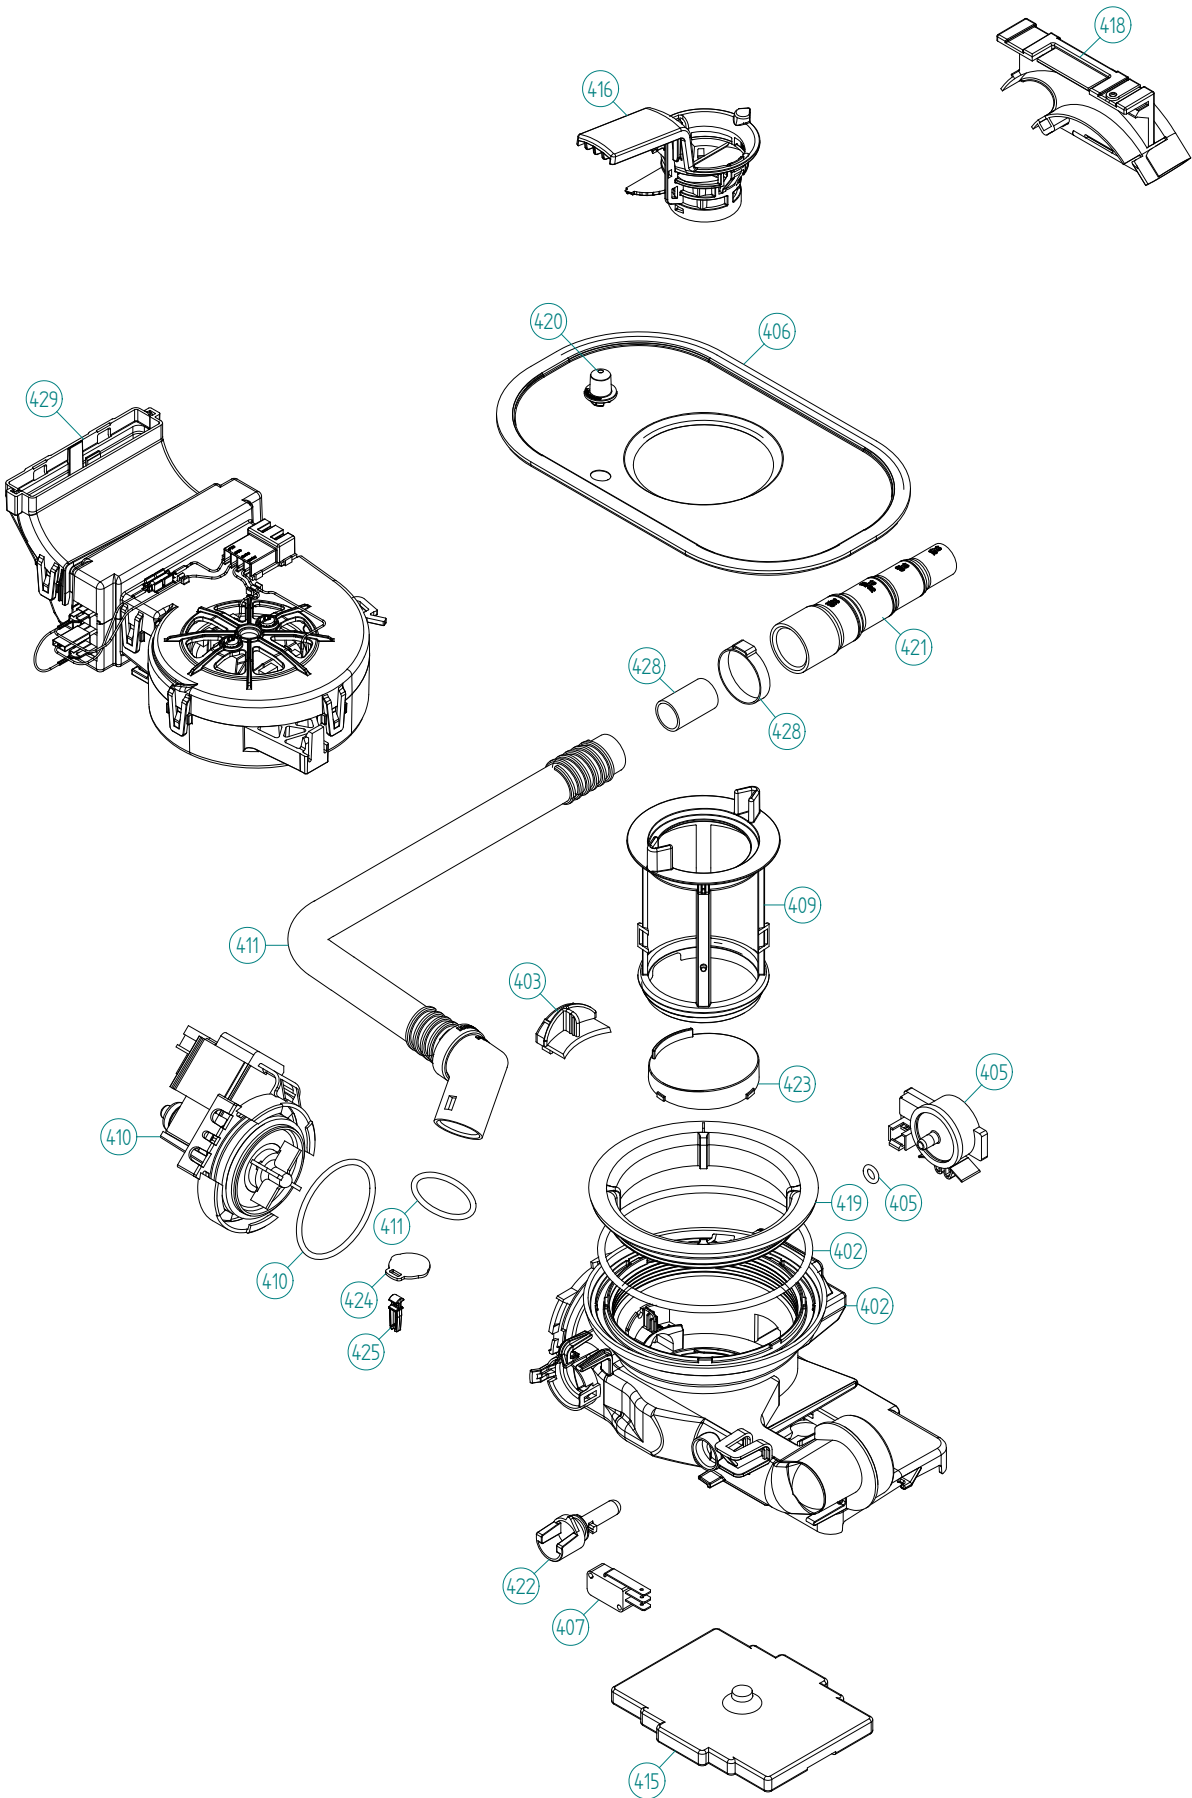

Bottom well and related parts

ASKO, D5894 XXL HS US - Stainless (DW90.3)

Pos	Spare part No.	Description	Qty	Comment
402	8084691	BOTTOM WELL PRESSURE SENS. UL4	1 Pc's	
402-a	8081039	O-RING 110x4	1 Pc's	
403	8078033	Rinse Cap Bottom Well - Yellow	1 Pc's	
405	8073839	Pressure Sensor	1 Pc's	
405-a	8074040	O-Ring-Press Sensor	1 Pc's	
406	8074364	Strainer DW20	1 Pc's	
407	8073835	Microswitch Float	1 Pc's	
409	8078038-77	Pipe Filter DW70	1 Pc's	
410	8078089	Drain Pump 120V 60Hz	1 Pc's	
410-a	8002584	ORing Drain Pump 05/06 DW	1 Pc's	
411	8083478	OUTLET HOSE HARD END CUFF US	1 Pc's	
411-a	8901768	O-RING 32,3X3 (BD)	1 Pc's	
415	8078025	Float	1 Pc's	
416	8078039-77	Strainer Basket Grey	1 Pc's	
418	8072528-77	Holder Outlet Hose	1 Pc's	
418-a	33700450	Cable Strip	1 Pc's	
418-b	8902072	SCREW PT KB40X10 WN1442 GALV	1 Pc's	
419	8072848	Lockring Bottom Well	1 Pc's	
420	8074760-77	Ventilator	1 Pc's	
421	8075321	End Cuff	1 Pc's	
422	8078096	Thermistor	1 Pc's	
423	8080827	BOTTOM LID TUBE FILTER	1 Pc's	
424	8079691	SEALING FLAT NON RETURN VALVE	1 Pc's	
425	8083211	HOOK NON RETURN VALVE	1 Pc's	
428	8079698	SLEEVE OUTLET HOSE USA	1 Pc's	
428-a	8052239	Hose Clamp	1 Pc's	
429	8078095	EXPRESSDRY CPL 120V UL4	1 Pc's