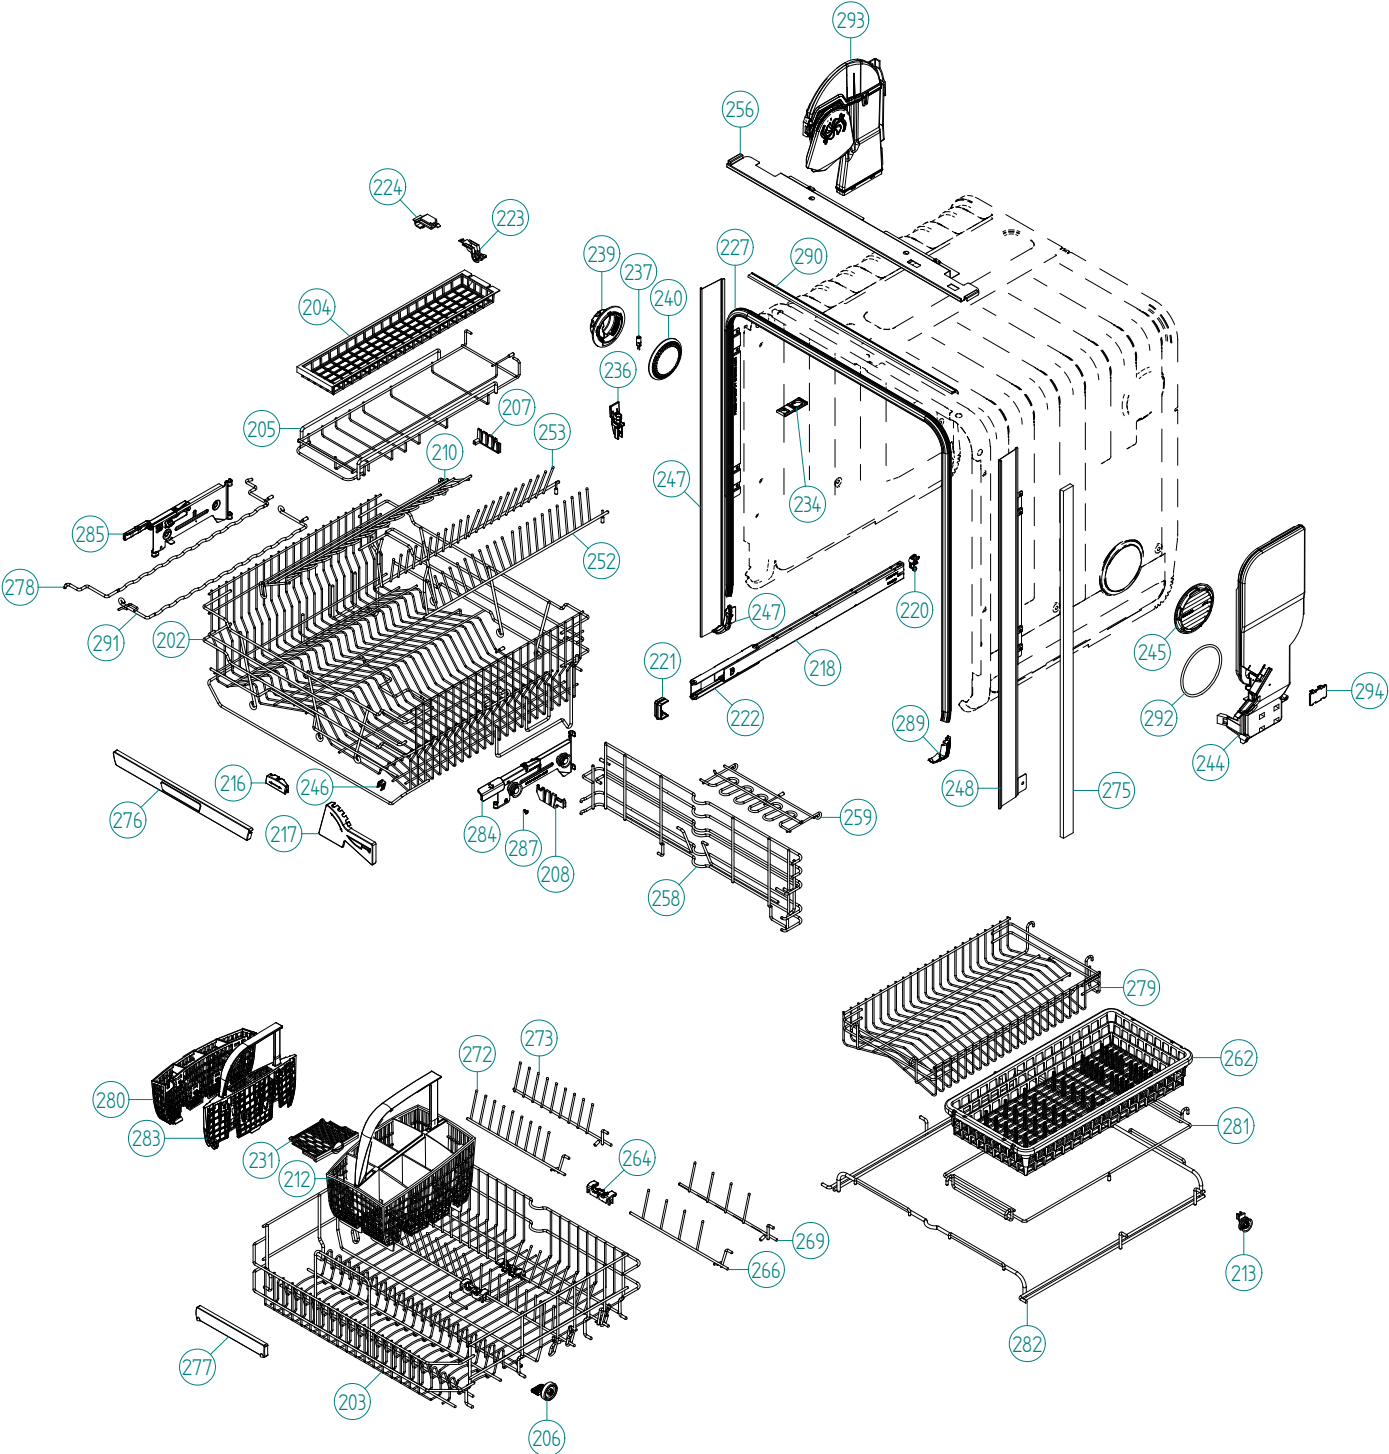

Base and related parts

ASKO, D5894 XXL HS US - Stainless (DW90.3)

Pos	Spare part No.	Description	Qty	Comment
101	8801387	BOTTOM OUTER COMPL.	1 Pc's	
101-a	8901104	Screw 20 Torx Machine	2 Pc's	
101-b	8901110	Screw w/ORing DW 05/06 25T	4 Pc's	
102	8078006	REAR PANEL	1 Pc's	
102-a	8902357	Screw	4 Pc's	
105	8074228	Leveling Foot M10X75 T30 8.8 FZB	2 Pc's	
106	8082222	FOOT ADJUSTABLE FROM FRONT CPL	1 Pc's	
108	8073480	Toe Kick bracket Right & Left	2 Pc's	
111	8073481-49	Toe Kick Bracket Clip L-Grey	2 Pc's	
114	8078109	SOUND ABSORP. SELF AD. RIGHT	1 Pc's	
115	8078108	SOUND ABSORP. SELF AD. LEFT	1 Pc's	
116	8078114	SOUND ABSORBENT GUARD PLATE	1 Pc's	
118	8078112	SOUND AB.BLOCK BOTTOM OUTER	2 Pc's	
119	8078122	SOUND ABSORPTION PROFILE	1 Pc's	
125	8078008-81	GUARD PLATE STRAIGHT TITANIUM	1 Pc's	
125-a	8902357	Screw	4 Pc's	
133	8051957	Glide Foot	3 Pc's	
134	8088592	DOORSRING CPL HARD DAMPER RED	2 Pc's	
135	8083262	CORD SET 15A AMERICA	1 Pc's	
137	8083041	Terminal Block w/RFI DW70	1 Pc's	
137-a	8901097	Screw Terminal	1 Pc's	
138	8801374	KIT INL.VALVE/LOCKARM SEC.120V	1 Pc's	
141	8079522	PEX Inlet hose DW	1 Pc's	
142	8006948	Grommet	1 Pc's	
144	8074585	Felt Kick Plate 05	1 Pc's	
148	8073506-81	kick plate metallic	1 Pc's	
149	8054907	BRACKET LAMP SWITCH	1 Pc's	
149-a	8902087	Screw Plastic Housing 20 Torx	1 Pc's	
150	8087937	MICROSWITCH LIGH STRAIGHT LEVE	1 Pc's	
162	8079832	CABLE HOLDER SRC-8-01	1 Pc's	
163	8078113	SOUND ABSORPTION REARPANEL	1 Pc's	
164	8079597	LOCK ARM INLET VALVE	1 Pc's	
165	8078013	DOOR SPRING HOLDER	2 Pc's	
165-a	8902362	SCREW RTK ST 4,2X9,5 FZB WAX.	2 Pc's	
166	8901779	O-RING 10X3,5	1 Pc's	