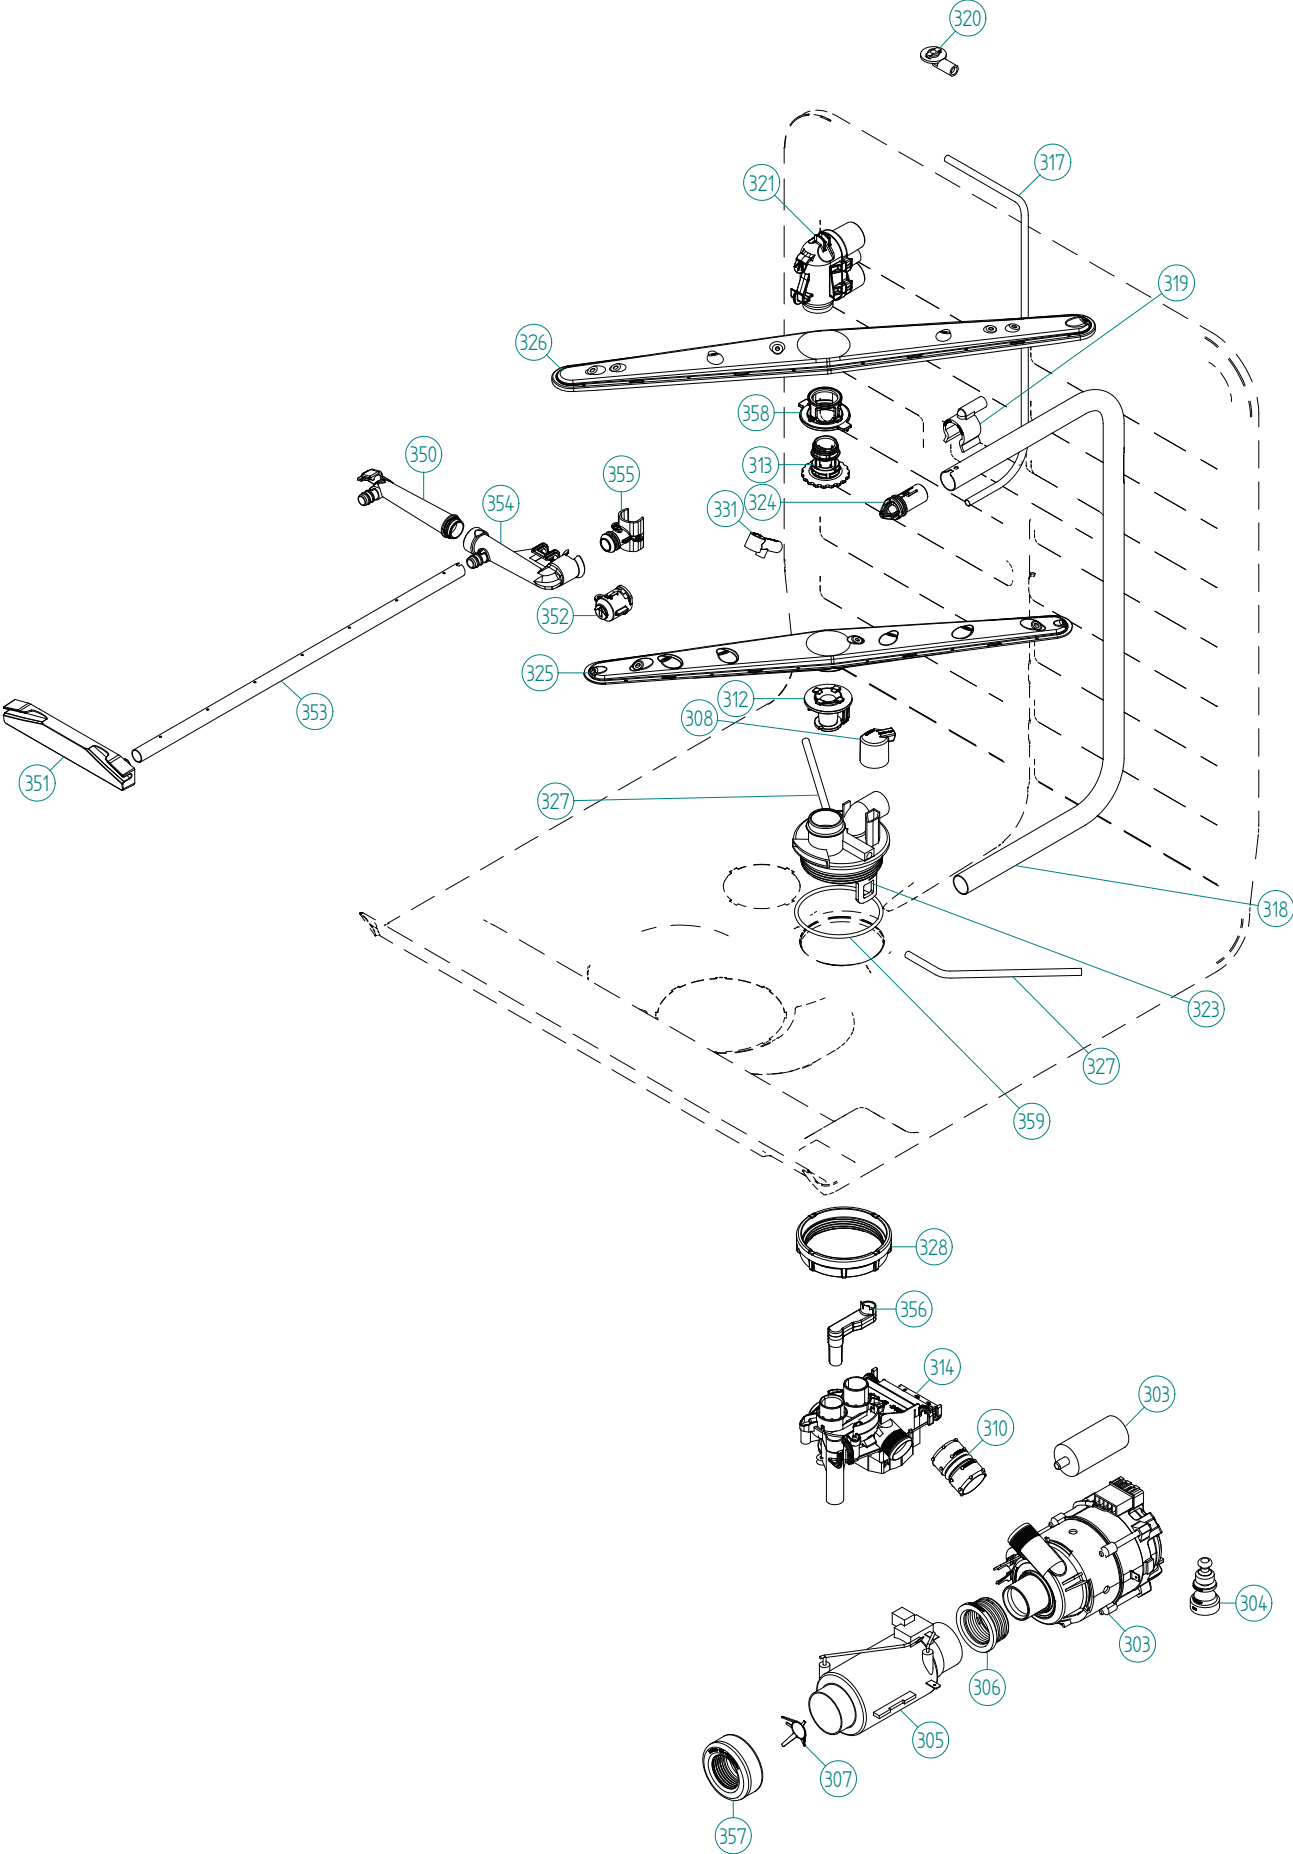

Wash System

ASKO, D5894 XXL HS US - Stainless (DW90.3)

Pos	Spare part No.	Description	Qty	Comment
301	8078001	-	1 Pc's	Not a spare part
303	8078082	CIRC.PUMP 120V 60HZ	1 Pc's	
303-a	8083804	Capacitor 7 0UF 400V P2 CLASS	1 Pc's	
304	8079683	RUBBER DAMPER HI CIRC.PUMP UL4	1 Pc's	
305	8801463	HEATER W.INSERT 1200W120V DW70	1 Pc's	
306	8079531	SEALING HEATER DW70 UL4	1 Pc's	Only 1 pc from 2009-06-11
307	8079575	INSERT FOR HEATER	1 Pc's	
308	8073385-77	Cup Drainage Gray	1 Pc's	
310	8801409	KIT HOSE INCL.CLAMPS CIRK.PUMP	1 Pc's	
312	8801270	Spray Arm Bearing Kit	1 Pc's	
313	8079108-77	SPRAYARM BEARING H&L U.BASKET	1 Pc's	
314	8078085	WATER DIVERTER VALVE 120V 60HZ	1 Pc's	
314-a	8073003	O-ring	2 Pc's	
317	8079145	SPRAY PIPE KNIFE SPRAYER H&L	1 Pc's	
318	8079112-EDH	SPRAYTUBE ADJ. U-BASK XXL 8,5	1 Pc's	
319	8057504-77	SPRAY PIPE GROMMET LOWER GREY	1 Pc's	
320	8057503-77	Spray Pipe Grommet Upper Gray	1 Pc's	
321	8801359	SPRAYTOWER COMPL H&L BASKET	1 Pc's	
323	8081911-LL-77	SPRAYTOWER L FOR 2 NOZZLE UL4	1 Pc's	
324	8079113-77	GUIDE SPRAYTUBE ADJ BASKET	1 Pc's	
325	8072891	Spray Arm Lower Complete	1 Pc's	
326	8079111	SPRAYARM CPL H&L BASKET	1 Pc's	
327	8073381	Tube Pot Rinse	1 Pc's	
327	8079147	POT RINSE TUBE	1 Pc's	
327-a	8902085	Screw 20T for Plastic	2 Pc's	
328	8071607	Locking Spray Pipe Bearing	1 Pc's	
331	8072543-77	Spray Nozzle	2 Pc's	For part no 8073381 and 8076902-L-77
350	8079268-77	TERMINAL CONN.SPRAY TUBE M.B	1 Pc's	
351	8079265-77	SPRAY TUBE HOLDER MIDDLEBASKET	1 Pc's	
352	8079576-77	Cap Spray Tube Inlet Mid/Bask	1 Pc's	
353	8080860	SPRAY PIPE MIDDLE BASKET	2 Pc's	
354	8079266-77	CONNECTION SPRAY PIPE BASKET	1 Pc's	
355	8079267-77	SPRAY PIPE GROMMET MIDDLE BASK	1 Pc's	
356	8080666	OVERFLOW CHANNEL	1 Pc's	
357	8083603	SEALING HEATER BOTTOM SUMP	1 Pc's	
358	8079261-77	INSERT SPRAYARM BEAR.H&L BASK.	1 Pc's	
359	8901765	ORing det Comp 03/04 DW	1 Pc's