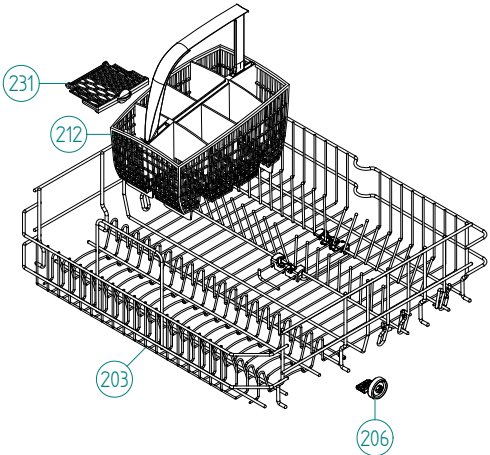

Prod. No: 1075624121

April 25th 2012

ASKO Appliances Inc.

4001 E Plano Parkway #1004001 E Plano Parkway #100
Plano, Texas 75074

Base and related parts

ASKO, D5624 XXL US - Stainless (DW90.2)

Pos	Spare part No.	Description	Qty	Comment
101	8801387	BOTTOM OUTER COMPL.	1 Pc's	
101-a	8901104	Screw 20 Torx Machine	2 Pc's	
101-b	8901110	Screw w/ORing DW 05/06 25T	4 Pc's	
102	8078006	REAR PANEL	1 Pc's	
102-a	8902357	Screw	4 Pc's	
105	8074228	Leveling Foot M10X75 T30 8.8 FZB	3 Pc's	
108	8073480	Toe Kick bracket Right & Left	2 Pc's	
111	8073481-49	Toe Kick Bracket Clip L-Grey	2 Pc's	
116	8082272	Sound Absorb Protective Plate	1 Pc's	
125	8078008-81	GUARD PLATE STRAIGHT TITANIUM	1 Pc's	
125-a	8902357	Screw	4 Pc's	
133	8051957	Glide Foot	3 Pc's	
134	8088591	DOORSRING CPL HARD DAMPER YEL	2 Pc's	
135	8083262	CORD SET 15A AMERICA	1 Pc's	
137	8083041	Terminal Block w/RFI DW70	1 Pc's	
137-a	8901097	Screw Terminal	1 Pc's	
140	8801376	KIT INL.VALVE/LOCKARM SING120V	1 Pc's	
141	8079522	PEX Inlet hose DW	1 Pc's	
142	8006948	Grommet	1 Pc's	
148	8073506-81	kick plate metallic	1 Pc's	
164	8079597	LOCK ARM INLET VALVE	1 Pc's	
165	8078013	DOOR SPRING HOLDER	2 Pc's	
165-a	8902362	SCREW RTK ST 4,2X9,5 FZB WAX.	2 Pc's	
166	8901779	O-RING 10X3,5	1 Pc's	