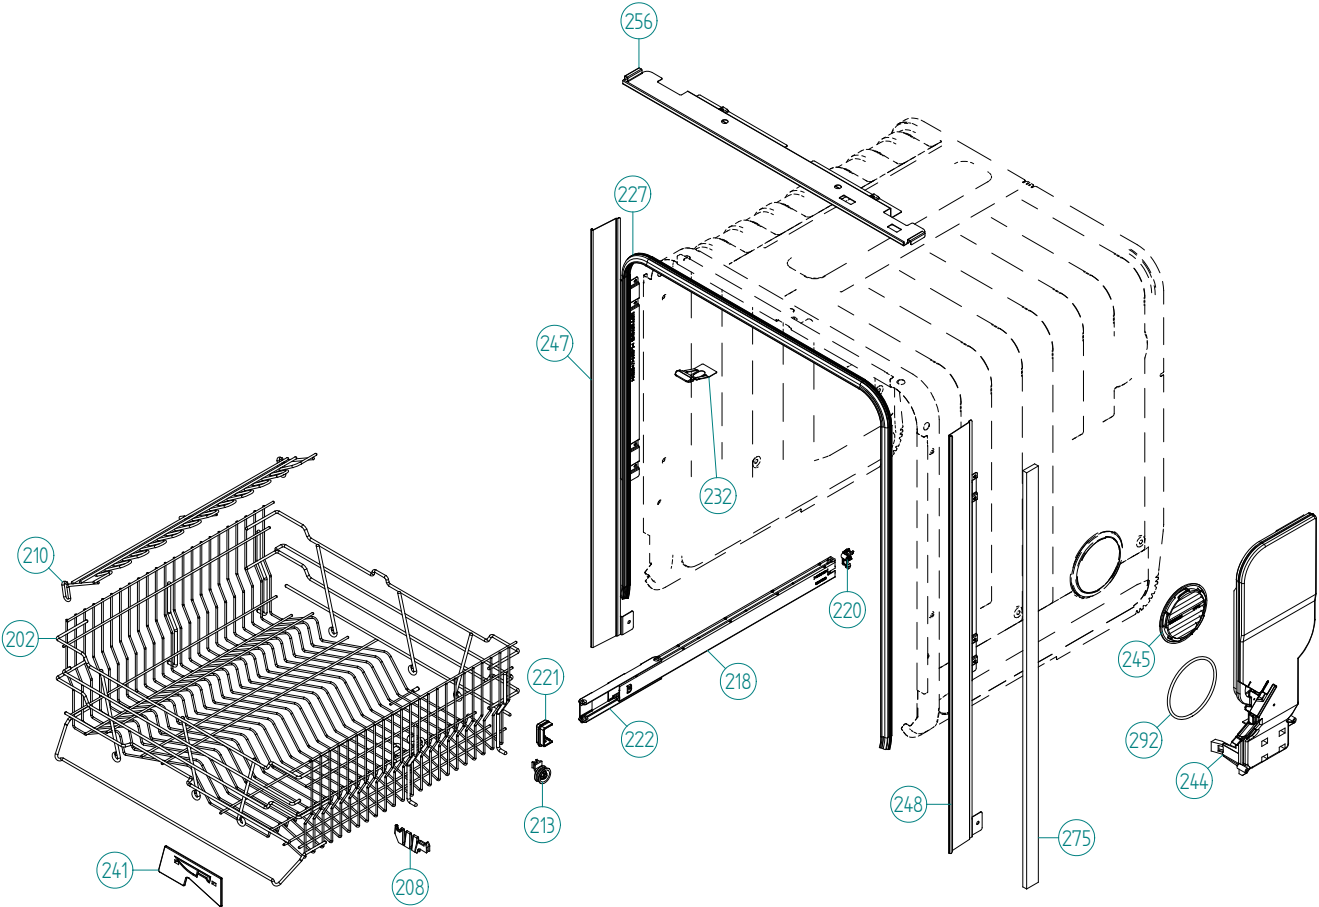

Prod. No: 1075624121

April 25th 2012

ASKO Appliances Inc.

4001 E Plano Parkway #1004001 E Plano Parkway #100
Plano, Texas 75074

Base and related parts

ASKO, D5624 XXL US - Stainless (DW90.2)

Pos	Spare part No.	Description	Qty	Comment
101	8801387	BOTTOM OUTER COMPL.	1 Pc's	
101-a	8901104	Screw 20 Torx Machine	2 Pc's	
101-b	8901110	Screw w/ORing DW 05/06 25T	4 Pc's	
102	8078006	REAR PANEL	1 Pc's	
102-a	8902357	Screw	4 Pc's	
105	8074228	Leveling Foot M10X75 T30 8.8 FZB	3 Pc's	
108	8073480	Toe Kick bracket Right & Left	2 Pc's	
111	8073481-49	Toe Kick Bracket Clip L-Grey	2 Pc's	
116	8082272	Sound Absorb Protective Plate	1 Pc's	
125	8078008-81	GUARD PLATE STRAIGHT TITANIUM	1 Pc's	
125-a	8902357	Screw	4 Pc's	
133	8051957	Glide Foot	3 Pc's	
134	8088591	DOORSRING CPL HARD DAMPER YEL	2 Pc's	
135	8083262	CORD SET 15A AMERICA	1 Pc's	
137	8083041	Terminal Block w/RFI DW70	1 Pc's	
137-a	8901097	Screw Terminal	1 Pc's	
140	8801376	KIT INL.VALVE/LOCKARM SING120V	1 Pc's	
141	8079522	PEX Inlet hose DW	1 Pc's	
142	8006948	Grommet	1 Pc's	
148	8073506-81	kick plate metallic	1 Pc's	
164	8079597	LOCK ARM INLET VALVE	1 Pc's	
165	8078013	DOOR SPRING HOLDER	2 Pc's	
165-a	8902362	SCREW RTK ST 4,2X9,5 FZB WAX.	2 Pc's	
166	8901779	O-RING 10X3,5	1 Pc's	