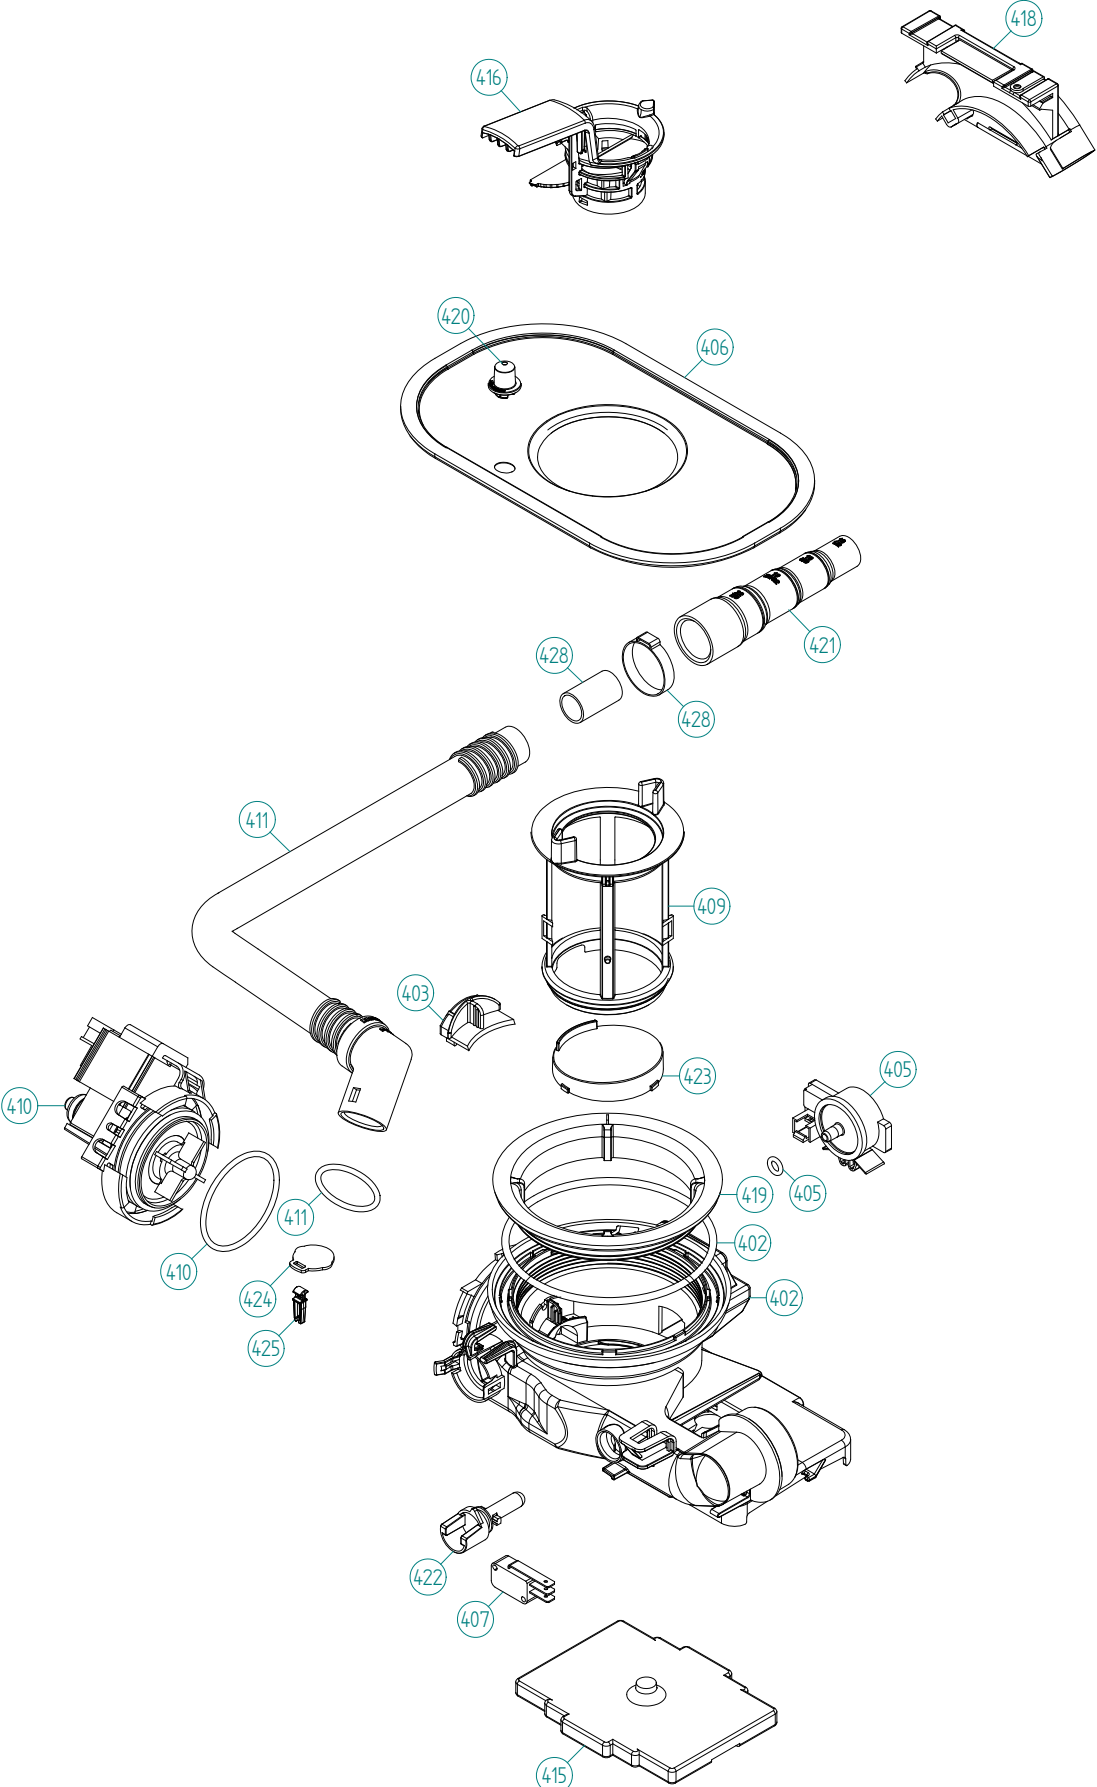

Bottom well and related parts

ASKO, D5624 XXL US - Stainless (DW90.2)

Pos	Spare part No.	Description	Qty	Comment
402	8084691	BOTTOM WELL PRESSURE SENS. UL4	1 Pc's	
402-a	8081039	O-RING 110x4	1 Pc's	
403	8078033	Rinse Cap Bottom Well - Yellow	1 Pc's	
405	8073839	Pressure Sensor	1 Pc's	
405-a	8074040	O-Ring-Press Sensor	1 Pc's	
406	8074364	Strainer DW20	1 Pc's	
407	8073835	Microswitch Float	1 Pc's	
409	8078038-77	Pipe Filter DW70	1 Pc's	
410	8078089	Drain Pump 120V 60Hz	1 Pc's	
410-a	8002584	ORing Drain Pump 05/06 DW	1 Pc's	
411	8083478	OUTLET HOSE HARD END CUFF US	1 Pc's	
411-a	8901768	O-RING 32,3X3 (BD)	1 Pc's	
415	8078025	Float	1 Pc's	
416	8078039-77	Strainer Basket Grey	1 Pc's	
418	8072528-77	Holder Outlet Hose	1 Pc's	
418-a	33700450	Cable Strip	1 Pc's	
418-b	8902072	SCREW PT KB40X10 WN1442 GALV	1 Pc's	
419	8072848	Lockring Bottom Well	1 Pc's	
420	8074760-77	Ventilator	1 Pc's	
421	8075321	End Cuff	1 Pc's	
422	8078096	Thermistor	1 Pc's	
423	8080827	BOTTOM LID TUBE FILTER	1 Pc's	
424	8079691	SEALING FLAT NON RETURN VALVE	1 Pc's	
425	8083211	HOOK NON RETURN VALVE	1 Pc's	
428	8079698	SLEEVE OUTLET HOSE USA	1 Pc's	
428-a	8052239	Hose Clamp	1 Pc's