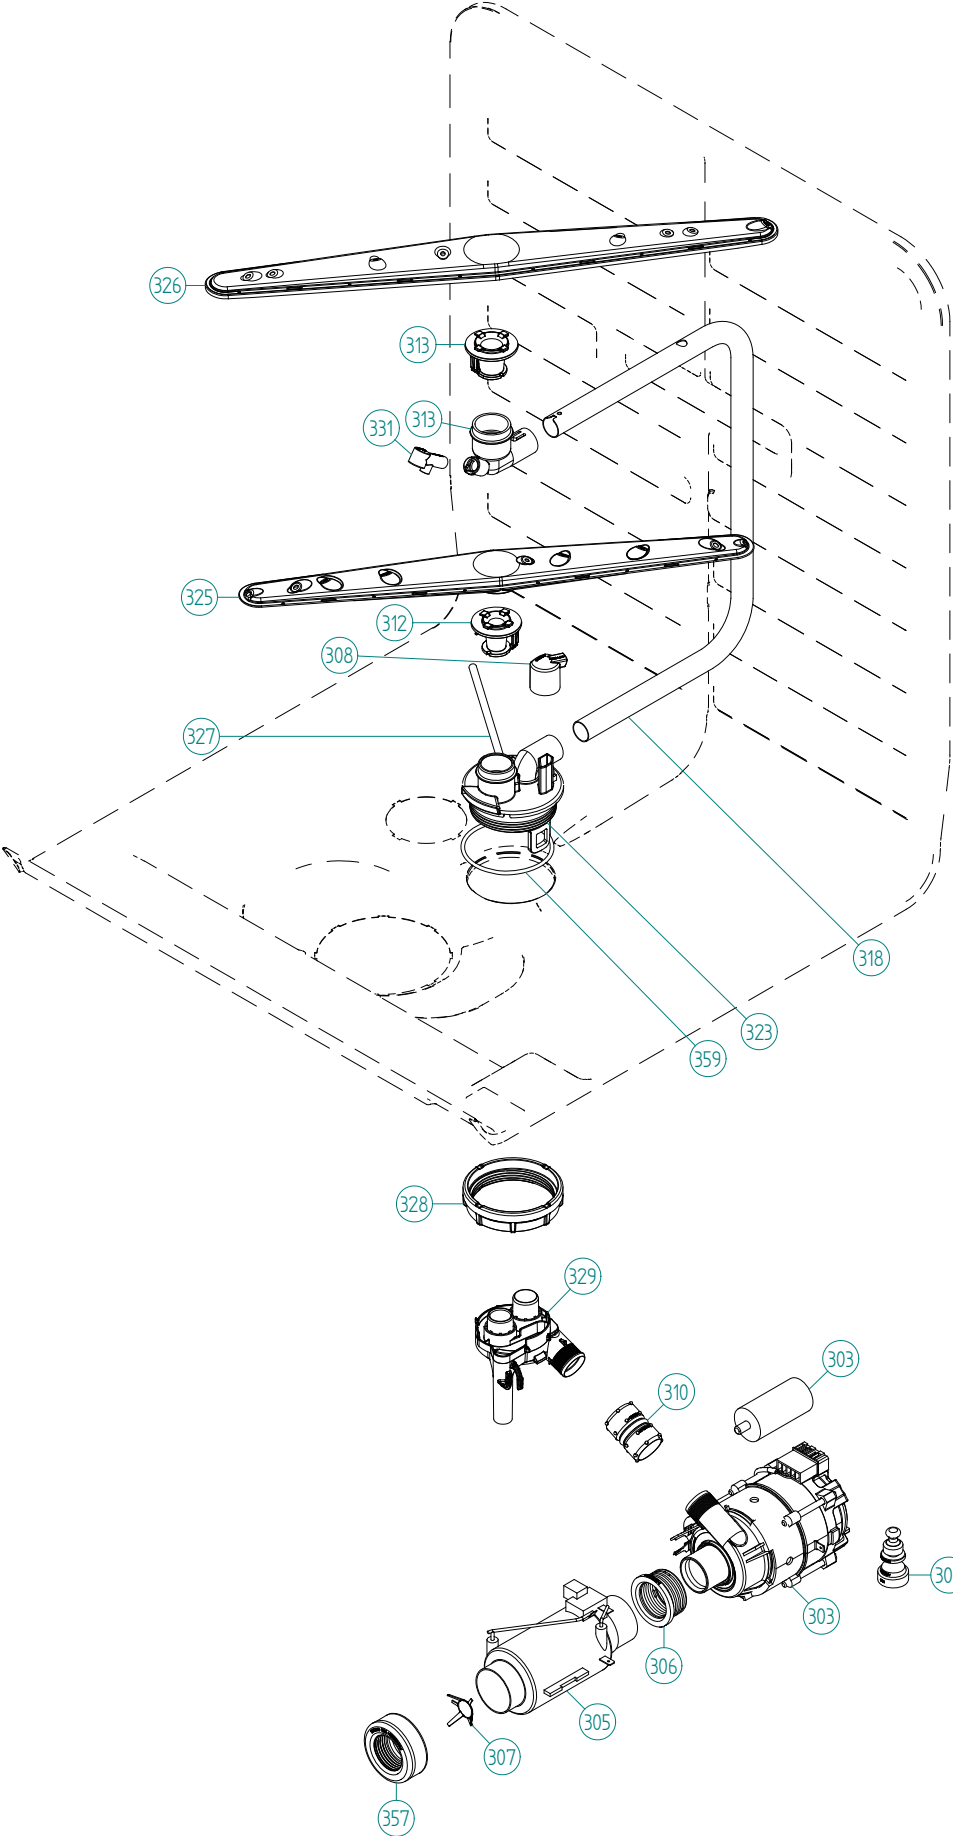

Wash System

ASKO, D5624 XXL US - Stainless (DW90.2)

Pos	Spare part No.	Description	Qty	Comment
301	8078001	-	1 Pc's	Not a spare part
303	8078082	CIRC.PUMP 120V 60HZ	1 Pc's	
303-a	8083804	Capacitor 7 0UF 400V P2 CLASS	1 Pc's	
304	8079683	RUBBER DAMPER HI CIRC.PUMP UL4	1 Pc's	
305	8801463	HEATER W.INSERT 1200W120V DW70	1 Pc's	
306	8079531	SEALING HEATER DW70 UL4	1 Pc's	Only 1 pc from 2009-06-11
307	8079575	INSERT FOR HEATER	1 Pc's	
308	8073385-77	Cup Drainage Gray	1 Pc's	
310	8801409	KIT HOSE INCL.CLAMPS CIRK.PUMP	1 Pc's	
312	8801270	Spray Arm Bearing Kit	1 Pc's	
313	8801268	Spray Arm Bearing Kit	1 Pc's	
313	8801268	KIT SPRAYARM BEAR. UPPER DW20	1 Pc's	
318	8073387-E	SPRAY PIPE Ø18 XXL	1 Pc's	
323	8801270	KIT SPRAYARM BEAR. LOW NOZZLE	1 Pc's	
325	8072891	Spray Arm Lower Complete	1 Pc's	
326	8072894	Spray Arm Upper Complete	1 Pc's	
327	8073381	Tube Pot Rinse	1 Pc's	
327-a	8902085	Screw 20T for Plastic	2 Pc's	
328	8071607	Locking Spray Pipe Bearing	1 Pc's	
329	8078086	INTERMEDIATE	1 Pc's	
331	8072543-77	Spray Nozzle	1 Pc's	For part no 8073381 and 8076902-L-77
357	8083603	SEALING HEATER BOTTOM SUMP	1 Pc's	
359	8901765	ORing det Comp 03/04 DW	1 Pc's