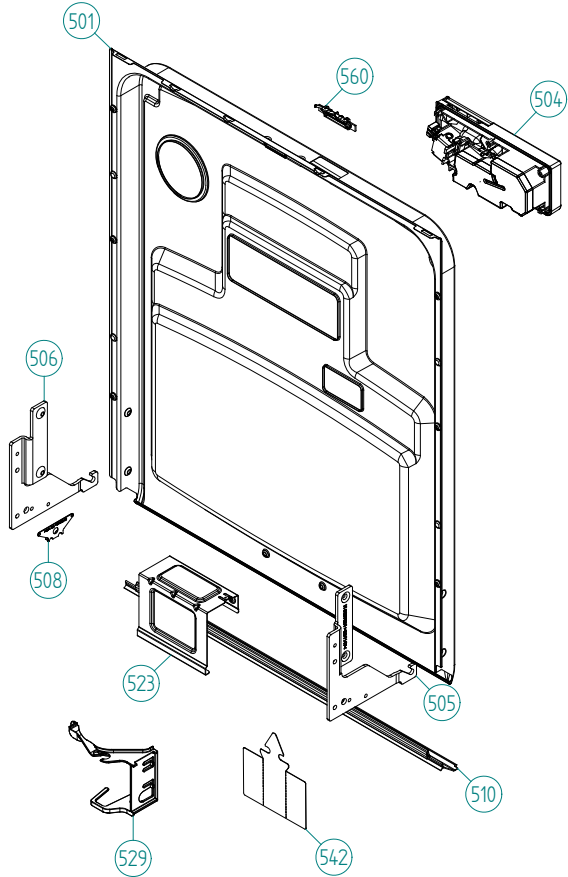

Baskets and related parts

ASKO, D5624 XXL US - Stainless (DW90.2)

Pos	Spare part No.	Description	Qty	Comment
201	8057056	-	1 Pc's	Not a spare part
202	8801315-36	UPPER BASKET EXCL D.GREY 07	1 Pc's	
203	8801316-36	LOWER BASKET EXCL D.GREY 07	1 Pc's	New design
206	8079257-77	WHEEL FOR LOW DISHW BASKET CPL	8 Pc's	
208	8071214-77	Knife Holder 05/06 DW	2 Pc's	
210	8071337-36	Cup Shelf Wine Glass 05/06 DW	1 Pc's	
212	8801396-77	Cutlery Bskt for Stnd Tines	1 Pc's	
213	8058498-77	Upper Basket Wheel	4 Pc's	
218	8801350	DW Upper Basket Guide Rail Kit	2 Pc's	
220	8057978-77	DW Rail Stop - Back Grey	2 Pc's	
221	8088703-77	BASKET STOP	2 Pc's	
222	8801349-77	KIT BALL HOLDER INCL. BALLS	1 Pc's	
227	8057489-F	DOOR STRIP XXL DW70	1 Pc's	
231	8079251-77	DOOR CUTLERYBASKET UL4	1 Pc's	
232	8801240	Lock Catch incl Screw&Nut	1 Pc's	
241	8057506-77	Knife Stop	1 Pc's	
244	8078300	AIRBREAK STD. DW70 UL4	1 Pc's	
245	8057536-77	LOCKRING AIREBREAKER GREY	1 Pc's	
247	8074342-E-90	TRIM STRIP LEFT XXL SS	1 Pc's	
248	8074343-E-90	Trim Strip Right XXL SS	1 Pc's	
256	8075663-90	TRIM RAIL LOW USA STAINLESS	1 Pc's	
275	8070614	SEALING STRIPE TRIM STRIPE USA	2 Pc's	
292	8901778	O-RING 95X4	1 Pc's	

Inner door, panel and related parts

ASKO, D5624 XXL US - Stainless (DW90.2)

Pos	Spare part No.	Description	Qty	Comment
501	8801382	Inner Door DW70	1 Pc's	
501-b	8902121	SCREW A2-MKFT 5X10	4 Pc's	
504	8083095	COMBIDISP AWECO REED 120V DW90	1 Pc's	
505	8089953	HINGE RIGHT PAINTED	1 Pc's	
506	8089952	HINGE LEFT PAINTED	1 Pc's	
507	8057530	Screw hinge 05	2 Pc's	
507-a	33500262	Nut Term Block	2 Pc's	
508	8088699	WASHER HINGE BEARING	2 Pc's	
510	8801294	DOOR SEAL LOWER W.CORNER GUARD	1 Pc's	
511	8091880-90	DOOR OUTER INT HANDLE USA	1 Pc's	
511-a	8900646	Screw 20 Torx SS	6 Pc's	
523	8057983	Brace	1 Pc's	
523-a	8900646	Screw 20 Torx SS	2 Pc's	
523-b	8902357	Screw	2 Pc's	
529	8074278	Bracket for harness	1 Pc's	
542	8079686	COVER, CABLES DW70	1 Pc's	
560	8084042	LOCK HEEL	1 Pc's	