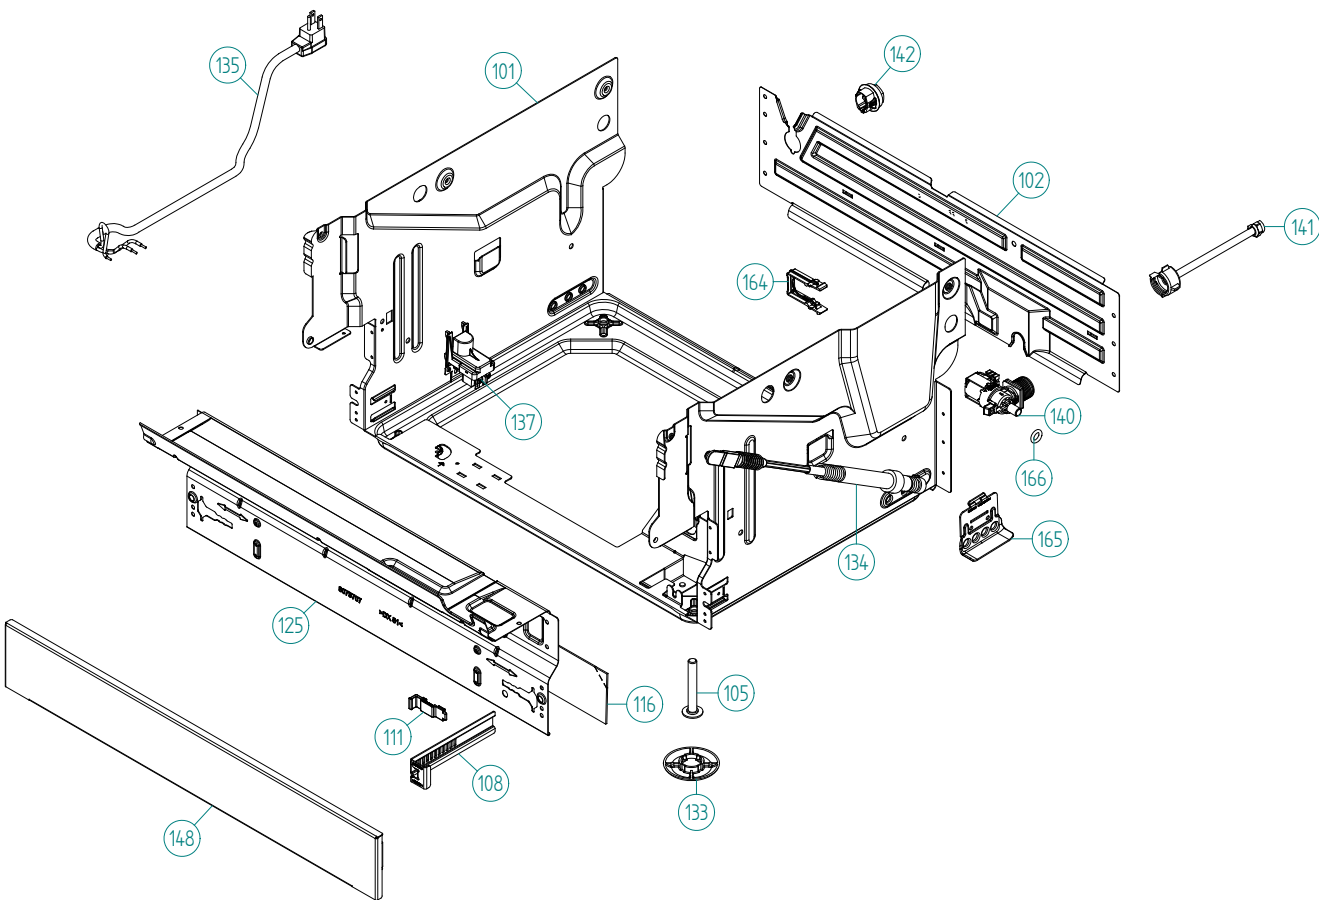

Prod. No: 1075624121

April 25th 2012

ASKO Appliances Inc.

4001 E Plano Parkway #1004001 E Plano Parkway #100
Plano, Texas 75074

Base and related parts

ASKO, D5624 XXL US - Stainless (DW90.2)

Pos	Spare part No.	Description	Qty	Comment
101	8801387	BOTTOM OUTER COMPL.	1 Pc's	
101-a	8901104	Screw 20 Torx Machine	2 Pc's	
101-b	8901110	Screw w/ORing DW 05/06 25T	4 Pc's	
102	8078006	REAR PANEL	1 Pc's	
102-a	8902357	Screw	4 Pc's	
105	8074228	Leveling Foot M10X75 T30 8.8 FZB	3 Pc's	
108	8073480	Toe Kick bracket Right & Left	2 Pc's	
111	8073481-49	Toe Kick Bracket Clip L-Grey	2 Pc's	
116	8082272	Sound Absorb Protective Plate	1 Pc's	
125	8078008-81	GUARD PLATE STRAIGHT TITANIUM	1 Pc's	
125-a	8902357	Screw	4 Pc's	
133	8051957	Glide Foot	3 Pc's	
134	8088591	DOORSRING CPL HARD DAMPER YEL	2 Pc's	
135	8083262	CORD SET 15A AMERICA	1 Pc's	
137	8083041	Terminal Block w/RFI DW70	1 Pc's	
137-a	8901097	Screw Terminal	1 Pc's	
140	8801376	KIT INL.VALVE/LOCKARM SING120V	1 Pc's	
141	8079522	PEX Inlet hose DW	1 Pc's	
142	8006948	Grommet	1 Pc's	
148	8073506-81	kick plate metallic	1 Pc's	
164	8079597	LOCK ARM INLET VALVE	1 Pc's	
165	8078013	DOOR SPRING HOLDER	2 Pc's	
165-a	8902362	SCREW RTK ST 4,2X9,5 FZB WAX.	2 Pc's	
166	8901779	O-RING 10X3,5	1 Pc's	