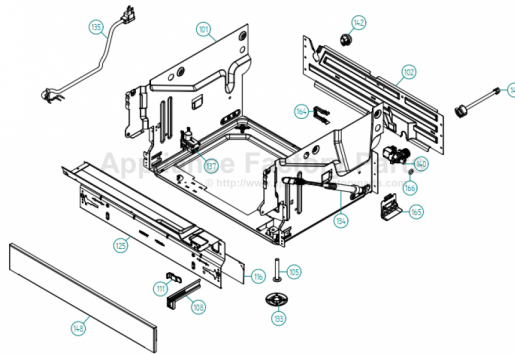

[Find Your ASKO Dishwasher Parts - Select From 210 Models](#)

----- Manual continues below part list -----