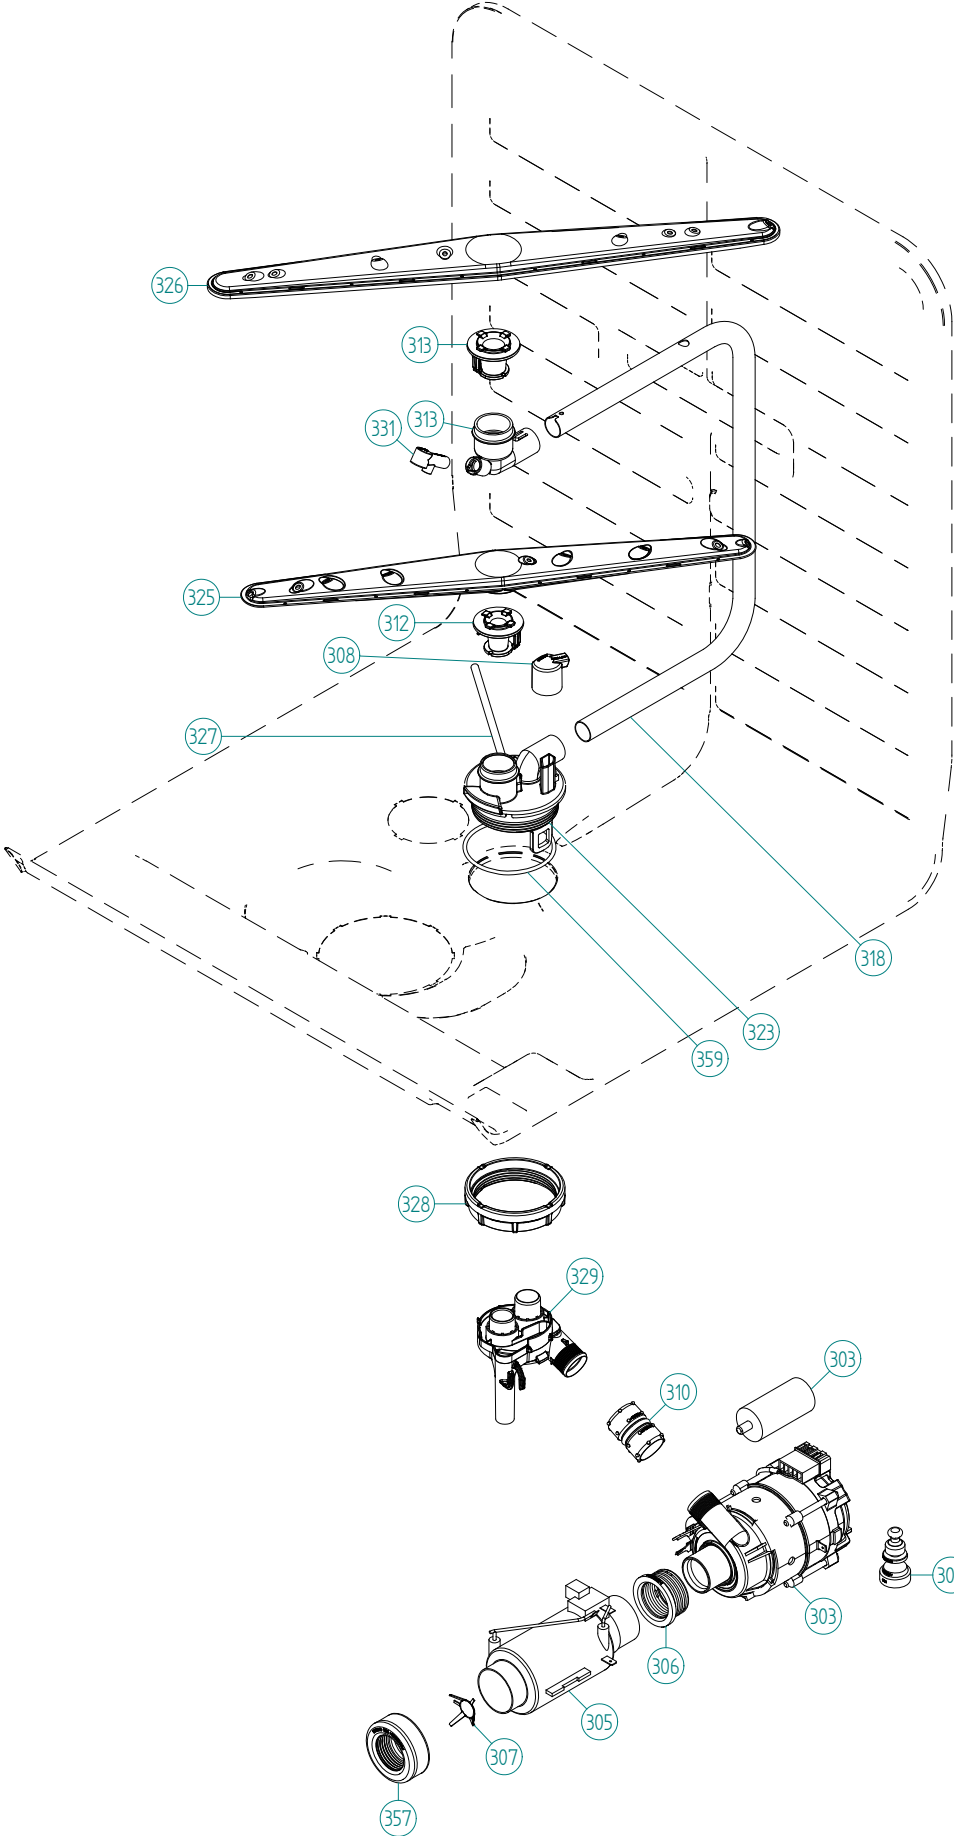

Wash System

ASKO, D5624 XXL US - Stainless (DW90.2)

Pos	Spare part No.	Description	Qty	Comment
301	8078001	-	1 Pc's	Not a spare part
303	8078082	CIRC.PUMP 120V 60HZ	1 Pc's	
303-a	8083804	Capacitor 7 0UF 400V P2 CLASS	1 Pc's	
304	8079683	RUBBER DAMPER HI CIRC.PUMP UL4	1 Pc's	
305	8801463	HEATER W.INSERT 1200W120V DW70	1 Pc's	
306	8079531	SEALING HEATER DW70 UL4	1 Pc's	Only 1 pc from 2009-06-11
307	8079575	INSERT FOR HEATER	1 Pc's	
308	8073385-77	Cup Drainage Gray	1 Pc's	
310	8801409	KIT HOSE INCL.CLAMPS CIRK.PUMP	1 Pc's	
312	8801270	Spray Arm Bearing Kit	1 Pc's	
313	8801268	Spray Arm Bearing Kit	1 Pc's	
313	8801268	KIT SPRAYARM BEAR. UPPER DW20	1 Pc's	
318	8073387-E	SPRAY PIPE Ø18 XXL	1 Pc's	
323	8801270	KIT SPRAYARM BEAR. LOW NOZZLE	1 Pc's	
325	8072891	Spray Arm Lower Complete	1 Pc's	
326	8072894	Spray Arm Upper Complete	1 Pc's	
327	8073381	Tube Pot Rinse	1 Pc's	
327-a	8902085	Screw 20T for Plastic	2 Pc's	
328	8071607	Locking Spray Pipe Bearing	1 Pc's	
329	8078086	INTERMEDIATE	1 Pc's	
331	8072543-77	Spray Nozzle	1 Pc's	For part no 8073381 and 8076902-L-77
357	8083603	SEALING HEATER BOTTOM SUMP	1 Pc's	
359	8901765	ORing det Comp 03/04 DW	1 Pc's