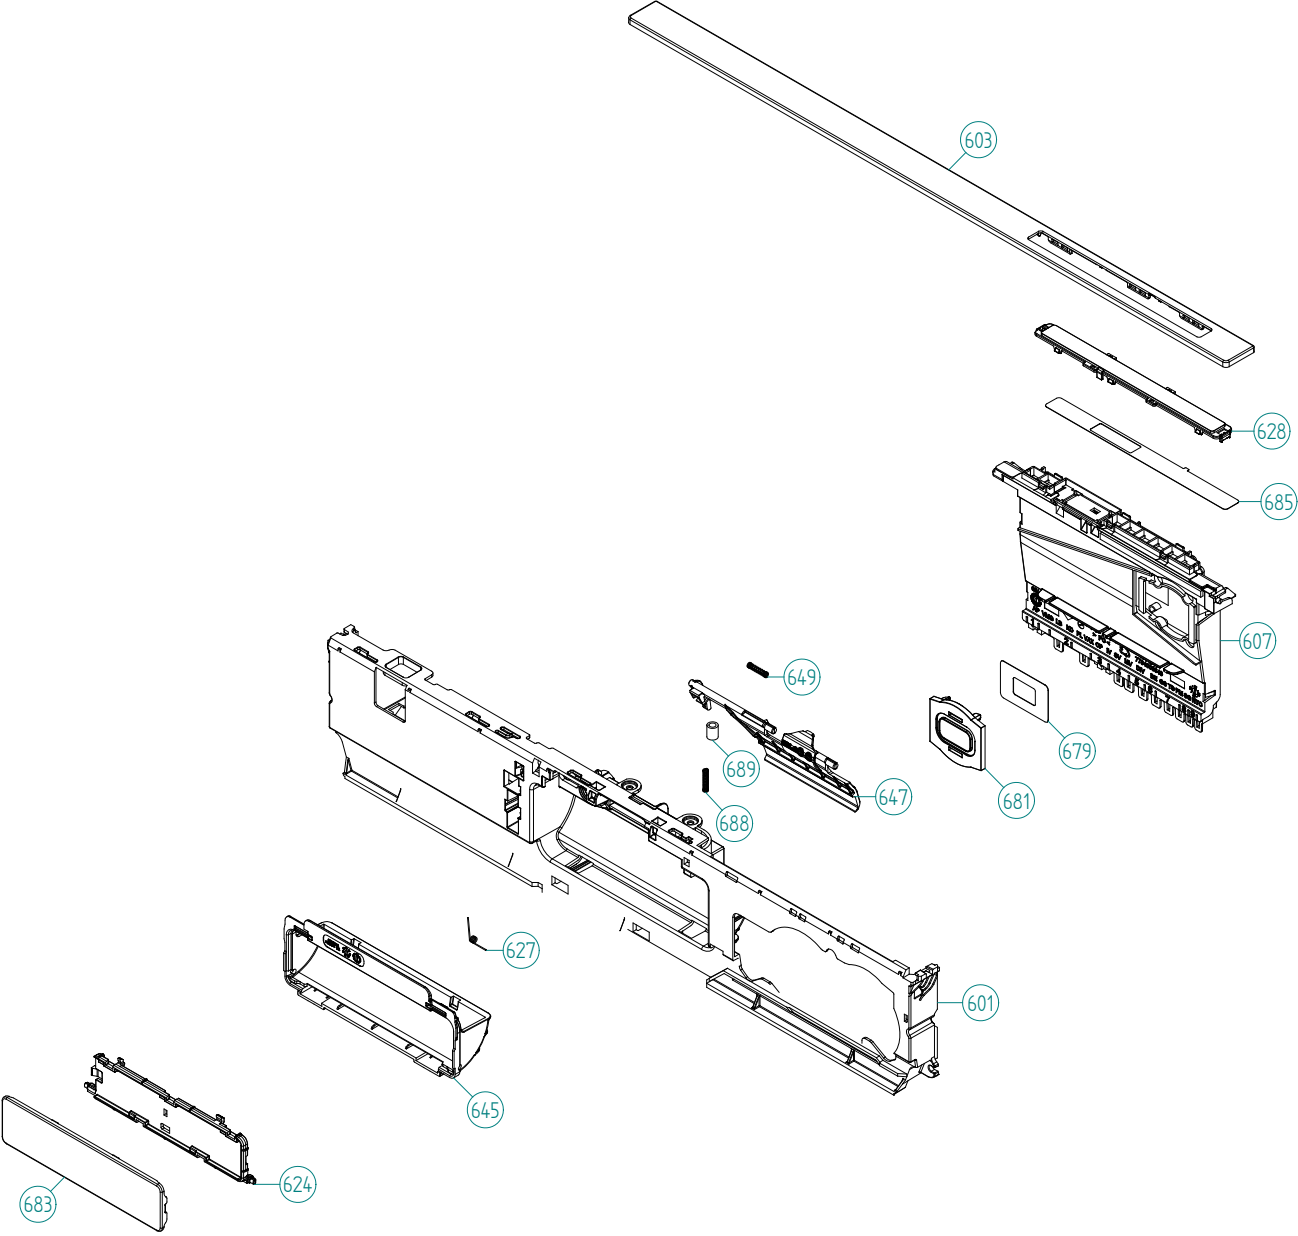

## **Bottom well and related parts**

## ***Inner door, panel and related parts***

**ASKO, D5624 XXL US - Stainless (DW90.2)**

<b>Pos</b>	<b>Spare part No.</b>	<b>Description</b>	<b>Qty</b>	<b>Comment</b>
501	8801382	Inner Door DW70	1 Pc's	
501-b	8902121	SCREW A2-MKFT 5X10	4 Pc's	
504	8083095	COMBIDISP AWECO REED 120V DW90	1 Pc's	
505	8089953	HINGE RIGHT PAINTED	1 Pc's	
506	8089952	HINGE LEFT PAINTED	1 Pc's	
507	8057530	Screw hinge 05	2 Pc's	
507-a	33500262	Nut Term Block	2 Pc's	
508	8088699	WASHER HINGE BEARING	2 Pc's	
510	8801294	DOOR SEAL LOWER W.CORNER GUARD	1 Pc's	
511	8091880-90	DOOR OUTER INT HANDLE USA	1 Pc's	
511-a	8900646	Screw 20 Torx SS	6 Pc's	
523	8057983	Brace	1 Pc's	
523-a	8900646	Screw 20 Torx SS	2 Pc's	
523-b	8902357	Screw	2 Pc's	
529	8074278	Bracket for harness	1 Pc's	
542	8079686	COVER, CABLES DW70	1 Pc's	
560	8084042	LOCK HEEL	1 Pc's	