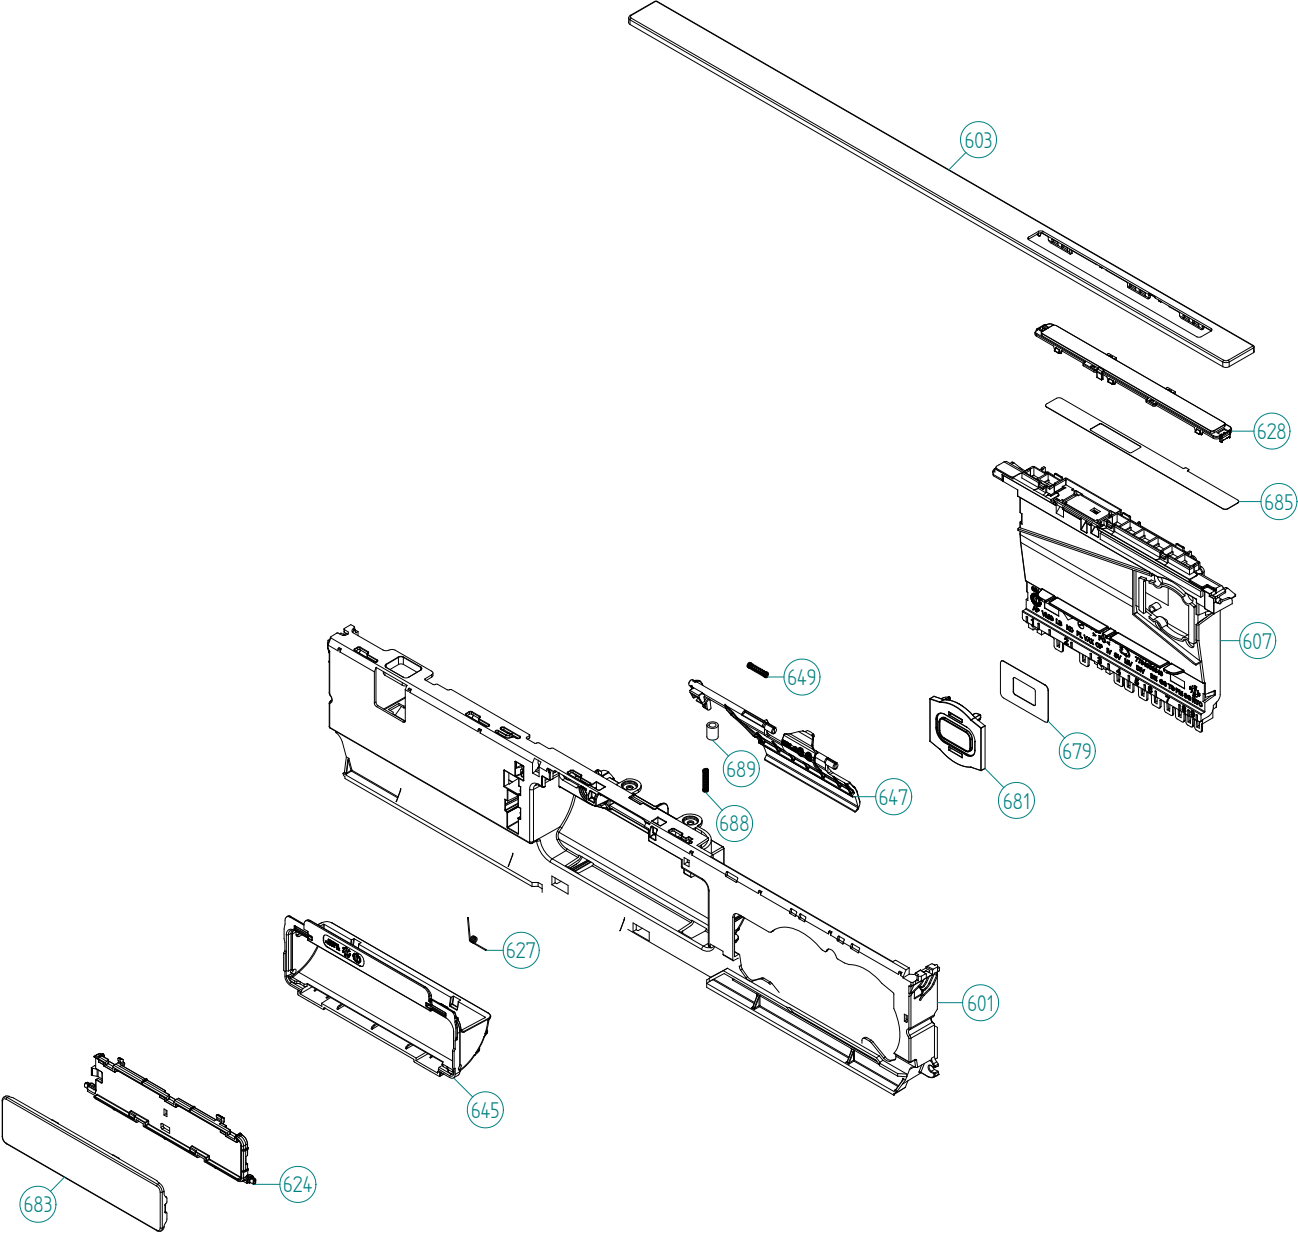

Bottom well and related parts

ASKO, D5624 XXL US - Stainless (DW90.2)

Pos	Spare part No.	Description	Qty	Comment
402	8084691	BOTTOM WELL PRESSURE SENS. UL4	1 Pc's	
402-a	8081039	O-RING 110x4	1 Pc's	
403	8078033	Rinse Cap Bottom Well - Yellow	1 Pc's	
405	8073839	Pressure Sensor	1 Pc's	
405-a	8074040	O-Ring-Press Sensor	1 Pc's	
406	8074364	Strainer DW20	1 Pc's	
407	8073835	Microswitch Float	1 Pc's	
409	8078038-77	Pipe Filter DW70	1 Pc's	
410	8078089	Drain Pump 120V 60Hz	1 Pc's	
410-a	8002584	ORing Drain Pump 05/06 DW	1 Pc's	
411	8083478	OUTLET HOSE HARD END CUFF US	1 Pc's	
411-a	8901768	O-RING 32,3X3 (BD)	1 Pc's	
415	8078025	Float	1 Pc's	
416	8078039-77	Strainer Basket Grey	1 Pc's	
418	8072528-77	Holder Outlet Hose	1 Pc's	
418-a	33700450	Cable Strip	1 Pc's	
418-b	8902072	SCREW PT KB40X10 WN1442 GALV	1 Pc's	
419	8072848	Lockring Bottom Well	1 Pc's	
420	8074760-77	Ventilator	1 Pc's	
421	8075321	End Cuff	1 Pc's	
422	8078096	Thermistor	1 Pc's	
423	8080827	BOTTOM LID TUBE FILTER	1 Pc's	
424	8079691	SEALING FLAT NON RETURN VALVE	1 Pc's	
425	8083211	HOOK NON RETURN VALVE	1 Pc's	
428	8079698	SLEEVE OUTLET HOSE USA	1 Pc's	
428-a	8052239	Hose Clamp	1 Pc's	

Inner door, panel and related parts

ASKO, D5624 XXL US - Stainless (DW90.2)

Pos	Spare part No.	Description	Qty	Comment
501	8801382	Inner Door DW70	1 Pc's	
501-b	8902121	SCREW A2-MKFT 5X10	4 Pc's	
504	8083095	COMBIDISP AWECO REED 120V DW90	1 Pc's	
505	8089953	HINGE RIGHT PAINTED	1 Pc's	
506	8089952	HINGE LEFT PAINTED	1 Pc's	
507	8057530	Screw hinge 05	2 Pc's	
507-a	33500262	Nut Term Block	2 Pc's	
508	8088699	WASHER HINGE BEARING	2 Pc's	
510	8801294	DOOR SEAL LOWER W.CORNER GUARD	1 Pc's	
511	8091880-90	DOOR OUTER INT HANDLE USA	1 Pc's	
511-a	8900646	Screw 20 Torx SS	6 Pc's	
523	8057983	Brace	1 Pc's	
523-a	8900646	Screw 20 Torx SS	2 Pc's	
523-b	8902357	Screw	2 Pc's	
529	8074278	Bracket for harness	1 Pc's	
542	8079686	COVER, CABLES DW70	1 Pc's	
560	8084042	LOCK HEEL	1 Pc's	