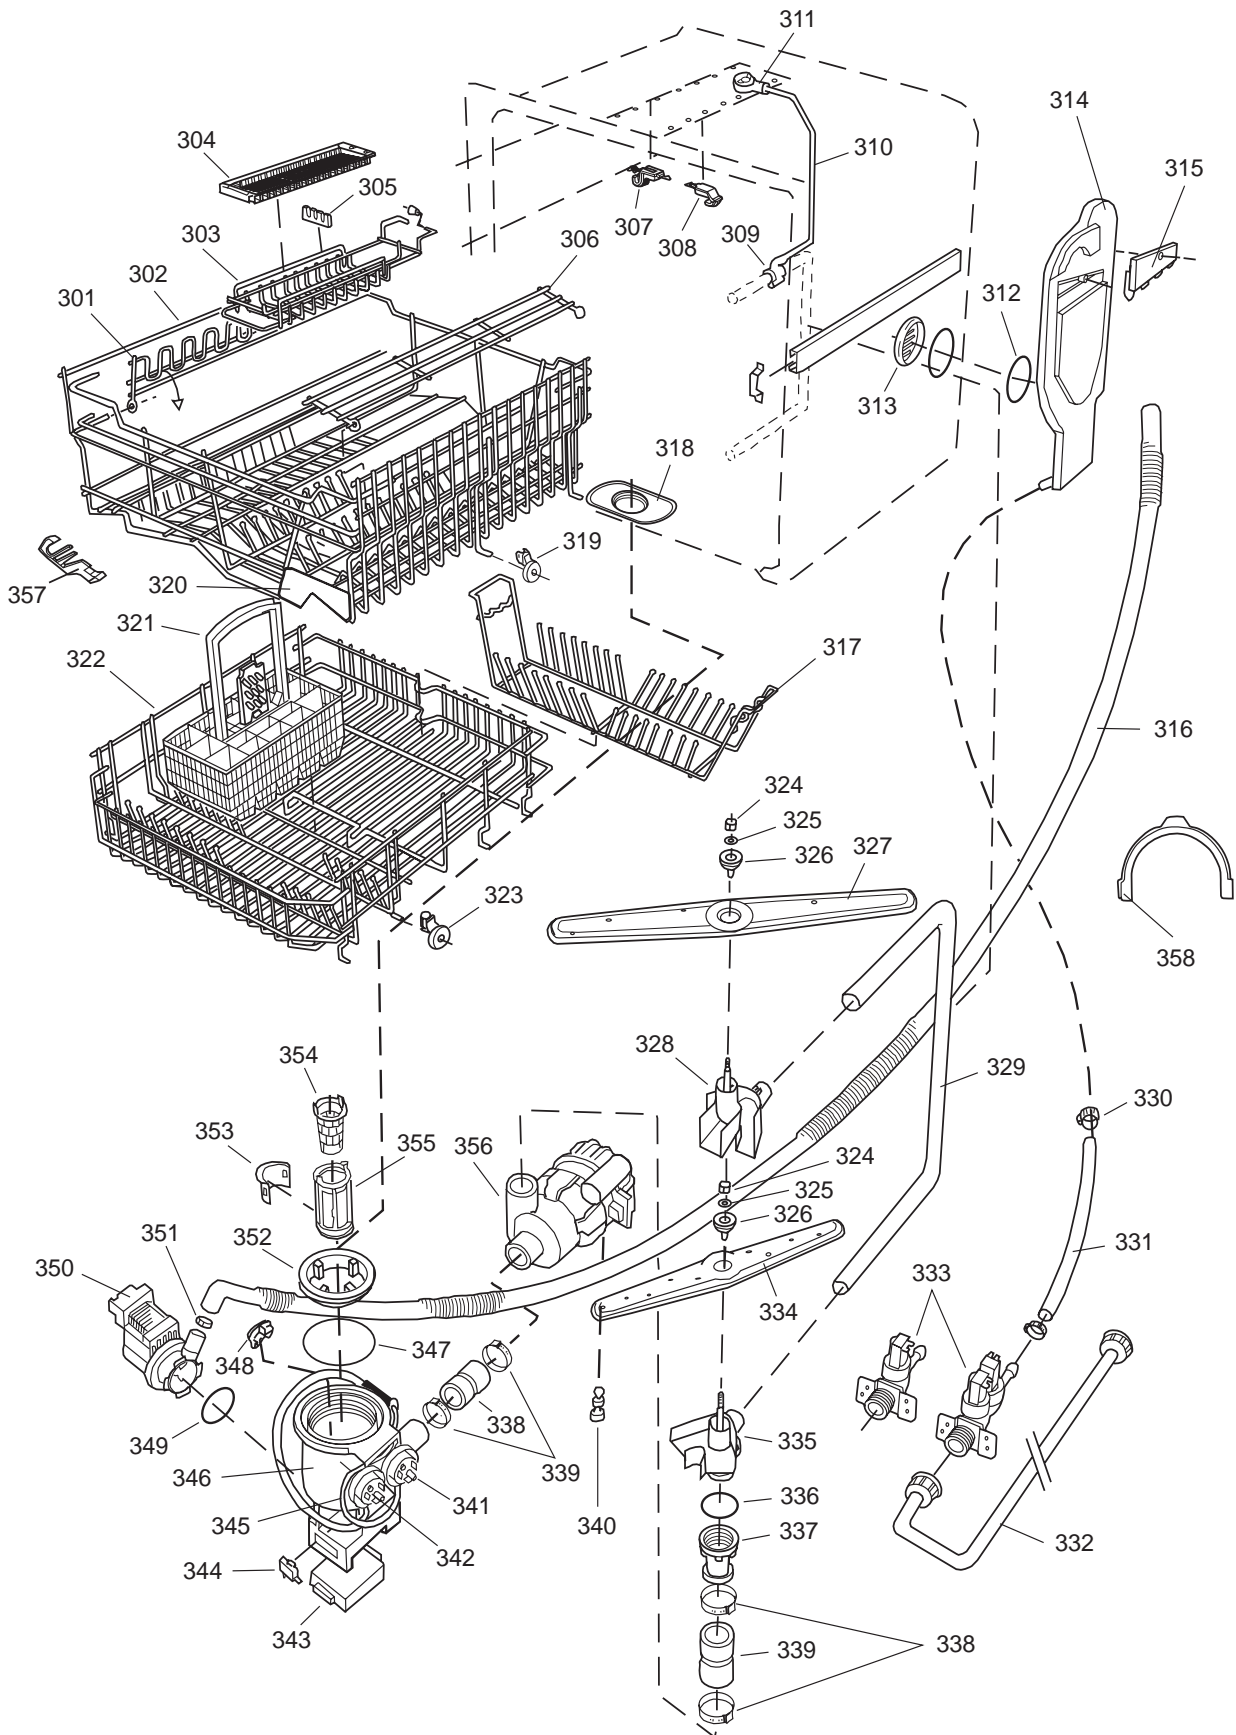

Datum

2003-03-24

Date

DISKSYSTEM

DISHWASHING SYSTEM

Dishwashing system

ASKO, D1776 US - Black Bi (DW953)

Pos	Spare part No.	Description	Qty	Comment
301	8071337-36	Cup Shelf Wine Glass 05/06 D	1 Pcs	
302	8801236-36	Upper Basket Gray	1 Pcs	
302	8801199-36	Rack, Upper 05 & 06 DW	1 Pcs	with cup shelf
306	8071336-36	Cup Shelf 05/06 DW	1 Pcs	
313	8057536-77	Lockring Airbreak Gray	1 Pcs	
314	8057514	Sub To 8801234	1 Pcs	
316	8070304	Drain Hose 05/06 DW	1 Pcs	
316	8075484	OUTLET HOSE NON RETURN VALVE	1 Pcs	
316-a	8052239	Hose Clamp, Squeeze	1 Pcs	
316-a	8073403	Non Return Valve	1 Pcs	
316-b	8053642	Hose Clip	1 Pcs	
318	8059740	Strainer Upper 05/06 DW	1 Pcs	
319	8058498-77	Wheel, Upper Basket 05/06 DW	4 Pcs	
320	8057506-77	Knife Stop	1 Pcs	
321	8801089-77	Cutlery Basket 05/06 DW	1 Pcs	
322	8801200-36	Lower Basket 05/06 DW	1 Pcs	
323	8009516-77	Rack Wheels Lower 05/06 DW	8 Pcs	
324	8901262	Nut for Spray Arm 05	2 Pcs	
325	8052095	Ceramic Washer, Spray Arm 05	2 Pcs	
326	8057070-77	Spray Arm Insert 05/06 DW	2 Pcs	
327	8072695	Spray Arm - Upper 05/06 DW	1 Pcs	
328	8057068-77	Spray Pipe Bearing Upper	1 Pcs	
329	8057063	Spray pipe, inner 05	1 Pcs	
330	8052189	Hose Clamp, Squeeze	2 Pcs	
331	8070622	Ruber Hose	1 Pcs	
332	8073879	Fill hose quick connect	1 Pcs	
333	8073995	Water valve single. Easy Ins	1 Pcs	
333	8072121	Fill Valve, Single 05/06 DW.	1 Pcs	
333-a	8902087	Screw, Plastic Housing 20 To	2 Pcs	
334	8072692	Spray Arm - Lower 05/06 DW	1 Pcs	
335	8057067-77	Lower Washarm Support 05/06	1 Pcs	
336	8901755	O-Ring Seal	1 Pcs	
337	8057069	Retainer Nut SprayArm 05/06	1 Pcs	
338	8052097	Hose Clamp, Circ. Pump 05/06	4 Pcs	
339	8057484	Hose, Circ. Pump 05/06 DW	2 Pcs	
340	8055095	BUFFER, Circumpump 03/04 DW	1 Pcs	
341	8071024	Level Switch 05/06 DW	1 Pcs	
343	8057053	Subs to 8075110	1 Pcs	
344	8060068	Micro Switch,Overfill 05/06	1 Pcs	
345	8058500	Hose Pressure Sw. 05/06 DW	1 Pcs	
346	8801123	Replaces 8075197-77. Sump 05	1 Pcs	
347	8058503	O-Ring, Sump 05/06 DW	1 Pcs	
348	8057487-79	Sump Plug DW 05/06 Cleanout	1 Pcs	
349	8002584	O-Ring, Drain Pump 05/06 DW	1 Pcs	
350	8072032	Drain Pump 05/06 DW	1 Pcs	
351	8052239	Hose Clamp, Squeeze	1 Pcs	
352	8057488	Locking ring, bottom well 05	1 Pcs	
353	8058454	Cover Str. Basket 05/06 DW	1 Pcs	
354	8057972-77	Strainer Basket Grey 05/06 D	1 Pcs	
355	8057486-77	Filter, fine 05 & 06 DW	1 Pcs	
356	8071250	Circ. Pump 05/06 DW	1 Pcs	
356-a	8075380	capacitor D3000	1 Pcs	
357	8071214-77	Knife Holder 05/06 DW	2 Pcs	
358	8050805	GOOSE NECK for DRAIN HOSE	1 Pcs	
358	8072528-77	Holder Outlet Hose	1 Pcs