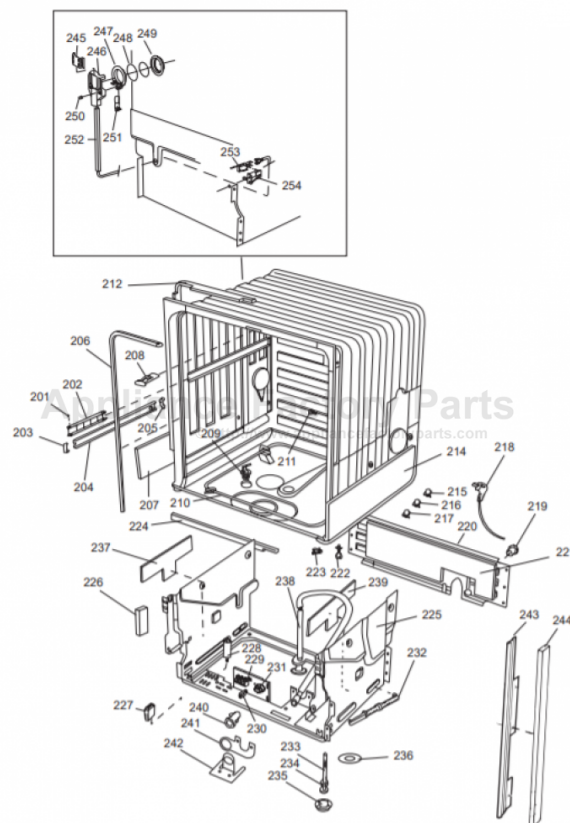

[Find Your ASKO Dishwasher Parts - Select From 209 Models](#)

----- Manual continues below -----