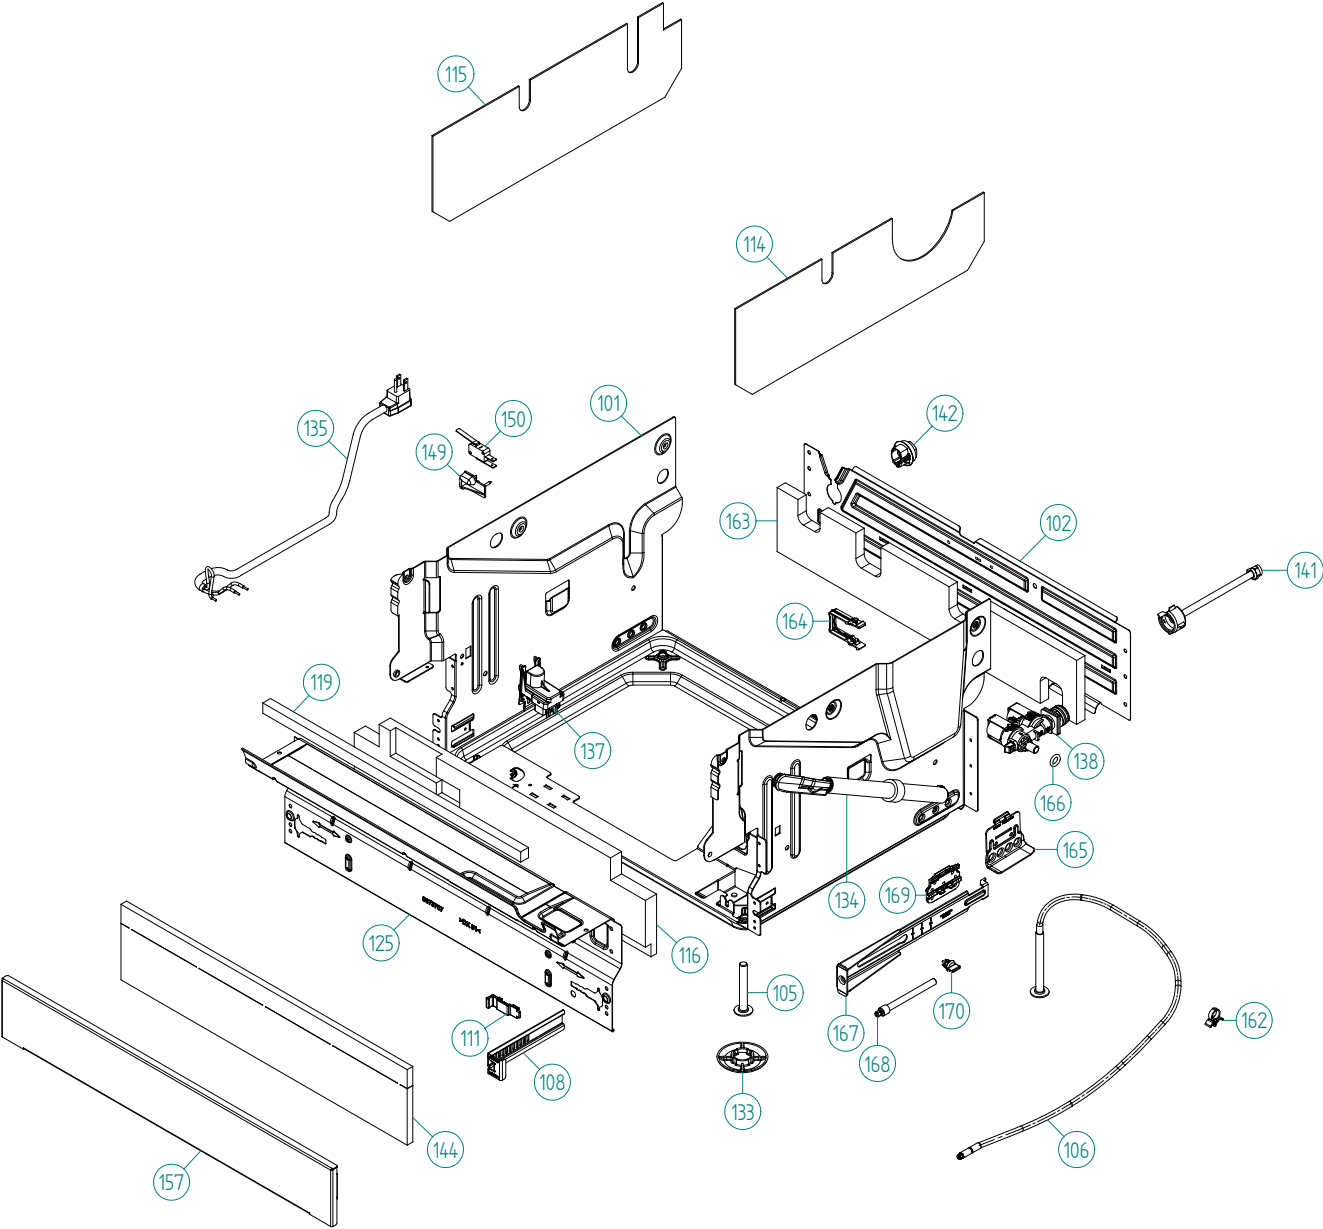

Base and related parts

ASKO, D5894 XXL FI US - Titan (DW90.3)

Pos	Spare part No.	Description	Qty	Comment
101	8801387	BOTTOM OUTER COMPL.	1 Pc's	
101-a	8901104	Screw 20 Torx Machine	2 Pc's	
101-b	8901110	Screw w/ORing DW 05/06 25T	4 Pc's	
102	8078006	REAR PANEL	1 Pc's	
102-a	8902357	Screw	4 Pc's	
105	8074228	Leveling Foot M10X75 T30 8.8 FZB	2 Pc's	
106	8082222	FOOT ADJUSTABLE FROM FRONT CPL	1 Pc's	
108	8073480	Toe Kick bracket Right & Left	2 Pc's	
111	8073481-49	Toe Kick Bracket Clip L-Grey	2 Pc's	
114	8078109	SOUND ABSORP. SELF AD. RIGHT	1 Pc's	
115	8078108	SOUND ABSORP. SELF AD. LEFT	1 Pc's	
116	8078114	SOUND ABSORBENT GUARD PLATE	1 Pc's	
119	8078122	SOUND ABSORPTION PROFILE	1 Pc's	
125	8078007-81	GUARD PLATE FLANGED TITANIUM	1 Pc's	
125-a	8902357	Screw	4 Pc's	
133	8051957	Glide Foot	3 Pc's	
134	8079551	DOOR SPRING ADJUST. COMPL	2 Pc's	
135	8083262	CORD SET 15A AMERICA	1 Pc's	
137	8083041	Terminal Block w/RFI DW70	1 Pc's	
137-a	8901097	Screw Terminal	1 Pc's	
138	8801374	KIT INL.VALVE/LOCKARM SEC.120V	1 Pc's	
141	8079522	PEX Inlet hose DW	1 Pc's	
142	8006948	Grommet	1 Pc's	
144	8074585	Felt Kick Plate 05	1 Pc's	
149	8054907	BRACKET LAMP SWITCH	1 Pc's	
149-a	8902087	Screw Plastic Housing 20 Torx	1 Pc's	
150	8087937	MICROSWITCH LIGH STRAIGHT LEVE	1 Pc's	
157	8073566-81	Toe Kick Mettalic	1 Pc's	
162	8079832	CABLE HOLDER SRC-8-01	1 Pc's	
163	8078113	SOUND ABSORPTION REARPANEL	1 Pc's	
164	8079597	LOCK ARM INLET VALVE	1 Pc's	
165	8078013	DOOR SPRING HOLDER	2 Pc's	
165-a	8902362	SCREW RTK ST 4,2X9,5 FZB WAX.	2 Pc's	
166	8901779	O-RING 10X3,5	1 Pc's	
167	8076804	ADJUSTABLE SHEET DOOR SPRING	1 Pc's	
167-a	8902357	Screw	2 Pc's	
168	8076806	SCREW ADJUSTABLE DOOR SPRING	2 Pc's	
169	8079544	GLIDE WASHER ADJUST.DOORSRING	2 Pc's	
170	8079545	GUIDANCE ADJUST.DOORSRING	2 Pc's	