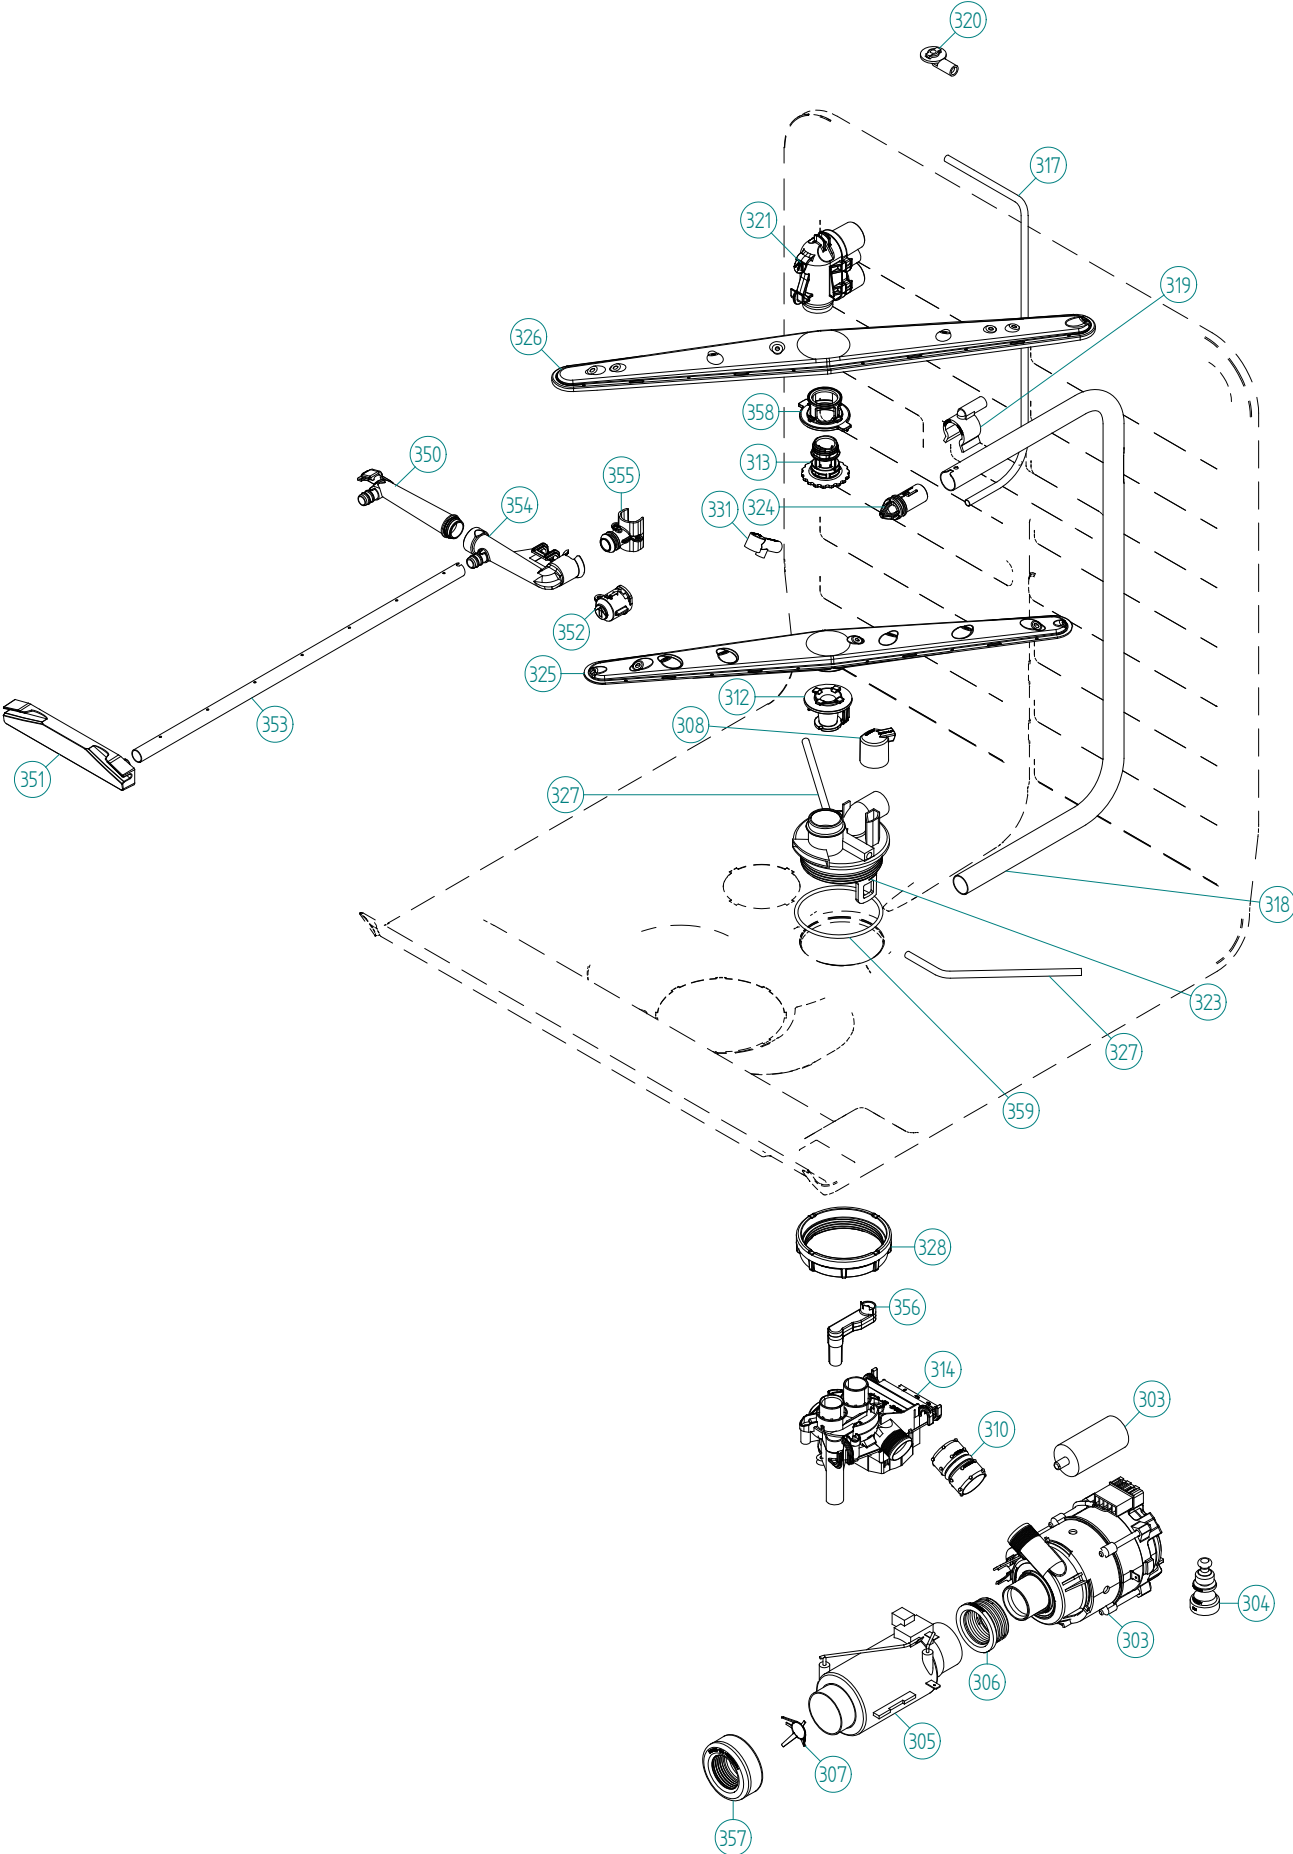

Wash System

ASKO, D5894 XXL FI US - Titan (DW90.3)

Pos	Spare part No.	Description	Qty	Comment
301	8078001	-	1 Pc's	Not a spare part
303	8078082	CIRC.PUMP 120V 60HZ	1 Pc's	
303-a	8083804	Capacitor 7 0UF 400V P2 CLASS	1 Pc's	
304	8079683	RUBBER DAMPER HI CIRC.PUMP UL4	1 Pc's	
305	8801463	HEATER W.INSERT 1200W120V DW70	1 Pc's	
306	8079531	SEALING HEATER DW70 UL4	1 Pc's	Only 1 pc from 2009-06-11
307	8079575	INSERT FOR HEATER	1 Pc's	
308	8073385-77	Cup Drainage Gray	1 Pc's	
310	8801409	KIT HOSE INCL.CLAMPS CIRK.PUMP	1 Pc's	
312	8801270	Spray Arm Bearing Kit	1 Pc's	
313	8079108-77	SPRAYARM BEARING H&L U.BASKET	1 Pc's	
314	8078085	WATER DIVERTER VALVE 120V 60HZ	1 Pc's	
314-a	8073003	O-ring	2 Pc's	
317	8079145	SPRAY PIPE KNIFE SPRAYER H&L	1 Pc's	
318	8079112-EDH	SPRAYTUBE ADJ. U-BASK XXL 8,5	1 Pc's	
319	8057504-77	SPRAY PIPE GROMMET LOWER GREY	1 Pc's	
320	8057503-77	Spray Pipe Grommet Upper Gray	1 Pc's	
321	8801359	SPRAYTOWER COMPL H&L BASKET	1 Pc's	
323	8081911-LL-77	SPRAYTOWER L FOR 2 NOZZLE UL4	1 Pc's	
324	8079113-77	GUIDE SPRAYTUBE ADJ BASKET	1 Pc's	
325	8072891	Spray Arm Lower Complete	1 Pc's	
326	8079111	SPRAYARM CPL H&L BASKET	1 Pc's	
327	8073381	Tube Pot Rinse	1 Pc's	
327	8079147	POT RINSE TUBE	1 Pc's	
327-a	8902085	Screw 20T for Plastic	2 Pc's	
328	8071607	Locking Spray Pipe Bearing	1 Pc's	
331	8072543-77	Spray Nozzle	2 Pc's	For part no 8073381 and 8076902-L-77
350	8079268-77	TERMINAL CONN.SPRAY TUBE M.B	1 Pc's	
351	8079265-77	SPRAY TUBE HOLDER MIDDLEBASKET	1 Pc's	
352	8079576-77	Cap Spray Tube Inlet Mid/Bask	1 Pc's	
353	8080860	SPRAY PIPE MIDDLE BASKET	2 Pc's	
354	8079266-77	CONNECTION SPRAY PIPE BASKET	1 Pc's	
355	8079267-77	SPRAY PIPE GROMMET MIDDLE BASK	1 Pc's	
356	8080666	OVERFLOW CHANNEL	1 Pc's	
357	8083603	SEALING HEATER BOTTOM SUMP	1 Pc's	
358	8079261-77	INSERT SPRAYARM BEAR.H&L BASK.	1 Pc's	
359	8901765	ORing det Comp 03/04 DW	1 Pc's