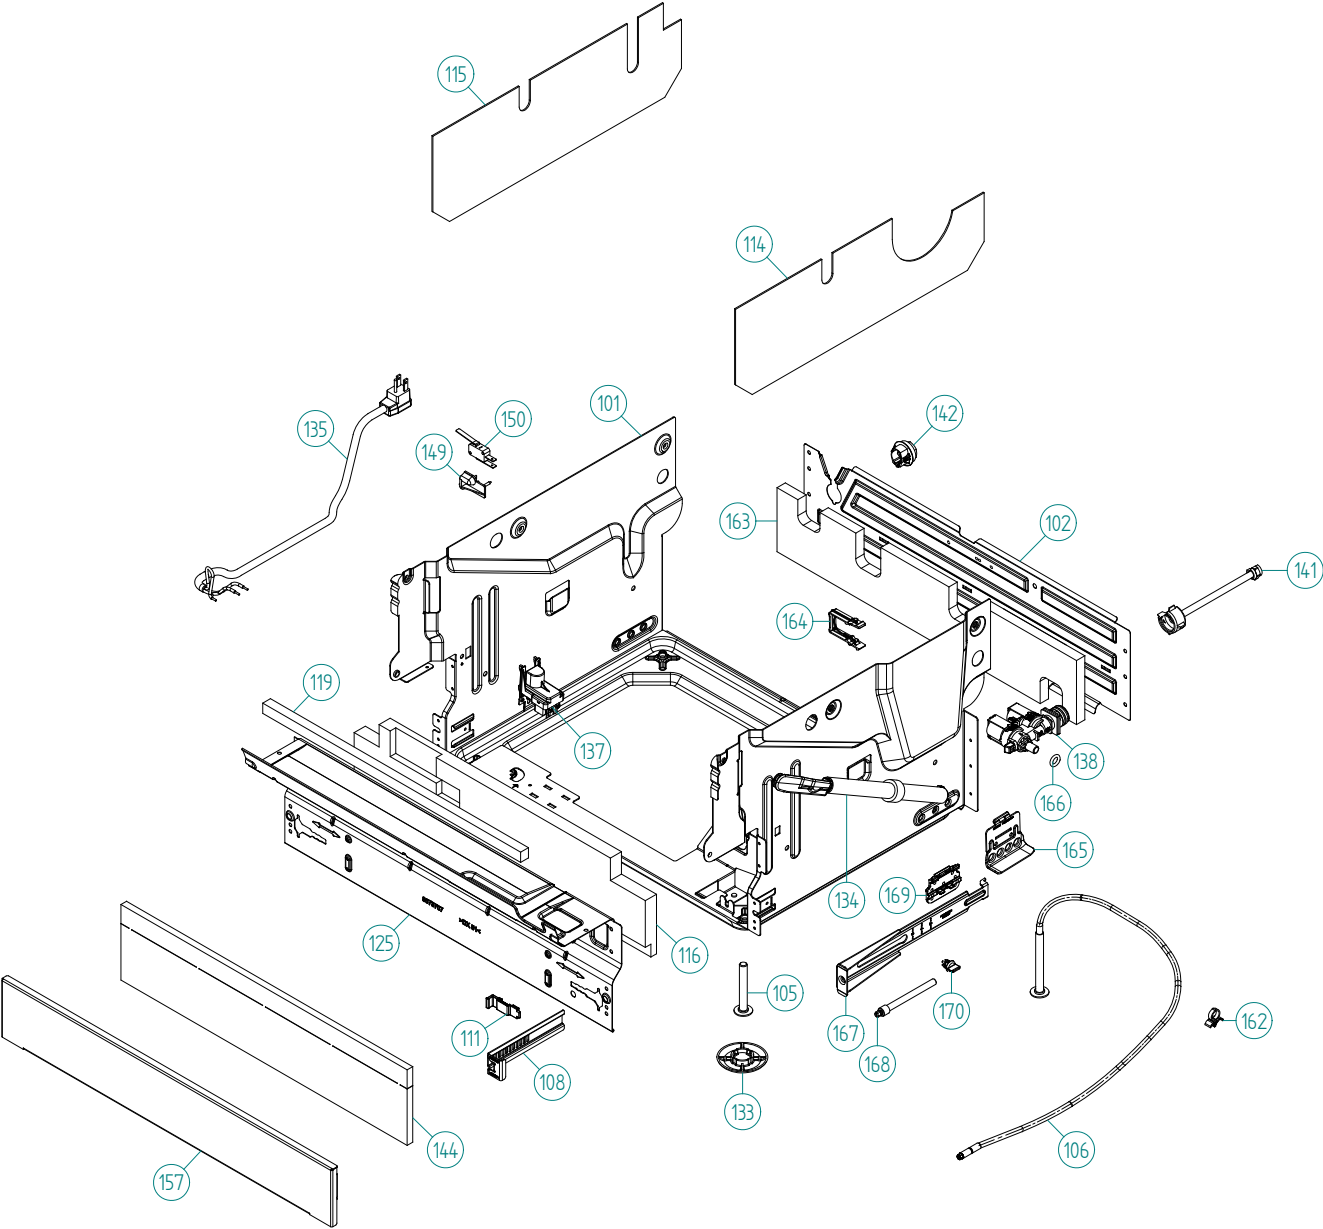

Base and related parts

ASKO, D5894 XXL FI US - Titan (DW90.3)

Pos	Spare part No.	Description	Qty	Comment
101	8801387	BOTTOM OUTER COMPL.	1 Pc's	
101-a	8901104	Screw 20 Torx Machine	2 Pc's	
101-b	8901110	Screw w/ORing DW 05/06 25T	4 Pc's	
102	8078006	REAR PANEL	1 Pc's	
102-a	8902357	Screw	4 Pc's	
105	8074228	Leveling Foot M10X75 T30 8.8 FZB	2 Pc's	
106	8082222	FOOT ADJUSTABLE FROM FRONT CPL	1 Pc's	
108	8073480	Toe Kick bracket Right & Left	2 Pc's	
111	8073481-49	Toe Kick Bracket Clip L-Grey	2 Pc's	
114	8078109	SOUND ABSORP. SELF AD. RIGHT	1 Pc's	
115	8078108	SOUND ABSORP. SELF AD. LEFT	1 Pc's	
116	8078114	SOUND ABSORBENT GUARD PLATE	1 Pc's	
119	8078122	SOUND ABSORPTION PROFILE	1 Pc's	
125	8078007-81	GUARD PLATE FLANGED TITANIUM	1 Pc's	
125-a	8902357	Screw	4 Pc's	
133	8051957	Glide Foot	3 Pc's	
134	8079551	DOOR SPRING ADJUST. COMPL	2 Pc's	
135	8083262	CORD SET 15A AMERICA	1 Pc's	
137	8083041	Terminal Block w/RFI DW70	1 Pc's	
137-a	8901097	Screw Terminal	1 Pc's	
138	8801374	KIT INL.VALVE/LOCKARM SEC.120V	1 Pc's	
141	8079522	PEX Inlet hose DW	1 Pc's	
142	8006948	Grommet	1 Pc's	
144	8074585	Felt Kick Plate 05	1 Pc's	
149	8054907	BRACKET LAMP SWITCH	1 Pc's	
149-a	8902087	Screw Plastic Housing 20 Torx	1 Pc's	
150	8087937	MICROSWITCH LIGH STRAIGHT LEVE	1 Pc's	
157	8073566-81	Toe Kick Mettalic	1 Pc's	
162	8079832	CABLE HOLDER SRC-8-01	1 Pc's	
163	8078113	SOUND ABSORPTION REARPANEL	1 Pc's	
164	8079597	LOCK ARM INLET VALVE	1 Pc's	
165	8078013	DOOR SPRING HOLDER	2 Pc's	
165-a	8902362	SCREW RTK ST 4,2X9,5 FZB WAX.	2 Pc's	
166	8901779	O-RING 10X3,5	1 Pc's	
167	8076804	ADJUSTABLE SHEET DOOR SPRING	1 Pc's	
167-a	8902357	Screw	2 Pc's	
168	8076806	SCREW ADJUSTABLE DOOR SPRING	2 Pc's	
169	8079544	GLIDE WASHER ADJUST.DOORSRING	2 Pc's	
170	8079545	GUIDANCE ADJUST.DOORSRING	2 Pc's	