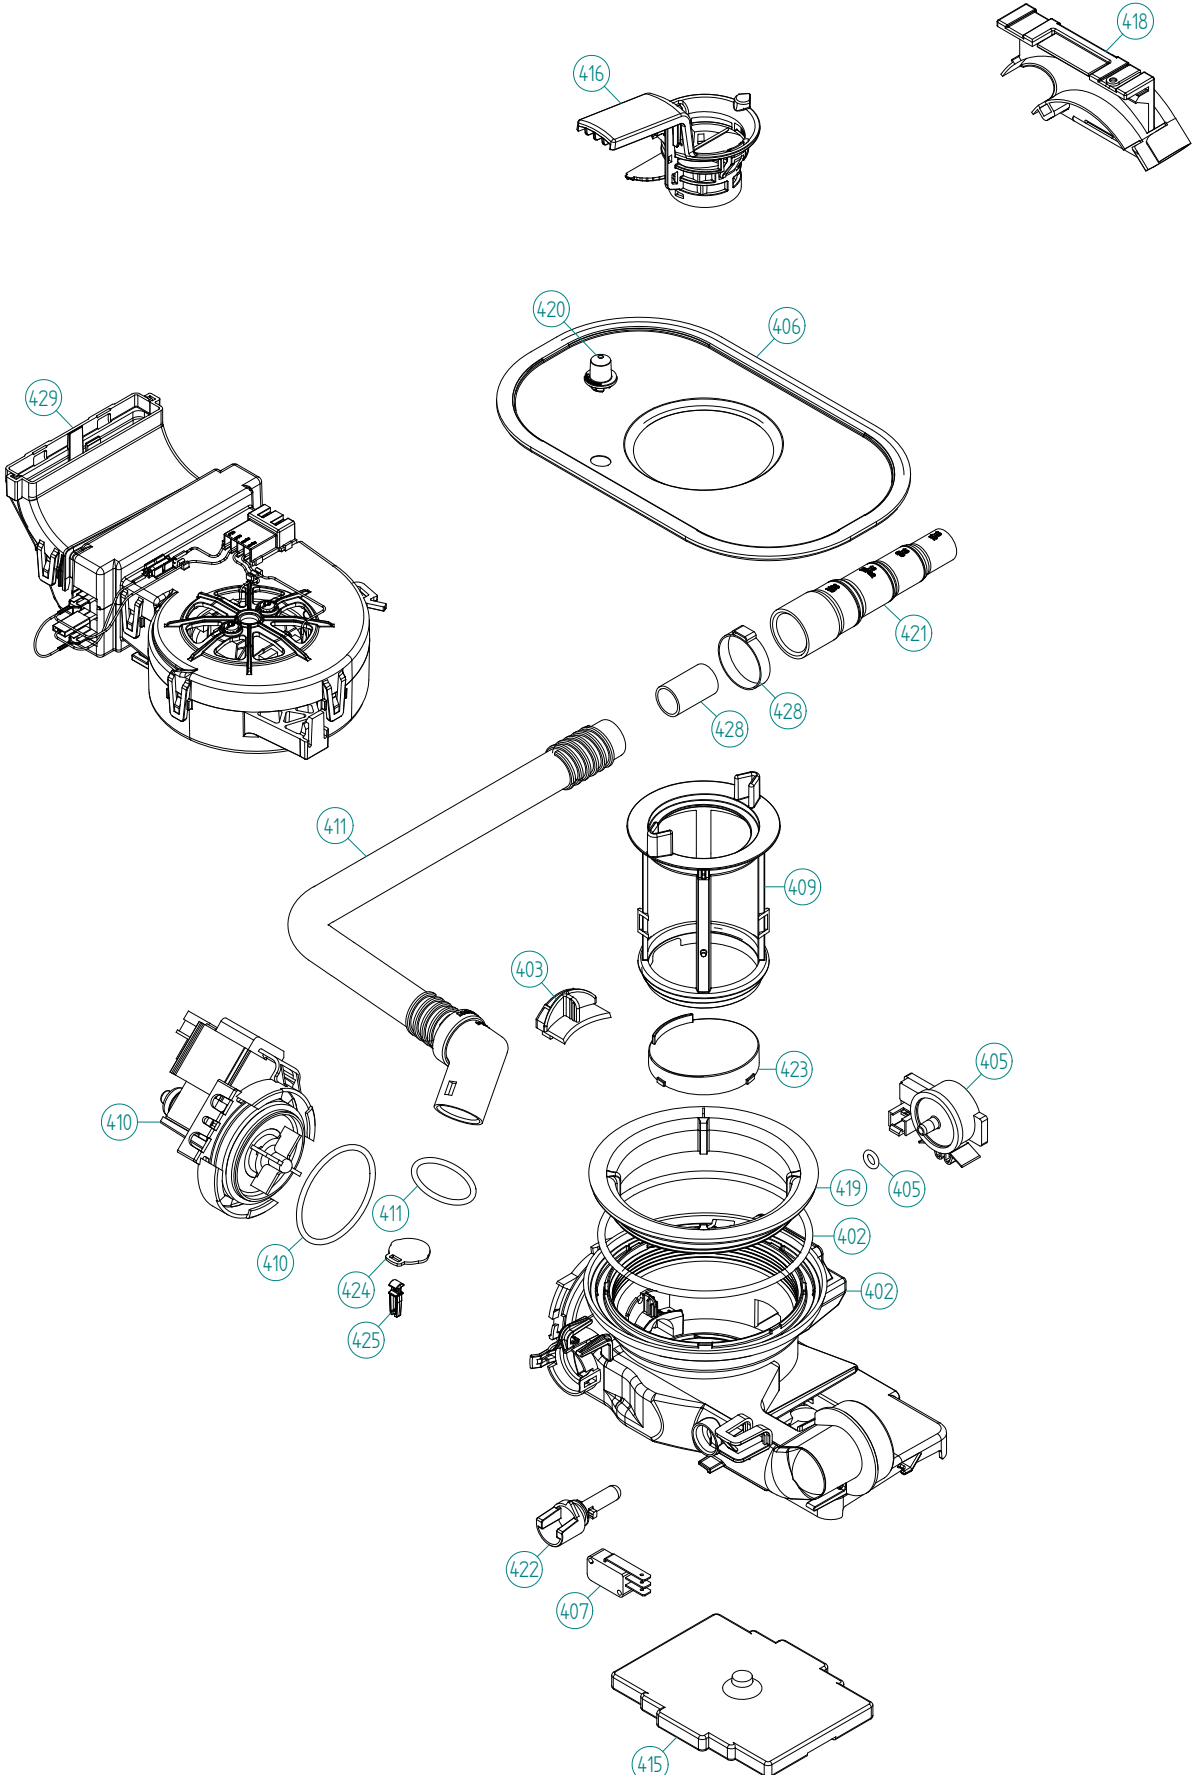

Baskets and related parts

ASKO, D5894 XXL FI US - Titan (DW90.3)

Pos	Spare part No.	Description	Qty	Comment
294	8078058	COVER AIRBREAK UL4	1	Pc's

Wash System

ASKO, D5894 XXL FI US - Titan (DW90.3)

Pos	Spare part No.	Description	Qty	Comment
301	8078001	-	1 Pc's	Not a spare part
303	8078082	CIRC.PUMP 120V 60HZ	1 Pc's	
303-a	8083804	Capacitor 7 0UF 400V P2 CLASS	1 Pc's	
304	8079683	RUBBER DAMPER HI CIRC.PUMP UL4	1 Pc's	
305	8801463	HEATER W.INSERT 1200W120V DW70	1 Pc's	
306	8079531	SEALING HEATER DW70 UL4	1 Pc's	Only 1 pc from 2009-06-11
307	8079575	INSERT FOR HEATER	1 Pc's	
308	8073385-77	Cup Drainage Gray	1 Pc's	
310	8801409	KIT HOSE INCL.CLAMPS CIRK.PUMP	1 Pc's	
312	8801270	Spray Arm Bearing Kit	1 Pc's	
313	8079108-77	SPRAYARM BEARING H&L U.BASKET	1 Pc's	
314	8078085	WATER DIVERTER VALVE 120V 60HZ	1 Pc's	
314-a	8073003	O-ring	2 Pc's	
317	8079145	SPRAY PIPE KNIFE SPRAYER H&L	1 Pc's	
318	8079112-EDH	SPRAYTUBE ADJ. U-BASK XXL 8,5	1 Pc's	
319	8057504-77	SPRAY PIPE GROMMET LOWER GREY	1 Pc's	
320	8057503-77	Spray Pipe Grommet Upper Gray	1 Pc's	
321	8801359	SPRAYTOWER COMPL H&L BASKET	1 Pc's	
323	8081911-LL-77	SPRAYTOWER L FOR 2 NOZZLE UL4	1 Pc's	
324	8079113-77	GUIDE SPRAYTUBE ADJ BASKET	1 Pc's	
325	8072891	Spray Arm Lower Complete	1 Pc's	
326	8079111	SPRAYARM CPL H&L BASKET	1 Pc's	
327	8073381	Tube Pot Rinse	1 Pc's	
327	8079147	POT RINSE TUBE	1 Pc's	
327-a	8902085	Screw 20T for Plastic	2 Pc's	
328	8071607	Locking Spray Pipe Bearing	1 Pc's	
331	8072543-77	Spray Nozzle	2 Pc's	For part no 8073381 and 8076902-L-77
350	8079268-77	TERMINAL CONN.SPRAY TUBE M.B	1 Pc's	
351	8079265-77	SPRAY TUBE HOLDER MIDDLEBASKET	1 Pc's	
352	8079576-77	Cap Spray Tube Inlet Mid/Bask	1 Pc's	
353	8080860	SPRAY PIPE MIDDLE BASKET	2 Pc's	
354	8079266-77	CONNECTION SPRAY PIPE BASKET	1 Pc's	
355	8079267-77	SPRAY PIPE GROMMET MIDDLE BASK	1 Pc's	
356	8080666	OVERFLOW CHANNEL	1 Pc's	
357	8083603	SEALING HEATER BOTTOM SUMP	1 Pc's	
358	8079261-77	INSERT SPRAYARM BEAR.H&L BASK.	1 Pc's	
359	8901765	ORing det Comp 03/04 DW	1 Pc's	