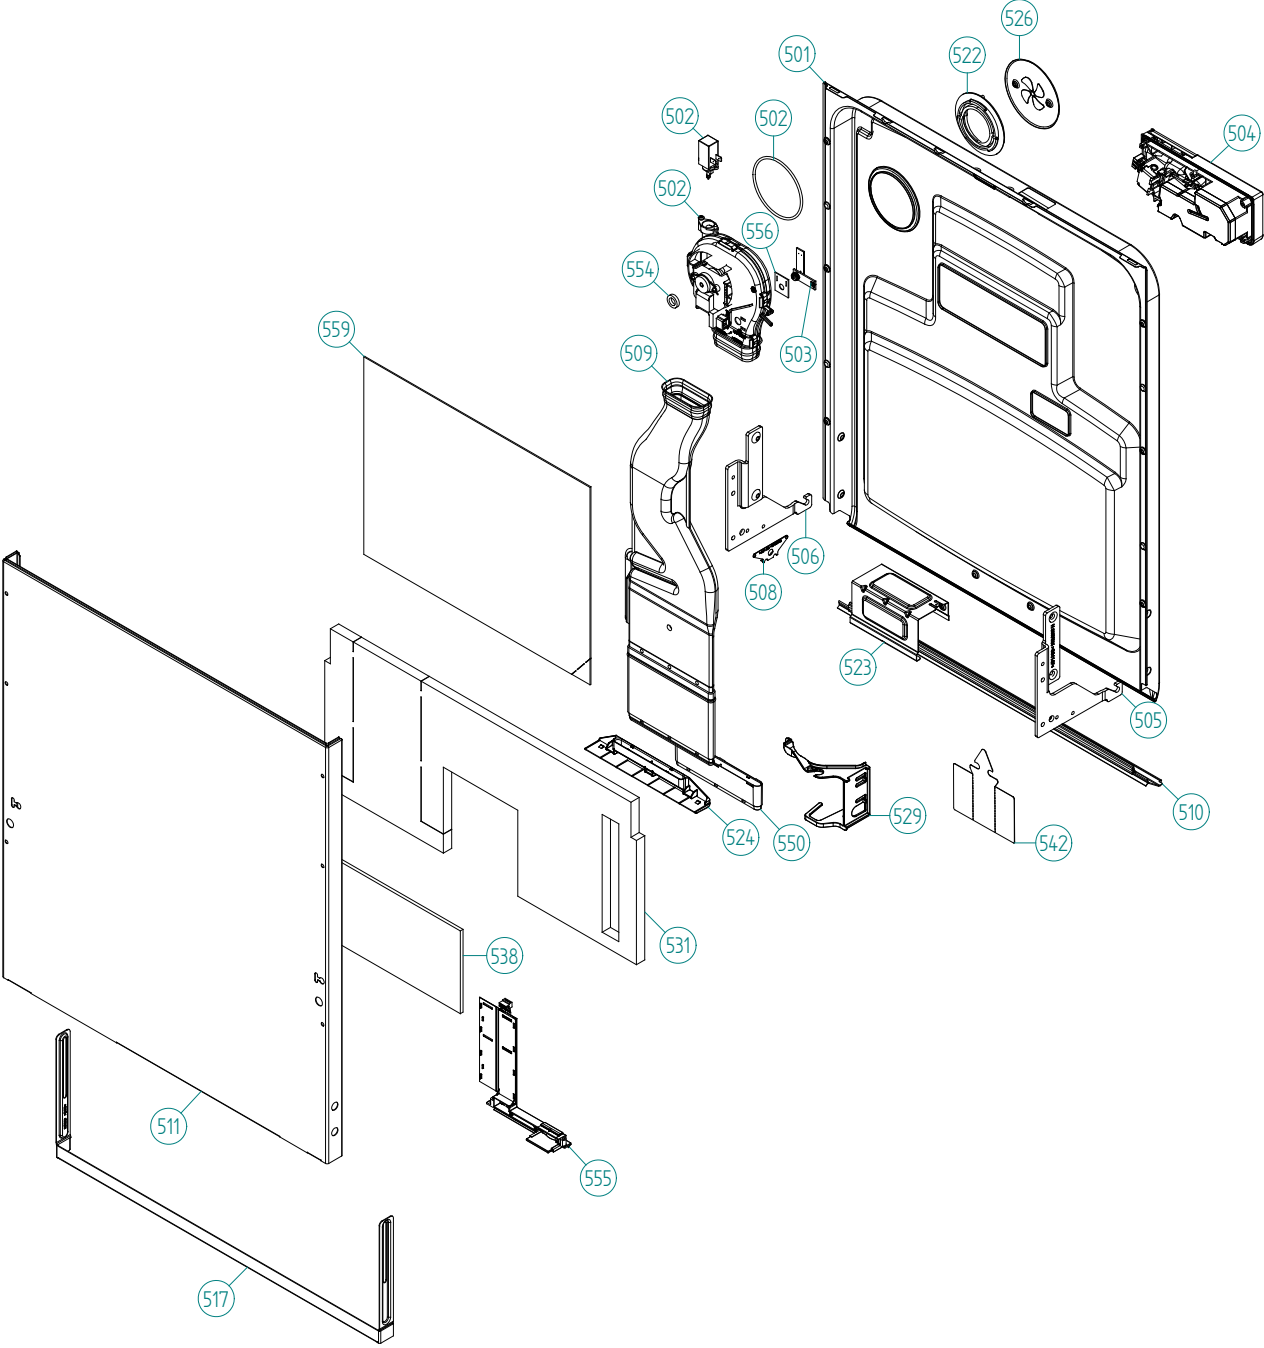

Inner door, panel and related parts

ASKO, D5894 XXL FI US - Titan (DW90.3)

Pos	Spare part No.	Description	Qty	Comment
501	8801381	Inner door w/fan DW70	1 Pc's	
501-b	8902121	SCREW A2-MKFT 5X10	4 Pc's	
502	8089579	FAN CPL FOR SENSOR 120V 60HZ	1 Pc's	
502-a	8058501	ORing Turbo Fan Dry 05/06 DW	1 Pc's	
502-b	8801438	KIT WITH NEW WAXMOTOR DW	1 Pc's	
502-c	8902085	Screw 20T for Plastic	1 Pc's	
503	8080100	HUMIDITY SENSOR ROHS *ESD* UL4	1 Pc's	
504	8083095	COMBIDISP AWECO REED 120V DW90	1 Pc's	
505	8089953	HINGE RIGHT PAINTED	1 Pc's	
506	8089952	HINGE LEFT PAINTED	1 Pc's	
507	8057530	Screw hinge 05	2 Pc's	
507-a	33500262	Nut Term Block	2 Pc's	
508	8088699	WASHER HINGE BEARING	2 Pc's	
509	8078040	Air Channel DW70	1 Pc's	
510	8801294	DOOR SEAL LOWER W.CORNER GUARD	1 Pc's	
511	8078017-PES-81	Outer door-high Int adjust XXL	1 Pc's	
511-a	8900646	Screw 20 Torx SS	6 Pc's	
517	8074012-81	Adj Frame Air Channel	1 Pc's	
517-a	8902133	Screw	2 Pc's	
522	8089401	LOCKKING RING 2 FAN HOUSE UL4	1 Pc's	
522-a	8902085	Screw 20T for Plastic	2 Pc's	
523	8079546	INTERM.STAY XL FI EU	1 Pc's	
523-a	8902357	Screw	2 Pc's	
523-b	8900646	Screw 20 Torx SS	2 Pc's	
524	8083978-33	AIR NOZZLE INTEGRATED	1 Pc's	
526	8058484	SS Coverplate Turbo Fan DW	1 Pc's	
526-a	8902085	Screw 20T for Plastic	2 Pc's	
529	8074278	Bracket for harness	1 Pc's	
531	8074258	Sound Absorbtion Outer Door	1 Pc's	
538	8084400	INSULATION 240X130X5	1 Pc's	
542	8079686	COVER, CABLES DW70	1 Pc's	
550	8079558	AIR CANNEL EXTENSION	1 Pc's	
554	8083885	SPACER FAN MOTOR-OUTER DOOR	1 Pc's	
555	8078098	STATUS LIGHT COMPLETE UL4	1 Pc's	
556	8083993	SEALING HUMIDITY SENSOR	1 Pc's	
559	8082486	SOUND ABSORPT THIN OUTER DOOR	1 Pc's