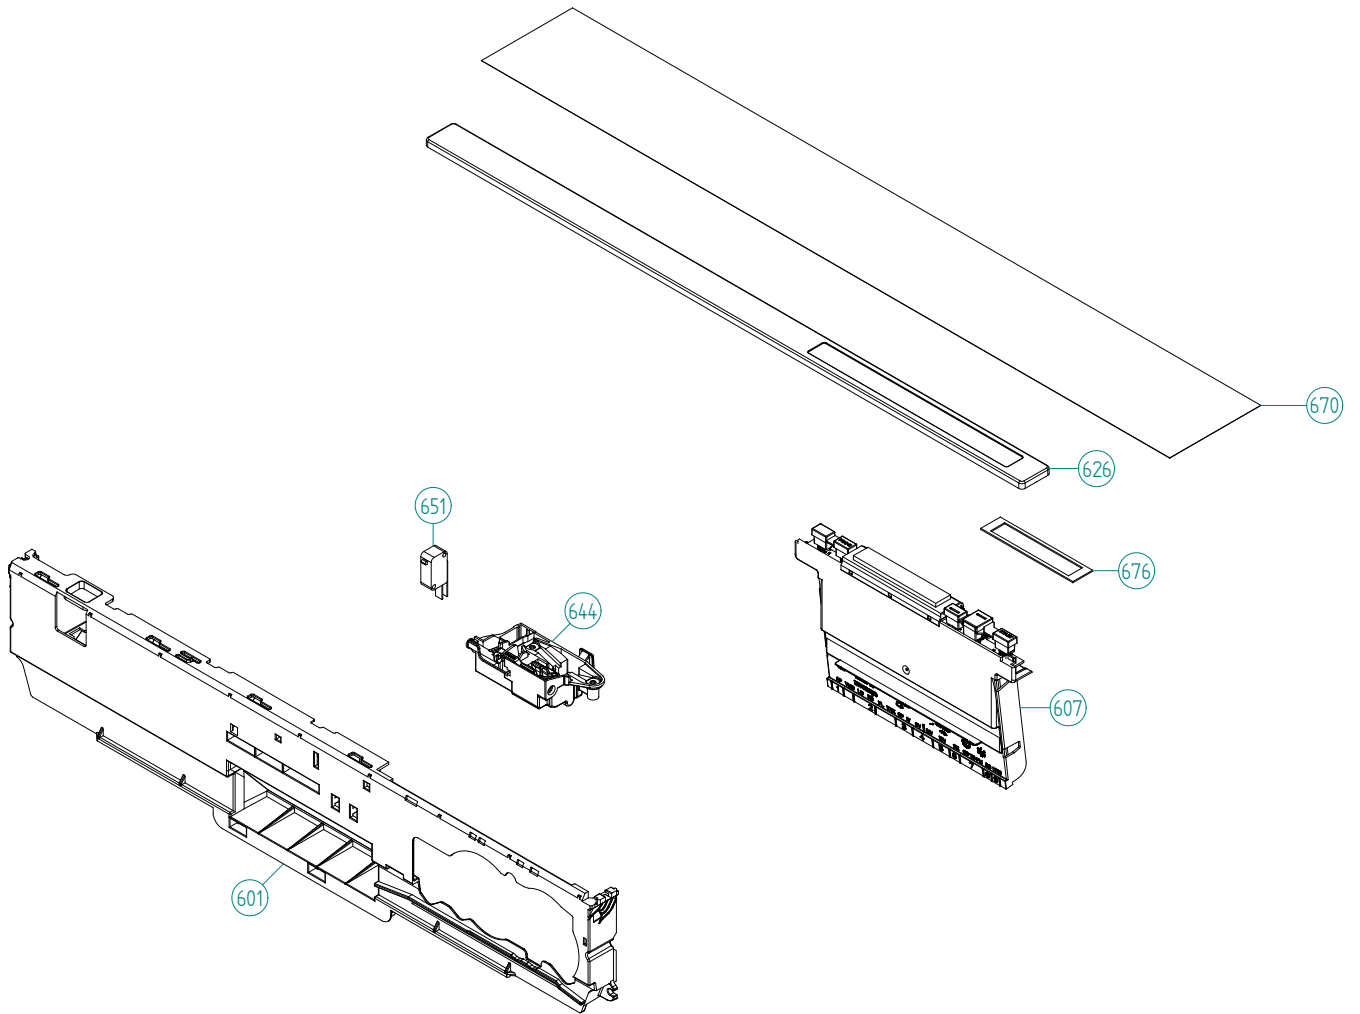

Inner door, panel and related parts

ASKO, D5894 XXL FI US - Titan (DW90.3)

Pos	Spare part No.	Description	Qty	Comment
501	8801381	Inner door w/fan DW70	1 Pc's	
501-b	8902121	SCREW A2-MKFT 5X10	4 Pc's	
502	8089579	FAN CPL FOR SENSOR 120V 60HZ	1 Pc's	
502-a	8058501	ORing Turbo Fan Dry 05/06 DW	1 Pc's	
502-b	8801438	KIT WITH NEW WAXMOTOR DW	1 Pc's	
502-c	8902085	Screw 20T for Plastic	1 Pc's	
503	8080100	HUMIDITY SENSOR ROHS *ESD* UL4	1 Pc's	
504	8083095	COMBIDISP AWECO REED 120V DW90	1 Pc's	
505	8089953	HINGE RIGHT PAINTED	1 Pc's	
506	8089952	HINGE LEFT PAINTED	1 Pc's	
507	8057530	Screw hinge 05	2 Pc's	
507-a	33500262	Nut Term Block	2 Pc's	
508	8088699	WASHER HINGE BEARING	2 Pc's	
509	8078040	Air Channel DW70	1 Pc's	
510	8801294	DOOR SEAL LOWER W.CORNER GUARD	1 Pc's	
511	8078017-PES-81	Outer door-high Int adjust XXL	1 Pc's	
511-a	8900646	Screw 20 Torx SS	6 Pc's	
517	8074012-81	Adj Frame Air Channel	1 Pc's	
517-a	8902133	Screw	2 Pc's	
522	8089401	LOCKKING RING 2 FAN HOUSE UL4	1 Pc's	
522-a	8902085	Screw 20T for Plastic	2 Pc's	
523	8079546	INTERM.STAY XL FI EU	1 Pc's	
523-a	8902357	Screw	2 Pc's	
523-b	8900646	Screw 20 Torx SS	2 Pc's	
524	8083978-33	AIR NOZZLE INTEGRATED	1 Pc's	
526	8058484	SS Coverplate Turbo Fan DW	1 Pc's	
526-a	8902085	Screw 20T for Plastic	2 Pc's	
529	8074278	Bracket for harness	1 Pc's	
531	8074258	Sound Absorbtion Outer Door	1 Pc's	
538	8084400	INSULATION 240X130X5	1 Pc's	
542	8079686	COVER, CABLES DW70	1 Pc's	
550	8079558	AIR CANNEL EXTENSION	1 Pc's	
554	8083885	SPACER FAN MOTOR-OUTER DOOR	1 Pc's	
555	8078098	STATUS LIGHT COMPLETE UL4	1 Pc's	
556	8083993	SEALING HUMIDITY SENSOR	1 Pc's	
559	8082486	SOUND ABSORPT THIN OUTER DOOR	1 Pc's	