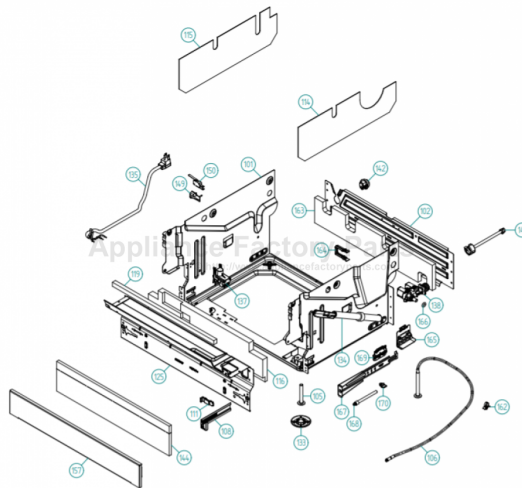

[Find Your ASKO Dishwasher Parts - Select From 209 Models](#)

----- Manual continues below -----