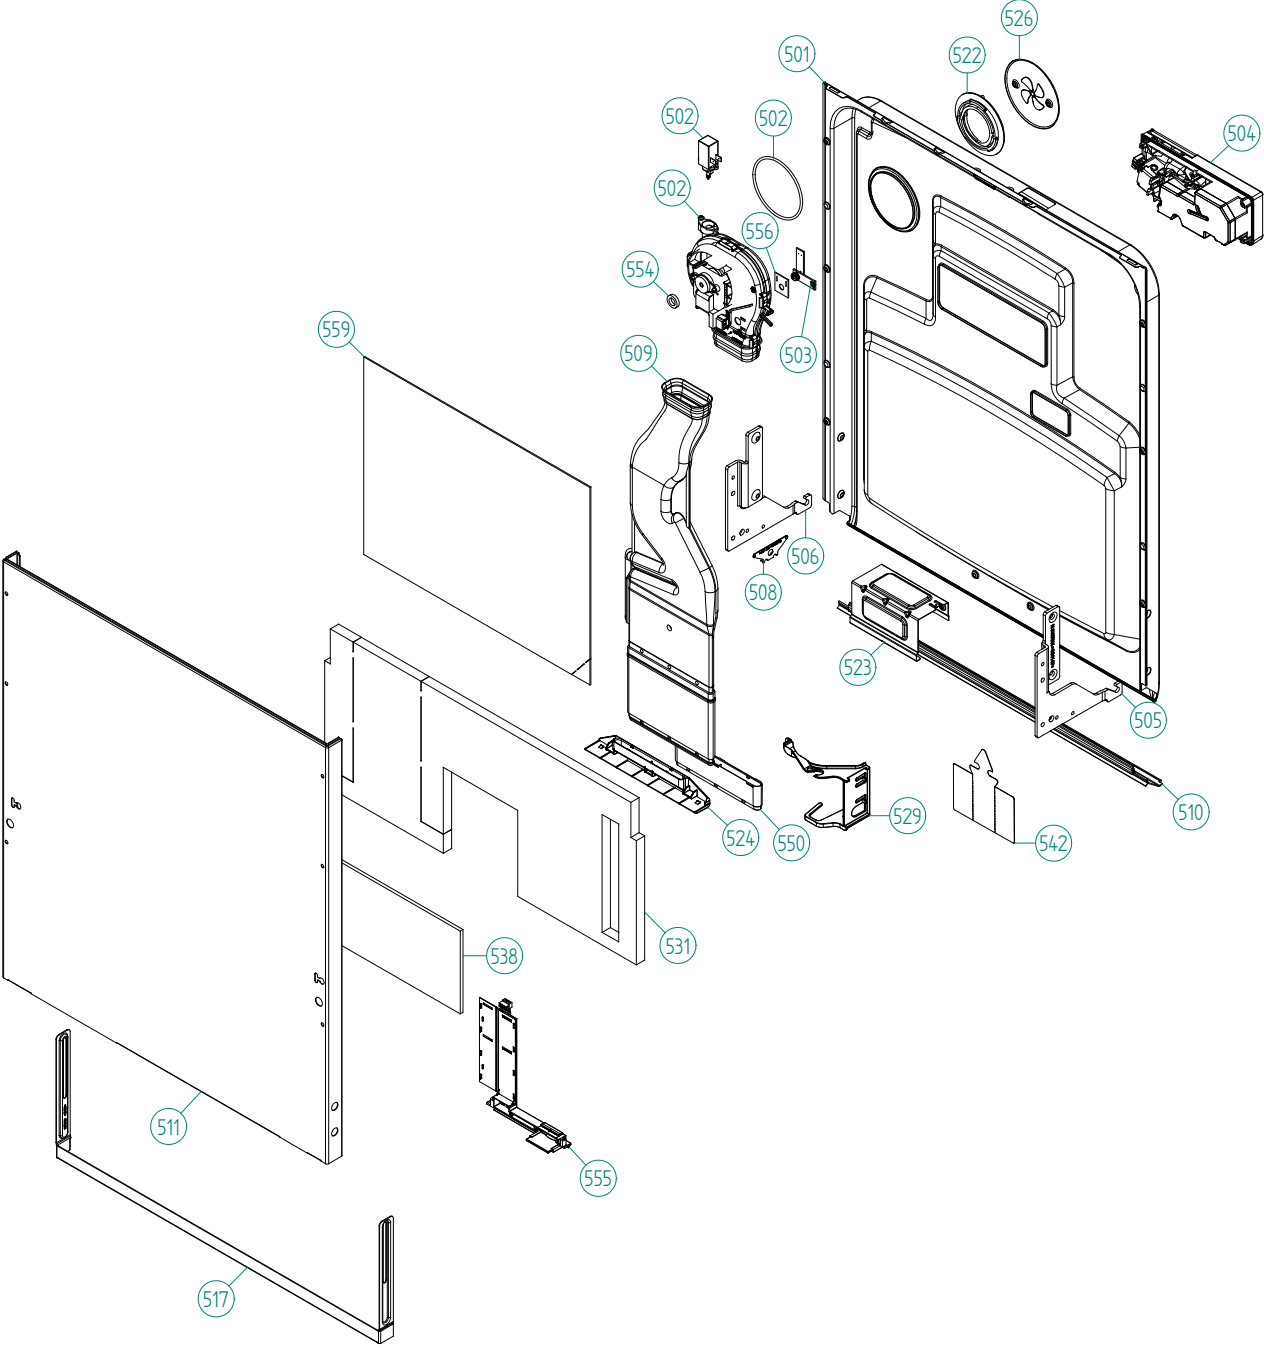

Inner door, panel and related parts

ASKO, D5894 XXL FI US - Titan (DW90.3)

Pos	Spare part No.	Description	Qty	Comment
501	8801381	Inner door w/fan DW70	1 Pc's	
501-b	8902121	SCREW A2-MKFT 5X10	4 Pc's	
502	8089579	FAN CPL FOR SENSOR 120V 60HZ	1 Pc's	
502-a	8058501	ORing Turbo Fan Dry 05/06 DW	1 Pc's	
502-b	8801438	KIT WITH NEW WAXMOTOR DW	1 Pc's	
502-c	8902085	Screw 20T for Plastic	1 Pc's	
503	8080100	HUMIDITY SENSOR ROHS *ESD* UL4	1 Pc's	
504	8083095	COMBIDISP AWECO REED 120V DW90	1 Pc's	
505	8089953	HINGE RIGHT PAINTED	1 Pc's	
506	8089952	HINGE LEFT PAINTED	1 Pc's	
507	8057530	Screw hinge 05	2 Pc's	
507-a	33500262	Nut Term Block	2 Pc's	
508	8088699	WASHER HINGE BEARING	2 Pc's	
509	8078040	Air Channel DW70	1 Pc's	
510	8801294	DOOR SEAL LOWER W.CORNER GUARD	1 Pc's	
511	8078017-PES-81	Outer door-high Int adjust XXL	1 Pc's	
511-a	8900646	Screw 20 Torx SS	6 Pc's	
517	8074012-81	Adj Frame Air Channel	1 Pc's	
517-a	8902133	Screw	2 Pc's	
522	8089401	LOCKKING RING 2 FAN HOUSE UL4	1 Pc's	
522-a	8902085	Screw 20T for Plastic	2 Pc's	
523	8079546	INTERM.STAY XL FI EU	1 Pc's	
523-a	8902357	Screw	2 Pc's	
523-b	8900646	Screw 20 Torx SS	2 Pc's	
524	8083978-33	AIR NOZZLE INTEGRATED	1 Pc's	
526	8058484	SS Coverplate Turbo Fan DW	1 Pc's	
526-a	8902085	Screw 20T for Plastic	2 Pc's	
529	8074278	Bracket for harness	1 Pc's	
531	8074258	Sound Absorbtion Outer Door	1 Pc's	
538	8084400	INSULATION 240X130X5	1 Pc's	
542	8079686	COVER, CABLES DW70	1 Pc's	
550	8079558	AIR CANNEL EXTENSION	1 Pc's	
554	8083885	SPACER FAN MOTOR-OUTER DOOR	1 Pc's	
555	8078098	STATUS LIGHT COMPLETE UL4	1 Pc's	
556	8083993	SEALING HUMIDITY SENSOR	1 Pc's	
559	8082486	SOUND ABSORPT THIN OUTER DOOR	1 Pc's