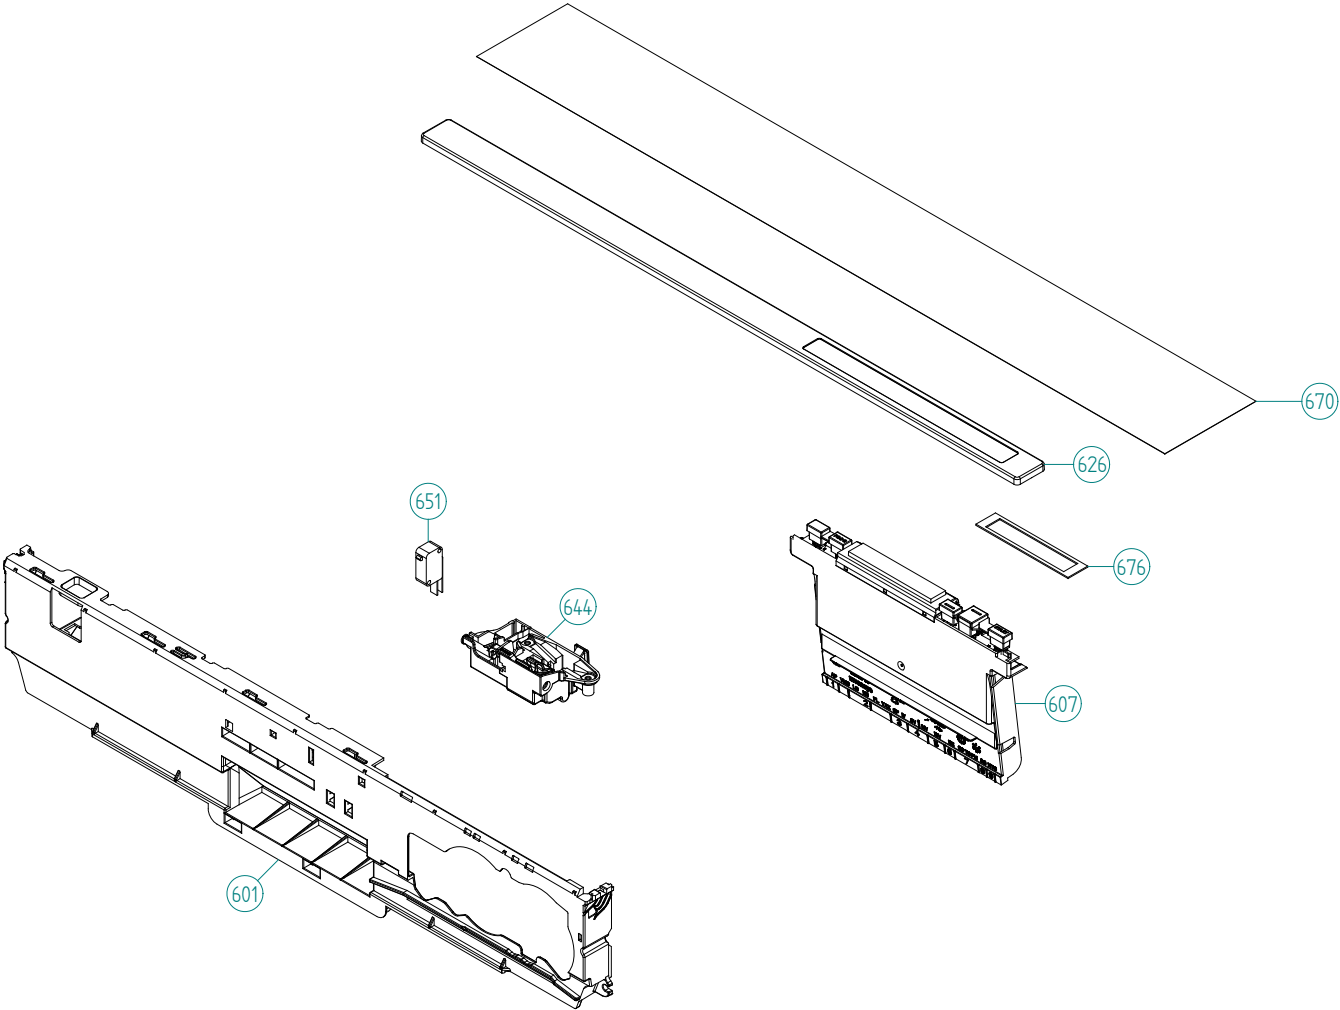

Inner door, panel and related parts

ASKO, D5894 XXL FI US - Titan (DW90.3)

Pos	Spare part No.	Description	Qty	Comment
501	8801381	Inner door w/fan DW70	1 Pc's	
501-b	8902121	SCREW A2-MKFT 5X10	4 Pc's	
502	8089579	FAN CPL FOR SENSOR 120V 60HZ	1 Pc's	
502-a	8058501	ORing Turbo Fan Dry 05/06 DW	1 Pc's	
502-b	8801438	KIT WITH NEW WAXMOTOR DW	1 Pc's	
502-c	8902085	Screw 20T for Plastic	1 Pc's	
503	8080100	HUMIDITY SENSOR ROHS *ESD* UL4	1 Pc's	
504	8083095	COMBIDISP AWECO REED 120V DW90	1 Pc's	
505	8089953	HINGE RIGHT PAINTED	1 Pc's	
506	8089952	HINGE LEFT PAINTED	1 Pc's	
507	8057530	Screw hinge 05	2 Pc's	
507-a	33500262	Nut Term Block	2 Pc's	
508	8088699	WASHER HINGE BEARING	2 Pc's	
509	8078040	Air Channel DW70	1 Pc's	
510	8801294	DOOR SEAL LOWER W.CORNER GUARD	1 Pc's	
511	8078017-PES-81	Outer door-high Int adjust XXL	1 Pc's	
511-a	8900646	Screw 20 Torx SS	6 Pc's	
517	8074012-81	Adj Frame Air Channel	1 Pc's	
517-a	8902133	Screw	2 Pc's	
522	8089401	LOCKKING RING 2 FAN HOUSE UL4	1 Pc's	
522-a	8902085	Screw 20T for Plastic	2 Pc's	
523	8079546	INTERM.STAY XL FI EU	1 Pc's	
523-a	8902357	Screw	2 Pc's	
523-b	8900646	Screw 20 Torx SS	2 Pc's	
524	8083978-33	AIR NOZZLE INTEGRATED	1 Pc's	
526	8058484	SS Coverplate Turbo Fan DW	1 Pc's	
526-a	8902085	Screw 20T for Plastic	2 Pc's	
529	8074278	Bracket for harness	1 Pc's	
531	8074258	Sound Absorbtion Outer Door	1 Pc's	
538	8084400	INSULATION 240X130X5	1 Pc's	
542	8079686	COVER, CABLES DW70	1 Pc's	
550	8079558	AIR CANNEL EXTENSION	1 Pc's	
554	8083885	SPACER FAN MOTOR-OUTER DOOR	1 Pc's	
555	8078098	STATUS LIGHT COMPLETE UL4	1 Pc's	
556	8083993	SEALING HUMIDITY SENSOR	1 Pc's	
559	8082486	SOUND ABSORPT THIN OUTER DOOR	1 Pc's	