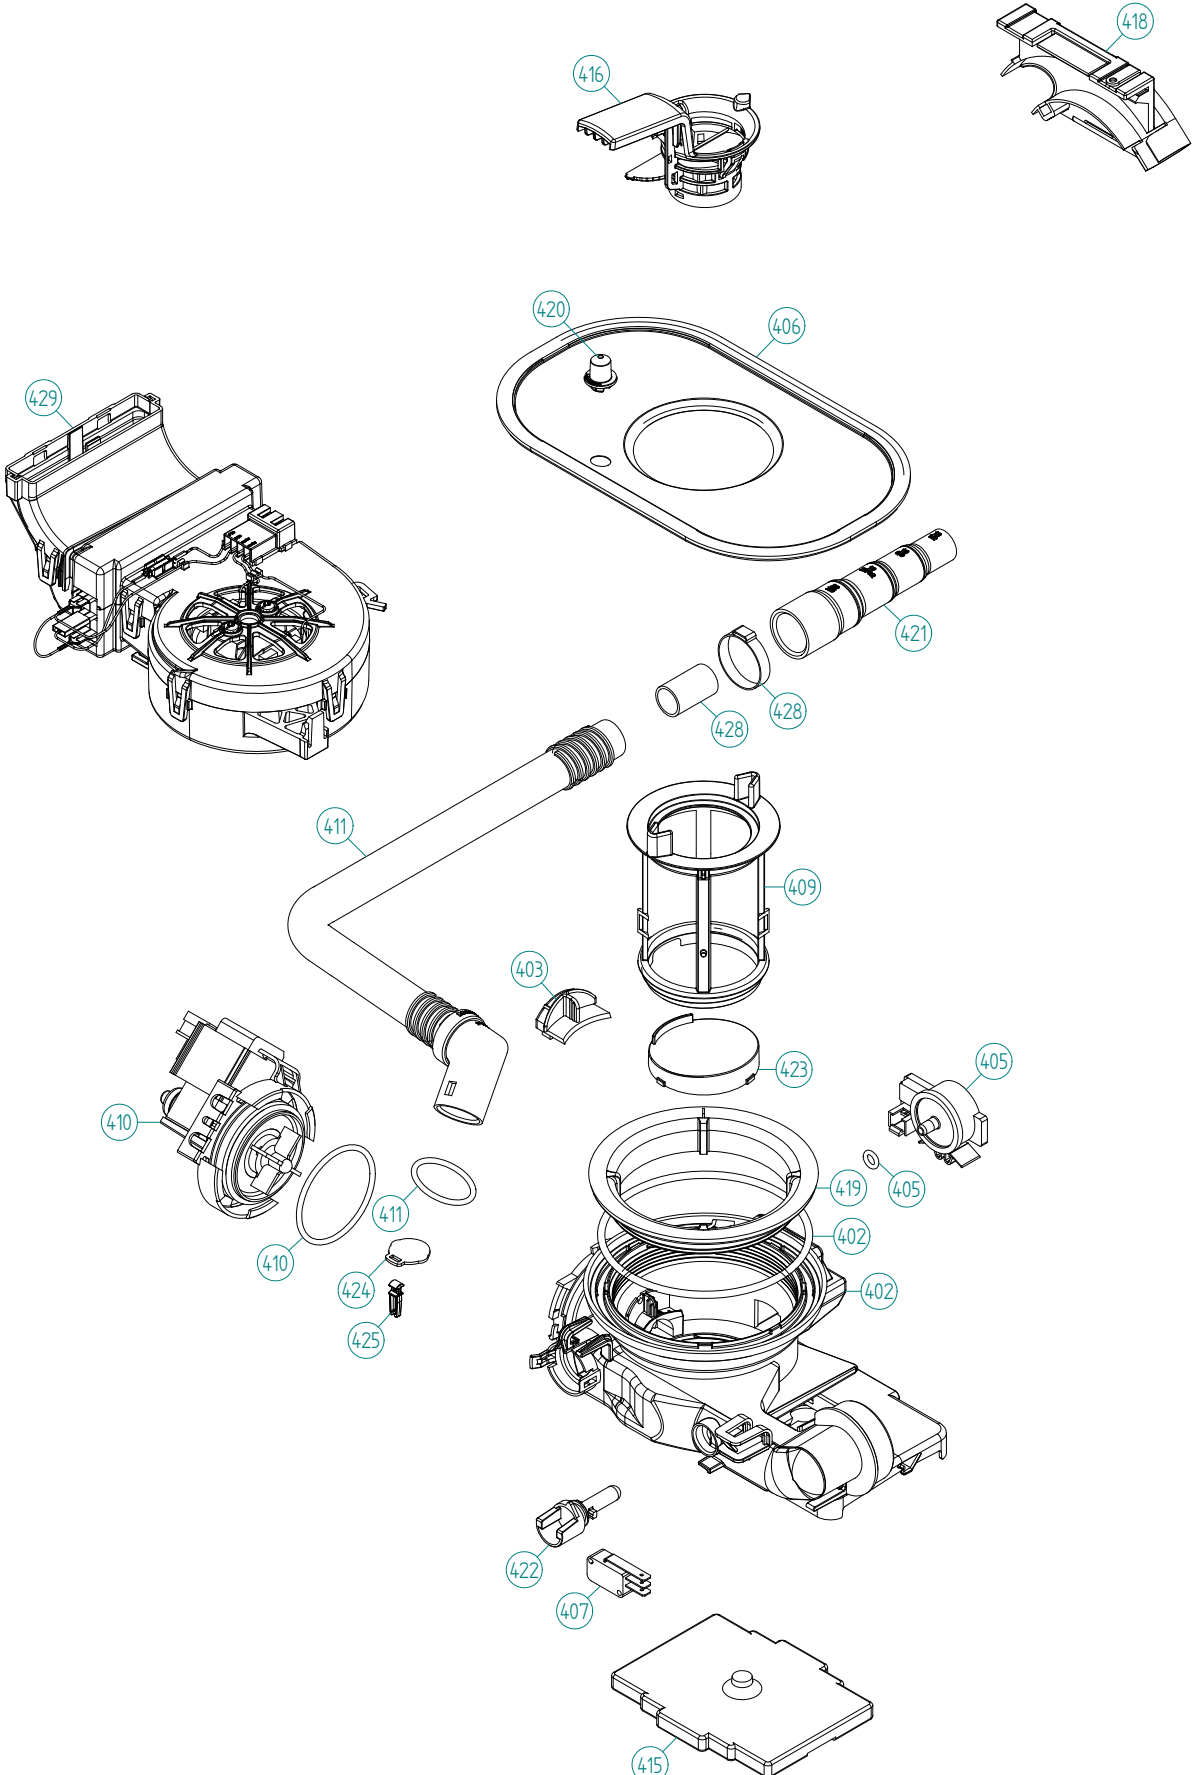

Baskets and related parts

ASKO, D5894 XXL FI US - Titan (DW90.3)

Pos	Spare part No.	Description	Qty	Comment
294	8078058	COVER AIRBREAK UL4	1	Pc's

Wash System

ASKO, D5894 XXL FI US - Titan (DW90.3)

Pos	Spare part No.	Description	Qty	Comment
301	8078001	-	1 Pc's	Not a spare part
303	8078082	CIRC.PUMP 120V 60HZ	1 Pc's	
303-a	8083804	Capacitor 7 0UF 400V P2 CLASS	1 Pc's	
304	8079683	RUBBER DAMPER HI CIRC.PUMP UL4	1 Pc's	
305	8801463	HEATER W.INSERT 1200W120V DW70	1 Pc's	
306	8079531	SEALING HEATER DW70 UL4	1 Pc's	Only 1 pc from 2009-06-11
307	8079575	INSERT FOR HEATER	1 Pc's	
308	8073385-77	Cup Drainage Gray	1 Pc's	
310	8801409	KIT HOSE INCL.CLAMPS CIRK.PUMP	1 Pc's	
312	8801270	Spray Arm Bearing Kit	1 Pc's	
313	8079108-77	SPRAYARM BEARING H&L U.BASKET	1 Pc's	
314	8078085	WATER DIVERTER VALVE 120V 60HZ	1 Pc's	
314-a	8073003	O-ring	2 Pc's	
317	8079145	SPRAY PIPE KNIFE SPRAYER H&L	1 Pc's	
318	8079112-EDH	SPRAYTUBE ADJ. U-BASK XXL 8,5	1 Pc's	
319	8057504-77	SPRAY PIPE GROMMET LOWER GREY	1 Pc's	
320	8057503-77	Spray Pipe Grommet Upper Gray	1 Pc's	
321	8801359	SPRAYTOWER COMPL H&L BASKET	1 Pc's	
323	8081911-LL-77	SPRAYTOWER L FOR 2 NOZZLE UL4	1 Pc's	
324	8079113-77	GUIDE SPRAYTUBE ADJ BASKET	1 Pc's	
325	8072891	Spray Arm Lower Complete	1 Pc's	
326	8079111	SPRAYARM CPL H&L BASKET	1 Pc's	
327	8073381	Tube Pot Rinse	1 Pc's	
327	8079147	POT RINSE TUBE	1 Pc's	
327-a	8902085	Screw 20T for Plastic	2 Pc's	
328	8071607	Locking Spray Pipe Bearing	1 Pc's	
331	8072543-77	Spray Nozzle	2 Pc's	For part no 8073381 and 8076902-L-77
350	8079268-77	TERMINAL CONN.SPRAY TUBE M.B	1 Pc's	
351	8079265-77	SPRAY TUBE HOLDER MIDDLEBASKET	1 Pc's	
352	8079576-77	Cap Spray Tube Inlet Mid/Bask	1 Pc's	
353	8080860	SPRAY PIPE MIDDLE BASKET	2 Pc's	
354	8079266-77	CONNECTION SPRAY PIPE BASKET	1 Pc's	
355	8079267-77	SPRAY PIPE GROMMET MIDDLE BASK	1 Pc's	
356	8080666	OVERFLOW CHANNEL	1 Pc's	
357	8083603	SEALING HEATER BOTTOM SUMP	1 Pc's	
358	8079261-77	INSERT SPRAYARM BEAR.H&L BASK.	1 Pc's	
359	8901765	ORing det Comp 03/04 DW	1 Pc's	