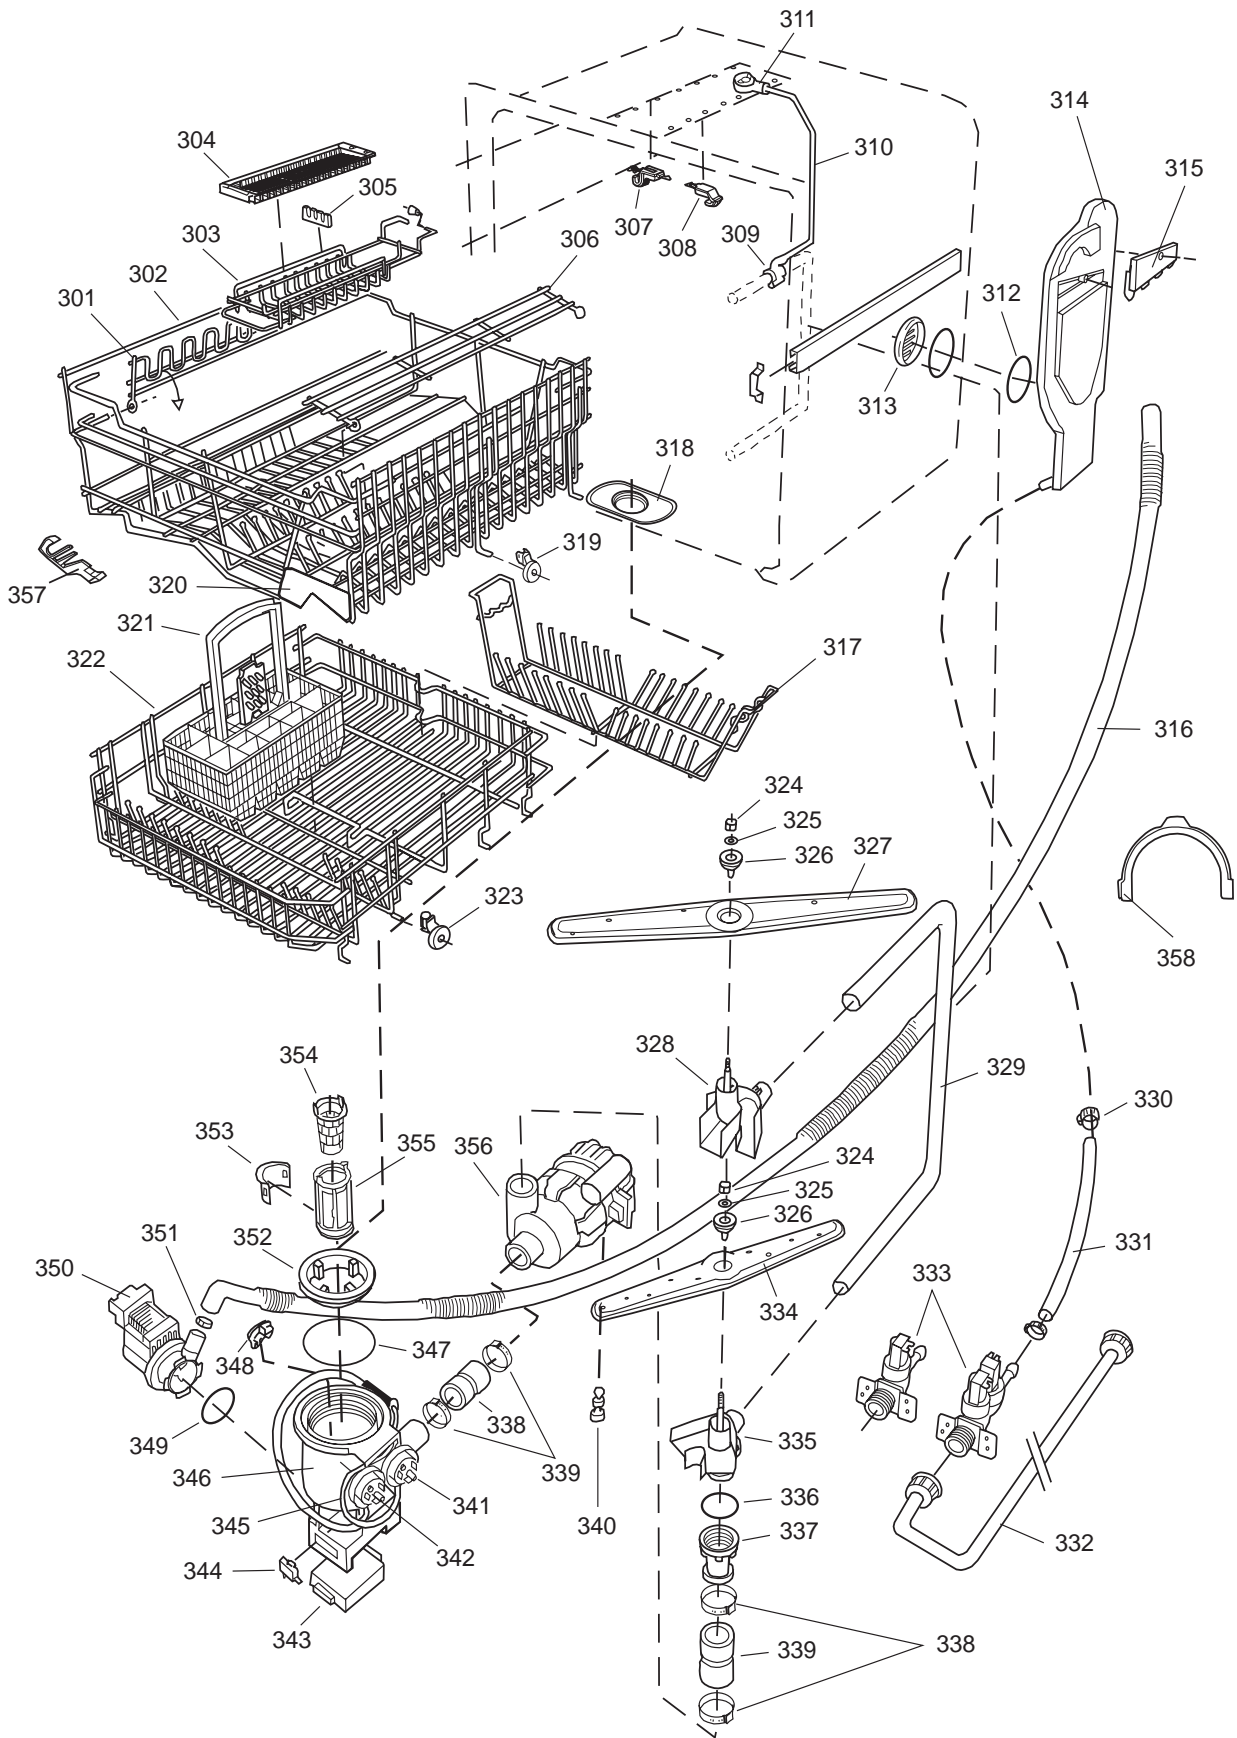

Dishwashing system

ASKO, D1796 (DW953FI) US - M-Grey FI (DW953FI)

Pos	Spare part No.	Description	Qty	Comment
301	8071337-36	Cup Shelf Wine Glass 05/06 D	1 Pcs	
302	8801236-36	Upper Basket Gray	1 Pcs	
302	8801199-36	Rack, Upper 05 & 06 DW	1 Pcs	with cup shelf
306	8071336-36	Cup Shelf 05/06 DW	1 Pcs	
313	8057536-77	Lockring Airbreak Gray	1 Pcs	
314	8057514	Sub To 8801234	1 Pcs	
316	8070304	Drain Hose 05/06 DW	1 Pcs	
316-a	8052239	Hose Clamp, Squeeze	1 Pcs	
316-b	8053642	Hose Clip	1 Pcs	
318	8059740	Strainer Upper 05/06 DW	1 Pcs	
319	8058498-77	Wheel, Upper Basket 05/06 DW	4 Pcs	
320	8057506-77	Knife Stop	1 Pcs	
321	8801089-77	Cutlery Basket 05/06 DW	1 Pcs	
322	8801200-36	Lower Basket 05/06 DW	1 Pcs	
323	8009516-77	Rack Wheels Lower 05/06 DW	8 Pcs	
324	8901262	Nut for Spray Arm 05	2 Pcs	
325	8052095	Ceramic Washer, Spray Arm 05	2 Pcs	
326	8057070-77	Spray Arm Insert 05/06 DW	2 Pcs	
327	8072695	Spray Arm - Upper 05/06 DW	1 Pcs	
328	8057068-77	Spray Pipe Bearing Upper	1 Pcs	
329	8057063	Spray pipe, inner 05	1 Pcs	
330	8052189	Hose Clamp, Squeeze	2 Pcs	
331	8070622	Ruber Hose	1 Pcs	
333	8072121	Fill Valve, Single 05/06 DW.	1 Pcs	
333-a	8902087	Screw, Plastic Housing 20 To	2 Pcs	
334	8072692	Spray Arm - Lower 05/06 DW	1 Pcs	
335	8057067-77	Lower Washarm Support 05/06	1 Pcs	
336	8901755	O-Ring Seal	1 Pcs	
337	8057069	Retainer Nut SprayArm 05/06	1 Pcs	
338	8052097	Hose Clamp, Circ. Pump 05/06	4 Pcs	
339	8057484	Hose, Circ. Pump 05/06 DW	2 Pcs	
340	8055095	BUFFER, Circumpump 03/04 DW	1 Pcs	
341	8071024	Level Switch 05/06 DW	1 Pcs	
343	8057053	Subs to 8075110	1 Pcs	
344	8060068	Micro Switch,Overfill 05/06	1 Pcs	
345	8058500	Hose Pressure Sw. 05/06 DW	1 Pcs	
346	8801123	Replaces 8075197-77. Sump 05	1 Pcs	
347	8058503	O-Ring, Sump 05/06 DW	1 Pcs	
348	8057487-79	Sump Plug DW 05/06 Cleanout	1 Pcs	
349	8002584	O-Ring, Drain Pump 05/06 DW	1 Pcs	
350	8072032	Drain Pump 05/06 DW	1 Pcs	
351	8052239	Hose Clamp, Squeeze	1 Pcs	
352	8057488	Locking ring, bottom well 05	1 Pcs	
353	8058454	Cover Str. Basket 05/06 DW	1 Pcs	
354	8057972-77	Strainer Basket Grey 05/06 D	1 Pcs	
355	8057486-77	Filter, fine 05 & 06 DW	1 Pcs	
356	8071250	Circ. Pump 05/06 DW	1 Pcs	
356-a	8075380	capacitor D3000	1 Pcs	
357	8071214-77	Knife Holder 05/06 DW	2 Pcs	
358	8050805	GOOSE NECK for DRAIN HOSE	1 Pcs	
358	8072528-77	Holder Outlet Hose	1 Pcs	