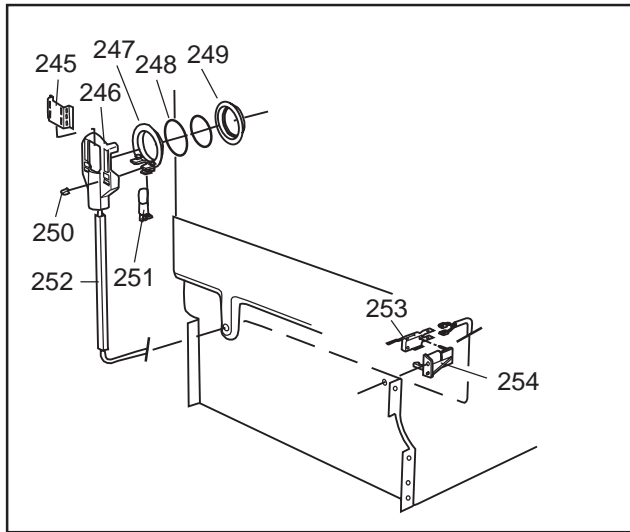

Datum

2003-03-24

Date

BEHÅLLARE

CONTAINER AND RELATED PARTS

Container and related parts

ASKO, D1796 (DW953FI) US - M-Grey FI (DW953FI)

Pos	Spare part No.	Description	Qty	Comment
201	8057977	Bearing Upper Rail 05/06 DW	8 Pcs	
202	8058638-77	Ball Holder, Upper Rail DW	2 Pcs	
203	8057979-77	Rack Stop Grey 05/06 DW	2 Pcs	
204	8057052	Guide Rail '05 '06 DW	2 Pcs	
205	8057978-77	Rail Stop - Back Grey 05/06	2 Pcs	
206	8057489	Tub Seal 05/06 DW	1 Pcs	
210	8002370	Protective Collar	2 Pcs	
210	8057077	Heating Element DW 05/06 140	1 Pcs	
211	8901110	Screw w/O-Ring DW 05/06 25-T	4 Pcs	
212	8060065	Sealing Strip '05	1 Pcs	
212	8060066	Sealing Strip, casing '05	1 Pcs	
216	8002579	T-Stat 05/06 DW Overheat	1 Pcs	
222	8070142	Cable holder, rear 05	1 Pcs	
223	8058495	Cable holder, door 05	1 Pcs	
225	8057523	Bottom and Side support '05	1 Pcs	
228	8058558	RFI 05/06 WM	1 Pcs	
229	8050251	Terminal Block DW All	1 Pcs	
229-a	8900357	Screw, terminal block	1 Pcs	
230	8059991	Cable holder, supply line 05	1 Pcs	
231	8006948	Grommet	1 Pcs	
232	8071323-77	DW Extra Heavy Duty Door Spr	2 Pcs	
232	8060232-77	Door Spring - Heavy Duty DW	2 Pcs	
233	8057062	Subs to 8074877	4 Pcs	
234	8901156	Nut, Levelling Legs	4 Pcs	
235	8051957	Slide, foot 02 DW	2 Pcs	
236	8072119	Washer	4 Pcs	
241	8060255	No longer Avail. po# 8008- H	1 Pcs	
242	8070495	Inlet Valve Mount	1 Pcs	
242-a	8900327	Screw 20 Torx, Self Tapping	2 Pcs