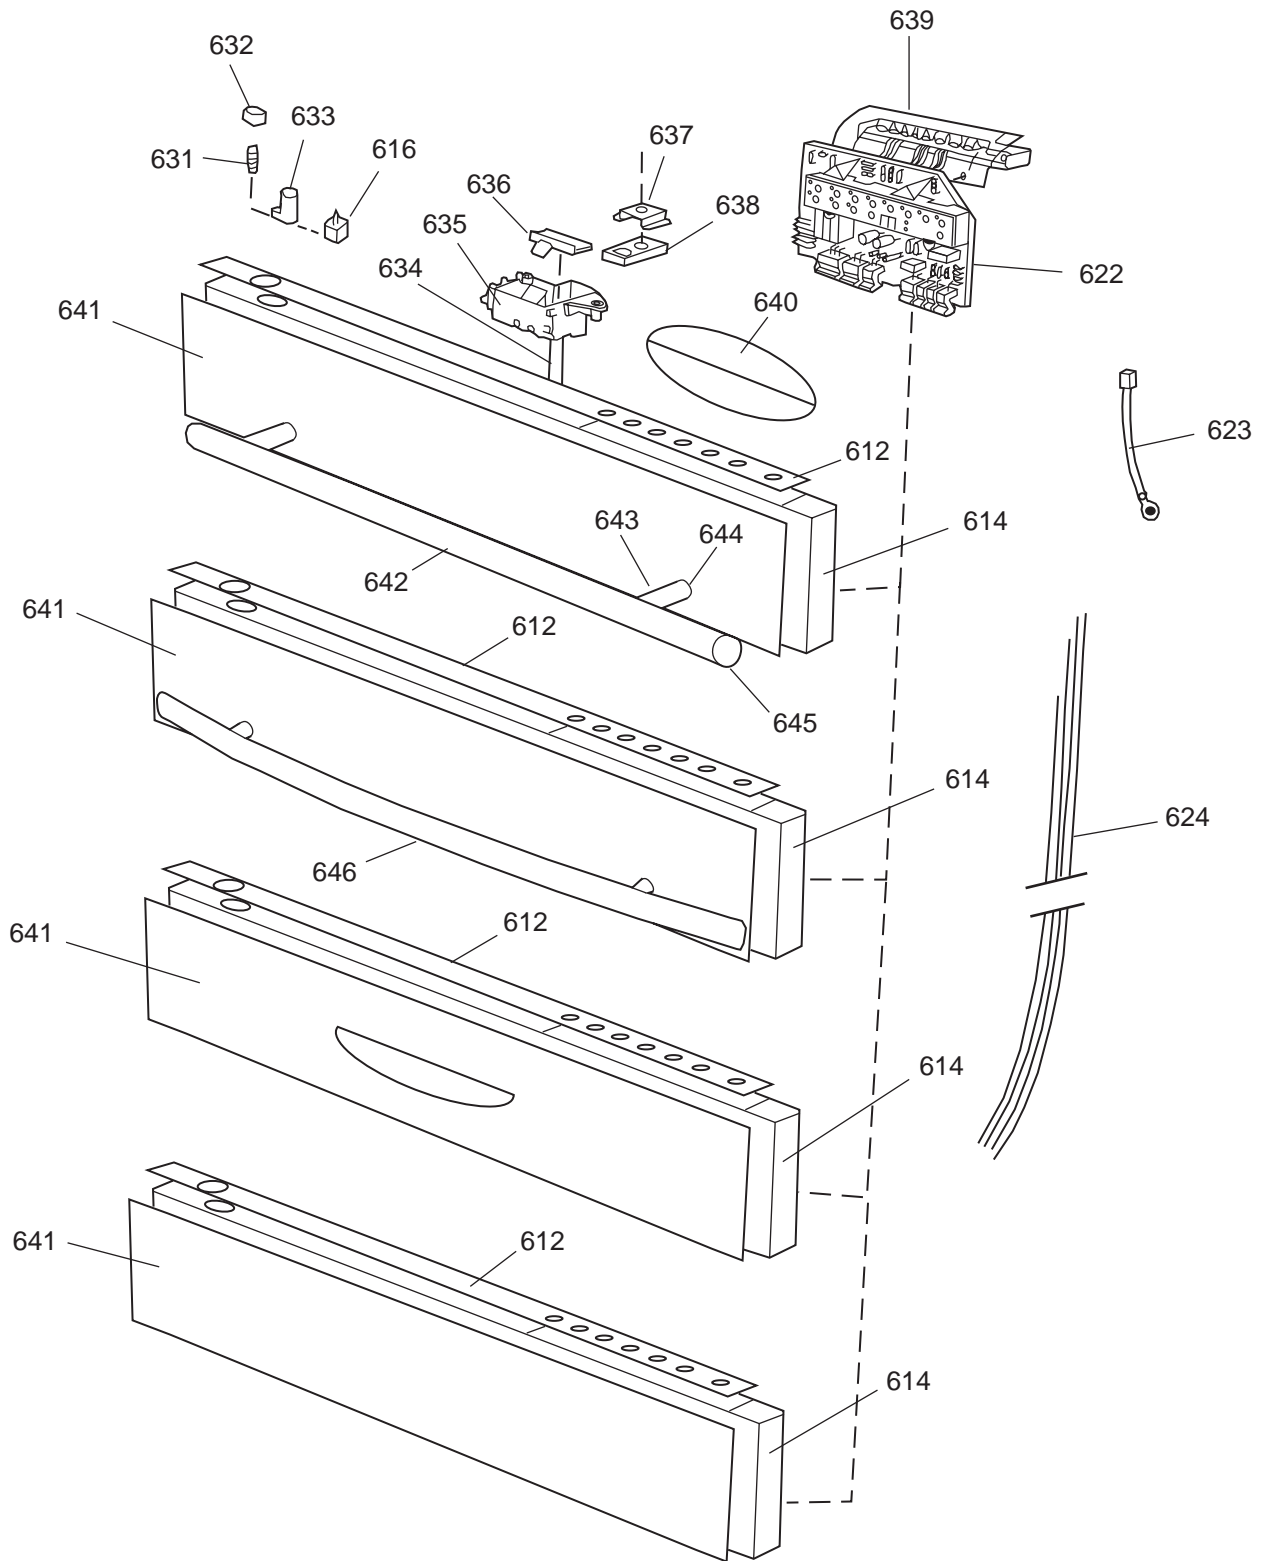

Datum

2003-03-24

Date

BEHÅLLARE

CONTAINER AND RELATED PARTS

Container and related parts

ASKO, D1796 (DW953FI) US - M-Grey FI (DW953FI)

Pos	Spare part No.	Description	Qty	Comment
201	8057977	Bearing Upper Rail 05/06 DW	8 Pcs	
202	8058638-77	Ball Holder, Upper Rail DW	2 Pcs	
203	8057979-77	Rack Stop Grey 05/06 DW	2 Pcs	
204	8057052	Guide Rail '05 '06 DW	2 Pcs	
205	8057978-77	Rail Stop - Back Grey 05/06	2 Pcs	
206	8057489	Tub Seal 05/06 DW	1 Pcs	
210	8002370	Protective Collar	2 Pcs	
210	8057077	Heating Element DW 05/06 140	1 Pcs	
211	8901110	Screw w/O-Ring DW 05/06 25-T	4 Pcs	
212	8060065	Sealing Strip '05	1 Pcs	
212	8060066	Sealing Strip, casing '05	1 Pcs	
216	8002579	T-Stat 05/06 DW Overheat	1 Pcs	
222	8070142	Cable holder, rear 05	1 Pcs	
223	8058495	Cable holder, door 05	1 Pcs	
225	8057523	Bottom and Side support '05	1 Pcs	
228	8058558	RFI 05/06 WM	1 Pcs	
229	8050251	Terminal Block DW All	1 Pcs	
229-a	8900357	Screw, terminal block	1 Pcs	
230	8059991	Cable holder, supply line 05	1 Pcs	
231	8006948	Grommet	1 Pcs	
232	8071323-77	DW Extra Heavy Duty Door Spr	2 Pcs	
232	8060232-77	Door Spring - Heavy Duty DW	2 Pcs	
233	8057062	Subs to 8074877	4 Pcs	
234	8901156	Nut, Levelling Legs	4 Pcs	
235	8051957	Slide, foot 02 DW	2 Pcs	
236	8072119	Washer	4 Pcs	
241	8060255	No longer Avail. po# 8008- H	1 Pcs	
242	8070495	Inlet Valve Mount	1 Pcs	
242-a	8900327	Screw 20 Torx, Self Tapping	2 Pcs	

Casing and related parts

ASKO, D1796 (DW953FI) US - M-Grey FI (DW953FI)

Pos	Spare part No.	Description	Qty	Comment
107	8057528-81	Kick Plate Low Grey Metal	1 Pcs	
107-a	8900944	Screw Toe Kick 20 Torx	2 Pcs	
108	8057529-81	Kick Plate High Grey Metal	1 Pcs	
108-a	8900944	Screw Toe Kick 20 Torx	2 Pcs	
110	8057526	Guard Plate DW05 & 06	1 Pcs	
110-a	8902357	Screw	4 Pcs	
112	8058486	Drip Guard Overflow 05/06 DW	1 Pcs	
114	8057550	Spring Adj. Bracket 05/06 DW	2 Pcs	
114-a	8902131	Screw, disc.jh 11-99	2 Pcs	
115	8057549	Bracket/Toe Kick 05/06 DW	2 Pcs	