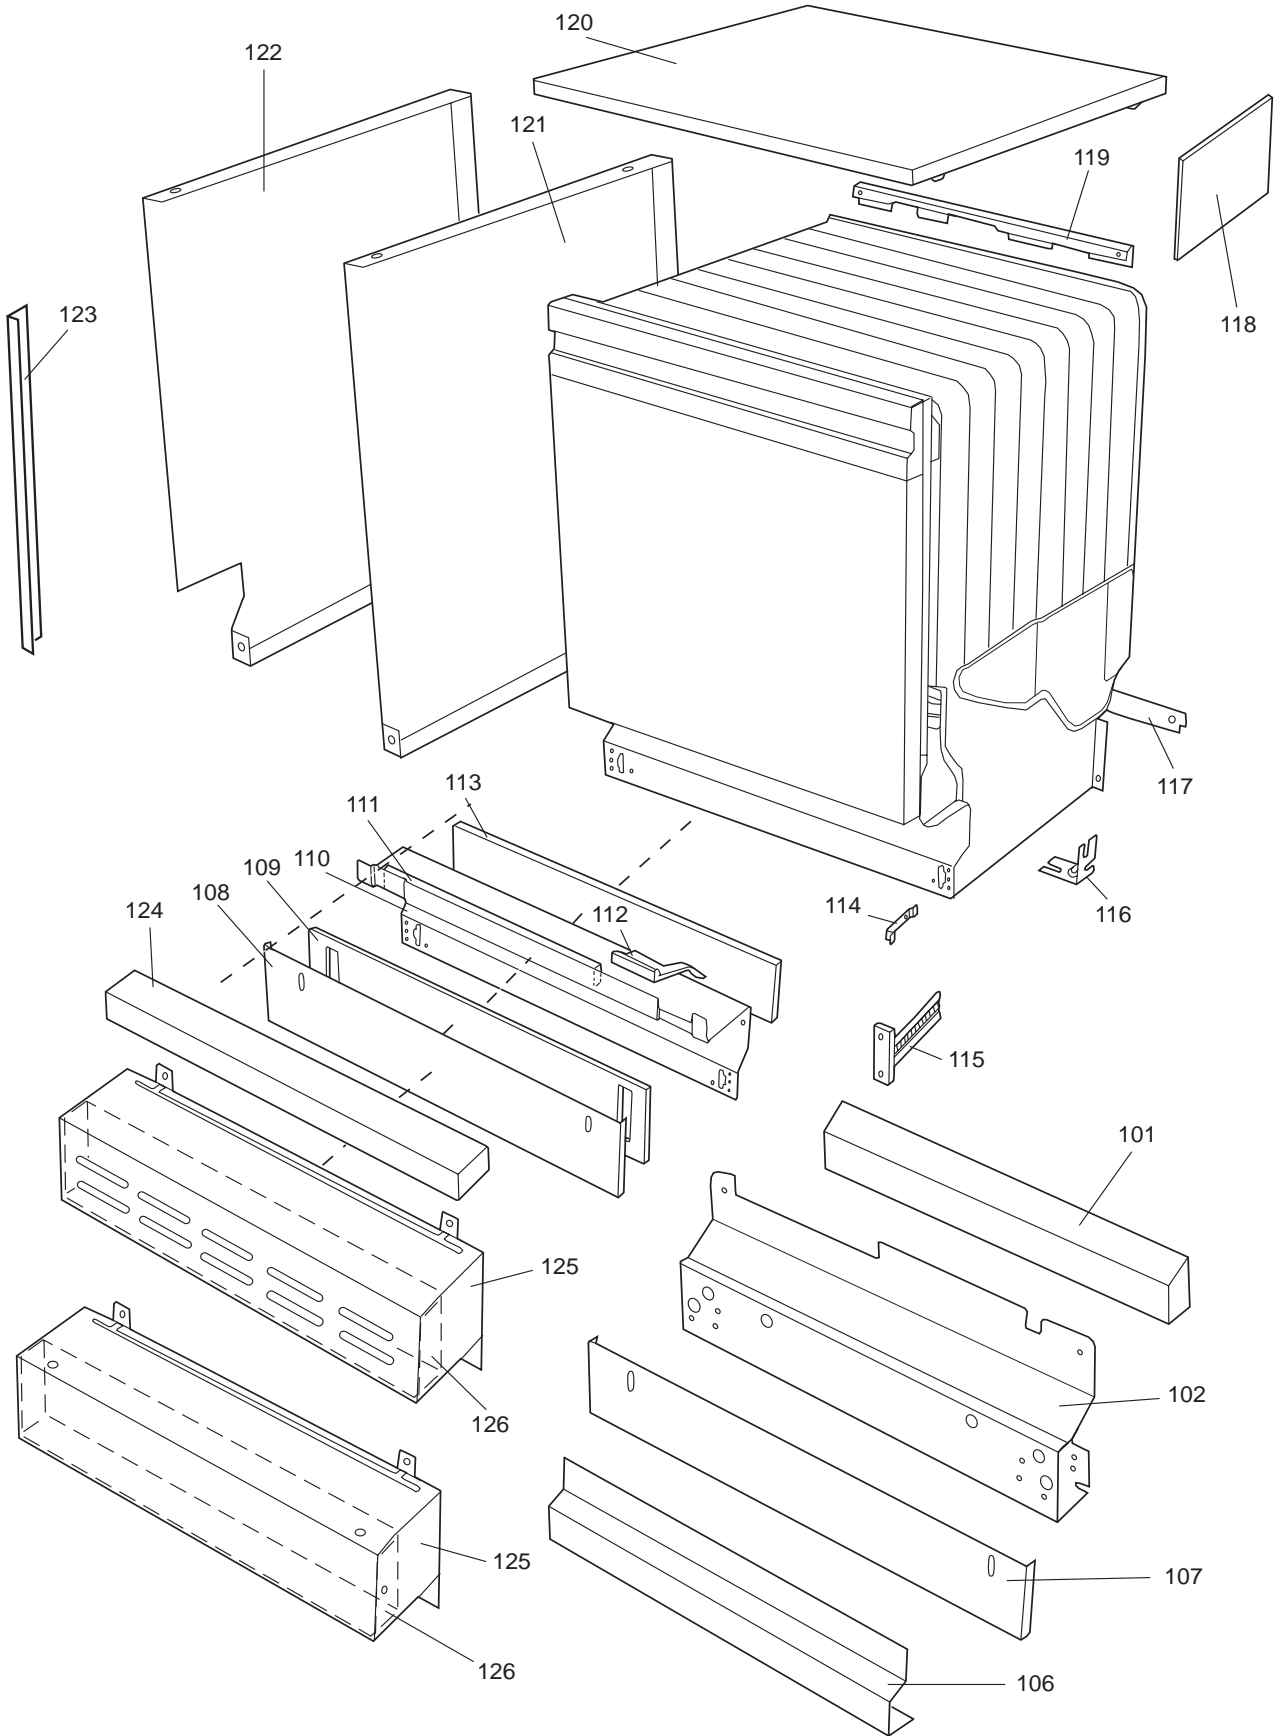

Datum

2003-03-24

Date

BEHÅLLARE

CONTAINER AND RELATED PARTS

Container and related parts

ASKO, D1796 (DW953FI) US - M-Grey FI (DW953FI)

Pos	Spare part No.	Description	Qty	Comment
201	8057977	Bearing Upper Rail 05/06 DW	8 Pcs	
202	8058638-77	Ball Holder, Upper Rail DW	2 Pcs	
203	8057979-77	Rack Stop Grey 05/06 DW	2 Pcs	
204	8057052	Guide Rail '05 '06 DW	2 Pcs	
205	8057978-77	Rail Stop - Back Grey 05/06	2 Pcs	
206	8057489	Tub Seal 05/06 DW	1 Pcs	
210	8002370	Protective Collar	2 Pcs	
210	8057077	Heating Element DW 05/06 140	1 Pcs	
211	8901110	Screw w/O-Ring DW 05/06 25-T	4 Pcs	
212	8060065	Sealing Strip '05	1 Pcs	
212	8060066	Sealing Strip, casing '05	1 Pcs	
216	8002579	T-Stat 05/06 DW Overheat	1 Pcs	
222	8070142	Cable holder, rear 05	1 Pcs	
223	8058495	Cable holder, door 05	1 Pcs	
225	8057523	Bottom and Side support '05	1 Pcs	
228	8058558	RFI 05/06 WM	1 Pcs	
229	8050251	Terminal Block DW All	1 Pcs	
229-a	8900357	Screw, terminal block	1 Pcs	
230	8059991	Cable holder, supply line 05	1 Pcs	
231	8006948	Grommet	1 Pcs	
232	8071323-77	DW Extra Heavy Duty Door Spr	2 Pcs	
232	8060232-77	Door Spring - Heavy Duty DW	2 Pcs	
233	8057062	Subs to 8074877	4 Pcs	
234	8901156	Nut, Levelling Legs	4 Pcs	
235	8051957	Slide, foot 02 DW	2 Pcs	
236	8072119	Washer	4 Pcs	
241	8060255	No longer Avail. po# 8008- H	1 Pcs	
242	8070495	Inlet Valve Mount	1 Pcs	
242-a	8900327	Screw 20 Torx, Self Tapping	2 Pcs	