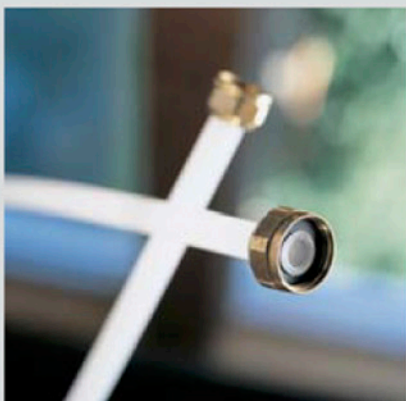

----- Manual continues below -----

ASKO
BUILT TO LAST LONGER

Spare Parts Catalogue

Dishwashers \ 06 Generation

Type: DW953FI

Model: D1796 (DW953FI) US M-Grey FI

Prod. No: 107179631

November 17th 2004