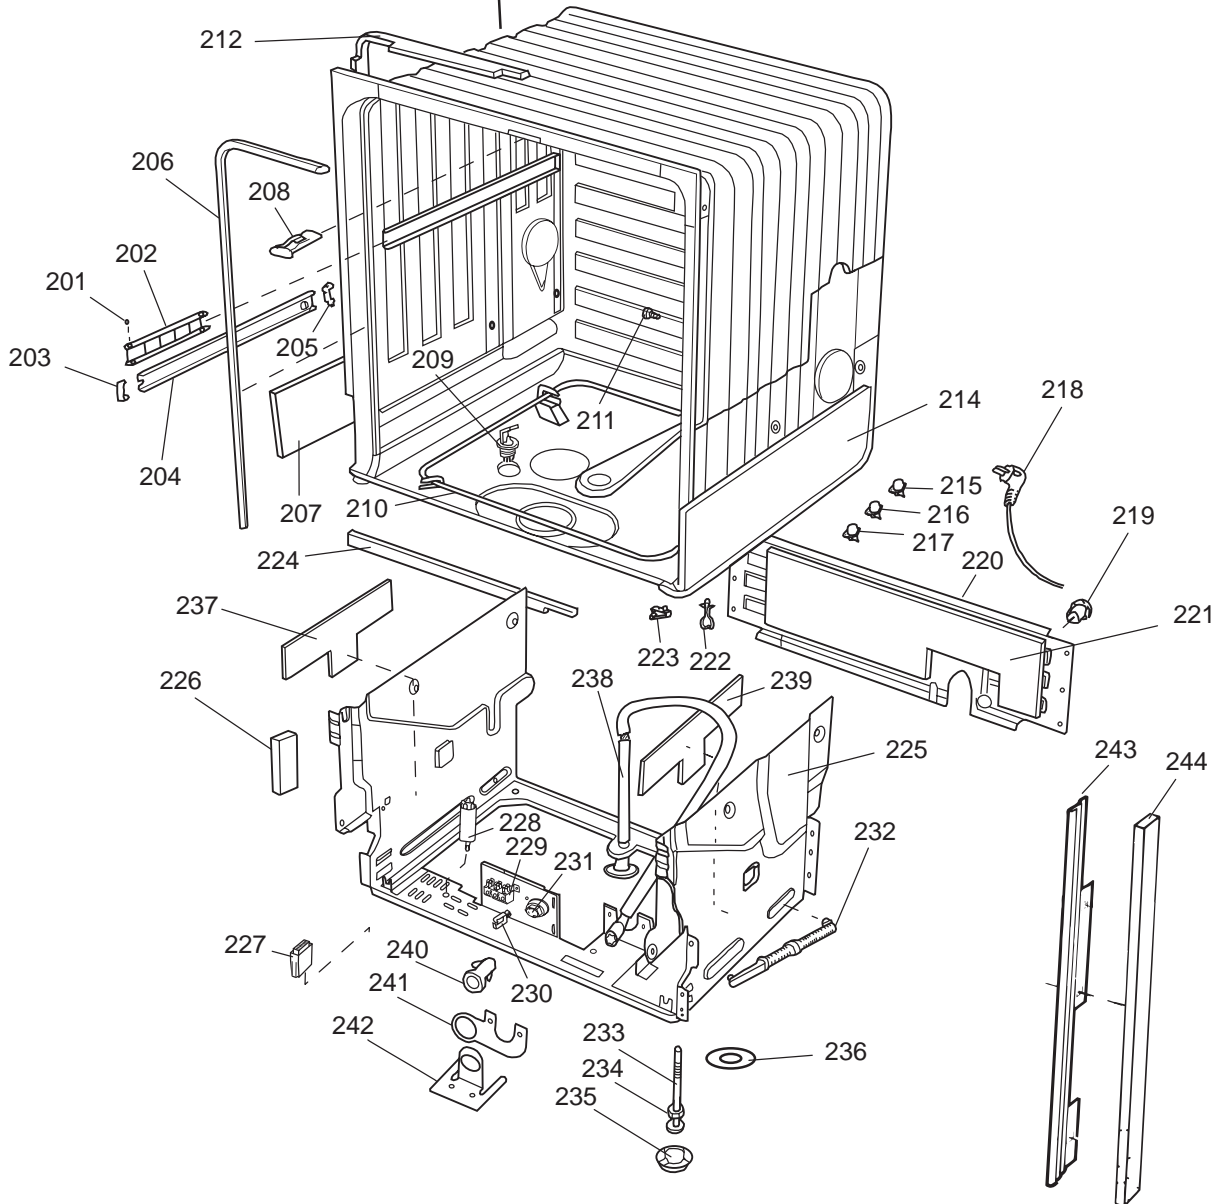

Datum

2003-03-24

Date

BEHÅLLARE

CONTAINER AND RELATED PARTS

Container and related parts

ASKO, D1796 (DW953FI) US - M-Grey FI (DW953FI)

Pos	Spare part No.	Description	Qty	Comment
201	8057977	Bearing Upper Rail 05/06 DW	8 Pcs	
202	8058638-77	Ball Holder, Upper Rail DW	2 Pcs	
203	8057979-77	Rack Stop Grey 05/06 DW	2 Pcs	
204	8057052	Guide Rail '05 '06 DW	2 Pcs	
205	8057978-77	Rail Stop - Back Grey 05/06	2 Pcs	
206	8057489	Tub Seal 05/06 DW	1 Pcs	
210	8002370	Protective Collar	2 Pcs	
210	8057077	Heating Element DW 05/06 140	1 Pcs	
211	8901110	Screw w/O-Ring DW 05/06 25-T	4 Pcs	
212	8060065	Sealing Strip '05	1 Pcs	
212	8060066	Sealing Strip, casing '05	1 Pcs	
216	8002579	T-Stat 05/06 DW Overheat	1 Pcs	
222	8070142	Cable holder, rear 05	1 Pcs	
223	8058495	Cable holder, door 05	1 Pcs	
225	8057523	Bottom and Side support '05	1 Pcs	
228	8058558	RFI 05/06 WM	1 Pcs	
229	8050251	Terminal Block DW All	1 Pcs	
229-a	8900357	Screw, terminal block	1 Pcs	
230	8059991	Cable holder, supply line 05	1 Pcs	
231	8006948	Grommet	1 Pcs	
232	8071323-77	DW Extra Heavy Duty Door Spr	2 Pcs	
232	8060232-77	Door Spring - Heavy Duty DW	2 Pcs	
233	8057062	Subs to 8074877	4 Pcs	
234	8901156	Nut, Levelling Legs	4 Pcs	
235	8051957	Slide, foot 02 DW	2 Pcs	
236	8072119	Washer	4 Pcs	
241	8060255	No longer Avail. po# 8008- H	1 Pcs	
242	8070495	Inlet Valve Mount	1 Pcs	
242-a	8900327	Screw 20 Torx, Self Tapping	2 Pcs