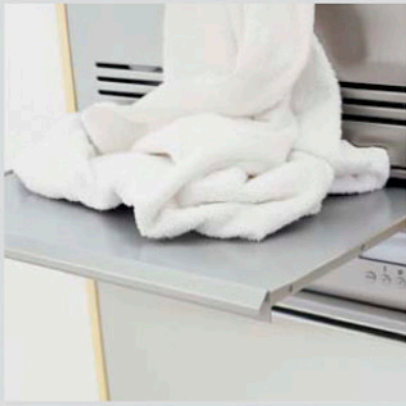

----- Manual continues below -----

ASKO
BUILT TO LAST LONGER

Spare Parts Catalogue

Dishwashers \ 06 Generation

Type: DW953FI

Model: D1796 (DW953FI) US M-Grey FI

Prod. No: 107179631

November 17th 2004