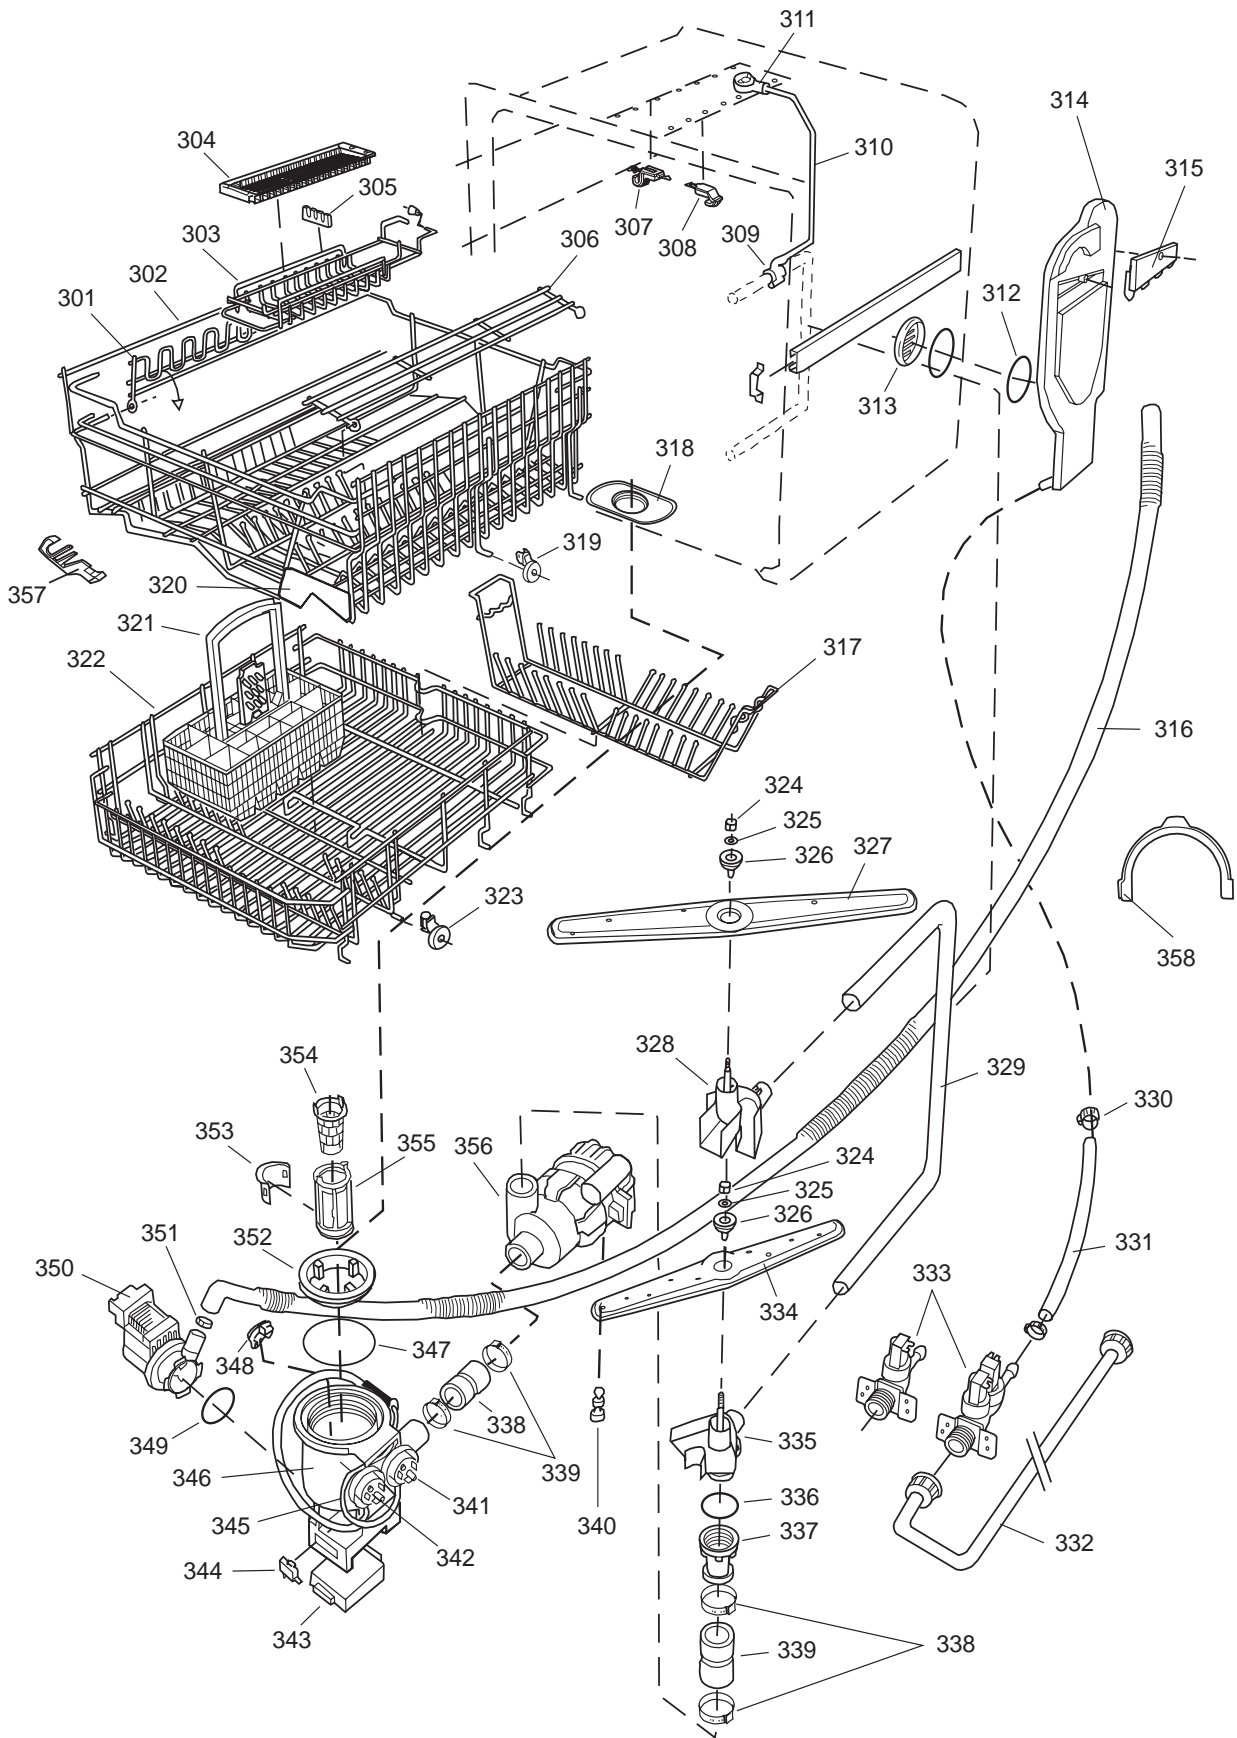

Datum
2003-03-24
Date

DISKSYSTEM

DISHWASHING SYSTEM

Dishwashing system

ASKO, D1876 US - Black Bi (DW954)

Pos	Spare part No.	Description	Qty	Comment
301	8071337-36	Cup Shelf Wine Glass 05/06 D	1 Pcs	
302	8801236-36	Upper Basket Gray	1 Pcs	
302	8801199-36	Rack, Upper 05 & 06 DW	1 Pcs	with cup shelf
306	8071336-36	Cup Shelf 05/06 DW	1 Pcs	
313	8057536-77	Lockring Airbreak Gray	1 Pcs	
314	8057514	Sub To 8801234	1 Pcs	
316	8070304	Drain Hose 05/06 DW	1 Pcs	
316	8075484	OUTLET HOSE NON RETURN VALVE	1 Pcs	
316-a	8052239	Hose Clamp, Squeeze	1 Pcs	
316-a	8073403	Non Return Valve	1 Pcs	
316-b	8053642	Hose Clip	1 Pcs	
318	8059740	Strainer Upper 05/06 DW	1 Pcs	
319	8058498-77	Wheel, Upper Basket 05/06 DW	4 Pcs	
320	8057506-77	Knife Stop	1 Pcs	
321	8801089-77	Cutlery Basket 05/06 DW	1 Pcs	
322	8801200-36	Lower Basket 05/06 DW	1 Pcs	
323	8009516-77	Rack Wheels Lower 05/06 DW	8 Pcs	
324	8901262	Nut for Spray Arm 05	2 Pcs	
325	8052095	Ceramic Washer, Spray Arm 05	2 Pcs	
326	8057070-77	Spray Arm Insert 05/06 DW	2 Pcs	
327	8072695	Spray Arm - Upper 05/06 DW	1 Pcs	
328	8057068-77	Spray Pipe Bearing Upper	1 Pcs	
329	8057063	Spray pipe, inner 05	1 Pcs	
330	8052189	Hose Clamp, Squeeze	2 Pcs	
331	8070622	Ruber Hose	1 Pcs	
332	8073879	Fill hose quick connect	1 Pcs	
333	8073995	Water valve single. Easy Ins	1 Pcs	
333	8072121	Fill Valve, Single 05/06 DW.	1 Pcs	
333-a	8902087	Screw, Plastic Housing 20 To	2 Pcs	
334	8072692	Spray Arm - Lower 05/06 DW	1 Pcs	
335	8057067-77	Lower Washarm Support 05/06	1 Pcs	
336	8901755	O-Ring Seal	1 Pcs	
337	8057069	Retainer Nut SprayArm 05/06	1 Pcs	
338	8052097	Hose Clamp, Circ. Pump 05/06	4 Pcs	
339	8057484	Hose, Circ. Pump 05/06 DW	2 Pcs	
340	8055095	BUFFER, Circumpump 03/04 DW	1 Pcs	
341	8071024	Level Switch 05/06 DW	1 Pcs	
343	8057053	Subs to 8075110	1 Pcs	
344	8060068	Micro Switch,Overfill 05/06	1 Pcs	
345	8058500	Hose Pressure Sw. 05/06 DW	1 Pcs	
346	8801123	Replaces 8075197-77. Sump 05	1 Pcs	
347	8058503	O-Ring, Sump 05/06 DW	1 Pcs	
348	8057487-79	Sump Plug DW 05/06 Cleanout	1 Pcs	
349	8002584	O-Ring, Drain Pump 05/06 DW	1 Pcs	
350	8072032	Drain Pump 05/06 DW	1 Pcs	
351	8052239	Hose Clamp, Squeeze	1 Pcs	
352	8057488	Locking ring, bottom well 05	1 Pcs	
353	8058454	Cover Str. Basket 05/06 DW	1 Pcs	
354	8057972-77	Strainer Basket Grey 05/06 D	1 Pcs	
355	8057486-77	Filter, fine 05 & 06 DW	1 Pcs	
356	8071250	Circ. Pump 05/06 DW	1 Pcs	
356-a	8075380	capacitor D3000	1 Pcs	
357	8071214-77	Knife Holder 05/06 DW	2 Pcs	
358	8050805	GOOSE NECK for DRAIN HOSE	1 Pcs	
358	8072528-77	Holder Outlet Hose	1 Pcs