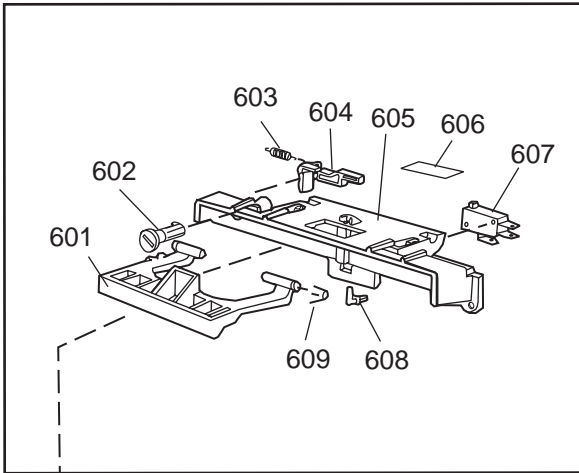

Datum
2003-03-24
Date

PANEL

CONTROL PANEL AND RELATED PARTS

Control panel and related parts

ASKO, D1876 US - Black Bi (DW954)

Pos	Spare part No.	Description	Qty	Comment
601	8057541-33	Door Handle, Black DW 05/06	1 Pcs	
602	8057545	Rotary catch, child safety '	1 Pcs	
603	8057546	SPRING, SafetyCatch 05/06 DW	1 Pcs	
604	8057544	Arm, SafetyCatch 05/06 DW	1 Pcs	
605	8057539	Bracket 4 Switch/Handle 05/0	1 Pcs	
605-a	8902085	Screw 20T for Plastic	2 Pcs	
606	8071098	Cover for Micro Switch	1 Pcs	
607	8055473	Door Switch - DW 05/06	1 Pcs	
608	8057542	Actuator, Doorswitch 05/06 D	1 Pcs	
609	8007078	Spring 02 Handle, DW	1 Pcs	
612	8073408-33	Decor Insert	1 Pcs	
614	8057538-69	Cover Main Switch Black 05'	1 Pcs	
614	8071680-69	Control Panel 05/06 DW	1 Pcs	
621	8060076	Cover, protective 05	1 Pcs	
622	8801201	Board, DW 05/06 (Not FI/Cust	1 Pcs	
622-a	8902053	Screw	2 Pcs	
623	8059767	Thermistor 05/06 DW	1 Pcs	
624	8059861	BASIC HARNESS DOOR DW95E	1 Pcs	
624	8059865	Basic Harness	1 Pcs	
624	8073452	Cable D1876	1 Pcs	
690	8075564	INSTR. D/WASHER USA DW95 ENG	1 Pcs	
690	8075565	INSTR. D/WASHER USA DW95 FR	1 Pcs	
690	8075566	INSTR. D/WASHER USA DW95 ES	1 Pcs	
690	8073096	INSTR. GENERAL D/WASHER USA	1 Pcs