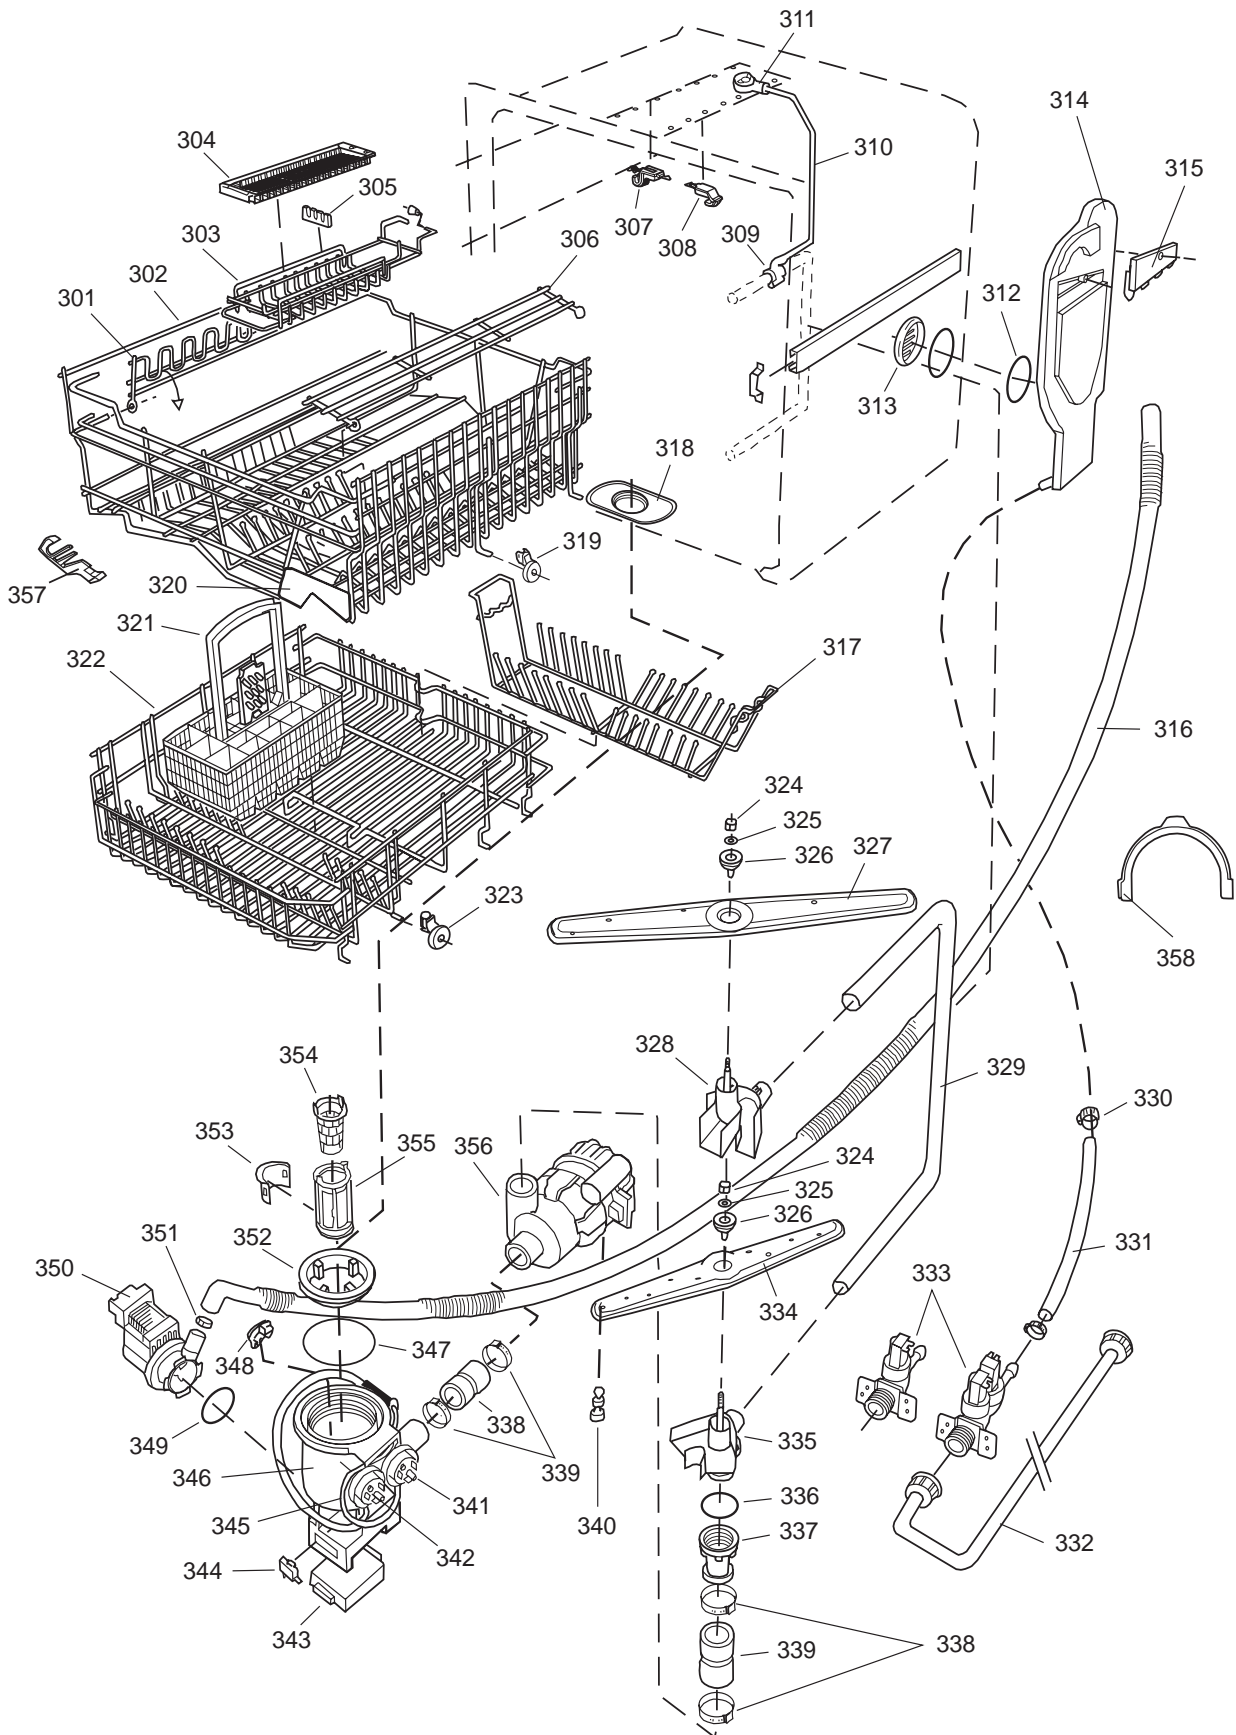

Datum

2003-03-24

Date

DISKSYSTEM

DISHWASHING SYSTEM

Dishwashing system

ASKO, D1876 US - Black Bi (DW954)

Pos	Spare part No.	Description	Qty	Comment
301	8071337-36	Cup Shelf Wine Glass 05/06 D	1 Pcs	
302	8801236-36	Upper Basket Gray	1 Pcs	
302	8801199-36	Rack, Upper 05 & 06 DW	1 Pcs	with cup shelf
306	8071336-36	Cup Shelf 05/06 DW	1 Pcs	
313	8057536-77	Lockring Airbreak Gray	1 Pcs	
314	8057514	Sub To 8801234	1 Pcs	
316	8070304	Drain Hose 05/06 DW	1 Pcs	
316	8075484	OUTLET HOSE NON RETURN VALVE	1 Pcs	
316-a	8052239	Hose Clamp, Squeeze	1 Pcs	
316-a	8073403	Non Return Valve	1 Pcs	
316-b	8053642	Hose Clip	1 Pcs	
318	8059740	Strainer Upper 05/06 DW	1 Pcs	
319	8058498-77	Wheel, Upper Basket 05/06 DW	4 Pcs	
320	8057506-77	Knife Stop	1 Pcs	
321	8801089-77	Cutlery Basket 05/06 DW	1 Pcs	
322	8801200-36	Lower Basket 05/06 DW	1 Pcs	
323	8009516-77	Rack Wheels Lower 05/06 DW	8 Pcs	
324	8901262	Nut for Spray Arm 05	2 Pcs	
325	8052095	Ceramic Washer, Spray Arm 05	2 Pcs	
326	8057070-77	Spray Arm Insert 05/06 DW	2 Pcs	
327	8072695	Spray Arm - Upper 05/06 DW	1 Pcs	
328	8057068-77	Spray Pipe Bearing Upper	1 Pcs	
329	8057063	Spray pipe, inner 05	1 Pcs	
330	8052189	Hose Clamp, Squeeze	2 Pcs	
331	8070622	Ruber Hose	1 Pcs	
332	8073879	Fill hose quick connect	1 Pcs	
333	8073995	Water valve single. Easy Ins	1 Pcs	
333	8072121	Fill Valve, Single 05/06 DW.	1 Pcs	
333-a	8902087	Screw, Plastic Housing 20 To	2 Pcs	
334	8072692	Spray Arm - Lower 05/06 DW	1 Pcs	
335	8057067-77	Lower Washarm Support 05/06	1 Pcs	
336	8901755	O-Ring Seal	1 Pcs	
337	8057069	Retainer Nut SprayArm 05/06	1 Pcs	
338	8052097	Hose Clamp, Circ. Pump 05/06	4 Pcs	
339	8057484	Hose, Circ. Pump 05/06 DW	2 Pcs	
340	8055095	BUFFER, Circumpump 03/04 DW	1 Pcs	
341	8071024	Level Switch 05/06 DW	1 Pcs	
343	8057053	Subs to 8075110	1 Pcs	
344	8060068	Micro Switch,Overfill 05/06	1 Pcs	
345	8058500	Hose Pressure Sw. 05/06 DW	1 Pcs	
346	8801123	Replaces 8075197-77. Sump 05	1 Pcs	
347	8058503	O-Ring, Sump 05/06 DW	1 Pcs	
348	8057487-79	Sump Plug DW 05/06 Cleanout	1 Pcs	
349	8002584	O-Ring, Drain Pump 05/06 DW	1 Pcs	
350	8072032	Drain Pump 05/06 DW	1 Pcs	
351	8052239	Hose Clamp, Squeeze	1 Pcs	
352	8057488	Locking ring, bottom well 05	1 Pcs	
353	8058454	Cover Str. Basket 05/06 DW	1 Pcs	
354	8057972-77	Strainer Basket Grey 05/06 D	1 Pcs	
355	8057486-77	Filter, fine 05 & 06 DW	1 Pcs	
356	8071250	Circ. Pump 05/06 DW	1 Pcs	
356-a	8075380	capacitor D3000	1 Pcs	
357	8071214-77	Knife Holder 05/06 DW	2 Pcs	
358	8050805	GOOSE NECK for DRAIN HOSE	1 Pcs	
358	8072528-77	Holder Outlet Hose	1 Pcs