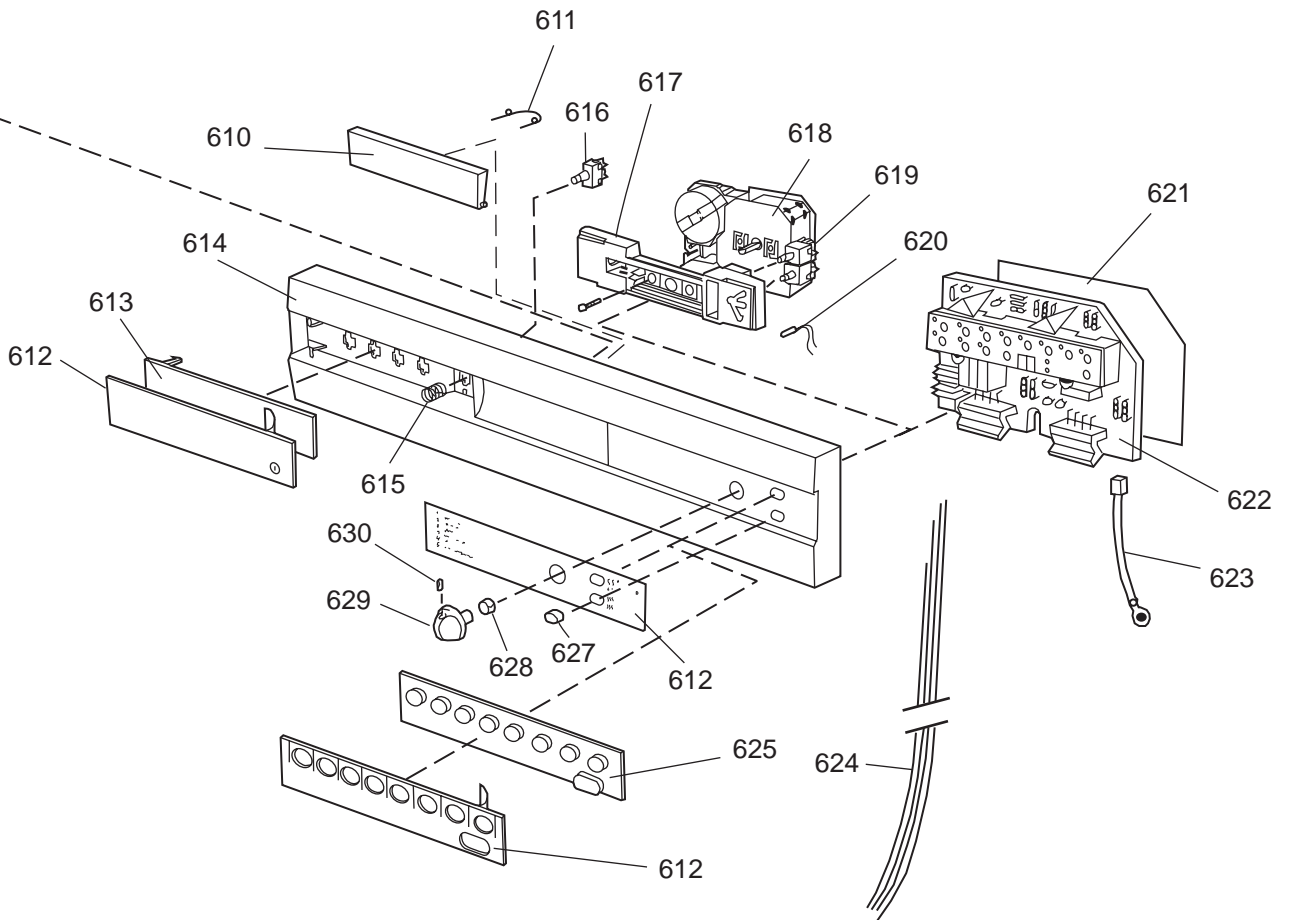

Datum
2003-03-24
Date

PANEL

CONTROL PANEL AND RELATED PARTS

Control panel and related parts

ASKO, D1876 US - Black Bi (DW954)

Pos	Spare part No.	Description	Qty	Comment
601	8057541-33	Door Handle, Black DW 05/06	1 Pcs	
602	8057545	Rotary catch, child safety '	1 Pcs	
603	8057546	SPRING, SafetyCatch 05/06 DW	1 Pcs	
604	8057544	Arm, SafetyCatch 05/06 DW	1 Pcs	
605	8057539	Bracket 4 Switch/Handle 05/0	1 Pcs	
605-a	8902085	Screw 20T for Plastic	2 Pcs	
606	8071098	Cover for Micro Switch	1 Pcs	
607	8055473	Door Switch - DW 05/06	1 Pcs	
608	8057542	Actuator, Doorswitch 05/06 D	1 Pcs	
609	8007078	Spring 02 Handle, DW	1 Pcs	
612	8073408-33	Decor Insert	1 Pcs	
614	8057538-69	Cover Main Switch Black 05'	1 Pcs	
614	8071680-69	Control Panel 05/06 DW	1 Pcs	
621	8060076	Cover, protective 05	1 Pcs	
622	8801201	Board, DW 05/06 (Not FI/Cust	1 Pcs	
622-a	8902053	Screw	2 Pcs	
623	8059767	Thermistor 05/06 DW	1 Pcs	
624	8059861	BASIC HARNESS DOOR DW95E	1 Pcs	
624	8059865	Basic Harness	1 Pcs	
624	8073452	Cable D1876	1 Pcs	
690	8075564	INSTR. D/WASHER USA DW95 ENG	1 Pcs	
690	8075565	INSTR. D/WASHER USA DW95 FR	1 Pcs	
690	8075566	INSTR. D/WASHER USA DW95 ES	1 Pcs	
690	8073096	INSTR. GENERAL D/WASHER USA	1 Pcs