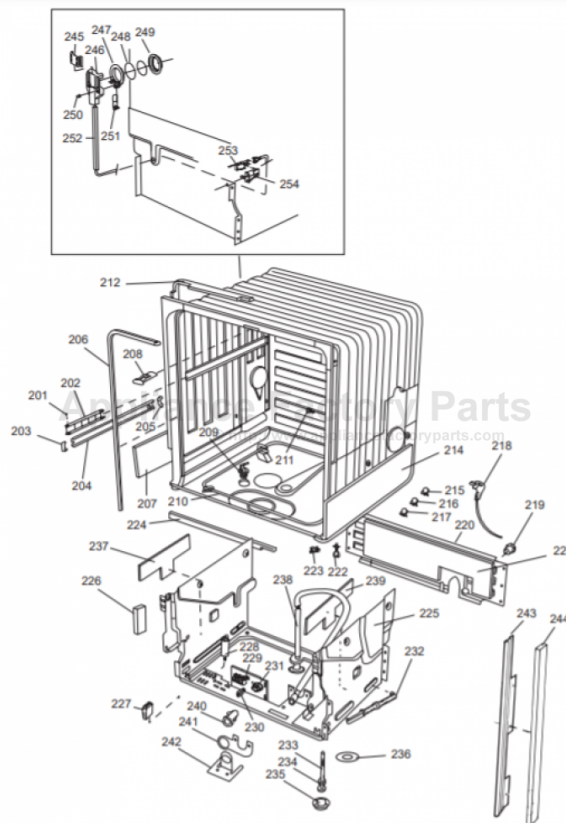

[Find Your ASKO Dishwasher Parts - Select From 209 Models](#)

----- Manual continues below -----