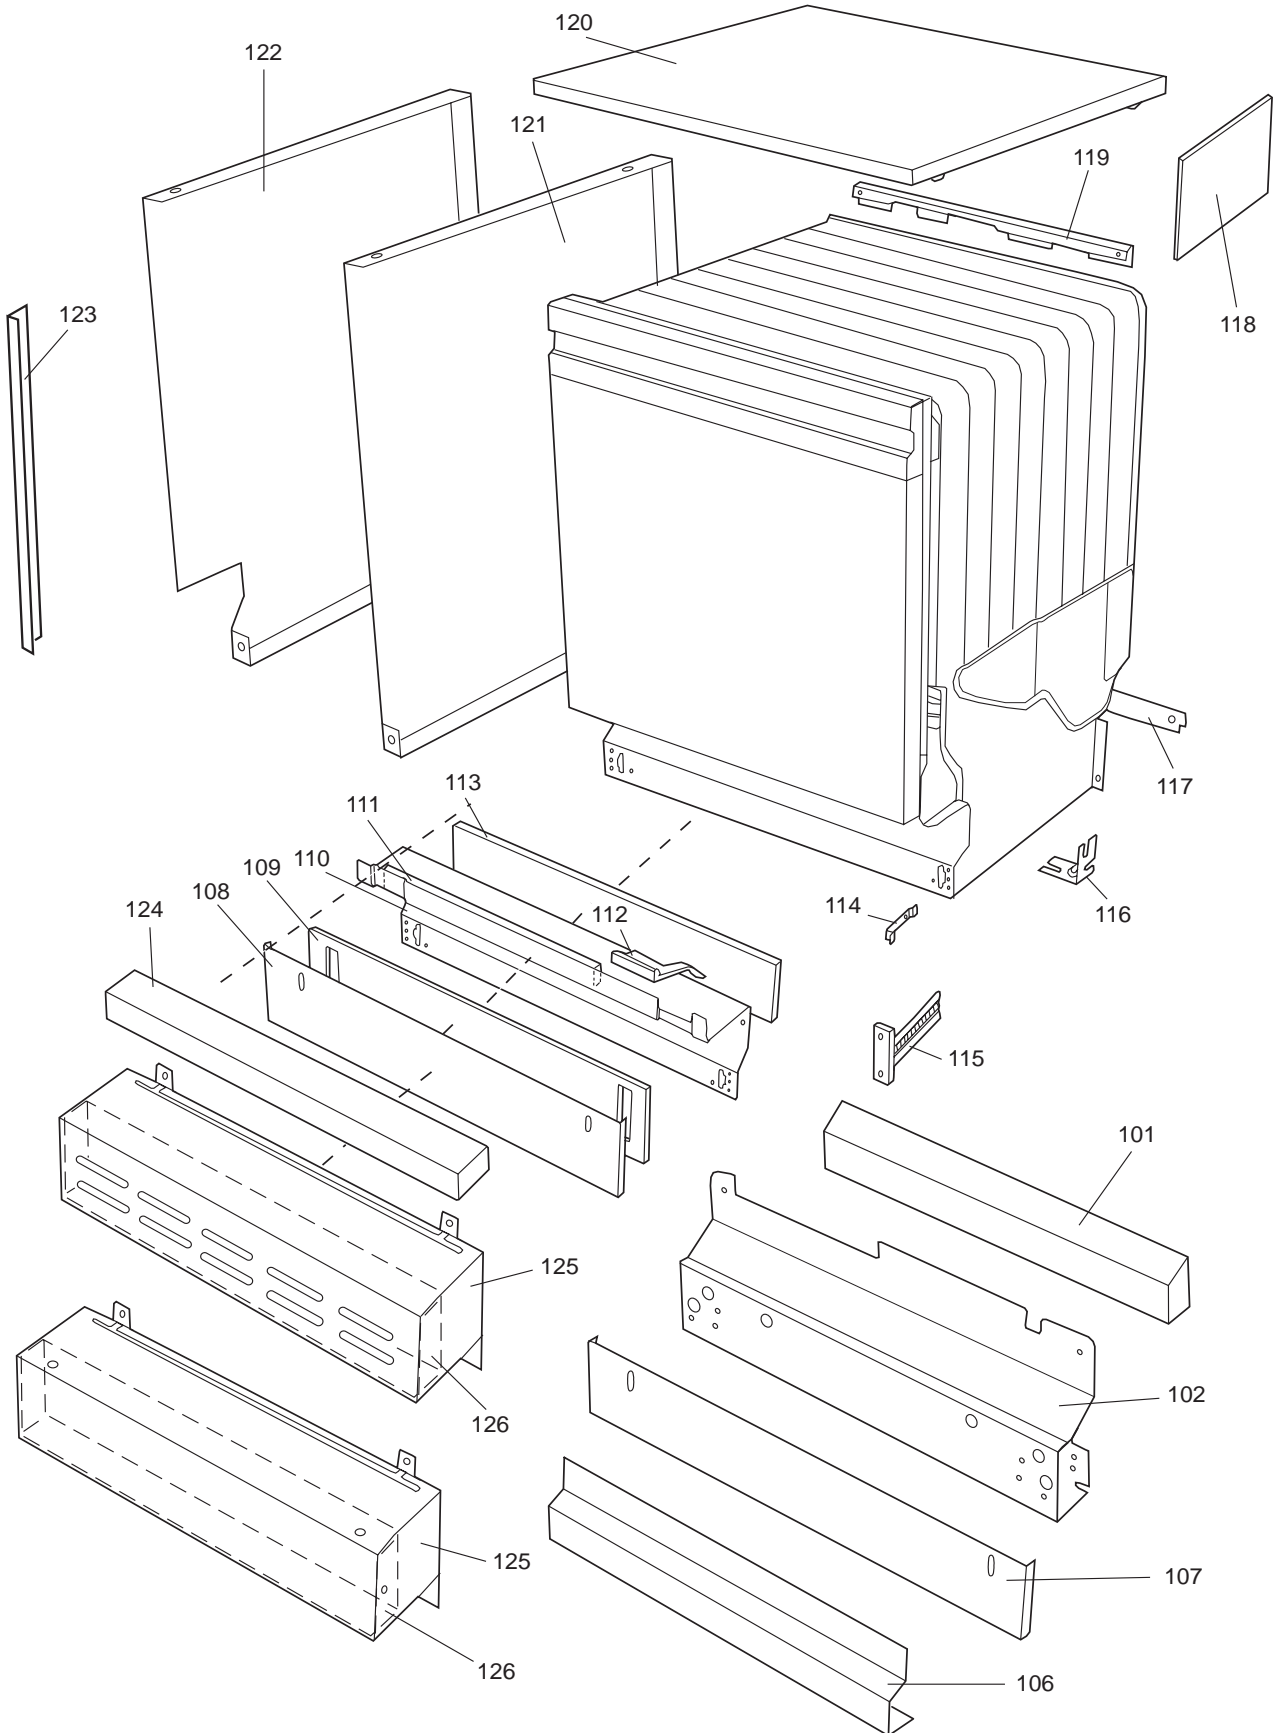

Datum
2003-03-24
Date

YTTERHÖLJE

CASING AND RELATED PARTS

Casing and related parts

ASKO, D1876 US - Black Bi (DW954)

Pos	Spare part No.	Description	Qty	Comment
108	8059758-29	SUBS To 8059758-86 Kick Plat	1 Pcs	
108-a	8900944-29	Screw	2 Pcs	
109	8070743	Insulation, Toe-Kick 05/06 D	1 Pcs	
110	8073707	Proection Plate	1 Pcs	
110	8057526	Guard Plate DW05 & 06	1 Pcs	
110-a	8902357	Screw	4 Pcs	
111	8060041	Sealing strip, protect plte	1 Pcs	
112	8058486	Drip Guard Overflow 05/06 DW	1 Pcs	
113	8058353	Sound Absorb Guard	1 Pcs	
114	8057550	Spring Adj. Bracket 05/06 DW	2 Pcs	
114	8073481-49	Spring Kicking Plate L. Gray	2 Pcs	
114-a	8902131	Screw, disc.jh 11-99	2 Pcs	
115	8057549	Bracket/Toe Kick 05/06 DW	2 Pcs	
124	8070615	Sealing Lower Panel DW 05/06	1 Pcs	
125	8057100-S-29	Lower Panel, 05/06 DW	1 Pcs	
125-a	8900352	Screw Access Panel 05/06	2 Pcs	
125-b	8009769-33	Black plugs for Door DW 05/0	4 Pcs	
126	8070612	Insul, lower panel 05 & 06 D	1 Pcs