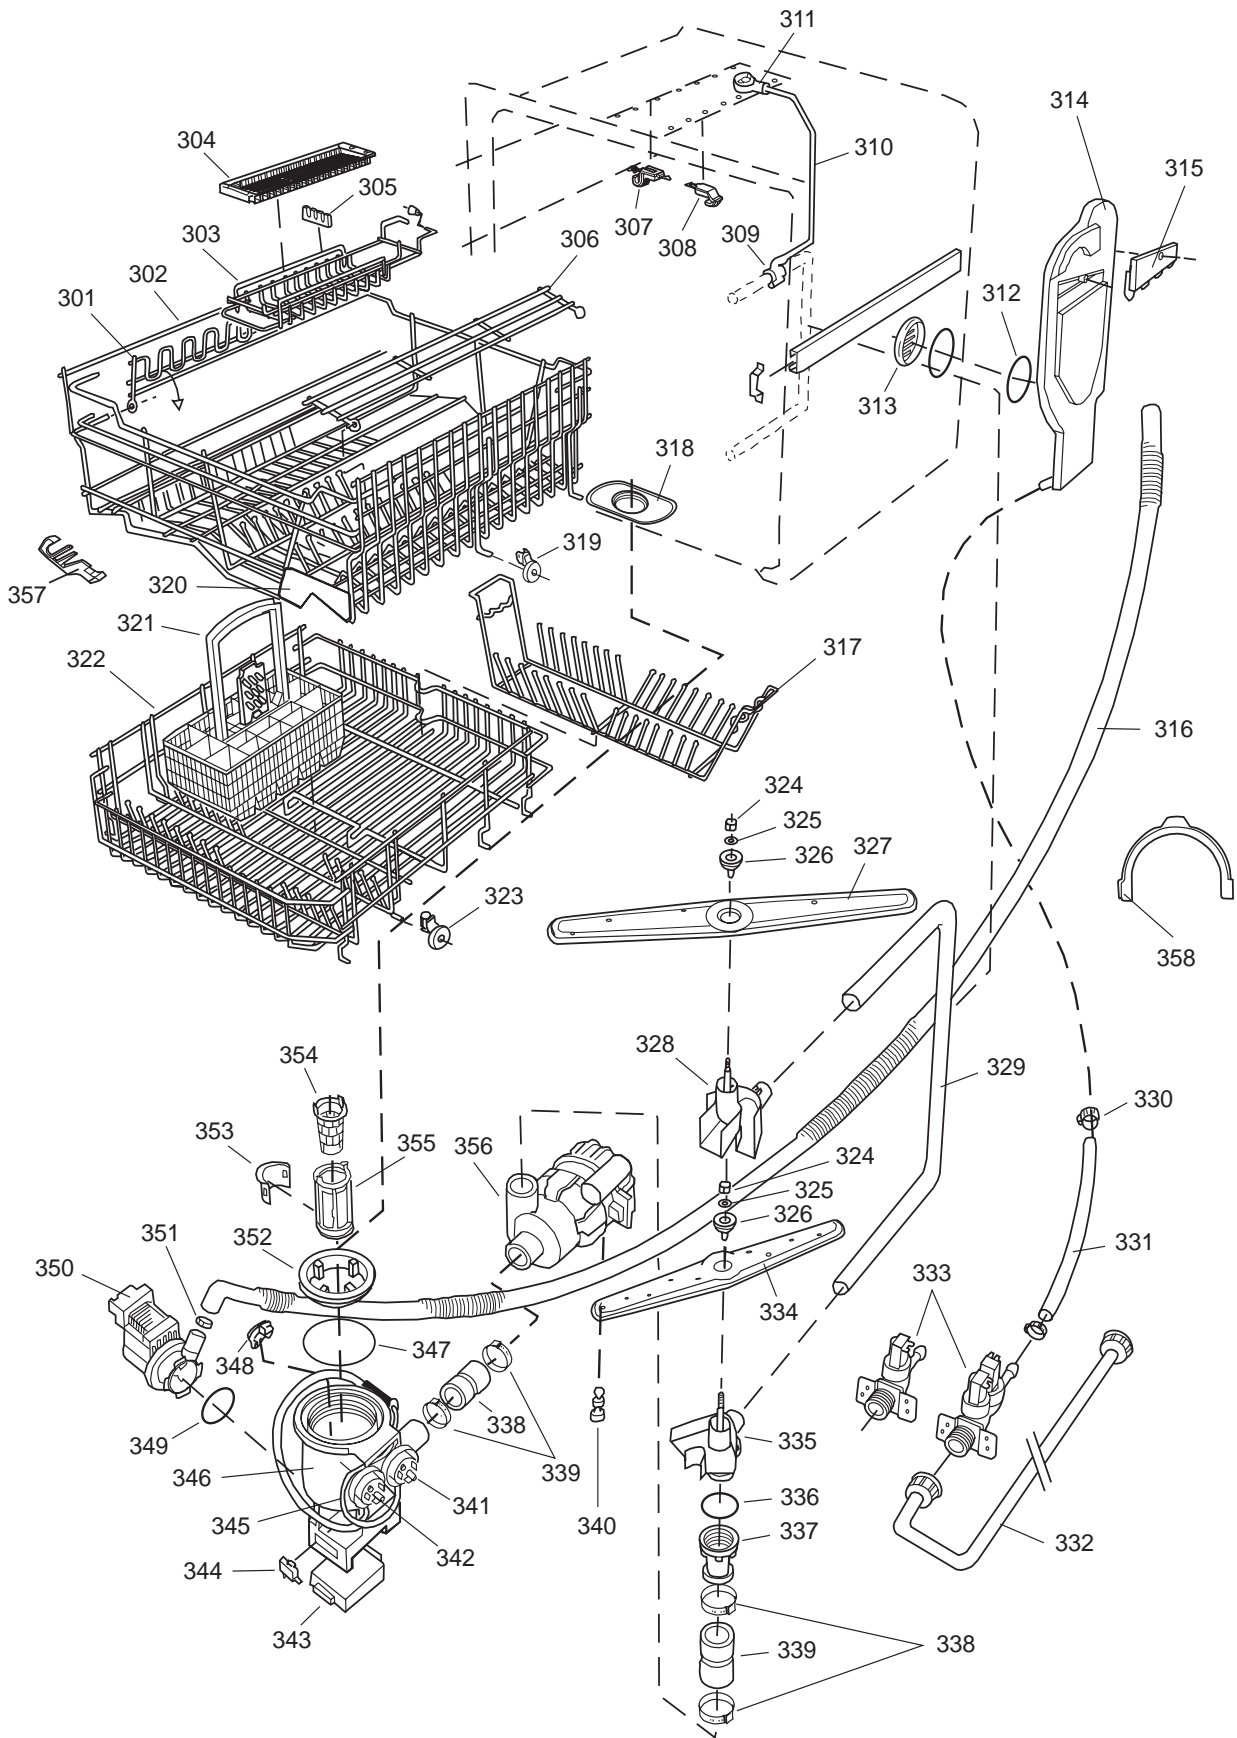

Datum
2003-03-24
Date

DISKSYSTEM

DISHWASHING SYSTEM

Dishwashing system

ASKO, D1876 US - SS Bi (DW954)

Pos	Spare part No.	Description	Qty	Comment
301	8071337-36	Cup Shelf Wine Glass 05/06 D	1 Pcs	
302	8801236-36	Upper Basket Gray	1 Pcs	
302	8801199-36	Rack, Upper 05 & 06 DW	1 Pcs	with cup shelf
306	8071336-36	Cup Shelf 05/06 DW	1 Pcs	
313	8057536-77	Lockring Airbreak Gray	1 Pcs	
314	8057514	Sub To 8801234	1 Pcs	
316	8070304	Drain Hose 05/06 DW	1 Pcs	
316	8075484	OUTLET HOSE NON RETURN VALVE	1 Pcs	
316-a	8052239	Hose Clamp, Squeeze	1 Pcs	
316-a	8073403	Non Return Valve	1 Pcs	
316-b	8053642	Hose Clip	1 Pcs	
318	8059740	Strainer Upper 05/06 DW	1 Pcs	
319	8058498-77	Wheel, Upper Basket 05/06 DW	4 Pcs	
320	8057506-77	Knife Stop	1 Pcs	
321	8801089-77	Cutlery Basket 05/06 DW	1 Pcs	
322	8801200-36	Lower Basket 05/06 DW	1 Pcs	
323	8009516-77	Rack Wheels Lower 05/06 DW	8 Pcs	
324	8901262	Nut for Spray Arm 05	2 Pcs	
325	8052095	Ceramic Washer, Spray Arm 05	2 Pcs	
326	8057070-77	Spray Arm Insert 05/06 DW	2 Pcs	
327	8072695	Spray Arm - Upper 05/06 DW	1 Pcs	
328	8057068-77	Spray Pipe Bearing Upper	1 Pcs	
329	8057063	Spray pipe, inner 05	1 Pcs	
330	8052189	Hose Clamp, Squeeze	2 Pcs	
331	8070622	Ruber Hose	1 Pcs	
332	8073879	Fill hose quick connect	1 Pcs	
333	8073995	Water valve single. Easy Ins	1 Pcs	
333	8072121	Fill Valve, Single 05/06 DW.	1 Pcs	
333-a	8902087	Screw, Plastic Housing 20 To	2 Pcs	
334	8072692	Spray Arm - Lower 05/06 DW	1 Pcs	
335	8057067-77	Lower Washarm Support 05/06	1 Pcs	
336	8901755	O-Ring Seal	1 Pcs	
337	8057069	Retainer Nut SprayArm 05/06	1 Pcs	
338	8052097	Hose Clamp, Circ. Pump 05/06	4 Pcs	
339	8057484	Hose, Circ. Pump 05/06 DW	2 Pcs	
340	8055095	BUFFER, Circumpump 03/04 DW	1 Pcs	
341	8071024	Level Switch 05/06 DW	1 Pcs	
343	8057053	Subs to 8075110	1 Pcs	
344	8060068	Micro Switch,Overfill 05/06	1 Pcs	
345	8058500	Hose Pressure Sw. 05/06 DW	1 Pcs	
346	8801123	Replaces 8075197-77. Sump 05	1 Pcs	
347	8058503	O-Ring, Sump 05/06 DW	1 Pcs	
348	8057487-79	Sump Plug DW 05/06 Cleanout	1 Pcs	
349	8002584	O-Ring, Drain Pump 05/06 DW	1 Pcs	
350	8072032	Drain Pump 05/06 DW	1 Pcs	
351	8052239	Hose Clamp, Squeeze	1 Pcs	
352	8057488	Locking ring, bottom well 05	1 Pcs	
353	8058454	Cover Str. Basket 05/06 DW	1 Pcs	
354	8057972-77	Strainer Basket Grey 05/06 D	1 Pcs	
355	8057486-77	Filter, fine 05 & 06 DW	1 Pcs	
356	8071250	Circ. Pump 05/06 DW	1 Pcs	
356-a	8075380	capacitor D3000	1 Pcs	
357	8071214-77	Knife Holder 05/06 DW	2 Pcs	
358	8050805	GOOSE NECK for DRAIN HOSE	1 Pcs	
358	8072528-77	Holder Outlet Hose	1 Pcs