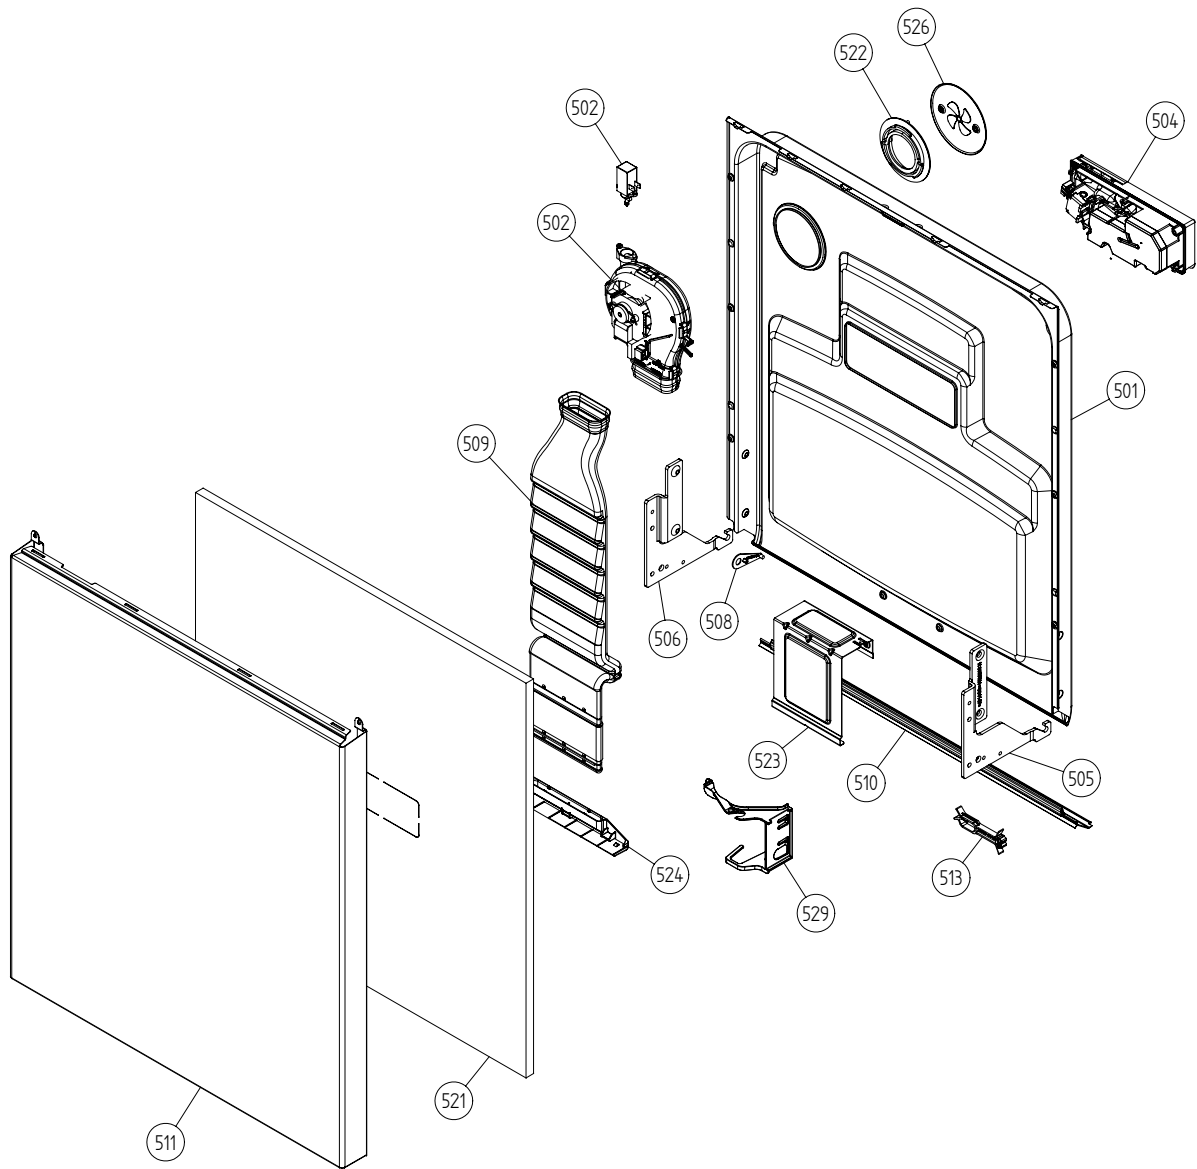

Bottom Well/Sump & Related Parts

ASKO, D3152XL US - Black (DW20.5)

Pos	Spare part No.	Description	Qty	Comment
402	8073692-77	Bottom Well 2 Sensor Gray	1 Pc's	
402-a	8073002	ORing	1 Pc's	
403	8057487-79	Sump Plug DW 05/06 Cleanout	1 Pc's	
404	8058454	Cover Str Basket 05/06 DW	1 Pc's	
405	8073839	Pressure Sensor	1 Pc's	
405-a	8074040	O-Ring	1 Pc's	
406	8074364	Strainer DW20	1 Pc's	
407	8073835	Microswitch Float	1 Pc's	
409	8073396-77	INSERT STRAINER BASKET	1 Pc's	
410	8073818	Drain Pump D3000 DW	1 Pc's	
410-a	8002584	ORing Drain Pump 05/06 DW	1 Pc's	
411	8074030	Outlet Hose D3000 DW	1 Pc's	
411-a	8052239	Hose Clamp	1 Pc's	
411-b	8052430	Cable Strip	1 Pc's	
414	8801248	Check Valve Kit	1 Pc's	
414-a	8052239	Hose Clamp	1 Pc's	
414-b	8053642	Hose Clamp	1 Pc's	
415	8075110	FLOAT	1 Pc's	
416	8057972-77	Strainer Basket Grey 05/06 DW	1 Pc's	
417	8081321	TURBIDSENSOR *ESD* UL4	1 Pc's	
418	8072528-77	Holder Outlet Hose	1 Pc's	
418-a	8053642	Hose Clamp	1 Pc's	
418-b	8052239	Hose Clamp	1 Pc's	
418-c	33700450	Cable Strip	1 Pc's	
418-d	8902072	Screw	1 Pc's	
419	8072848	Lockring Bottom Well	1 Pc's	
420	8074760-77	Ventilator	1 Pc's	
421	8075321	End Cuff	1 Pc's