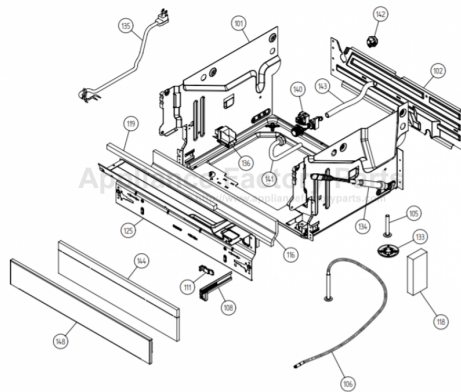

[Find Your ASKO Dishwasher Parts - Select From 209 Models](#)

----- Manual continues below -----