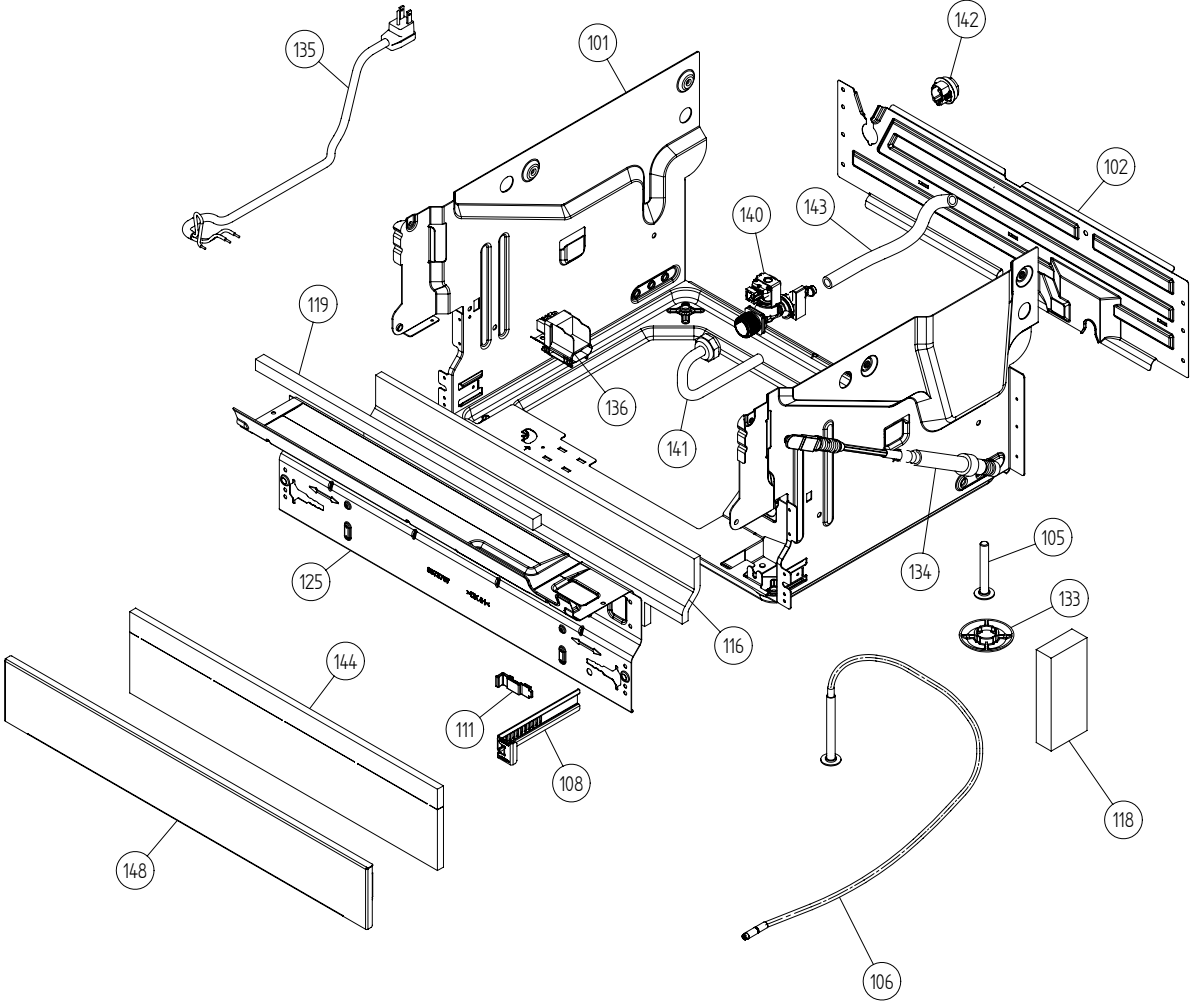

Base Pan & Related Parts

ASKO, D3152XL US - Black (DW20.5)

Pos	Spare part No.	Description	Qty	Comment
101	8083965	BOTTUM OUTER COMPL. DW20	1 Pc's	
101-a	8901104	Screw 20 Torx Machine	2 Pc's	
101-b	8901110	Screw w/ORing DW 05/06 25T	4 Pc's	
102	8073880	REAR PANEL	1 Pc's	
102-a	8902357	Screw	5 Pc's	
103	8074268	Sound Absorbtion Rear Panel	1 Pc's	
105	8074228	Foot	2 Pc's	
106	8073647	FOOT ADJUSTABLE FROM FRONT CPL	1 Pc's	
108	8073480	Toe Kick bracket Right & Left	2 Pc's	
111	8073481-49	Spring Kicking Plate L Gray	2 Pc's	
116	8058353	Sound Absorb Guard	1 Pc's	
118	8060038	Sound absorb slab motor 05	2 Pc's	
119	8074260	SOUND ABSORPTION PROFILE	1 Pc's	
125	8076822-86	Guard plateblack	1 Pc's	
125-a	8902357	Screw	4 Pc's	
133	8051957	Glide Foot	3 Pc's	
134	8060232-77	Door Spring-Yellow	2 Pc's	Stnd Tank 3-12 lbs, XL Tank 1-8 lbs
135	8079046	CORD SET AMERICA	1 Pc's	
136	8079045	TERMINAL BLOCK D3000 W/ RFI	1 Pc's	
136-a	8902131	Screw	1 Pc's	
140	8073825	Inl Valve Single 120V Sens	1 Pc's	
140-a	8052189	HOSE CLIP RFZ 17.0-706R	1 Pc's	
141	8073879	Fill hose quick connect	1 Pc's	
142	8006948	Grommet	1 Pc's	
143	8074230	Rubber Hose	1 Pc's	
143-a	8052189	HOSE CLIP RFZ 17.0-706R	2 Pc's	
144	8074585	Felt Kick Plate 05	1 Pc's	
148	8073506	KICK-PLATE USA 86CM	1 Pc's	
148	8073506-29	KICK-PLATE USA 86CM BLACK	1 Pc's	
162	8079832	CABLE HOLDER SRC-8-01	1 Pc's	