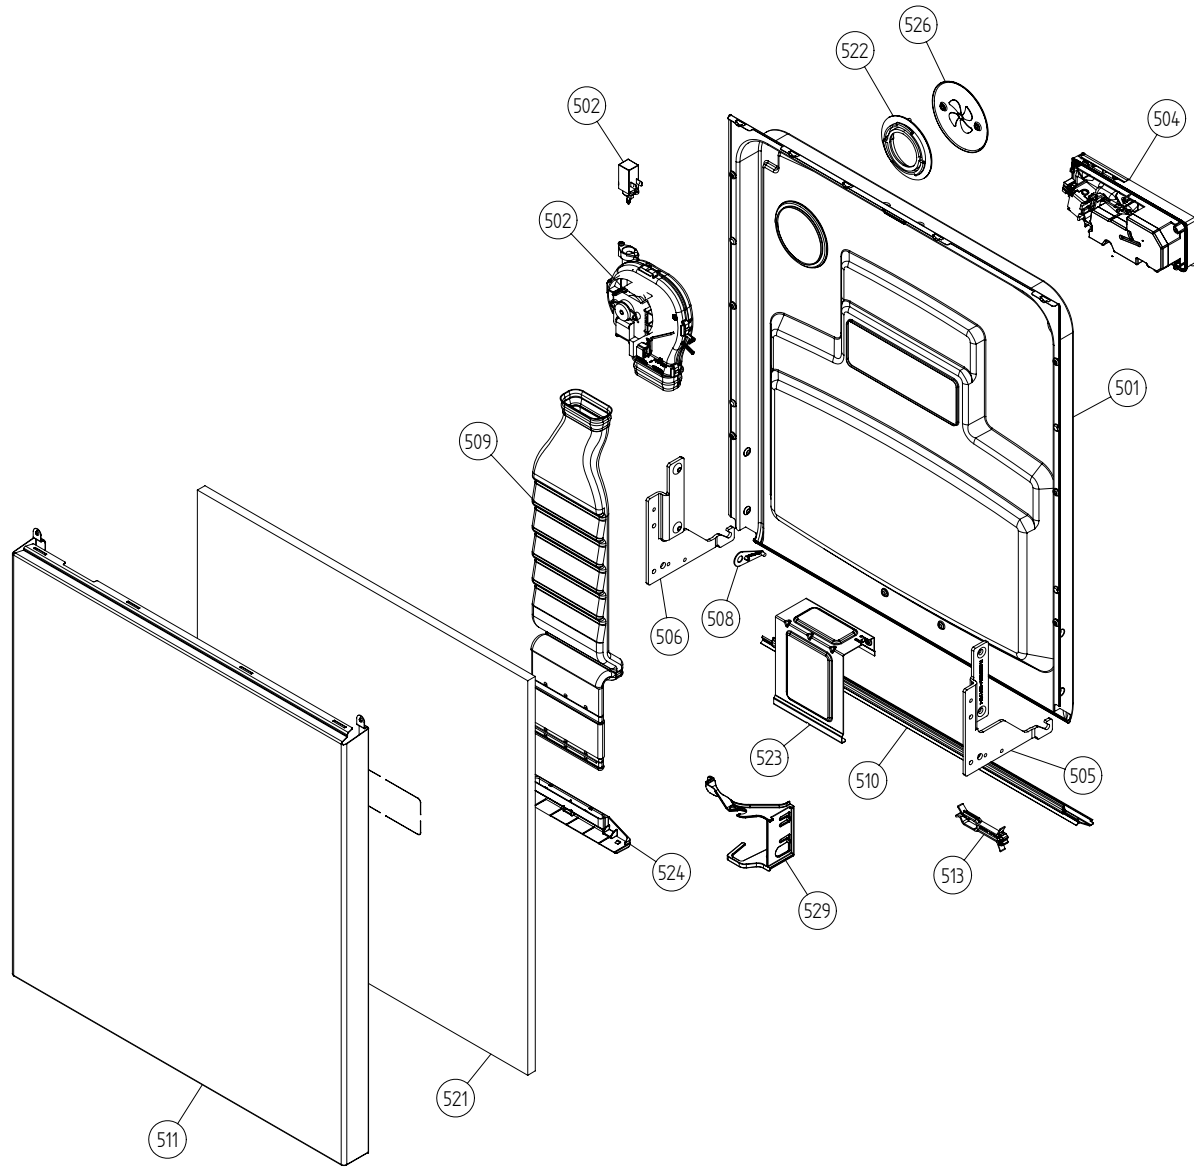

Inner/Outer Door Panel and related parts

ASKO, D3152XL US - Black (DW20.5)

Pos	Spare part No.	Description	Qty	Comment
501	8801253	Inner door 3331XL	1 Pc's	
501-a	8900646	Screw 20 Torx SS	6 Pc's	
501-b	8902121	Screw	4 Pc's	
502	8073851	Fan Complete 120V	1 Pc's	
502-a	8058501	ORing Turbo Fan Dry 05/06 DW	1 Pc's	
502-b	8052778	WAX MOTOR DW 05/06	1 Pc's	
504	8801343-77	KIT Combi Dispenser 120V	1 Pc's	
504-a	8071916	SEAL,DET.COMP.LID repl by 8071918	1 Pc's	
504-b	8071917	CAP RINSE AGENT	1 Pc's	
504-c	8071918	Detergent Lid Complete	1 Pc's	
504-d	8072288	Sealing Strip Combi Disp.	1 Pc's	
504-f	8902087	Screw Plastic Housing 20 Torx	6 Pc's	
505	8057524	Hinge Right DW 05/06	1 Pc's	
505-a	8057530	Screw hinge 05	1 Pc's	
505-b	33500262	Nut Term Block	1 Pc's	
506	8057525	Hinge left DW 05/06	1 Pc's	
506-a	8057530	Screw hinge 05	1 Pc's	
506-b	33500262	Nut Term Block	1 Pc's	
507	8057530	Screw hinge 05	2 Pc's	
507-a	33500262	Nut Term Block	2 Pc's	
508	8057948	Slide washer hinge bearing 05	2 Pc's	
509	8057963	SUBS 8057963P	1 Pc's	
510	8060254	Lower SealInner Door 05/06 DW	1 Pc's	
511	8076933-29	DOOR OUTER PART XL REINFOR. BL	1 Pc's	
511-a	8900646	Screw 20 Torx SS	6 Pc's	
513	8074015	CABLE BRACKET DOOR	1 Pc's	
521	8071240	Sound Absorbtion Outer Door	1 Pc's	
522	8057964	Locking ring turbo fan 05	1 Pc's	
522-a	8902085	Screw 20T for Plastic	2 Pc's	
523	8057984	Push Button Grey 1706/1716 DW	1 Pc's	
523-a	8900646	Screw 20 Torx SS	2 Pc's	
523-b	8902357	Screw	2 Pc's	
524	8076160-33	Air Duct Nozzle	1 Pc's	
526	8058484	SS Coverplate Turbo Fan DW	1 Pc's	
526-a	8902085	Screw 20T for Plastic	2 Pc's	
529	8074278	Bracket for harness	1 Pc's	