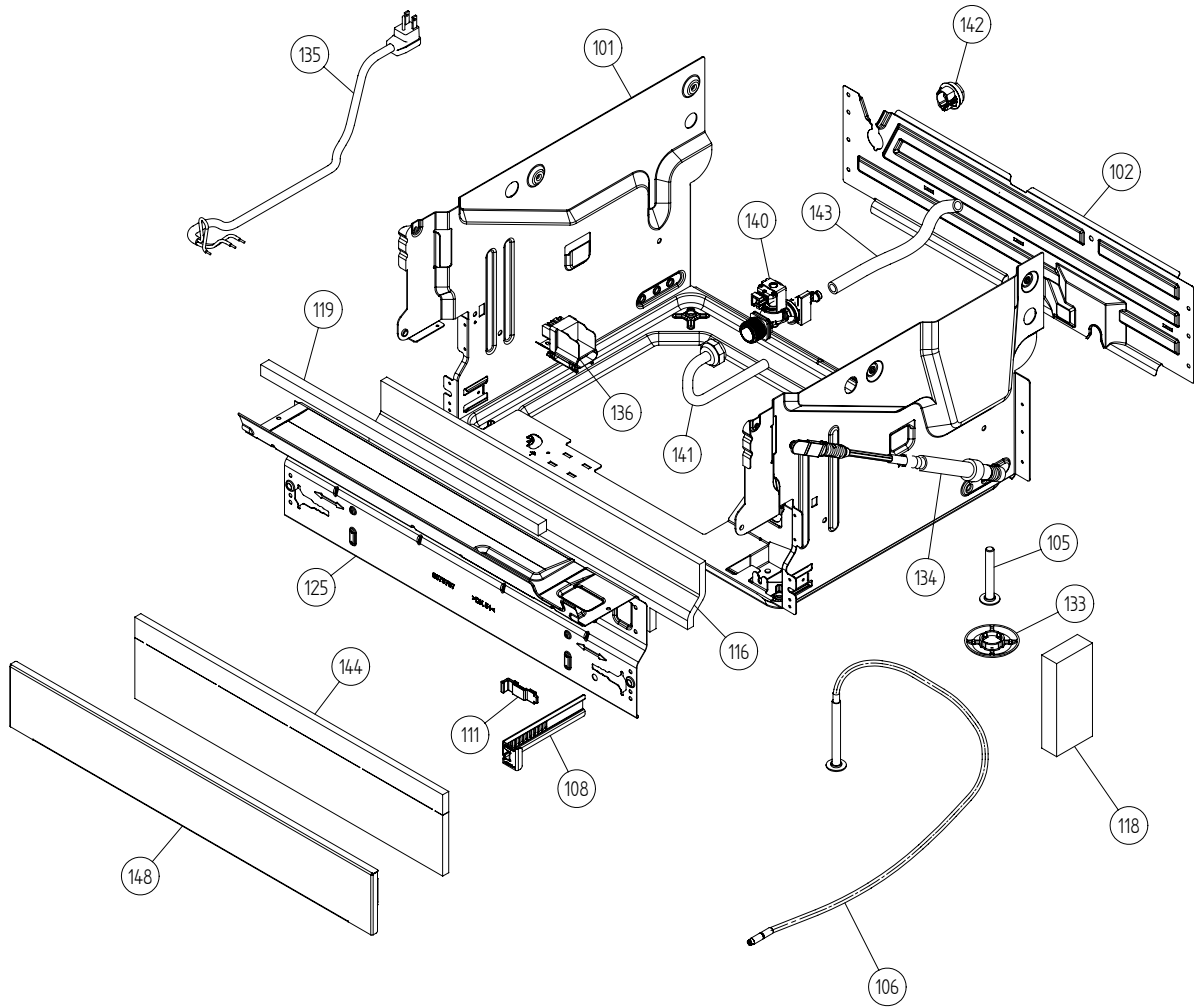

Base Pan & Related Parts

ASKO, D3152XL US - Black (DW20.5)

Pos	Spare part No.	Description	Qty	Comment
101	8083965	BOTTUM OUTER COMPL. DW20	1 Pc's	
101-a	8901104	Screw 20 Torx Machine	2 Pc's	
101-b	8901110	Screw w/ORing DW 05/06 25T	4 Pc's	
102	8073880	REAR PANEL	1 Pc's	
102-a	8902357	Screw	5 Pc's	
103	8074268	Sound Absorbtion Rear Panel	1 Pc's	
105	8074228	Foot	2 Pc's	
106	8073647	FOOT ADJUSTABLE FROM FRONT CPL	1 Pc's	
108	8073480	Toe Kick bracket Right & Left	2 Pc's	
111	8073481-49	Spring Kicking Plate L Gray	2 Pc's	
116	8058353	Sound Absorb Guard	1 Pc's	
118	8060038	Sound absorb slab motor 05	2 Pc's	
119	8074260	SOUND ABSORBTION PROFILE	1 Pc's	
125	8076822-86	Guard plateblack	1 Pc's	
125-a	8902357	Screw	4 Pc's	
133	8051957	Glide Foot	3 Pc's	
134	8060232-77	Door Spring-Yellow	2 Pc's	Stnd Tank 3-12 lbs, XL Tank 1-8 lbs
135	8079046	CORD SET AMERICA	1 Pc's	
136	8079045	TERMINAL BLOCK D3000 W/ RFI	1 Pc's	
136-a	8902131	Screw	1 Pc's	
140	8073825	Inl Valve Single 120V Sens	1 Pc's	
140-a	8052189	HOSE CLIP RFZ 17.0-706R	1 Pc's	
141	8073879	Fill hose quick connect	1 Pc's	
142	8006948	Grommet	1 Pc's	
143	8074230	Rubber Hose	1 Pc's	
143-a	8052189	HOSE CLIP RFZ 17.0-706R	2 Pc's	
144	8074585	Felt Kick Plate 05	1 Pc's	
148	8073506	KICK-PLATE USA 86CM	1 Pc's	
148	8073506-29	KICK-PLATE USA 86CM BLACK	1 Pc's	
162	8079832	CABLE HOLDER SRC-8-01	1 Pc's	