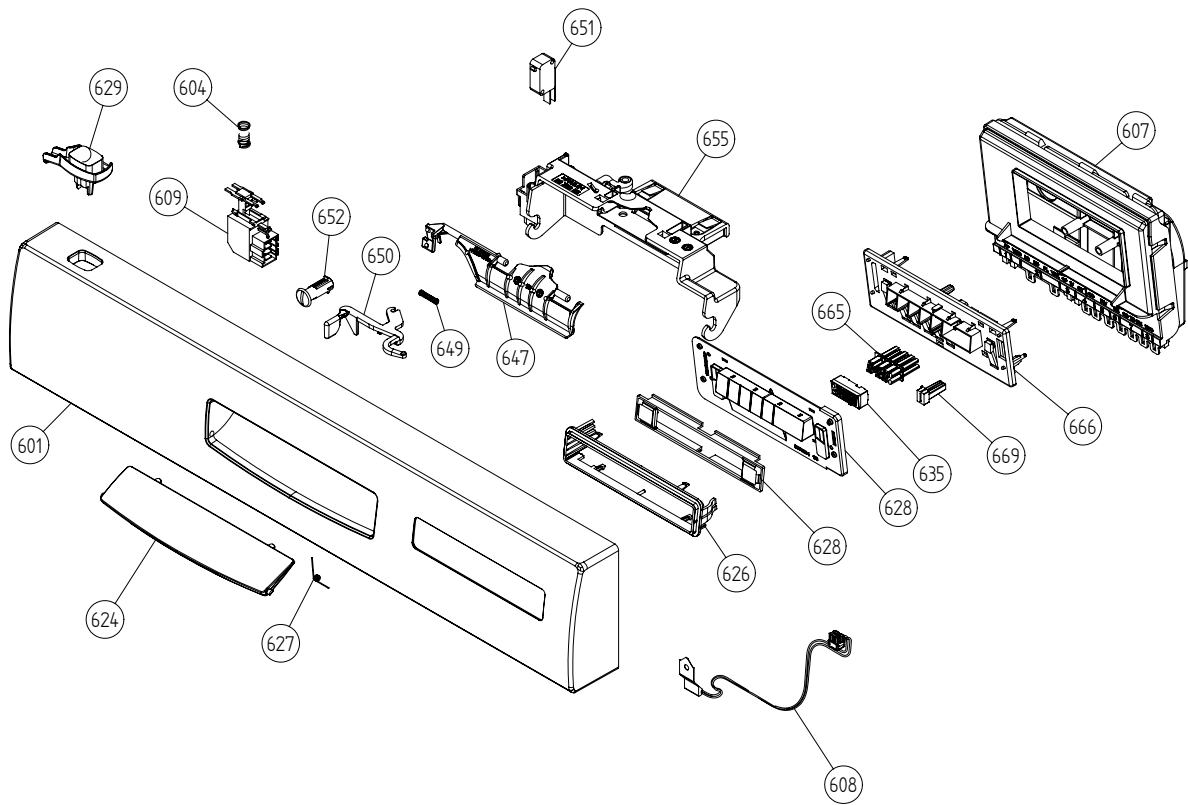

Control/Facial Panel

ASKO, D3152XL US - Black (DW20.5)

Pos	Spare part No.	Description	Qty	Comment
601	8081075-69-UL	PANEL ASKO 3152 AUT USA GRAPH.	1 Pc's	
602	8081059	PROG.INFO.LABEL D3152 AUT USA	1 Pc's	
604	8074277	SPRING MAIN SWITCH	1 Pc's	
607	8801340	CONTROL.UNIT COMPL. DW20.5 USA	1 Pc's	
608	8079510	THERMISTOR DOOR DW20.5 UL4	1 Pc's	
609	8073782	MAIN PUSH SWITCH	1 Pc's	
611	8078072	CABLESET DIVERTER VALVE	1 Pc's	
614	8075736	cabl set	1 Pc's	
618	8075738	cabl set power	1 Pc's	
620	8075730	cabl set fan	1 Pc's	
621	8075732	Cabl Set Flow Pressure Turb	1 Pc's	
622	8075731	CABLE SET DRAIN	1 Pc's	
624	8073470-69	COVER FOR HANDLE BLACK	1 Pc's	
626	8079806	LENS DW20.5 ASKO	1 Pc's	
627	8074464	SPRING FOR LID HANDLE	1 Pc's	
628	8079876-85	PUSH BUTTONS ASKO 5KN E GRAPH.	1 Pc's	
628	8079924-69	KNOB SET ASKO DW20.5 GRAPHIC	1 Pc's	
629	8075078-69	Push Button Main Switch Graphi	1 Pc's	
635	8079808	LIGHT SCREENING 7-SEGM. DW20.5	1 Pc's	
647	8072906	Catch Handle	1 Pc's	
649	8072908	SPRING LOCK	1 Pc's	
649	8075790	Spring Door Lock Handle	1 Pc's	
650	8072907	Control Arm Safety Catch	1 Pc's	
651	8073836	MICROSWITCH DOOR	1 Pc's	
652	8057545	Rotary catch child safety 05	1 Pc's	
655	8072905	Protection Catch	1 Pc's	
655-a	8902085	Screw 20T for Plastic	2 Pc's	
665	8079807	LIGHT GUIDE 7-SEGM.DW20.5 ASKO	1 Pc's	
666	8079803	LIGHT SHAFT DW20.5 ASKO	1 Pc's	
669	8081492	LIGHT GUIDE O-U.BASKET DW20	1 Pc's	
690	8080562	INSTRUCTIONS D3152 USA ENG	1 Pc's	
690	8080563	INSTRUCTIONS D3152 USA FR	1 Pc's	
690	8080564	INSTRUCTIONS D3152 USA ES	1 Pc's