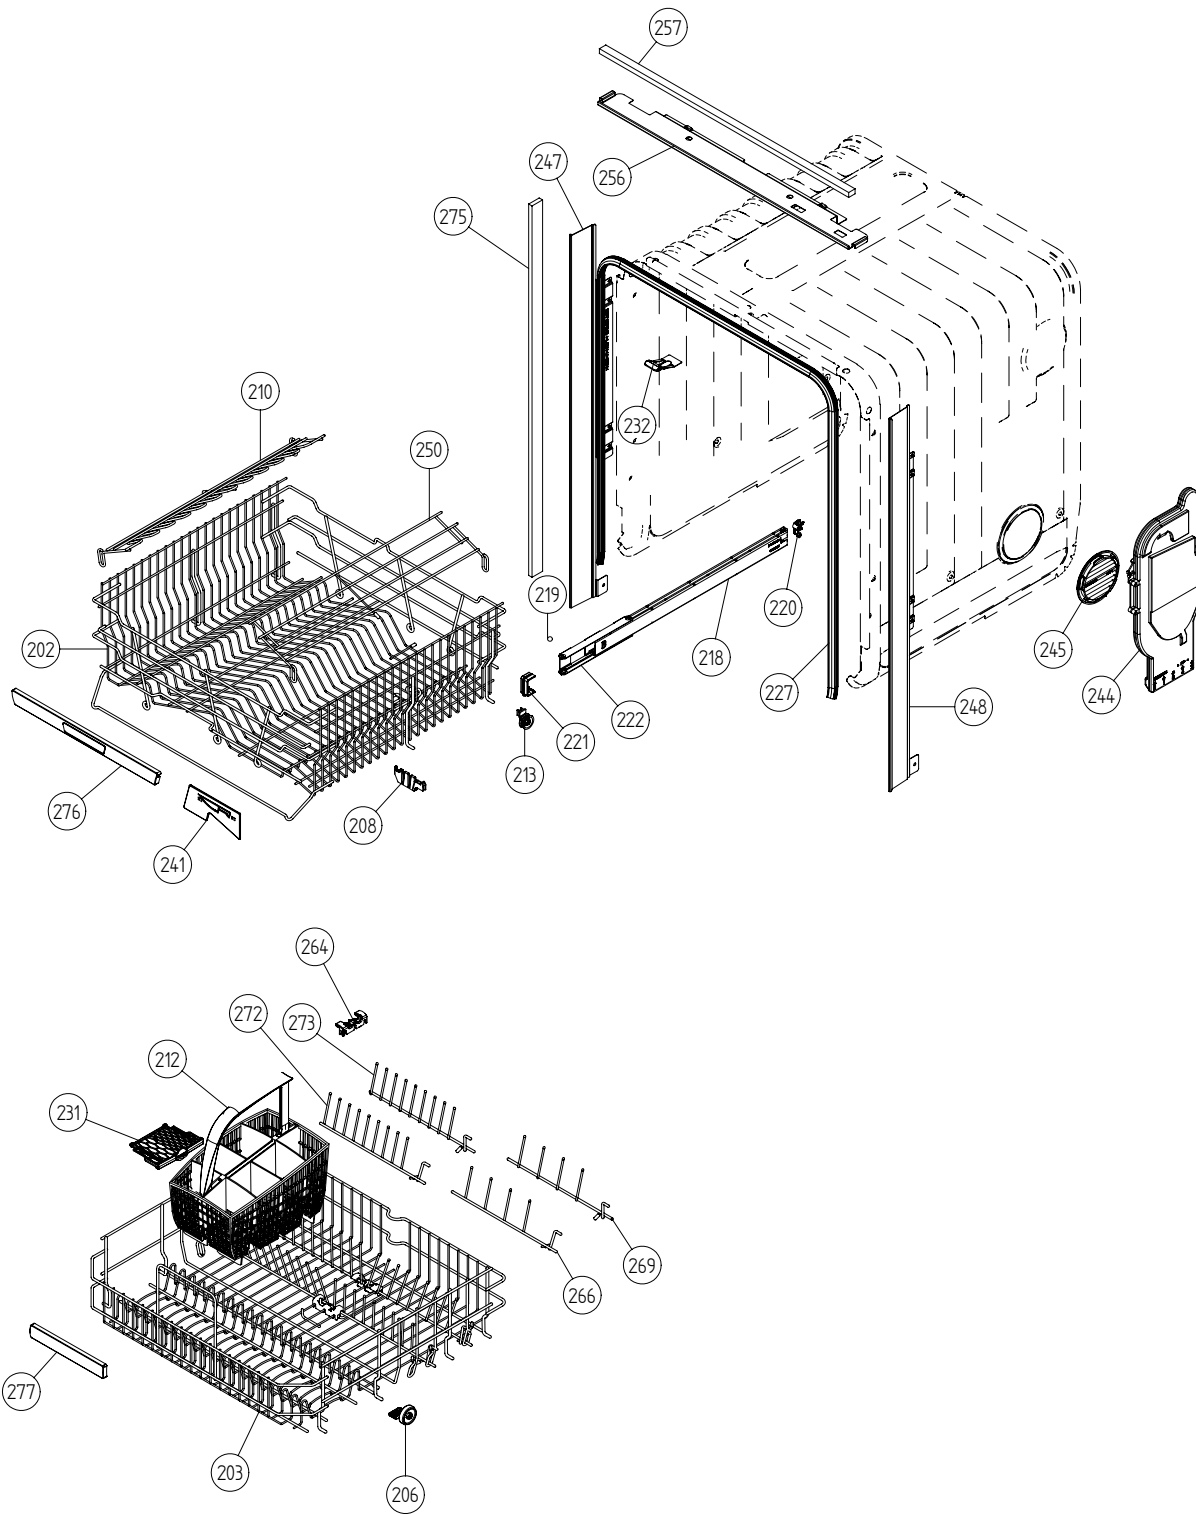

Base Pan & Related Parts

ASKO, D3152XL US - Black (DW20.5)

Pos	Spare part No.	Description	Qty	Comment
101	8083965	BOTTUM OUTER COMPL. DW20	1 Pc's	
101-a	8901104	Screw 20 Torx Machine	2 Pc's	
101-b	8901110	Screw w/ORing DW 05/06 25T	4 Pc's	
102	8073880	REAR PANEL	1 Pc's	
102-a	8902357	Screw	5 Pc's	
103	8074268	Sound Absorbtion Rear Panel	1 Pc's	
105	8074228	Foot	2 Pc's	
106	8073647	FOOT ADJUSTABLE FROM FRONT CPL	1 Pc's	
108	8073480	Toe Kick bracket Right & Left	2 Pc's	
111	8073481-49	Spring Kicking Plate L Gray	2 Pc's	
116	8058353	Sound Absorb Guard	1 Pc's	
118	8060038	Sound absorb slab motor 05	2 Pc's	
119	8074260	SOUND ABSORPTION PROFILE	1 Pc's	
125	8076822-86	Guard plateblack	1 Pc's	
125-a	8902357	Screw	4 Pc's	
133	8051957	Glide Foot	3 Pc's	
134	8060232-77	Door Spring-Yellow	2 Pc's	Stnd Tank 3-12 lbs, XL Tank 1-8 lbs
135	8079046	CORD SET AMERICA	1 Pc's	
136	8079045	TERMINAL BLOCK D3000 W/ RFI	1 Pc's	
136-a	8902131	Screw	1 Pc's	
140	8073825	Inl Valve Single 120V Sens	1 Pc's	
140-a	8052189	HOSE CLIP RFZ 17.0-706R	1 Pc's	
141	8073879	Fill hose quick connect	1 Pc's	
142	8006948	Grommet	1 Pc's	
143	8074230	Rubber Hose	1 Pc's	
143-a	8052189	HOSE CLIP RFZ 17.0-706R	2 Pc's	
144	8074585	Felt Kick Plate 05	1 Pc's	
148	8073506	KICK-PLATE USA 86CM	1 Pc's	
148	8073506-29	KICK-PLATE USA 86CM BLACK	1 Pc's	
162	8079832	CABLE HOLDER SRC-8-01	1 Pc's	