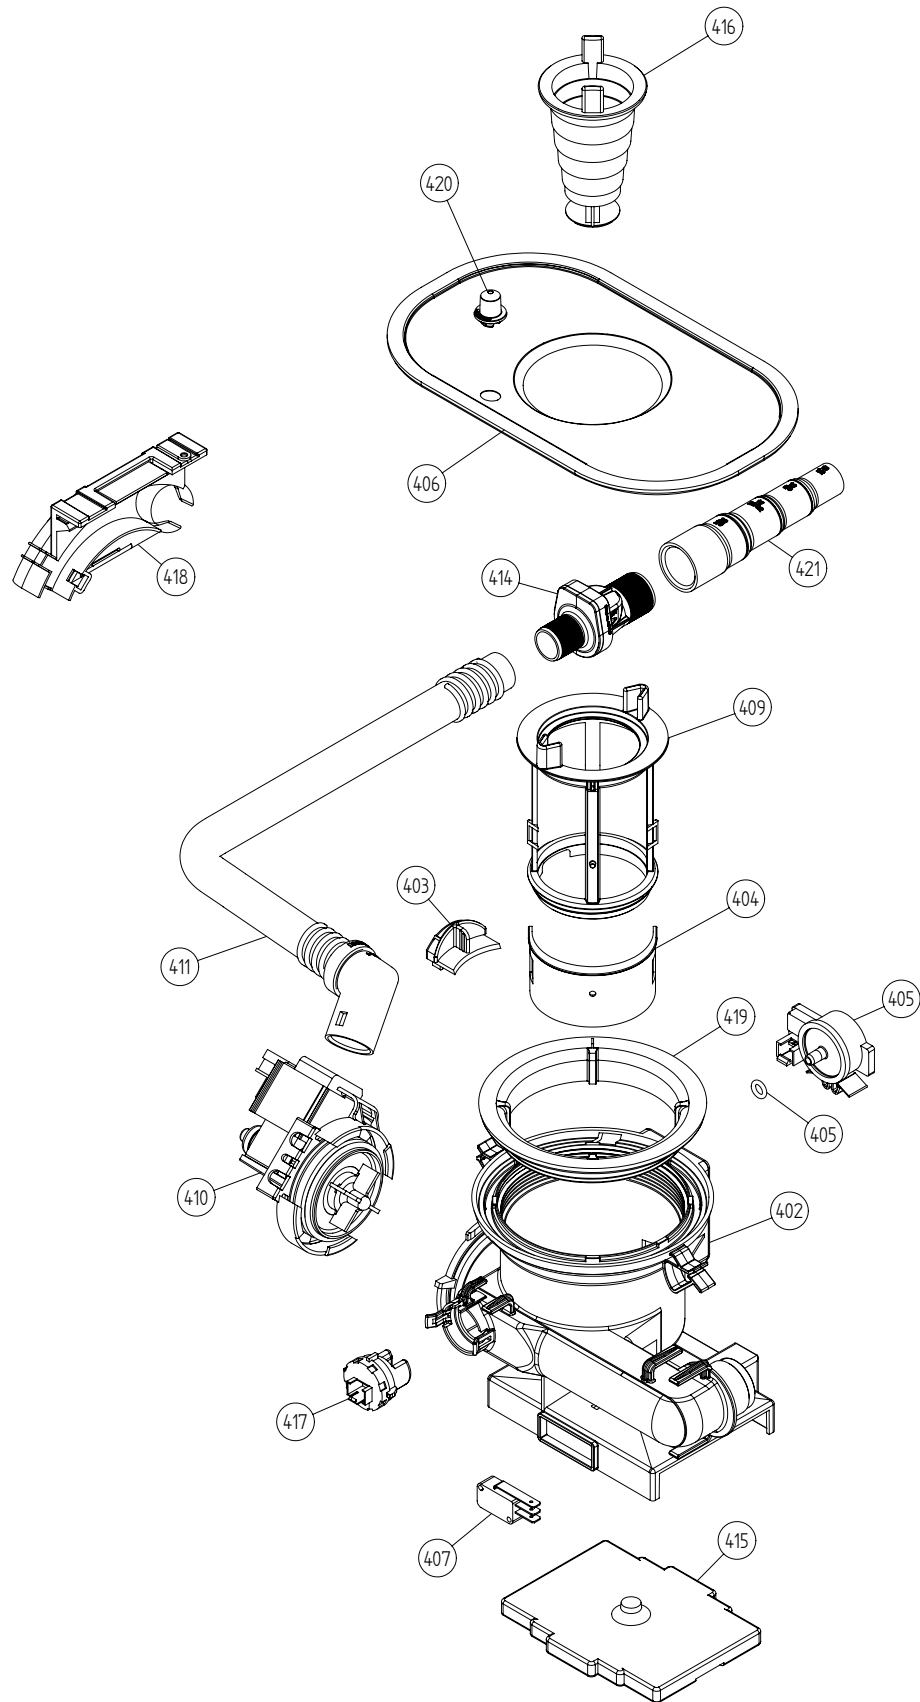

Wash System

ASKO, D3152XL US - Black (DW20.5)

Pos	Spare part No.	Description	Qty	Comment
301	8073502	-	1 Pc's	Not to be ordered
303	8078471	Circ. Pump 120V 60HZ	1 Pc's	
303-a	8083804	Capacitor 7,0UF 400V P2 CLASS	1 Pc's	
303-a	8075380	capacitor D3000	1 Pc's	
304	8075130	Rubber Damper Circ Pump	1 Pc's	
305	8073785	Heating Element 1200W 120V	1 Pc's	
306	8077724	SEALING HEATER	2 Pc's	
307	8075070	Insert For Heater	1 Pc's	
308	8073385-77	Cup Drainage Gray	1 Pc's	
310	8072888	Hose Circ Pump	1 Pc's	
310-a	8056491	HOSE CLIP 30.1-708	2 Pc's	
312	8072728-77	Spray Arm Bearing L Gray	1 Pc's	
312	8076901-77	Spray arm bearing	1 Pc's	
313	8076903-77	Sprayarm Bearing repl by 8801268	1 Pc's	
313	8072731-77	SPRAYARM Repl.by 8801268	1 Pc's	
314	8801389	Diverter Valve Service Kit	1 Pc's	
314-a	8073003	Oring	2 Pc's	
318	8073387	Spray Pipe	1 Pc's	
323	8801270	KIT SPRAYARM BEAR. LOW NOZZLE	1 Pc's	
323-a	8901765	ORing det Comp 03/04 DW	1 Pc's	
324	8801268	KIT SPRAYARM BEAR. UPPER DW20	1 Pc's	
325	8072891	Spray Arm Lower Complete	1 Pc's	
326	8072894	Spray Arm Upper Complete	1 Pc's	
327	8073381	Tube Pot Rinse	1 Pc's	
327-a	8902085	Screw 20T for Plastic	2 Pc's	
328	8071607	Locking Spray Pipe Bearing	1 Pc's	
331	8072543-77	Spray Nozzle	1 Pc's	For part no 8073381 and 8072730-L-77