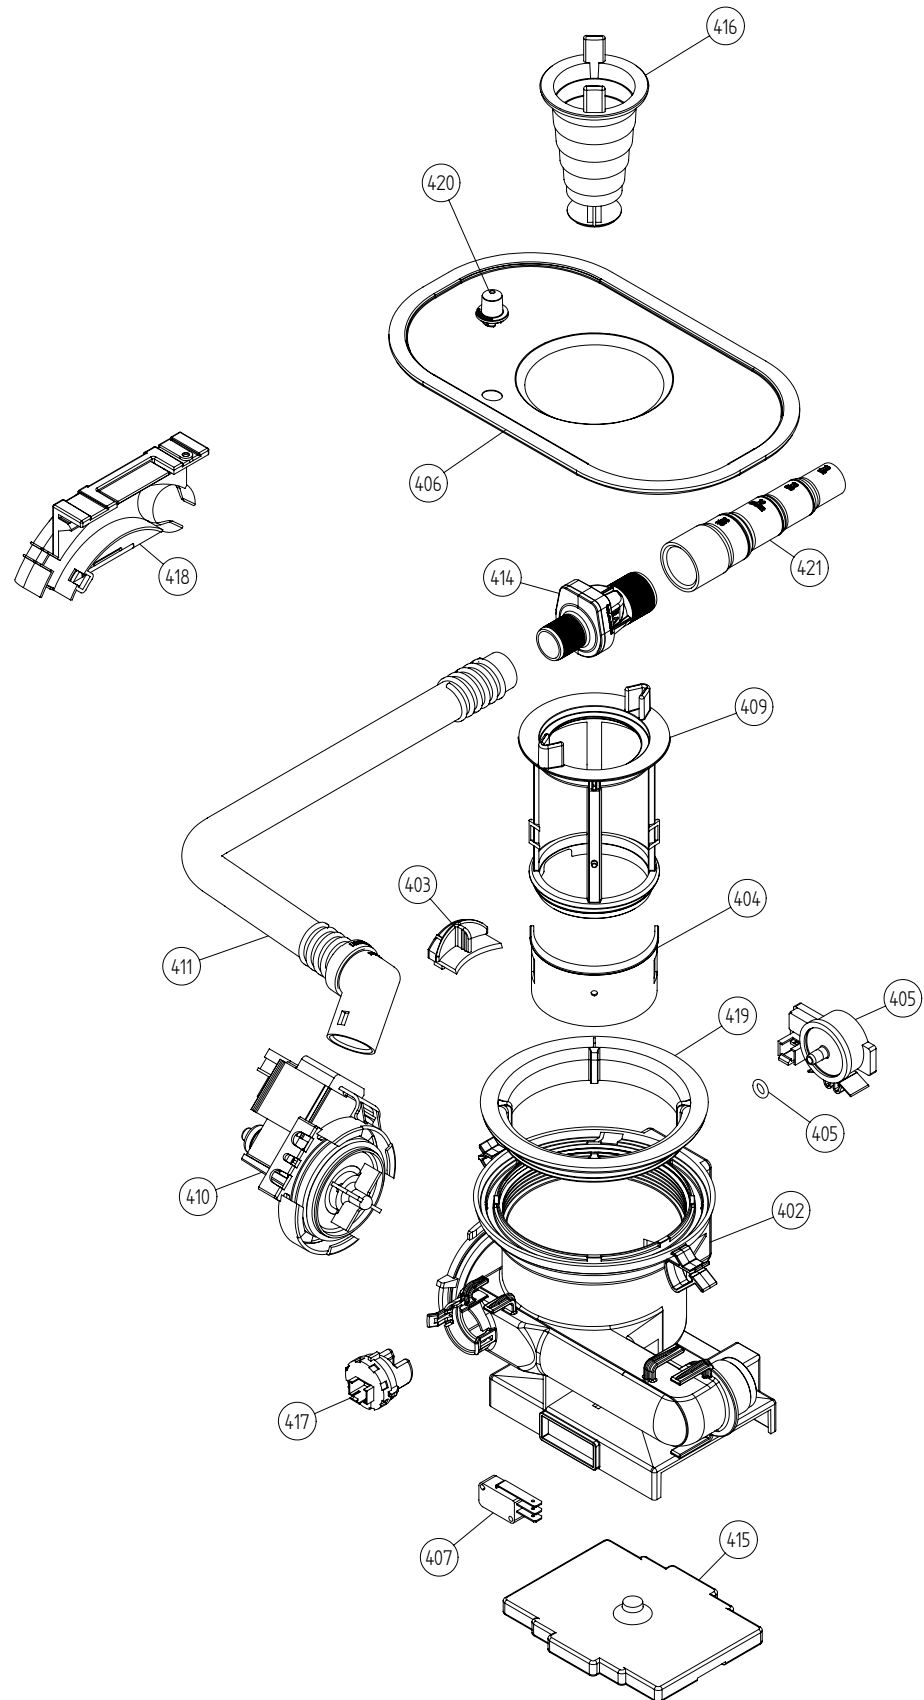

Bottom Well/Sump & Related Parts

ASKO, D3152XL US - Black (DW20.5)

Pos	Spare part No.	Description	Qty	Comment
402	8073692-77	Bottom Well 2 Sensor Gray	1 Pc's	
402-a	8073002	ORing	1 Pc's	
403	8057487-79	Sump Plug DW 05/06 Cleanout	1 Pc's	
404	8058454	Cover Str Basket 05/06 DW	1 Pc's	
405	8073839	Pressure Sensor	1 Pc's	
405-a	8074040	O-Ring	1 Pc's	
406	8074364	Strainer DW20	1 Pc's	
407	8073835	Microswitch Float	1 Pc's	
409	8073396-77	INSERT STRAINER BASKET	1 Pc's	
410	8073818	Drain Pump D3000 DW	1 Pc's	
410-a	8002584	ORing Drain Pump 05/06 DW	1 Pc's	
411	8074030	Outlet Hose D3000 DW	1 Pc's	
411-a	8052239	Hose Clamp	1 Pc's	
411-b	8052430	Cable Strip	1 Pc's	
414	8801248	Check Valve Kit	1 Pc's	
414-a	8052239	Hose Clamp	1 Pc's	
414-b	8053642	Hose Clamp	1 Pc's	
415	8075110	FLOAT	1 Pc's	
416	8057972-77	Strainer Basket Grey 05/06 DW	1 Pc's	
417	8081321	TURBIDSENSOR *ESD* UL4	1 Pc's	
418	8072528-77	Holder Outlet Hose	1 Pc's	
418-a	8053642	Hose Clamp	1 Pc's	
418-b	8052239	Hose Clamp	1 Pc's	
418-c	33700450	Cable Strip	1 Pc's	
418-d	8902072	Screw	1 Pc's	
419	8072848	Lockring Bottom Well	1 Pc's	
420	8074760-77	Ventilator	1 Pc's	
421	8075321	End Cuff	1 Pc's