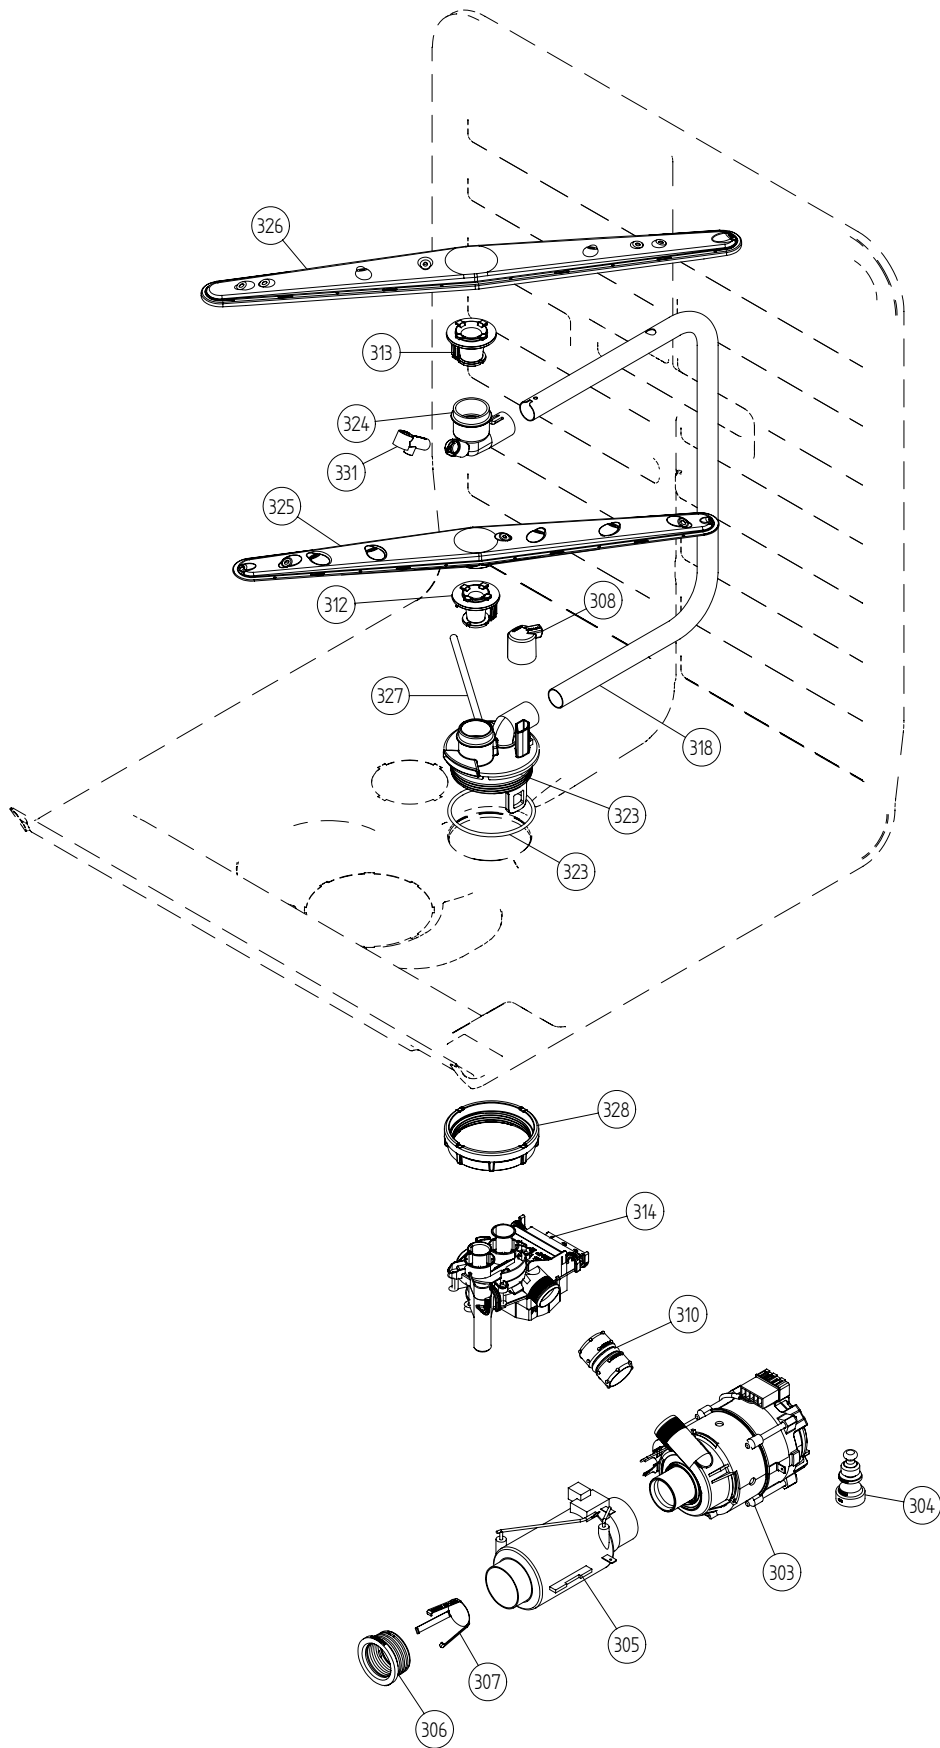

Baskets/Side Fill Strips and related parts

ASKO, D3152XL US - Black (DW20.5)

Pos	Spare part No.	Description	Qty	Comment
201	8057056	-	1 Pc's	Not a spare part
202	8801315-36	UPPER BASKET EXCL. CPL D.GREY	1 Pc's	
203	8801384-36	LOWER BASKET EXCL. USA COMPL.	1 Pc's	
206	8079257-77	WHEEL FOR LOW DISHW BASKET CPL	8 Pc's	New design
208	8071214-77	Knife Holder 05/06 DW	2 Pc's	
210	8071337-36	Cup Shelf Wine Glass 05/06 DW	1 Pc's	
212	8801317-77	CUTLERY BASKET COMPL. 07	1 Pc's	New design
213	8058498-77	Upper Basket Wheel	4 Pc's	
218	8057052	DW Upper Basket Guide Rail	2 Pc's	
219	8057977	Bearing Upper Rail 05/06 DW	8 Pc's	
220	8057978-77	DW Rail Stop - Back Grey	2 Pc's	
221	8057979-77	Rack Stop Grey 05/06 DW	2 Pc's	
222	8801349-77	KIT BALL HOLDER INCL. BALLS	1 Pc's	
225	8057978-77	DW Rail Stop - Back Grey	2 Pc's	
227	8057489-E	Door strip 3000xl	1 Pc's	
231	8079251-77	DOOR CUTLERYBASKET UL4	1 Pc's	New design
232	8801240	Lock Catch incl Screw&Nut	1 Pc's	
241	8057506-77	Knife Stop	1 Pc's	
244	8057514	Airbreak repl by 8801234	1 Pc's	
244-a	8052189	HOSE CLIP RFZ 17.0-706R	1 Pc's	
245	8057536-77	Lockring Airbreak Gray	1 Pc's	
247	8074342-E	TRIM STRIP LEFT USA 86CM	1 Pc's	
247	8074342-E-86	trim strip left	1 Pc's	
247-a	8900646	Screw 20 Torx SS	2 Pc's	
248	8074343-E-86	trim strip right	1 Pc's	
248	8074343-E	TRIM STRIP RIGHT USA 86CM	1 Pc's	
248-a	8900646	Screw 20 Torx SS	2 Pc's	
250	8073507-36	cup shelf 3000xl	1 Pc's	
256	8075663	DO NOT ORDER	1 Pc's	
256	8075663-86	Subs to 807731786 per factory	1 Pc's	
257	8075664	sealing stripe 3000xl	1 Pc's	
264	8076632-77	Holder	3 Pc's	
266	8079130-36	PLATERACK SHORT&THIN LEFT	1 Pc's	
269	8079131-36	PLATERACK SHORT&THIN RIGHT	1 Pc's	
272	8079123-36	PLATERACK SHORT LEFT D-GREY	1 Pc's	
273	8079124-36	PLATERACK SHORT RIGHT D-GREY	1 Pc's	
275	8070614	SEALING STRIPE TRIM STRIPE USA	2 Pc's	
276	8801330-77	HANDLE U-BASKET COMPL. ASKO	1 Pc's	
277	8801332-77	HANDLE LOWER BASKET COMPL.	1 Pc's	