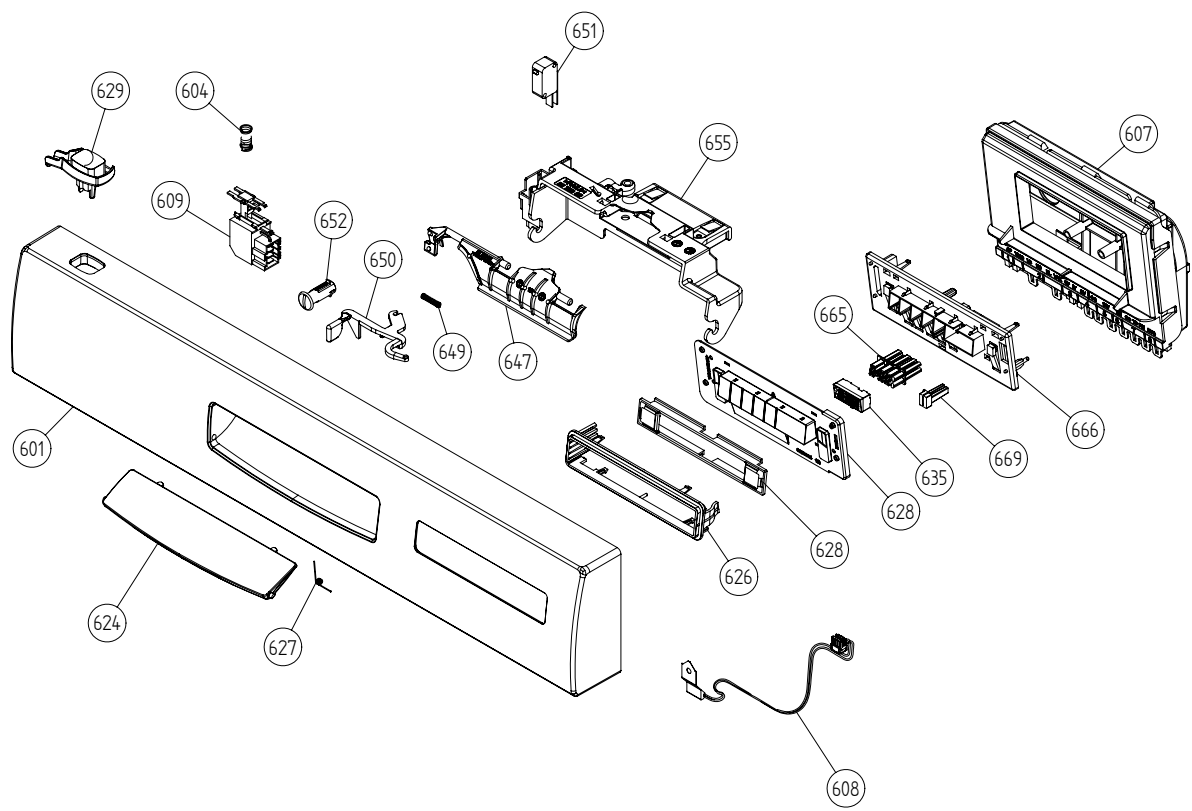

Control/Facial Panel

ASKO, D3152XL US - Black (DW20.5)

Pos	Spare part No.	Description	Qty	Comment
601	8081075-69-UL	PANEL ASKO 3152 AUT USA GRAPH.	1 Pc's	
602	8081059	PROG.INFO.LABEL D3152 AUT USA	1 Pc's	
604	8074277	SPRING MAIN SWITCH	1 Pc's	
607	8801340	CONTROL.UNIT COMPL. DW20.5 USA	1 Pc's	
608	8079510	THERMISTOR DOOR DW20.5 UL4	1 Pc's	
609	8073782	MAIN PUSH SWITCH	1 Pc's	
611	8078072	CABLESET DIVERTER VALVE	1 Pc's	
614	8075736	cabl set	1 Pc's	
618	8075738	cabl set power	1 Pc's	
620	8075730	cabl set fan	1 Pc's	
621	8075732	Cabl Set Flow Pressure Turb	1 Pc's	
622	8075731	CABLE SET DRAIN	1 Pc's	
624	8073470-69	COVER FOR HANDLE BLACK	1 Pc's	
626	8079806	LENS DW20.5 ASKO	1 Pc's	
627	8074464	SPRING FOR LID HANDLE	1 Pc's	
628	8079876-85	PUSH BUTTONS ASKO 5KN E GRAPH.	1 Pc's	
628	8079924-69	KNOB SET ASKO DW20.5 GRAPHIC	1 Pc's	
629	8075078-69	Push Button Main Switch Graphi	1 Pc's	
635	8079808	LIGHT SCREENING 7-SEGM. DW20.5	1 Pc's	
647	8072906	Catch Handle	1 Pc's	
649	8072908	SPRING LOCK	1 Pc's	
649	8075790	Spring Door Lock Handle	1 Pc's	
650	8072907	Control Arm Safety Catch	1 Pc's	
651	8073836	MICROSWITCH DOOR	1 Pc's	
652	8057545	Rotary catch child safety 05	1 Pc's	
655	8072905	Protection Catch	1 Pc's	
655-a	8902085	Screw 20T for Plastic	2 Pc's	
665	8079807	LIGHT GUIDE 7-SEGM.DW20.5 ASKO	1 Pc's	
666	8079803	LIGHT SHAFT DW20.5 ASKO	1 Pc's	
669	8081492	LIGHT GUIDE O-U.BASKET DW20	1 Pc's	
690	8080562	INSTRUCTIONS D3152 USA ENG	1 Pc's	
690	8080563	INSTRUCTIONS D3152 USA FR	1 Pc's	
690	8080564	INSTRUCTIONS D3152 USA ES	1 Pc's