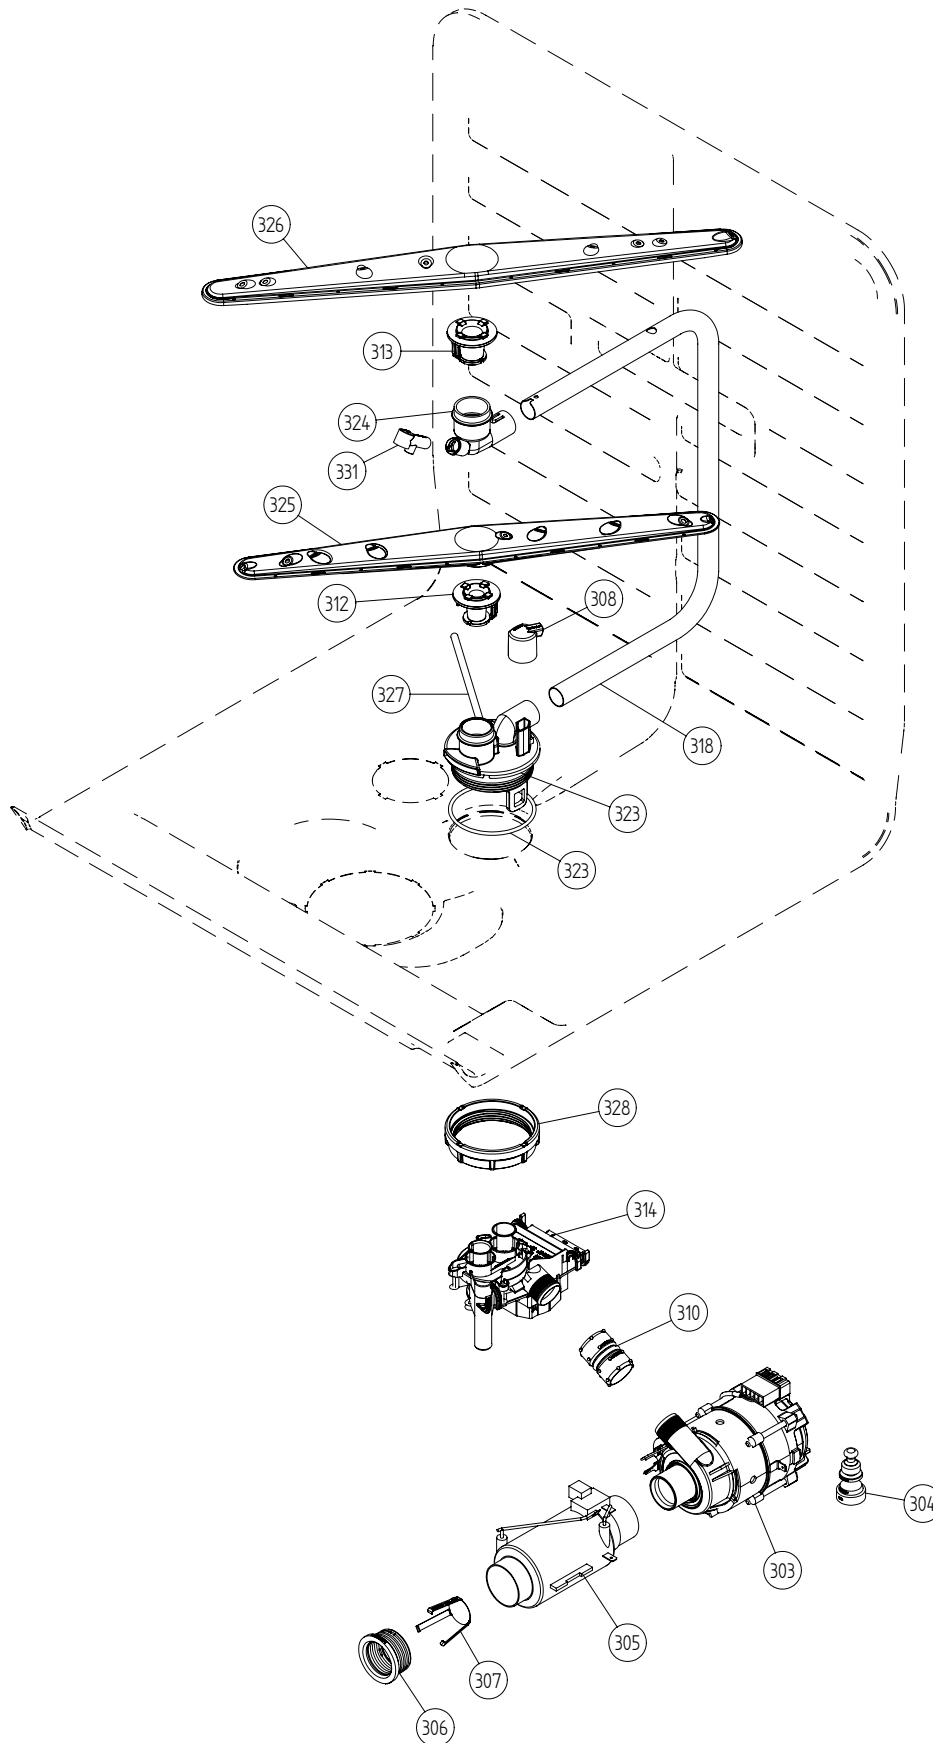

Baskets/Side Fill Strips and related parts

ASKO, D3152XL US - Black (DW20.5)

Pos	Spare part No.	Description	Qty	Comment
201	8057056	-	1 Pc's	Not a spare part
202	8801315-36	UPPER BASKET EXCL. CPL D.GREY	1 Pc's	
203	8801384-36	LOWER BASKET EXCL. USA COMPL.	1 Pc's	
206	8079257-77	WHEEL FOR LOW DISHW BASKET CPL	8 Pc's	New design
208	8071214-77	Knife Holder 05/06 DW	2 Pc's	
210	8071337-36	Cup Shelf Wine Glass 05/06 DW	1 Pc's	
212	8801317-77	CUTLERY BASKET COMPL. 07	1 Pc's	New design
213	8058498-77	Upper Basket Wheel	4 Pc's	
218	8057052	DW Upper Basket Guide Rail	2 Pc's	
219	8057977	Bearing Upper Rail 05/06 DW	8 Pc's	
220	8057978-77	DW Rail Stop - Back Grey	2 Pc's	
221	8057979-77	Rack Stop Grey 05/06 DW	2 Pc's	
222	8801349-77	KIT BALL HOLDER INCL. BALLS	1 Pc's	
225	8057978-77	DW Rail Stop - Back Grey	2 Pc's	
227	8057489-E	Door strip 3000xl	1 Pc's	
231	8079251-77	DOOR CUTLERYBASKET UL4	1 Pc's	New design
232	8801240	Lock Catch incl Screw&Nut	1 Pc's	
241	8057506-77	Knife Stop	1 Pc's	
244	8057514	Airbreak repl by 8801234	1 Pc's	
244-a	8052189	HOSE CLIP RFZ 17.0-706R	1 Pc's	
245	8057536-77	Lockring Airbreak Gray	1 Pc's	
247	8074342-E	TRIM STRIP LEFT USA 86CM	1 Pc's	
247	8074342-E-86	trim strip left	1 Pc's	
247-a	8900646	Screw 20 Torx SS	2 Pc's	
248	8074343-E-86	trim strip right	1 Pc's	
248	8074343-E	TRIM STRIP RIGHT USA 86CM	1 Pc's	
248-a	8900646	Screw 20 Torx SS	2 Pc's	
250	8073507-36	cup shelf 3000xl	1 Pc's	
256	8075663	DO NOT ORDER	1 Pc's	
256	8075663-86	Subs to 807731786 per factory	1 Pc's	
257	8075664	sealing stripe 3000xl	1 Pc's	
264	8076632-77	Holder	3 Pc's	
266	8079130-36	PLATERACK SHORT&THIN LEFT	1 Pc's	
269	8079131-36	PLATERACK SHORT&THIN RIGHT	1 Pc's	
272	8079123-36	PLATERACK SHORT LEFT D-GREY	1 Pc's	
273	8079124-36	PLATERACK SHORT RIGHT D-GREY	1 Pc's	
275	8070614	SEALING STRIPE TRIM STRIPE USA	2 Pc's	
276	8801330-77	HANDLE U-BASKET COMPL. ASKO	1 Pc's	
277	8801332-77	HANDLE LOWER BASKET COMPL.	1 Pc's	