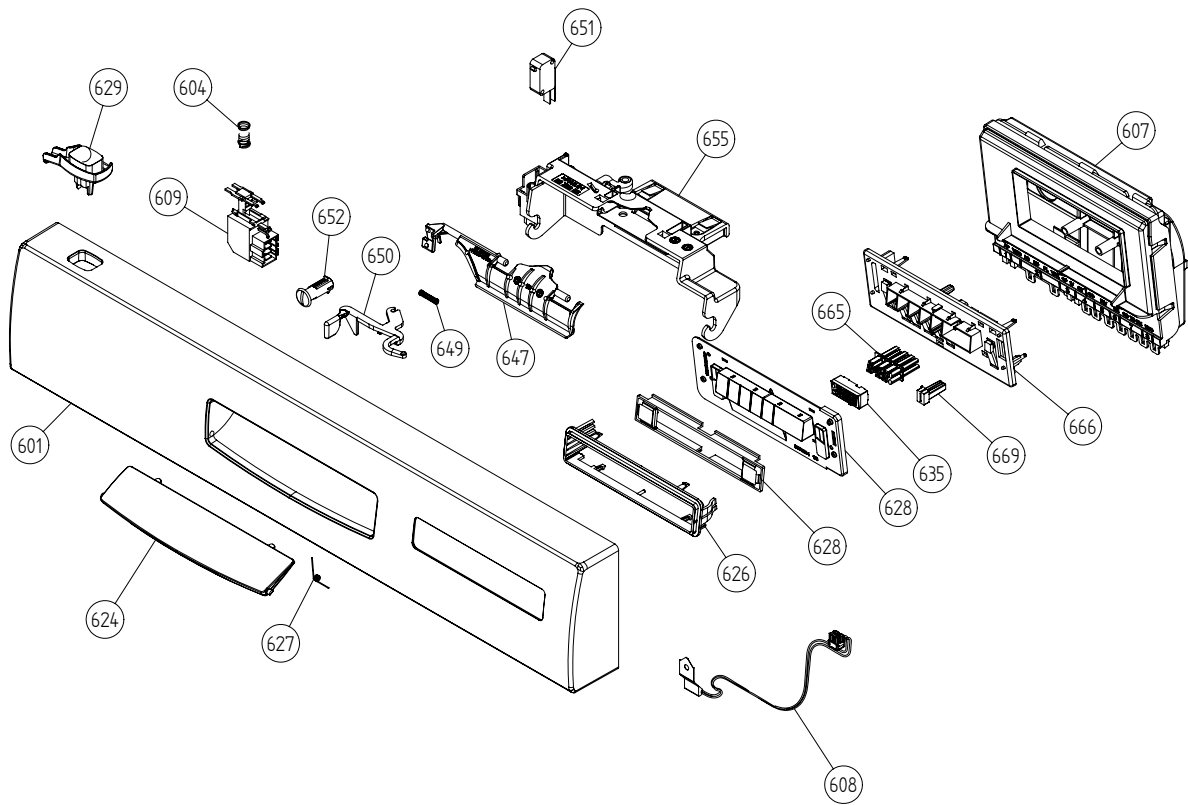

Control/Facial Panel

ASKO, D3152XL US - SS (DW20.5)

Pos	Spare part No.	Description	Qty	Comment
601	8081075-81-UL	PANEL ASKO 3152 AUT USA GRAPH.	1 Pc's	
602	8081059	PROG.INFO.LABEL D3152 AUT USA	1 Pc's	
604	8074277	SPRING MAIN SWITCH	1 Pc's	
607	8801340	CONTROL.UNIT COMPL. DW20.5 USA	1 Pc's	
608	8079510	THERMISTOR DOOR DW20.5 UL4	1 Pc's	
609	8073782	MAIN PUSH SWITCH	1 Pc's	
611	8078072	CABLESET DIVERTER VALVE	1 Pc's	
614	8075736	cabl set	1 Pc's	
618	8075738	cabl set power	1 Pc's	
620	8075730	cabl set fan	1 Pc's	
621	8075732	Cabl Set Flow Pressure Turb	1 Pc's	
622	8075731	CABLE SET DRAIN	1 Pc's	
624	8073470-81	Cover for Handle Metal Gray	1 Pc's	
626	8079806	LENS DW20.5 ASKO	1 Pc's	
627	8074464	SPRING FOR LID HANDLE	1 Pc's	
628	8079924-81	KNOB SET ASKO DW20.5 GRAPHIC	1 Pc's	
628	8079876-81	PUSH BUTTONS ASKO 5KN E GRAPH.	1 Pc's	
629	8075078-0	Push Button Main Switch Graphi	1 Pc's	
635	8079808	LIGHT SCREENING 7-SEGM. DW20.5	1 Pc's	
647	8072906	Catch Handle	1 Pc's	
649	8075790	Spring Door Lock Handle	1 Pc's	
649	8072908	SPRING LOCK	1 Pc's	
650	8072907	Control Arm Safety Catch	1 Pc's	
651	8073836	MICROSWITCH DOOR	1 Pc's	
652	8057545	Rotary catch child safety 05	1 Pc's	
655	8072905	Protection Catch	1 Pc's	
655-a	8902085	Screw 20T for Plastic	2 Pc's	
665	8079807	LIGHT GUIDE 7-SEGM.DW20.5 ASKO	1 Pc's	
666	8079803	LIGHT SHAFT DW20.5 ASKO	1 Pc's	
669	8081492	LIGHT GUIDE O-U.BASKET DW20	1 Pc's	
690	8080562	INSTRUCTIONS D3152 USA ENG	1 Pc's	
690	8080563	INSTRUCTIONS D3152 USA FR	1 Pc's	
690	8080564	INSTRUCTIONS D3152 USA ES	1 Pc's