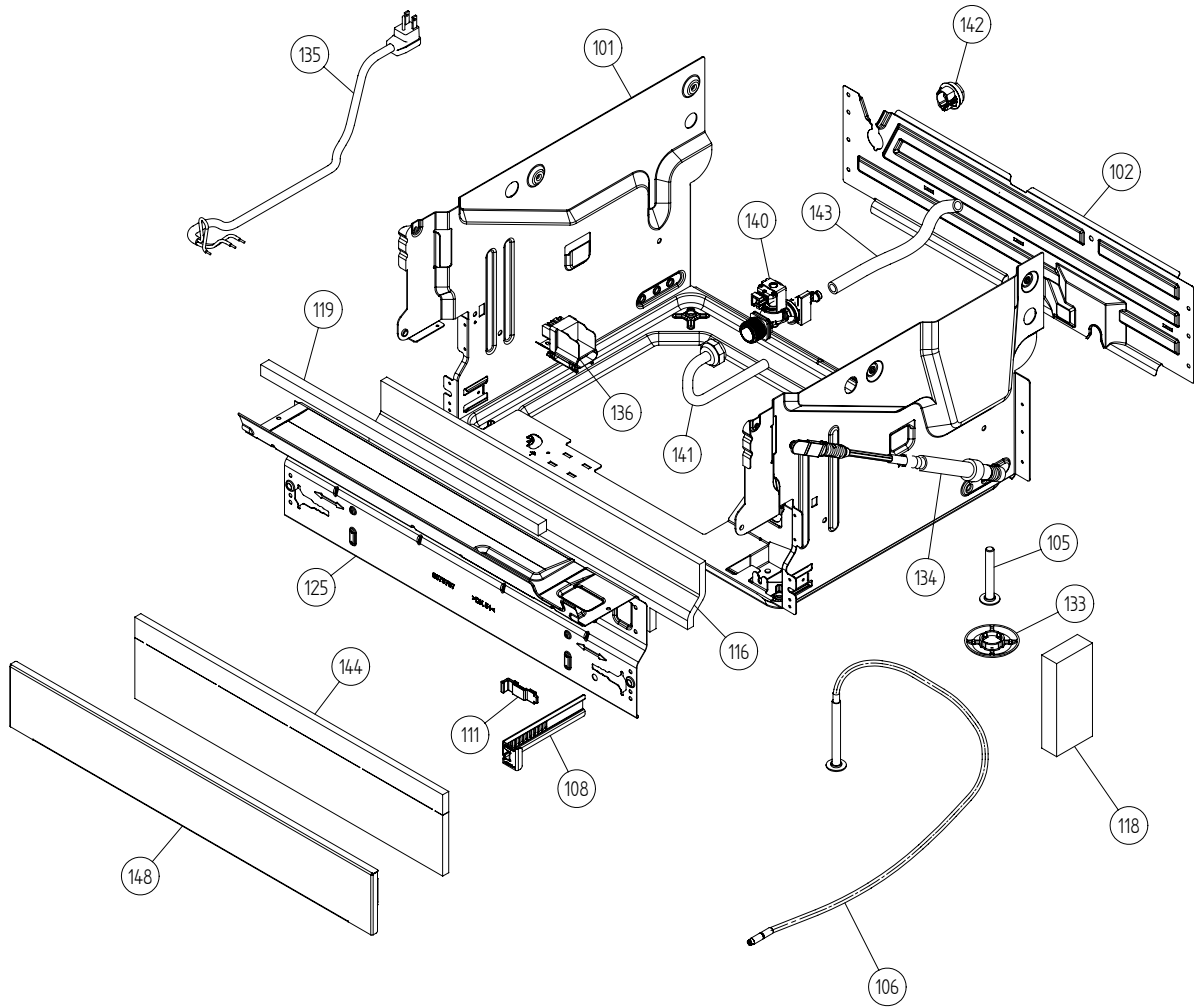

Base Pan & Related Parts

ASKO, D3152XL US - SS (DW20.5)

Pos	Spare part No.	Description	Qty	Comment
101	8083965	BOTTUM OUTER COMPL. DW20	1 Pc's	
101-a	8901104	Screw 20 Torx Machine	2 Pc's	
101-b	8901110	Screw w/ORing DW 05/06 25T	4 Pc's	
102	8073880	REAR PANEL	1 Pc's	
102-a	8902357	Screw	5 Pc's	
103	8074268	Sound Absorbtion Rear Panel	1 Pc's	
105	8074228	Foot	2 Pc's	
106	8073647	FOOT ADJUSTABLE FROM FRONT CPL	1 Pc's	
108	8073480	Toe Kick bracket Right & Left	2 Pc's	
111	8073481-49	Spring Kicking Plate L Gray	2 Pc's	
116	8058353	Sound Absorb Guard	1 Pc's	
118	8060038	Sound absorb slab motor 05	2 Pc's	
119	8074260	SOUND ABSORBTION PROFILE	1 Pc's	
125	8076822	GUARD PLATE	1 Pc's	
125-a	8902357	Screw	4 Pc's	
133	8051957	Glide Foot	3 Pc's	
134	8060232-77	Door Spring-Yellow	2 Pc's	Stnd Tank 3-12 lbs, XL Tank 1-8 lbs
135	8079046	CORD SET AMERICA	1 Pc's	
136	8079045	TERMINAL BLOCK D3000 W/ RFI	1 Pc's	
136-a	8902131	Screw	1 Pc's	
140	8073825	Inl Valve Single 120V Sens	1 Pc's	
140-a	8052189	HOSE CLIP RFZ 17.0-706R	1 Pc's	
141	8073879	Fill hose quick connect	1 Pc's	
142	8006948	Grommet	1 Pc's	
143	8074230	Rubber Hose	1 Pc's	
143-a	8052189	HOSE CLIP RFZ 17.0-706R	2 Pc's	
144	8074585	Felt Kick Plate 05	1 Pc's	
148	8073506	KICK-PLATE USA 86CM	1 Pc's	
148	8073506-81	kick plate metallic	1 Pc's	
162	8079832	CABLE HOLDER SRC-8-01	1 Pc's	