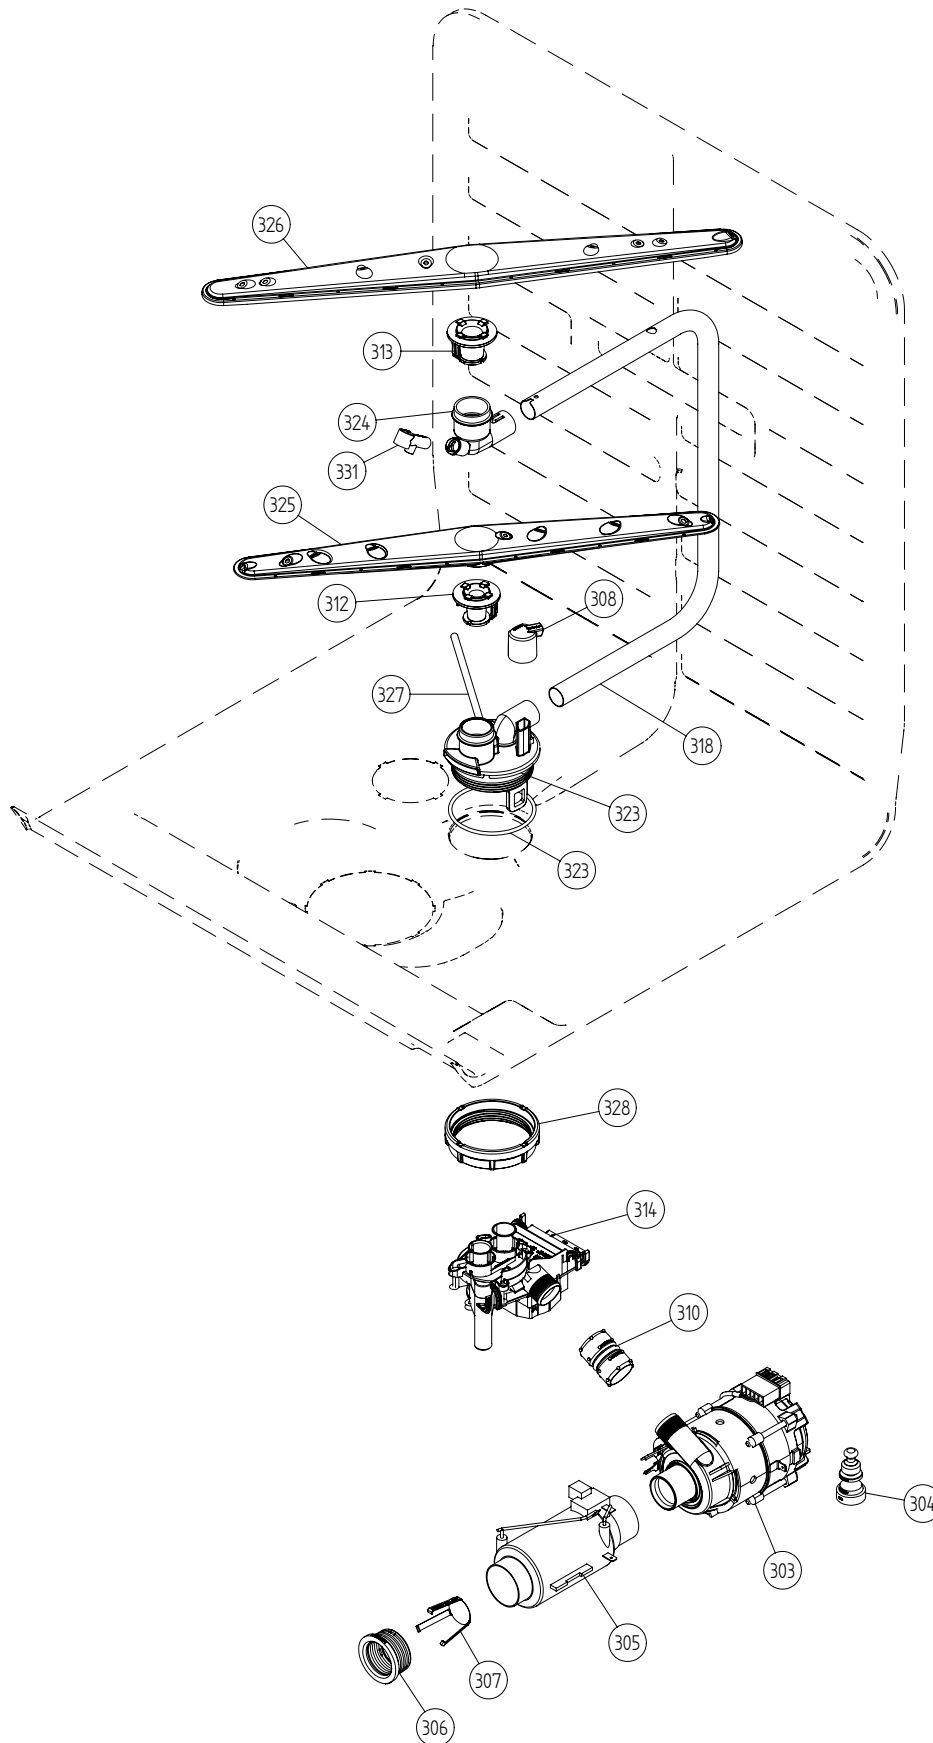

Wash System

ASKO, D3152XL US - SS (DW20.5)

Pos	Spare part No.	Description	Qty	Comment
301	8073502	-	1 Pc's	Not to be ordered
303	8078471	Circ. Pump 120V 60HZ	1 Pc's	
303-a	8083804	Capacitor 7,0UF 400V P2 CLASS	1 Pc's	
303-a	8075380	capacitor D3000	1 Pc's	
304	8075130	Rubber Damper Circ Pump	1 Pc's	
305	8073785	Heating Element 1200W 120V	1 Pc's	
306	8077724	SEALING HEATER	2 Pc's	
307	8075070	Insert For Heater	1 Pc's	
308	8073385-77	Cup Drainage Gray	1 Pc's	
310	8072888	Hose Circ Pump	1 Pc's	
310-a	8056491	HOSE CLIP 30.1-708	2 Pc's	
312	8072728-77	Spray Arm Bearing L Gray	1 Pc's	
312	8076901-77	Spray arm bearing	1 Pc's	
313	8076903-77	Sprayarm Bearing repl by 8801268	1 Pc's	
313	8072731-77	SPRAYARM Repl.by 8801268	1 Pc's	
314	8801389	Diverter Valve Service Kit	1 Pc's	
314-a	8073003	Oring	2 Pc's	
318	8073387	Spray Pipe	1 Pc's	
323	8801270	KIT SPRAYARM BEAR. LOW NOZZLE	1 Pc's	
323-a	8901765	ORing det Comp 03/04 DW	1 Pc's	
324	8801268	KIT SPRAYARM BEAR. UPPER DW20	1 Pc's	
325	8072891	Spray Arm Lower Complete	1 Pc's	
326	8072894	Spray Arm Upper Complete	1 Pc's	
327	8073381	Tube Pot Rinse	1 Pc's	
327-a	8902085	Screw 20T for Plastic	2 Pc's	
328	8071607	Locking Spray Pipe Bearing	1 Pc's	
331	8072543-77	Spray Nozzle	1 Pc's	For part no 8073381 and 8072730-L-77