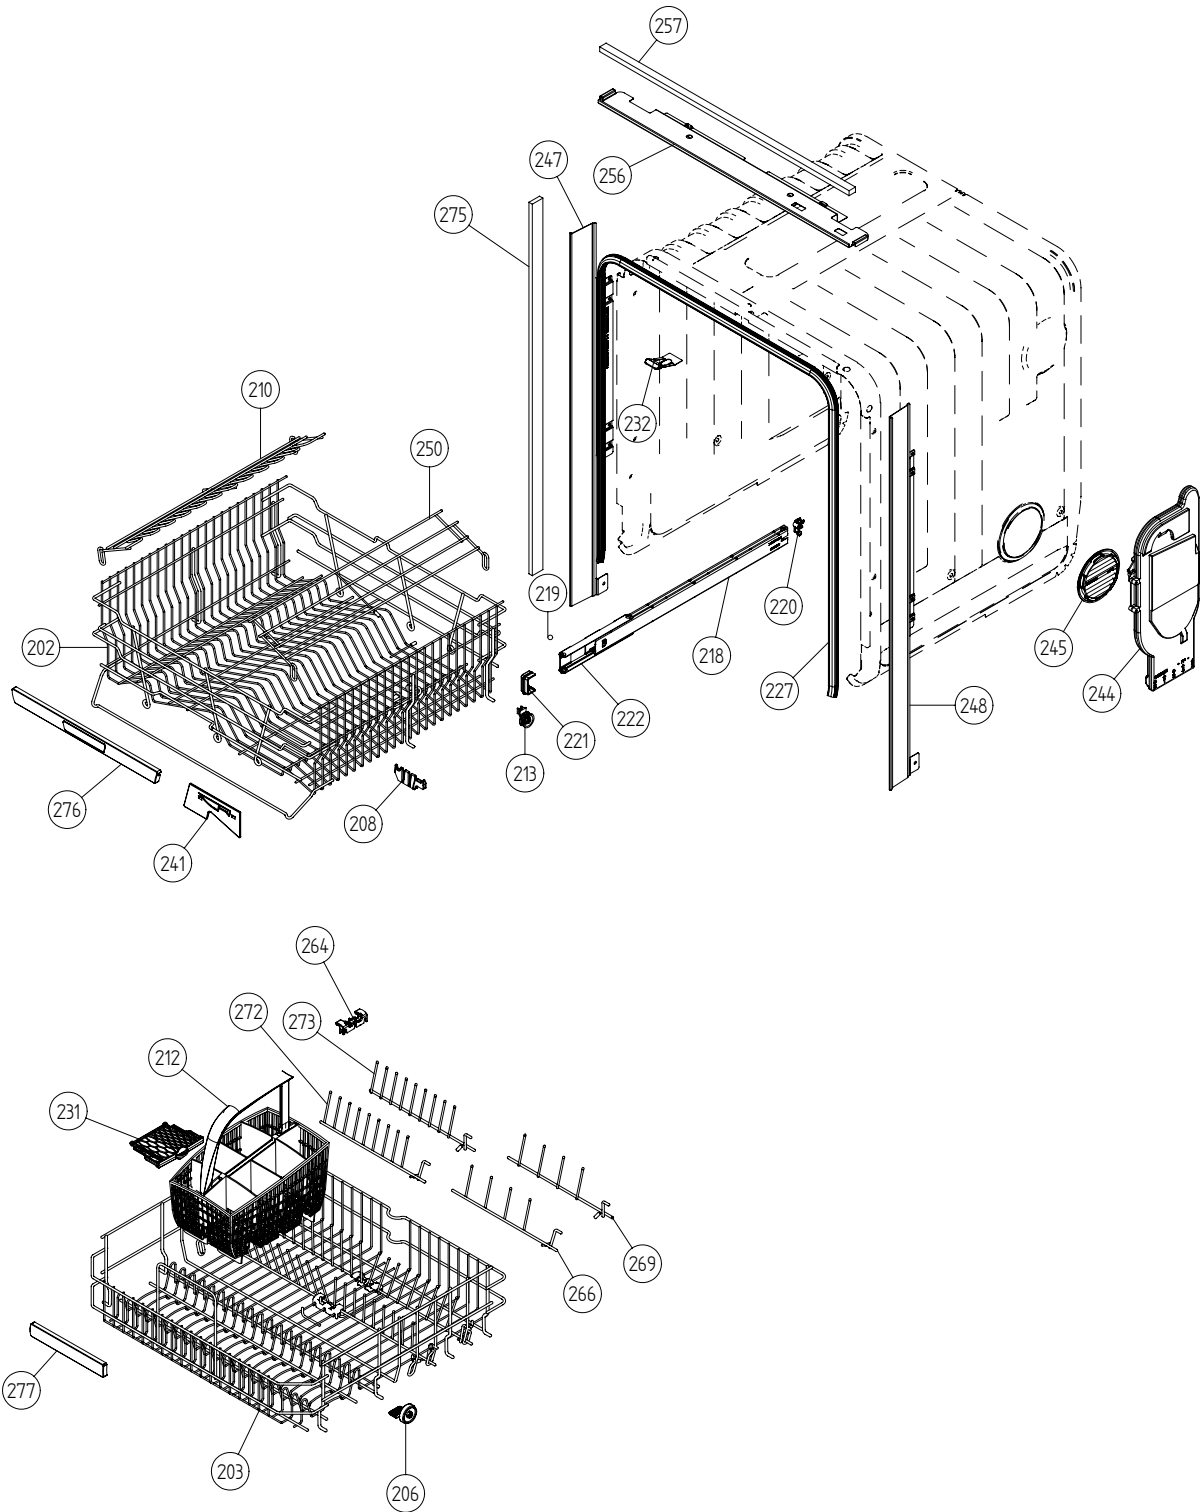

Base Pan & Related Parts

ASKO, D3152XL US - SS (DW20.5)

Pos	Spare part No.	Description	Qty	Comment
101	8083965	BOTTUM OUTER COMPL. DW20	1 Pc's	
101-a	8901104	Screw 20 Torx Machine	2 Pc's	
101-b	8901110	Screw w/ORing DW 05/06 25T	4 Pc's	
102	8073880	REAR PANEL	1 Pc's	
102-a	8902357	Screw	5 Pc's	
103	8074268	Sound Absorbtion Rear Panel	1 Pc's	
105	8074228	Foot	2 Pc's	
106	8073647	FOOT ADJUSTABLE FROM FRONT CPL	1 Pc's	
108	8073480	Toe Kick bracket Right & Left	2 Pc's	
111	8073481-49	Spring Kicking Plate L Gray	2 Pc's	
116	8058353	Sound Absorb Guard	1 Pc's	
118	8060038	Sound absorb slab motor 05	2 Pc's	
119	8074260	SOUND ABSORBTION PROFILE	1 Pc's	
125	8076822	GUARD PLATE	1 Pc's	
125-a	8902357	Screw	4 Pc's	
133	8051957	Glide Foot	3 Pc's	
134	8060232-77	Door Spring-Yellow	2 Pc's	Stnd Tank 3-12 lbs, XL Tank 1-8 lbs
135	8079046	CORD SET AMERICA	1 Pc's	
136	8079045	TERMINAL BLOCK D3000 W/ RFI	1 Pc's	
136-a	8902131	Screw	1 Pc's	
140	8073825	Inl Valve Single 120V Sens	1 Pc's	
140-a	8052189	HOSE CLIP RFZ 17.0-706R	1 Pc's	
141	8073879	Fill hose quick connect	1 Pc's	
142	8006948	Grommet	1 Pc's	
143	8074230	Rubber Hose	1 Pc's	
143-a	8052189	HOSE CLIP RFZ 17.0-706R	2 Pc's	
144	8074585	Felt Kick Plate 05	1 Pc's	
148	8073506	KICK-PLATE USA 86CM	1 Pc's	
148	8073506-81	kick plate metallic	1 Pc's	
162	8079832	CABLE HOLDER SRC-8-01	1 Pc's	