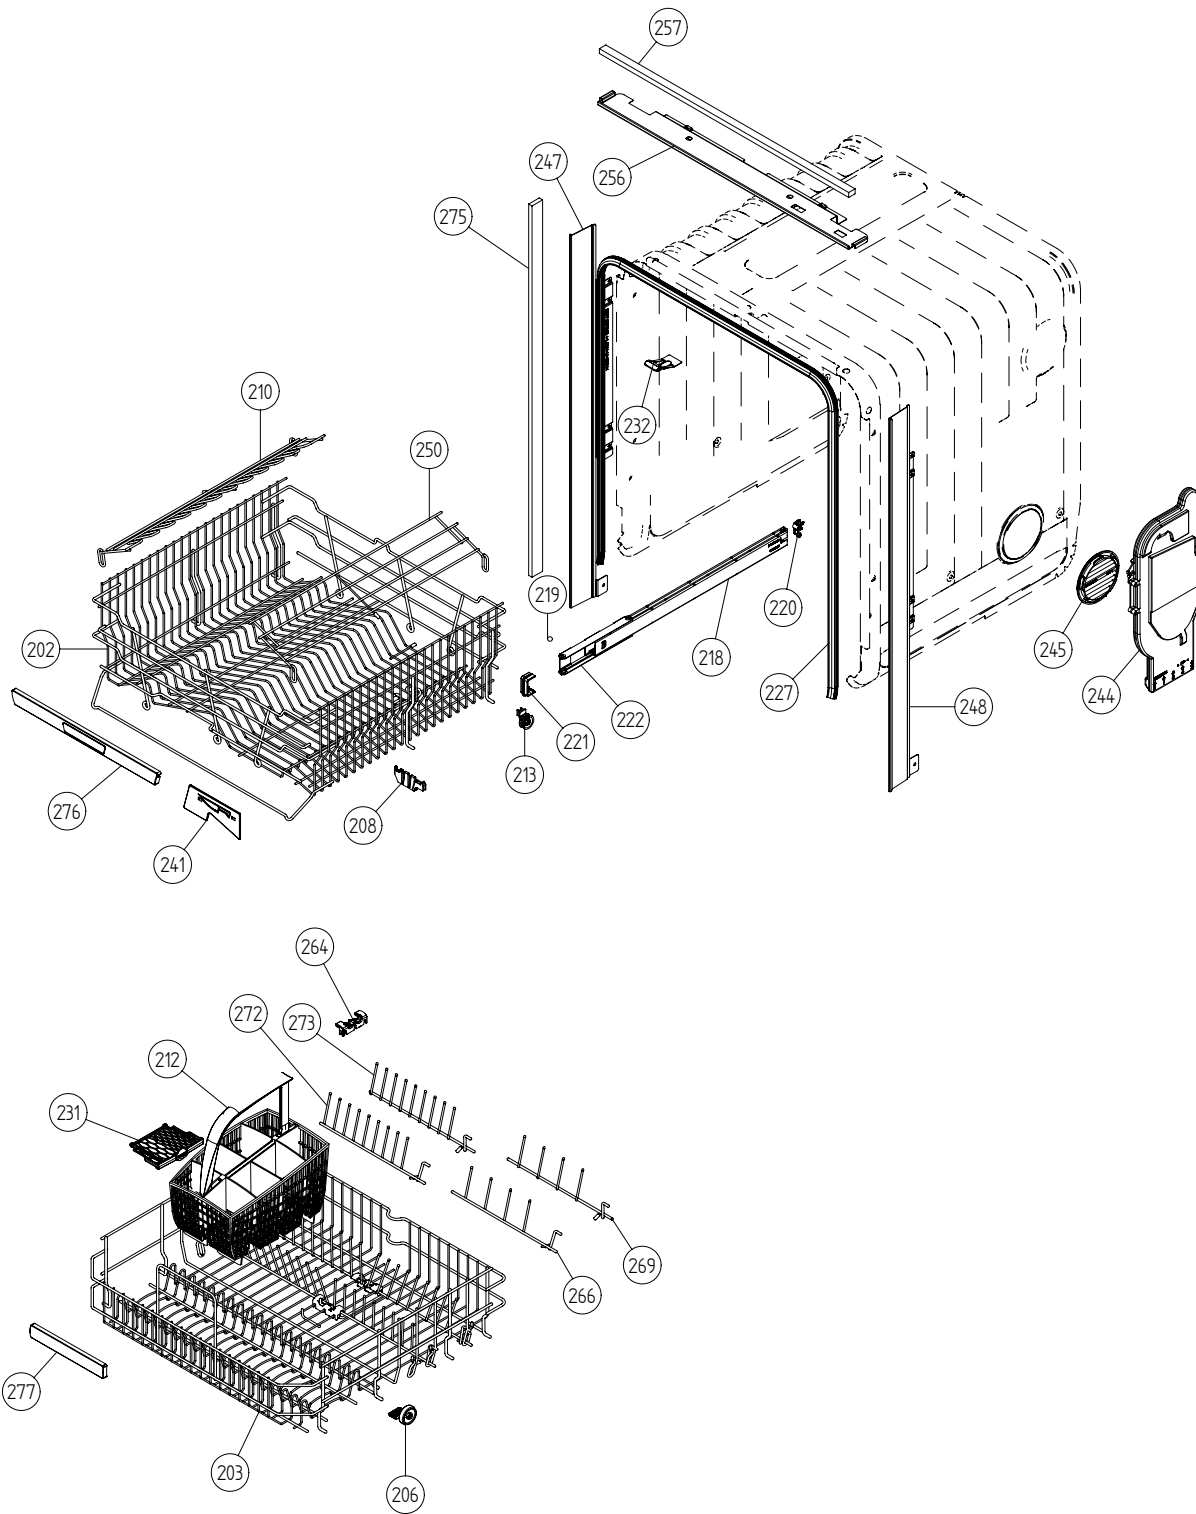

Base Pan & Related Parts

ASKO, D3152XL US - SS (DW20.5)

Pos	Spare part No.	Description	Qty	Comment
101	8083965	BOTTUM OUTER COMPL. DW20	1 Pc's	
101-a	8901104	Screw 20 Torx Machine	2 Pc's	
101-b	8901110	Screw w/ORing DW 05/06 25T	4 Pc's	
102	8073880	REAR PANEL	1 Pc's	
102-a	8902357	Screw	5 Pc's	
103	8074268	Sound Absorbtion Rear Panel	1 Pc's	
105	8074228	Foot	2 Pc's	
106	8073647	FOOT ADJUSTABLE FROM FRONT CPL	1 Pc's	
108	8073480	Toe Kick bracket Right & Left	2 Pc's	
111	8073481-49	Spring Kicking Plate L Gray	2 Pc's	
116	8058353	Sound Absorb Guard	1 Pc's	
118	8060038	Sound absorb slab motor 05	2 Pc's	
119	8074260	SOUND ABSORBTION PROFILE	1 Pc's	
125	8076822	GUARD PLATE	1 Pc's	
125-a	8902357	Screw	4 Pc's	
133	8051957	Glide Foot	3 Pc's	
134	8060232-77	Door Spring-Yellow	2 Pc's	Std Tank 3-12 lbs, XL Tank 1-8 lbs
135	8079046	CORD SET AMERICA	1 Pc's	
136	8079045	TERMINAL BLOCK D3000 W/ RFI	1 Pc's	
136-a	8902131	Screw	1 Pc's	
140	8073825	Inl Valve Single 120V Sens	1 Pc's	
140-a	8052189	HOSE CLIP RFZ 17.0-706R	1 Pc's	
141	8073879	Fill hose quick connect	1 Pc's	
142	8006948	Grommet	1 Pc's	
143	8074230	Rubber Hose	1 Pc's	
143-a	8052189	HOSE CLIP RFZ 17.0-706R	2 Pc's	
144	8074585	Felt Kick Plate 05	1 Pc's	
148	8073506	KICK-PLATE USA 86CM	1 Pc's	
148	8073506-81	kick plate metallic	1 Pc's	
162	8079832	CABLE HOLDER SRC-8-01	1 Pc's	