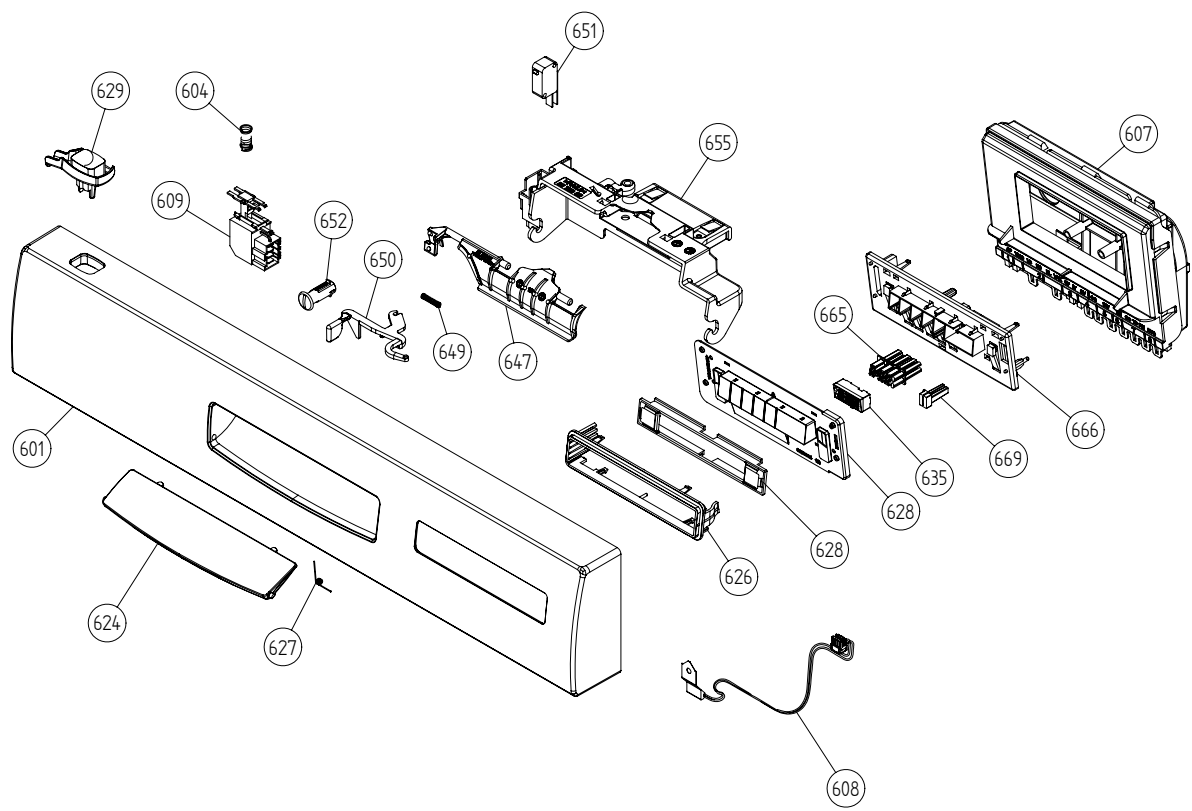

Control/Facial Panel

ASKO, D3152XL US - SS (DW20.5)

Pos	Spare part No.	Description	Qty	Comment
601	8081075-81-UL	PANEL ASKO 3152 AUT USA GRAPH.	1 Pc's	
602	8081059	PROG.INFO.LABEL D3152 AUT USA	1 Pc's	
604	8074277	SPRING MAIN SWITCH	1 Pc's	
607	8801340	CONTROL.UNIT COMPL. DW20.5 USA	1 Pc's	
608	8079510	THERMISTOR DOOR DW20.5 UL4	1 Pc's	
609	8073782	MAIN PUSH SWITCH	1 Pc's	
611	8078072	CABLESET DIVERTER VALVE	1 Pc's	
614	8075736	cabl set	1 Pc's	
618	8075738	cabl set power	1 Pc's	
620	8075730	cabl set fan	1 Pc's	
621	8075732	Cabl Set Flow Pressure Turb	1 Pc's	
622	8075731	CABLE SET DRAIN	1 Pc's	
624	8073470-81	Cover for Handle Metal Gray	1 Pc's	
626	8079806	LENS DW20.5 ASKO	1 Pc's	
627	8074464	SPRING FOR LID HANDLE	1 Pc's	
628	8079924-81	KNOB SET ASKO DW20.5 GRAPHIC	1 Pc's	
628	8079876-81	PUSH BUTTONS ASKO 5KN E GRAPH.	1 Pc's	
629	8075078-0	Push Button Main Switch Graphi	1 Pc's	
635	8079808	LIGHT SCREENING 7-SEGM. DW20.5	1 Pc's	
647	8072906	Catch Handle	1 Pc's	
649	8075790	Spring Door Lock Handle	1 Pc's	
649	8072908	SPRING LOCK	1 Pc's	
650	8072907	Control Arm Safety Catch	1 Pc's	
651	8073836	MICROSWITCH DOOR	1 Pc's	
652	8057545	Rotary catch child safety 05	1 Pc's	
655	8072905	Protection Catch	1 Pc's	
655-a	8902085	Screw 20T for Plastic	2 Pc's	
665	8079807	LIGHT GUIDE 7-SEGM.DW20.5 ASKO	1 Pc's	
666	8079803	LIGHT SHAFT DW20.5 ASKO	1 Pc's	
669	8081492	LIGHT GUIDE O-U.BASKET DW20	1 Pc's	
690	8080562	INSTRUCTIONS D3152 USA ENG	1 Pc's	
690	8080563	INSTRUCTIONS D3152 USA FR	1 Pc's	
690	8080564	INSTRUCTIONS D3152 USA ES	1 Pc's