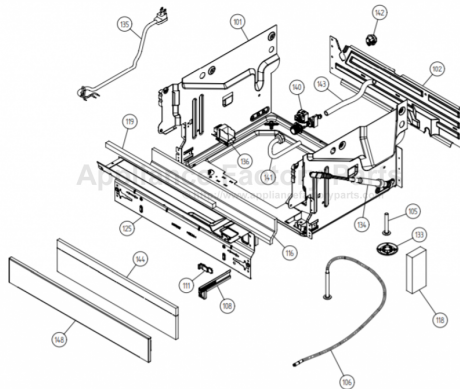

[Find Your ASKO Dishwasher Parts - Select From 209 Models](#)

----- Manual continues below -----