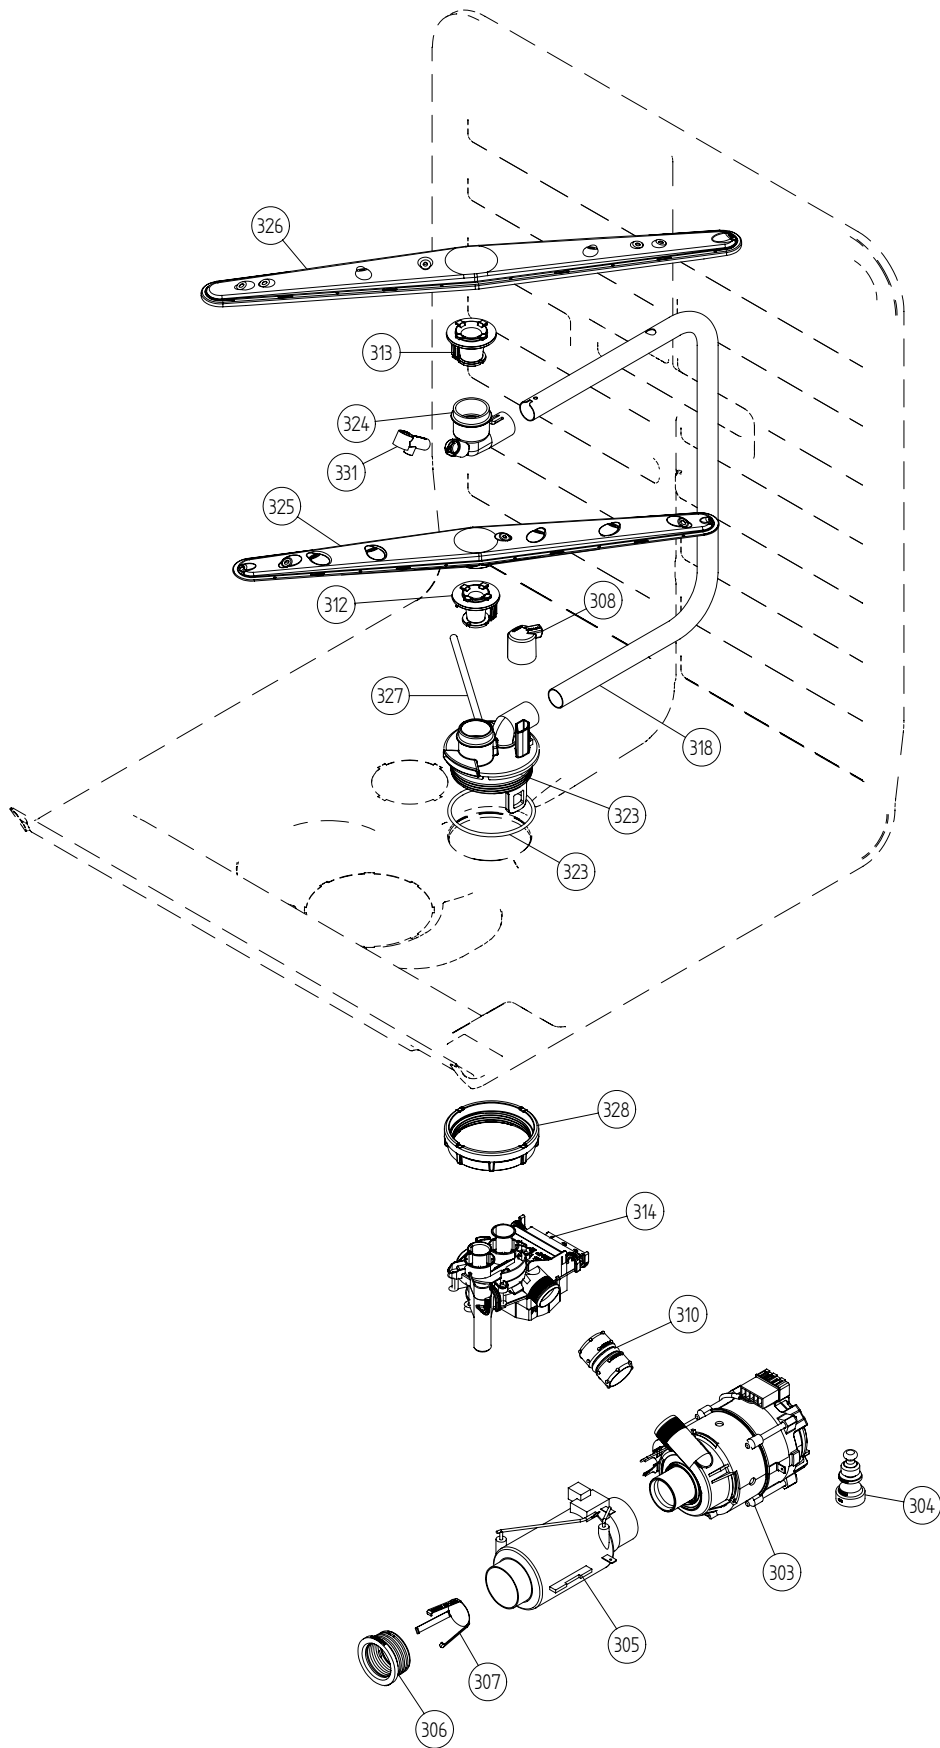

Wash System

ASKO, D3152XL US - SS (DW20.5)

Pos	Spare part No.	Description	Qty	Comment
301	8073502	-	1 Pc's	Not to be ordered
303	8078471	Circ. Pump 120V 60HZ	1 Pc's	
303-a	8083804	Capacitor 7,0UF 400V P2 CLASS	1 Pc's	
303-a	8075380	capacitor D3000	1 Pc's	
304	8075130	Rubber Damper Circ Pump	1 Pc's	
305	8073785	Heating Element 1200W 120V	1 Pc's	
306	8077724	SEALING HEATER	2 Pc's	
307	8075070	Insert For Heater	1 Pc's	
308	8073385-77	Cup Drainage Gray	1 Pc's	
310	8072888	Hose Circ Pump	1 Pc's	
310-a	8056491	HOSE CLIP 30.1-708	2 Pc's	
312	8072728-77	Spray Arm Bearing L Gray	1 Pc's	
312	8076901-77	Spray arm bearing	1 Pc's	
313	8076903-77	Sprayarm Bearing repl by 8801268	1 Pc's	
313	8072731-77	SPRAYARM Repl.by 8801268	1 Pc's	
314	8801389	Diverter Valve Service Kit	1 Pc's	
314-a	8073003	Oring	2 Pc's	
318	8073387	Spray Pipe	1 Pc's	
323	8801270	KIT SPRAYARM BEAR. LOW NOZZLE	1 Pc's	
323-a	8901765	ORing det Comp 03/04 DW	1 Pc's	
324	8801268	KIT SPRAYARM BEAR. UPPER DW20	1 Pc's	
325	8072891	Spray Arm Lower Complete	1 Pc's	
326	8072894	Spray Arm Upper Complete	1 Pc's	
327	8073381	Tube Pot Rinse	1 Pc's	
327-a	8902085	Screw 20T for Plastic	2 Pc's	
328	8071607	Locking Spray Pipe Bearing	1 Pc's	
331	8072543-77	Spray Nozzle	1 Pc's	For part no 8073381 and 8072730-L-77