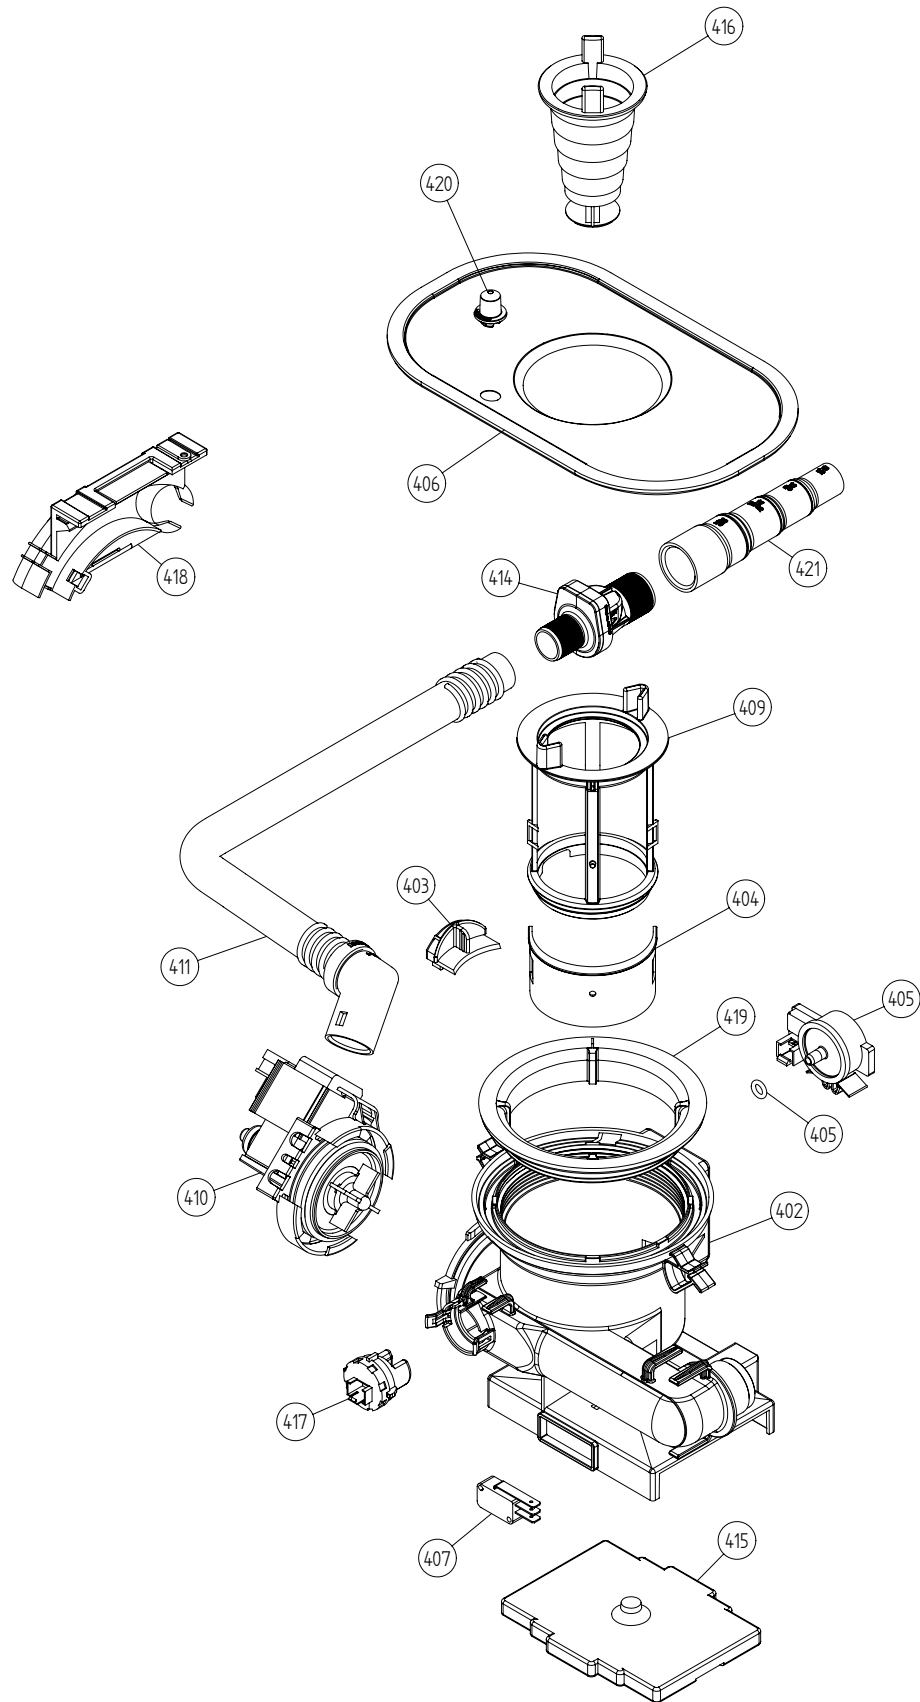

Bottom Well/Sump & Related Parts

ASKO, D3152XL US - SS (DW20.5)

Pos	Spare part No.	Description	Qty	Comment
402	8073692-77	Bottom Well 2 Sensor Gray	1 Pc's	
402-a	8073002	ORing	1 Pc's	
403	8057487-79	Sump Plug DW 05/06 Cleanout	1 Pc's	
404	8058454	Cover Str Basket 05/06 DW	1 Pc's	
405	8073839	Pressure Sensor	1 Pc's	
405-a	8074040	O-Ring	1 Pc's	
406	8074364	Strainer DW20	1 Pc's	
407	8073835	Microswitch Float	1 Pc's	
409	8073396-77	INSERT STRAINER BASKET	1 Pc's	
410	8073818	Drain Pump D3000 DW	1 Pc's	
410-a	8002584	ORing Drain Pump 05/06 DW	1 Pc's	
411	8074030	Outlet Hose D3000 DW	1 Pc's	
411-a	8052239	Hose Clamp	1 Pc's	
411-b	8052430	Cable Strip	1 Pc's	
414	8801248	Check Valve Kit	1 Pc's	
414-a	8052239	Hose Clamp	1 Pc's	
414-b	8053642	Hose Clamp	1 Pc's	
415	8075110	FLOAT	1 Pc's	
416	8057972-77	Strainer Basket Grey 05/06 DW	1 Pc's	
417	8081321	TURBIDSENSOR *ESD* UL4	1 Pc's	
418	8072528-77	Holder Outlet Hose	1 Pc's	
418-a	8053642	Hose Clamp	1 Pc's	
418-b	8052239	Hose Clamp	1 Pc's	
418-c	33700450	Cable Strip	1 Pc's	
418-d	8902072	Screw	1 Pc's	
419	8072848	Lockring Bottom Well	1 Pc's	
420	8074760-77	Ventilator	1 Pc's	
421	8075321	End Cuff	1 Pc's