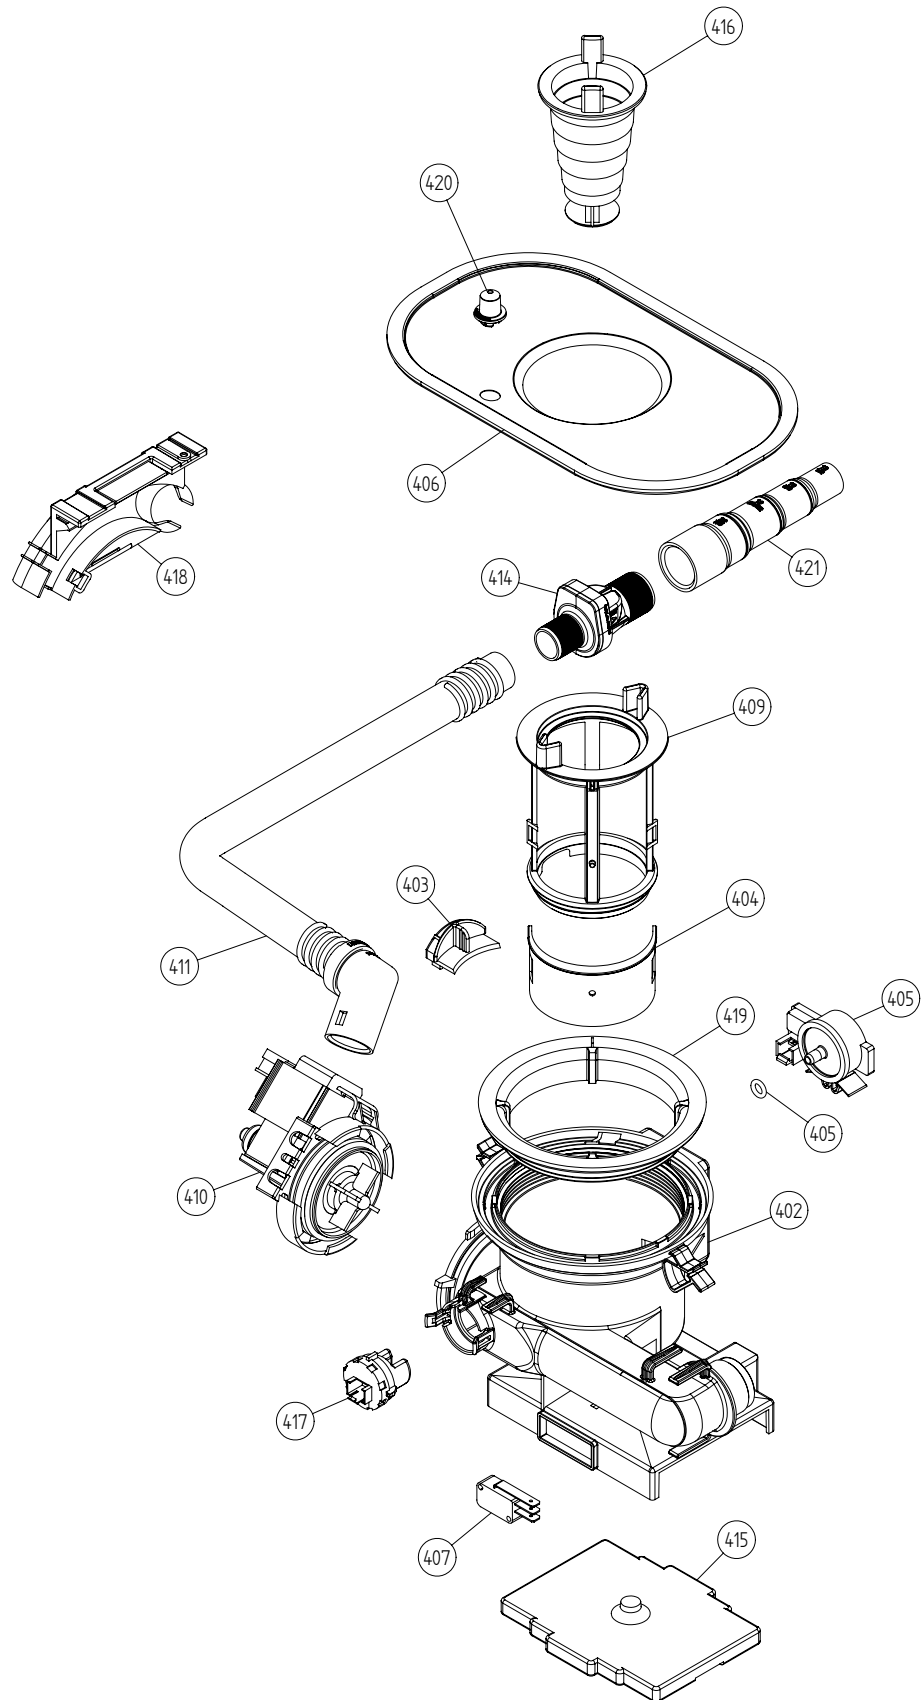

Bottom Well/Sump & Related Parts

ASKO, D3152XL US - SS (DW20.5)

Pos	Spare part No.	Description	Qty	Comment
402	8073692-77	Bottom Well 2 Sensor Gray	1 Pc's	
402-a	8073002	ORing	1 Pc's	
403	8057487-79	Sump Plug DW 05/06 Cleanout	1 Pc's	
404	8058454	Cover Str Basket 05/06 DW	1 Pc's	
405	8073839	Pressure Sensor	1 Pc's	
405-a	8074040	O-Ring	1 Pc's	
406	8074364	Strainer DW20	1 Pc's	
407	8073835	Microswitch Float	1 Pc's	
409	8073396-77	INSERT STRAINER BASKET	1 Pc's	
410	8073818	Drain Pump D3000 DW	1 Pc's	
410-a	8002584	ORing Drain Pump 05/06 DW	1 Pc's	
411	8074030	Outlet Hose D3000 DW	1 Pc's	
411-a	8052239	Hose Clamp	1 Pc's	
411-b	8052430	Cable Strip	1 Pc's	
414	8801248	Check Valve Kit	1 Pc's	
414-a	8052239	Hose Clamp	1 Pc's	
414-b	8053642	Hose Clamp	1 Pc's	
415	8075110	FLOAT	1 Pc's	
416	8057972-77	Strainer Basket Grey 05/06 DW	1 Pc's	
417	8081321	TURBIDSENSOR *ESD* UL4	1 Pc's	
418	8072528-77	Holder Outlet Hose	1 Pc's	
418-a	8053642	Hose Clamp	1 Pc's	
418-b	8052239	Hose Clamp	1 Pc's	
418-c	33700450	Cable Strip	1 Pc's	
418-d	8902072	Screw	1 Pc's	
419	8072848	Lockring Bottom Well	1 Pc's	
420	8074760-77	Ventilator	1 Pc's	
421	8075321	End Cuff	1 Pc's