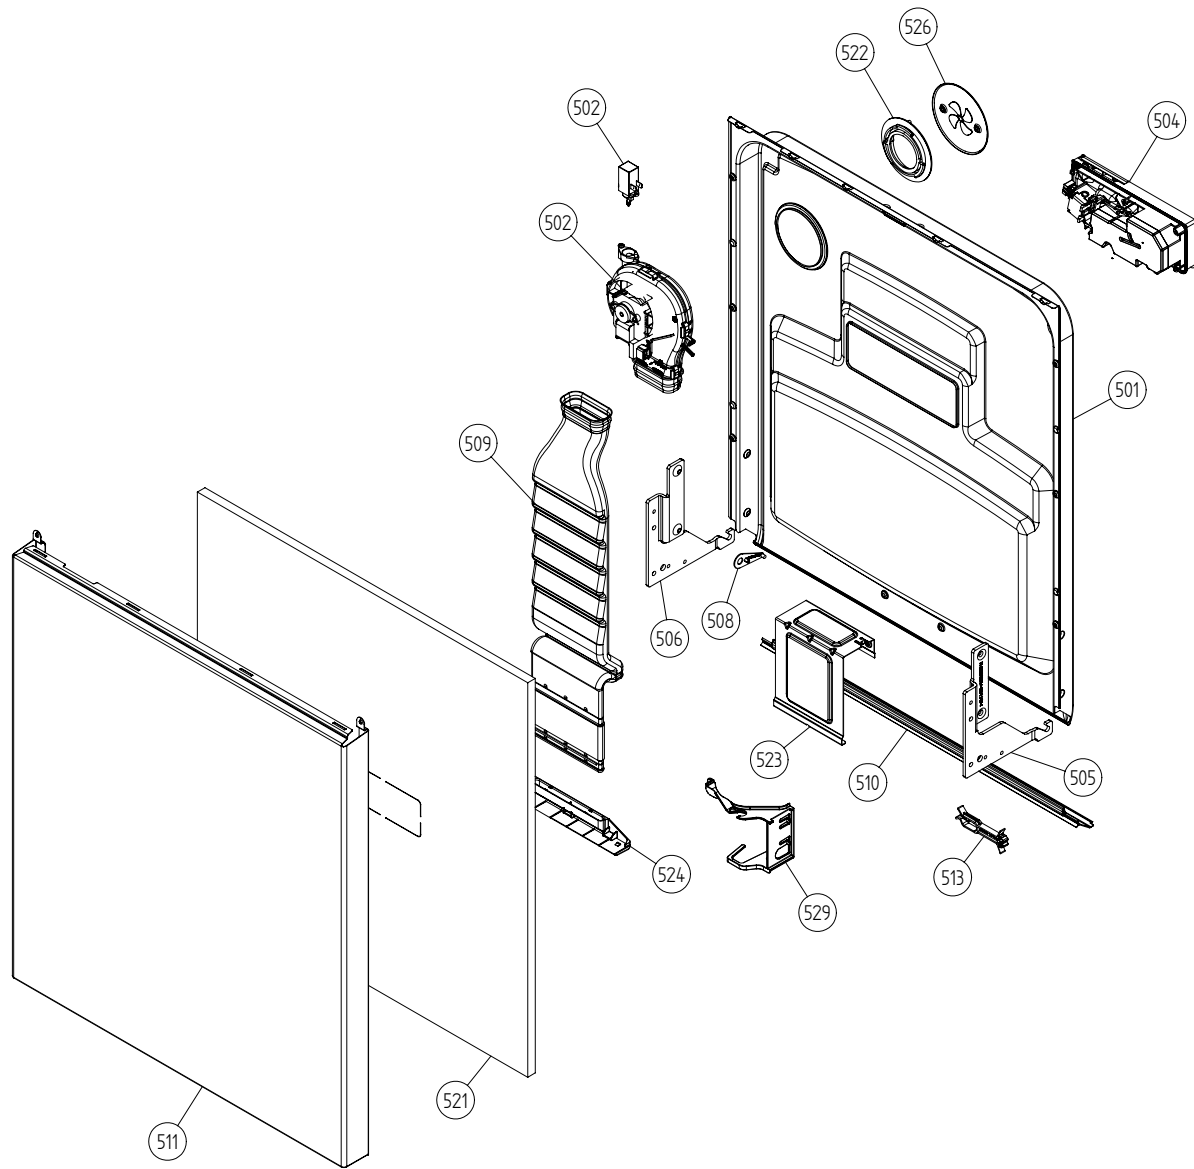

Inner/Outer Door Panel and related parts

ASKO, D3152XL US - SS (DW20.5)

Pos	Spare part No.	Description	Qty	Comment
501	8801253	Inner door 3331XL	1 Pc's	
501-a	8900646	Screw 20 Torx SS	6 Pc's	
501-b	8902121	Screw	4 Pc's	
502	8073851	Fan Complete 120V	1 Pc's	
502-a	8058501	ORing Turbo Fan Dry 05/06 DW	1 Pc's	
502-b	8052778	WAX MOTOR DW 05/06	1 Pc's	
504	8801343-77	KIT Combi Dispenser 120V	1 Pc's	
504-a	8071916	SEAL,DET.COMP.LID repl by 8071918	1 Pc's	
504-b	8071917	CAP RINSE AGENT	1 Pc's	
504-c	8071918	Detergent Lid Complete	1 Pc's	
504-d	8072288	Sealing Strip Combi Disp.	1 Pc's	
504-f	8902087	Screw Plastic Housing 20 Torx	6 Pc's	
505	8057524	Hinge Right DW 05/06	1 Pc's	
505-a	8057530	Screw hinge 05	1 Pc's	
505-b	33500262	Nut Term Block	1 Pc's	
506	8057525	Hinge left DW 05/06	1 Pc's	
506-a	8057530	Screw hinge 05	1 Pc's	
506-b	33500262	Nut Term Block	1 Pc's	
507	8057530	Screw hinge 05	2 Pc's	
507-a	33500262	Nut Term Block	2 Pc's	
508	8057948	Slide washer hinge bearing 05	2 Pc's	
509	8057963	SUBS 8057963P	1 Pc's	
510	8060254	Lower SealInner Door 05/06 DW	1 Pc's	
511	8076933-90	Outer Door XL Touchproof	1 Pc's	
511-a	8900646	Screw 20 Torx SS	6 Pc's	
513	8074015	CABLE BRACKET DOOR	1 Pc's	
521	8071240	Sound Absorbtion Outer Door	1 Pc's	
522	8057964	Locking ring turbo fan 05	1 Pc's	
522-a	8902085	Screw 20T for Plastic	2 Pc's	
523	8057984	Push Button Grey 1706/1716 DW	1 Pc's	
523-a	8900646	Screw 20 Torx SS	2 Pc's	
523-b	8902357	Screw	2 Pc's	
524	8076160-33	Air Duct Nozzle	1 Pc's	
526	8058484	SS Coverplate Turbo Fan DW	1 Pc's	
526-a	8902085	Screw 20T for Plastic	2 Pc's	
529	8074278	Bracket for harness	1 Pc's	