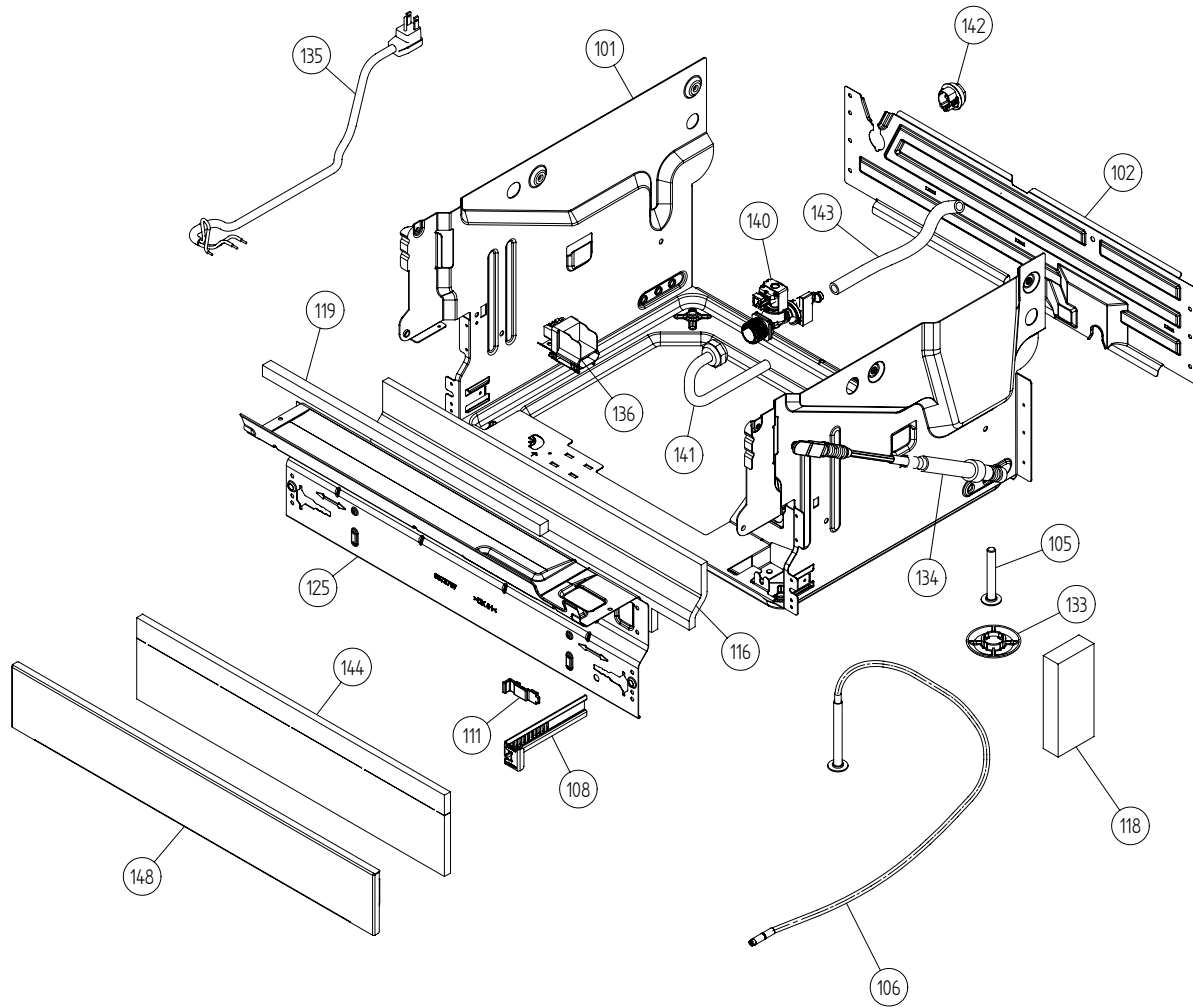

Base Pan & Related Parts

ASKO, D3152XL US - SS (DW20.5)

Pos	Spare part No.	Description	Qty	Comment
101	8083965	BOTTUM OUTER COMPL. DW20	1 Pc's	
101-a	8901104	Screw 20 Torx Machine	2 Pc's	
101-b	8901110	Screw w/ORing DW 05/06 25T	4 Pc's	
102	8073880	REAR PANEL	1 Pc's	
102-a	8902357	Screw	5 Pc's	
103	8074268	Sound Absorbtion Rear Panel	1 Pc's	
105	8074228	Foot	2 Pc's	
106	8073647	FOOT ADJUSTABLE FROM FRONT CPL	1 Pc's	
108	8073480	Toe Kick bracket Right & Left	2 Pc's	
111	8073481-49	Spring Kicking Plate L Gray	2 Pc's	
116	8058353	Sound Absorb Guard	1 Pc's	
118	8060038	Sound absorb slab motor 05	2 Pc's	
119	8074260	SOUND ABSORBTION PROFILE	1 Pc's	
125	8076822	GUARD PLATE	1 Pc's	
125-a	8902357	Screw	4 Pc's	
133	8051957	Glide Foot	3 Pc's	
134	8060232-77	Door Spring-Yellow	2 Pc's	Std Tank 3-12 lbs, XL Tank 1-8 lbs
135	8079046	CORD SET AMERICA	1 Pc's	
136	8079045	TERMINAL BLOCK D3000 W/ RFI	1 Pc's	
136-a	8902131	Screw	1 Pc's	
140	8073825	Inl Valve Single 120V Sens	1 Pc's	
140-a	8052189	HOSE CLIP RFZ 17.0-706R	1 Pc's	
141	8073879	Fill hose quick connect	1 Pc's	
142	8006948	Grommet	1 Pc's	
143	8074230	Rubber Hose	1 Pc's	
143-a	8052189	HOSE CLIP RFZ 17.0-706R	2 Pc's	
144	8074585	Felt Kick Plate 05	1 Pc's	
148	8073506	KICK-PLATE USA 86CM	1 Pc's	
148	8073506-81	kick plate metallic	1 Pc's	
162	8079832	CABLE HOLDER SRC-8-01	1 Pc's	