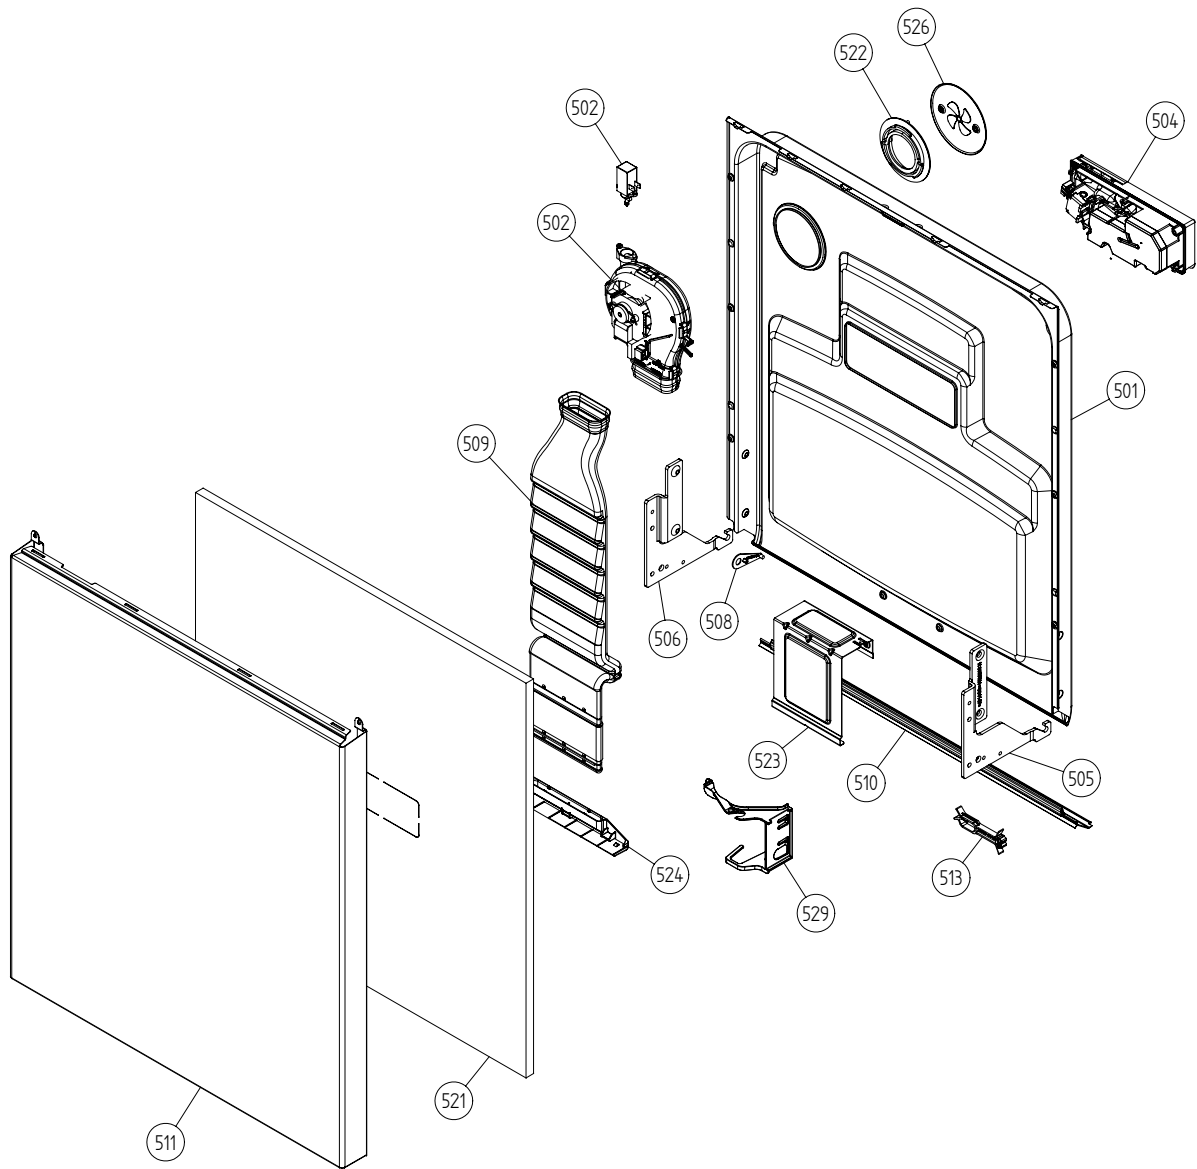

Inner/Outer Door Panel and related parts

ASKO, D3152XL US - SS (DW20.5)

Pos	Spare part No.	Description	Qty	Comment
501	8801253	Inner door 3331XL	1 Pc's	
501-a	8900646	Screw 20 Torx SS	6 Pc's	
501-b	8902121	Screw	4 Pc's	
502	8073851	Fan Complete 120V	1 Pc's	
502-a	8058501	ORing Turbo Fan Dry 05/06 DW	1 Pc's	
502-b	8052778	WAX MOTOR DW 05/06	1 Pc's	
504	8801343-77	KIT Combi Dispenser 120V	1 Pc's	
504-a	8071916	SEAL,DET.COMP.LID repl by 8071918	1 Pc's	
504-b	8071917	CAP RINSE AGENT	1 Pc's	
504-c	8071918	Detergent Lid Complete	1 Pc's	
504-d	8072288	Sealing Strip Combi Disp.	1 Pc's	
504-f	8902087	Screw Plastic Housing 20 Torx	6 Pc's	
505	8057524	Hinge Right DW 05/06	1 Pc's	
505-a	8057530	Screw hinge 05	1 Pc's	
505-b	33500262	Nut Term Block	1 Pc's	
506	8057525	Hinge left DW 05/06	1 Pc's	
506-a	8057530	Screw hinge 05	1 Pc's	
506-b	33500262	Nut Term Block	1 Pc's	
507	8057530	Screw hinge 05	2 Pc's	
507-a	33500262	Nut Term Block	2 Pc's	
508	8057948	Slide washer hinge bearing 05	2 Pc's	
509	8057963	SUBS 8057963P	1 Pc's	
510	8060254	Lower SealInner Door 05/06 DW	1 Pc's	
511	8076933-90	Outer Door XL Touchproof	1 Pc's	
511-a	8900646	Screw 20 Torx SS	6 Pc's	
513	8074015	CABLE BRACKET DOOR	1 Pc's	
521	8071240	Sound Absorbtion Outer Door	1 Pc's	
522	8057964	Locking ring turbo fan 05	1 Pc's	
522-a	8902085	Screw 20T for Plastic	2 Pc's	
523	8057984	Push Button Grey 1706/1716 DW	1 Pc's	
523-a	8900646	Screw 20 Torx SS	2 Pc's	
523-b	8902357	Screw	2 Pc's	
524	8076160-33	Air Duct Nozzle	1 Pc's	
526	8058484	SS Coverplate Turbo Fan DW	1 Pc's	
526-a	8902085	Screw 20T for Plastic	2 Pc's	
529	8074278	Bracket for harness	1 Pc's	