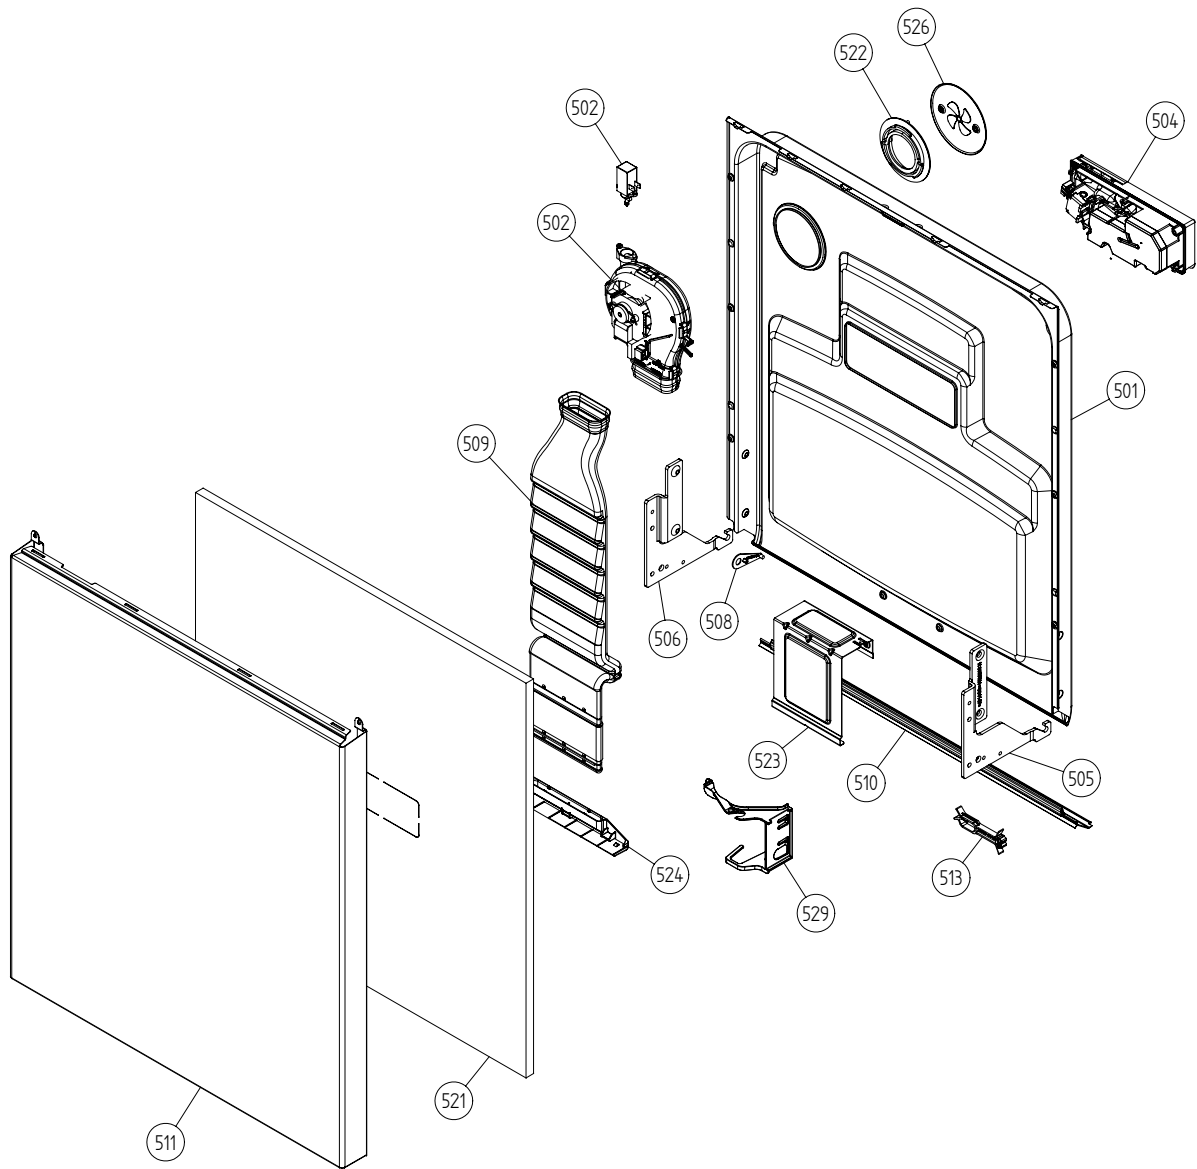

Bottom Well/Sump & Related Parts

ASKO, D3152XL US - White (DW20.5)

Pos	Spare part No.	Description	Qty	Comment
402	8073692-77	Bottom Well 2 Sensor Gray	1 Pc's	
402-a	8073002	ORing	1 Pc's	
403	8057487-79	Sump Plug DW 05/06 Cleanout	1 Pc's	
404	8058454	Cover Str Basket 05/06 DW	1 Pc's	
405	8073839	Pressure Sensor	1 Pc's	
405-a	8074040	O-Ring	1 Pc's	
406	8074364	Strainer DW20	1 Pc's	
407	8073835	Microswitch Float	1 Pc's	
409	8073396-77	INSERT STRAINER BASKET	1 Pc's	
410	8073818	Drain Pump D3000 DW	1 Pc's	
410-a	8002584	ORing Drain Pump 05/06 DW	1 Pc's	
411	8074030	Outlet Hose D3000 DW	1 Pc's	
411-a	8052239	Hose Clamp	1 Pc's	
411-b	8052430	Cable Strip	1 Pc's	
414	8801248	Check Valve Kit	1 Pc's	
414-a	8052239	Hose Clamp	1 Pc's	
414-b	8053642	Hose Clamp	1 Pc's	
415	8075110	FLOAT	1 Pc's	
416	8057972-77	Strainer Basket Grey 05/06 DW	1 Pc's	
417	8081321	TURBIDSENSOR *ESD* UL4	1 Pc's	
418	8072528-77	Holder Outlet Hose	1 Pc's	
418-a	8053642	Hose Clamp	1 Pc's	
418-b	8052239	Hose Clamp	1 Pc's	
418-c	33700450	Cable Strip	1 Pc's	
418-d	8902072	Screw	1 Pc's	
419	8072848	Lockring Bottom Well	1 Pc's	
420	8074760-77	Ventilator	1 Pc's	
421	8075321	End Cuff	1 Pc's