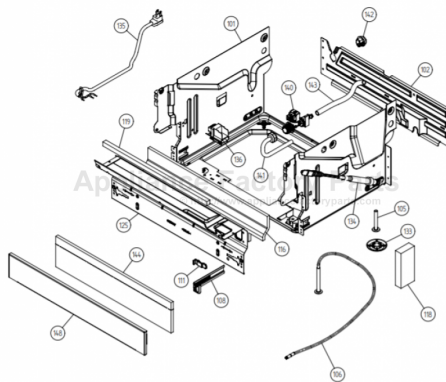

[Find Your ASKO Dishwasher Parts - Select From 209 Models](#)

----- Manual continues below -----