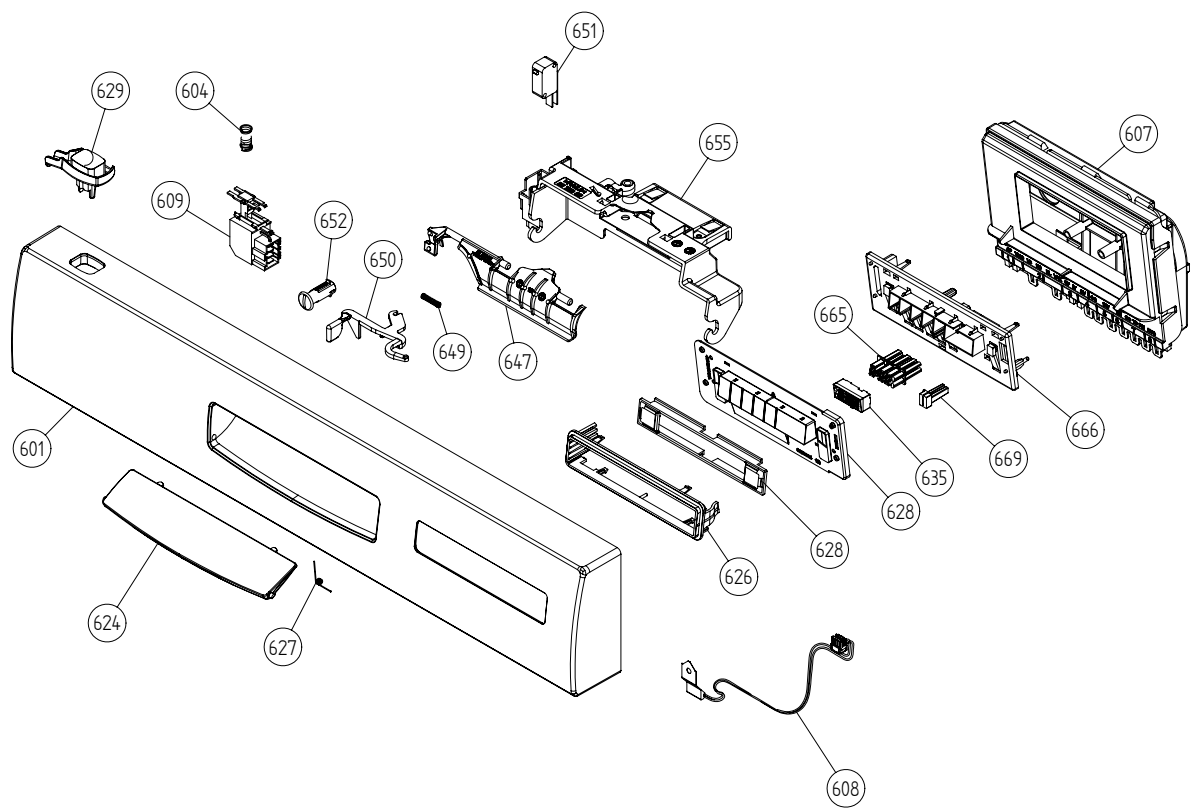

Control/Facial Panel

ASKO, D3152XL US - White (DW20.5)

Pos	Spare part No.	Description	Qty	Comment
601	8081075-0-UL	PANEL ASKO 3152 AUT USA GRAPH.	1 Pc's	
602	8081059	PROG.INFO.LABEL D3152 AUT USA	1 Pc's	
604	8074277	SPRING MAIN SWITCH	1 Pc's	
607	8801340	CONTROL.UNIT COMPL. DW20.5 USA	1 Pc's	
608	8079510	THERMISTOR DOOR DW20.5 UL4	1 Pc's	
609	8073782	MAIN PUSH SWITCH	1 Pc's	
611	8078072	CABLESET DIVERTER VALVE	1 Pc's	
614	8075736	cabl set	1 Pc's	
618	8075738	cabl set power	1 Pc's	
620	8075730	cabl set fan	1 Pc's	
621	8075732	Cabl Set Flow Pressure Turb	1 Pc's	
622	8075731	CABLE SET DRAIN	1 Pc's	
624	8073470-0	COVER FOR HANDLE WHITE	1 Pc's	
626	8079806	LENS DW20.5 ASKO	1 Pc's	
627	8074464	SPRING FOR LID HANDLE	1 Pc's	
628	8079876-85	PUSH BUTTONS ASKO 5KN E GRAPH.	1 Pc's	
628	8079924-0	KNOB SET ASKO DW20.5 GRAPHIC	1 Pc's	
629	8075078-0	Push Button Main Switch Graphi	1 Pc's	
635	8079808	LIGHT SCREENING 7-SEGM. DW20.5	1 Pc's	
647	8072906	Catch Handle	1 Pc's	
649	8072908	SPRING LOCK	1 Pc's	
649	8075790	Spring Door Lock Handle	1 Pc's	
650	8072907	Control Arm Safety Catch	1 Pc's	
651	8073836	MICROSWITCH DOOR	1 Pc's	
652	8057545	Rotary catch child safety 05	1 Pc's	
655	8072905	Protection Catch	1 Pc's	
655-a	8902085	Screw 20T for Plastic	2 Pc's	
665	8079807	LIGHT GUIDE 7-SEGM.DW20.5 ASKO	1 Pc's	
666	8079803	LIGHT SHAFT DW20.5 ASKO	1 Pc's	
669	8081492	LIGHT GUIDE O-U.BASKET DW20	1 Pc's	
690	8080562	INSTRUCTIONS D3152 USA ENG	1 Pc's	
690	8080563	INSTRUCTIONS D3152 USA FR	1 Pc's	
690	8080564	INSTRUCTIONS D3152 USA ES	1 Pc's