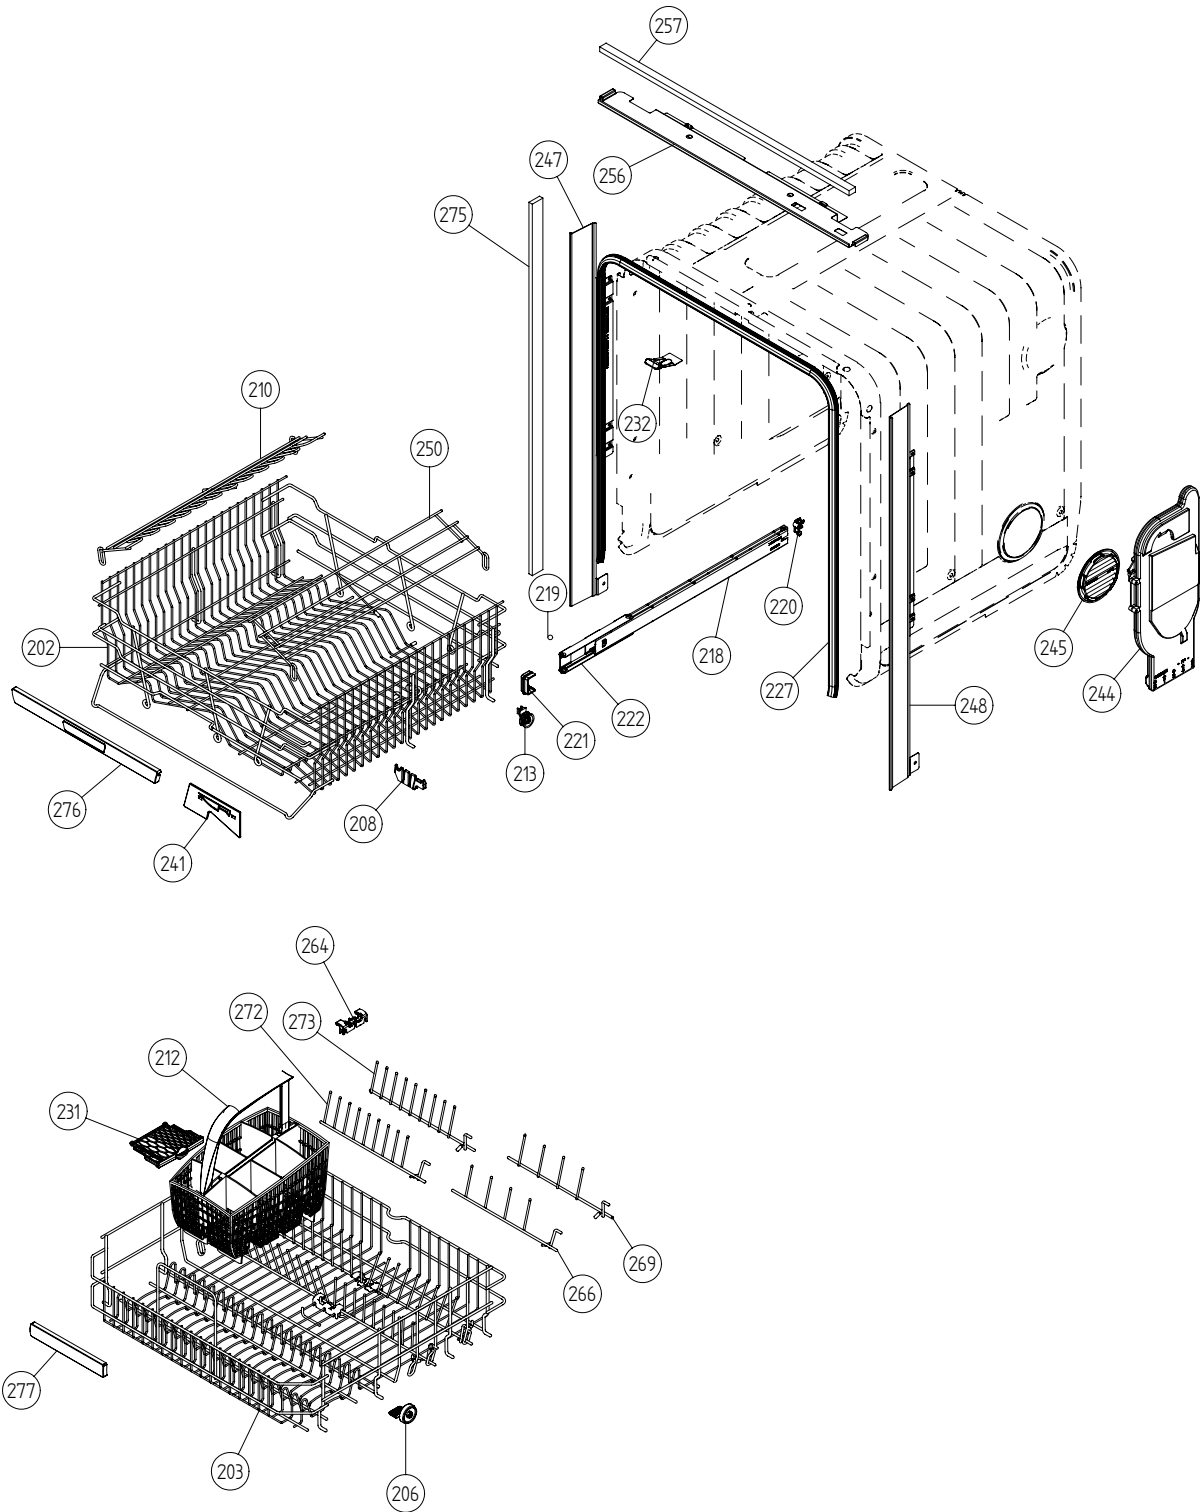

Base Pan & Related Parts

ASKO, D3152XL US - White (DW20.5)

Pos	Spare part No.	Description	Qty	Comment
101	8083965	BOTTUM OUTER COMPL. DW20	1 Pc's	
101-a	8901104	Screw 20 Torx Machine	2 Pc's	
101-b	8901110	Screw w/ORing DW 05/06 25T	4 Pc's	
102	8073880	REAR PANEL	1 Pc's	
102-a	8902357	Screw	5 Pc's	
103	8074268	Sound Absorbtion Rear Panel	1 Pc's	
105	8074228	Foot	2 Pc's	
106	8073647	FOOT ADJUSTABLE FROM FRONT CPL	1 Pc's	
108	8073480	Toe Kick bracket Right & Left	2 Pc's	
111	8073481-49	Spring Kicking Plate L Gray	2 Pc's	
116	8058353	Sound Absorb Guard	1 Pc's	
118	8060038	Sound absorb slab motor 05	2 Pc's	
119	8074260	SOUND ABSORBTION PROFILE	1 Pc's	
125	8076822-0	GUARD PLATE WHITE	1 Pc's	
125-a	8902357	Screw	4 Pc's	
133	8051957	Glide Foot	3 Pc's	
134	8060232-77	Door Spring-Yellow	2 Pc's	Stnd Tank 3-12 lbs, XL Tank 1-8 lbs
135	8079046	CORD SET AMERICA	1 Pc's	
136	8079045	TERMINAL BLOCK D3000 W/ RFI	1 Pc's	
136-a	8902131	Screw	1 Pc's	
140	8073825	Inl Valve Single 120V Sens	1 Pc's	
140-a	8052189	HOSE CLIP RFZ 17.0-706R	1 Pc's	
141	8073879	Fill hose quick connect	1 Pc's	
142	8006948	Grommet	1 Pc's	
143	8074230	Rubber Hose	1 Pc's	
143-a	8052189	HOSE CLIP RFZ 17.0-706R	2 Pc's	
144	8074585	Felt Kick Plate 05	1 Pc's	
148	8073506	KICK-PLATE USA 86CM	1 Pc's	
148	8073506-0	kick plate white	1 Pc's	
162	8079832	CABLE HOLDER SRC-8-01	1 Pc's	