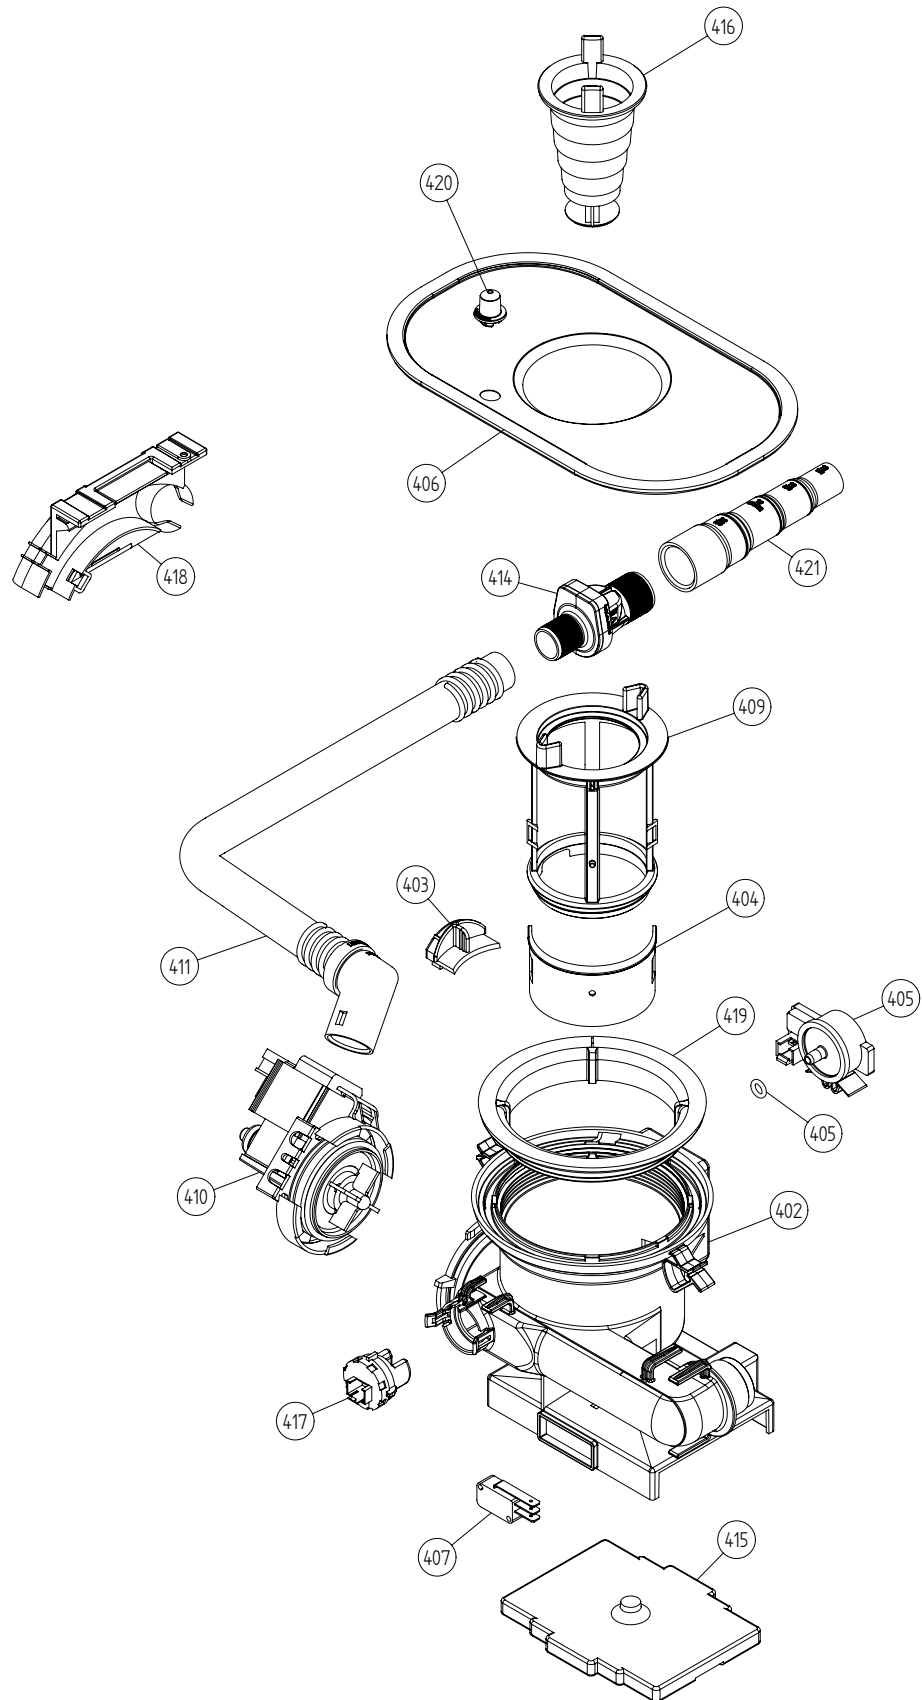

Bottom Well/Sump & Related Parts

ASKO, D3152XL US - White (DW20.5)

Pos	Spare part No.	Description	Qty	Comment
402	8073692-77	Bottom Well 2 Sensor Gray	1 Pc's	
402-a	8073002	ORing	1 Pc's	
403	8057487-79	Sump Plug DW 05/06 Cleanout	1 Pc's	
404	8058454	Cover Str Basket 05/06 DW	1 Pc's	
405	8073839	Pressure Sensor	1 Pc's	
405-a	8074040	O-Ring	1 Pc's	
406	8074364	Strainer DW20	1 Pc's	
407	8073835	Microswitch Float	1 Pc's	
409	8073396-77	INSERT STRAINER BASKET	1 Pc's	
410	8073818	Drain Pump D3000 DW	1 Pc's	
410-a	8002584	ORing Drain Pump 05/06 DW	1 Pc's	
411	8074030	Outlet Hose D3000 DW	1 Pc's	
411-a	8052239	Hose Clamp	1 Pc's	
411-b	8052430	Cable Strip	1 Pc's	
414	8801248	Check Valve Kit	1 Pc's	
414-a	8052239	Hose Clamp	1 Pc's	
414-b	8053642	Hose Clamp	1 Pc's	
415	8075110	FLOAT	1 Pc's	
416	8057972-77	Strainer Basket Grey 05/06 DW	1 Pc's	
417	8081321	TURBIDSENSOR *ESD* UL4	1 Pc's	
418	8072528-77	Holder Outlet Hose	1 Pc's	
418-a	8053642	Hose Clamp	1 Pc's	
418-b	8052239	Hose Clamp	1 Pc's	
418-c	33700450	Cable Strip	1 Pc's	
418-d	8902072	Screw	1 Pc's	
419	8072848	Lockring Bottom Well	1 Pc's	
420	8074760-77	Ventilator	1 Pc's	
421	8075321	End Cuff	1 Pc's