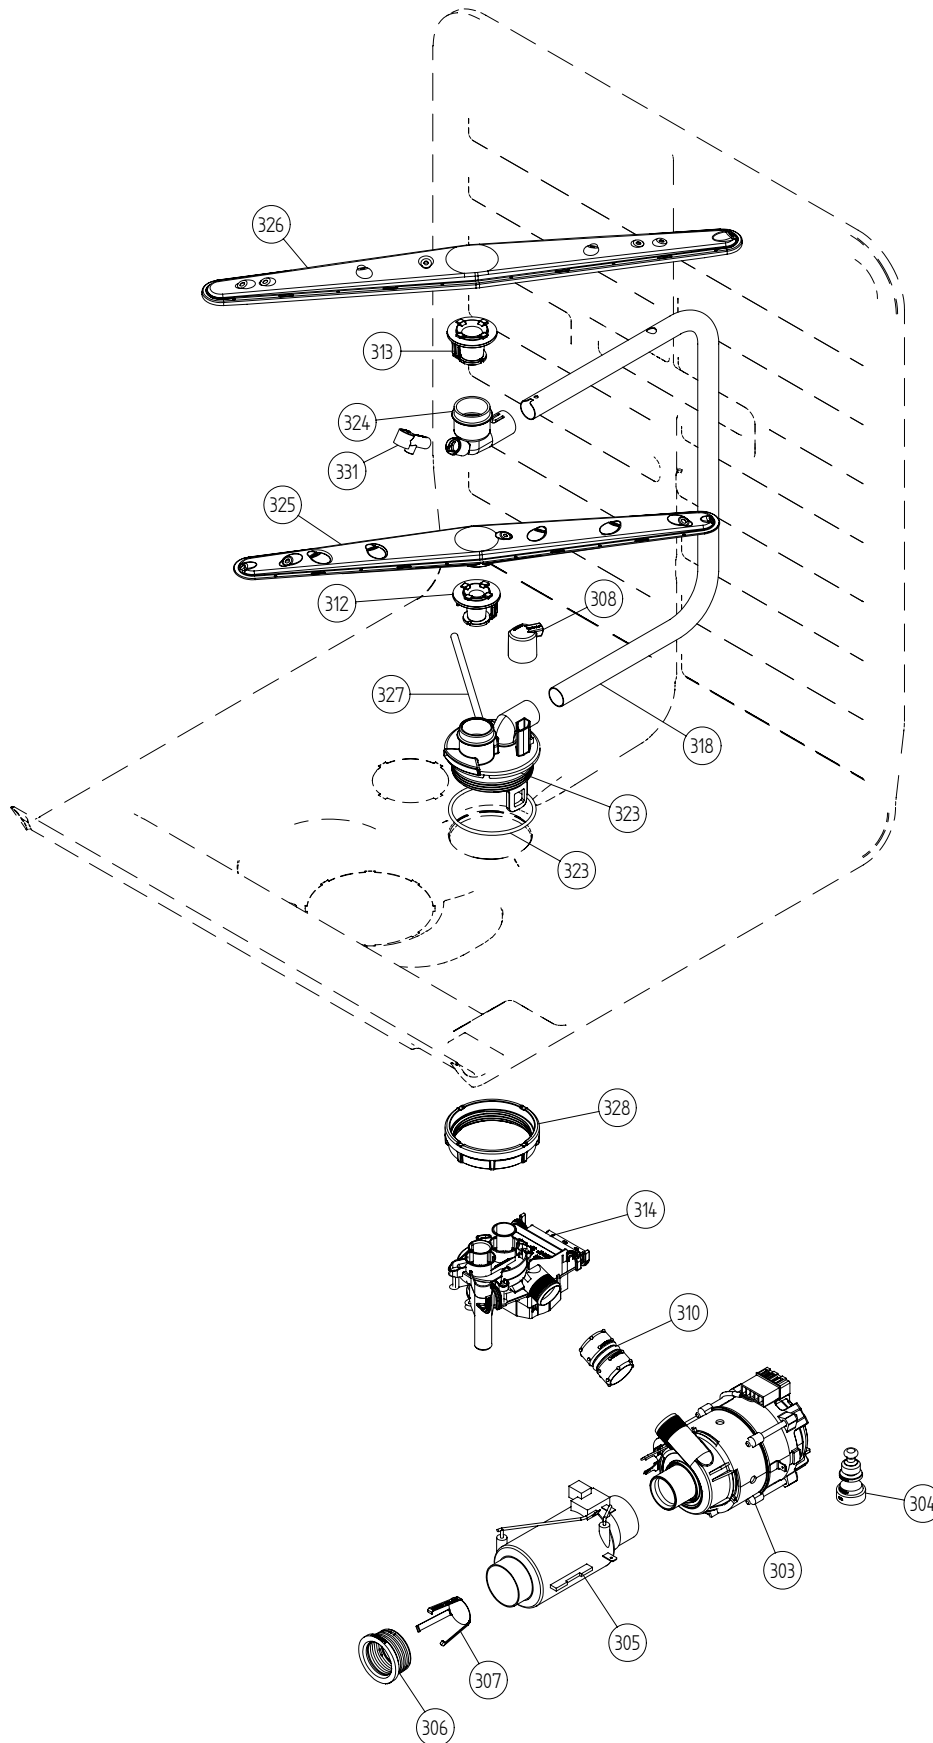

Wash System

ASKO, D3152XL US - White (DW20.5)

Pos	Spare part No.	Description	Qty	Comment
301	8073502	-	1 Pc's	Not to be ordered
303	8078471	Circ. Pump 120V 60HZ	1 Pc's	
303-a	8083804	Capacitor 7,0UF 400V P2 CLASS	1 Pc's	
303-a	8075380	capacitor D3000	1 Pc's	
304	8075130	Rubber Damper Circ Pump	1 Pc's	
305	8073785	Heating Element 1200W 120V	1 Pc's	
306	8077724	SEALING HEATER	2 Pc's	
307	8075070	Insert For Heater	1 Pc's	
308	8073385-77	Cup Drainage Gray	1 Pc's	
310	8072888	Hose Circ Pump	1 Pc's	
310-a	8056491	HOSE CLIP 30.1-708	2 Pc's	
312	8072728-77	Spray Arm Bearing L Gray	1 Pc's	
312	8076901-77	Spray arm bearing	1 Pc's	
313	8076903-77	Sprayarm Bearing repl by 8801268	1 Pc's	
313	8072731-77	SPRAYARM Repl.by 8801268	1 Pc's	
314	8801389	Diverter Valve Service Kit	1 Pc's	
314-a	8073003	Oring	2 Pc's	
318	8073387	Spray Pipe	1 Pc's	
323	8801270	KIT SPRAYARM BEAR. LOW NOZZLE	1 Pc's	
323-a	8901765	ORing det Comp 03/04 DW	1 Pc's	
324	8801268	KIT SPRAYARM BEAR. UPPER DW20	1 Pc's	
325	8072891	Spray Arm Lower Complete	1 Pc's	
326	8072894	Spray Arm Upper Complete	1 Pc's	
327	8073381	Tube Pot Rinse	1 Pc's	
327-a	8902085	Screw 20T for Plastic	2 Pc's	
328	8071607	Locking Spray Pipe Bearing	1 Pc's	
331	8072543-77	Spray Nozzle	1 Pc's	For part no 8073381 and 8072730-L-77