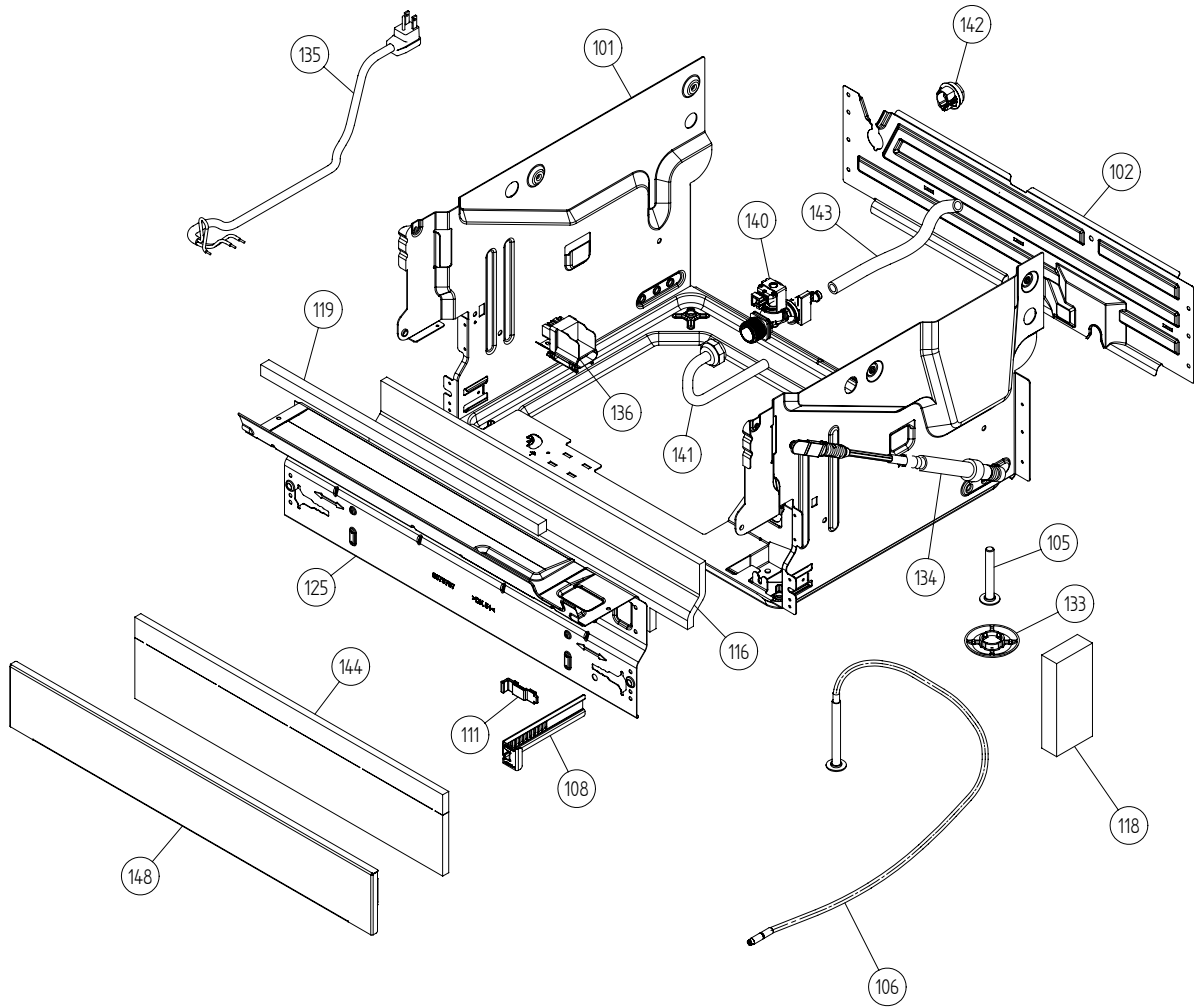

Base Pan & Related Parts

ASKO, D3152XL US - White (DW20.5)

Pos	Spare part No.	Description	Qty	Comment
101	8083965	BOTTUM OUTER COMPL. DW20	1 Pc's	
101-a	8901104	Screw 20 Torx Machine	2 Pc's	
101-b	8901110	Screw w/ORing DW 05/06 25T	4 Pc's	
102	8073880	REAR PANEL	1 Pc's	
102-a	8902357	Screw	5 Pc's	
103	8074268	Sound Absorbtion Rear Panel	1 Pc's	
105	8074228	Foot	2 Pc's	
106	8073647	FOOT ADJUSTABLE FROM FRONT CPL	1 Pc's	
108	8073480	Toe Kick bracket Right & Left	2 Pc's	
111	8073481-49	Spring Kicking Plate L Gray	2 Pc's	
116	8058353	Sound Absorb Guard	1 Pc's	
118	8060038	Sound absorb slab motor 05	2 Pc's	
119	8074260	SOUND ABSORBTION PROFILE	1 Pc's	
125	8076822-0	GUARD PLATE WHITE	1 Pc's	
125-a	8902357	Screw	4 Pc's	
133	8051957	Glide Foot	3 Pc's	
134	8060232-77	Door Spring-Yellow	2 Pc's	Stnd Tank 3-12 lbs, XL Tank 1-8 lbs
135	8079046	CORD SET AMERICA	1 Pc's	
136	8079045	TERMINAL BLOCK D3000 W/ RFI	1 Pc's	
136-a	8902131	Screw	1 Pc's	
140	8073825	Inl Valve Single 120V Sens	1 Pc's	
140-a	8052189	HOSE CLIP RFZ 17.0-706R	1 Pc's	
141	8073879	Fill hose quick connect	1 Pc's	
142	8006948	Grommet	1 Pc's	
143	8074230	Rubber Hose	1 Pc's	
143-a	8052189	HOSE CLIP RFZ 17.0-706R	2 Pc's	
144	8074585	Felt Kick Plate 05	1 Pc's	
148	8073506	KICK-PLATE USA 86CM	1 Pc's	
148	8073506-0	kick plate white	1 Pc's	
162	8079832	CABLE HOLDER SRC-8-01	1 Pc's	