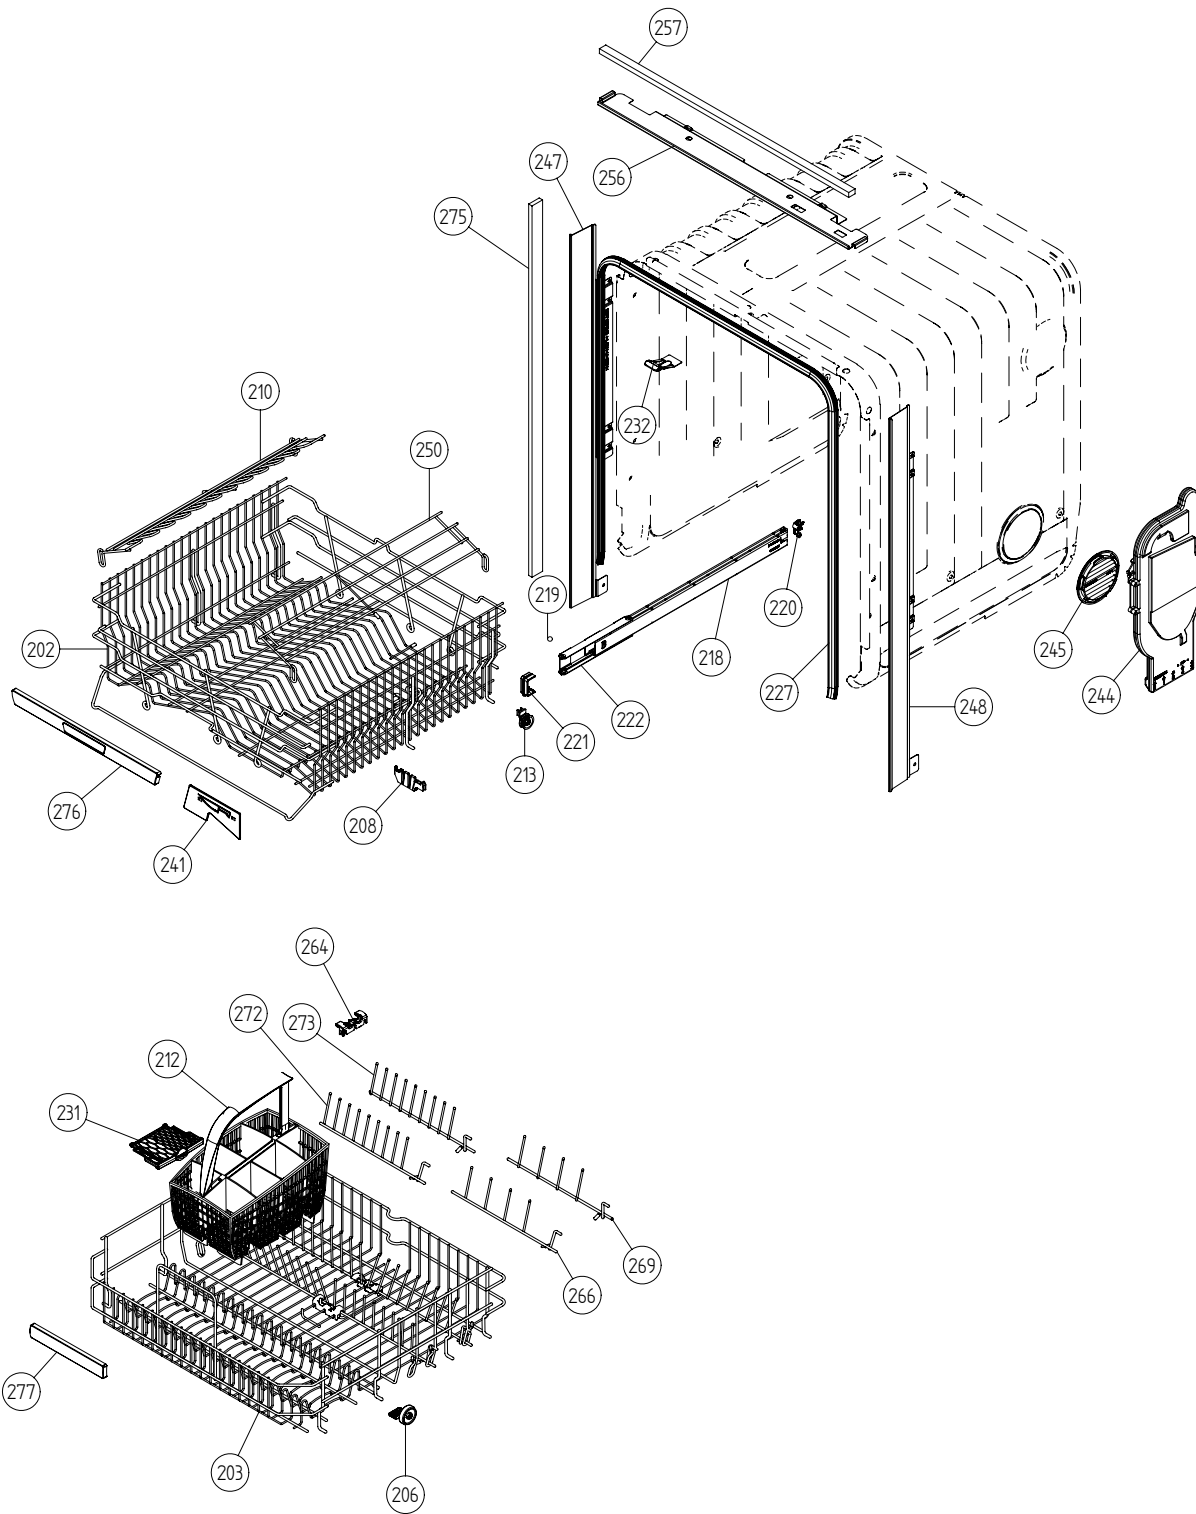

Base Pan & Related Parts

ASKO, D3152XL US - White (DW20.5)

Pos	Spare part No.	Description	Qty	Comment
101	8083965	BOTTUM OUTER COMPL. DW20	1 Pc's	
101-a	8901104	Screw 20 Torx Machine	2 Pc's	
101-b	8901110	Screw w/ORing DW 05/06 25T	4 Pc's	
102	8073880	REAR PANEL	1 Pc's	
102-a	8902357	Screw	5 Pc's	
103	8074268	Sound Absorbtion Rear Panel	1 Pc's	
105	8074228	Foot	2 Pc's	
106	8073647	FOOT ADJUSTABLE FROM FRONT CPL	1 Pc's	
108	8073480	Toe Kick bracket Right & Left	2 Pc's	
111	8073481-49	Spring Kicking Plate L Gray	2 Pc's	
116	8058353	Sound Absorb Guard	1 Pc's	
118	8060038	Sound absorb slab motor 05	2 Pc's	
119	8074260	SOUND ABSORBTION PROFILE	1 Pc's	
125	8076822-0	GUARD PLATE WHITE	1 Pc's	
125-a	8902357	Screw	4 Pc's	
133	8051957	Glide Foot	3 Pc's	
134	8060232-77	Door Spring-Yellow	2 Pc's	Stnd Tank 3-12 lbs, XL Tank 1-8 lbs
135	8079046	CORD SET AMERICA	1 Pc's	
136	8079045	TERMINAL BLOCK D3000 W/ RFI	1 Pc's	
136-a	8902131	Screw	1 Pc's	
140	8073825	Inl Valve Single 120V Sens	1 Pc's	
140-a	8052189	HOSE CLIP RFZ 17.0-706R	1 Pc's	
141	8073879	Fill hose quick connect	1 Pc's	
142	8006948	Grommet	1 Pc's	
143	8074230	Rubber Hose	1 Pc's	
143-a	8052189	HOSE CLIP RFZ 17.0-706R	2 Pc's	
144	8074585	Felt Kick Plate 05	1 Pc's	
148	8073506	KICK-PLATE USA 86CM	1 Pc's	
148	8073506-0	kick plate white	1 Pc's	
162	8079832	CABLE HOLDER SRC-8-01	1 Pc's	