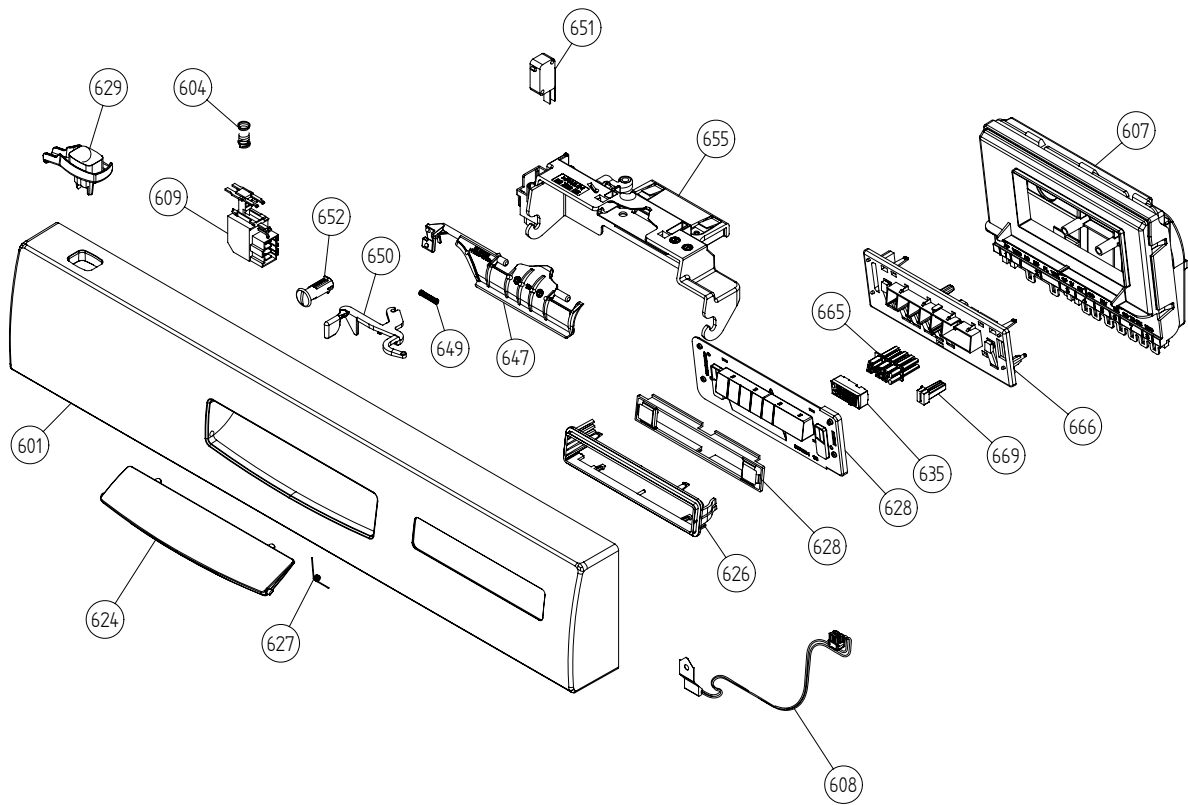

Control/Facial Panel

ASKO, D3152XL US - White (DW20.5)

Pos	Spare part No.	Description	Qty	Comment
601	8081075-0-UL	PANEL ASKO 3152 AUT USA GRAPH.	1 Pc's	
602	8081059	PROG.INFO.LABEL D3152 AUT USA	1 Pc's	
604	8074277	SPRING MAIN SWITCH	1 Pc's	
607	8801340	CONTROL.UNIT COMPL. DW20.5 USA	1 Pc's	
608	8079510	THERMISTOR DOOR DW20.5 UL4	1 Pc's	
609	8073782	MAIN PUSH SWITCH	1 Pc's	
611	8078072	CABLESET DIVERTER VALVE	1 Pc's	
614	8075736	cable set	1 Pc's	
618	8075738	cable set power	1 Pc's	
620	8075730	cable set fan	1 Pc's	
621	8075732	Cable Set Flow Pressure Turb	1 Pc's	
622	8075731	CABLE SET DRAIN	1 Pc's	
624	8073470-0	COVER FOR HANDLE WHITE	1 Pc's	
626	8079806	LENS DW20.5 ASKO	1 Pc's	
627	8074464	SPRING FOR LID HANDLE	1 Pc's	
628	8079876-85	PUSH BUTTONS ASKO 5KN E GRAPH.	1 Pc's	
628	8079924-0	KNOB SET ASKO DW20.5 GRAPHIC	1 Pc's	
629	8075078-0	Push Button Main Switch Graphi	1 Pc's	
635	8079808	LIGHT SCREENING 7-SEGM. DW20.5	1 Pc's	
647	8072906	Catch Handle	1 Pc's	
649	8072908	SPRING LOCK	1 Pc's	
649	8075790	Spring Door Lock Handle	1 Pc's	
650	8072907	Control Arm Safety Catch	1 Pc's	
651	8073836	MICROSWITCH DOOR	1 Pc's	
652	8057545	Rotary catch child safety 05	1 Pc's	
655	8072905	Protection Catch	1 Pc's	
655-a	8902085	Screw 20T for Plastic	2 Pc's	
665	8079807	LIGHT GUIDE 7-SEGM.DW20.5 ASKO	1 Pc's	
666	8079803	LIGHT SHAFT DW20.5 ASKO	1 Pc's	
669	8081492	LIGHT GUIDE O-U.BASKET DW20	1 Pc's	
690	8080562	INSTRUCTIONS D3152 USA ENG	1 Pc's	
690	8080563	INSTRUCTIONS D3152 USA FR	1 Pc's	
690	8080564	INSTRUCTIONS D3152 USA ES	1 Pc's