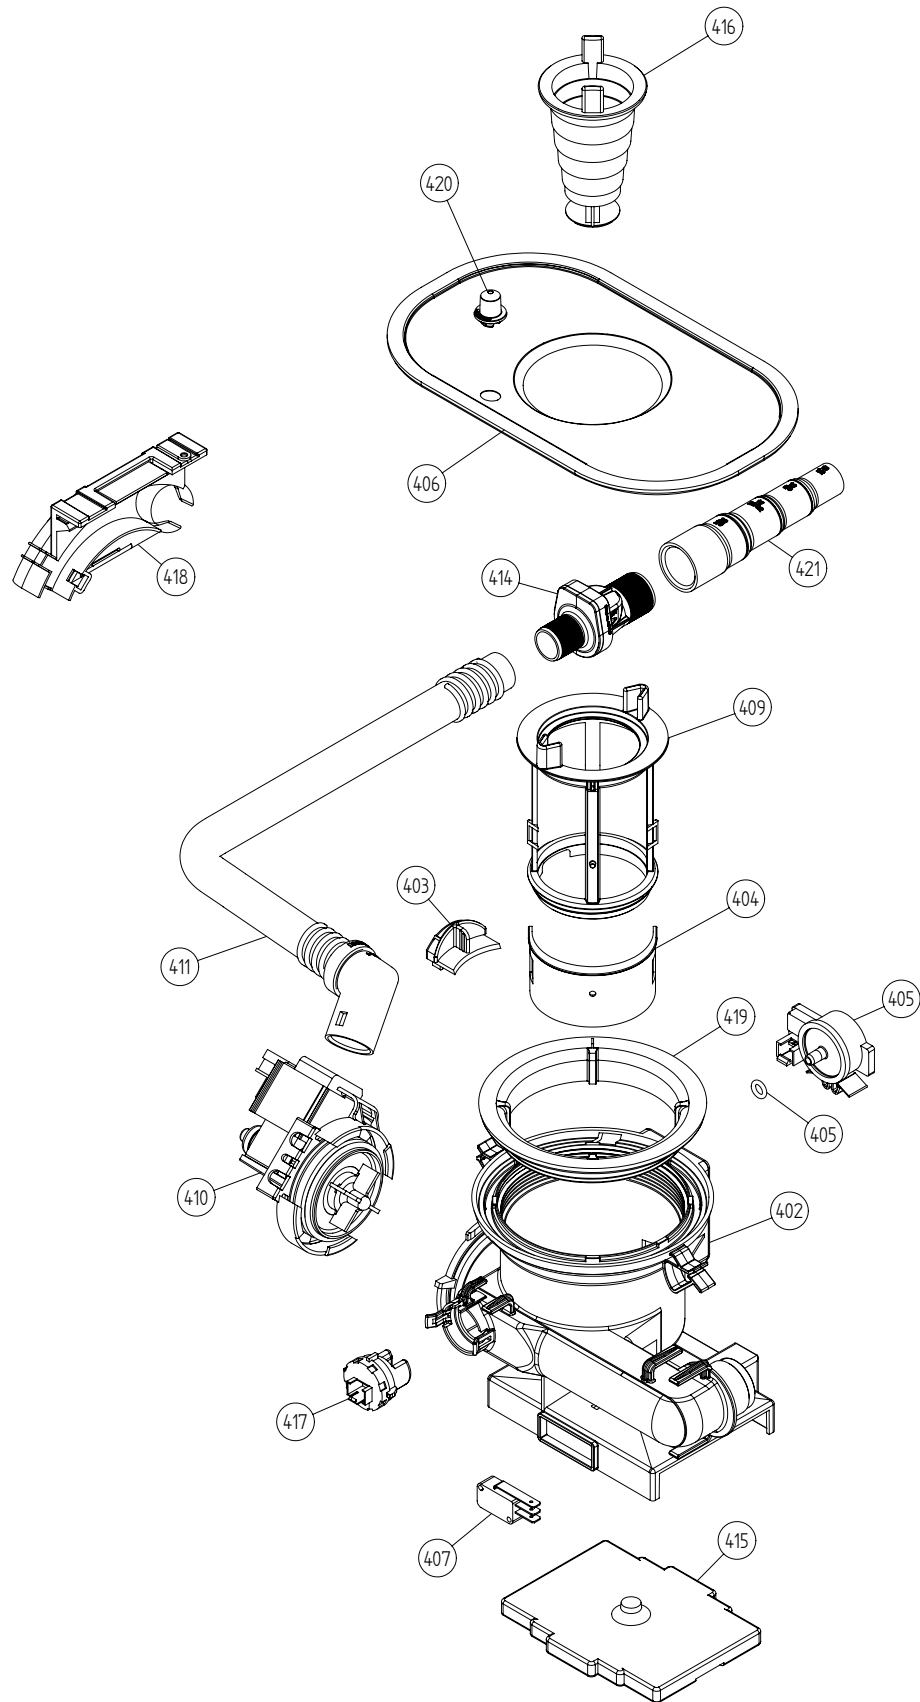

Bottom Well/Sump & Related Parts

ASKO, D3152XL US - White (DW20.5)

Pos	Spare part No.	Description	Qty	Comment
402	8073692-77	Bottom Well 2 Sensor Gray	1 Pc's	
402-a	8073002	ORing	1 Pc's	
403	8057487-79	Sump Plug DW 05/06 Cleanout	1 Pc's	
404	8058454	Cover Str Basket 05/06 DW	1 Pc's	
405	8073839	Pressure Sensor	1 Pc's	
405-a	8074040	O-Ring	1 Pc's	
406	8074364	Strainer DW20	1 Pc's	
407	8073835	Microswitch Float	1 Pc's	
409	8073396-77	INSERT STRAINER BASKET	1 Pc's	
410	8073818	Drain Pump D3000 DW	1 Pc's	
410-a	8002584	ORing Drain Pump 05/06 DW	1 Pc's	
411	8074030	Outlet Hose D3000 DW	1 Pc's	
411-a	8052239	Hose Clamp	1 Pc's	
411-b	8052430	Cable Strip	1 Pc's	
414	8801248	Check Valve Kit	1 Pc's	
414-a	8052239	Hose Clamp	1 Pc's	
414-b	8053642	Hose Clamp	1 Pc's	
415	8075110	FLOAT	1 Pc's	
416	8057972-77	Strainer Basket Grey 05/06 DW	1 Pc's	
417	8081321	TURBIDSENSOR *ESD* UL4	1 Pc's	
418	8072528-77	Holder Outlet Hose	1 Pc's	
418-a	8053642	Hose Clamp	1 Pc's	
418-b	8052239	Hose Clamp	1 Pc's	
418-c	33700450	Cable Strip	1 Pc's	
418-d	8902072	Screw	1 Pc's	
419	8072848	Lockring Bottom Well	1 Pc's	
420	8074760-77	Ventilator	1 Pc's	
421	8075321	End Cuff	1 Pc's