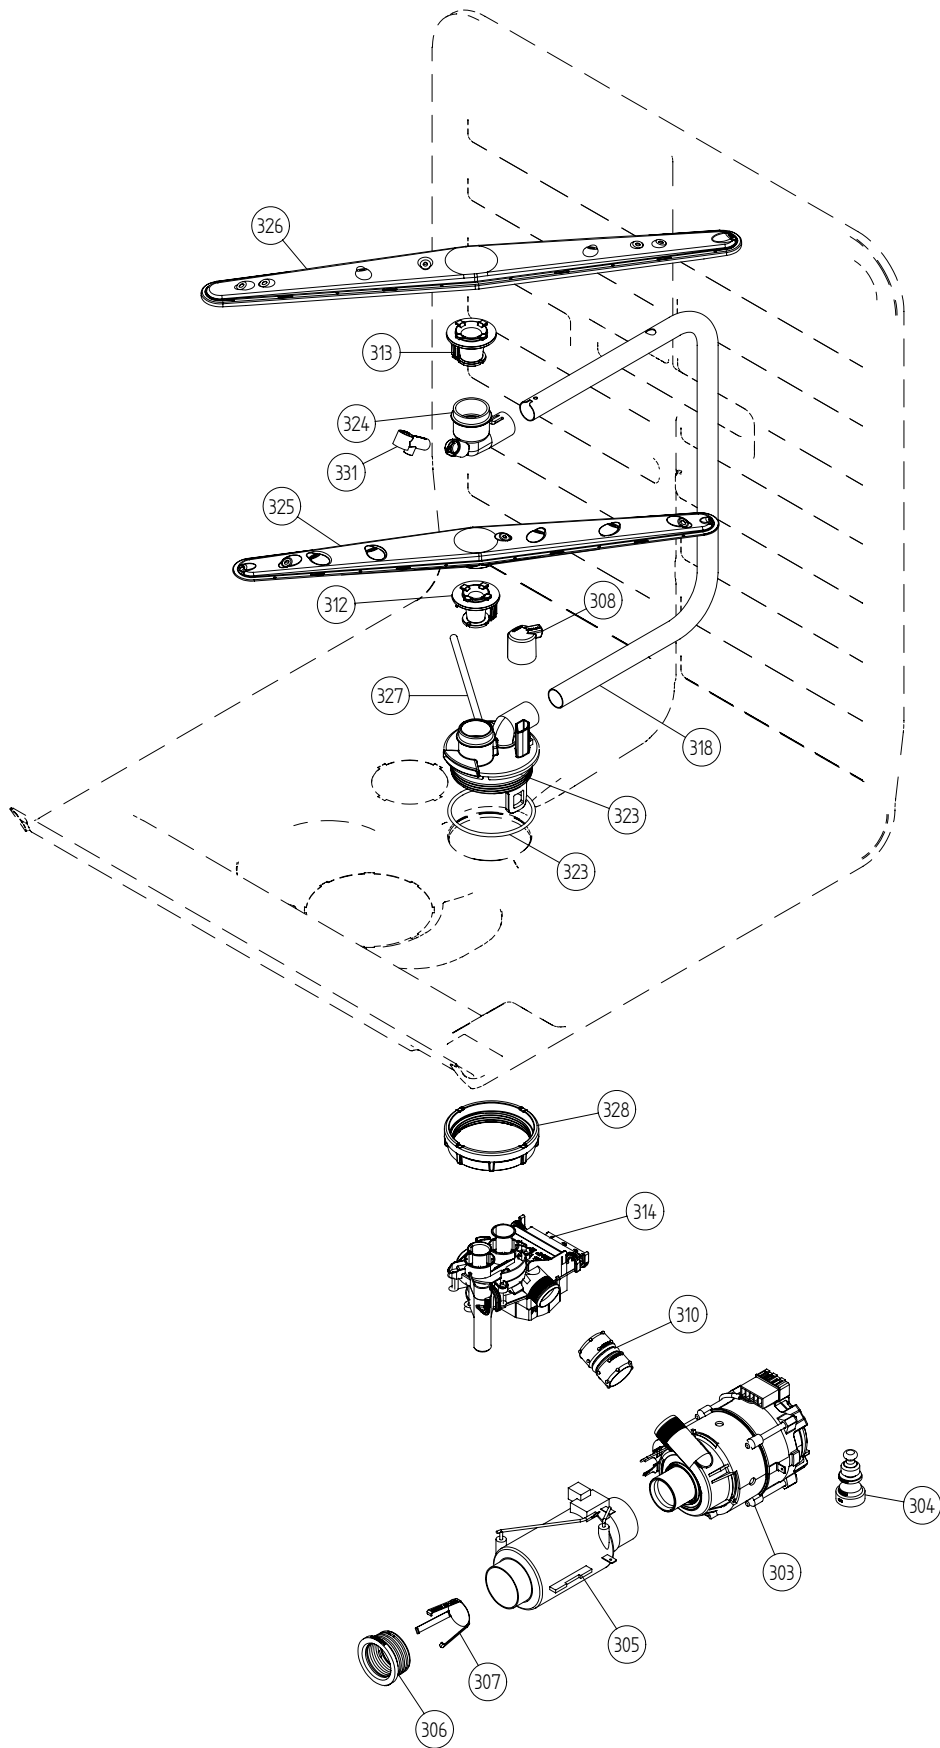

Baskets/Side Fill Strips and related parts

ASKO, D3152XL US - White (DW20.5)

Pos	Spare part No.	Description	Qty	Comment
201	8057056	-	1 Pc's	Not a spare part
202	8801315-36	UPPER BASKET EXCL. CPL D.GREY	1 Pc's	
203	8801384-36	LOWER BASKET EXCL. USA COMPL.	1 Pc's	
206	8079257-77	WHEEL FOR LOW DISHW BASKET CPL	8 Pc's	New design
208	8071214-77	Knife Holder 05/06 DW	2 Pc's	
210	8071337-36	Cup Shelf Wine Glass 05/06 DW	1 Pc's	
212	8801317-77	CUTLERY BASKET COMPL. 07	1 Pc's	New design
213	8058498-77	Upper Basket Wheel	4 Pc's	
218	8057052	DW Upper Basket Guide Rail	2 Pc's	
219	8057977	Bearing Upper Rail 05/06 DW	8 Pc's	
220	8057978-77	DW Rail Stop - Back Grey	2 Pc's	
221	8057979-77	Rack Stop Grey 05/06 DW	2 Pc's	
222	8801349-77	KIT BALL HOLDER INCL. BALLS	1 Pc's	
225	8057978-77	DW Rail Stop - Back Grey	2 Pc's	
227	8057489-E	Door strip 3000xl	1 Pc's	
231	8079251-77	DOOR CUTLERYBASKET UL4	1 Pc's	New design
232	8801240	Lock Catch incl Screw&Nut	1 Pc's	
241	8057506-77	Knife Stop	1 Pc's	
244	8057514	Airbreak repl by 8801234	1 Pc's	
244-a	8052189	HOSE CLIP RFZ 17.0-706R	1 Pc's	
245	8057536-77	Lockring Airbreak Gray	1 Pc's	
247	8074342-E	TRIM STRIP LEFT USA 86CM	1 Pc's	
247	8074342-E-0	trim strip left	1 Pc's	
247-a	8900646	Screw 20 Torx SS	2 Pc's	
248	8074343-E	TRIM STRIP RIGHT USA 86CM	1 Pc's	
248	8074343-E-0	trim strip right	1 Pc's	
248-a	8900646	Screw 20 Torx SS	2 Pc's	
250	8073507-36	cup shelf 3000xl	1 Pc's	
256	8075663	DO NOT ORDER	1 Pc's	
256	8075663-0	Trim Rail Low Repl by 8077317-0	1 Pc's	
257	8075664	sealing stripe 3000xl	1 Pc's	
264	8076632-77	Holder	3 Pc's	
266	8079130-36	PLATERACK SHORT&THIN LEFT	1 Pc's	
269	8079131-36	PLATERACK SHORT&THIN RIGHT	1 Pc's	
272	8079123-36	PLATERACK SHORT LEFT D-GREY	1 Pc's	
273	8079124-36	PLATERACK SHORT RIGHT D-GREY	1 Pc's	
275	8070614	SEALING STRIPE TRIM STRIPE USA	2 Pc's	
276	8801330-77	HANDLE U-BASKET COMPL. ASKO	1 Pc's	
277	8801332-77	HANDLE LOWER BASKET COMPL.	1 Pc's	