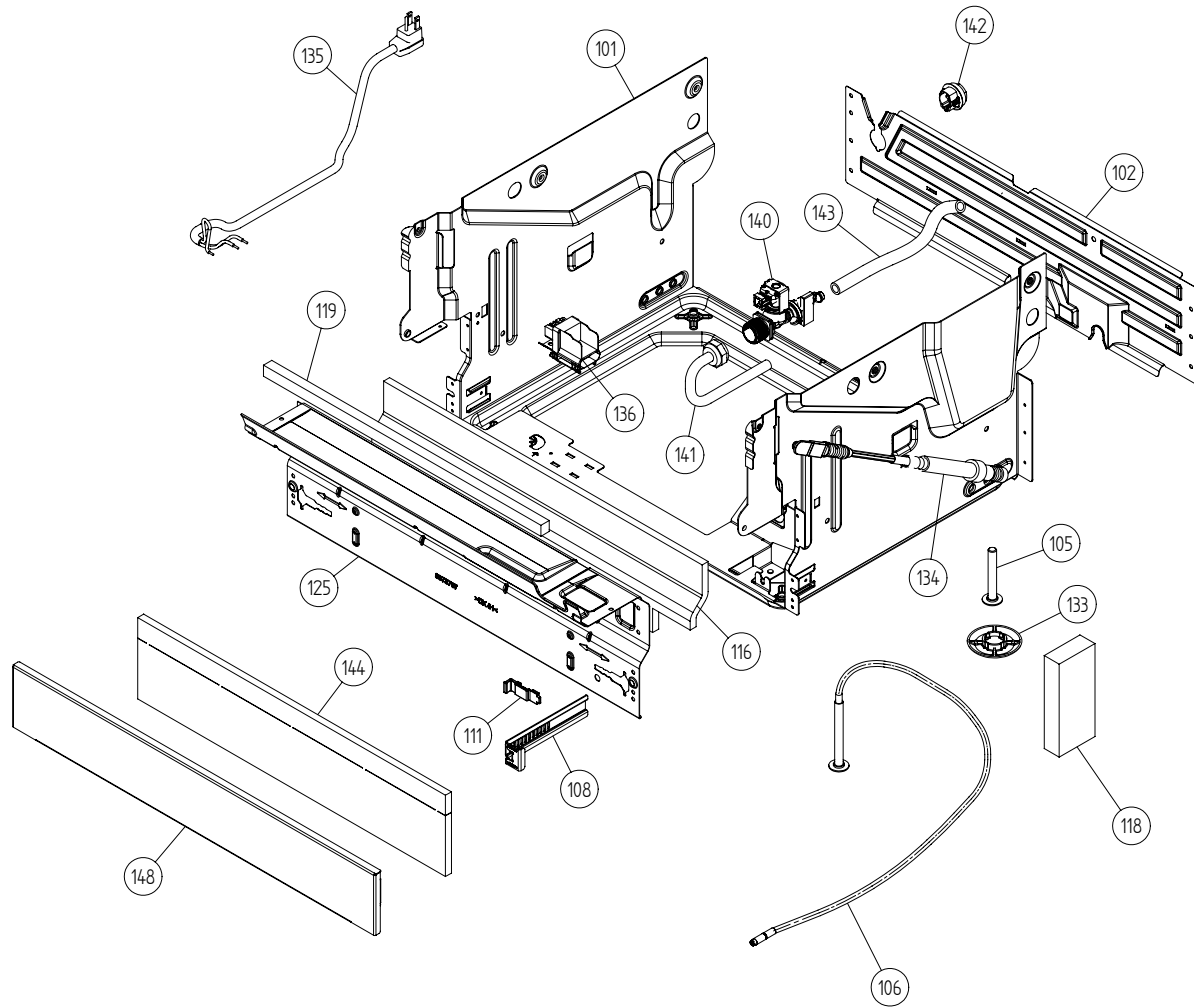

Base Pan & Related Parts

ASKO, D3152XL US - White (DW20.5)

Pos	Spare part No.	Description	Qty	Comment
101	8083965	BOTTUM OUTER COMPL. DW20	1 Pc's	
101-a	8901104	Screw 20 Torx Machine	2 Pc's	
101-b	8901110	Screw w/ORing DW 05/06 25T	4 Pc's	
102	8073880	REAR PANEL	1 Pc's	
102-a	8902357	Screw	5 Pc's	
103	8074268	Sound Absorbtion Rear Panel	1 Pc's	
105	8074228	Foot	2 Pc's	
106	8073647	FOOT ADJUSTABLE FROM FRONT CPL	1 Pc's	
108	8073480	Toe Kick bracket Right & Left	2 Pc's	
111	8073481-49	Spring Kicking Plate L Gray	2 Pc's	
116	8058353	Sound Absorb Guard	1 Pc's	
118	8060038	Sound absorb slab motor 05	2 Pc's	
119	8074260	SOUND ABSORBTION PROFILE	1 Pc's	
125	8076822-0	GUARD PLATE WHITE	1 Pc's	
125-a	8902357	Screw	4 Pc's	
133	8051957	Glide Foot	3 Pc's	
134	8060232-77	Door Spring-Yellow	2 Pc's	Stnd Tank 3-12 lbs, XL Tank 1-8 lbs
135	8079046	CORD SET AMERICA	1 Pc's	
136	8079045	TERMINAL BLOCK D3000 W/ RFI	1 Pc's	
136-a	8902131	Screw	1 Pc's	
140	8073825	Inl Valve Single 120V Sens	1 Pc's	
140-a	8052189	HOSE CLIP RFZ 17.0-706R	1 Pc's	
141	8073879	Fill hose quick connect	1 Pc's	
142	8006948	Grommet	1 Pc's	
143	8074230	Rubber Hose	1 Pc's	
143-a	8052189	HOSE CLIP RFZ 17.0-706R	2 Pc's	
144	8074585	Felt Kick Plate 05	1 Pc's	
148	8073506	KICK-PLATE USA 86CM	1 Pc's	
148	8073506-0	kick plate white	1 Pc's	
162	8079832	CABLE HOLDER SRC-8-01	1 Pc's	