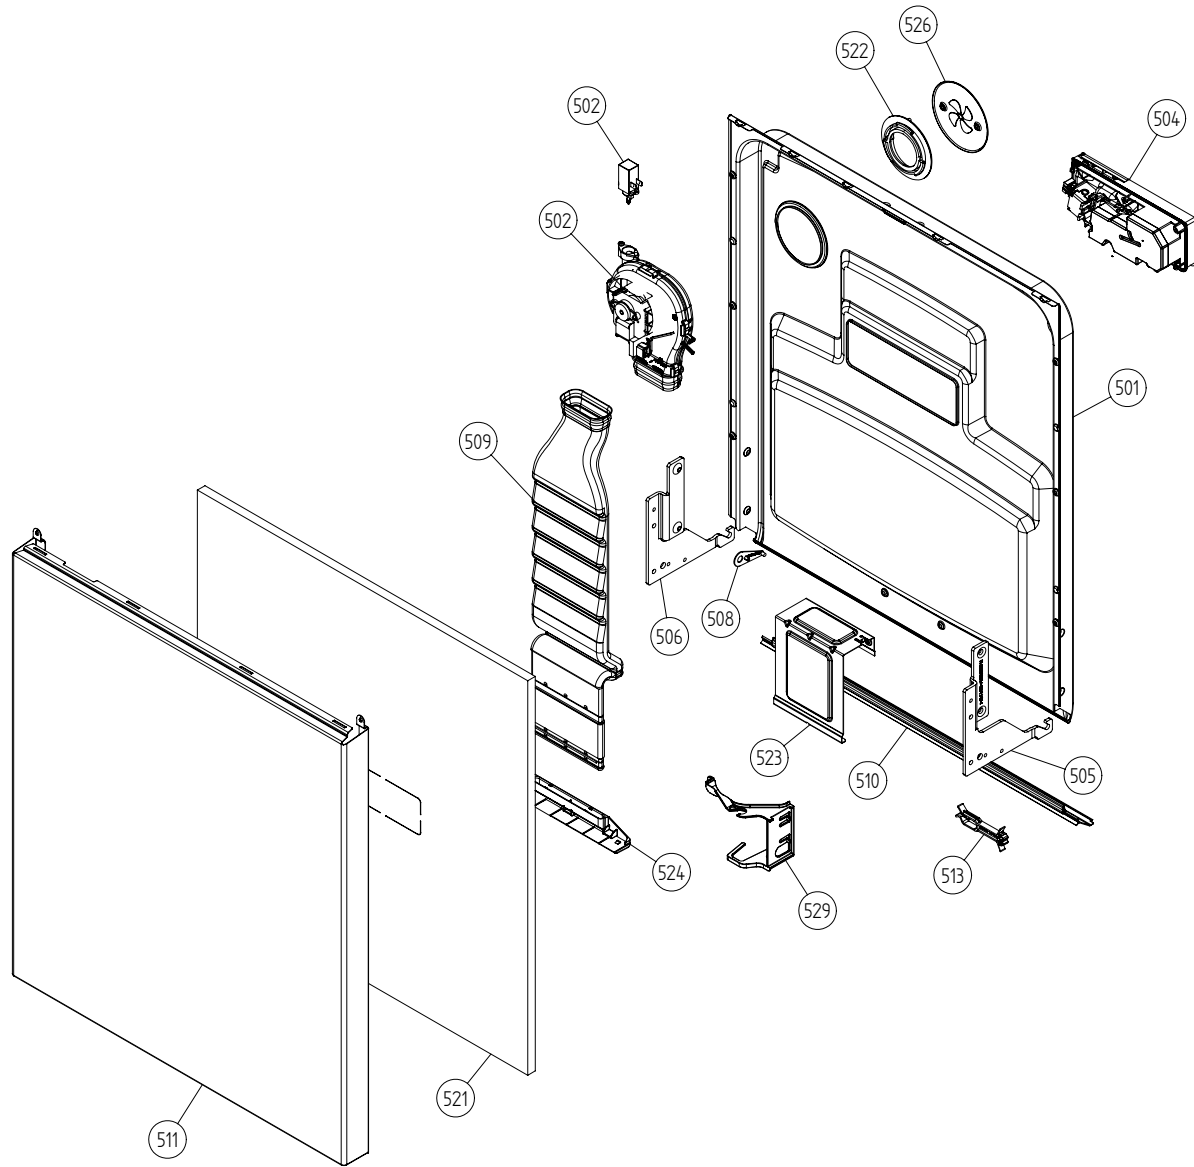

Inner/Outer Door Panel and related parts

ASKO, D3152XL US - White (DW20.5)

Pos	Spare part No.	Description	Qty	Comment
501	8801253	Inner door 3331XL	1 Pc's	
501-a	8900646	Screw 20 Torx SS	6 Pc's	
501-b	8902121	Screw	4 Pc's	
502	8073851	Fan Complete 120V	1 Pc's	
502-a	8058501	ORing Turbo Fan Dry 05/06 DW	1 Pc's	
502-b	8052778	WAX MOTOR DW 05/06	1 Pc's	
504	8801343-77	KIT Combi Dispenser 120V	1 Pc's	
504-a	8071916	SEAL,DET.COMP.LID repl by 8071918	1 Pc's	
504-b	8071917	CAP RINSE AGENT	1 Pc's	
504-c	8071918	Detergent Lid Complete	1 Pc's	
504-d	8072288	Sealing Strip Combi Disp.	1 Pc's	
504-f	8902087	Screw Plastic Housing 20 Torx	6 Pc's	
505	8057524	Hinge Right DW 05/06	1 Pc's	
505-a	8057530	Screw hinge 05	1 Pc's	
505-b	33500262	Nut Term Block	1 Pc's	
506	8057525	Hinge left DW 05/06	1 Pc's	
506-a	8057530	Screw hinge 05	1 Pc's	
506-b	33500262	Nut Term Block	1 Pc's	
507	8057530	Screw hinge 05	2 Pc's	
507-a	33500262	Nut Term Block	2 Pc's	
508	8057948	Slide washer hinge bearing 05	2 Pc's	
509	8057963	SUBS 8057963P	1 Pc's	
510	8060254	Lower SealInner Door 05/06 DW	1 Pc's	
511	8076933-0	Outer door 3000xl white	1 Pc's	
511-a	8900646	Screw 20 Torx SS	6 Pc's	
513	8074015	CABLE BRACKET DOOR	1 Pc's	
521	8071240	Sound Absorbtion Outer Door	1 Pc's	
522	8057964	Locking ring turbo fan 05	1 Pc's	
522-a	8902085	Screw 20T for Plastic	2 Pc's	
523	8057984	Push Button Grey 1706/1716 DW	1 Pc's	
523-a	8900646	Screw 20 Torx SS	2 Pc's	
523-b	8902357	Screw	2 Pc's	
524	8076160-0	Air Duct Nozzle	1 Pc's	
526	8058484	SS Coverplate Turbo Fan DW	1 Pc's	
526-a	8902085	Screw 20T for Plastic	2 Pc's	
529	8074278	Bracket for harness	1 Pc's	