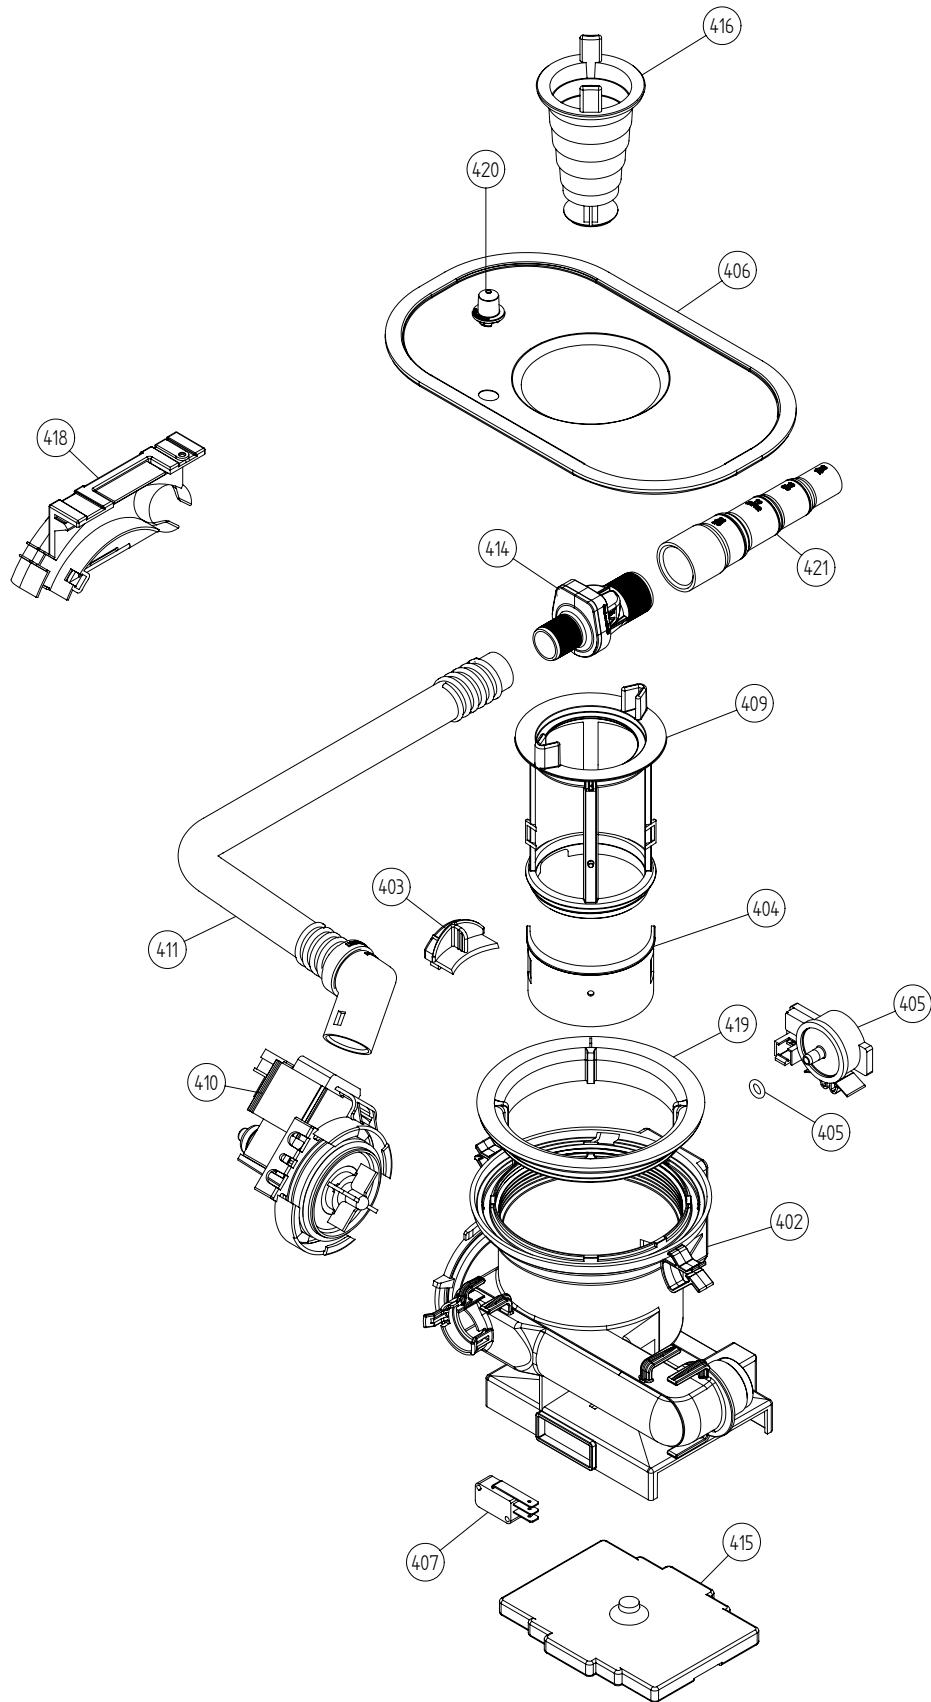

Bottom Well/Sump and related parts

ASKO, D3232 Encore US - Titanium FI #1073232276 (DW20.4)

Pos	Spare part No.	Description	Qty	Comment
402	8073691-77	Bottom Well Pressure Sensor	1 Pc's	
402-a	8073002	ORing	1 Pc's	
403	8057487-79	Sump Plug DW 05/06 Cleanout	1 Pc's	
404	8058454	Cover Str Basket 05/06 DW	1 Pc's	
405	8073839	Pressure Sensor	1 Pc's	
405-a	8074040	ORing	1 Pc's	
406	8074364	STRAINER DW20	1 Pc's	
407	8073835	MICROSWITCH FLOAT	1 Pc's	
409	8073396-77	INSERT STRAINER BASKET	1 Pc's	
410	8073818	Drain Pump D3000 DW	1 St	
410-a	8002584	ORing Drain Pump 05/06 DW	1 Pc's	
411	8074030	Outlet Hose D3000 DW	1 St	
411-a	8052239	HOSE CLIP RFZ 28.5-31.6-706R	1 Pc's	
411-b	8052430	Cable Strip	1 Pc's	
414	8801248	Check Valve Kit	1 Pc's	
414-a	8052239	HOSE CLIP RFZ 28.5-31.6-706R	1 Pc's	
414-b	8053642	HOSE CLIP 27,1-708	1 St	
415	8075110	FLOAT	1 Pc's	
416	8057972-77	Strainer Basket Grey 05/06 DW	1 Pc's	
418	8072528-77	Holder Outlet Hose	1	
418-a	8053642	HOSE CLIP 27,1-708	1 St	
418-b	8052239	HOSE CLIP RFZ 28.5-31.6-706R	1 Pc's	
418-c	33700450	Cable Strip	1	
418-d	8902072	Screw	1 Pc's	
419	8072848	Lockring Bottom Well	1 Pc's	
420	8074760-77	Ventilator	1 Pc's	
421	8075321	End Cuff	1 St