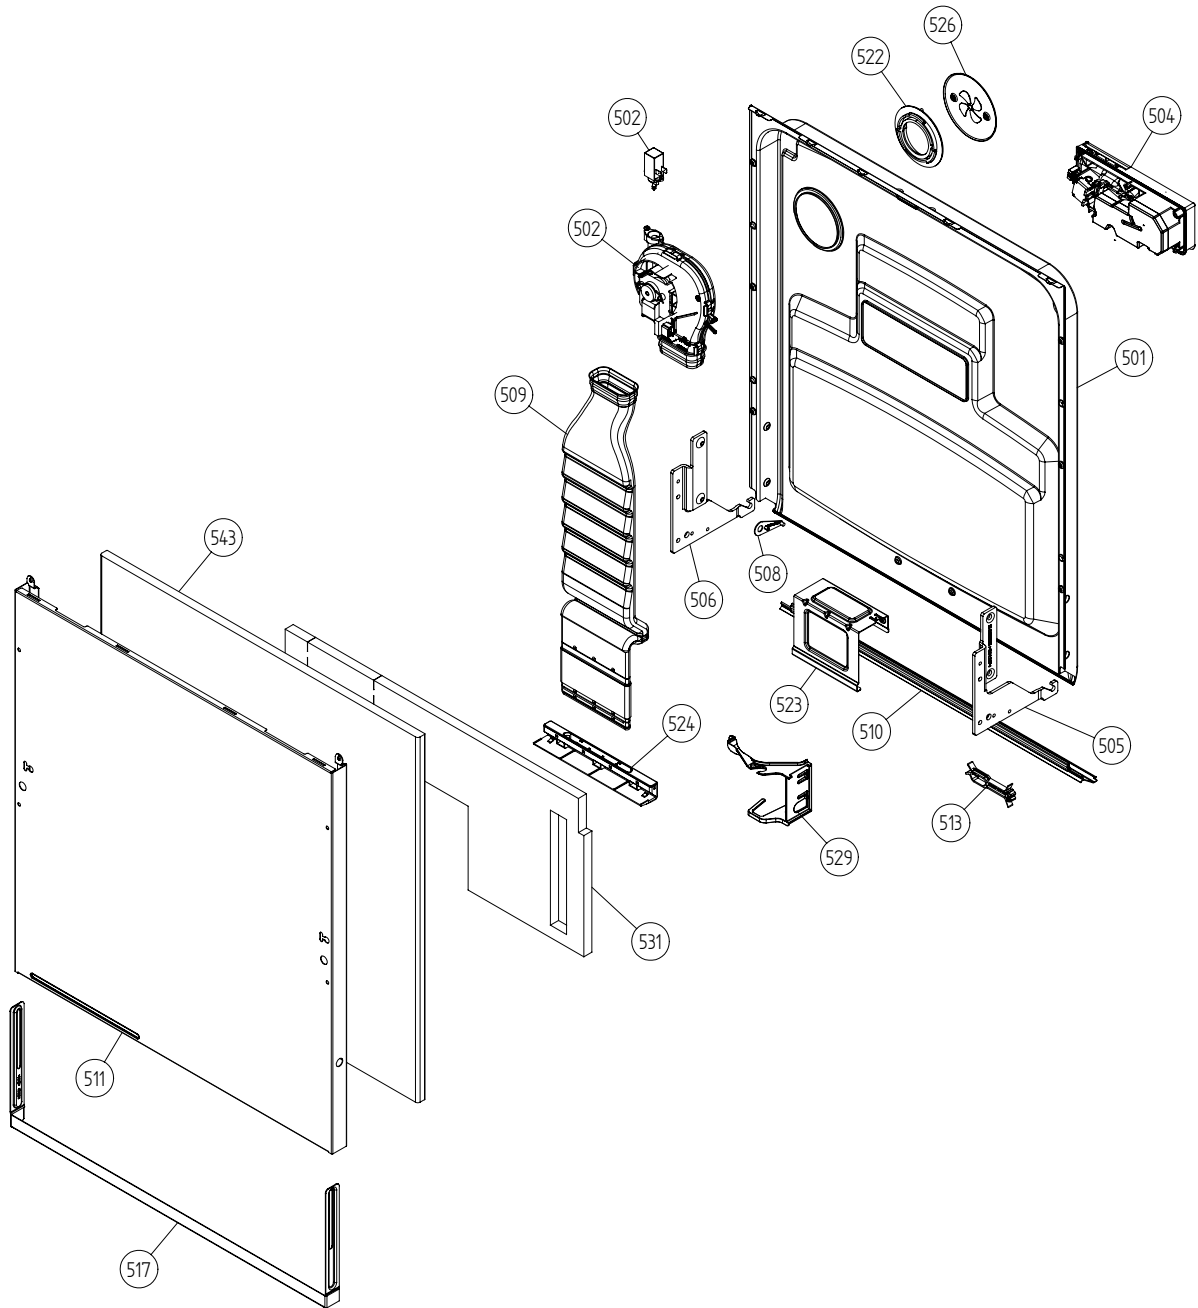

Bottom Well/Sump and related parts

ASKO, D3232 Encore US - Titanium FI #1073232276 (DW20.4)

Pos	Spare part No.	Description	Qty	Comment
402	8073691-77	Bottom Well Pressure Sensor	1 Pc's	
402-a	8073002	ORing	1 Pc's	
403	8057487-79	Sump Plug DW 05/06 Cleanout	1 Pc's	
404	8058454	Cover Str Basket 05/06 DW	1 Pc's	
405	8073839	Pressure Sensor	1 Pc's	
405-a	8074040	ORing	1 Pc's	
406	8074364	STRAINER DW20	1 Pc's	
407	8073835	MICROSWITCH FLOAT	1 Pc's	
409	8073396-77	INSERT STRAINER BASKET	1 Pc's	
410	8073818	Drain Pump D3000 DW	1 St	
410-a	8002584	ORing Drain Pump 05/06 DW	1 Pc's	
411	8074030	Outlet Hose D3000 DW	1 St	
411-a	8052239	HOSE CLIP RFZ 28.5-31.6-706R	1 Pc's	
411-b	8052430	Cable Strip	1 Pc's	
414	8801248	Check Valve Kit	1 Pc's	
414-a	8052239	HOSE CLIP RFZ 28.5-31.6-706R	1 Pc's	
414-b	8053642	HOSE CLIP 27,1-708	1 St	
415	8075110	FLOAT	1 Pc's	
416	8057972-77	Strainer Basket Grey 05/06 DW	1 Pc's	
418	8072528-77	Holder Outlet Hose	1	
418-a	8053642	HOSE CLIP 27,1-708	1 St	
418-b	8052239	HOSE CLIP RFZ 28.5-31.6-706R	1 Pc's	
418-c	33700450	Cable Strip	1	
418-d	8902072	Screw	1 Pc's	
419	8072848	Lockring Bottom Well	1 Pc's	
420	8074760-77	Ventilator	1 Pc's	
421	8075321	End Cuff	1 St