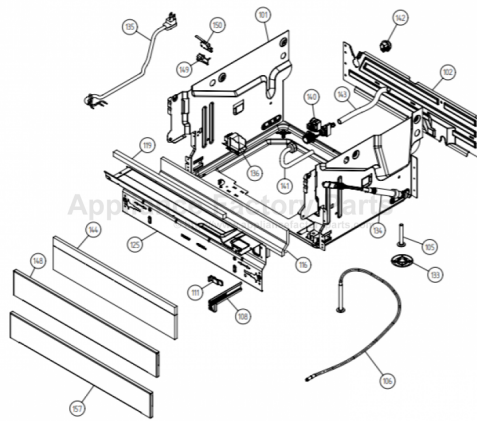

[Find Your ASKO Dishwasher Parts - Select From 209 Models](#)

----- Manual continues below -----