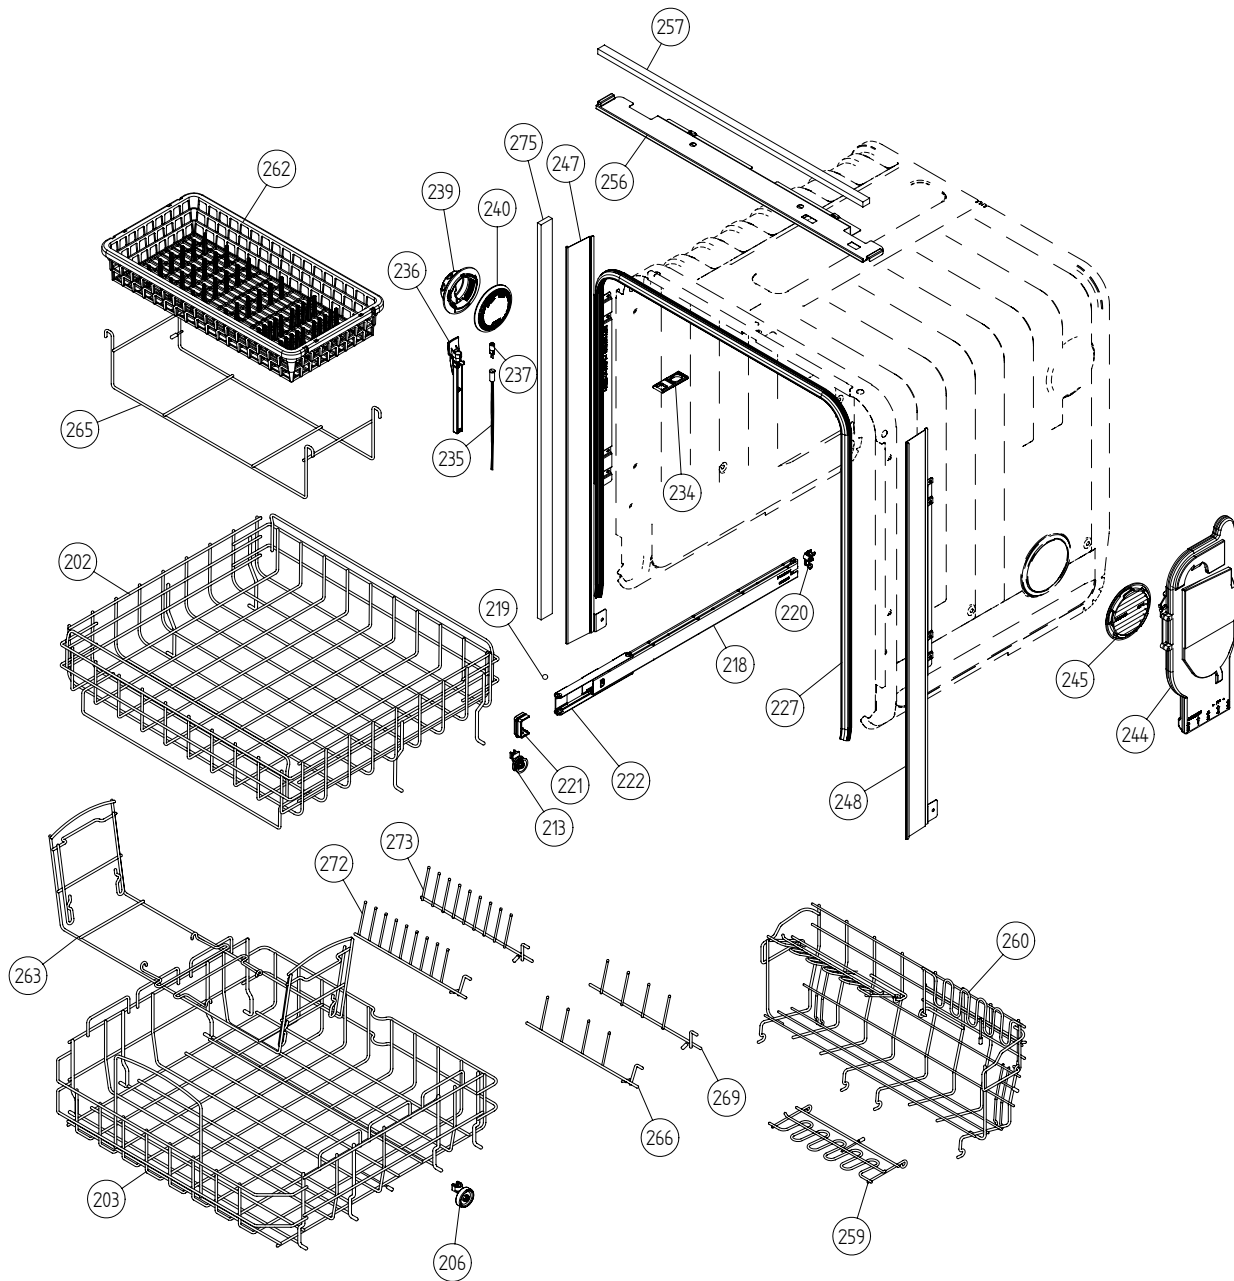

Base and related parts

ASKO, D3232 Encore US - Titanium FI #1073232276 (DW20.4)

Pos	Spare part No.	Description	Qty	Comment
101	8074450	Bottom Outer DW20	1 Pc's	
101-a	8901104	Screw 20 Torx Machine	2 Pc's	
101-b	8901110	Screw w/ORing DW 05/06 25T	4 Pc's	
102	8073880	REAR PANEL	1 Pc's	
102-a	8902357	Screw	5 Pc's	
105	8074228	Foot	2 Pc's	
106	8073647	FOOT ADJUSTABLE FROM FRONT CPL	1 Pc's	
108	8073480	Toe Kick bracket Right & Left	2 Pc's	
111	8073481-49	Spring Kicking Plate L Gray	2 Pc's	
116	8058353	Sound Absorb Guard	1 Pc's	
119	8074260	SOUND ABSORBTION PROFILE	1 Pc's	
125	8076822	GUARD PLATE	1 Pc's	
125-a	8902357	Screw	4 Pc's	
133	8051957	Slide foot 02 DW	3 Pc's	
134	8076163-77	Door spring	1 Pc's	
134	8071323-77	DW Extra Heavy Duty Door Spr	1 Pc's	
135	8079046	CORD SET AMERICA	1	
136	8079045	TERMINAL BLOCK D3000 W/ RFI	1	
136-a	8902131	Screw	1 Pc's	
140	8073825	Inl Valve Single 120V Sens	1	
140-a	8052189	HOSE CLIP RFZ 17.0-706R	1 Pc's	
141	8073879	Fill hose quick connect	1	
142	8006948	Grommet	1 Pc's	
143	8074230	Rubber Hose	1 Pc's	
143-a	8052189	HOSE CLIP RFZ 17.0-706R	2 Pc's	
144	8074585	Felt Kick Plate 05	1 Pc's	
149	8054907	BRACKET LAMP SWITCH	1 Pc's	
149-a	8902087	Screw Plastic Housing 20 Torx	1 Pc's	
150	8073834	MICROSWITCH LIGHTING	1 Pc's	
157	8073566-81	Toe Kick Mettalic	1 Pc's	
162	8079832	CABLE HOLDER SRC-8-01	1 Pc's	