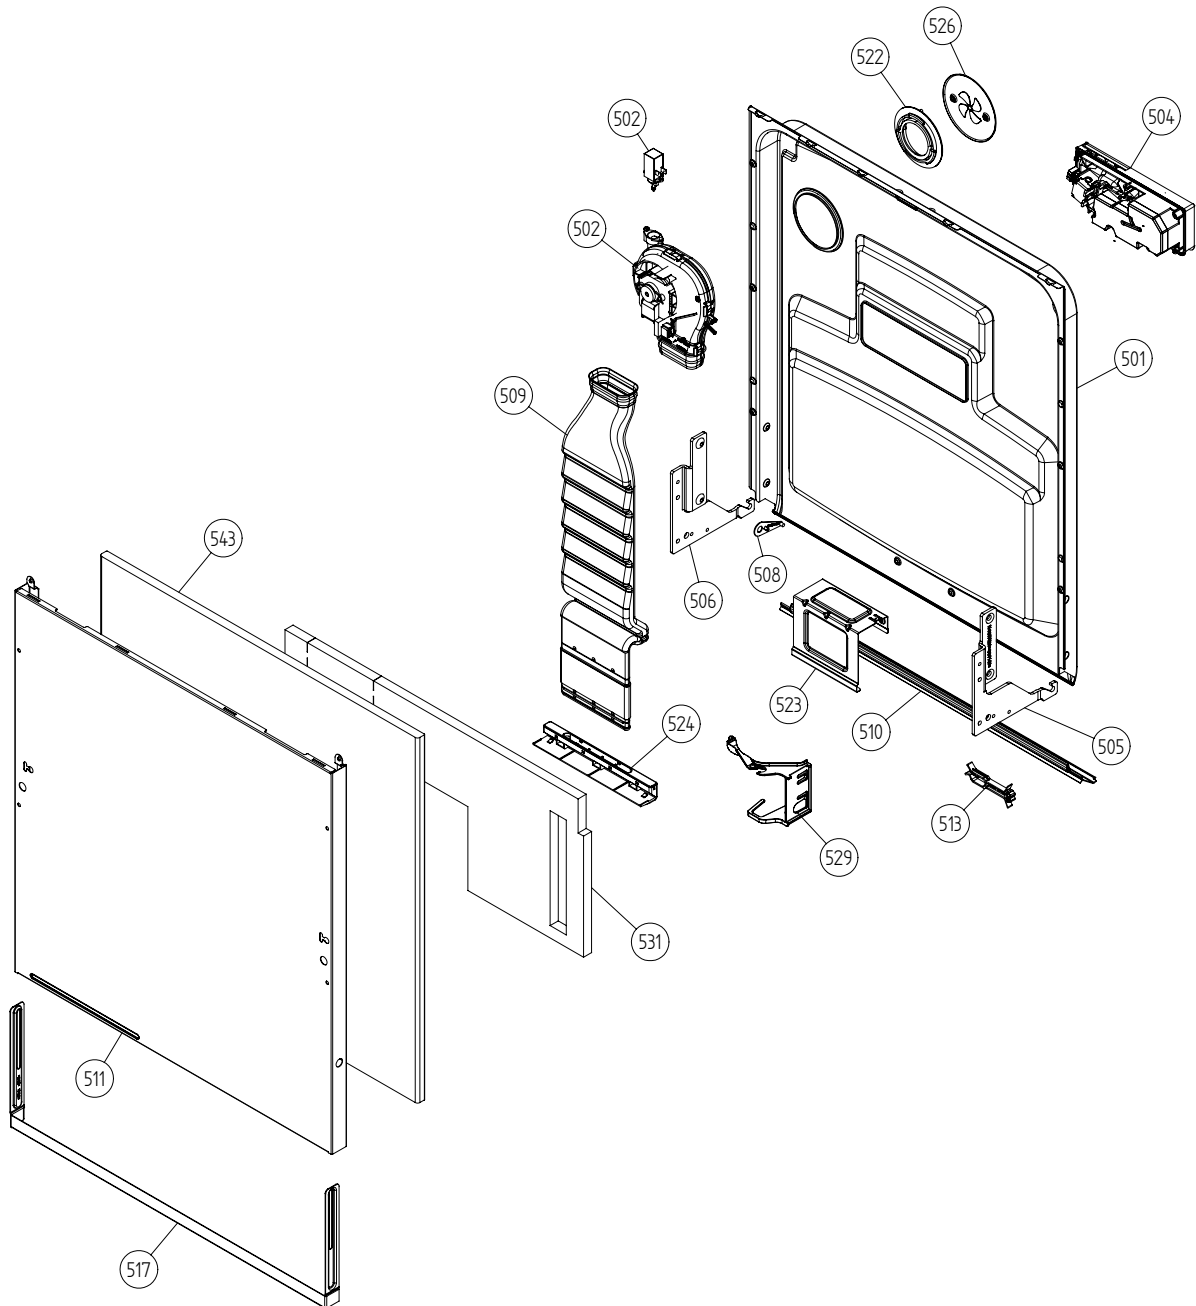

Inner/Outer Door Panel and related parts

ASKO, D3232 Encore US - Titanium FI #1073232276 (DW20.4)

Pos	Spare part No.	Description	Qty	Comment
501	8801254	Inner Door 3251XL	1 Pc's	
501-a	8900646	Screw 20 Torx SS	6 Pc's	
501-b	8902121	Screw	4 Pc's	
502	8073851	Fan Complete 120V	1 St	
502-a	8058501	ORing Turbo Fan Dry 05/06 DW	1 Pc's	
502-b	8052778	WAX MOTOR DW 05/06	1 Pc's	
504	8073803	Combdisp Reed Reay 120V	1 St	
504-a	8071916	SEAL,DET.COMP.LID repl by 8071918	1 Pc's	
504-b	8071917	CAP RINSE AGENT	1 Pc's	
504-c	8071918	Detergent Lid Complete	1 Pc's	
504-d	8072288	Sealing Strip Combbidisp	1 Pc's	
504-f	8902087	Screw Plastic Housing 20 Torx	6 Pc's	
505	8057524	Hinge Right DW 05/06	1 Pc's	
505-a	8057530	Screw hinge 05	1 Pc's	
505-b	33500262	Nut Term Block	1 Pc's	
506	8057525	Hinge left DW 05/06	1 Pc's	
506-a	8057530	Screw hinge 05	1 Pc's	
506-b	33500262	Nut Term Block	1 Pc's	
507	8057530	Screw hinge 05	2 Pc's	
507-a	33500262	Nut Term Block	2 Pc's	
508	8057948	Slide washer hinge bearing 05	2 Pc's	
509	8057963-P	Air Channel Adj 1895 FI	1 Pc's	
510	8060254	Lower SealInner Door 05/06 DW	1 Pc's	
511	8074800-PT	DOOR OUTER LONG INT. ADJUST.	1	
511	8074800-PT-81	Outer door long 3000XL	1	
511-a	8900646	Screw 20 Torx SS	6 Pc's	
513	8074015	CABLE BRACKET DOOR	1 Pc's	
517	8074012-81	Adj Frame Air Channel	1 Pc's	
517-a	8902133	Screw	2 Pc's	
522	8057964	Locking ring turbo fan 05	1 Pc's	
522-a	8902085	Screw 20T for Plastic	2 Pc's	
523	8057983	Brace	1 Pc's	
523-a	8900646	Screw 20 Torx SS	2 Pc's	
523-b	8902357	Screw	2 Pc's	
524	8072732-33	Nozzle Air Duct	1 Pc's	
526	8058484	SS Coverplate Turbo Fan DW	1 Pc's	
526-a	8902085	Screw 20T for Plastic	2 Pc's	
529	8074278	Bracket for harness	1 Pc's	
531	8074258	Sound Absorbtion Outer Door	1 Pc's	