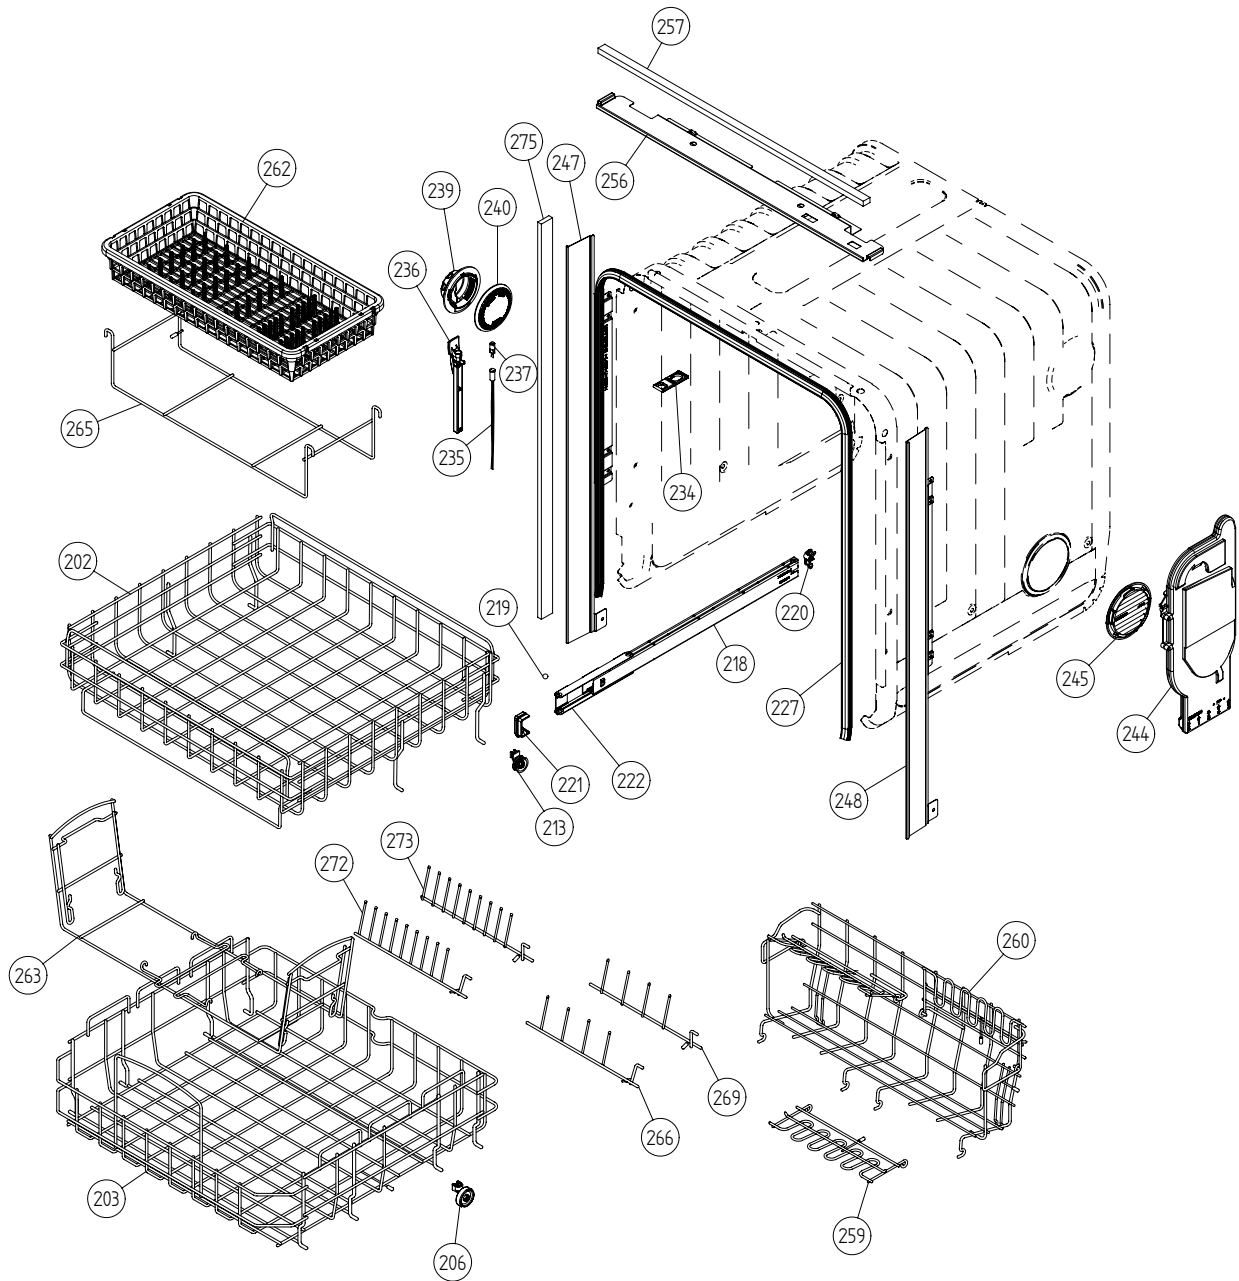

## Base and related parts

ASKO, D3232 Encore US - Titanium FI #1073232276 (DW20.4)

| Pos   | Spare part No. | Description                    | Qty    | Comment |
|-------|----------------|--------------------------------|--------|---------|
| 101   | 8074450        | Bottom Outer DW20              | 1 Pc's |         |
| 101-a | 8901104        | Screw 20 Torx Machine          | 2 Pc's |         |
| 101-b | 8901110        | Screw w/ORing DW 05/06 25T     | 4 Pc's |         |
| 102   | 8073880        | REAR PANEL                     | 1 Pc's |         |
| 102-a | 8902357        | Screw                          | 5 Pc's |         |
| 105   | 8074228        | Foot                           | 2 Pc's |         |
| 106   | 8073647        | FOOT ADJUSTABLE FROM FRONT CPL | 1 Pc's |         |
| 108   | 8073480        | Toe Kick bracket Right & Left  | 2 Pc's |         |
| 111   | 8073481-49     | Spring Kicking Plate L Gray    | 2 Pc's |         |
| 116   | 8058353        | Sound Absorb Guard             | 1 Pc's |         |
| 119   | 8074260        | SOUND ABSORBTION PROFILE       | 1 Pc's |         |
| 125   | 8076822        | GUARD PLATE                    | 1 Pc's |         |
| 125-a | 8902357        | Screw                          | 4 Pc's |         |
| 133   | 8051957        | Slide foot 02 DW               | 3 Pc's |         |
| 134   | 8076163-77     | Door spring                    | 1 Pc's |         |
| 134   | 8071323-77     | DW Extra Heavy Duty Door Spr   | 1 Pc's |         |
| 135   | 8079046        | CORD SET AMERICA               | 1      |         |
| 136   | 8079045        | TERMINAL BLOCK D3000 W/ RFI    | 1      |         |
| 136-a | 8902131        | Screw                          | 1 Pc's |         |
| 140   | 8073825        | Inl Valve Single 120V Sens     | 1      |         |
| 140-a | 8052189        | HOSE CLIP RFZ 17.0-706R        | 1 Pc's |         |
| 141   | 8073879        | Fill hose quick connect        | 1      |         |
| 142   | 8006948        | Grommet                        | 1 Pc's |         |
| 143   | 8074230        | Rubber Hose                    | 1 Pc's |         |
| 143-a | 8052189        | HOSE CLIP RFZ 17.0-706R        | 2 Pc's |         |
| 144   | 8074585        | Felt Kick Plate 05             | 1 Pc's |         |
| 149   | 8054907        | BRACKET LAMP SWITCH            | 1 Pc's |         |
| 149-a | 8902087        | Screw Plastic Housing 20 Torx  | 1 Pc's |         |
| 150   | 8073834        | MICROSWITCH LIGHTING           | 1 Pc's |         |
| 157   | 8073566-81     | Toe Kick Mettalic              | 1 Pc's |         |
| 162   | 8079832        | CABLE HOLDER SRC-8-01          | 1 Pc's |         |