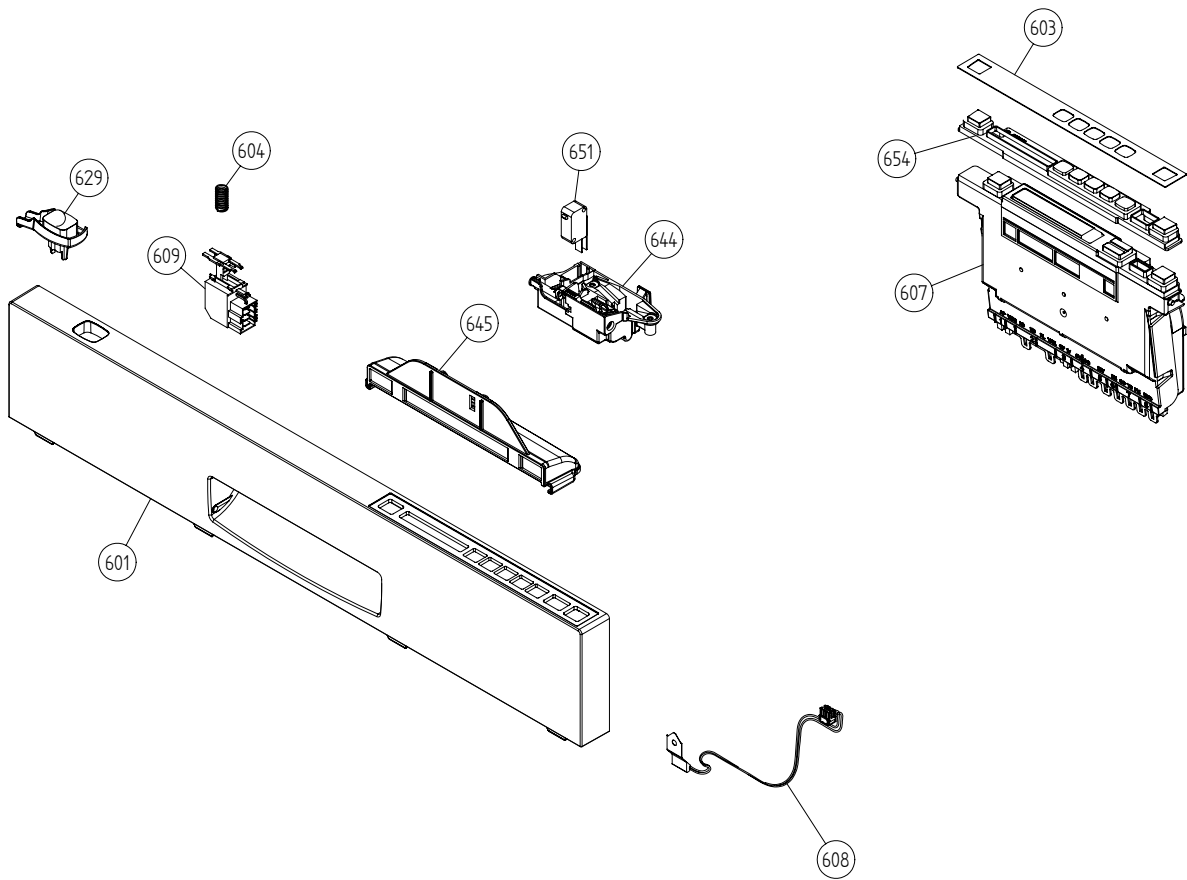

Control Panel and related parts

ASKO, D3232 Encore US - Titanium FI #1073232276 (DW20.4)

Pos	Spare part No.	Description	Qty	Comment
601	8078424-81-UL	Control panel 3232	1	
602	8078192	Program info label US/AU	1 St	
602	8078207	Program info label USFR	1	
602	8078313	Program info label US ES	1	
603	8078865	DECOR PLATE ASKO 343T/FI GRAP.	1 St	
603	8075001	DECOR PLATE/2 ASKO 345T/FI GRA	1	
604	8074277	SPRING MAIN SWITCH	1 Pc's	
607	8801303	CONTROL.UNIT DW 20.4 DUO USA	1	
608	8073788	Thermistor	1 Pc's	
608-a	8076839	thermistor spacer	1 Pc's	
609	8073782	MAIN PUSH SWITCH	1 Pc's	
614	8075736	cablE set	1 Pc's	
616	8075735	CABLE SET FLOW & PRESSURE	1 Pc's	
618	8075738	cablE set power	1 Pc's	
620	8075730	cablE set fan	1 Pc's	
622	8075731	CABLE SET DRAIN	1 Pc's	
629	8075078-81	Push Button Main Switch Graphi	1 Pc's	
644	8073670	Lock Complete Integrated	1 Pc's	
645	8073666	HANDLE INTEGRATED LOCK	1 Pc's	
645-a	8072439	Bolt Tension Strap W600s	2 Pc's	
651	8073836	MICROSWITCH DOOR	0 Pc's	
654	8075722-81	Pushbuttons DW343T/FI	1 St	
690	8080565	INSTRUCTIONS D3232 DUO USA ENG	1	
690	8080566	INSTRUCTIONS D3232 DUO USA FR	1	
690	8080567	INSTRUCTIONS D3232 DUO USA ES	1