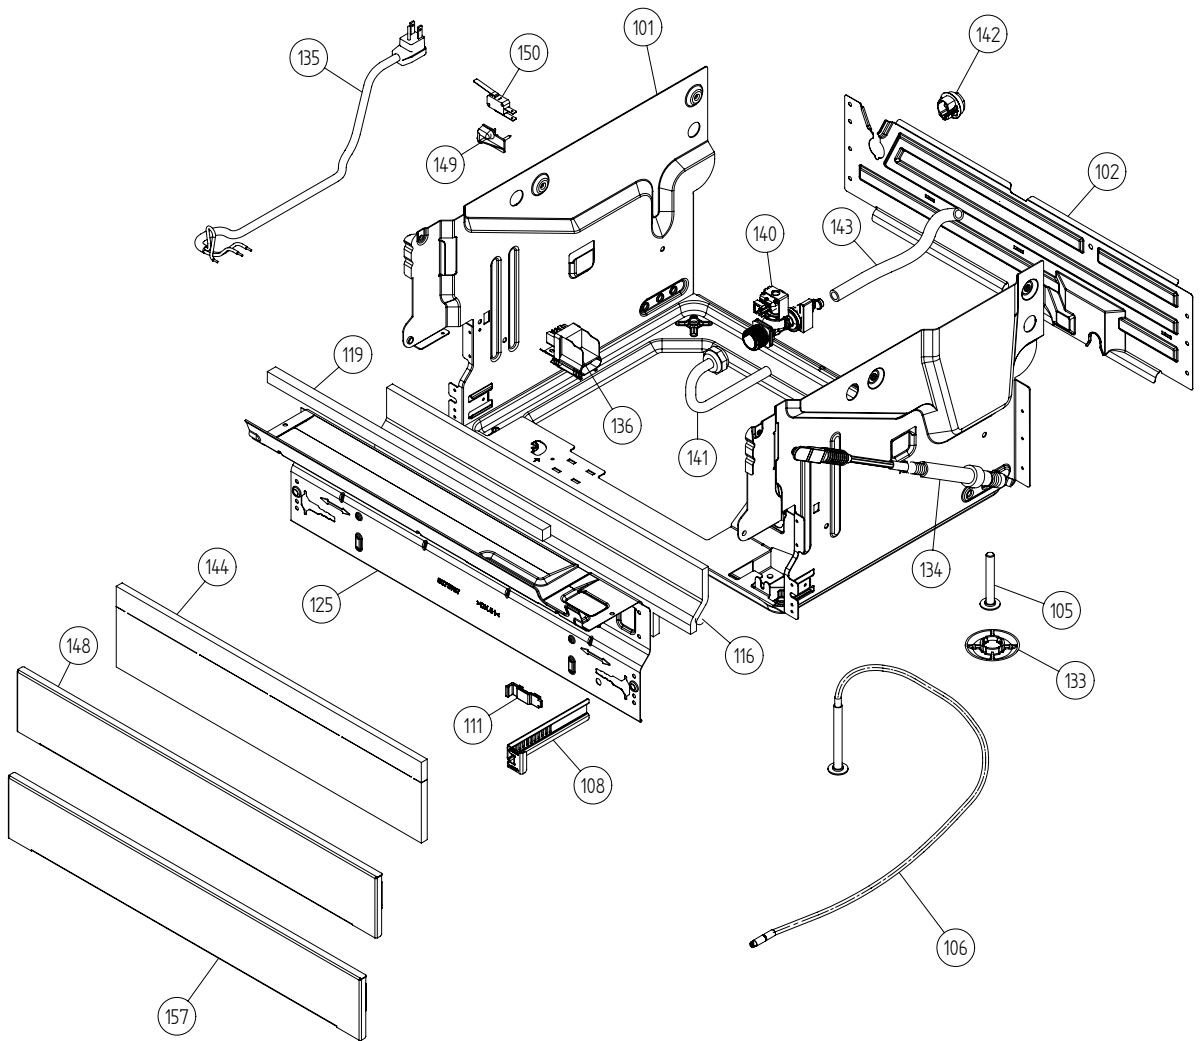

## Base and related parts

ASKO, D3232 Encore US - Titanium FI #1073232276 (DW20.4)

| Pos   | Spare part No. | Description                    | Qty    | Comment |
|-------|----------------|--------------------------------|--------|---------|
| 101   | 8074450        | Bottom Outer DW20              | 1 Pc's |         |
| 101-a | 8901104        | Screw 20 Torx Machine          | 2 Pc's |         |
| 101-b | 8901110        | Screw w/ORing DW 05/06 25T     | 4 Pc's |         |
| 102   | 8073880        | REAR PANEL                     | 1 Pc's |         |
| 102-a | 8902357        | Screw                          | 5 Pc's |         |
| 105   | 8074228        | Foot                           | 2 Pc's |         |
| 106   | 8073647        | FOOT ADJUSTABLE FROM FRONT CPL | 1 Pc's |         |
| 108   | 8073480        | Toe Kick bracket Right & Left  | 2 Pc's |         |
| 111   | 8073481-49     | Spring Kicking Plate L Gray    | 2 Pc's |         |
| 116   | 8058353        | Sound Absorb Guard             | 1 Pc's |         |
| 119   | 8074260        | SOUND ABSORBTION PROFILE       | 1 Pc's |         |
| 125   | 8076822        | GUARD PLATE                    | 1 Pc's |         |
| 125-a | 8902357        | Screw                          | 4 Pc's |         |
| 133   | 8051957        | Slide foot 02 DW               | 3 Pc's |         |
| 134   | 8076163-77     | Door spring                    | 1 Pc's |         |
| 134   | 8071323-77     | DW Extra Heavy Duty Door Spr   | 1 Pc's |         |
| 135   | 8079046        | CORD SET AMERICA               | 1      |         |
| 136   | 8079045        | TERMINAL BLOCK D3000 W/ RFI    | 1      |         |
| 136-a | 8902131        | Screw                          | 1 Pc's |         |
| 140   | 8073825        | Inl Valve Single 120V Sens     | 1      |         |
| 140-a | 8052189        | HOSE CLIP RFZ 17.0-706R        | 1 Pc's |         |
| 141   | 8073879        | Fill hose quick connect        | 1      |         |
| 142   | 8006948        | Grommet                        | 1 Pc's |         |
| 143   | 8074230        | Rubber Hose                    | 1 Pc's |         |
| 143-a | 8052189        | HOSE CLIP RFZ 17.0-706R        | 2 Pc's |         |
| 144   | 8074585        | Felt Kick Plate 05             | 1 Pc's |         |
| 149   | 8054907        | BRACKET LAMP SWITCH            | 1 Pc's |         |
| 149-a | 8902087        | Screw Plastic Housing 20 Torx  | 1 Pc's |         |
| 150   | 8073834        | MICROSWITCH LIGHTING           | 1 Pc's |         |
| 157   | 8073566-81     | Toe Kick Mettalic              | 1 Pc's |         |
| 162   | 8079832        | CABLE HOLDER SRC-8-01          | 1 Pc's |         |