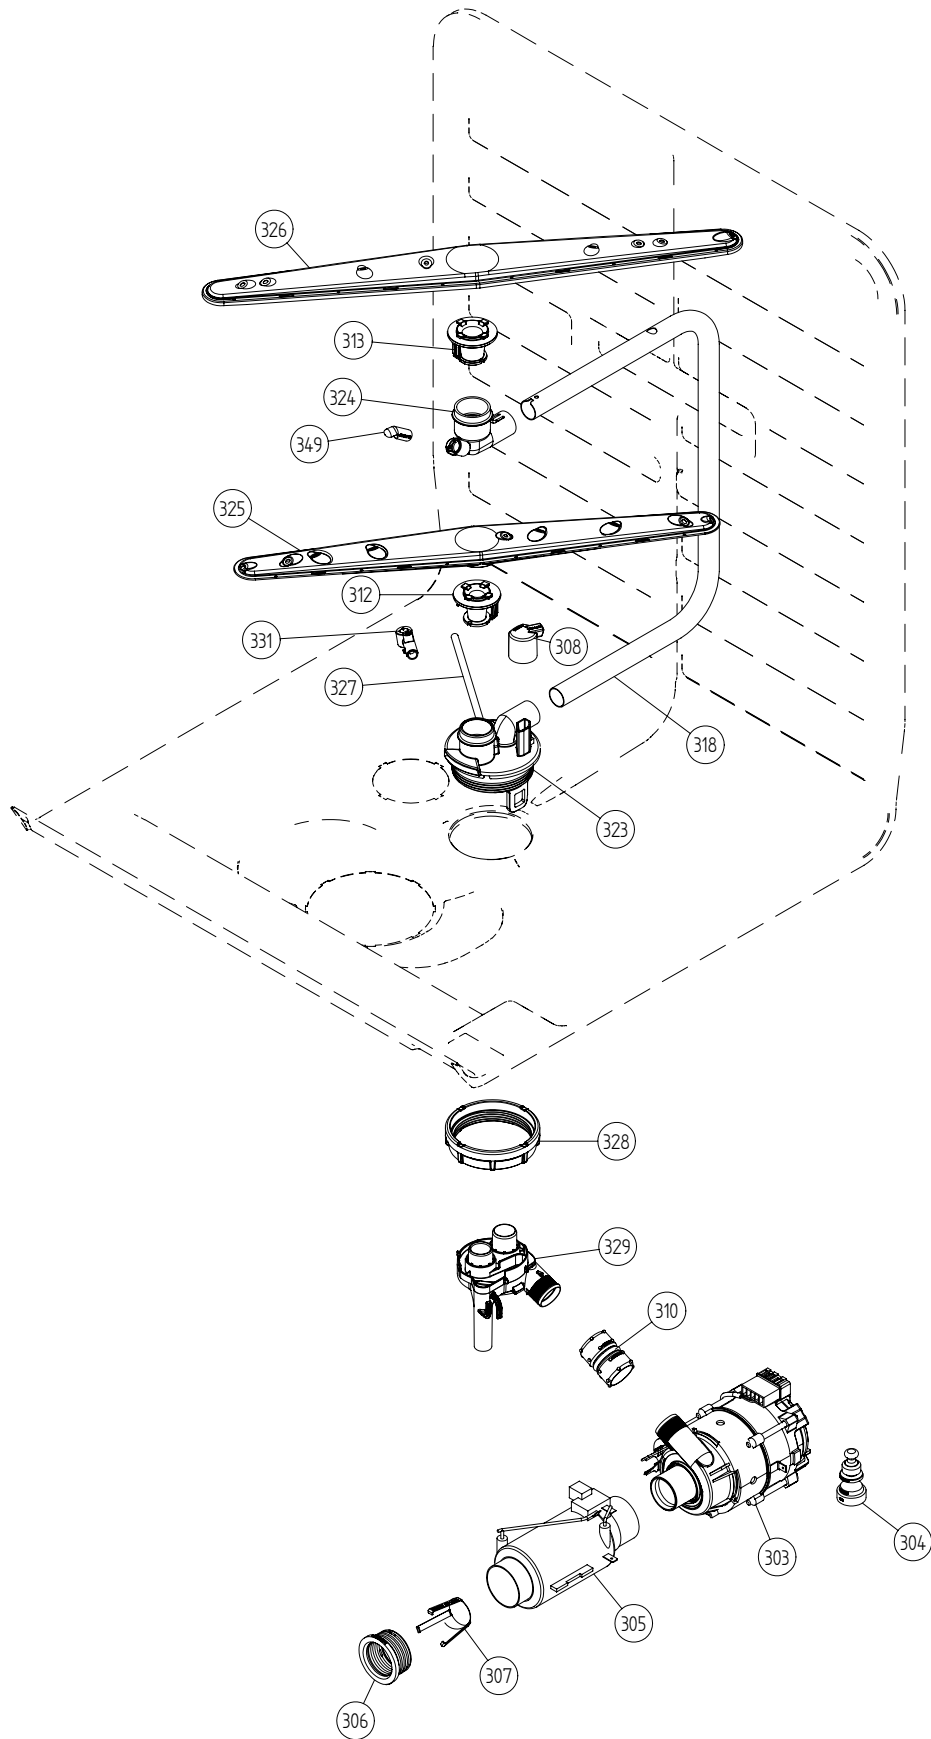

Wash System

ASKO, D3232 Encore US - Titanium FI #1073232276 (DW20.4)

Pos	Spare part No.	Description	Qty	Comment
301	8073502	-	1 Pc's	Not to be ordered
303	8073813	Circ Pump 120V 60HZ	1 St	
303-a	8075380	capacitor D3000	1 St	
304	8075130	Rubber Damper Circ Pump	1 Pc's	
305	8073785	Heating Element 1200W 120V	1 St	
306	8077724	SEALING HEATER	2 Pc's	
307	8075070	Insert For Heater	1 Pc's	
308	8073385-77	Cup Drainage Gray	1 Pc's	
310	8072888	Hose Circ Pump	1 Pc's	
310-a	8056491	HOSE CLIP 30.1-708	2 Pc's	
312	8076901-77	Spray arm bearing	1 Pc's	
313	8076903-77	Sprayarm Bearing repl by 8801268	1 Pc's	
313	8072731-77	SPRAYARM Repl.by 8801268	1 Pc's	
318	8073380	SPRAY PIPE DUO Ø18	1 St	
323	8801270	Spray arm bearing kit	1 Pc's	
323-a	8901765	ORing det Comp 03/04 DW	1 Pc's	
324	8801268	Spray arm bearing kit	1 Pc's	
325	8072891	Spray Arm Lower Complete	1 Pc's	
326	8072894	Spray Arm Upper Complete	1 Pc's	
327	8073381	Tube Pot Rinse	1 Pc's	
327-a	8902085	Screw 20T for Plastic	2 Pc's	
328	8071607	Locking Spray Pipe Bearing	1 Pc's	
329	8075936	Intermediate Welded	1 Pc's	
329-a	8079895	O-RING 20,0 X 4,0 NBR70	2 Pc's	
331	8072543-77	Spray Nozzle	1 Pc's	For part no 8073381 and 8072730-L-77
349	8076617-77	SPRAY NOZZLE DUODISH UL4	1 St