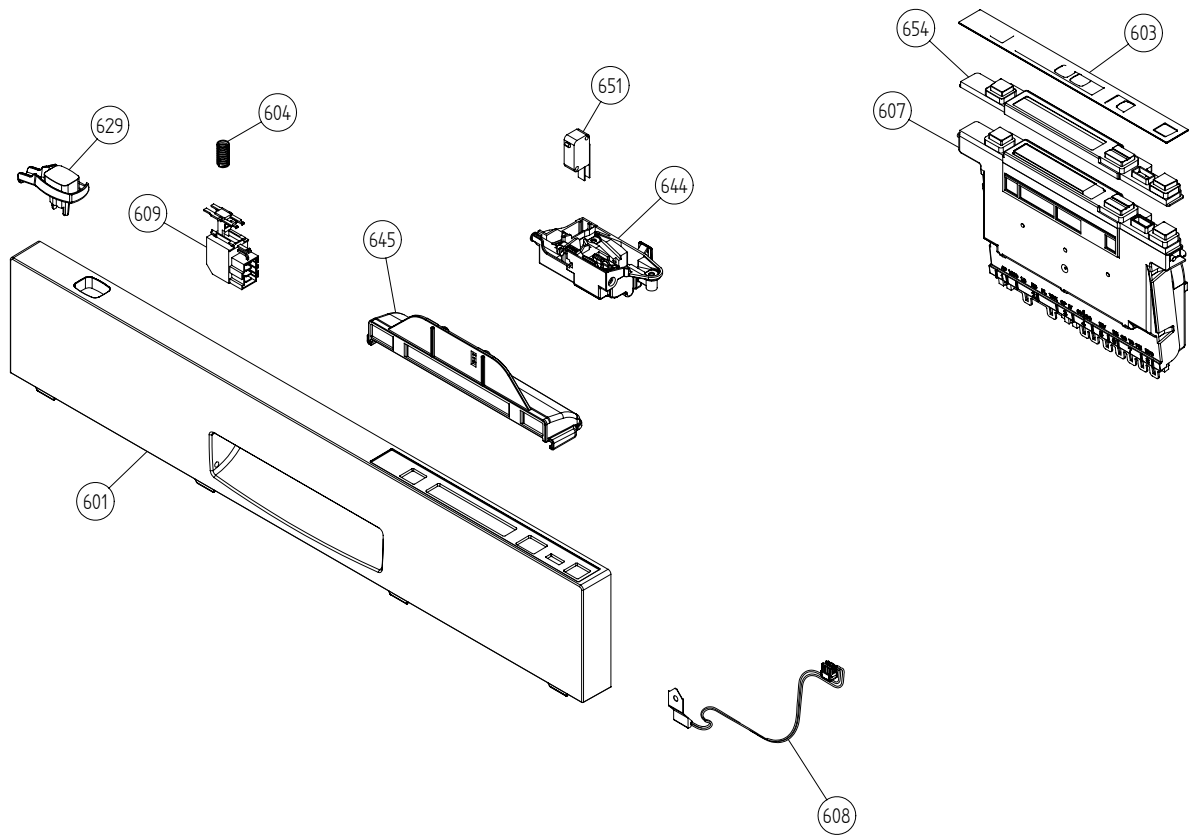

Control panel and related parts

ASKO, D3731 XL US - FI (DW20.4)

Pos	Spare part No.	Description	Qty	Comment
601	8078428-81-UL	PANEL ASKO 3731-353F GRAH. UL4	1 Pc's	
603	8074990	Decor Plate 353T/FI Grap	1 Pc's	
603	8075001	DECOR PLATE/2 ASKO 345T/FI GRA	1 Pc's	
604	8074277	SPRING MAIN SWITCH	1 Pc's	
607	8801303	CONTROL.UNIT DW 20.4 DUO USA	1 Pc's	
608	8073788	Thermistor	1 Pc's	
608-a	8076839	thermistor spacer	1 Pc's	
609	8073782	MAIN PUSH SWITCH	1 Pc's	
614	8075736	cable set	1 Pc's	
616	8075735	CABLE SET FLOW & PRESSURE	1 Pc's	
618	8075738	cable set power	1 Pc's	
620	8075730	cable set fan	1 Pc's	
622	8075731	CABLE SET DRAIN	1 Pc's	
629	8075078-81	Push Button Main Switch Graphi	1 Pc's	
644	8073670	Lock Complete Integrated	1 Pc's	
645	8073666	HANDLE INTEGRATED LOCK	1 Pc's	
645-a	8072439	Bolt Tension Strap W600s	2 Pc's	
651	8073836	MICROSWITCH DOOR	0 Pc's	
654	8075725-81	Push Button 353 T/FI	1 Pc's	
690	8078397	INSTRUCTIONS D3731-353F US ENG	1 Pc's	
690	8078398	INSTRUCTIONS D3731-353F USA FR	1 Pc's	
690	8078399	INSTRUCTIONS D3731-353F USA ES	1 Pc's