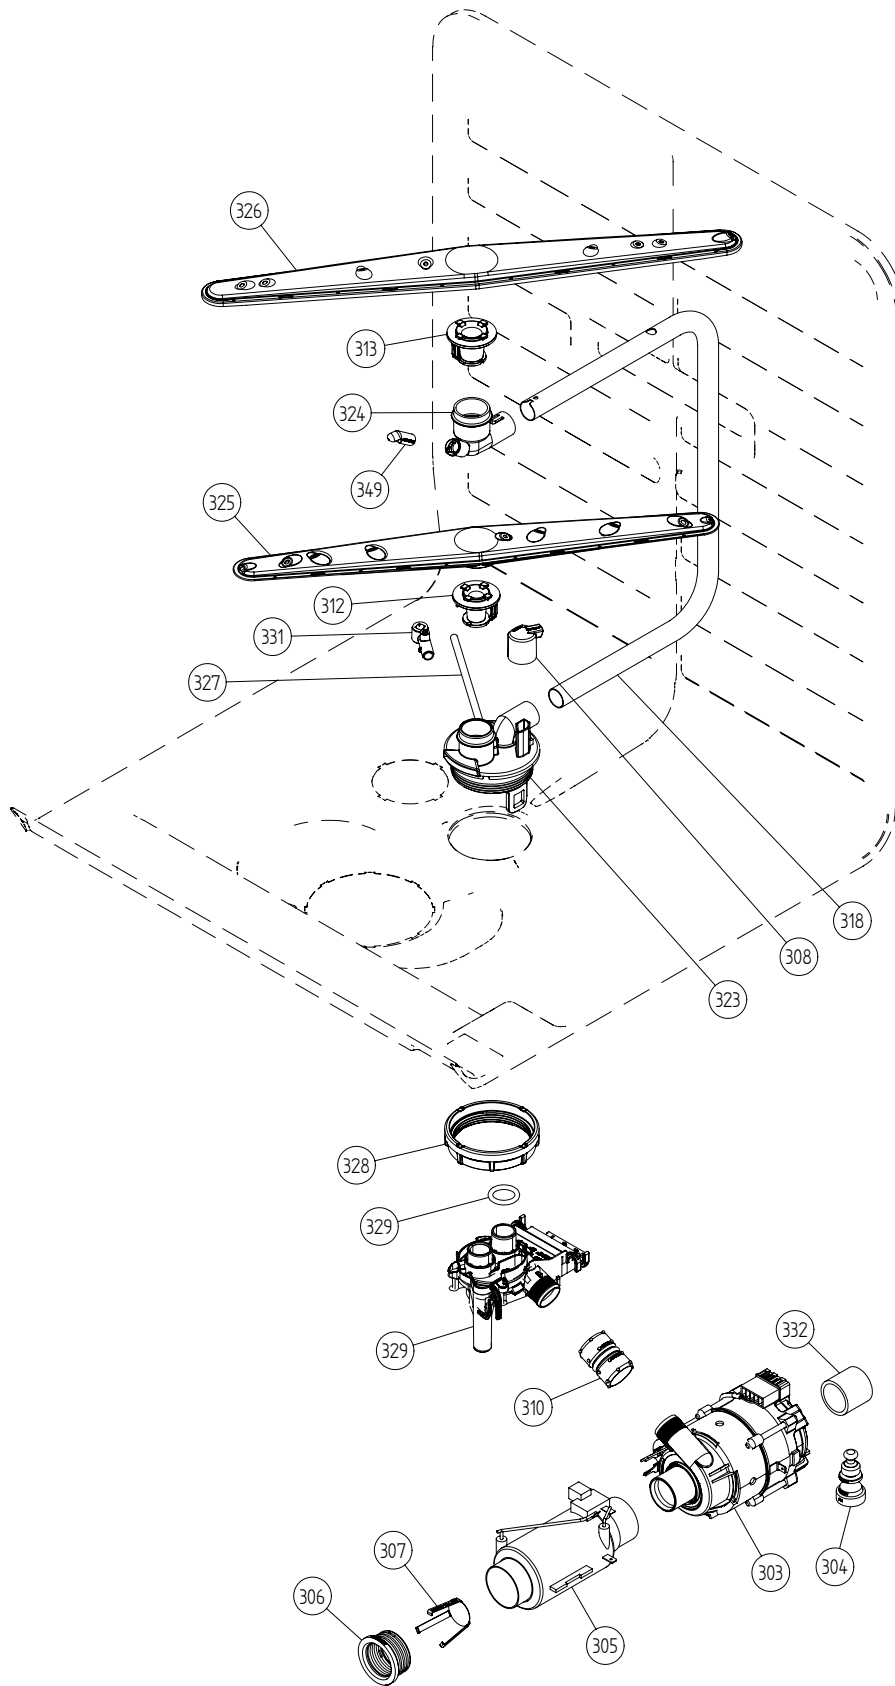

Baskets and related parts

ASKO, D3731 XL US - FI (DW20.4)

Pos	Spare part No.	Description	Qty	Comment
201	8057056	-	1 Pc's	Not a spare part
202	8076637-36	UPPERBASKET DUO D-GREY	1 Pc's	
203	8071683-36	LOW. BASKET DETAL D-GREY DW95	1 Pc's	
206	8078641-77	Rack Wheels Lower 05/06 DW	8 Pc's	
213	8058498-77	Wheel Upper Basket 05/06 DW	4 Pc's	
218	8057052	Guide Rail 05 06 DW	2 Pc's	
219	8057977	Bearing Upper Rail 05/06 DW	8 Pc's	
220	8057978-77	Rail Stop Back Grey 05/06 DW	2 Pc's	
221	8057979-77	Rack Stop Grey 05/06 DW	2 Pc's	
222	8058638-77	Ball Holder Upper Rail DW	2 Pc's	
225	8057978-77	Rail Stop Back Grey 05/06 DW	2 Pc's	
227	8057489-E	Door strip 3000xl	1 Pc's	
228	8075674	SEALING STRIP CASING COMBI LE	1 Pc's	
229	8075675	SEALING STRIP CASING COMBI RI	1 Pc's	
230	8071257	Edge Guard	1 Pc's	
234	8070649	Lock Hitch Int	1 Pc's	
234-a	8070648	Lock Washer Int	1 Pc's	Part of 8070469
234-b	8901104	Screw 20 Torx Machine	1 Pc's	
235	8075728	Cable set lighting	1 Pc's	
236	8073674	Cable Channel	1 Pc's	
237	8073830	Halogen Lamp	1 Pc's	
239	8072426	Lamp Guard	1 Pc's	
239-a	8901765	ORing det Comp 03/04 DW	1 Pc's	
240	8072425	Lamp Chimney	1 Pc's	
244	8057514	Sub To 8801234	1 Pc's	
244-a	8052189	Hose Clamp Squeeze	1 Pc's	
245	8057536-77	Lockring Airbreak Gray	1 Pc's	
259	8076619-36	wine glass cup shelf divider	4 Pc's	
260	8076636-36	INSERT GLASS DUO	2 Pc's	
262	8076639-77	BASKET FOR HEAVY CUTLERYS	1 Pc's	
263	8076635-36	INSERT LOWER BASKET DFP	1 Pc's	
265	8076638-36	MOVABLE INSERT FOR BASKET	1 Pc's	
266	8076626-36	PIN ROW DIVISIBLE THIN RF	1 Pc's	
269	8076627-36	PIN ROW DIVISIBLE THIN RR	1 Pc's	
272	8076622-36	PIN ROW DIVISIBLE RF	1 Pc's	Not for all models
273	8076623-36	PIN ROW DIVISIBLE RR	1 Pc's	Not for all models