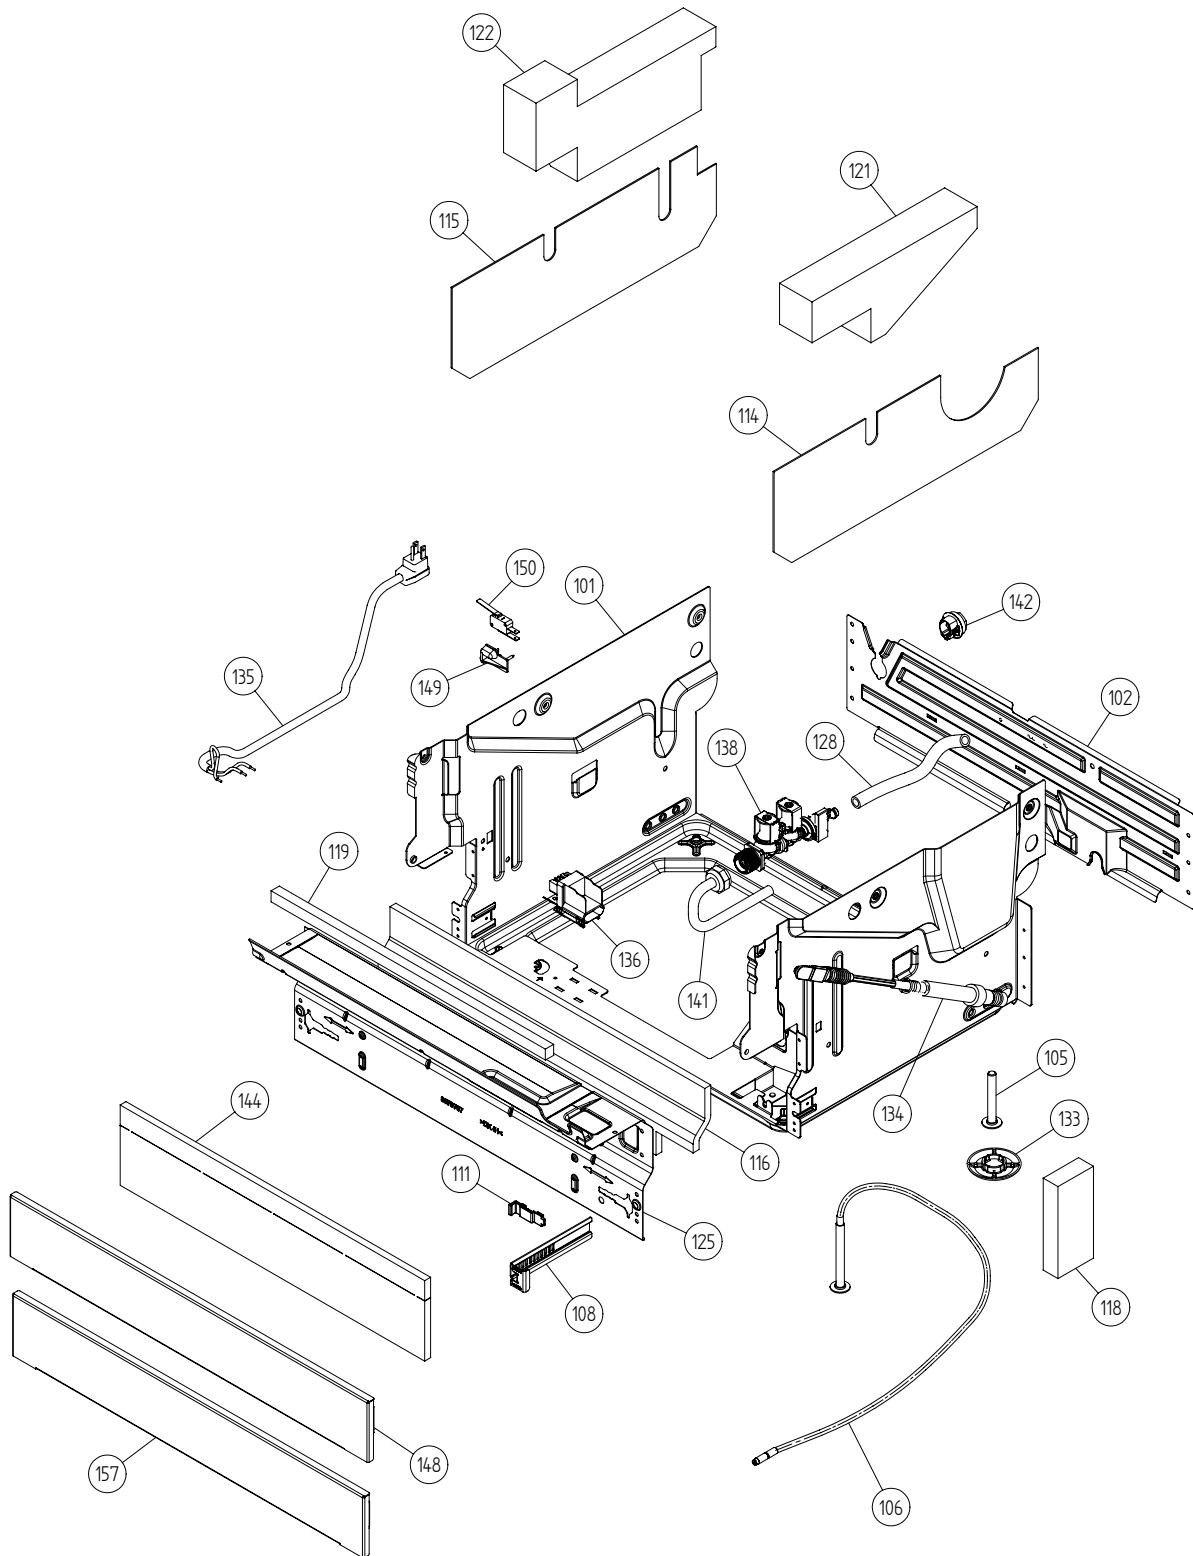

Base and related parts

ASKO, D3731 XL US - FI (DW20.4)

Pos	Spare part No.	Description	Qty	Comment
101	8074450	Bottom Outer DW20	1 Pc's	
101-a	8901104	Screw 20 Torx Machine	2 Pc's	
101-b	8901110	Screw w/ORing DW 05/06 25T	4 Pc's	
102	8073880	REAR PANEL	1 Pc's	
102-a	8902357	Screw	5 Pc's	
103	8074268	Sound Absorbtion Rear Panel	1 Pc's	
105	8074228	Foot	2 Pc's	
106	8073647	FOOT ADJUSTABLE FROM FRONT CPL	1 Pc's	
108	8073480	Toe Kick bracket Right & Left	2 Pc's	
111	8073481-49	Spring Kicking Plate L Gray	2 Pc's	
114	8060035	Sound absorbing slabcasing 05	1 Pc's	
115	8060034	Sound absorbing slabcasing 05	1 Pc's	
116	8058353	Sound Absorb Guard	1 Pc's	
118	8060038	Sound absorb slab motor 05	2 Pc's	
119	8074260	SOUND ABSORBTION PROFILE	1 Pc's	
121	8071255	Sound Ins Motor Comp Right	1 Pc's	
122	8071254	Sound Ins Motor Comp Left	1 Pc's	
125	8076822	GUARD PLATE	1 Pc's	
125	8073707	Proection Plate	1 Pc's	
125-a	8902357	Screw	4 Pc's	
128	8075636	Rubber Hose	1 Pc's	
128-a	8052189	Hose Clamp Squeeze	2 Pc's	
133	8051957	Slide foot 02 DW	3 Pc's	
134	8076163-77	Door spring	1 Pc's	
134	8071323-77	DW Extra Heavy Duty Door Spr	1 Pc's	
135	8073774	Cord Set	1 Pc's	
135	8079046	CORD SET AMERICA	1 Pc's	
136	8079045	TERMINAL BLOCK D3000 W/ RFI	1 Pc's	
136-a	8902131	Screw	1 Pc's	
138	8073827	Inl Valve Security 120V Sens	1 Pc's	
138-a	8052189	Hose Clamp Squeeze	1 Pc's	
141	8073879	Fill hose quick connect	1 Pc's	
142	8006948	Grommet	1 Pc's	
144	8074585	Felt Kick Plate 05	1 Pc's	
149	8054907	BRACKET LAMP SWITCH	1 Pc's	
149-a	8902087	Screw Plastic Housing 20 Torx	1 Pc's	
150	8073834	MICROSWITCH LIGHTING	1 Pc's	
157	8073566-81	Toe Kick Mettalic	1 Pc's	