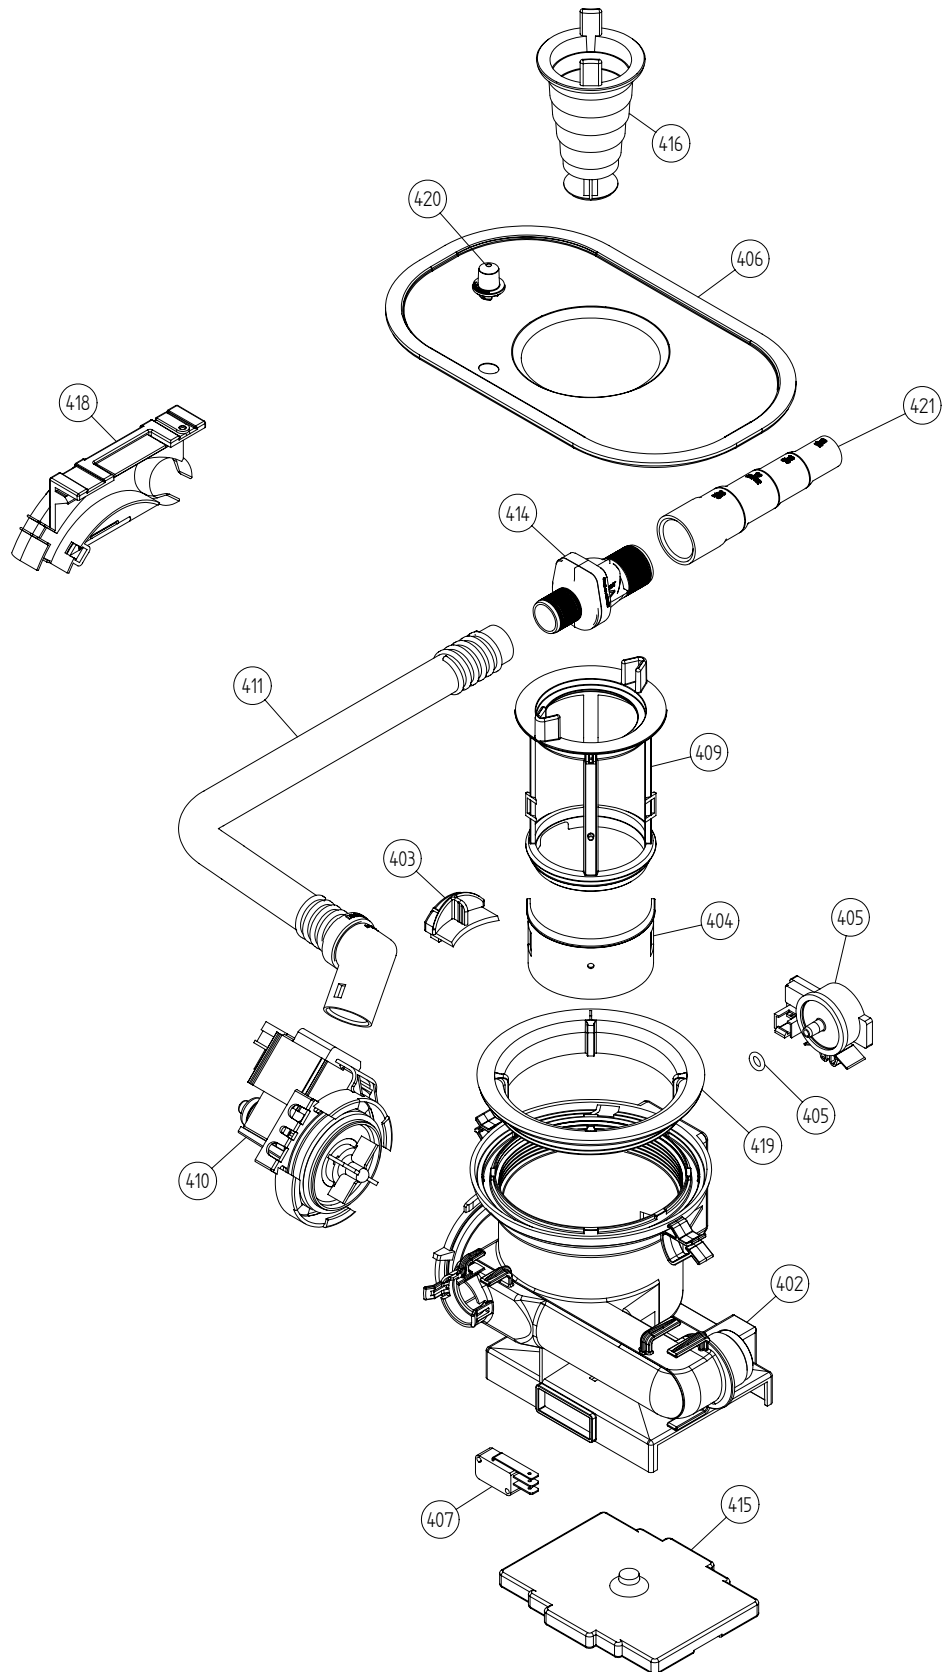

Bottom well and related parts

ASKO, D3731 XL US - FI (DW20.4)

Pos	Spare part No.	Description	Qty	Comment
402	8073691-77	Bottom Well Pressure Sensor	1 Pc's	
402-a	8073002	ORing	1 Pc's	
403	8057487-79	Sump Plug DW 05/06 Cleanout	1 Pc's	
404	8058454	Cover Str Basket 05/06 DW	1 Pc's	
405	8073839	Pressure Sensor	1 Pc's	
405-a	8074040	ORing	1 Pc's	
406	8074364	STRAINER DW20	1 Pc's	
406	8074252	Use 8074364	1 Pc's	
407	8073835	MICROSWITCH FLOAT	1 Pc's	
409	8073396-77	INSERT STRAINER BASKET	1 Pc's	
410	8073818	Drain Pump D3000 DW	1 Pc's	
410-a	8002584	ORing Drain Pump 05/06 DW	1 Pc's	
411	8074030	Outlet Hose D3000 DW	1 Pc's	
411-a	8052239	Hose Clamp Squeeze	1 Pc's	
411-b	8052430	Cable Strip	1 Pc's	
414	8801248	Check Valve Kit	1 Pc's	
414-a	8052239	Hose Clamp Squeeze	1 Pc's	
414-b	8053642	Hose Clip	1 Pc's	
415	8075110	FLOAT	1 Pc's	
416	8057972-77	Strainer Basket Grey 05/06 DW	1 Pc's	
418	8072528-77	Holder Outlet Hose	1 Pc's	
418-a	8053642	Hose Clip	1 Pc's	
418-b	8052239	Hose Clamp Squeeze	1 Pc's	
418-c	33700450	Cable Strip	1 Pc's	
418-d	8902072	Screw	1 Pc's	
419	8072848	Lockring Bottom Well	1 Pc's	
420	8074760-77	Ventilator	1 Pc's	
421	8075321	End Cuff	1 Pc's