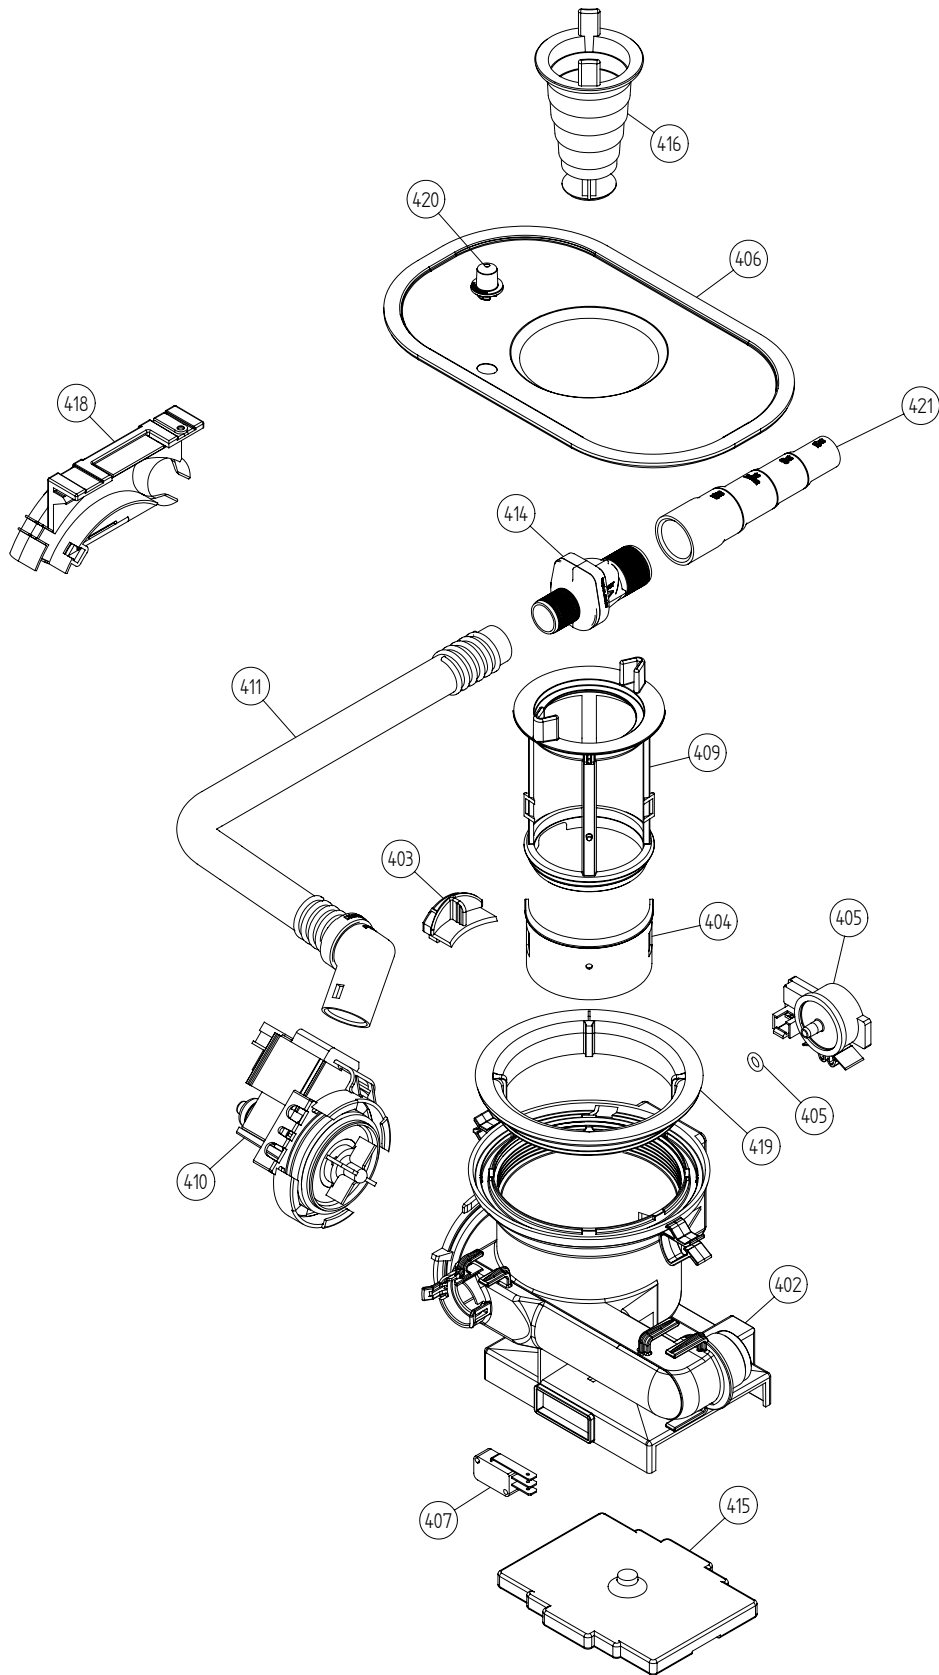

Wash System

ASKO, D3731 XL US - FI (DW20.4)

Pos	Spare part No.	Description	Qty	Comment
301	8073502	-	1 Pc's	Not to be ordered
303	8073813	Circ Pump 120V 60HZ	1 Pc's	
303-a	8075380	capacitor D3000	1 Pc's	
304	8075130	Rubber Damper Circ Pump	1 Pc's	
305	8073785	Heating Element 1200W 120V	1 Pc's	
306	8073702	Element Transmutation	2 Pc's	
307	8075070	INSERT FOR HEATER	1 Pc's	
308	8073385-77	Cup Drainage Gray	1 Pc's	
310	8072888	Hose Circ Pump	1 Pc's	
310-a	8056491	Hose Clamp Squeeze	2 Pc's	
312	8076901-77	Spray arm bearing	1 Pc's	
312	8072728-77	Spray Arm Bearing L Gray	1 Pc's	
313	8072731-77	Subs to 8801268	1 Pc's	
313	8076903-77	Subs to 8801268	1 Pc's	
313	8801268	Spray arm bearing kit	1 Pc's	
318	8073380	SPRAY PIPE DUO Ø18	1 Pc's	
323	8076900-L-77	Spray tower	1 Pc's	
323	8801270	Spray arm bearing kit	1 Pc's	
323-a	8901765	ORing det Comp 03/04 DW	1 Pc's	
324	8801268	Spray arm bearing kit	1 Pc's	
324	8076902-L-77	Spray tower	1 Pc's	
325	8072891	Spray Arm Lower Complete	1 Pc's	
326	8072894	Spray Arm Upper Complete	1 Pc's	
327	8073381	Tube Pot Rinse	1 Pc's	
327-a	8902085	Screw 20T for Plastic	2 Pc's	
328	8071607	Lockring Spray Pipe Bearing	1 Pc's	
329	8073823	INTERMEDIATE Repl.by 8075936	1 Pc's	
329	8075936	subs to 8073823	1 Pc's	
329-a	8075071	ORing	2 Pc's	
331	8072543-77	Spray Nozzle	1 Pc's	For part no 8073381 and 8072730-L-77
332	8075420	Hose	1 Pc's	
332-a	8052189	Hose Clamp Squeeze	2 Pc's	
349	8076617-77	SPRAY NOZZLE DUODISH UL4	1 Pc's