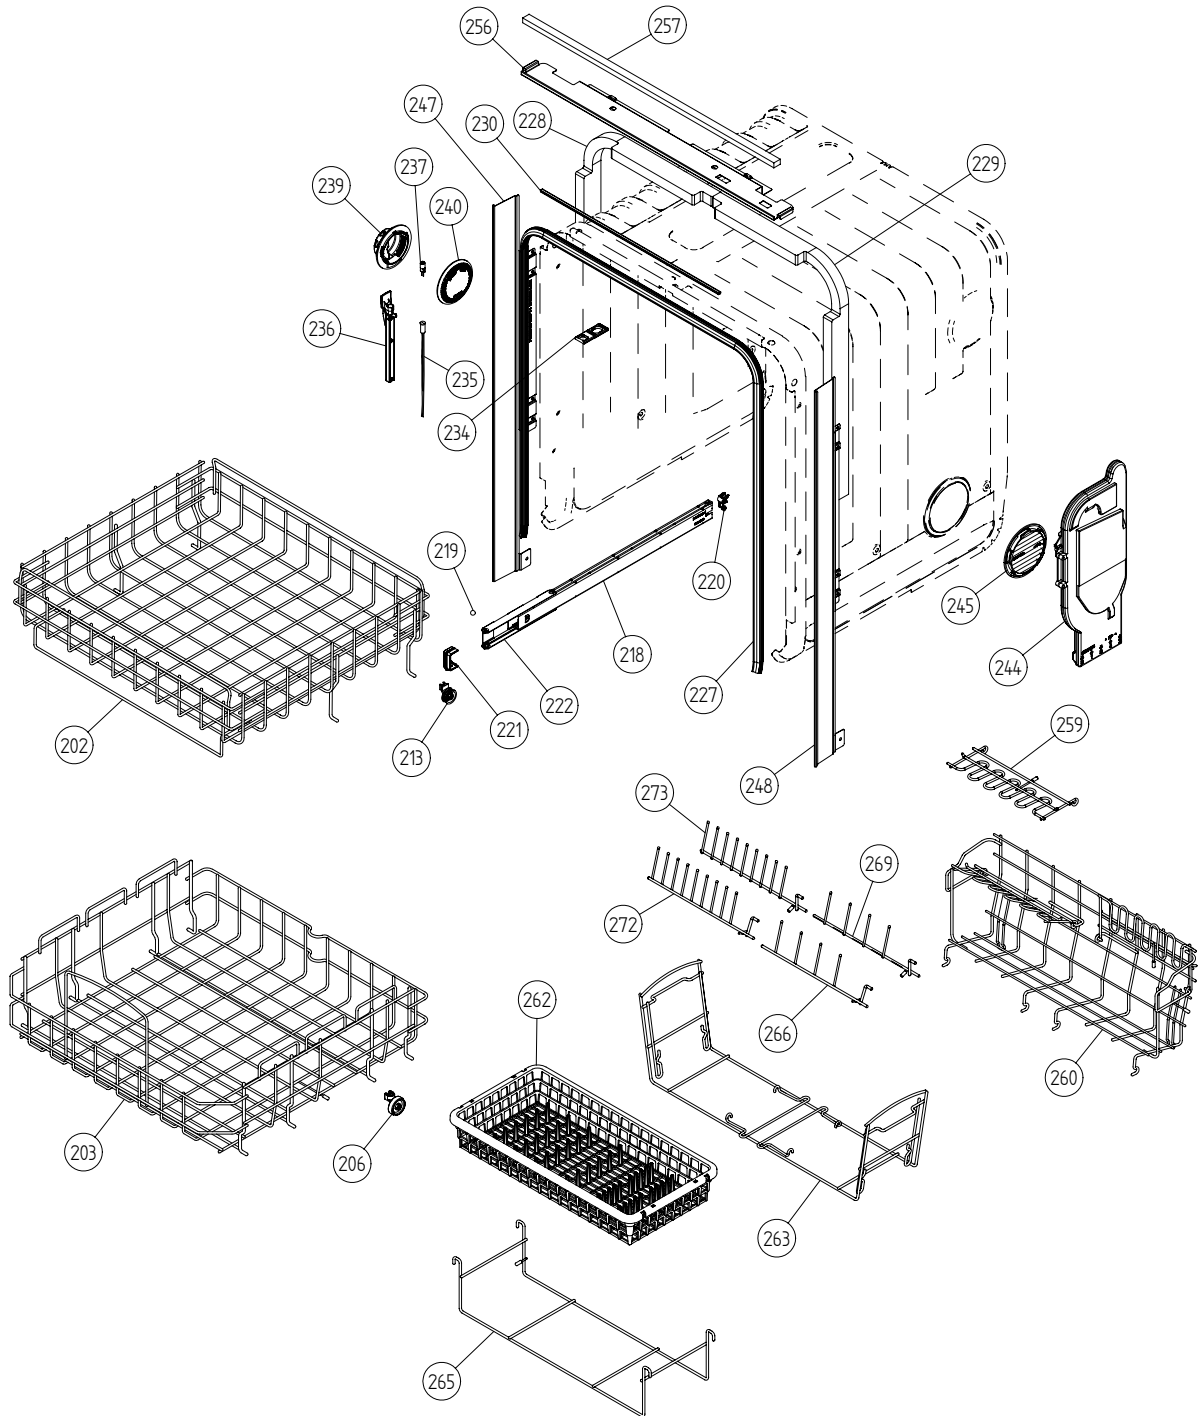

Base and related parts

ASKO, D3731 XL US - FI (DW20.4)

Pos	Spare part No.	Description	Qty	Comment
101	8074450	Bottom Outer DW20	1 Pc's	
101-a	8901104	Screw 20 Torx Machine	2 Pc's	
101-b	8901110	Screw w/ORing DW 05/06 25T	4 Pc's	
102	8073880	REAR PANEL	1 Pc's	
102-a	8902357	Screw	5 Pc's	
103	8074268	Sound Absorbtion Rear Panel	1 Pc's	
105	8074228	Foot	2 Pc's	
106	8073647	FOOT ADJUSTABLE FROM FRONT CPL	1 Pc's	
108	8073480	Toe Kick bracket Right & Left	2 Pc's	
111	8073481-49	Spring Kicking Plate L Gray	2 Pc's	
114	8060035	Sound absorbing slabcasing 05	1 Pc's	
115	8060034	Sound absorbing slabcasing 05	1 Pc's	
116	8058353	Sound Absorb Guard	1 Pc's	
118	8060038	Sound absorb slab motor 05	2 Pc's	
119	8074260	SOUND ABSORBTION PROFILE	1 Pc's	
121	8071255	Sound Ins Motor Comp Right	1 Pc's	
122	8071254	Sound Ins Motor Comp Left	1 Pc's	
125	8076822	GUARD PLATE	1 Pc's	
125	8073707	Proection Plate	1 Pc's	
125-a	8902357	Screw	4 Pc's	
128	8075636	Rubber Hose	1 Pc's	
128-a	8052189	Hose Clamp Squeeze	2 Pc's	
133	8051957	Slide foot 02 DW	3 Pc's	
134	8076163-77	Door spring	1 Pc's	
134	8071323-77	DW Extra Heavy Duty Door Spr	1 Pc's	
135	8073774	Cord Set	1 Pc's	
135	8079046	CORD SET AMERICA	1 Pc's	
136	8079045	TERMINAL BLOCK D3000 W/ RFI	1 Pc's	
136-a	8902131	Screw	1 Pc's	
138	8073827	Inl Valve Security 120V Sens	1 Pc's	
138-a	8052189	Hose Clamp Squeeze	1 Pc's	
141	8073879	Fill hose quick connect	1 Pc's	
142	8006948	Grommet	1 Pc's	
144	8074585	Felt Kick Plate 05	1 Pc's	
149	8054907	BRACKET LAMP SWITCH	1 Pc's	
149-a	8902087	Screw Plastic Housing 20 Torx	1 Pc's	
150	8073834	MICROSWITCH LIGHTING	1 Pc's	
157	8073566-81	Toe Kick Mettalic	1 Pc's	