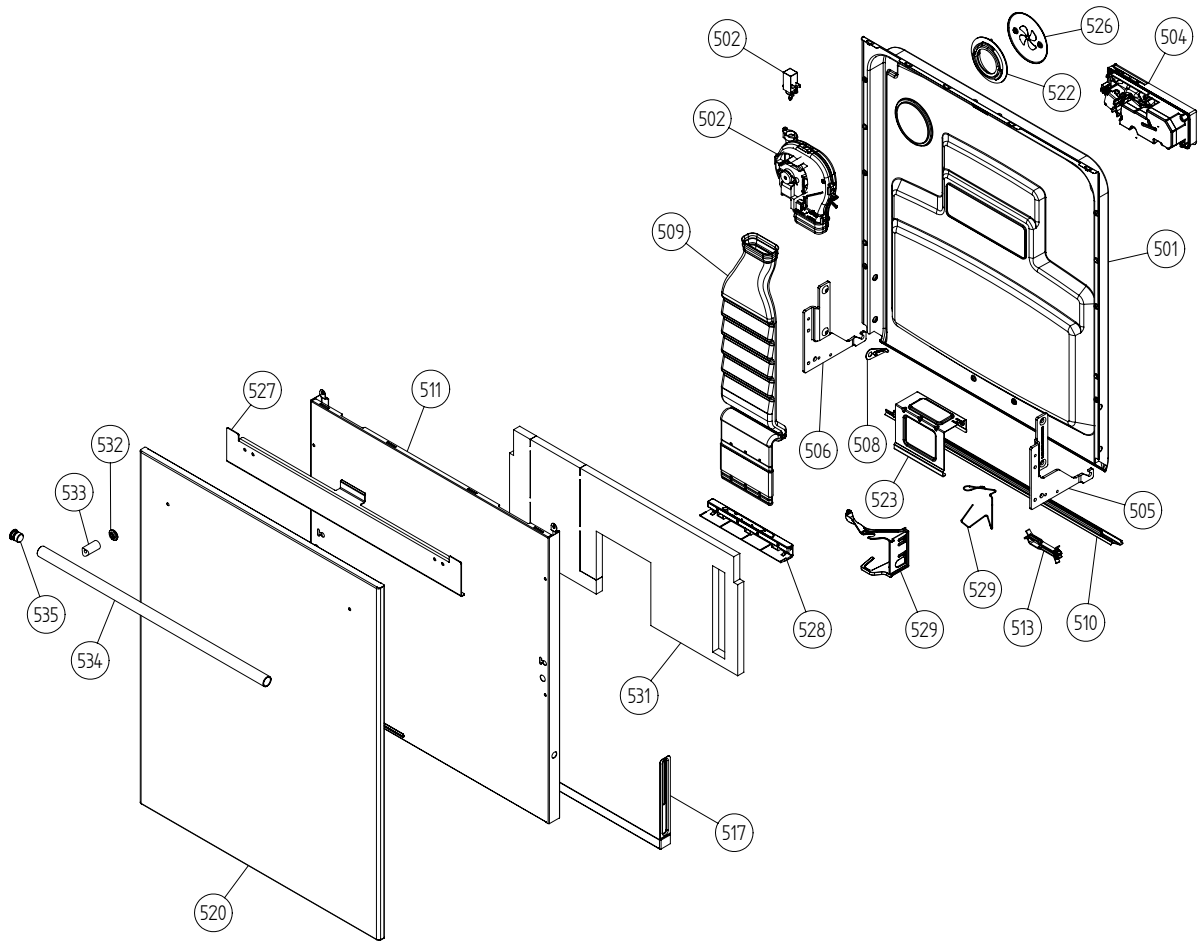

Bottom well and related parts

ASKO, D3731 XL US - FI (DW20.4)

Pos	Spare part No.	Description	Qty	Comment
402	8073691-77	Bottom Well Pressure Sensor	1 Pc's	
402-a	8073002	ORing	1 Pc's	
403	8057487-79	Sump Plug DW 05/06 Cleanout	1 Pc's	
404	8058454	Cover Str Basket 05/06 DW	1 Pc's	
405	8073839	Pressure Sensor	1 Pc's	
405-a	8074040	ORing	1 Pc's	
406	8074364	STRAINER DW20	1 Pc's	
406	8074252	Use 8074364	1 Pc's	
407	8073835	MICROSWITCH FLOAT	1 Pc's	
409	8073396-77	INSERT STRAINER BASKET	1 Pc's	
410	8073818	Drain Pump D3000 DW	1 Pc's	
410-a	8002584	ORing Drain Pump 05/06 DW	1 Pc's	
411	8074030	Outlet Hose D3000 DW	1 Pc's	
411-a	8052239	Hose Clamp Squeeze	1 Pc's	
411-b	8052430	Cable Strip	1 Pc's	
414	8801248	Check Valve Kit	1 Pc's	
414-a	8052239	Hose Clamp Squeeze	1 Pc's	
414-b	8053642	Hose Clip	1 Pc's	
415	8075110	FLOAT	1 Pc's	
416	8057972-77	Strainer Basket Grey 05/06 DW	1 Pc's	
418	8072528-77	Holder Outlet Hose	1 Pc's	
418-a	8053642	Hose Clip	1 Pc's	
418-b	8052239	Hose Clamp Squeeze	1 Pc's	
418-c	33700450	Cable Strip	1 Pc's	
418-d	8902072	Screw	1 Pc's	
419	8072848	Lockring Bottom Well	1 Pc's	
420	8074760-77	Ventilator	1 Pc's	
421	8075321	End Cuff	1 Pc's