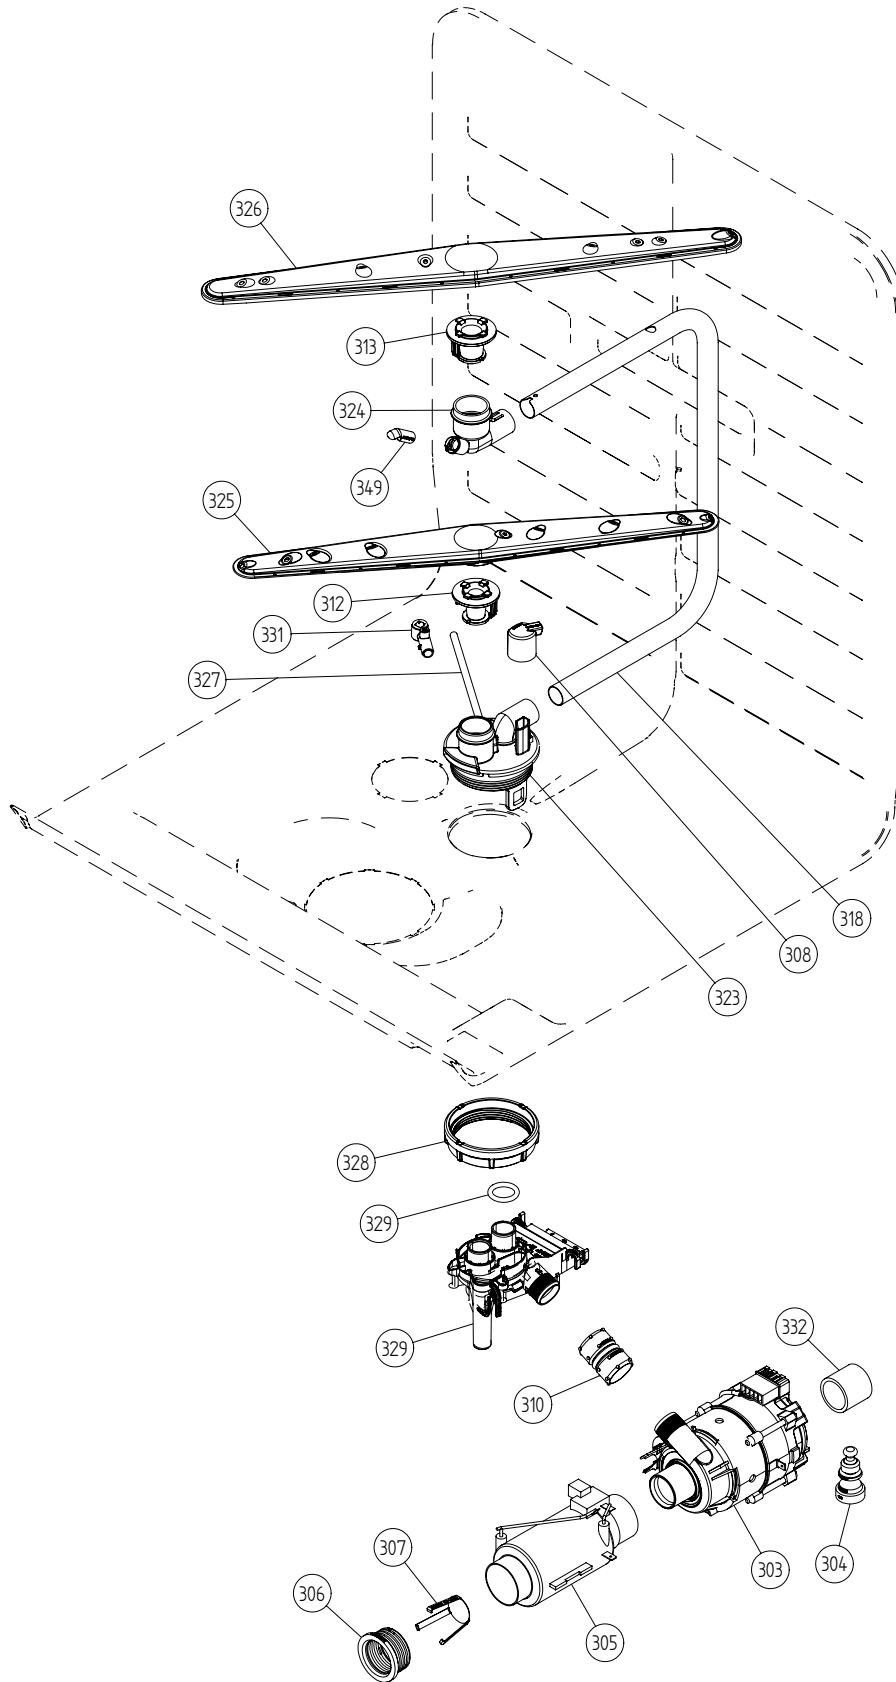

Wash System

ASKO, D3731 XL US - FI (DW20.4)

Pos	Spare part No.	Description	Qty	Comment
301	8073502	-	1 Pc's	Not to be ordered
303	8073813	Circ Pump 120V 60HZ	1 Pc's	
303-a	8075380	capacitor D3000	1 Pc's	
304	8075130	Rubber Damper Circ Pump	1 Pc's	
305	8073785	Heating Element 1200W 120V	1 Pc's	
306	8073702	Element Transmutation	2 Pc's	
307	8075070	INSERT FOR HEATER	1 Pc's	
308	8073385-77	Cup Drainage Gray	1 Pc's	
310	8072888	Hose Circ Pump	1 Pc's	
310-a	8056491	Hose Clamp Squeeze	2 Pc's	
312	8076901-77	Spray arm bearing	1 Pc's	
312	8072728-77	Spray Arm Bearing L Gray	1 Pc's	
313	8072731-77	Subs to 8801268	1 Pc's	
313	8076903-77	Subs to 8801268	1 Pc's	
313	8801268	Spray arm bearing kit	1 Pc's	
318	8073380	SPRAY PIPE DUO Ø18	1 Pc's	
323	8076900-L-77	Spray tower	1 Pc's	
323	8801270	Spray arm bearing kit	1 Pc's	
323-a	8901765	ORing det Comp 03/04 DW	1 Pc's	
324	8801268	Spray arm bearing kit	1 Pc's	
324	8076902-L-77	Spray tower	1 Pc's	
325	8072891	Spray Arm Lower Complete	1 Pc's	
326	8072894	Spray Arm Upper Complete	1 Pc's	
327	8073381	Tube Pot Rinse	1 Pc's	
327-a	8902085	Screw 20T for Plastic	2 Pc's	
328	8071607	Lockring Spray Pipe Bearing	1 Pc's	
329	8073823	INTERMEDIATE Repl.by 8075936	1 Pc's	
329	8075936	subs to 8073823	1 Pc's	
329-a	8075071	ORing	2 Pc's	
331	8072543-77	Spray Nozzle	1 Pc's	For part no 8073381 and 8072730-L-77
332	8075420	Hose	1 Pc's	
332-a	8052189	Hose Clamp Squeeze	2 Pc's	
349	8076617-77	SPRAY NOZZLE DUODISH UL4	1 Pc's