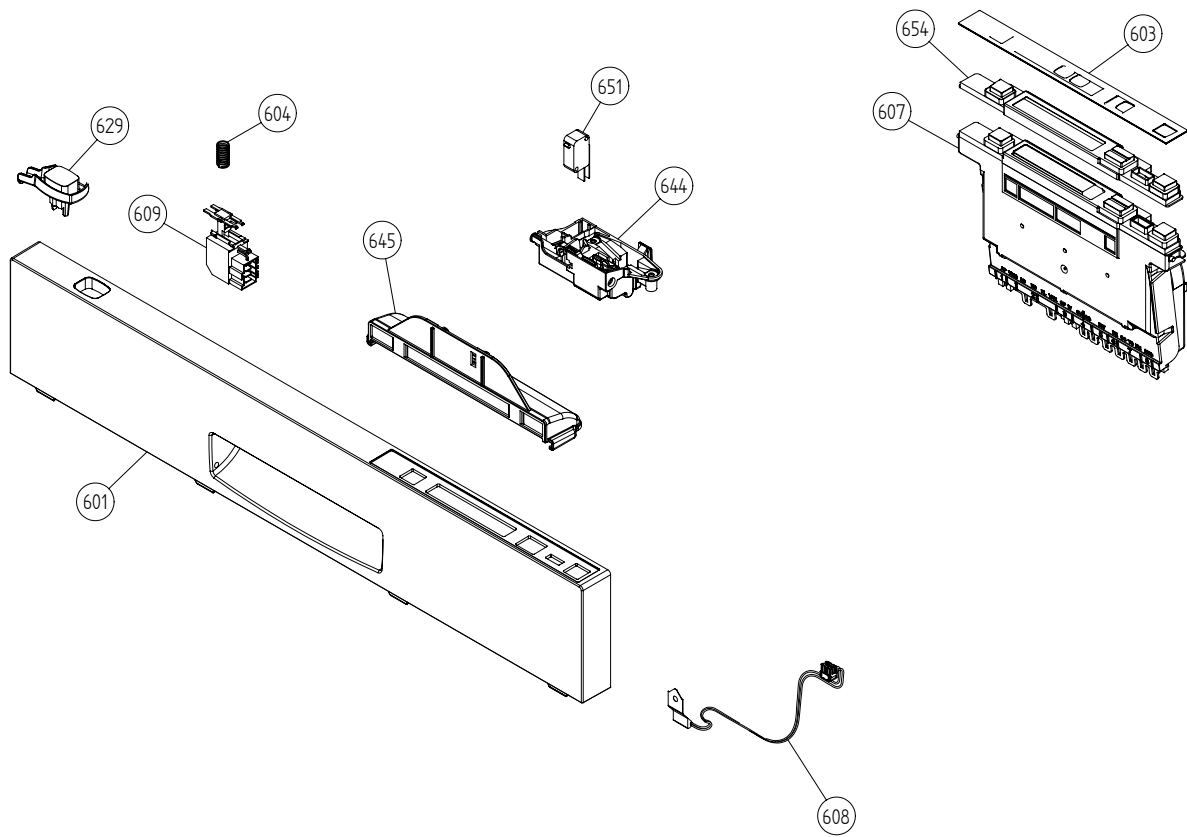

Control panel and related parts

ASKO, D3731 XL US - FI (DW20.4)

Pos	Spare part No.	Description	Qty	Comment
601	8078428-81-UL	PANEL ASKO 3731-353F GRAH. UL4	1 Pc's	
603	8074990	Decor Plate 353T/FI Grap	1 Pc's	
603	8075001	DECOR PLATE/2 ASKO 345T/FI GRA	1 Pc's	
604	8074277	SPRING MAIN SWITCH	1 Pc's	
607	8801303	CONTROL.UNIT DW 20.4 DUO USA	1 Pc's	
608	8073788	Thermistor	1 Pc's	
608-a	8076839	thermistor spacer	1 Pc's	
609	8073782	MAIN PUSH SWITCH	1 Pc's	
614	8075736	cable set	1 Pc's	
616	8075735	CABLE SET FLOW & PRESSURE	1 Pc's	
618	8075738	cable set power	1 Pc's	
620	8075730	cable set fan	1 Pc's	
622	8075731	CABLE SET DRAIN	1 Pc's	
629	8075078-81	Push Button Main Switch Graphi	1 Pc's	
644	8073670	Lock Complete Integrated	1 Pc's	
645	8073666	HANDLE INTEGRATED LOCK	1 Pc's	
645-a	8072439	Bolt Tension Strap W600s	2 Pc's	
651	8073836	MICROSWITCH DOOR	0 Pc's	
654	8075725-81	Push Button 353 T/FI	1 Pc's	
690	8078397	INSTRUCTIONS D3731-353F US ENG	1 Pc's	
690	8078398	INSTRUCTIONS D3731-353F USA FR	1 Pc's	
690	8078399	INSTRUCTIONS D3731-353F USA ES	1 Pc's