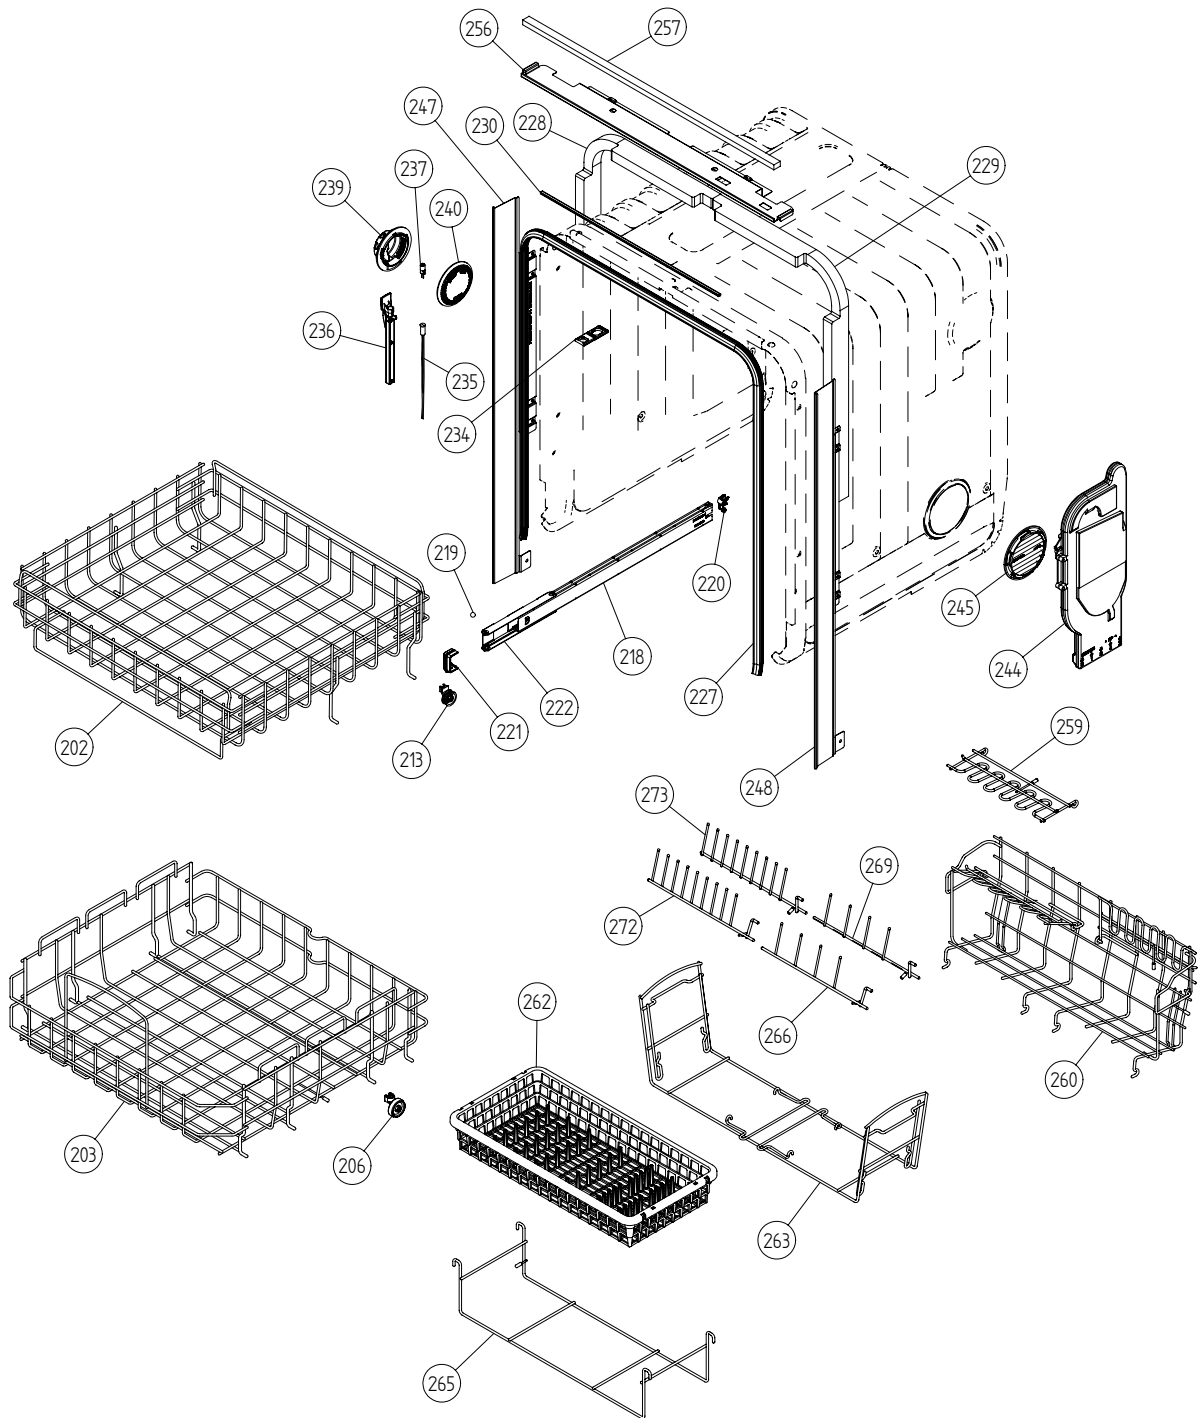

## Base and related parts

### ASKO, D3731 XL US - SSHDNL (DW20.4)

Pos	Spare part No.	Description	Qty	Comment
101	8074450	Bottom Outer DW20	1 Pc's	
101-a	8901104	Screw 20 Torx Machine	2 Pc's	
101-b	8901110	Screw w/ORing DW 05/06 25T	4 Pc's	
102	8073880	REAR PANEL	1 Pc's	
102-a	8902357	Screw	5 Pc's	
103	8074268	Sound Absorbtion Rear Panel	1 Pc's	
105	8074228	Foot	2 Pc's	
106	8073647	FOOT ADJUSTABLE FROM FRONT CPL	1 Pc's	
108	8073480	Toe Kick bracket Right & Left	2 Pc's	
111	8073481-49	Spring Kicking Plate L Gray	2 Pc's	
114	8060035	Sound absorbing slabcasing 05	1 Pc's	
115	8060034	Sound absorbing slabcasing 05	1 Pc's	
116	8058353	Sound Absorb Guard	1 Pc's	
118	8060038	Sound absorb slab motor 05	2 Pc's	
119	8074260	SOUND ABSORBTION PROFILE	1 Pc's	
121	8071255	Sound Ins Motor Comp Right	1 Pc's	
122	8071254	Sound Ins Motor Comp Left	1 Pc's	
125	8076822	GUARD PLATE	1 Pc's	
128	8075636	Rubber Hose	1 Pc's	
128-a	8052189	Hose Clamp Squeeze	2 Pc's	
133	8051957	Slide foot 02 DW	3 Pc's	
134	8076163-77	Door spring	1 Pc's	
134	8071323-77	DW Extra Heavy Duty Door Spr	1 Pc's	
135	8073774	Cord Set	1 Pc's	
135	8079046	CORD SET AMERICA	1 Pc's	
136	8079045	TERMINAL BLOCK D3000 W/ RFI	1 Pc's	
136-a	8902131	Screw	1 Pc's	
138	8073827	Inl Valve Security 120V Sens	1 Pc's	
138-a	8052189	Hose Clamp Squeeze	1 Pc's	
141	8073879	Fill hose quick connect	1 Pc's	
142	8006948	Grommet	1 Pc's	
144	8074585	Felt Kick Plate 05	1 Pc's	
148	8073506	KICK-PLATE USA 86CM	1 Pc's	
148	8073506-81	kick plate metallic	1 Pc's	
149	8054907	BRACKET LAMP SWITCH	1 Pc's	
149-a	8902087	Screw Plastic Housing 20 Torx	1 Pc's	
150	8073834	MICROSWITCH LIGHTING	1 Pc's	