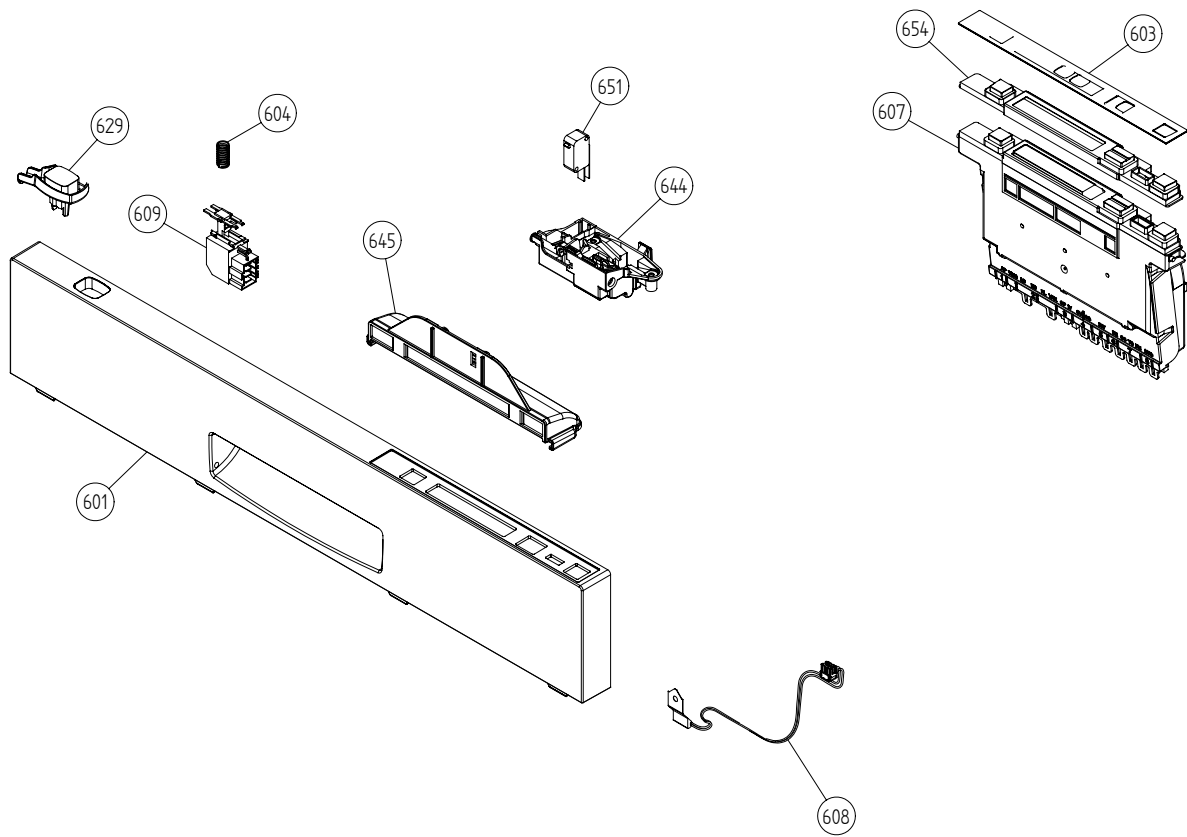

Control panel and related parts

ASKO, D3731 XL US - SSHDNL (DW20.4)

Pos	Spare part No.	Description	Qty	Comment
601	8078428-81-UL	PANEL ASKO 3731-353F GRAH. UL4	1 Pc's	
603	8074990	Decor Plate 353T/FI Grap	1 Pc's	
603	8075001	DECOR PLATE/2 ASKO 345T/FI GRA	1 Pc's	
604	8074277	SPRING MAIN SWITCH	1 Pc's	
607	8801303	CONTROL.UNIT DW 20.4 DUO USA	1 Pc's	
608	8073788	Thermistor	1 Pc's	
608-a	8076839	thermistor spacer	1 Pc's	
609	8073782	MAIN PUSH SWITCH	1 Pc's	
614	8075736	cable set	1 Pc's	
616	8075735	CABLE SET FLOW & PRESSURE	1 Pc's	
618	8075738	cable set power	1 Pc's	
620	8075730	cable set fan	1 Pc's	
622	8075731	CABLE SET DRAIN	1 Pc's	
629	8075078-81	Push Button Main Switch Graphi	1 Pc's	
644	8073670	Lock Complete Integrated	1 Pc's	
645	8073666	HANDLE INTEGRATED LOCK	1 Pc's	
645-a	8072439	Bolt Tension Strap W600s	2 Pc's	
651	8073836	MICROSWITCH DOOR	0 Pc's	
654	8075725-81	Push Button 353 T/FI	1 Pc's	
690	8078397	INSTRUCTIONS D3731-353F US ENG	1 Pc's	
690	8078398	INSTRUCTIONS D3731-353F USA FR	1 Pc's	
690	8078399	INSTRUCTIONS D3731-353F USA ES	1 Pc's