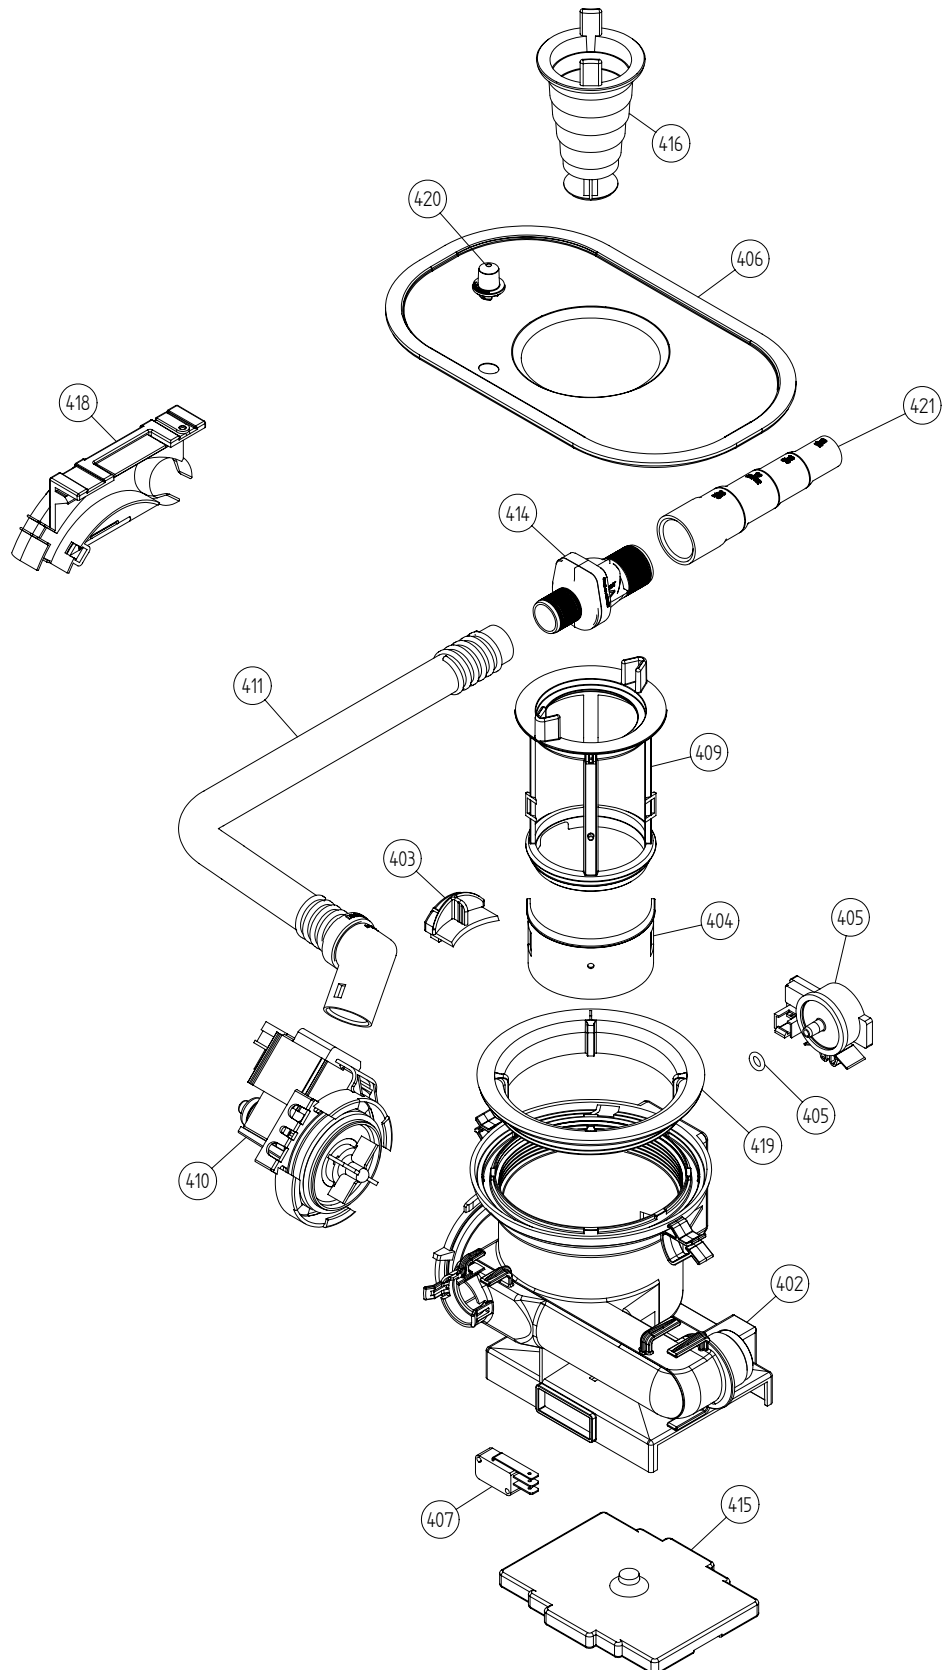

Bottom well and related parts

ASKO, D3731 XL US - SSHDNL (DW20.4)

Pos	Spare part No.	Description	Qty	Comment
402	8073691-77	Bottom Well Pressure Sensor	1 Pc's	
402-a	8073002	ORing	1 Pc's	
403	8057487-79	Sump Plug DW 05/06 Cleanout	1 Pc's	
404	8058454	Cover Str Basket 05/06 DW	1 Pc's	
405	8073839	Pressure Sensor	1 Pc's	
405-a	8074040	ORing	1 Pc's	
406	8074364	STRAINER DW20	1 Pc's	
406	8074252	Use 8074364	1 Pc's	
407	8073835	MICROSWITCH FLOAT	1 Pc's	
409	8073396-77	INSERT STRAINER BASKET	1 Pc's	
410	8073818	Drain Pump D3000 DW	1 Pc's	
410-a	8002584	ORing Drain Pump 05/06 DW	1 Pc's	
411	8074030	Outlet Hose D3000 DW	1 Pc's	
411-a	8052239	Hose Clamp Squeeze	1 Pc's	
411-b	8052430	Cable Strip	1 Pc's	
414	8801248	Check Valve Kit	1 Pc's	
414-a	8052239	Hose Clamp Squeeze	1 Pc's	
414-b	8053642	Hose Clip	1 Pc's	
415	8075110	FLOAT	1 Pc's	
416	8057972-77	Strainer Basket Grey 05/06 DW	1 Pc's	
418	8072528-77	Holder Outlet Hose	1 Pc's	
418-a	8053642	Hose Clip	1 Pc's	
418-b	8052239	Hose Clamp Squeeze	1 Pc's	
418-c	33700450	Cable Strip	1 Pc's	
418-d	8902072	Screw	1 Pc's	
419	8072848	Lockring Bottom Well	1 Pc's	
420	8074760-77	Ventilator	1 Pc's	
421	8075321	End Cuff	1 Pc's