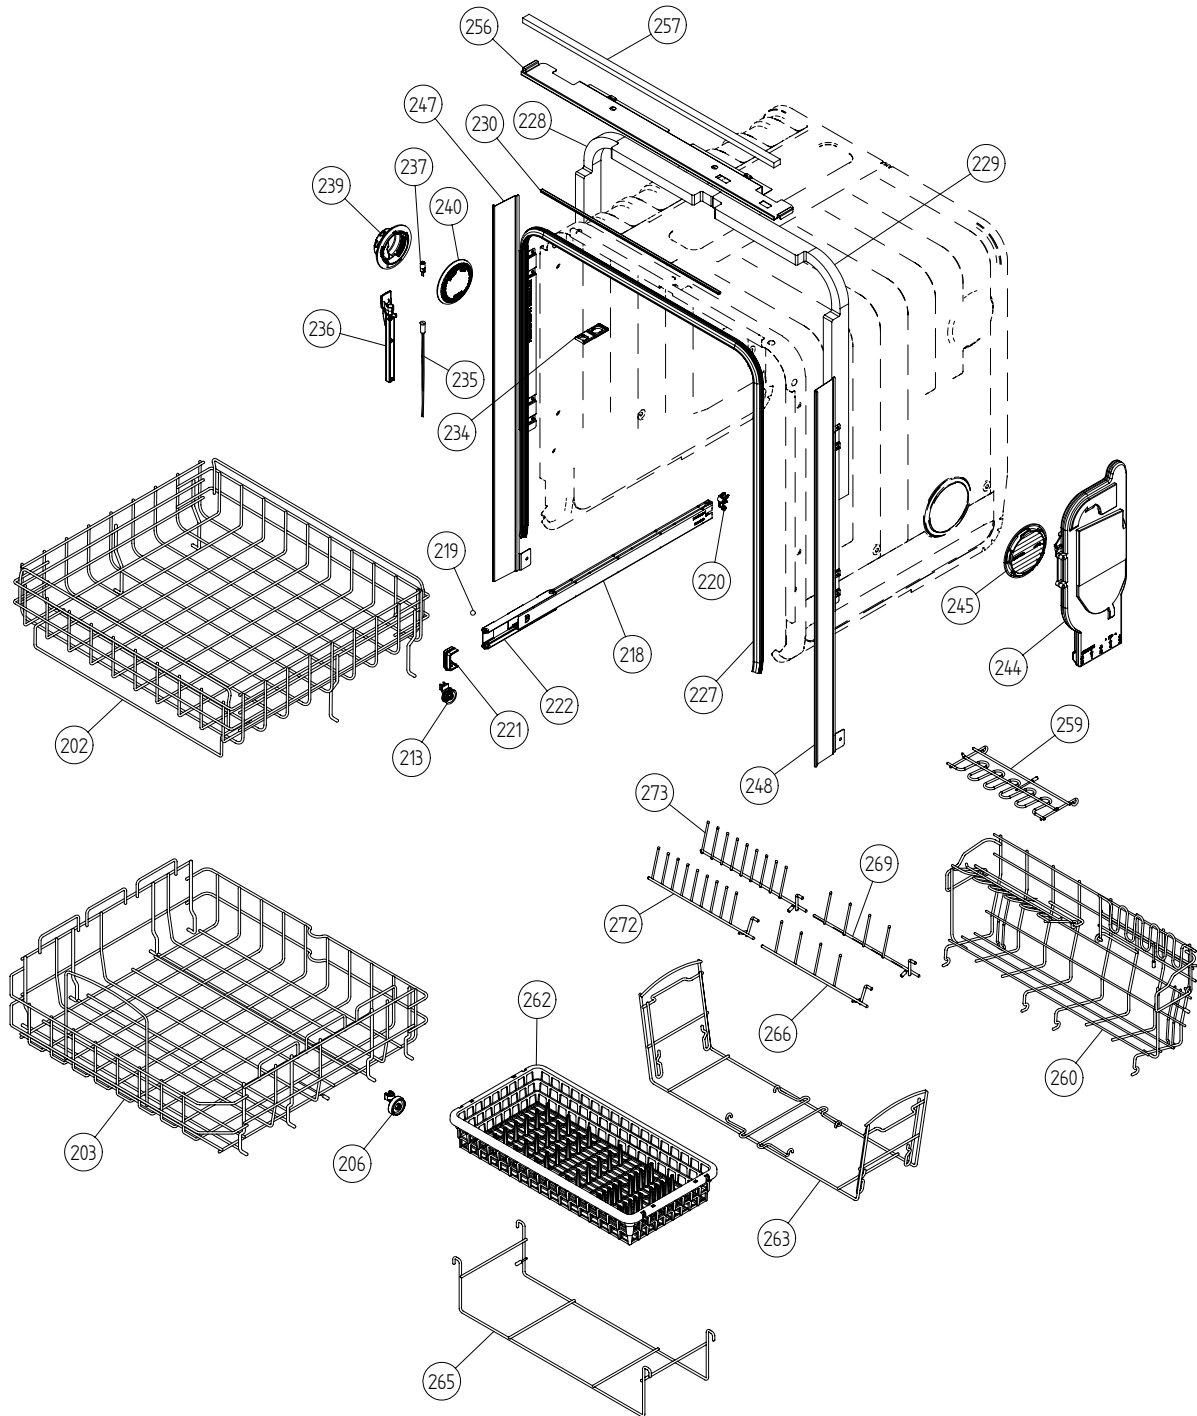

Base and related parts

ASKO, D3731 XL US - SSHDNL (DW20.4)

Pos	Spare part No.	Description	Qty	Comment
101	8074450	Bottom Outer DW20	1 Pc's	
101-a	8901104	Screw 20 Torx Machine	2 Pc's	
101-b	8901110	Screw w/ORing DW 05/06 25T	4 Pc's	
102	8073880	REAR PANEL	1 Pc's	
102-a	8902357	Screw	5 Pc's	
103	8074268	Sound Absorbtion Rear Panel	1 Pc's	
105	8074228	Foot	2 Pc's	
106	8073647	FOOT ADJUSTABLE FROM FRONT CPL	1 Pc's	
108	8073480	Toe Kick bracket Right & Left	2 Pc's	
111	8073481-49	Spring Kicking Plate L Gray	2 Pc's	
114	8060035	Sound absorbing slabcasing 05	1 Pc's	
115	8060034	Sound absorbing slabcasing 05	1 Pc's	
116	8058353	Sound Absorb Guard	1 Pc's	
118	8060038	Sound absorb slab motor 05	2 Pc's	
119	8074260	SOUND ABSORBTION PROFILE	1 Pc's	
121	8071255	Sound Ins Motor Comp Right	1 Pc's	
122	8071254	Sound Ins Motor Comp Left	1 Pc's	
125	8076822	GUARD PLATE	1 Pc's	
128	8075636	Rubber Hose	1 Pc's	
128-a	8052189	Hose Clamp Squeeze	2 Pc's	
133	8051957	Slide foot 02 DW	3 Pc's	
134	8076163-77	Door spring	1 Pc's	
134	8071323-77	DW Extra Heavy Duty Door Spr	1 Pc's	
135	8073774	Cord Set	1 Pc's	
135	8079046	CORD SET AMERICA	1 Pc's	
136	8079045	TERMINAL BLOCK D3000 W/ RFI	1 Pc's	
136-a	8902131	Screw	1 Pc's	
138	8073827	Inl Valve Security 120V Sens	1 Pc's	
138-a	8052189	Hose Clamp Squeeze	1 Pc's	
141	8073879	Fill hose quick connect	1 Pc's	
142	8006948	Grommet	1 Pc's	
144	8074585	Felt Kick Plate 05	1 Pc's	
148	8073506	KICK-PLATE USA 86CM	1 Pc's	
148	8073506-81	kick plate metallic	1 Pc's	
149	8054907	BRACKET LAMP SWITCH	1 Pc's	
149-a	8902087	Screw Plastic Housing 20 Torx	1 Pc's	
150	8073834	MICROSWITCH LIGHTING	1 Pc's	