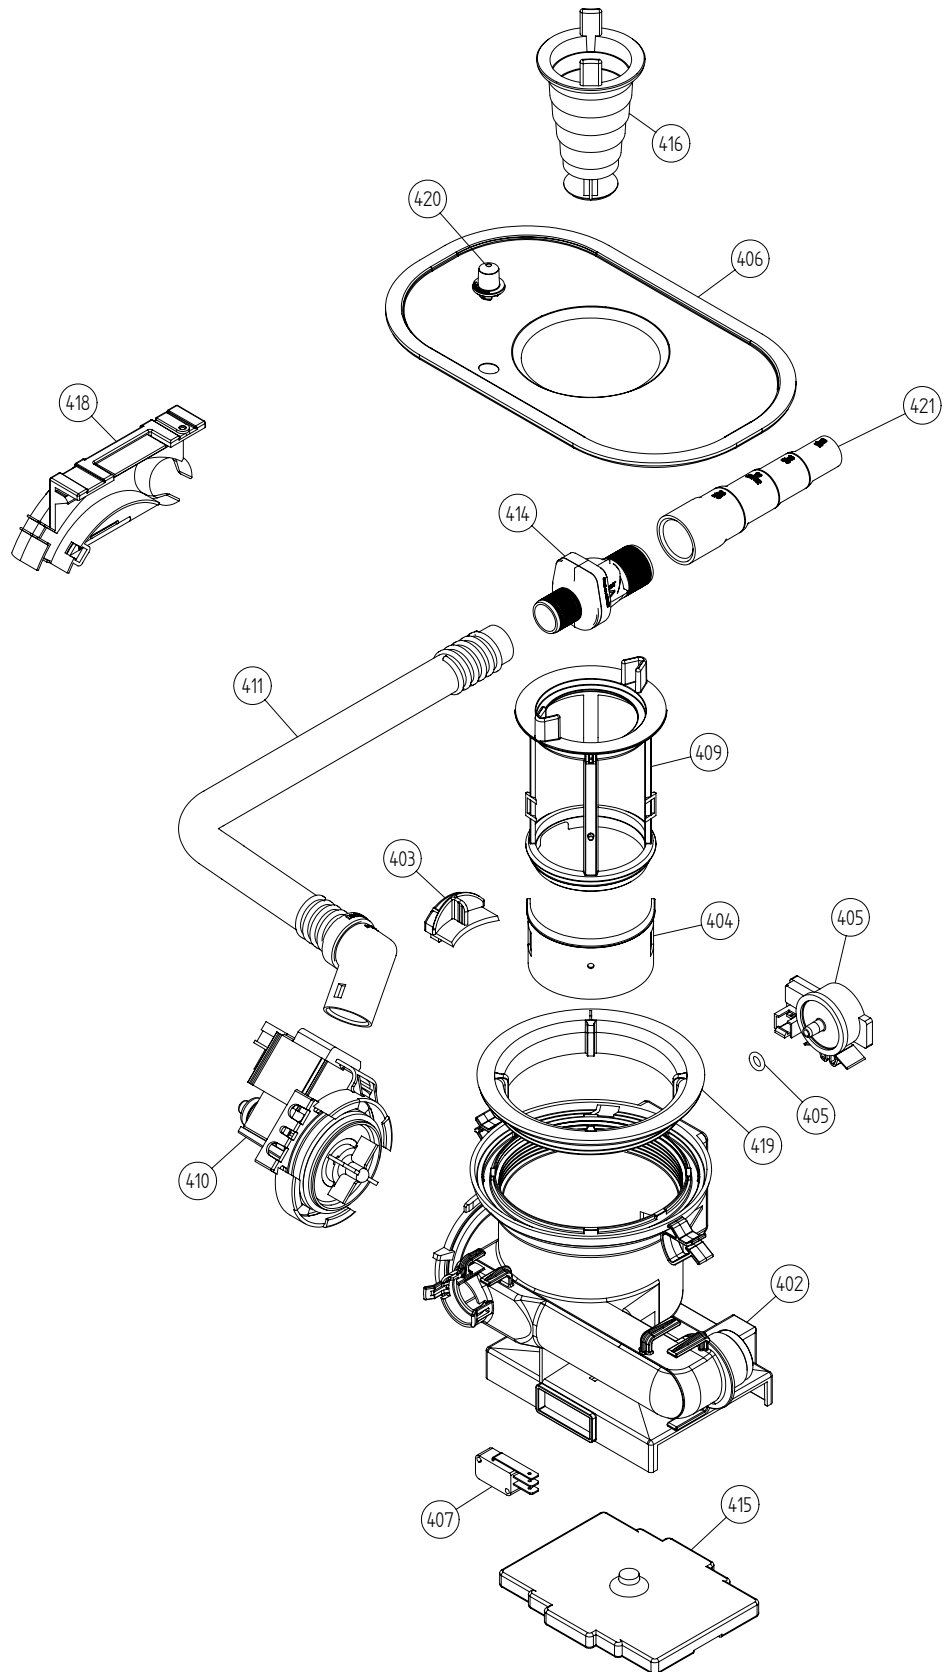

Bottom well and related parts

ASKO, D3731 XL US - SSHDNL (DW20.4)

Pos	Spare part No.	Description	Qty	Comment
402	8073691-77	Bottom Well Pressure Sensor	1 Pc's	
402-a	8073002	ORing	1 Pc's	
403	8057487-79	Sump Plug DW 05/06 Cleanout	1 Pc's	
404	8058454	Cover Str Basket 05/06 DW	1 Pc's	
405	8073839	Pressure Sensor	1 Pc's	
405-a	8074040	ORing	1 Pc's	
406	8074364	STRAINER DW20	1 Pc's	
406	8074252	Use 8074364	1 Pc's	
407	8073835	MICROSWITCH FLOAT	1 Pc's	
409	8073396-77	INSERT STRAINER BASKET	1 Pc's	
410	8073818	Drain Pump D3000 DW	1 Pc's	
410-a	8002584	ORing Drain Pump 05/06 DW	1 Pc's	
411	8074030	Outlet Hose D3000 DW	1 Pc's	
411-a	8052239	Hose Clamp Squeeze	1 Pc's	
411-b	8052430	Cable Strip	1 Pc's	
414	8801248	Check Valve Kit	1 Pc's	
414-a	8052239	Hose Clamp Squeeze	1 Pc's	
414-b	8053642	Hose Clip	1 Pc's	
415	8075110	FLOAT	1 Pc's	
416	8057972-77	Strainer Basket Grey 05/06 DW	1 Pc's	
418	8072528-77	Holder Outlet Hose	1 Pc's	
418-a	8053642	Hose Clip	1 Pc's	
418-b	8052239	Hose Clamp Squeeze	1 Pc's	
418-c	33700450	Cable Strip	1 Pc's	
418-d	8902072	Screw	1 Pc's	
419	8072848	Lockring Bottom Well	1 Pc's	
420	8074760-77	Ventilator	1 Pc's	
421	8075321	End Cuff	1 Pc's