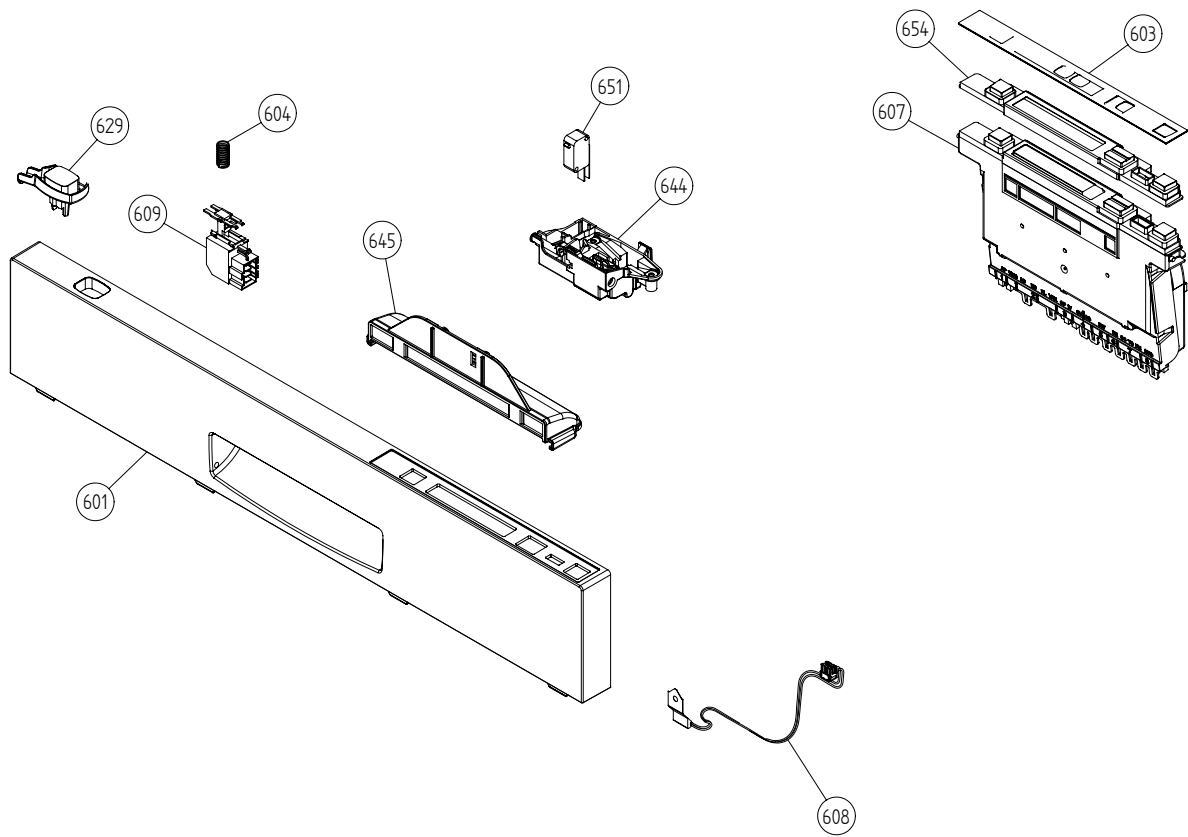

Control panel and related parts

ASKO, D3731 XL US - SSHDNL (DW20.4)

Pos	Spare part No.	Description	Qty	Comment
601	8078428-81-UL	PANEL ASKO 3731-353F GRAH. UL4	1 Pc's	
603	8074990	Decor Plate 353T/FI Grap	1 Pc's	
603	8075001	DECOR PLATE/2 ASKO 345T/FI GRA	1 Pc's	
604	8074277	SPRING MAIN SWITCH	1 Pc's	
607	8801303	CONTROL.UNIT DW 20.4 DUO USA	1 Pc's	
608	8073788	Thermistor	1 Pc's	
608-a	8076839	thermistor spacer	1 Pc's	
609	8073782	MAIN PUSH SWITCH	1 Pc's	
614	8075736	cablE set	1 Pc's	
616	8075735	CABLE SET FLOW & PRESSURE	1 Pc's	
618	8075738	cablE set power	1 Pc's	
620	8075730	cablE set fan	1 Pc's	
622	8075731	CABLE SET DRAIN	1 Pc's	
629	8075078-81	Push Button Main Switch Graphi	1 Pc's	
644	8073670	Lock Complete Integrated	1 Pc's	
645	8073666	HANDLE INTEGRATED LOCK	1 Pc's	
645-a	8072439	Bolt Tension Strap W600s	2 Pc's	
651	8073836	MICROSWITCH DOOR	0 Pc's	
654	8075725-81	Push Button 353 T/FI	1 Pc's	
690	8078397	INSTRUCTIONS D3731-353F US ENG	1 Pc's	
690	8078398	INSTRUCTIONS D3731-353F USA FR	1 Pc's	
690	8078399	INSTRUCTIONS D3731-353F USA ES	1 Pc's