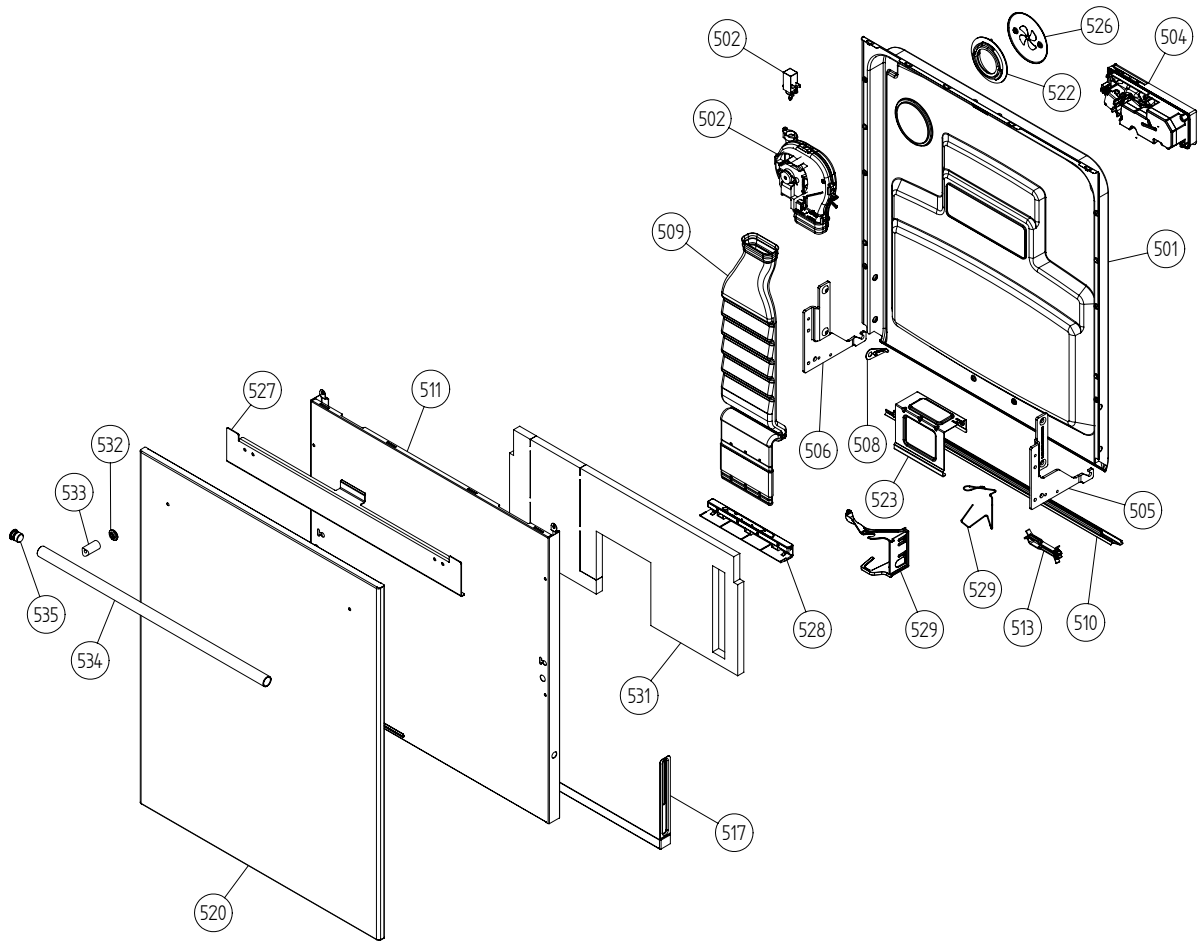

Inner door, panel and related parts

ASKO, D3731 XL US - SSHDNL (DW20.4)

Pos	Spare part No.	Description	Qty	Comment
501	8801254	Inner Door 3251XL	1 Pc's	
501-a	8900646	Screw 20 Torx SS	6 Pc's	
501-b	8902121	Screw	4 Pc's	
502	8073851	Fan Complete 120V	1 Pc's	
502-a	8058501	ORing Turbo Fan Dry 05/06 DW	1 Pc's	
502-b	8052778	WAX MOTOR DW 05/06	1 Pc's	
504	8073803	Combidisp Reed Reay 120V	1 Pc's	
504-a	8071916	Subs to 8071918	1 Pc's	
504-b	8071917	CAP RINSE AGENT	1 Pc's	
504-c	8071918	Detergent Lid Complete	1 Pc's	
504-d	8072288	Sealing Strip Combbidisp	1 Pc's	
504-f	8902087	Screw Plastic Housing 20 Torx	6 Pc's	
505	8057524	Hinge Right DW 05/06	1 Pc's	
505-a	8057530	Screw hinge 05	1 Pc's	
505-b	33500262	Nut Term Block	1 Pc's	
506	8057525	Hinge left DW 05/06	1 Pc's	
506-a	8057530	Screw hinge 05	1 Pc's	
506-b	33500262	Nut Term Block	1 Pc's	
507	8057530	Screw hinge 05	2 Pc's	
507-a	33500262	Nut Term Block	2 Pc's	
508	8057948	Slide washer hinge bearing 05	2 Pc's	
509	8057963-P	Air Channel Adj 1895 FI	1 Pc's	
510	8060254	Lower SealInner Door 05/06 DW	1 Pc's	
511	8074800-PT	DOOR OUTER LONG INT. ADJUST.	1 Pc's	
511	8074800-PT-81	Outer door long 3000XL	1 Pc's	
511-a	8900646	Screw 20 Torx SS	6 Pc's	
513	8074015	CABLE BRACKET DOOR	1 Pc's	
517	8074012-81	Adj Frame Air Channel	1 Pc's	
517-a	8902133	Screw	2 Pc's	
520	8075678-95	Cover sheet XL	1 Pc's	
520-a	8900254	Screw	4 Pc's	
520-b	8902357	Screw	2 Pc's	
522	8057964	Locking ring turbo fan 05	1 Pc's	
522-a	8902085	Screw 20T for Plastic	2 Pc's	
523	8057983	Brace	1 Pc's	
523-a	8900646	Screw 20 Torx SS	2 Pc's	
523-b	8902357	Screw	2 Pc's	
526	8058484	SS Coverplate Turbo Fan DW	1 Pc's	
526-a	8902085	Screw 20T for Plastic	2 Pc's	
527	8074591	REINFORCEMENT FRONT SHEET DW20	1 Pc's	
528	8072732-33	Nozzle Air Duct	1 Pc's	
529	8073612	BRACKET FOR HARNESS	1 Pc's	
529	8074278	Bracket for harness	1 Pc's	
531	8074258	Sound Absorbion Outer Door	1 Pc's	
532	8075390	BUSHING Repl.by 8075988	2 Pc's	
533	8075988	Crossbar handle 3000XL	2 Pc's	
534	8072435	Handle for 05/06 DW	1 Pc's	
534-a	8072439	Bolt Tension Strap W600s	2 Pc's	
535	8075836	End Plugs for Handle	1 Pc's	
535-a	8901774	ORing	1 Pc's