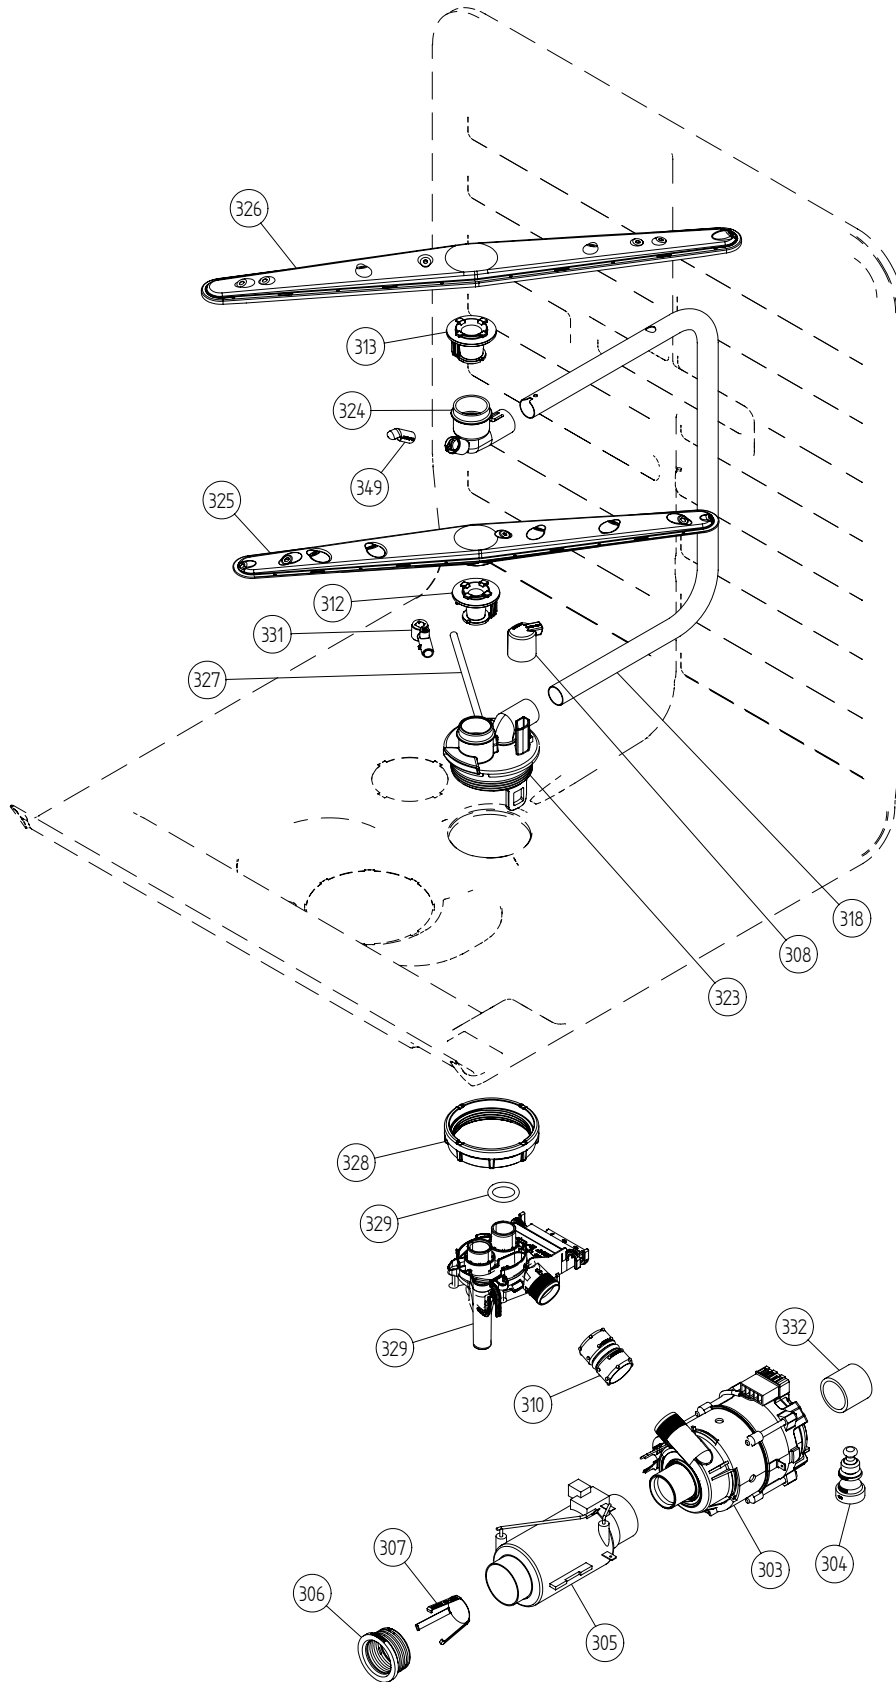

Baskets and related parts

ASKO, D3731 XL US - SSHDNL (DW20.4)

Pos	Spare part No.	Description	Qty	Comment
201	8057056	-	1 Pc's	Not a spare part
202	8076637-36	UPPERBASKET DUO D-GREY	1 Pc's	
203	8071683-36	LOW. BASKET DETAL D-GREY DW95	1 Pc's	
206	8078641-77	Rack Wheels Lower 05/06 DW	8 Pc's	
213	8058498-77	Wheel Upper Basket 05/06 DW	4 Pc's	
218	8057052	Guide Rail 05 06 DW	2 Pc's	
219	8057977	Bearing Upper Rail 05/06 DW	8 Pc's	
220	8057978-77	Rail Stop Back Grey 05/06 DW	2 Pc's	
221	8057979-77	Rack Stop Grey 05/06 DW	2 Pc's	
222	8058638-77	Ball Holder Upper Rail DW	2 Pc's	
225	8057978-77	Rail Stop Back Grey 05/06 DW	2 Pc's	
227	8057489-E	Door strip 3000xl	1 Pc's	
230	8071257	Edge Guard	1 Pc's	
234	8070649	Lock Hitch Int	1 Pc's	
234-a	8070648	Lock Washer Int	1 Pc's	Part of 8070469
234-b	8901104	Screw 20 Torx Machine	1 Pc's	
235	8075728	Cable set lighting	1 Pc's	
236	8073674	Cable Channel	1 Pc's	
237	8073830	Halogen Lamp	1 Pc's	
239	8072426	Lamp Guard	1 Pc's	
239-a	8901765	ORing det Comp 03/04 DW	1 Pc's	
240	8072425	Lamp Chimney	1 Pc's	
244	8057514	Sub To 8801234	1 Pc's	
244-a	8052189	Hose Clamp Squeeze	1 Pc's	
245	8057536-77	Lockring Airbreak Gray	1 Pc's	
247	8074342-E-95	Trim strip left 3000xl	1 Pc's	
247-a	8900646	Screw 20 Torx SS	2 Pc's	
248	8074343-E-95	Trim strip right 3000xl	1 Pc's	
248-a	8900646	Screw 20 Torx SS	2 Pc's	
256	8075663-95	trim rail 3000xl	1 Pc's	
257	8075664	sealing stripe 3000xl	1 Pc's	
259	8076619-36	wine glass cup shelf divider	4 Pc's	
260	8076636-36	INSERT GLASS DUO	1 Pc's	
262	8076639-77	BASKET FOR HEAVY CUTLERYS	1 Pc's	
263	8076635-36	INSERT LOWER BASKET DFP	1 Pc's	
265	8076638-36	MOVABLE INSERT FOR BASKET	1 Pc's	
266	8076626-36	PIN ROW DIVISIBLE THIN RF	1 Pc's	
269	8076627-36	PIN ROW DIVISIBLE THIN RR	1 Pc's	
272	8076622-36	PIN ROW DIVISIBLE RF	1 Pc's	Not for all models
273	8076623-36	PIN ROW DIVISIBLE RR	1 Pc's	Not for all models