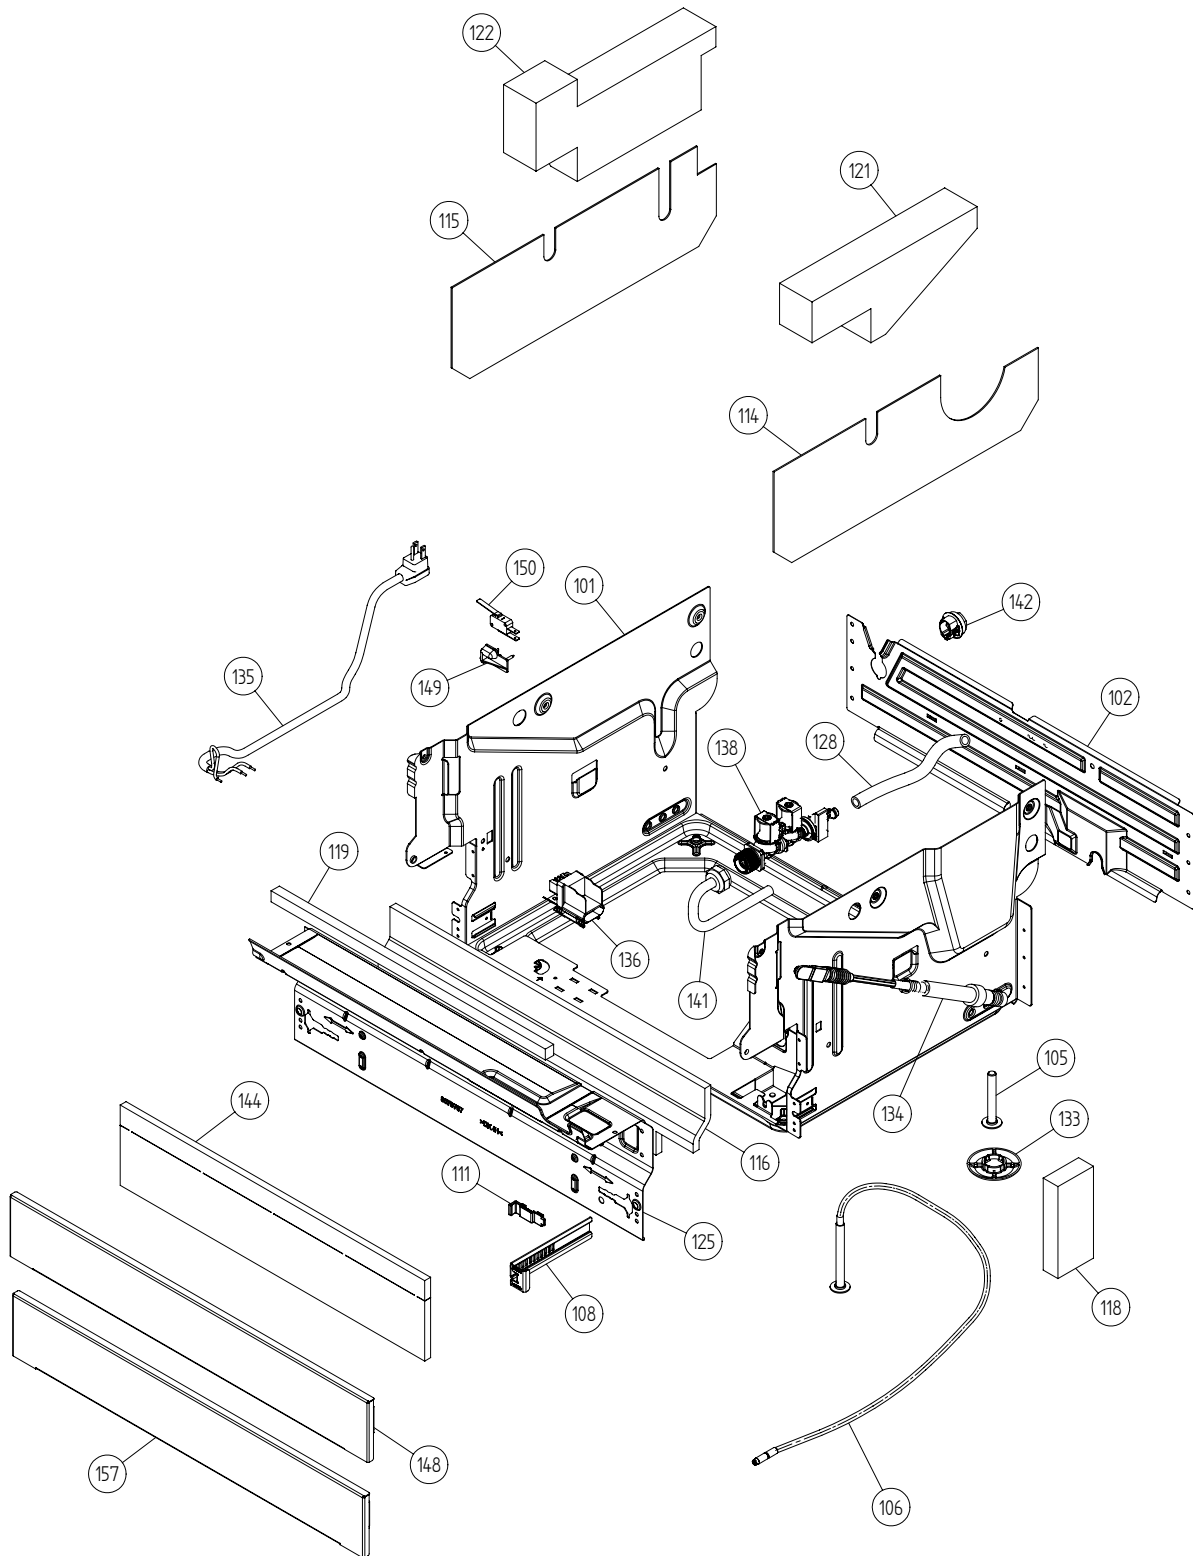

Base and related parts

ASKO, D3731 XL US - SSHDNL (DW20.4)

Pos	Spare part No.	Description	Qty	Comment
101	8074450	Bottom Outer DW20	1 Pc's	
101-a	8901104	Screw 20 Torx Machine	2 Pc's	
101-b	8901110	Screw w/ORing DW 05/06 25T	4 Pc's	
102	8073880	REAR PANEL	1 Pc's	
102-a	8902357	Screw	5 Pc's	
103	8074268	Sound Absorbtion Rear Panel	1 Pc's	
105	8074228	Foot	2 Pc's	
106	8073647	FOOT ADJUSTABLE FROM FRONT CPL	1 Pc's	
108	8073480	Toe Kick bracket Right & Left	2 Pc's	
111	8073481-49	Spring Kicking Plate L Gray	2 Pc's	
114	8060035	Sound absorbing slabcasing 05	1 Pc's	
115	8060034	Sound absorbing slabcasing 05	1 Pc's	
116	8058353	Sound Absorb Guard	1 Pc's	
118	8060038	Sound absorb slab motor 05	2 Pc's	
119	8074260	SOUND ABSORBTION PROFILE	1 Pc's	
121	8071255	Sound Ins Motor Comp Right	1 Pc's	
122	8071254	Sound Ins Motor Comp Left	1 Pc's	
125	8076822	GUARD PLATE	1 Pc's	
128	8075636	Rubber Hose	1 Pc's	
128-a	8052189	Hose Clamp Squeeze	2 Pc's	
133	8051957	Slide foot 02 DW	3 Pc's	
134	8076163-77	Door spring	1 Pc's	
134	8071323-77	DW Extra Heavy Duty Door Spr	1 Pc's	
135	8073774	Cord Set	1 Pc's	
135	8079046	CORD SET AMERICA	1 Pc's	
136	8079045	TERMINAL BLOCK D3000 W/ RFI	1 Pc's	
136-a	8902131	Screw	1 Pc's	
138	8073827	Inl Valve Security 120V Sens	1 Pc's	
138-a	8052189	Hose Clamp Squeeze	1 Pc's	
141	8073879	Fill hose quick connect	1 Pc's	
142	8006948	Grommet	1 Pc's	
144	8074585	Felt Kick Plate 05	1 Pc's	
148	8073506	KICK-PLATE USA 86CM	1 Pc's	
148	8073506-81	kick plate metallic	1 Pc's	
149	8054907	BRACKET LAMP SWITCH	1 Pc's	
149-a	8902087	Screw Plastic Housing 20 Torx	1 Pc's	
150	8073834	MICROSWITCH LIGHTING	1 Pc's	