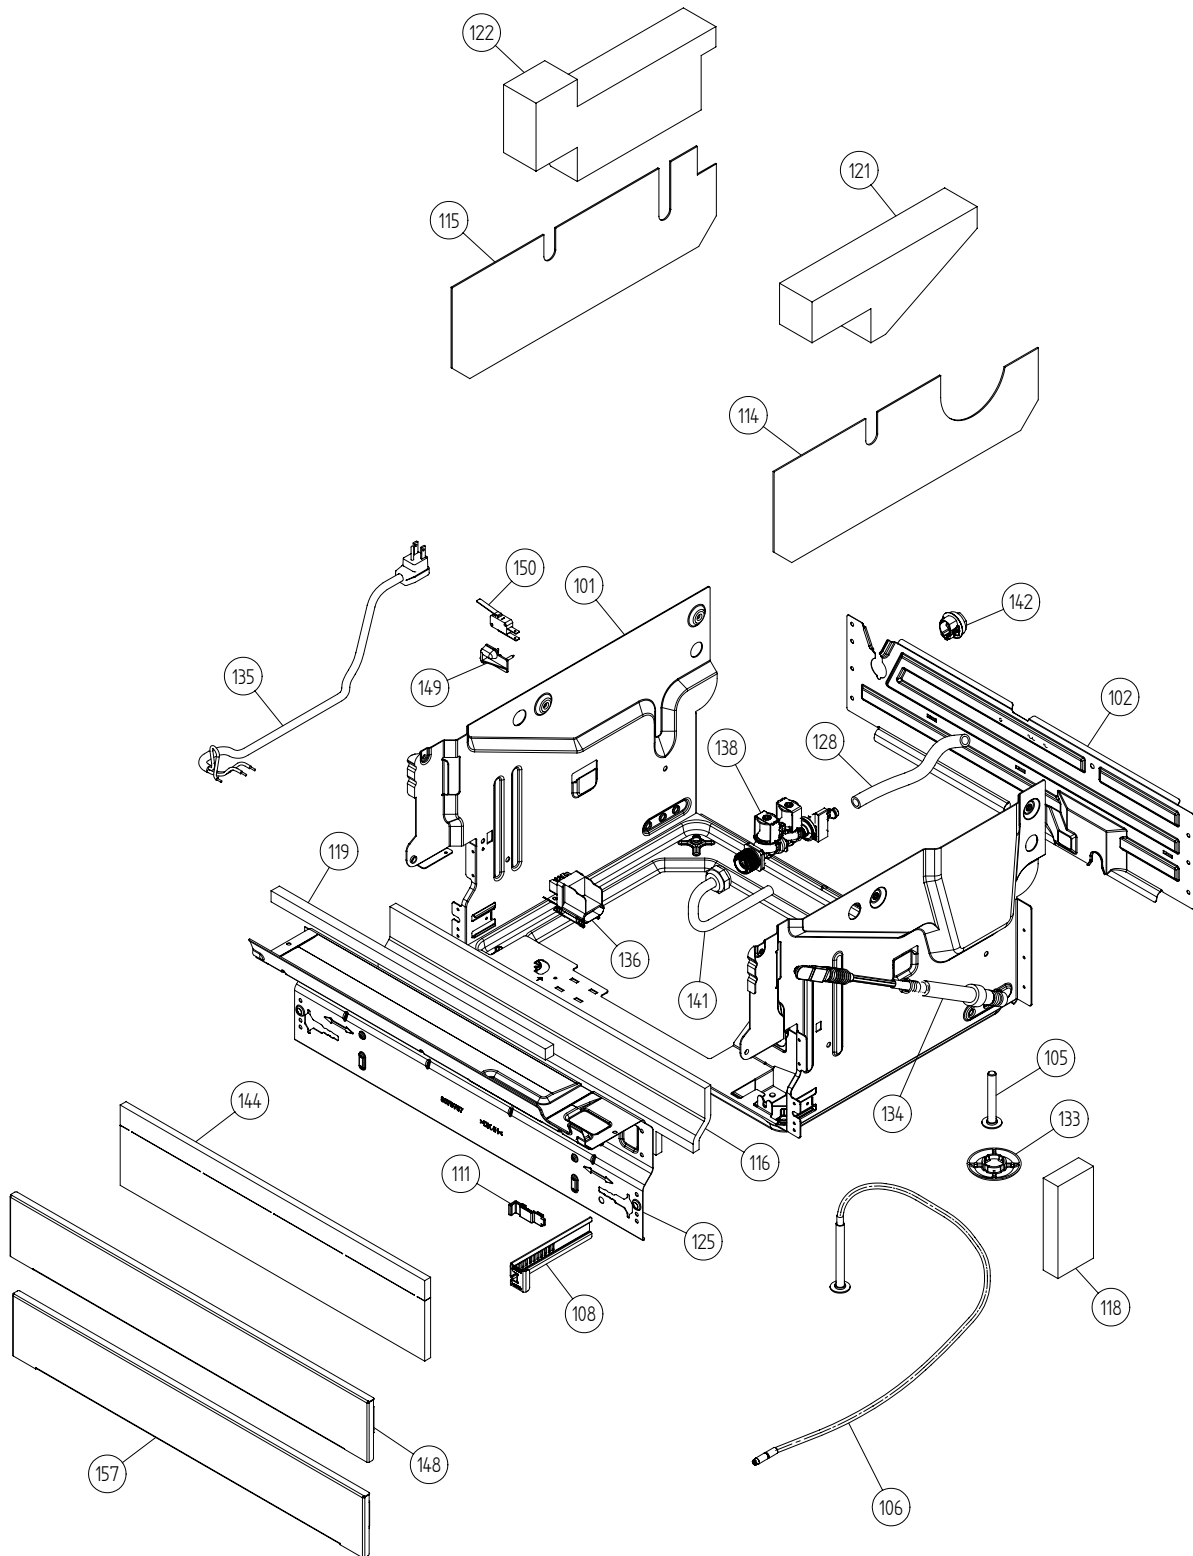

## Base and related parts

### ASKO, D3731 XL US - SSHDNL (DW20.4)

Pos	Spare part No.	Description	Qty	Comment
101	8074450	Bottom Outer DW20	1 Pc's	
101-a	8901104	Screw 20 Torx Machine	2 Pc's	
101-b	8901110	Screw w/ORing DW 05/06 25T	4 Pc's	
102	8073880	REAR PANEL	1 Pc's	
102-a	8902357	Screw	5 Pc's	
103	8074268	Sound Absorbtion Rear Panel	1 Pc's	
105	8074228	Foot	2 Pc's	
106	8073647	FOOT ADJUSTABLE FROM FRONT CPL	1 Pc's	
108	8073480	Toe Kick bracket Right & Left	2 Pc's	
111	8073481-49	Spring Kicking Plate L Gray	2 Pc's	
114	8060035	Sound absorbing slabcasing 05	1 Pc's	
115	8060034	Sound absorbing slabcasing 05	1 Pc's	
116	8058353	Sound Absorb Guard	1 Pc's	
118	8060038	Sound absorb slab motor 05	2 Pc's	
119	8074260	SOUND ABSORBTION PROFILE	1 Pc's	
121	8071255	Sound Ins Motor Comp Right	1 Pc's	
122	8071254	Sound Ins Motor Comp Left	1 Pc's	
125	8076822	GUARD PLATE	1 Pc's	
128	8075636	Rubber Hose	1 Pc's	
128-a	8052189	Hose Clamp Squeeze	2 Pc's	
133	8051957	Slide foot 02 DW	3 Pc's	
134	8076163-77	Door spring	1 Pc's	
134	8071323-77	DW Extra Heavy Duty Door Spr	1 Pc's	
135	8073774	Cord Set	1 Pc's	
135	8079046	CORD SET AMERICA	1 Pc's	
136	8079045	TERMINAL BLOCK D3000 W/ RFI	1 Pc's	
136-a	8902131	Screw	1 Pc's	
138	8073827	Inl Valve Security 120V Sens	1 Pc's	
138-a	8052189	Hose Clamp Squeeze	1 Pc's	
141	8073879	Fill hose quick connect	1 Pc's	
142	8006948	Grommet	1 Pc's	
144	8074585	Felt Kick Plate 05	1 Pc's	
148	8073506	KICK-PLATE USA 86CM	1 Pc's	
148	8073506-81	kick plate metallic	1 Pc's	
149	8054907	BRACKET LAMP SWITCH	1 Pc's	
149-a	8902087	Screw Plastic Housing 20 Torx	1 Pc's	
150	8073834	MICROSWITCH LIGHTING	1 Pc's	