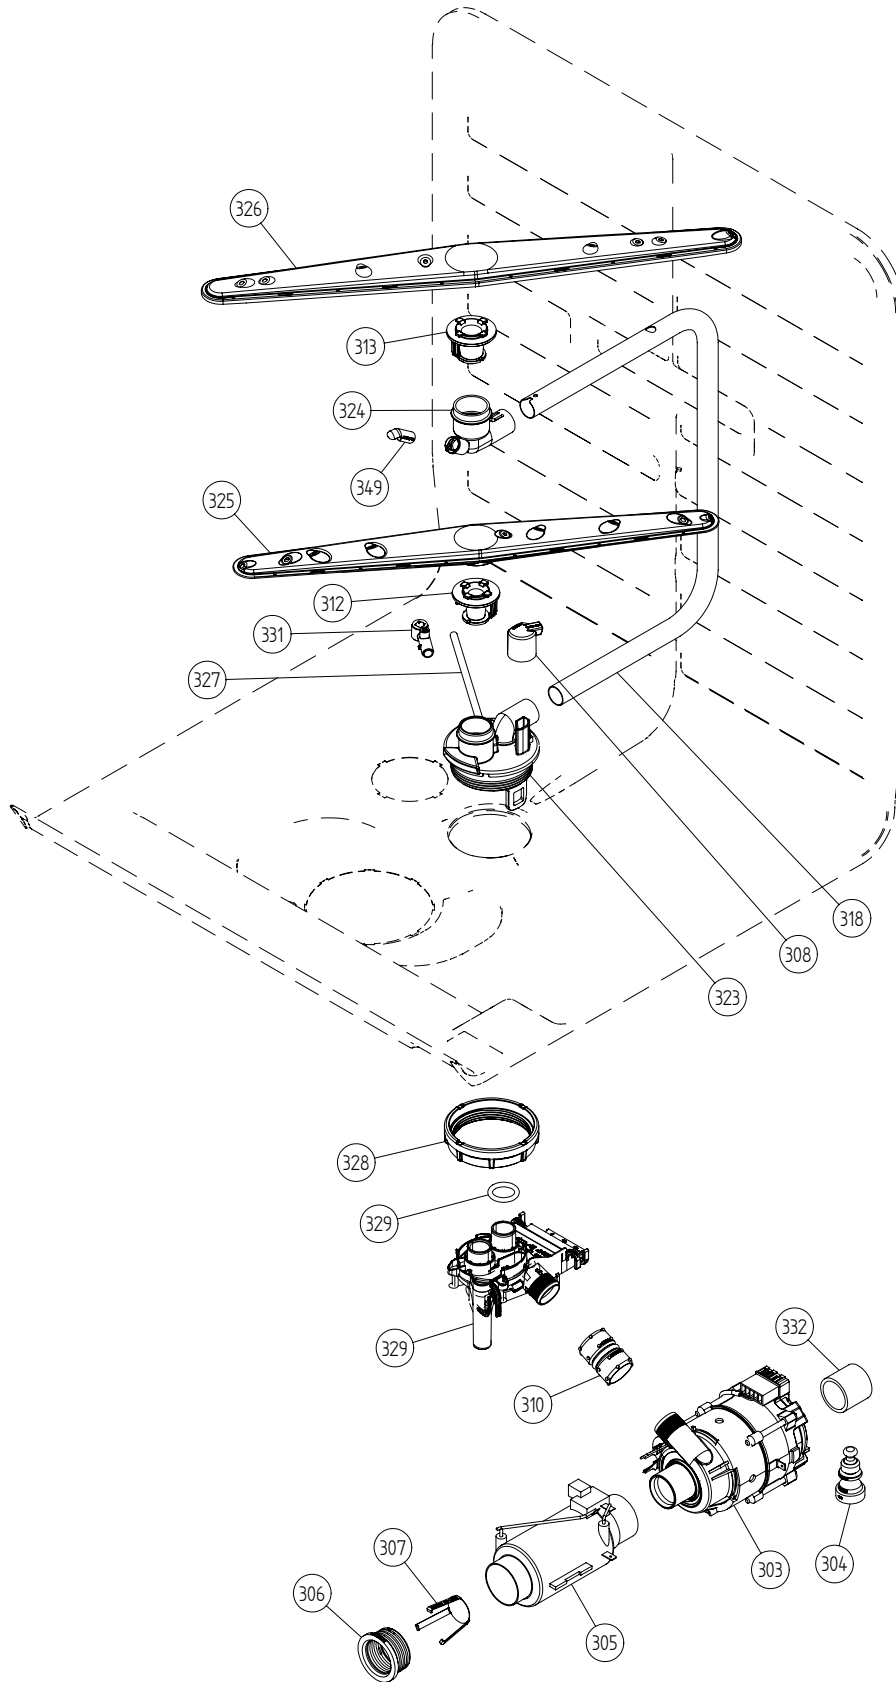

Wash System

ASKO, D3731 XL US - SSHDNL (DW20.4)

Pos	Spare part No.	Description	Qty	Comment
301	8073502	-	1 Pc's	Not to be ordered
303	8073813	Circ Pump 120V 60HZ	1 Pc's	
303-a	8075380	capacitor D3000	1 Pc's	
304	8075130	Rubber Damper Circ Pump	1 Pc's	
305	8073785	Heating Element 1200W 120V	1 Pc's	
306	8073702	Element Transmutation	2 Pc's	
307	8075070	INSERT FOR HEATER	1 Pc's	
308	8073385-77	Cup Drainage Gray	1 Pc's	
310	8072888	Hose Circ Pump	1 Pc's	
310-a	8056491	Hose Clamp Squeeze	2 Pc's	
312	8076901-77	Spray arm bearing	1 Pc's	
312	8072728-77	Spray Arm Bearing L Gray	1 Pc's	
313	8072731-77	Subs to 8801268	1 Pc's	
313	8076903-77	Subs to 8801268	1 Pc's	
313	8801268	Spray arm bearing kit	1 Pc's	
318	8073380	SPRAY PIPE DUO Ø18	1 Pc's	
323	8076900-L-77	Spray tower	1 Pc's	
323	8801270	Spray arm bearing kit	1 Pc's	
323-a	8901765	ORing det Comp 03/04 DW	1 Pc's	
324	8801268	Spray arm bearing kit	1 Pc's	
324	8076902-L-77	Spray tower	1 Pc's	
325	8072891	Spray Arm Lower Complete	1 Pc's	
326	8072894	Spray Arm Upper Complete	1 Pc's	
327	8073381	Tube Pot Rinse	1 Pc's	
327-a	8902085	Screw 20T for Plastic	2 Pc's	
328	8071607	Lockring Spray Pipe Bearing	1 Pc's	
329	8073823	INTERMEDIATE Repl.by 8075936	1 Pc's	
329	8075936	subs to 8073823	1 Pc's	
329-a	8075071	ORing	2 Pc's	
331	8072543-77	Spray Nozzle	1 Pc's	For part no 8073381 and 8072730-L-77
332	8075420	Hose	1 Pc's	
332-a	8052189	Hose Clamp Squeeze	2 Pc's	
349	8076617-77	SPRAY NOZZLE DUODISH UL4	1 Pc's