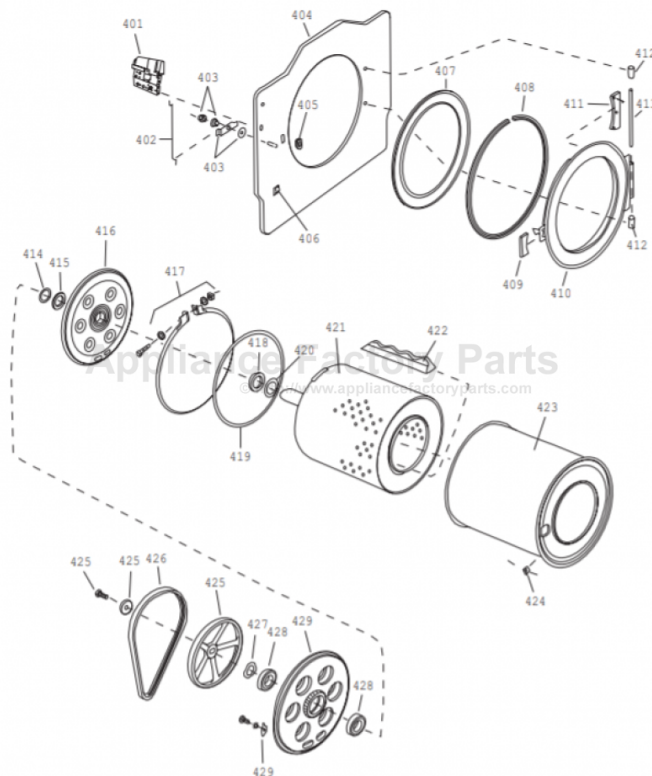

[Find Your ASKO Washer Parts - Select From 53 Models](#)

----- Manual continues below -----