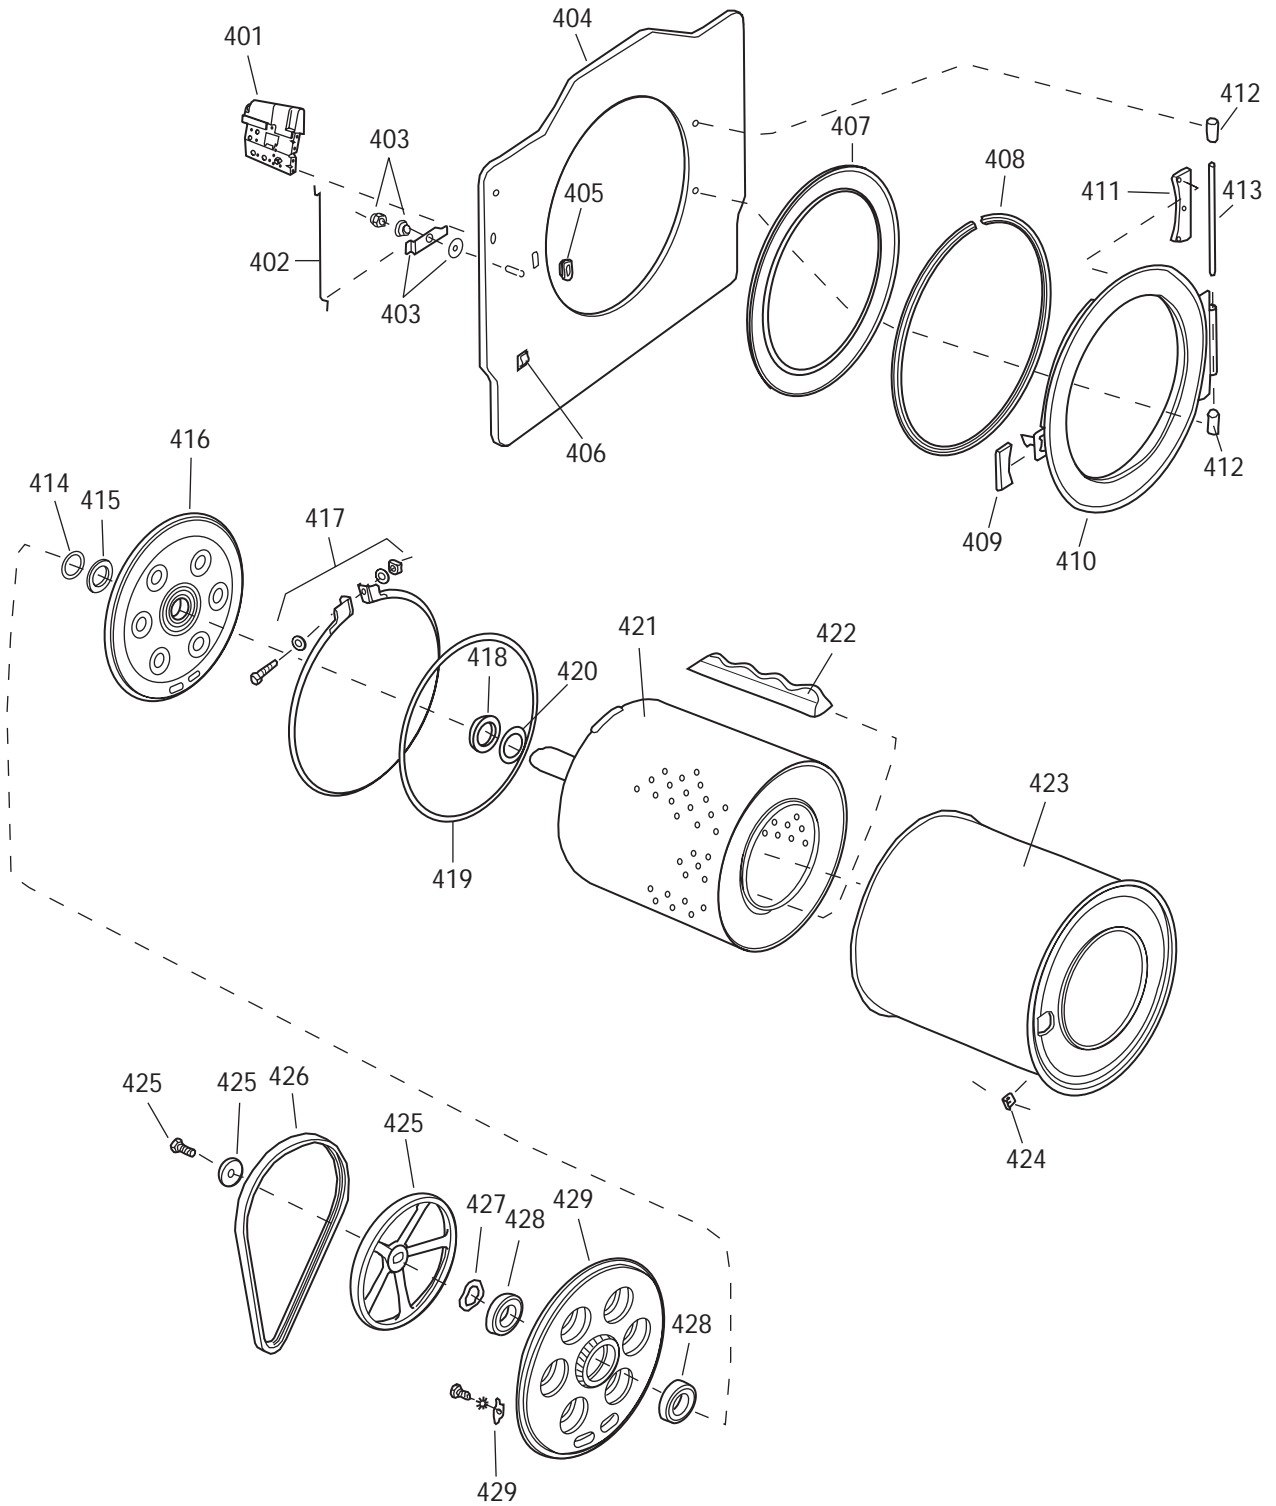

Cylinder & Container

ASKO, 11505 US - white (WM140US)

Pos	Spare part No.	Description	Qty	Comment
401	8055473	Door Switch - DW 05/06	1 Pc's	
401	8057594	LOCK COMPL. FRONTWASHER	1 Pc's	
401-a	8902362	Screw 20 Torx Self Tapping	4 Pc's	
402	8007879	Pull Rod	1 Pc's	
403	8055209	Lock Release	1 Pc's	
403-a	33202756	Bushing Door Lock 03/05	1 Pc's	
403-b	33256918	Spacer - Door Lock	1 Pc's	
403-c	8901192	Locking Nut WM 03/05	1 Pc's	
404	8008149-0	Cover Plate White	1 Pc's	
404-a	33525519	WASHER 5.3X13X1.0 FZB	2 Pc's	
404-b	8900950	SCREW M6S 8.8 M5X8 S-LOCK	2 Pc's	
405	33302953-0	Bushing Door Catch WM 03/04/05	1 Pc's	
406	8002498	Cable Bracket	1 Pc's	
407	8056351	NLA - Door Seal Washer 02/05	1 Pc's	
408	33303048	LockRing Door Seal WM 03/04/05	1 Pc's	
409	8059690-0	Cover door latch 05 Laundry	1 Pc's	
410	8801106-0	Glass Door Comp. WM03/04/05	Pc's	
410	8801106-0	Glass Door Comp. WM03/04/05	Pc's	
411	8062994	Hinge Glass Door 03/05 WM	1 Pc's	
411-a	33451808	Screw	3 Pc's	
412	8801177	Hinge Bushing Serv. Kit	1 Pc's	
413	8050583	Door Hinge Shaft WM 03/04	1 Pc's	
414	8056324	O-Ring 10504	1 Pc's	
415	8056323	Throw Ring WM90 A 100A 120A	1 Pc's	
416	8058380	Rear Part Cont.	1 Pc's	
417	8801105	Svc. Kit WM 200	1 Pc's	
418	8056309	VRing WM80A/90/90A/100A/140A	1 Pc's	
419	8062049	Seal Rear Washer Pane WM	1 Pc's	
421	8056316	Cylinda Out 10504	1 Pc's	
422	8053858	Drum Paddle WM 04/05	3 Pc's	
422-a	8902090	Screw	3 Pc's	
423	8056414	container 10504	1 Pc's	
424	8055677	Holder - Cover Plate	4 Pc's	
424-a	8901002	Screw	4 Pc's	
424-b	8901430	Spring Washer	4 Pc's	
425	8056376	Pulley for Drum WM	1 Pc's	
425-a	8057209	Washer Level Leg DW	1 Pc's	
425-b	8901052	Screw	1 Pc's	
426	8052054	Belt Antistatic WM200 A	1 Pc's	
427	8056810	Wave Washer - WM	1 Pc's	
428	8056314	Bearing Comp. WM Rear Panel	2 Pc's	
429	8056311	Rear Wall - 10504	1 Pc's	
429-a	33700183	Terminal	1 Pc's	
429-b	8901097	Screw Terminal	1 Pc's	
429-c	8901413	Lock Washer laundry tops	1 Pc's