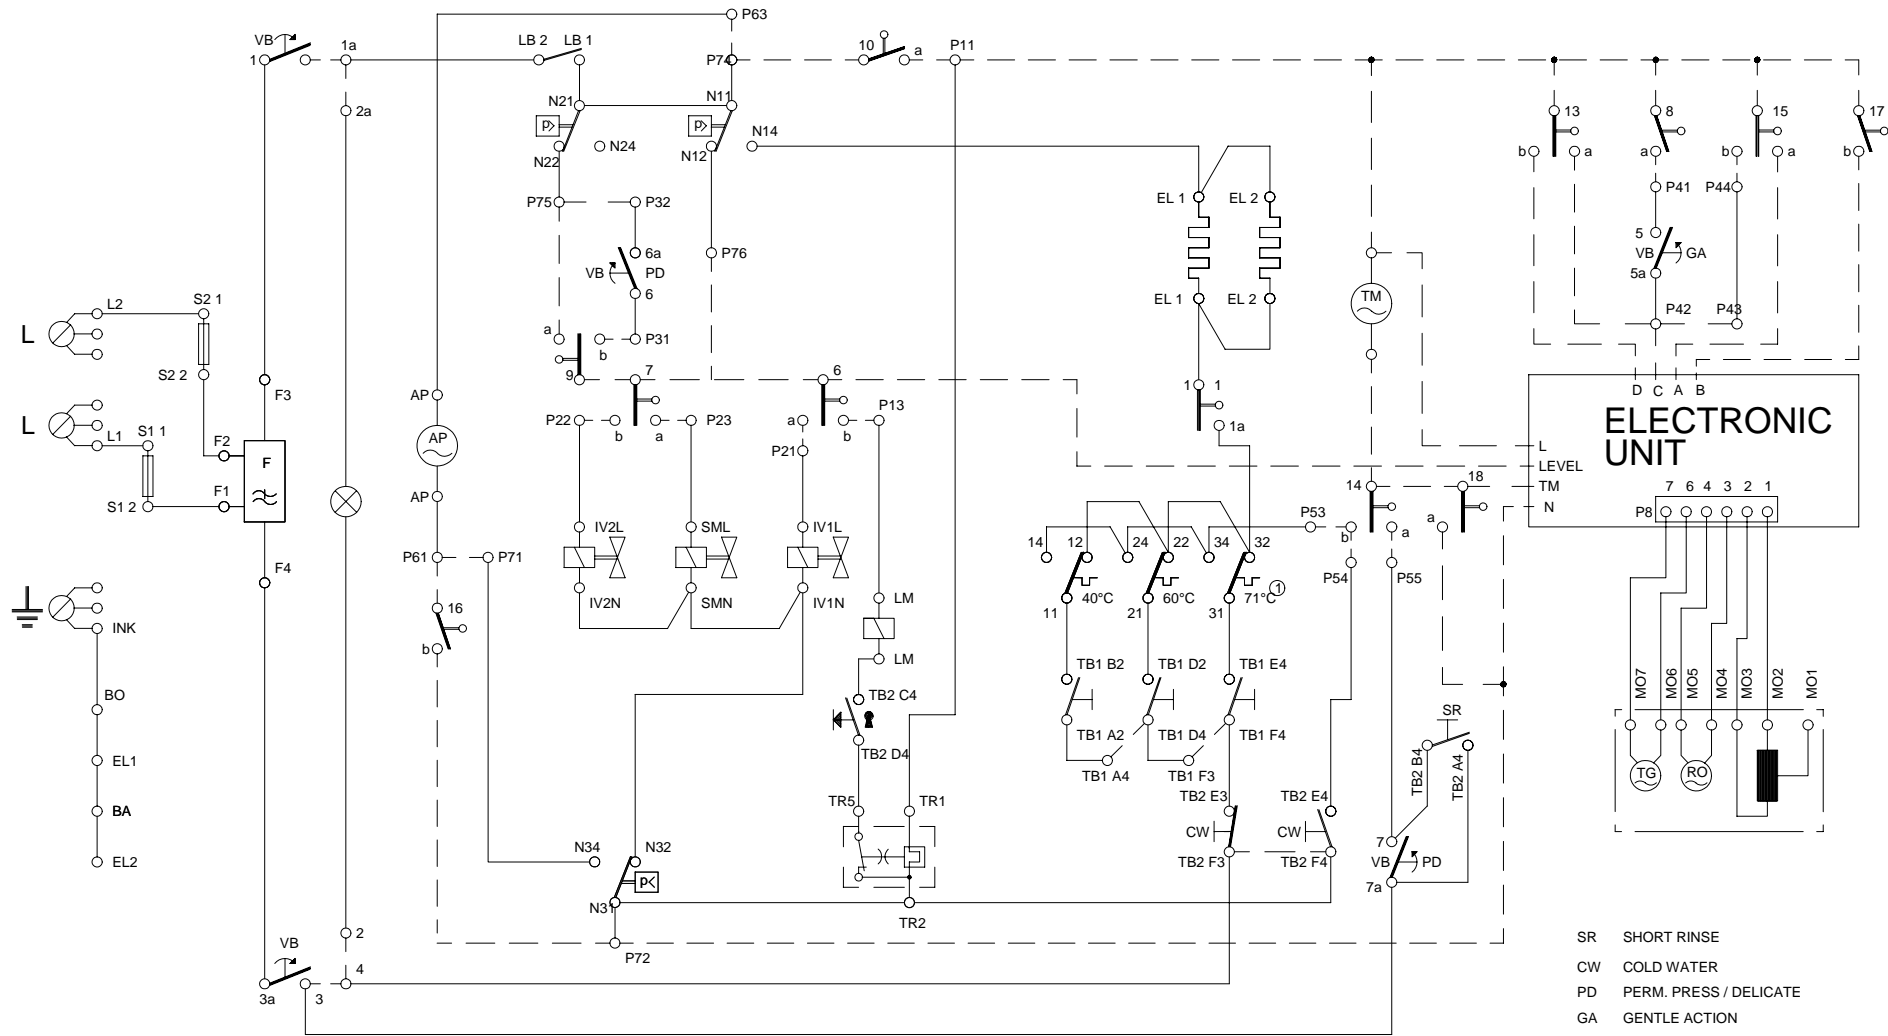

KOMPLETTSCHEMA Nr: 80 623 28-1

AP: DRAIN PUMP	LM: DOOR SOLENOID
TM: TIMER MOTOR	MO: MOTOR
EL1: HEATER 1	N: LEVEL SWITCH
EL2: HEATER 2	P: TIMER CONTACT
F: FILTER	R: RELAY
IL: INDICATION LAMP	T: THERMOSTAT
IV: INLET VALVE	TB: PUSH BUTTON SWITCH
SM: RINSE AGENT VALVE	VB: ROTARY SWITCH
LB: DOOR SWITCH	

1. SR SHORT RINSE
   CW COLD WATER
   PD PERM. PRESS / DELICATE
   GA GENTLE ACTION
2. --- INTERN FÖRBINDNING / INTERNAL CONNECTION
   - - - ALTERNATIV KOPPLING / ALTERNATIVE WIRING

1	71°C var 80°C	H.T.	96 39
Rev ind	Revision	Appd	Year Week

Article No.	Name of item	Qty	Material, dimensions, type, etc.
Scale:	Gen. tolerance:	Description(English) CIRCUIT DIAGRAM WM 140	
Designed by P-A W	Drawn by	Description(own language) KOPPLINGSSCHEMA WM 140	
Drawing checked by	Iss by Dept	Year Week	Rev Ind Replace
	UT 96 23		80 620 63 01
ASKO CYLINDA			Replaced by