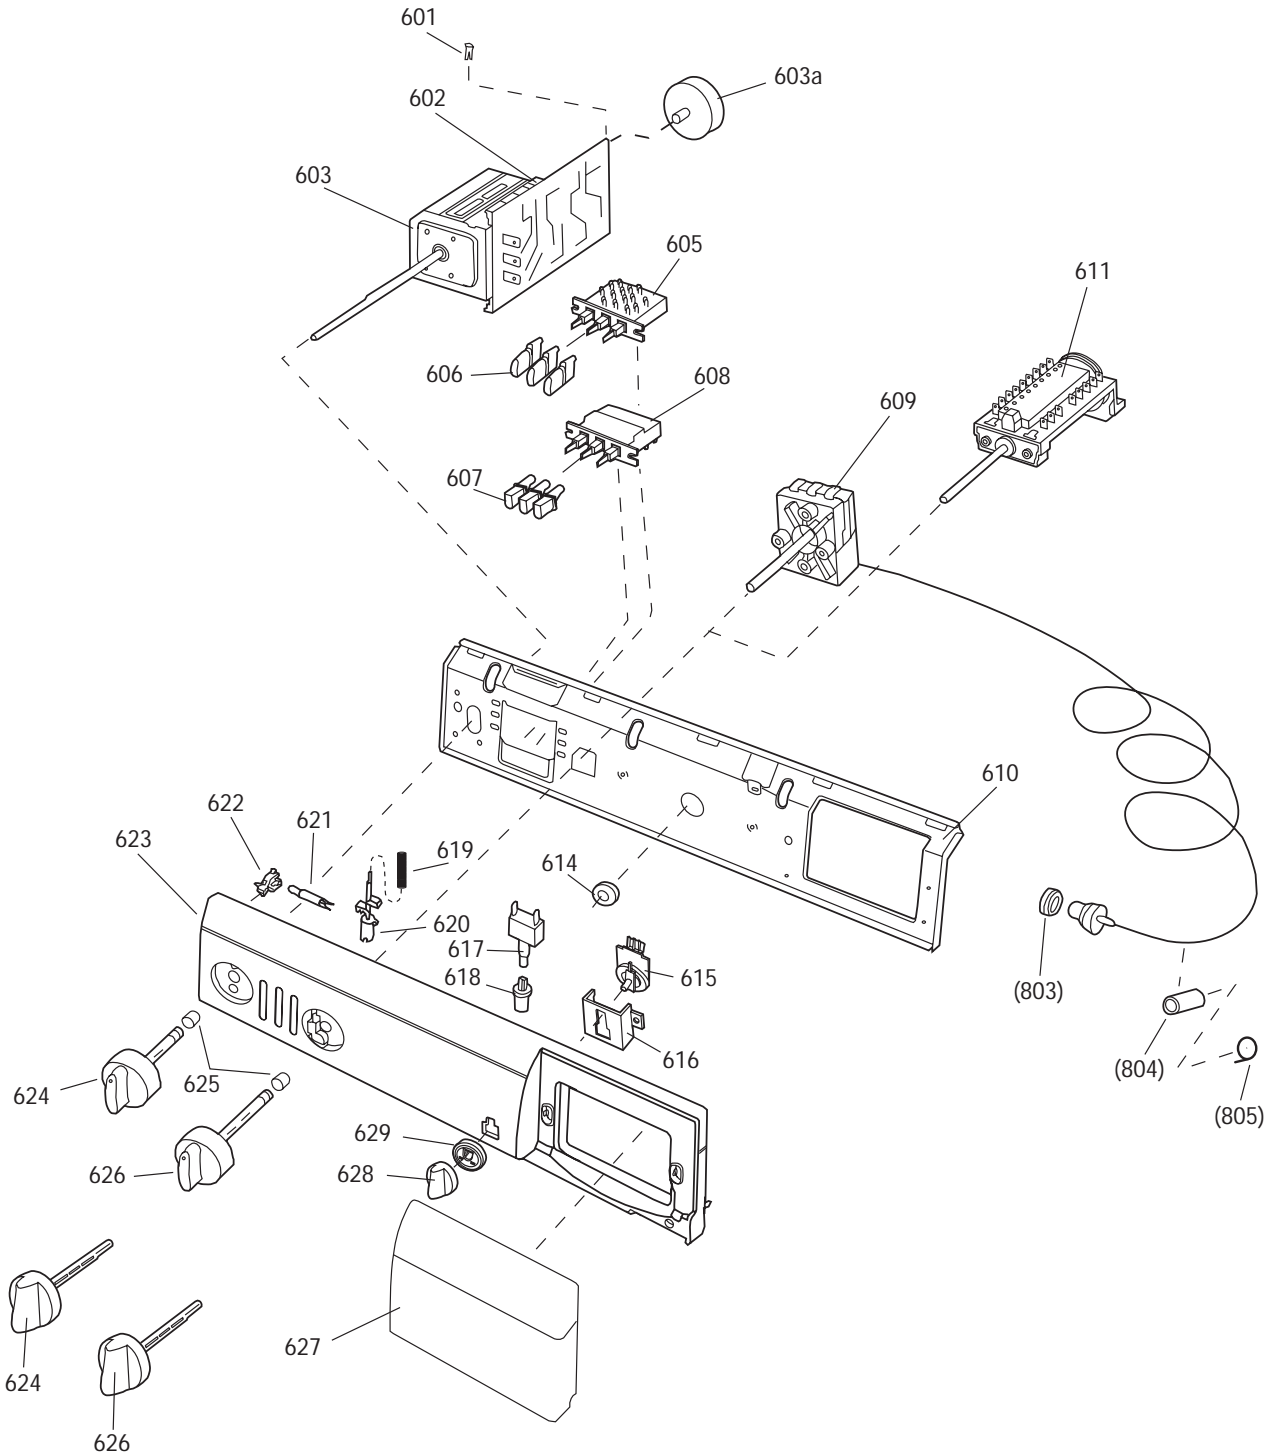

PANEL

CONTROL PANEL AND RELATED PARTS

Control/Facial Panel

ASKO, 11505 US - white (WM140US)

Pos	Spare part No.	Description	Qty	Comment
601	8902285	Terminal Crimp	6 Pc's	
602	8902302	Crimp Terminal	1 Pc's	
602	8902303	Terminal Crimp	1 Pc's	
602	8902304	Terminal Crimdisc.jh 11-99	1 Pc's	
602	8902305	Terminal Crimpdisc.jh11-99	1 Pc's	
602	8902329	Timer Housedisc.jh11-99	1 Pc's	
602	8902306	Terminal Crimdisc.jh11-99	1 Pc's	
602	8902307	Terminal Crimp	1 Pc's	
603	8062309	TIMER WM140 UL4	1 Pc's	
603-a	8052541	Timer Motor	1 Pc's	
603-b	8900025	SCREW MCS M4x5 FZB	2 Pc's	
605	8062064	Push Button Switch	1 Pc's	
605-a	8900027	Screw	2 Pc's	
605-b	8901242	Nut	2 Pc's	
606	8059703-0	Push Button gen. 05 Upper Part	3 Pc's	
607	8059704-0	Push Button gen. 05 Lower Part	2 Pc's	
607	8061515-0	PUSH BUTTON (LOWER) DOOR OPENING	1 Pc's	
608	8062065	Push Button Switch	1 Pc's	
608-a	8900027	Screw	2 Pc's	
608-b	8901242	Nut	2 Pc's	
609	8062104	TERMOSTAT 40/60/71	1	
610	8062035	Front Beam WM 05	1 Pc's	
610-a	8900027	Screw	4 Pc's	
610-b	8902362	Screw 20 Torx Self Tapping	5 Pc's	
610-c	8901413	Lock Washer laundry tops	2 Pc's	
611	8059620	Rotary Switch	1 Pc's	
621	8060478	Ind. Lamp 600's WM	1 Pc's	
622	8060415	Lens Ind. WM80/90/100/120/70	1 Pc's	
623	8060752-0-UL	Control Panel w/Handle 11505	1 Pc's	
624	8060680-0	Knob Timer 05 White WM	1 Pc's	
626	8062266-0	Knob temp 10505 12505 13605	1 Pc's	
627	8059677-0-UL	Handle Det Comp WH 05 WM	1 Pc's