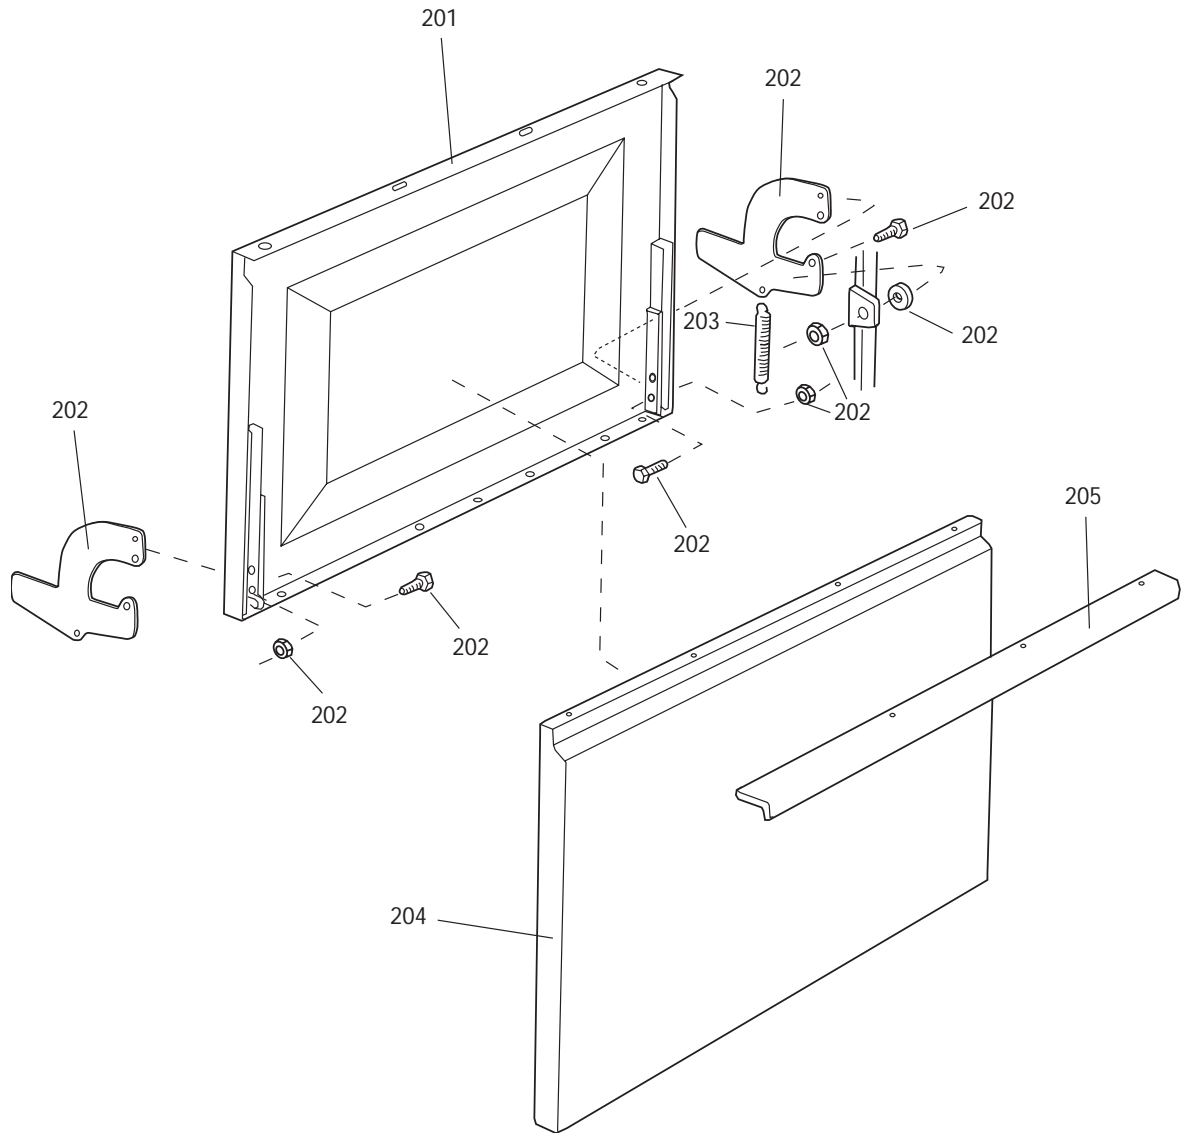

Datum
2003-05-02
Date

YTTERLUCKA

OUTERDOOR AND RELATED PARTS

Door & Related Parts

ASKO, 11505 US - white (WM140US)

Pos	Spare part No.	Description	Qty	Comment
201	8055996-0	Inner Door White	1 Pc's	
202	33958694	Hinge - Washer	2 Pc's	
202-a	7382628	Nylon Washer	2 Pc's	
202-b	8901002	Screw	4 Pc's	
202-c	8901004	Screw	2 Pc's	
202-d	8901154	NUT M6 BH8 GALV	4 Pc's	
202-e	8901192	Locking Nut WM 03/05	2 Pc's	
203	8054952	Door Spring	1 Pc's	
204	8007750-0	Outer door White	1 Pc's	
204-a	8900346	Screw	4 Pc's	
205	8056420-0	Door Handle - Washer 04	1 Pc's	
205-a	8900395	Screw	4 Pc's	