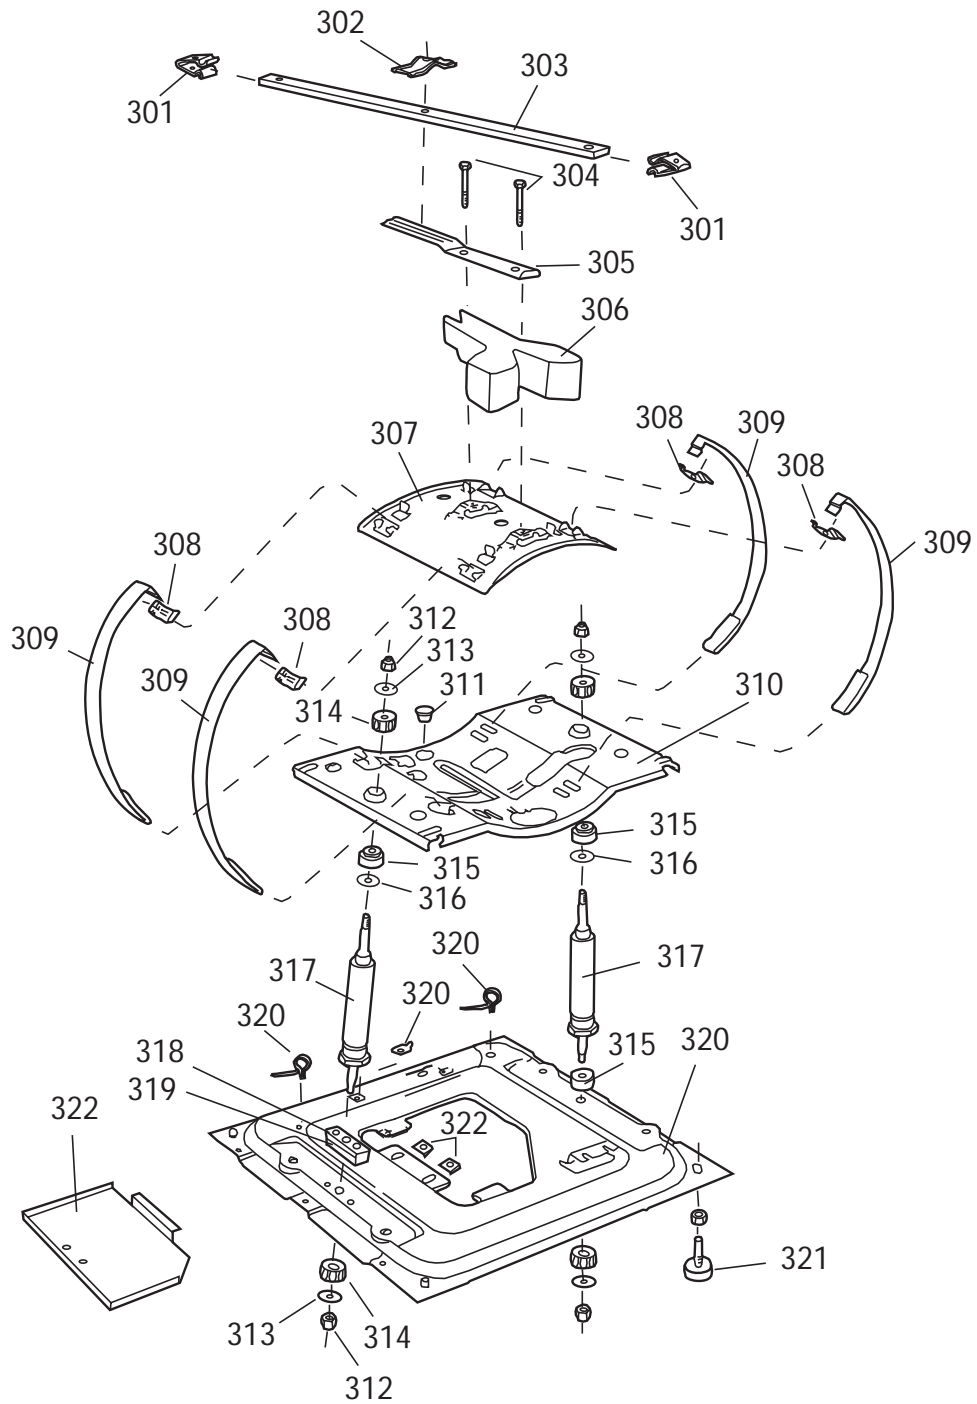

Datum
2003-05-02
Date

YTTERLUCKA

OUTERDOOR AND RELATED PARTS

Door & Related Parts

ASKO, 11505 US - white (WM140US)

Pos	Spare part No.	Description	Qty	Comment
201	8055996-0	Inner Door White	1 Pc's	
202	33958694	Hinge - Washer	2 Pc's	
202-a	7382628	Nylon Washer	2 Pc's	
202-b	8901002	Screw	4 Pc's	
202-c	8901004	Screw	2 Pc's	
202-d	8901154	NUT M6 BH8 GALV	4 Pc's	
202-e	8901192	Locking Nut WM 03/05	2 Pc's	
203	8054952	Door Spring	1 Pc's	
204	8007750-0	Outer door White	1 Pc's	
204-a	8900346	Screw	4 Pc's	
205	8056420-0	Door Handle - Washer 04	1 Pc's	
205-a	8900395	Screw	4 Pc's	

STÖDVAGGA**SUPPORT CRADLE AND RELATED PARTS**

Support Cradle

ASKO, 11505 US - white (WM140US)

Pos	Spare part No.	Description	Qty	Comment
301	8056667	Bracket - Balance Strip	2 Pc's	
301-a	8900327	Screw 20 Torx Self Tapping	2 Pc's	
302	8056668	Holder - Balance Strip	1 Pc's	
302-a	8900327	Screw 20 Torx Self Tapping	1 Pc's	
303	8056654	Balance - 10504	1 Pc's	
304	8901034	Screw	2 Pc's	
305	8007766	Spring Mount - Holder	1 Pc's	
306	8056640-1	Counter Weight 200	1 Pc's	
307	8008288	Lower Weight Bracket	1 Pc's	
308	33256329	Tub Band clip	4 Pc's	
309	33256963	Tub Bands	4 Pc's	
310	8062038	Supp Cradle Comp.	1 Pc's	
311	8055084	Plug	1 Pc's	
312	8901193	Locking Nut	4 Pc's	
313	33256445	washer	4 Pc's	
314	8051155	Rubber Buffer	3 Pc's	
315	8051156	Rubber Buffer	3 Pc's	
316	33250290	Washer	2 Pc's	
317	8801036	Spring Leg	1 Pc's	
318	8056645	U-Plate - 10504	1 Pc's	
319	8056644	Rubber Buffer disc.jh 11-99	1 Pc's	
320	8058036	NLA - Bottom/Base WM80-WM220	1 Pc's	
320-a	33700183	Terminal	1 Pc's	
320-b	8054485	Cable Strip	2 Pc's	
320-c	8900369	Screw T25	13 Pc's	
320-d	8901097	Screw Terminal	1 Pc's	
320-e	8901413	Lock Washer laundry tops	1 Pc's	
321	8059334	Leveling Leg Comp. WMD 20	4 Pc's	