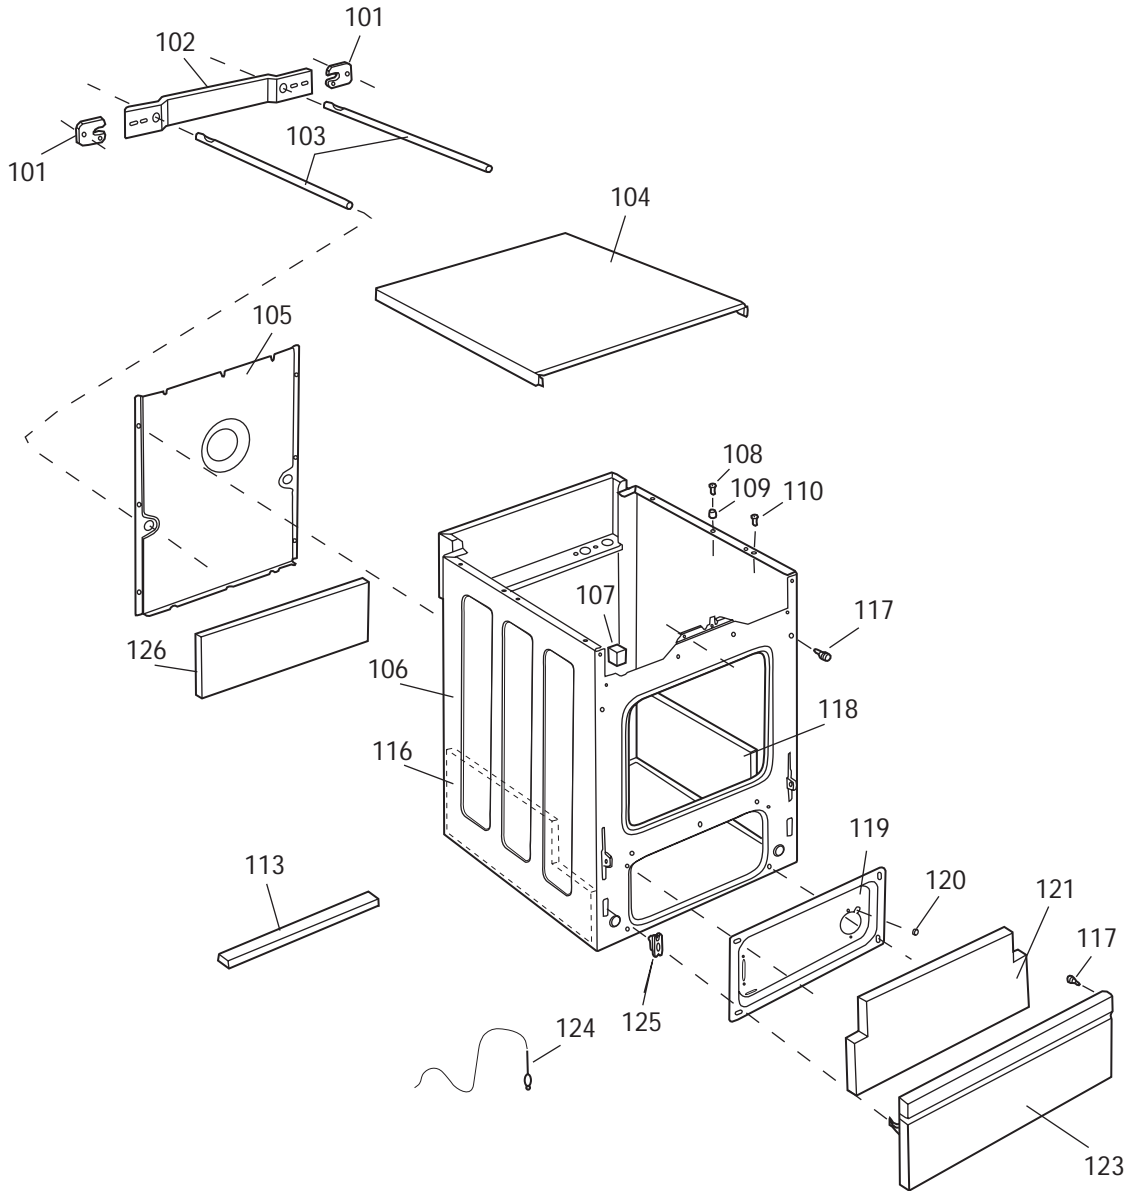

Washing System

ASKO, 11505 US - white (WM140US)

Pos	Spare part No.	Description	Qty	Comment
501	8050535	Rubber Hose	3 Pc's	
502	8056656	Cable Tie	6 Pc's	
504	8002263	Cable Strip	1 Pc's	
506	8008027	Spray Head WM 03/05	2 Pc's	
507	8056484	Holder - Det Comp	1 Pc's	
507-a	8900026	Screw Nickel flathead	1 Pc's	
507-b	8901242	Nut	1 Pc's	
508	8051646	Hose Holder	1 Pc's	
509	8056638	Spray Head - Washer	1 Pc's	
510	8056950	Fill Hose Pex WM	1 Pc's	
510-a	33700738	Seal	2 Pc's	
512	8056112	Vent Hose WM	1 Pc's	
513	8052730	Hose Clip	1 Pc's	
514	33251781	Subs to 8050633	1 Pc's	
515	8009512	Siphon Tube	1 Pc's	
516	8050551	Disp. Fab. Softener 03/05 WM	Pc's	
516	8050551	Disp. Fab. Softener 03/05 WM	Pc's	
517	8056499-UL	Det. Comp Washer 05	1 Pc's	
518	8051665	detergent Cup Washer	1 Pc's	
520	8056623	Hose Spillway Overflow	1 Pc's	
521	8054196	Clamp	2 Pc's	
522	8053187	Stub Bottom	1 Pc's	
523	8055114	Bellows Hose	1 Pc's	
524	8052069	Hose Clip	1 Pc's	
527	8050805	HOLDER Drain Hose	1 Pc's	
528	8056520	Outlet Hose - 10504	1 Pc's	
529	8056491	Hose Clamp Squeeze	1 Pc's	
538	8051392	Hose Clip	1 Pc's	
539	8056380	Bellows Hose Lower 04/05 WM	1 Pc's	
540	8051673	Hose Clip	1 Pc's	
541	8056471	Hose Clips	1 Pc's	
542	8007642	Pressure Chamber	1 Pc's	
543	7382670	Rubber Hose	1 Pc's