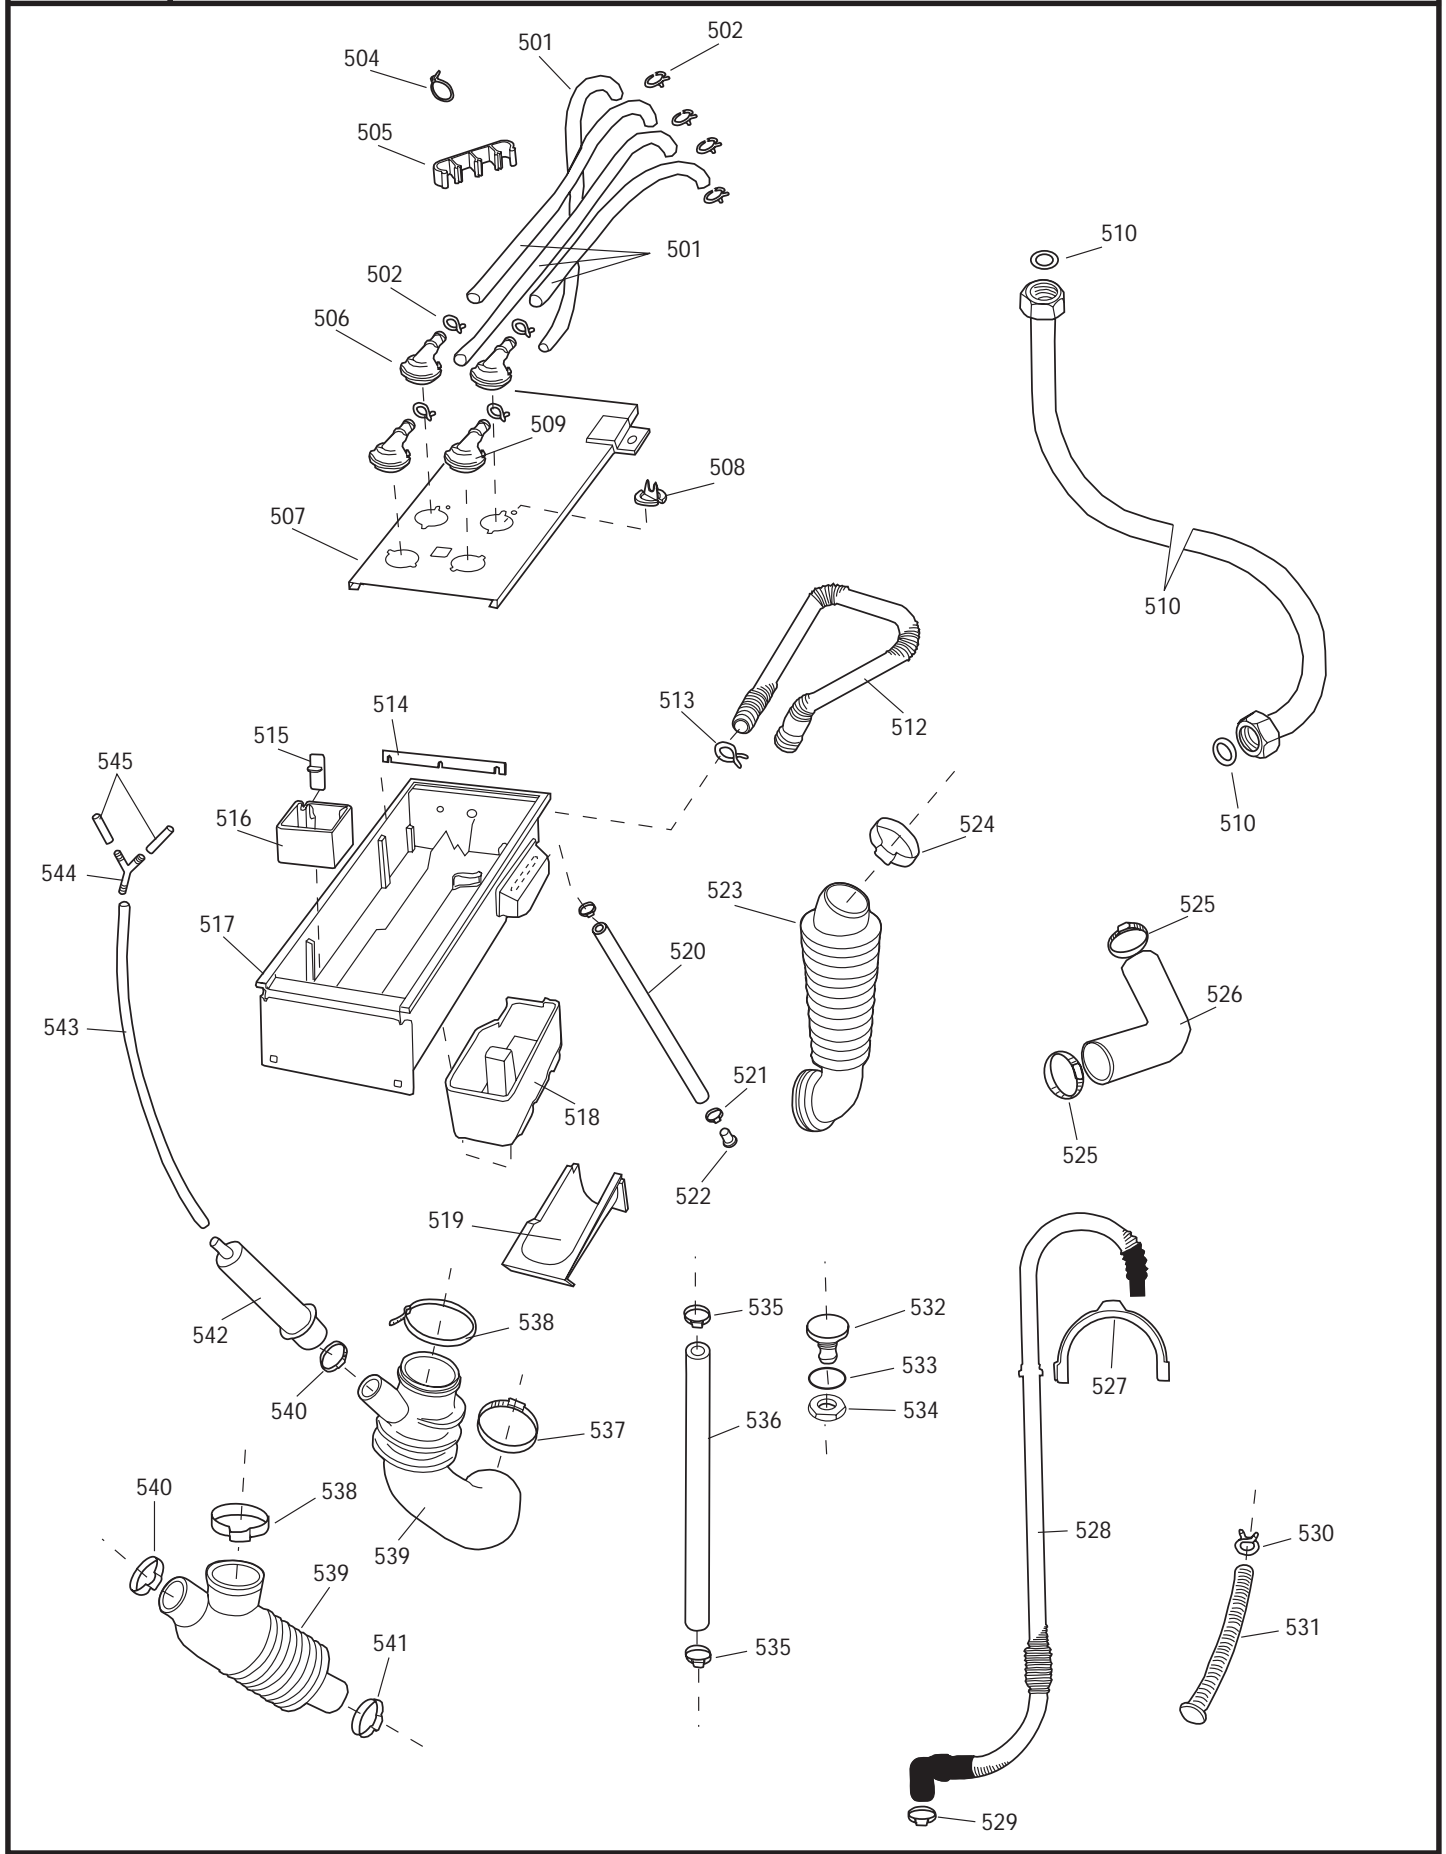

Datum
2003-05-02
Date

TVÄTTSYSTEM

WASHING SYSTEM

Washing System

ASKO, 11505 US - white (WM140US)

Pos	Spare part No.	Description	Qty	Comment
501	8050535	Rubber Hose	3 Pc's	
502	8056656	Cable Tie	6 Pc's	
504	8002263	Cable Strip	1 Pc's	
506	8008027	Spray Head WM 03/05	2 Pc's	
507	8056484	Holder - Det Comp	1 Pc's	
507-a	8900026	Screw Nickel flathead	1 Pc's	
507-b	8901242	Nut	1 Pc's	
508	8051646	Hose Holder	1 Pc's	
509	8056638	Spray Head - Washer	1 Pc's	
510	8056950	Fill Hose Pex WM	1 Pc's	
510-a	33700738	Seal	2 Pc's	
512	8056112	Vent Hose WM	1 Pc's	
513	8052730	Hose Clip	1 Pc's	
514	33251781	Subs to 8050633	1 Pc's	
515	8009512	Siphon Tube	1 Pc's	
516	8050551	Disp. Fab. Softener 03/05 WM	Pc's	
516	8050551	Disp. Fab. Softener 03/05 WM	Pc's	
517	8056499-UL	Det. Comp Washer 05	1 Pc's	
518	8051665	detergent Cup Washer	1 Pc's	
520	8056623	Hose Spillway Overflow	1 Pc's	
521	8054196	Clamp	2 Pc's	
522	8053187	Stub Bottom	1 Pc's	
523	8055114	Bellows Hose	1 Pc's	
524	8052069	Hose Clip	1 Pc's	
527	8050805	HOLDER Drain Hose	1 Pc's	
528	8056520	Outlet Hose - 10504	1 Pc's	
529	8056491	Hose Clamp Squeeze	1 Pc's	
538	8051392	Hose Clip	1 Pc's	
539	8056380	Bellows Hose Lower 04/05 WM	1 Pc's	
540	8051673	Hose Clip	1 Pc's	
541	8056471	Hose Clips	1 Pc's	
542	8007642	Pressure Chamber	1 Pc's	
543	7382670	Rubber Hose	1 Pc's