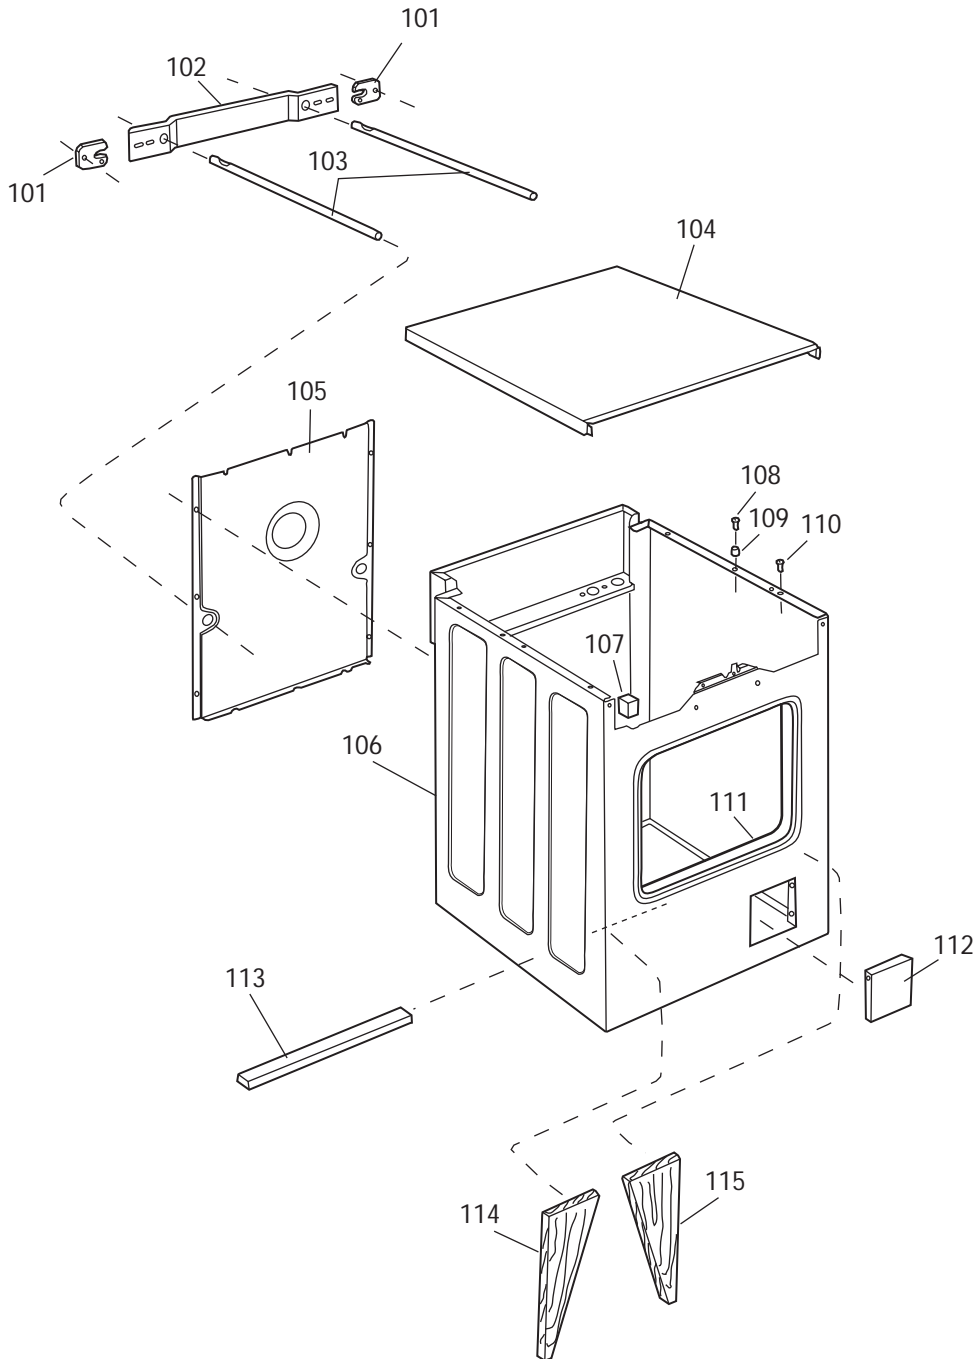

Support Cradle

ASKO, 8005 US - white (WM80)

Pos	Spare part No.	Description	Qty	Comment
301	8056667	Bracket - Balance Strip	2 Pc's	
301-a	8900327	Screw 20 Torx Self Tapping	2 Pc's	
302	8056668	Holder - Balance Strip	1 Pc's	
302-a	8900327	Screw 20 Torx Self Tapping	1 Pc's	
303	8056654	Balance - 10504	1 Pc's	
304	8901034	Screw	2 Pc's	
305	8007766	Spring Mount - Holder	1 Pc's	
306	8056640-1	Counter Weight 200	1 Pc's	
307	8008288	Lower Weight Bracket	1 Pc's	
308	33256329	Tub Band clip	4 Pc's	
309	33256963	Tub Bands	4 Pc's	
310	8062038	Supp Cradle Comp.	1 Pc's	
311	8055084	Plug	1 Pc's	
312	8901193	Locking Nut	4 Pc's	
313	33256445	washer	4 Pc's	
314	8051155	Rubber Buffer	3 Pc's	
315	8051156	Rubber Buffer	3 Pc's	
316	33250290	Washer	2 Pc's	
317	8801036	Spring Leg	1 Pc's	
318	8056645	U-Plate - 10504	1 Pc's	
319	8056644	Rubber Buffer disc.jh 11-99	1 Pc's	
320	8058036	NLA - Bottom/Base WM80-WM220	1 Pc's	
320-a	33700183	Terminal	1 Pc's	
320-b	8054485	Cable Strip	2 Pc's	
320-c	8900369	Screw T25	13 Pc's	
320-d	8901097	Screw Terminal	1 Pc's	
320-e	8901413	Lock Washer laundry tops	1 Pc's	
321	8059334	Leveling Leg Comp. WMD 20	4 Pc's