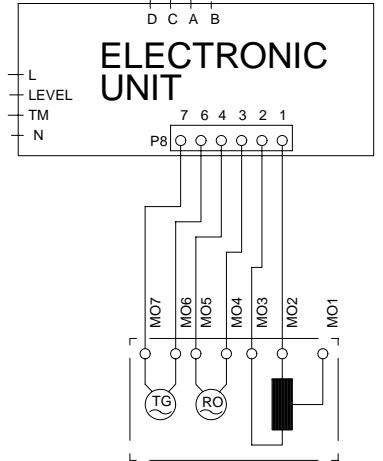

HW HOT WATER
WW WARM WATER
CW COLD WATER
PD PREM. PRESS / DELICATE
GA GENTLE ACTION
--- INTERN FÖRBINDNING / INTERNAL CONNECTION
- - - - - ALTERNATIV KOPPLING / ALTERNATIVE WIRING

AP: DRAIN PUMP
TM: TIMER MOTOR
EL1: HEATER 1
EL2: HEATER 2
F: FILTER
IL: INDICATION LAMP
IV: INLET VALVE
SM: RINSE AGENT SWITCH
LB: DOOR SWITCH
LM: DOOR SOLENOID
MO: MOTOR
N: LEVEL SWITCH
P: TIMER CONTACT
R: RELAY
T: THERMOSTAT
TB: PUSH BUTTON SWITCH
VB: ROTARY SWITCH

Article No.	Name of item	Qty	Material, dimensions, type, etc.
Scale:	Gen. tolerance:	Description (English)	
Designed by HT	Drawn by CAD	Description (own language)	
Drawing checked by	Iss by Dept	Year	Week
	UT	95	18
	80 596 15		Rev Ind
			Replace
			Replaced by

Rev ind	Revision	Appd	Year	Week