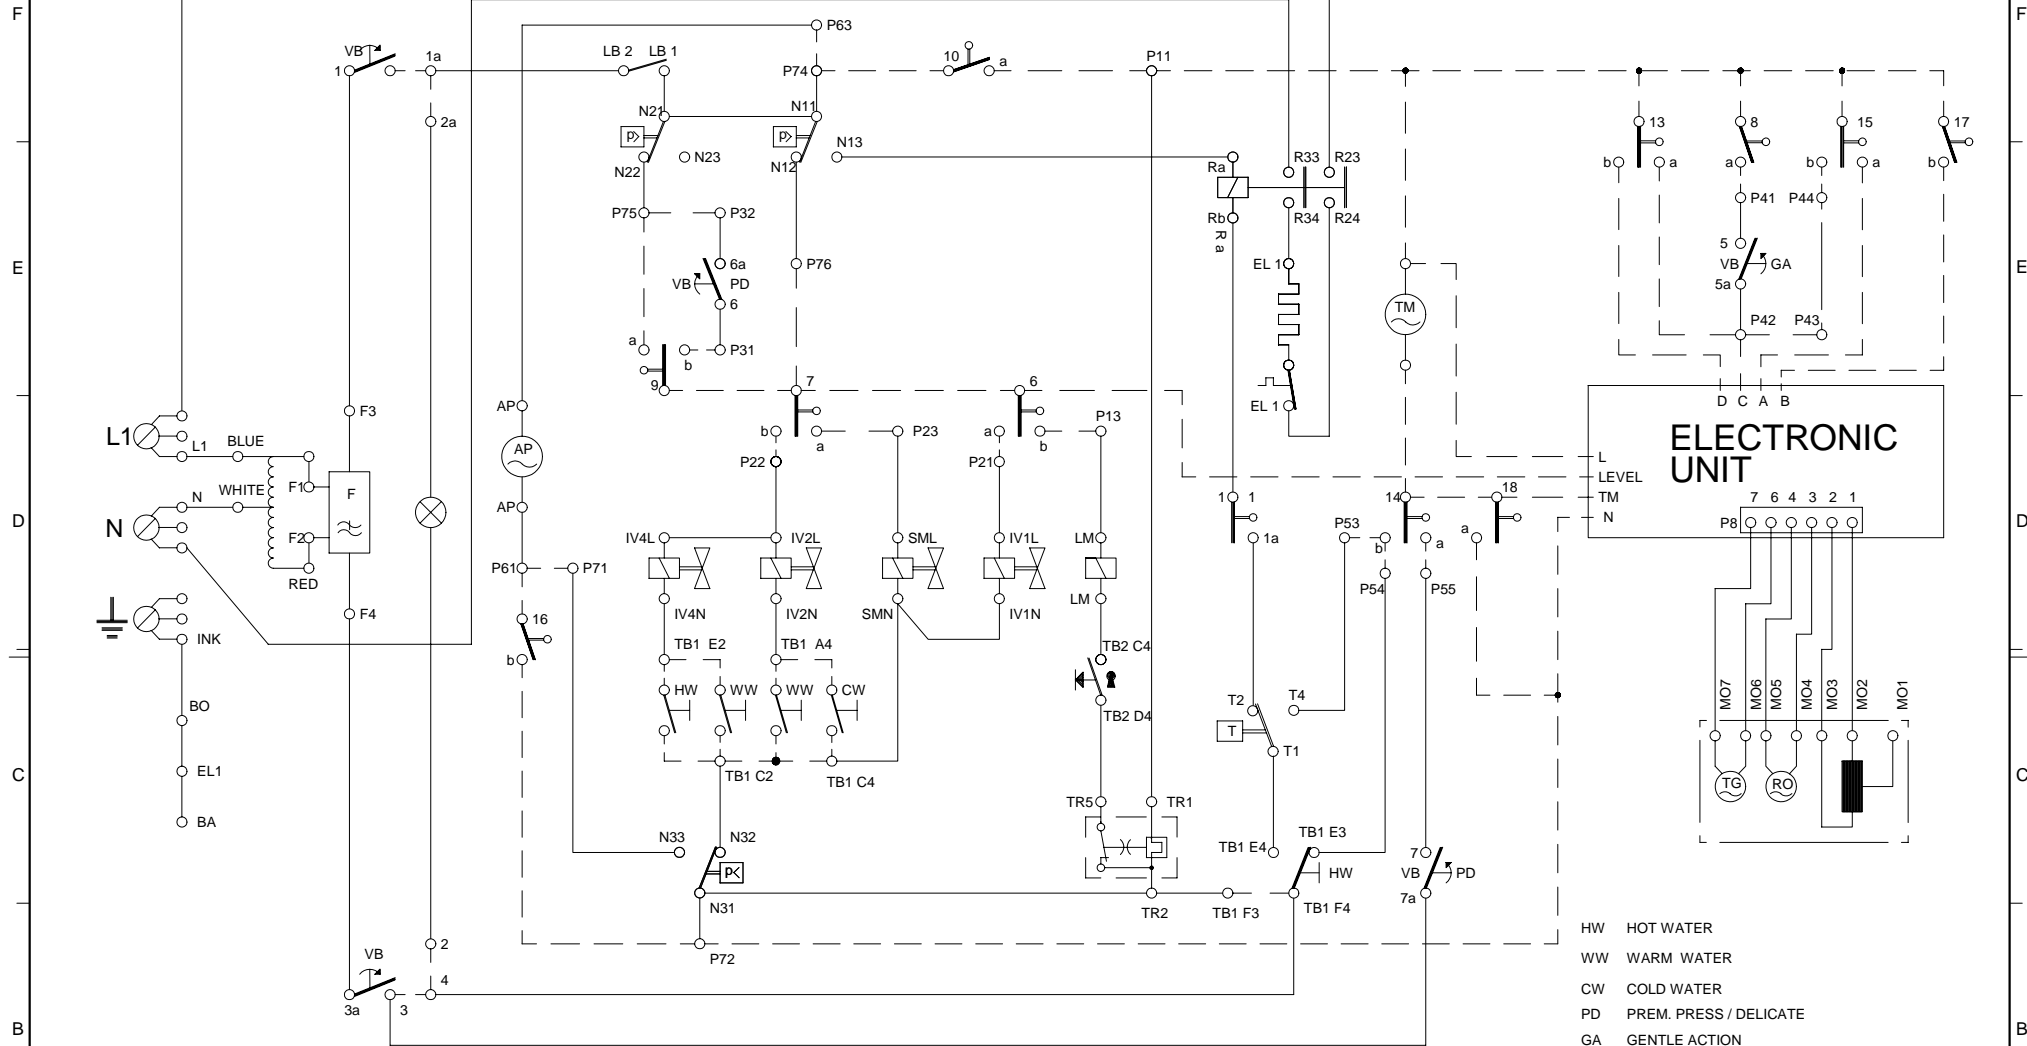

HW HOT WATER
WW WARM WATER
CW COLD WATER
PD PREM. PRESS / DELICATE
GA GENTLE ACTION
--- INTERN FÖRBINDNING / INTERNAL CONNECTION
- - - - - ALTERNATIV KOPPLING / ALTERNATIVE WIRING

AP: DRAIN PUMP
TM: TIMER MOTOR
EL1: HEATER 1
EL2: HEATER 2
F: FILTER
IL: INDICATION LAMP
IV: INLET VALVE
SM: RINSE AGENT SWITCH
LB: DOOR SWITCH
LM: DOOR SOLENOID
MO: MOTOR
N: LEVEL SWITCH
P: TIMER CONTACT
R: RELAY
T: THERMOSTAT
TB: PUSH BUTTON SWITCH
VB: ROTARY SWITCH

Article No.	Name of item	Qty	Material, dimensions, type, etc.
Scale:	Gen. tolerance:	Description (English)	
Designed by HT	Drawn by CAD	Description (own language)	
Drawing checked by	Iss by Dept	Year	Week
	UT	95	18
	80 596 15		Rev Ind
			Replace
			Replaced by

Rev ind	Revision	Appd	Year	Week