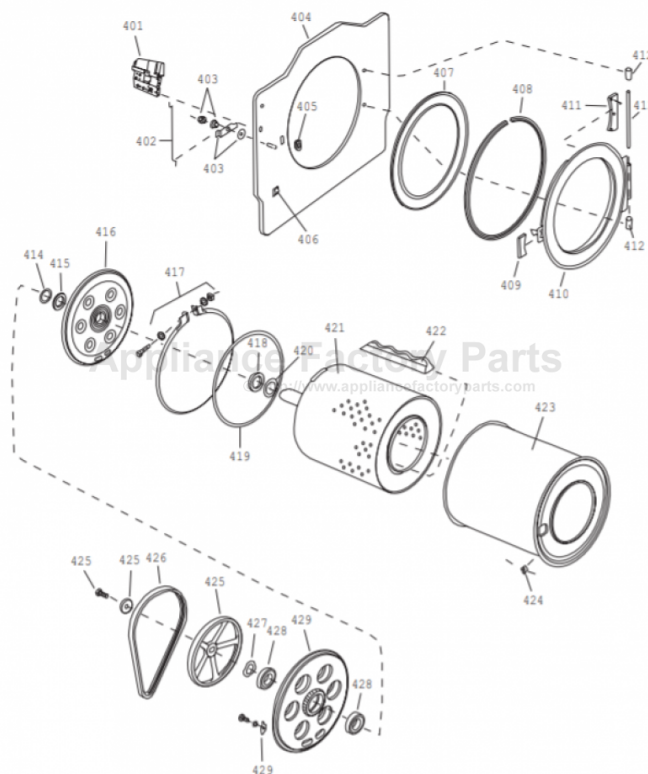

[Find Your ASKO Washer Parts - Select From 53 Models](#)

----- Manual continues below -----