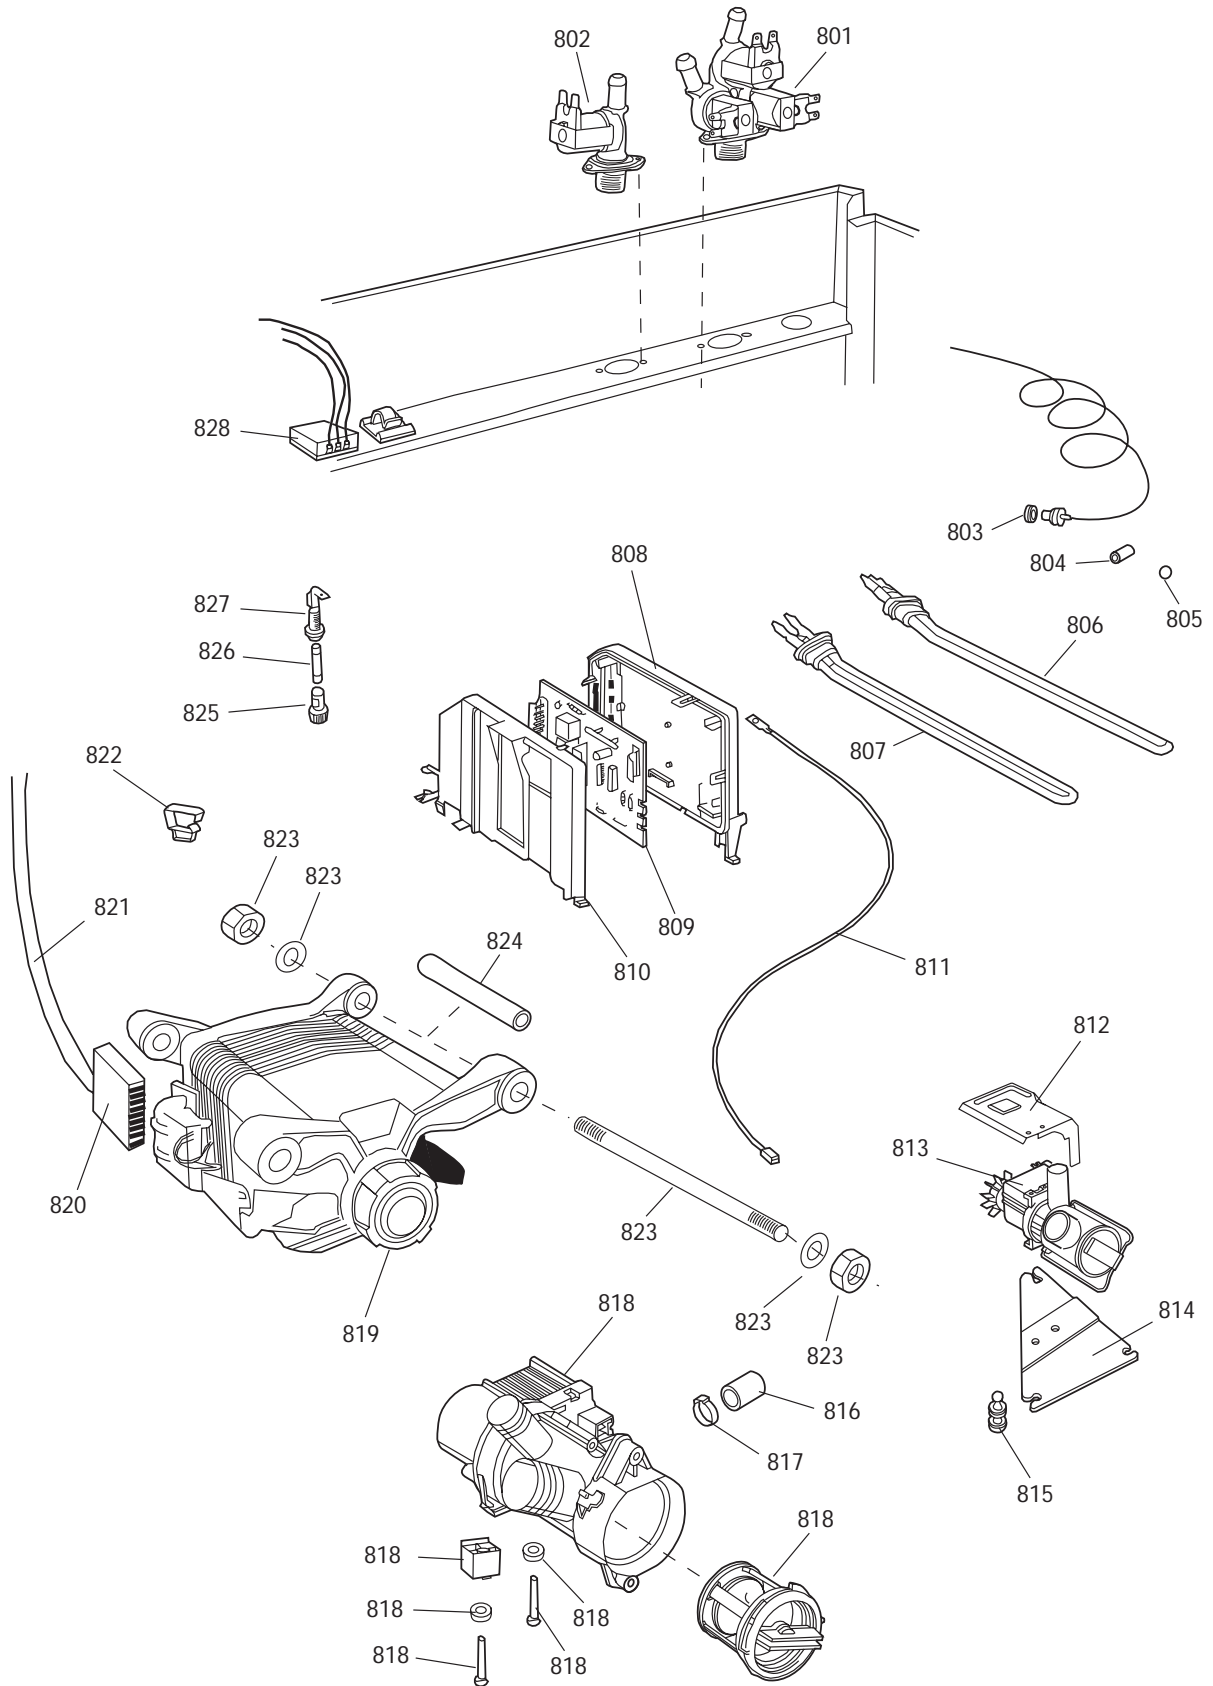

Electric Parts Upper Section

ASKO, 8005 US - white (WM80)

Pos	Spare part No.	Description	Qty	Comment
701	8062925-UL	BASIC HARNESS WM80	1 Pc's	
702	8058558	RFI 05/06 WM	1 Pc's	
703	8001435	Cable Bracket	1 Pc's	
704	8050251	Terminal Block DW All	1 Pc's	
704-a	8900357	Screw terminal block	1 Pc's	
706	8059841	Cord Set	1 Pc's	
707	8006948	Grommet	1 Pc's	
708	8061593	Level Switch WM.	1 Pc's	
708-a	8902042	Screw Protective Cover Dryer	1 Pc's	
710	8061495	Insul.	1 Pc's	
711	8054295	Lock Relay Door WM 200	1 Pc's	
711-a	8900311	Screw	2 Pc's	
713	8061492	Bracket Comp.	1 Pc's	
713-a	8054485	Cable Strip	1 Pc's	
713-b	8902362	Screw 20 Torx Self Tapping	2 Pc's	
713-c	8901413	Lock Washer laundry tops	1 Pc's	
714	8064179	Relay 10 terminals WM	1 Pc's	
715	8058703	PROTECTION	1 Pc's	

Datum

2003-05-02

Date

ELEKTRISK UTRUSTNING

ELECTRICAL EQUIPMENT

Electric Parts Lower Section

ASKO, 8005 US - white (WM80)

Pos	Spare part No.	Description	Qty	Comment
801	8008003	Fill Valve 03/05 W/O Clamps WM	1 Pc's	
801-a	8901097	Screw Terminal	2 Pc's	
801-b	8901413	Lock Washer laundry tops	2 Pc's	
802	33651925	Inlet Valve (Hot)	1 Pc's	
802-a	8901097	Screw Terminal	2 Pc's	
802-b	8901413	Lock Washer laundry tops	2 Pc's	
803	33651658	T'Stat Seal	1 Pc's	
804	8002259	Plastic Hose	2 Pc's	
805	33700450	Cable Strip	1 Pc's	
806	8061457	HEATER 1200W 120V UL1	1 Pc's	
818	8801169	Drain Pump Kit (no housing or insert)	1 Pc's	Does not include Housing or Insert Kit 8801069
819	8063733	MOTOR	1 Pc's	
822	8058680	Holder Cable	3 Pc's	
823	8063591	Screw	2 Pc's	
823-a	8901155	Nut	2 Pc's	
823-b	8901193	Locking Nut	2 Pc's	
823-c	8901337	Washer	2 Pc's	
824	8058261	Spacer Tube Motor 05 WM	2 Pc's	