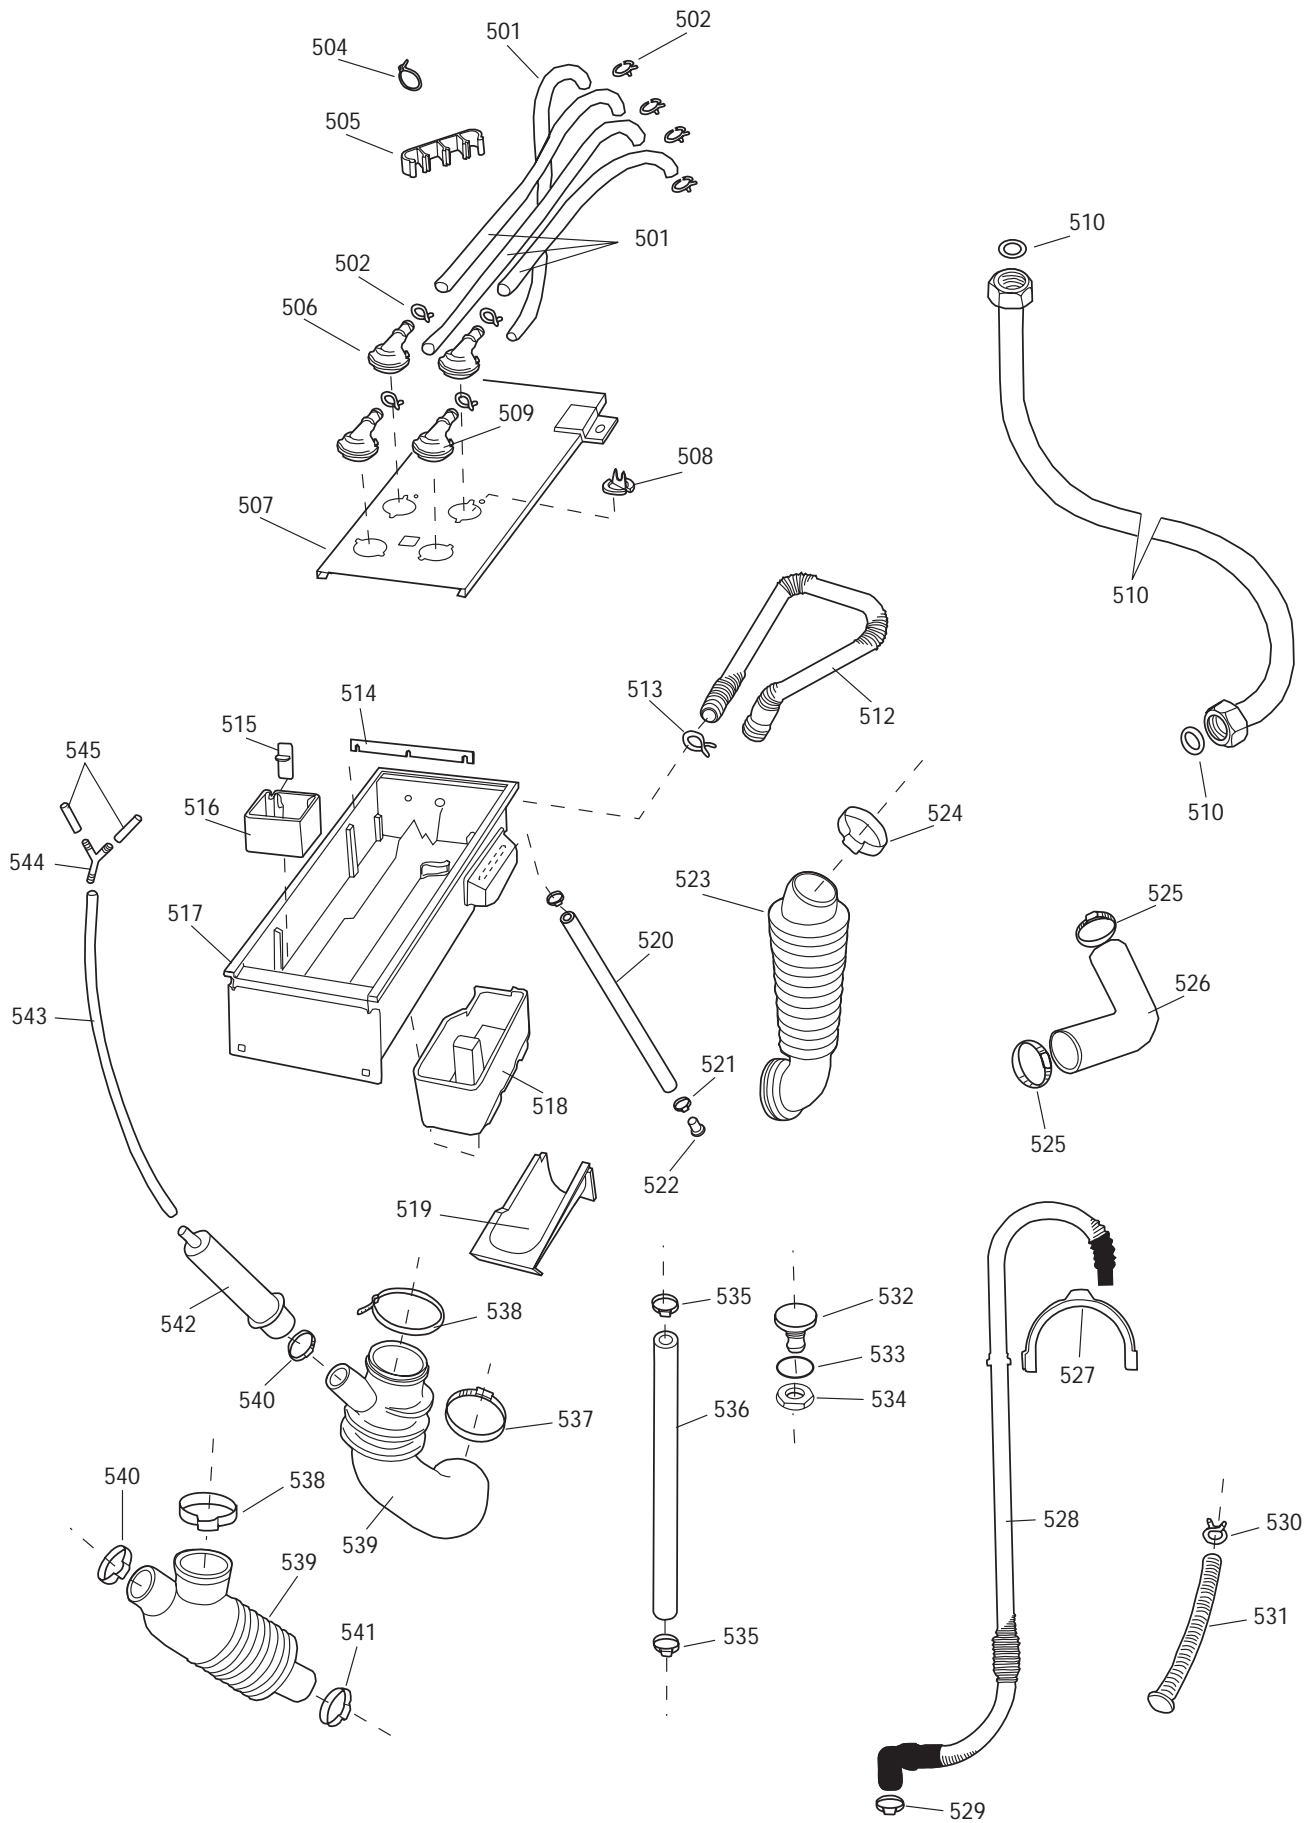

Datum

2003-05-02

Date

TVÄTTSYSTEM

WASHING SYSTEM

Washing System

ASKO, 8005 US - white (WM80)

Pos	Spare part No.	Description	Qty	Comment
501	8050535	Rubber Hose	1 Pc's	
502	8056656	Cable Tie	6 Pc's	
504	8002263	Cable Strip	1 Pc's	
505	8051397	Hose Bracket	1 Pc's	
506	8008027	Spray Head WM 03/05	3 Pc's	
507	8056484	Holder - Det Comp	1 Pc's	
507-a	8900026	Screw Nickel flathead	1 Pc's	
507-b	8901242	Nut	1 Pc's	
509	8056638	Spray Head - Washer	1 Pc's	
510	8056950	Fill Hose Pex WM	2 Pc's	
512	8056112	Vent Hose WM	1 Pc's	
513	8052730	Hose Clip	1 Pc's	
514	33251781	Subs to 8050633	1 Pc's	
515	8009512	Siphon Tube	1 Pc's	
516	8050551	Disp. Fab. Softener 03/05 WM	Pc's	
516	8050551	Disp. Fab. Softener 03/05 WM	Pc's	
517	8056499-UL	Det. Comp Washer 05	1 Pc's	
518	8051665	detergent Cup Washer	1 Pc's	
520	8056623	Hose Spillway Overflow	1 Pc's	
521	8054196	Clamp	2 Pc's	
522	8053187	Stub Bottom	1 Pc's	
523	8055114	Bellows Hose	1 Pc's	
524	8052069	Hose Clip	1 Pc's	
527	8050805	HOLDER Drain Hose	1 Pc's	
528	8056520	Outlet Hose - 10504	1 Pc's	
529	8056491	Hose Clamp Squeeze	1 Pc's	
538	8051392	Hose Clip	1 Pc's	
539	8056380	Bellows Hose Lower 04/05 WM	1 Pc's	
540	8051673	Hose Clip	1 Pc's	
541	8056471	Hose Clips	1 Pc's	
542	8007642	Pressure Chamber	1 Pc's	
543	7382670	Rubber Hose	1 Pc's