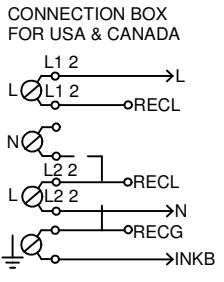

Control panel

ASKO, T793 FI US - Titanium FI (TD60.3)

Pos	Spare part No.	Description	Qty	Comment
401	8081214-81-UL	PANEL T793 FI ASKO CE	1 Pc's	
402	8079749	Rubber Seal-Cntrl Panel to Brd	1 Pc's	
408	8080405-81	PUSHBUTTON MENU UL4	1 Pc's	
409	8080406-81	PUSHBUTTON MENU INNER UL4	1 Pc's	
411	8080425-81	PUSHBUTTON START/STOP INT. TD	1 Pc's	
413	8080401-81	PUSHBU. MAIN SWITCH INTEGR.UL4	1 Pc's	
419	8079897	SPRING PUSHBUTTON MAIN SWITCH	1 Pc's	
430	8801328	CONTROL UNIT TD60.3 FI	1 Pc's	

RESISTANCES AT
VALUES WITH +/-
COMPONENT

F: RADIO INT
NTC 1: THERMIST
NTC 2: THERMIST
NTC 3: THERMIST
AP: DRAIN PUM
EL: HEATING E
EL: HEATING E
EL: HEATING E
T1: THERMOS
T2: THERMOS
T3: THERMOS
FB: FLOAT SW
DB: DOOR SW
MO: MOTOR PU
TB: MAIN SWIT

*A CONDENSE
*B IN SOME MA

— WIRES
- - - WIRES

CIRCUIT DI
80 78