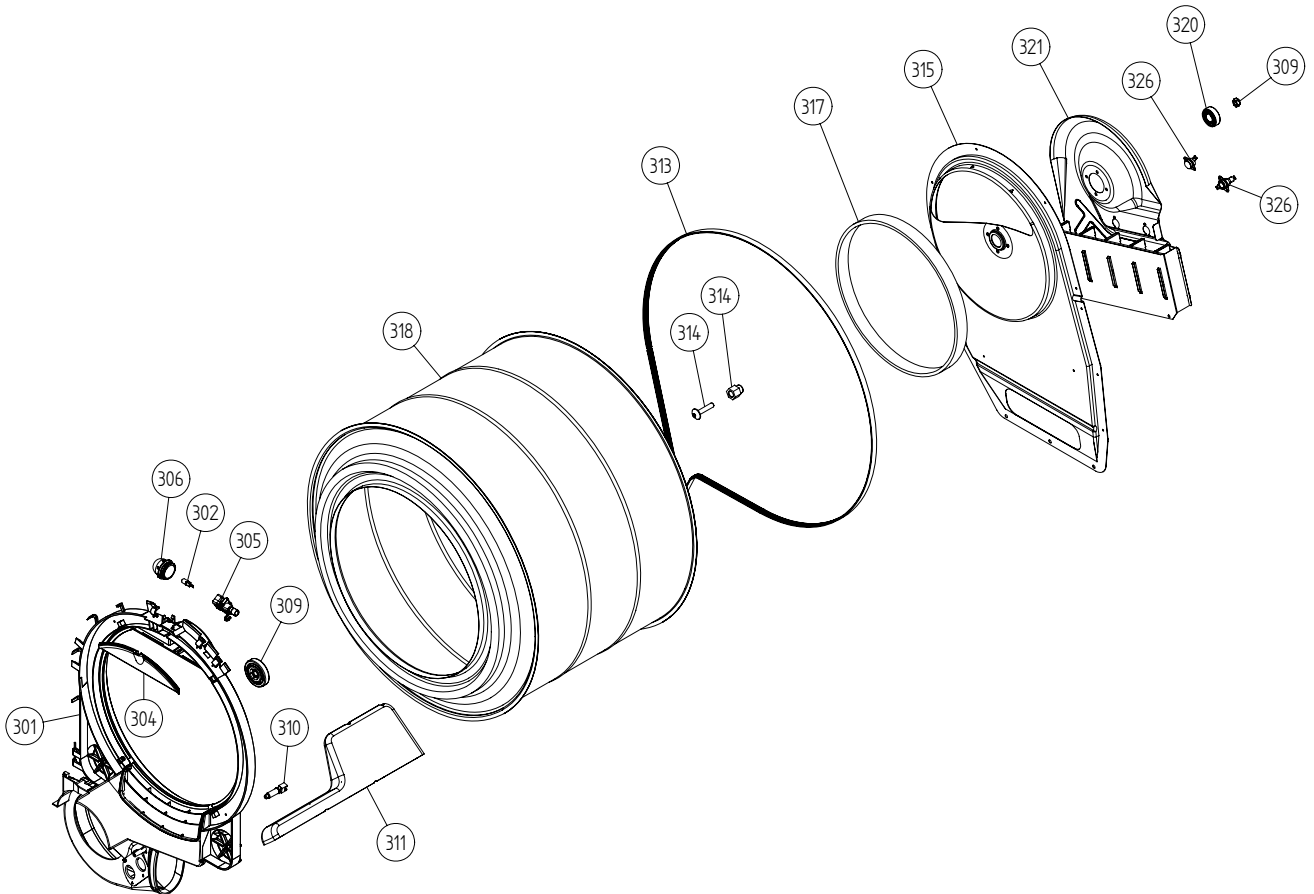

----- Manual continues below -----

Spare Parts Catalogue

ASKO Tumble Dryers \ ASKO 700 Series
Type: TD60.3
Model: T793 FI US Titanium FI

Prod. No: 10779336
January 5th 2012

ASKO Appliances Inc.

4001 E Plano Parkway #1004001 E Plano Parkway #100
Plano, Texas 75074