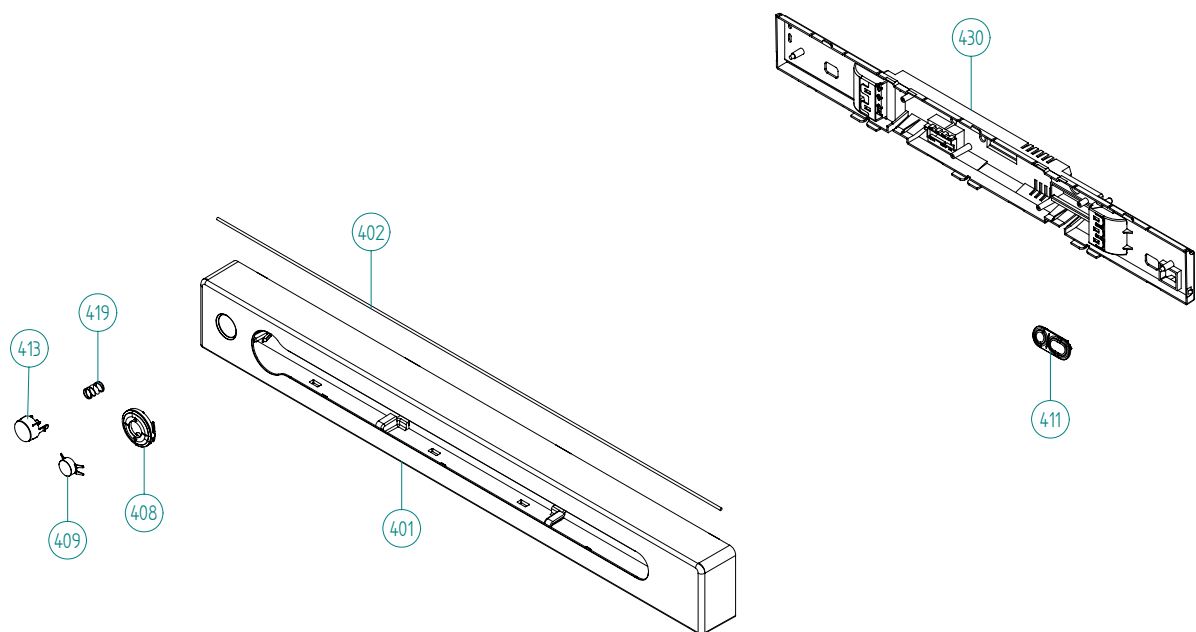

Outer door

ASKO, T793 FI US - Titanium FI (TD60.3)

Pos	Spare part No.	Description	Qty	Comment
601	8076033-P-81	Outer Door	1 Pc's	
602	8076034-P-49	DOOR INNER PART INTEGRATED	1 Pc's	
605	8077599-81	HINGE UPPER R	1 Pc's	
605-a	8900327	Screw 20 Torx Self Tapping	3 Pc's	
605-b	8901097	Screw Terminal	1 Pc's	
605-c	8061804	HINGE PIN	1 Pc's	
606	8079489-81	HINGE UPPER L	1 Pc's	
606-a	8900327	Screw 20 Torx Self Tapping	3 Pc's	
606-b	8901097	Screw Terminal	1 Pc's	
606-c	8061804	HINGE PIN	1 Pc's	
610	8080934-49	MAGNET LOCK COMPL.	2 Pc's	
612	8077494	DOOR SEALING OUTER	1 Pc's	
613	8079750-49	Filter Holder Complete	1 Pc's	
614	8065274	Filter Bracket Seal TD	1 Pc's	
615	8077490-49	LINT FILTER COMPL.	1 Pc's	
617	8061953-81	door plug titanium	2 Pc's	
618	8079247	SEALING FILTER BRACKET INNER	1 Pc's	
619	8077488-49	DOOR PIN	1 Pc's	
620	8077512-49	COVER 2 HINGE INNER DOOR INTE.	2 Pc's	
623	8077499-49	COVER FOR INNER DOOR INTEGR.	1 Pc's	
623-a	8902072	SCREW PT KB40X10 WN1442 GALV	1 Pc's	
624	8077500-49	COVER 1 HINGE INNER DOOR INTE.	2 Pc's	
633	8077497	HINGE INTEGRATED	1 Pc's	
633-a	8079877	SCREW MFT 8.8 M5X10 FZB	3 Pc's	
633-b	8902133	Screw	4 Pc's	