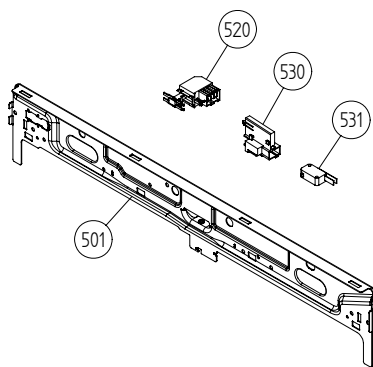

Lower session

ASKO, T793 FI US - Titanium FI (TD60.3)

Pos	Spare part No.	Description	Qty	Comment
206	8061895	MOTOR COMPL. 60HZ TD20	1 Pc's	
206-a	8901969	SCREW MRT-TT 5x12 FZB T20	4 Pc's	
206-b	8080119	Capacitor 8UF 450V-Dryer Motor	1 Pc's	
206-c	8054640	CAPACITOR 4UF 400V	1 Pc's	For ACC motor
208	8065797	Fan Impeller 120MM	1 Pc's	
210	8052638	T-Tube w/o Recirc holes	1 Pc's	
211	8052639	Exhaust Canal Bend	1 Pc's	
220	8801490	Tension Wheel w/Belt & Spring	1 Pc's	
235	8077484-49	COVER FOR FAN HOUSING	1 Pc's	

Outer casing

ASKO, T793 FI US - Titanium FI (TD60.3)

Pos	Spare part No.	Description	Qty	Comment
101	8061817-81	Top WM50 titanium	1 Pc's	
101-a	8902362	Screw 20 Torx Self Tapping	3 Pc's	
101-b	8901413	Lock Washer laundry tops	2 Pc's	
106	8801175-81	Side left titanium TD30	1 Pc's	
107	8061763	Clip Front Plate 600700s	2 Pc's	
108	8061916	CABLE HOLDER WMD20	2 Pc's	
112	8076031-P-81	FRONT	1 Pc's	
112-a	8902362	Screw 20 Torx Self Tapping	2 Pc's	
112-b	8900327	Screw 20 Torx Self Tapping	4 Pc's	
114	8080103	REINFORCEMENT INTEGRATED	2 Pc's	
116	8080104	REINFORCEMENT JOINT INTEGRATED	1 Pc's	
119	8076080-81	PLINTH	1 Pc's	
121	8077498-81	COVER FOR FRONT INTEGRATED	2 Pc's	
123	8076075-81	COVER FOR FAN HOUSING	1 Pc's	
127	8052641	Collar Vent Exhaust TD	1 Pc's	
128	8052640-81-UL	Exhaust lid titanium	2 Pc's	
130	8053980	Stacking Bracket All TDs	2 Pc's	
132	8064114	Pair, Holders, TD Feet/Stacking	1 Pc's	
134	8079947	REAR PANEL OUTER PUNCHED TD25	1 Pc's	
134-a	8902362	Screw 20 Torx Self Tapping	10 Pc's	
136	8061915	Cable Holder T700	1 Pc's	
139	8061618	BASE PAN WMD20	1 Pc's	
140	8059334	Leveling Leg Comp WMD 20	4 Pc's	
141	8801175-81	Side left titanium TD30	1 Pc's	
141	8801176-81	Side Right TD30 titanium	1 Pc's	
142	8801176-81	Side Right TD30 titanium	1 Pc's	
147	8081935	TIP GUARD WMD60	2 Pc's	