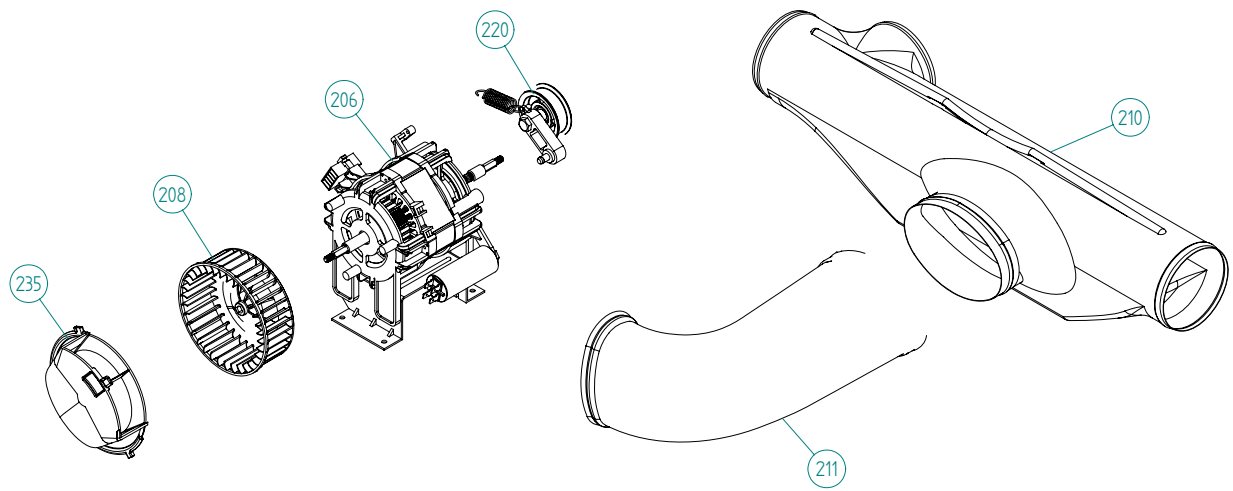

Lower session

ASKO, T793 FI US - Titanium FI (TD60.3)

Pos	Spare part No.	Description	Qty	Comment
206	8061895	MOTOR COMPL. 60HZ TD20	1 Pc's	
206-a	8901969	SCREW MRT-TT 5x12 FZB T20	4 Pc's	
206-b	8080119	Capacitor 8UF 450V-Dryer Motor	1 Pc's	
206-c	8054640	CAPACITOR 4UF 400V	1 Pc's	For ACC motor
208	8065797	Fan Impeller 120MM	1 Pc's	
210	8052638	T-Tube w/o Recirc holes	1 Pc's	
211	8052639	Exhaust Canal Bend	1 Pc's	
220	8801490	Tension Wheel w/Belt & Spring	1 Pc's	
235	8077484-49	COVER FOR FAN HOUSING	1 Pc's