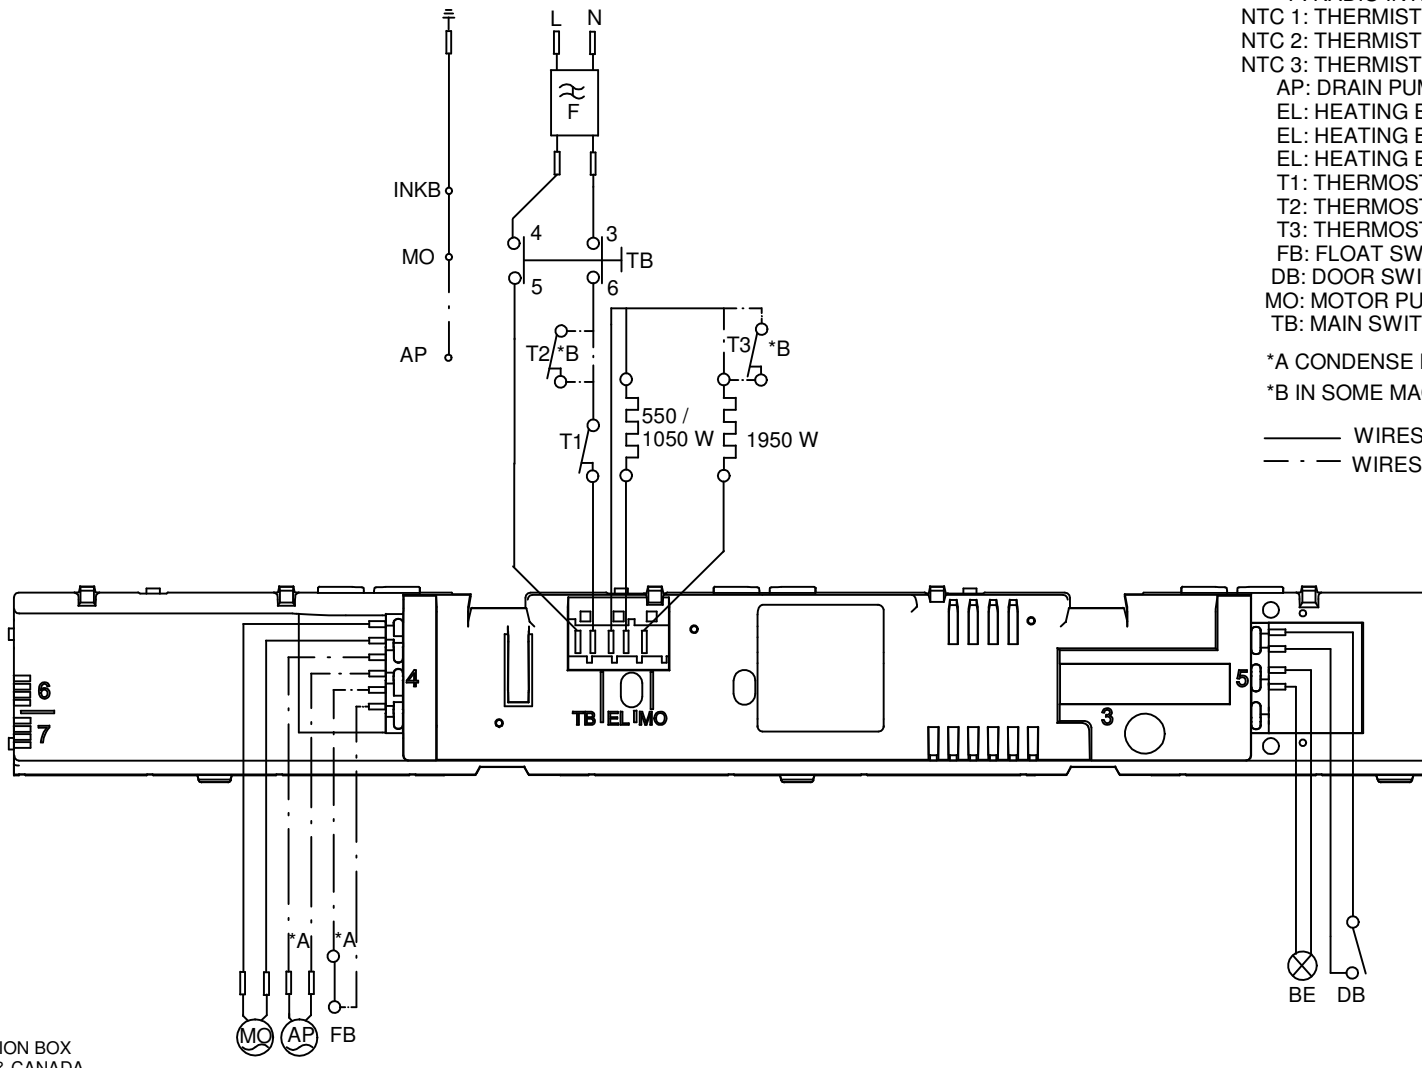

Control panel

ASKO, T793 FI US - Titanium FI (TD60.3)

Pos	Spare part No.	Description	Qty	Comment
401	8081214-81-UL	PANEL T793 FI ASKO CE	1 Pc's	
402	8079749	Rubber Seal-Cntrl Panel to Brd	1 Pc's	
408	8080405-81	PUSHBUTTON MENU UL4	1 Pc's	
409	8080406-81	PUSHBUTTON MENU INNER UL4	1 Pc's	
411	8080425-81	PUSHBUTTON START/STOP INT. TD	1 Pc's	
413	8080401-81	PUSHBU. MAIN SWITCH INTEGR.UL4	1 Pc's	
419	8079897	SPRING PUSHBUTTON MAIN SWITCH	1 Pc's	
430	8801328	CONTROL UNIT TD60.3 FI	1 Pc's	

RESISTANCES AT
VALUES WITH +/-
COMPONENT

F: RADIO INT
NTC 1: THERMIST
NTC 2: THERMIST
NTC 3: THERMIST
AP: DRAIN PUM
EL: HEATING E
EL: HEATING E
EL: HEATING E
T1: THERMOS
T2: THERMOS
T3: THERMOS
FB: FLOAT SW
DB: DOOR SW
MO: MOTOR PU
TB: MAIN SWIT

*A CONDENSE
*B IN SOME MA

— WIRES
- - - WIRES

CIRCUIT DI
80 78