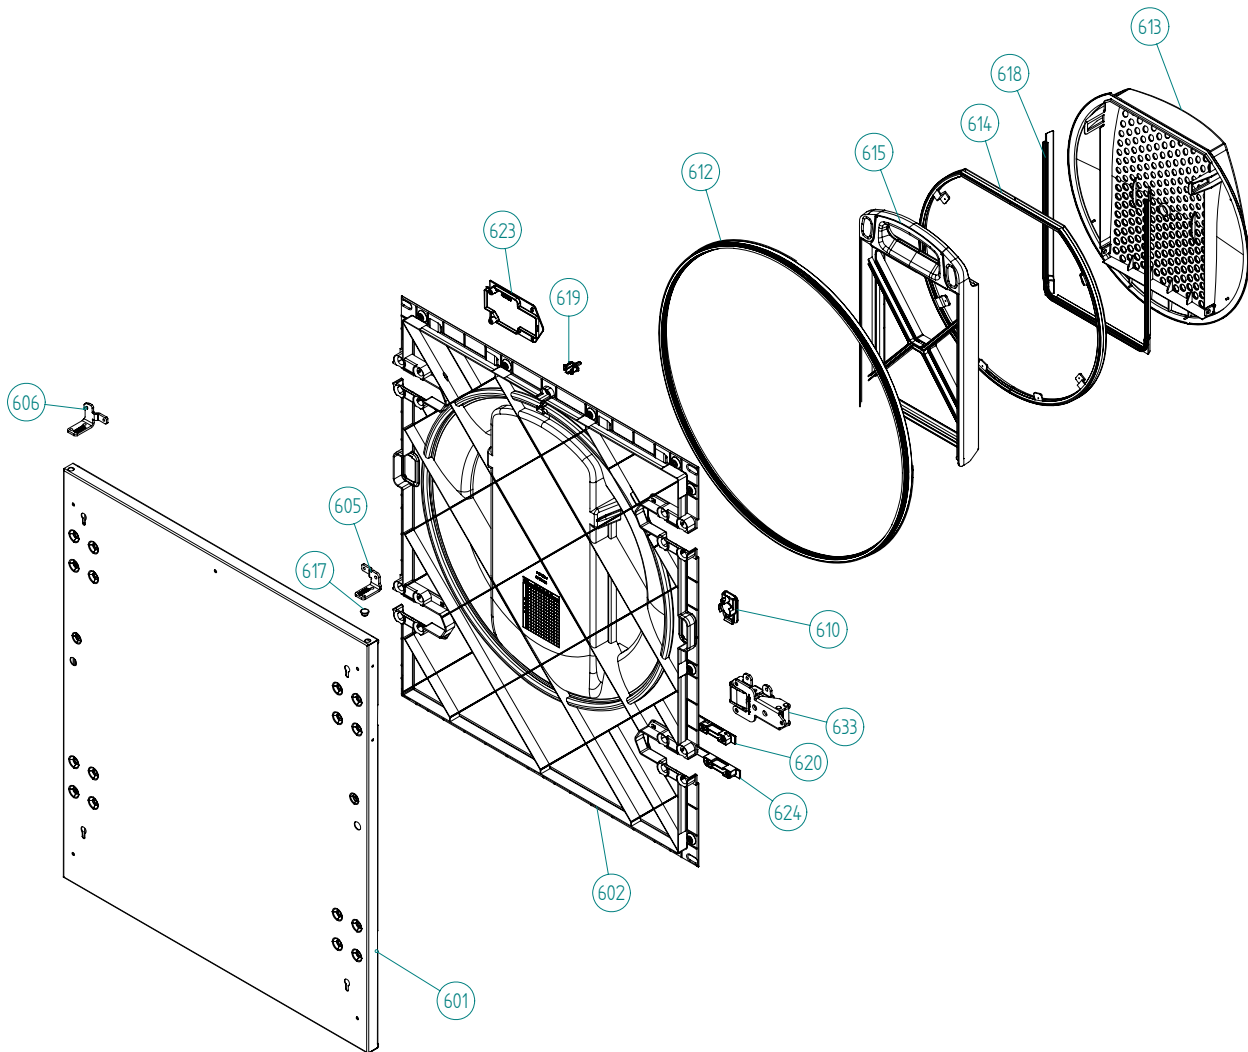

Upper session

ASKO, T793 FI US - Titanium FI (TD60.3)

Pos	Spare part No.	Description	Qty	Comment
501	8076029	FRONTBEAM	1 Pc's	
501-a	8902362	Screw 20 Torx Self Tapping	2 Pc's	
501-b	8901413	Lock Washer laundry tops	2 Pc's	
520	8073782	MAIN PUSH SWITCH	1 Pc's	
527	8076202	EMC-FILTER WITH INDUCTOR	1 Pc's	
527-a	8901155	Nut	1 Pc's	
527-b	8901419	Lock Washer	1 Pc's	
529	8079836	CABLE SET P TD UL4	1 Pc's	
529	8079837	CABLE SET T TD UL4	1 Pc's	
529	8079838	CABLE SET BE TD UL4	1 Pc's	
529	8079839	CABLE SET LB TD UL4	1 Pc's	
529	8079841	CABLE SET EL TD UL4	1 Pc's	
529	8079842	CABLE SET MO TD UL4	1 Pc's	
529	8079845	CABLE SET Thermistor TD60	1 Pc's	
529	8079846	GROUNDCHAIN V TD	1 Pc's	
530	8077519	BRACKET FOR DOOR SWITCH	1 Pc's	
531	8073836	MICROSWITCH DOOR	1 Pc's	
551	8076324	Connection box T711	1 Pc's	
552	8061455	Receptacle 05 WMD Connect	1 Pc's	
553	8061891	Terminal Block DryerTD 20	1 Pc's	
554	8078291	GROMMET 94793	1 Pc's	
554	8060462	Grommet	1 Pc's	
555	8060463	Lock Nut	1 Pc's	
556	8063756	Cover Terminal block T700s	1 Pc's	
556-a	8901097	Screw Terminal	1 Pc's