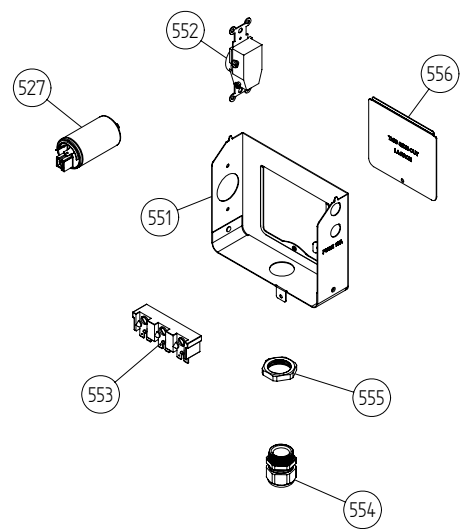

Lower session

ASKO, T793 FI US - Titanium FI (TD60.3)

Pos	Spare part No.	Description	Qty	Comment
206	8061895	MOTOR COMPL. 60HZ TD20	1 Pc's	
206-a	8901969	SCREW MRT-TT 5x12 FZB T20	4 Pc's	
206-b	8080119	Capacitor 8UF 450V-Dryer Motor	1 Pc's	
206-c	8054640	CAPACITOR 4UF 400V	1 Pc's	For ACC motor
208	8065797	Fan Impeller 120MM	1 Pc's	
210	8052638	T-Tube w/o Recirc holes	1 Pc's	
211	8052639	Exhaust Canal Bend	1 Pc's	
220	8801490	Tension Wheel w/Belt & Spring	1 Pc's	
235	8077484-49	COVER FOR FAN HOUSING	1 Pc's	

Outer casing

ASKO, T793 FI US - Titanium FI (TD60.3)

Pos	Spare part No.	Description	Qty	Comment
101	8061817-81	Top WM50 titanium	1 Pc's	
101-a	8902362	Screw 20 Torx Self Tapping	3 Pc's	
101-b	8901413	Lock Washer laundry tops	2 Pc's	
106	8801175-81	Side left titanium TD30	1 Pc's	
107	8061763	Clip Front Plate 600700s	2 Pc's	
108	8061916	CABLE HOLDER WMD20	2 Pc's	
112	8076031-P-81	FRONT	1 Pc's	
112-a	8902362	Screw 20 Torx Self Tapping	2 Pc's	
112-b	8900327	Screw 20 Torx Self Tapping	4 Pc's	
114	8080103	REINFORCEMENT INTEGRATED	2 Pc's	
116	8080104	REINFORCEMENT JOINT INTEGRATED	1 Pc's	
119	8076080-81	PLINTH	1 Pc's	
121	8077498-81	COVER FOR FRONT INTEGRATED	2 Pc's	
123	8076075-81	COVER FOR FAN HOUSING	1 Pc's	
127	8052641	Collar Vent Exhaust TD	1 Pc's	
128	8052640-81-UL	Exhaust lid titanium	2 Pc's	
130	8053980	Stacking Bracket All TDs	2 Pc's	
132	8064114	Pair, Holders, TD Feet/Stacking	1 Pc's	
134	8079947	REAR PANEL OUTER PUNCHED TD25	1 Pc's	
134-a	8902362	Screw 20 Torx Self Tapping	10 Pc's	
136	8061915	Cable Holder T700	1 Pc's	
139	8061618	BASE PAN WMD20	1 Pc's	
140	8059334	Leveling Leg Comp WMD 20	4 Pc's	
141	8801175-81	Side left titanium TD30	1 Pc's	
141	8801176-81	Side Right TD30 titanium	1 Pc's	
142	8801176-81	Side Right TD30 titanium	1 Pc's	
147	8081935	TIP GUARD WMD60	2 Pc's	