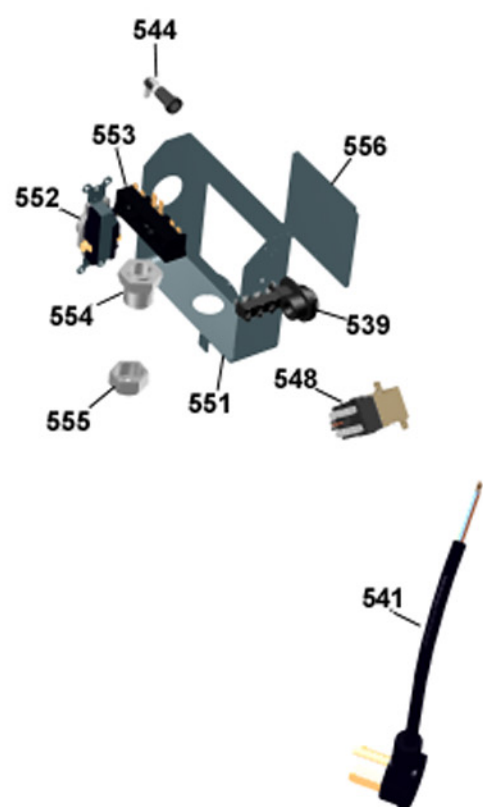

Control panel

ASKO, T701 US - White #10770110 (TD11US)

Pos	Spare part No.	Description	Qty	Comment
401	8076318-0-UL	PANEL W.HANDLE T701 ASKO US	1 Pcs	
401-a	8901591	Clip/Panel 600700s	4 Pcs	
403	8064945	Label program info. TD11	1 Pcs	
407	8061846-0-UL	Discontinued	0 Pcs	
411	8061711-0	Push Buttons TNM33/44/11/22	5 Pcs	
413	8061892-0	Temp/Timer Knob 600/700s	2 Pcs	
415	8061822	Decor Lens 06 Laundry	1 Pcs	
416	8060478	Ind. Lamp 600s WM	1 Pcs	
490	8065662	INSTRUCT TD21 ENGLISH US/CA	1 Pcs	
490	8065663	INSTRUCTIONS TD21 FRENCH US/CA	1 Pcs	
490	8065664	INSTRUCT TD21 SPANISH US/CA	1 Pcs	

Upper session

ASKO, T701 US - White #10770110 (TD11US)

Pos	Spare part No.	Description	Qty	Comment
501	8061690	Front Beam 600/700 Series	1 Pcs	
501-a	8900338	Screw 20 Torx Self Tapping	2 Pcs	
501-b	8901413	Lock Washer laundry tops	2 Pcs	
501-c	8902087	Screw Plastic Housing 20 Torx	2 Pcs	
509	8061883	Buzzer T700	1 Pcs	
509-a	8901097	Screw Terminal	1 Pcs	
511	8061931	Rotary Switch T700/720	1 Pcs	
511-a	8901097	Screw Terminal	2 Pcs	
517	8061875	Switch ON/OFF WM20	4 Pcs	
521	8061877	Start Switch T700/T720	1 Pcs	
525	8061839	Timer T700	1 Pcs	
529	8086700-1	Basic Harness	1 Pcs	
539	8061660	Terminal Block 5Pole	1 Pcs	
539-a	8901097	Screw Terminal	1 Pcs	
544	8065573	FUSE HOLDER GREY 15A US/CA	2 Pcs	
544-a	8058140	BK/MDA15 Fuse All laundry	2 Pcs	
544-b	8055725	Hub Fuse Holder	2 Pcs	
544-c	8054613	Fuse Holder Laundry	2 Pcs	
548	8064179	Relay 10 terminals WM	1 Pcs	
551	8065734	EL. BOX USA TD21	1 Pcs	
551-a	8901097	Screw Terminal	1 Pcs	
552	8061033	Subs to 8061455	1 Pcs	
553	8061891	Terminal Block DryerTD 20	1 Pcs	
554	8060462	Grommet	1 Pcs	
555	8060463	Lock Nut	1 Pcs	
556	8063756	Cover Terminal block T700s	1 Pcs	
556-a	8901097	Screw Terminal	1 Pcs	