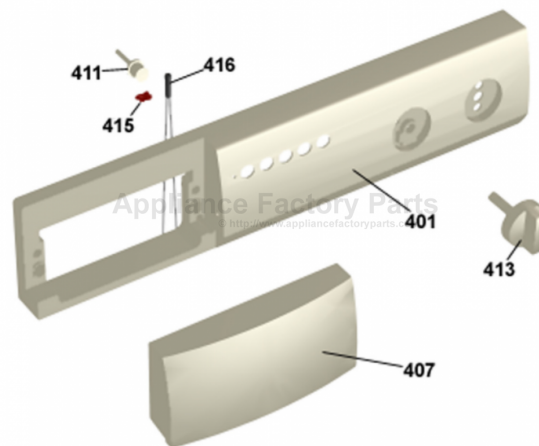

[Find Your ASKO Dryer Parts - Select From 73 Models](#)

----- Manual continues below -----