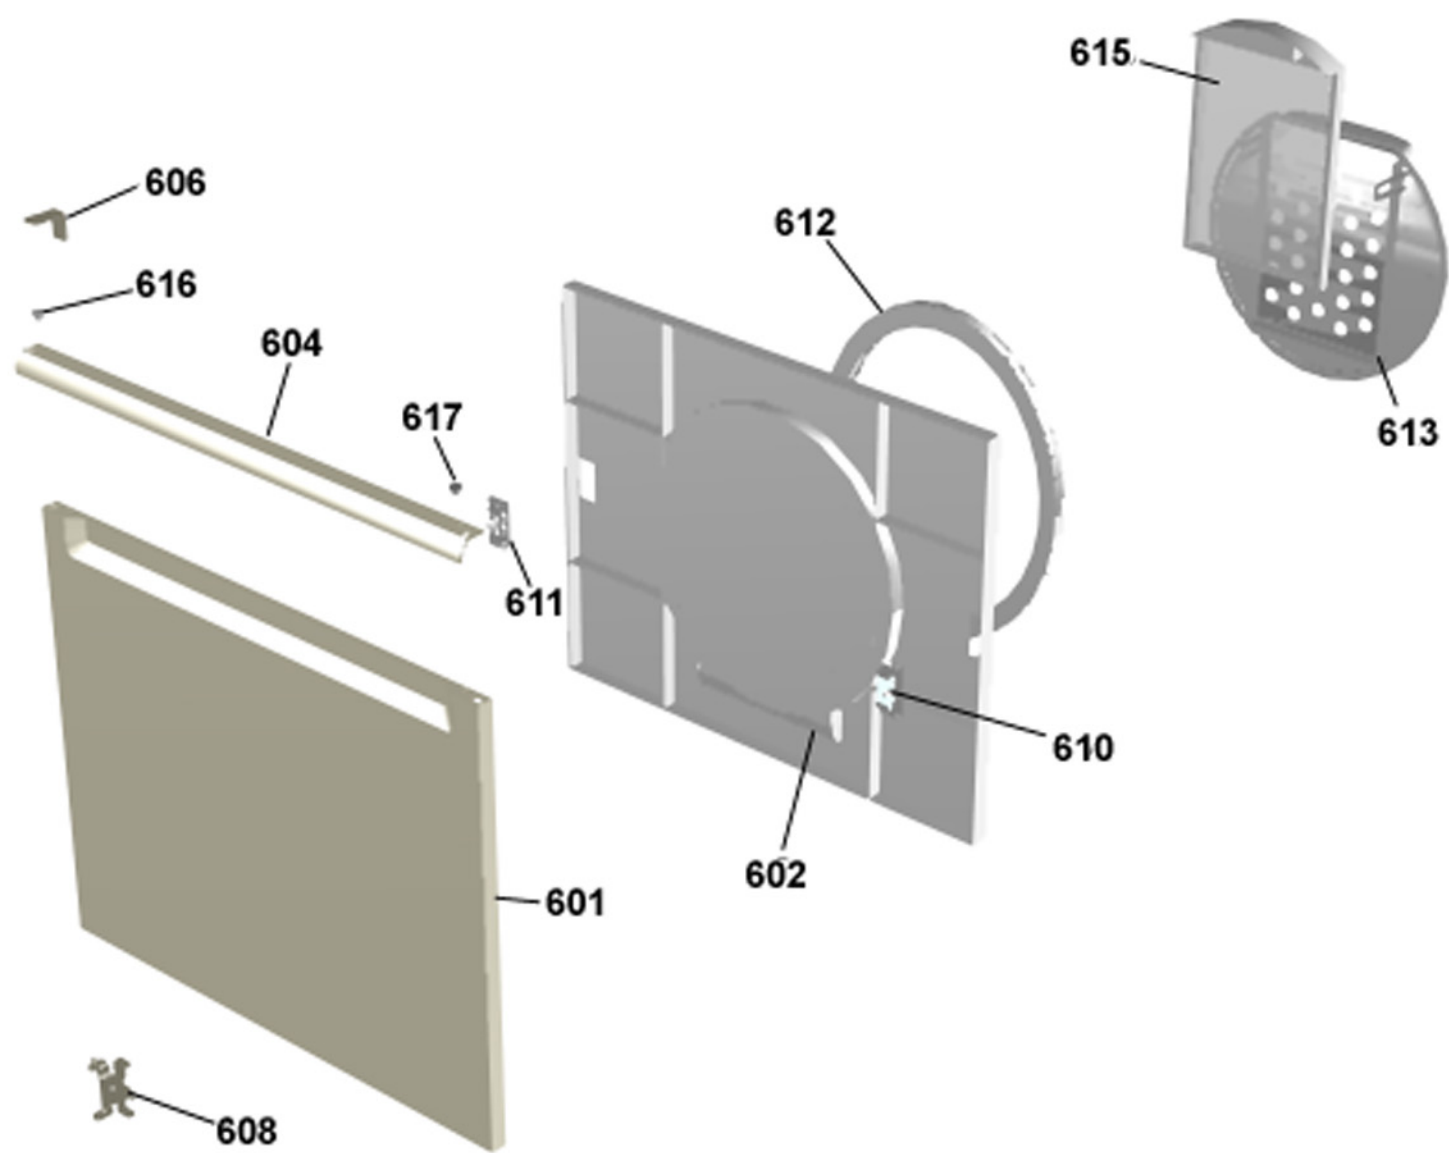

Control panel

ASKO, T701 US - White #10770110 (TD11US)

Pos	Spare part No.	Description	Qty	Comment
401	8076318-0-UL	PANEL W.HANDLE T701 ASKO US	1 Pcs	
401-a	8901591	Clip/Panel 600700s	4 Pcs	
403	8064945	Label program info. TD11	1 Pcs	
407	8061846-0-UL	Discontinued	0 Pcs	
411	8061711-0	Push Buttons TNM33/44/11/22	5 Pcs	
413	8061892-0	Temp/Timer Knob 600/700s	2 Pcs	
415	8061822	Decor Lens 06 Laundry	1 Pcs	
416	8060478	Ind. Lamp 600s WM	1 Pcs	
490	8065662	INSTRUCT TD21 ENGLISH US/CA	1 Pcs	
490	8065663	INSTRUCTIONS TD21 FRENCH US/CA	1 Pcs	
490	8065664	INSTRUCT TD21 SPANISH US/CA	1 Pcs	

Upper session

ASKO, T701 US - White #10770110 (TD11US)

Pos	Spare part No.	Description	Qty	Comment
501	8061690	Front Beam 600/700 Series	1 Pcs	
501-a	8900338	Screw 20 Torx Self Tapping	2 Pcs	
501-b	8901413	Lock Washer laundry tops	2 Pcs	
501-c	8902087	Screw Plastic Housing 20 Torx	2 Pcs	
509	8061883	Buzzer T700	1 Pcs	
509-a	8901097	Screw Terminal	1 Pcs	
511	8061931	Rotary Switch T700/720	1 Pcs	
511-a	8901097	Screw Terminal	2 Pcs	
517	8061875	Switch ON/OFF WM20	4 Pcs	
521	8061877	Start Switch T700/T720	1 Pcs	
525	8061839	Timer T700	1 Pcs	
529	8086700-1	Basic Harness	1 Pcs	
539	8061660	Terminal Block 5Pole	1 Pcs	
539-a	8901097	Screw Terminal	1 Pcs	
544	8065573	FUSE HOLDER GREY 15A US/CA	2 Pcs	
544-a	8058140	BK/MDA15 Fuse All laundry	2 Pcs	
544-b	8055725	Hub Fuse Holder	2 Pcs	
544-c	8054613	Fuse Holder Laundry	2 Pcs	
548	8064179	Relay 10 terminals WM	1 Pcs	
551	8065734	EL. BOX USA TD21	1 Pcs	
551-a	8901097	Screw Terminal	1 Pcs	
552	8061033	Subs to 8061455	1 Pcs	
553	8061891	Terminal Block DryerTD 20	1 Pcs	
554	8060462	Grommet	1 Pcs	
555	8060463	Lock Nut	1 Pcs	
556	8063756	Cover Terminal block T700s	1 Pcs	
556-a	8901097	Screw Terminal	1 Pcs	