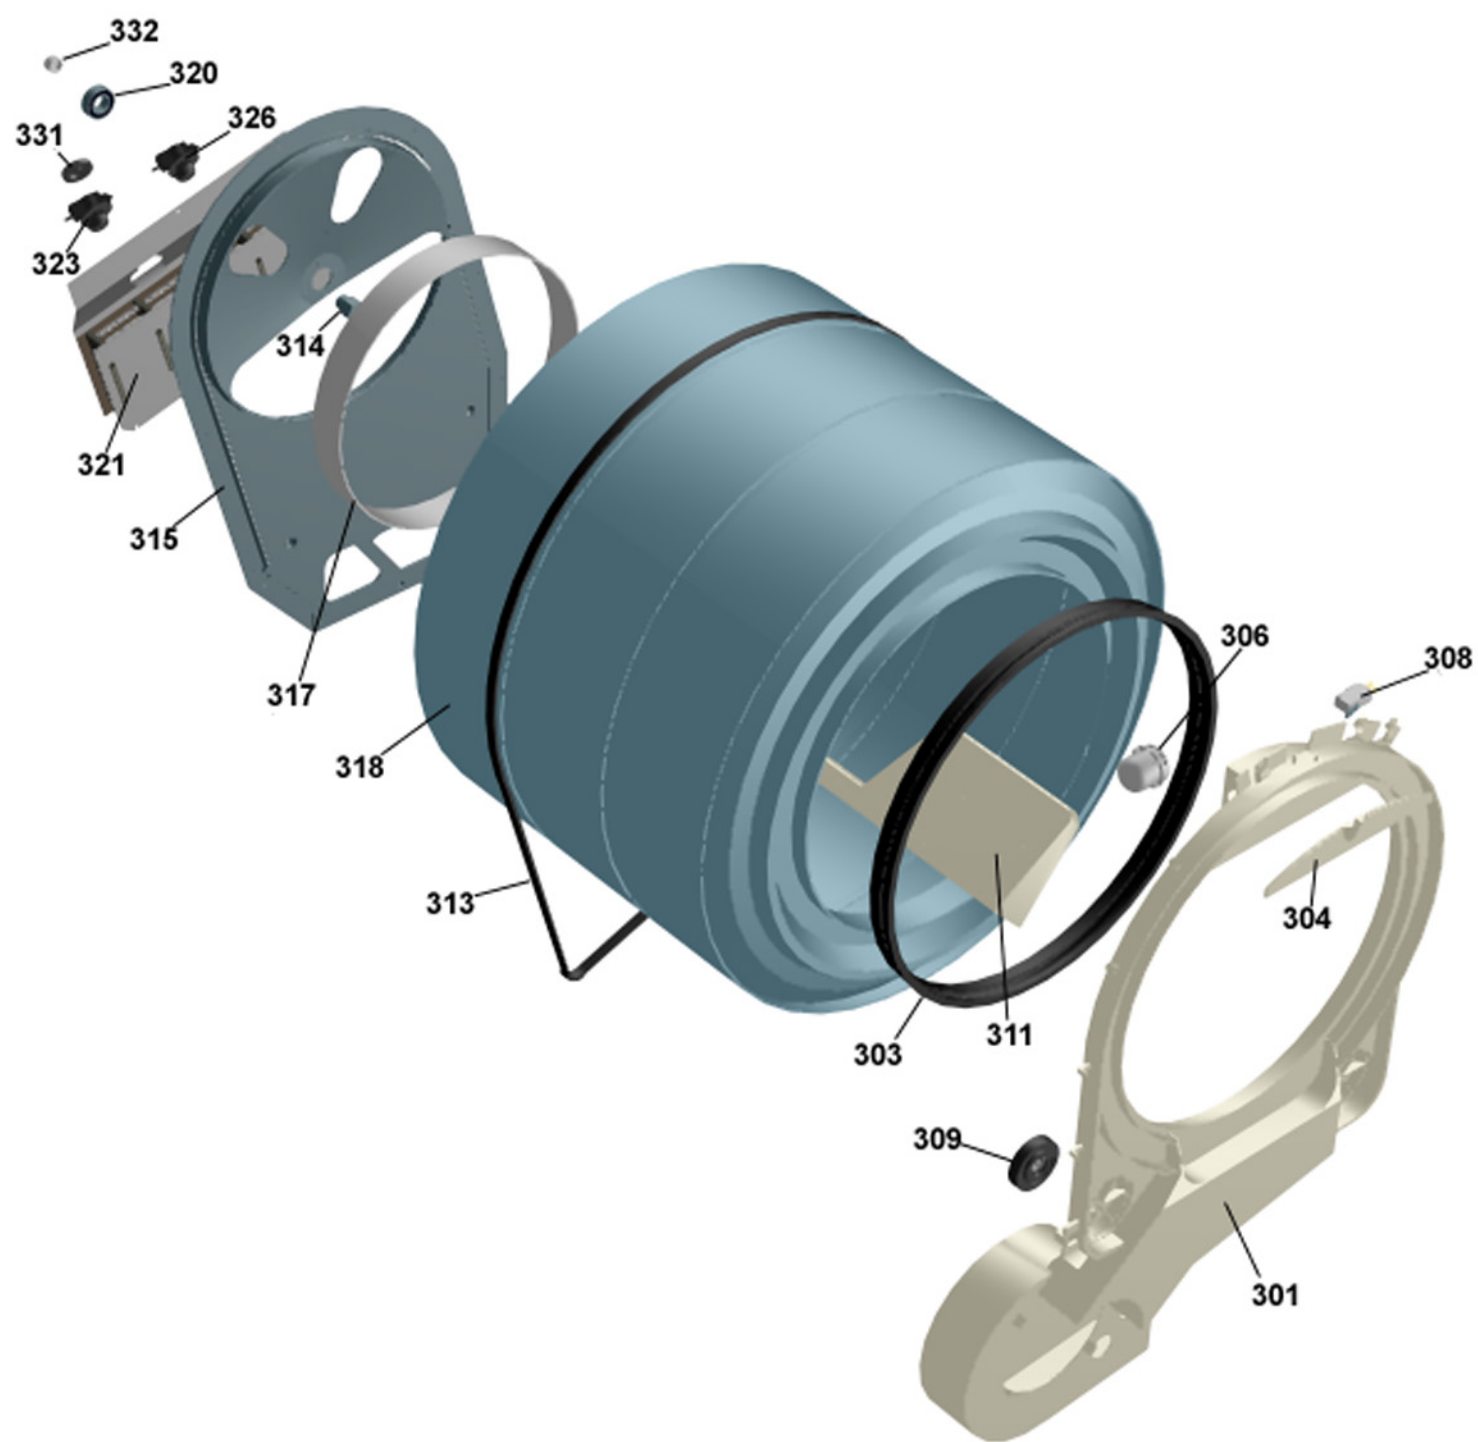

Upper session

ASKO, T701 US - White #10770110 (TD11US)

Pos	Spare part No.	Description	Qty	Comment
501	8061690	Front Beam 600/700 Series	1 Pcs	
501-a	8900338	Screw 20 Torx Self Tapping	2 Pcs	
501-b	8901413	Lock Washer laundry tops	2 Pcs	
501-c	8902087	Screw Plastic Housing 20 Torx	2 Pcs	
509	8061883	Buzzer T700	1 Pcs	
509-a	8901097	Screw Terminal	1 Pcs	
511	8061931	Rotary Switch T700/720	1 Pcs	
511-a	8901097	Screw Terminal	2 Pcs	
517	8061875	Switch ON/OFF WM20	4 Pcs	
521	8061877	Start Switch T700/T720	1 Pcs	
525	8061839	Timer T700	1 Pcs	
529	8086700-1	Basic Harness	1 Pcs	
539	8061660	Terminal Block 5Pole	1 Pcs	
539-a	8901097	Screw Terminal	1 Pcs	
544	8065573	FUSE HOLDER GREY 15A US/CA	2 Pcs	
544-a	8058140	BK/MDA15 Fuse All laundry	2 Pcs	
544-b	8055725	Hub Fuse Holder	2 Pcs	
544-c	8054613	Fuse Holder Laundry	2 Pcs	
548	8064179	Relay 10 terminals WM	1 Pcs	
551	8065734	EL. BOX USA TD21	1 Pcs	
551-a	8901097	Screw Terminal	1 Pcs	
552	8061033	Subs to 8061455	1 Pcs	
553	8061891	Terminal Block DryerTD 20	1 Pcs	
554	8060462	Grommet	1 Pcs	
555	8060463	Lock Nut	1 Pcs	
556	8063756	Cover Terminal block T700s	1 Pcs	
556-a	8901097	Screw Terminal	1 Pcs	

Outer door

ASKO, T701 US - White #10770110 (TD11US)

Pos	Spare part No.	Description	Qty	Comment
601	8061733-0	Outer Door 600/700 Series	1 Pcs	
602	8061810	Inner Door Dryer T700 Series	1 Pcs	
602-a	8902068	Screw	5 Pcs	
604	8061813-0	Door Handle T700	1 Pcs	
606	8061803-0	Hinge Pin Upper compl. 700s	1 Pcs	
606	8061805-0	hinge T711	1 Pcs	
606-a	8901097	Screw Terminal	2 Pcs	
606-b	8901619	Pop Rivet Det Comp	1 Pcs	
608	8061807-0	Lower Hinge Lower Compl.	1 Pcs	
608-a	8900338	Screw 20 Torx Self Tapping	2 Pcs	
608-b	8901097	Screw Terminal	1 Pcs	
610	8061878	Magnet Door T700s	1 Pcs	
611	8061886	Lock Holder T700 Series	0 Pcs	
612	8061815	Seal Dryer Door T700s	1 Pcs	
613	8065840	Filter Holder Compl.	1 Pcs	
615	8061812	Double Lint filter 700s	1 Pcs	
616	8061865-0	Bushing Hinge Pin T700s	2 Pcs	
617	8061953-0	Door Plug T700s	1 Pcs	