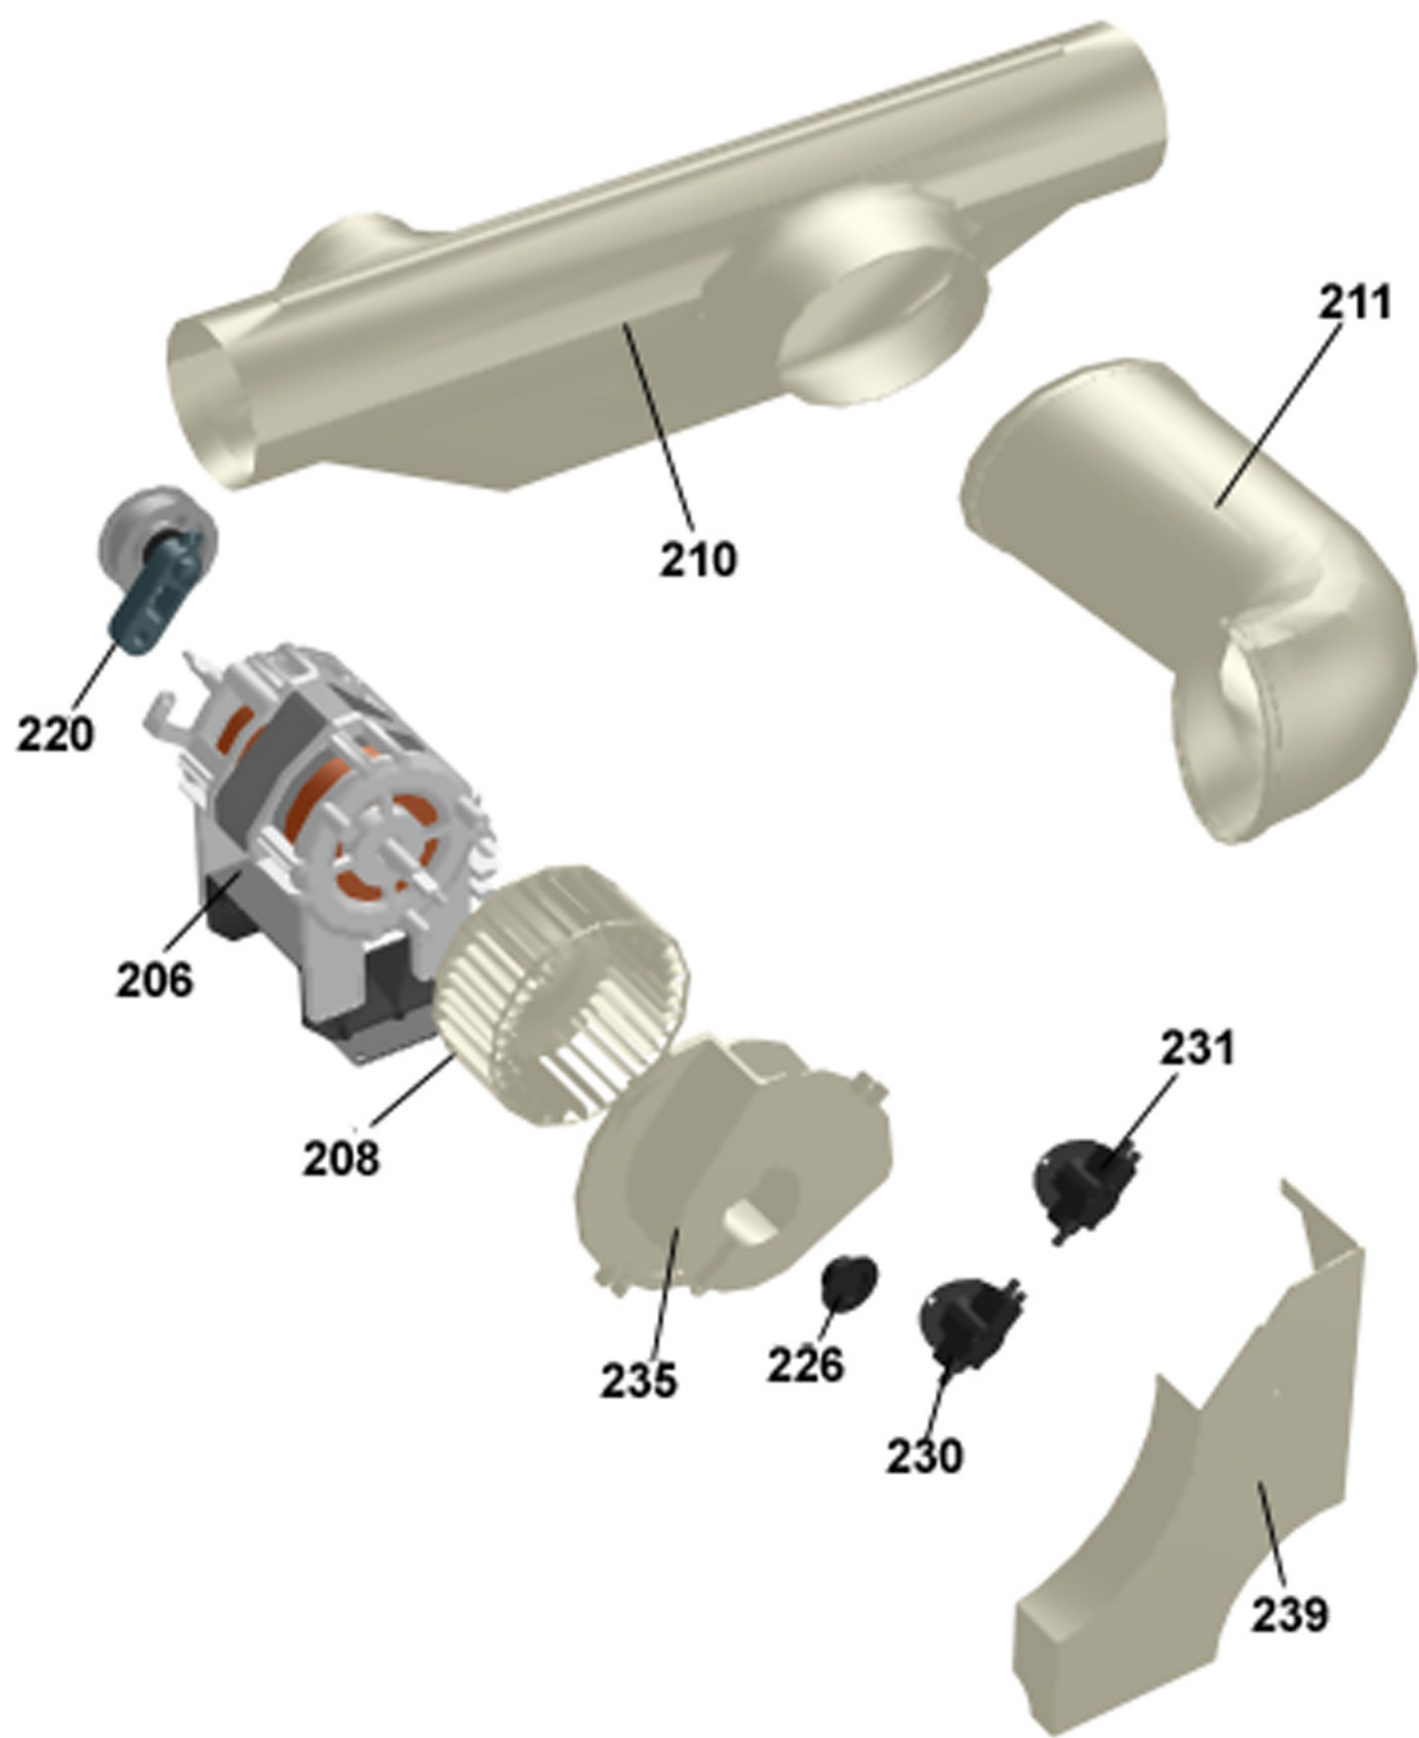

Outer door

ASKO, T701 US - White #10770110 (TD11US)

Pos	Spare part No.	Description	Qty	Comment
601	8061733-0	Outer Door 600/700 Series	1 Pcs	
602	8061810	Inner Door Dryer T700 Series	1 Pcs	
602-a	8902068	Screw	5 Pcs	
604	8061813-0	Door Handle T700	1 Pcs	
606	8061803-0	Hinge Pin Upper compl. 700s	1 Pcs	
606	8061805-0	hinge T711	1 Pcs	
606-a	8901097	Screw Terminal	2 Pcs	
606-b	8901619	Pop Rivet Det Comp	1 Pcs	
608	8061807-0	Lower Hinge Lower Compl.	1 Pcs	
608-a	8900338	Screw 20 Torx Self Tapping	2 Pcs	
608-b	8901097	Screw Terminal	1 Pcs	
610	8061878	Magnet Door T700s	1 Pcs	
611	8061886	Lock Holder T700 Series	0 Pcs	
612	8061815	Seal Dryer Door T700s	1 Pcs	
613	8065840	Filter Holder Compl.	1 Pcs	
615	8061812	Double Lint filter 700s	1 Pcs	
616	8061865-0	Bushing Hinge Pin T700s	2 Pcs	
617	8061953-0	Door Plug T700s	1 Pcs	

Cylinder and related parts

ASKO, T701 US - White #10770110 (TD11US)

Pos	Spare part No.	Description	Qty	Comment
301	8801216	Front frame compl. TD21	1 Pcs	
301-a	8902066	Screw	4 Pcs	
303	8061821	Front Felt Seal T700	1 Pcs	
304	8061932-49	Lamp housing lid grey TD21	1 Pcs	
306	8061887	Lamp Chimney	1 Pcs	
308	8053107	Micro Switch Dryer 03/05	1 Pcs	
309	8052622	Drum Roller Frt. TD	1 Pcs	
311	8052589	Paddle	2 Pcs	
311-a	8902099	Screw	5 Pcs	
313	8065710	Belt 700s	1 Pcs	
314	8052632	Bushing Rear Drum 03/05 TD	1 Pcs	
315	8061851	Rear Panel Inner T700	1 Pcs	
315-a	8900369	Screw T25	13 Pcs	
317	8064440	Felt sealing rear	1 Pcs	
318	8061800	Cylinder Dryer TD20 Comp.	1 Pcs	
320	8004439	Bearing Dryer Rear Panel All	1 Pcs	
321	8063808	Heater Element 2500 W700s	1 Pcs	
321-a	8900369	Screw T25	2 Pcs	
323	8008487	TStat Man. Reset TD	1 Pcs	
323-a	8900369	Screw T25	1 Pcs	
326	8008807	TStat 115C Auto Reset TD	1 Pcs	
326-a	8900369	Screw T25	1 Pcs	
331	8052650	Diaphragm Overheat	1 Pcs	
332	8064151	CAP OF BOLT	1 Pcs	