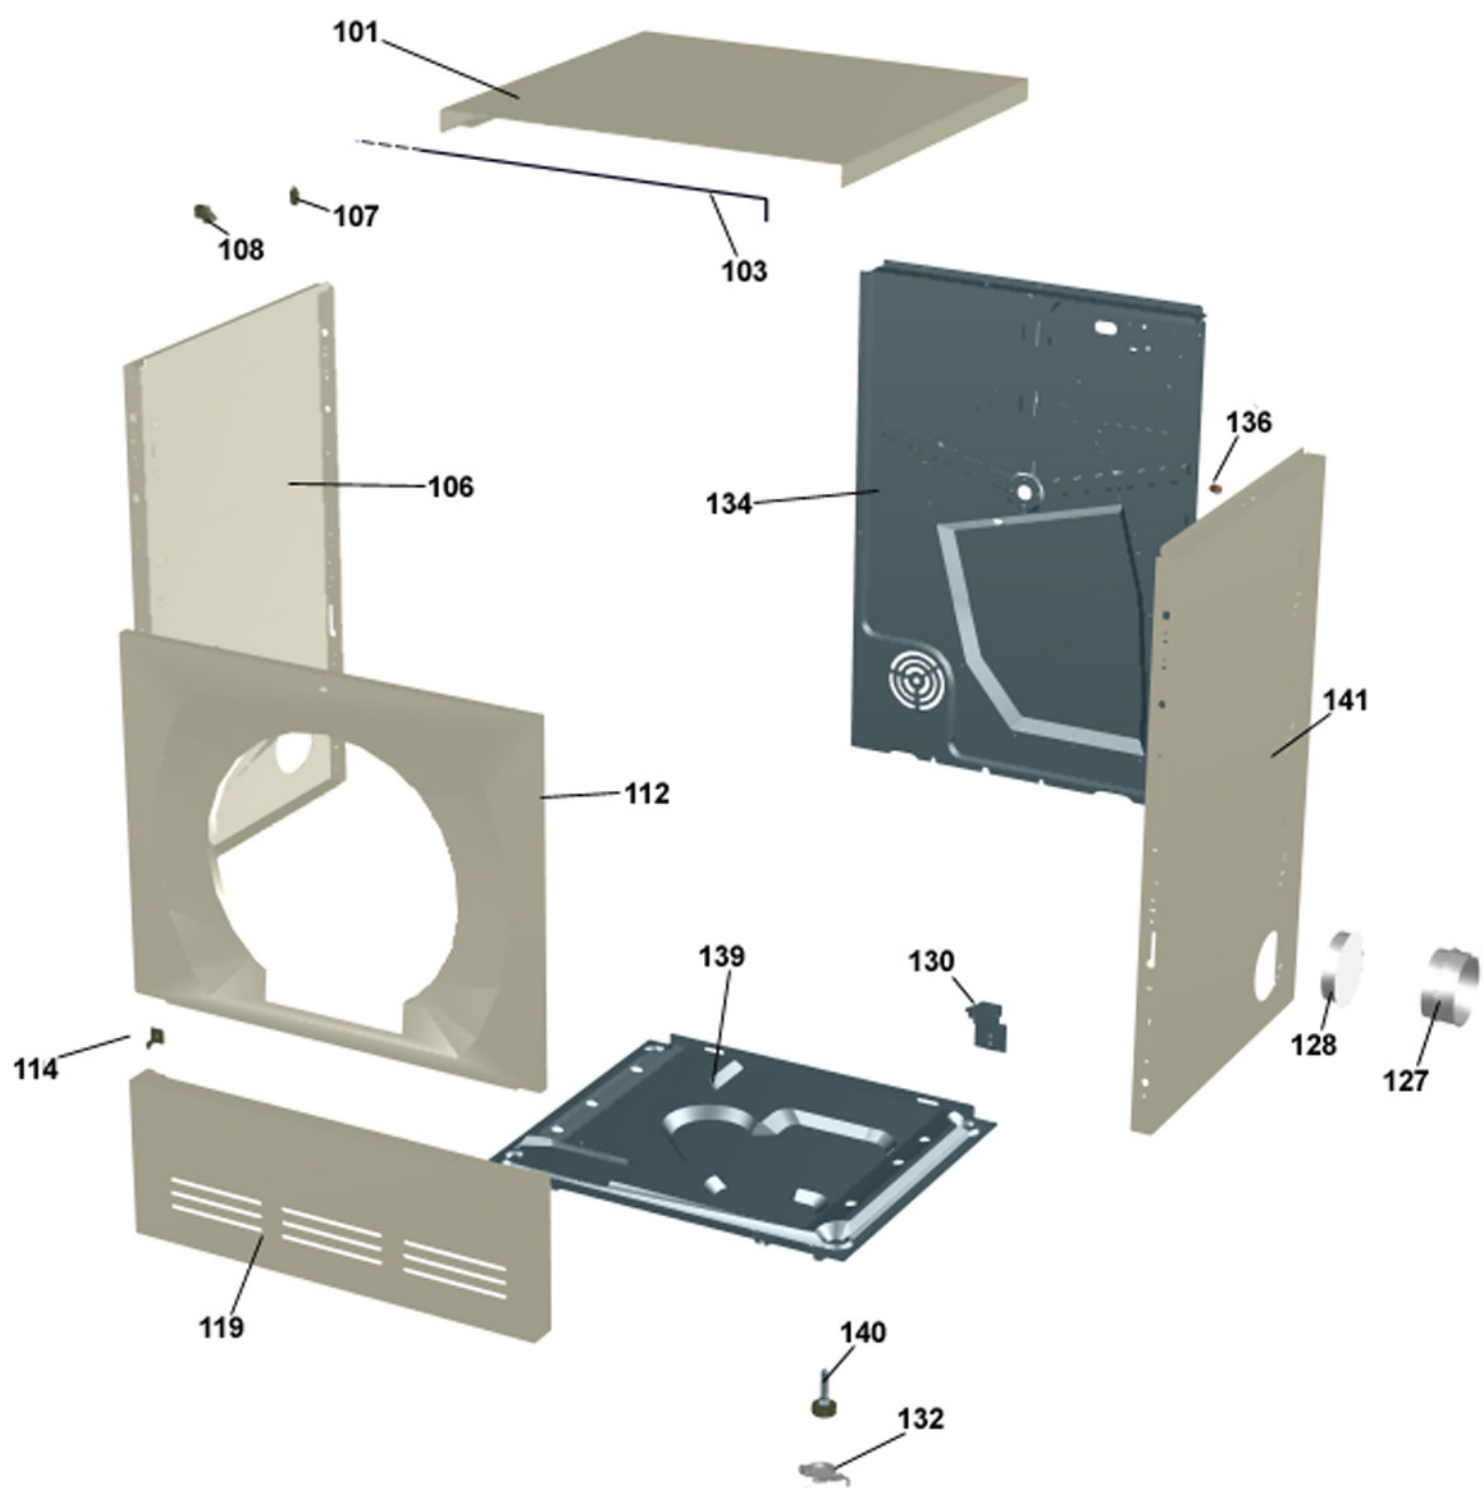

Cylinder and related parts

ASKO, T701 US - White #10770110 (TD11US)

Pos	Spare part No.	Description	Qty	Comment
301	8801216	Front frame compl. TD21	1 Pcs	
301-a	8902066	Screw	4 Pcs	
303	8061821	Front Felt Seal T700	1 Pcs	
304	8061932-49	Lamp housing lid grey TD21	1 Pcs	
306	8061887	Lamp Chimney	1 Pcs	
308	8053107	Micro Switch Dryer 03/05	1 Pcs	
309	8052622	Drum Roller Frt. TD	1 Pcs	
311	8052589	Paddle	2 Pcs	
311-a	8902099	Screw	5 Pcs	
313	8065710	Belt 700s	1 Pcs	
314	8052632	Bushing Rear Drum 03/05 TD	1 Pcs	
315	8061851	Rear Panel Inner T700	1 Pcs	
315-a	8900369	Screw T25	13 Pcs	
317	8064440	Felt sealing rear	1 Pcs	
318	8061800	Cylinder Dryer TD20 Comp.	1 Pcs	
320	8004439	Bearing Dryer Rear Panel All	1 Pcs	
321	8063808	Heater Element 2500 W700s	1 Pcs	
321-a	8900369	Screw T25	2 Pcs	
323	8008487	TStat Man. Reset TD	1 Pcs	
323-a	8900369	Screw T25	1 Pcs	
326	8008807	TStat 115C Auto Reset TD	1 Pcs	
326-a	8900369	Screw T25	1 Pcs	
331	8052650	Diaphragm Overheat	1 Pcs	
332	8064151	CAP OF BOLT	1 Pcs	

Lower session**ASKO, T701 US - White #10770110 (TD11US)**

Pos	Spare part No.	Description	Qty	Comment
206	8061895	Motor Dryer 700s	1 Pcs	
206-a	8901969	Screw	4 Pcs	
208	8055200	Blower Dryer Front All	1 Pcs	
208-a	8901192	Locking Nut WM 03/05	1 Pcs	
210	8052638	TTube w/o Recirc holes	1 Pcs	
211	8052639	Exhaust Canal Bend	1 Pcs	
220	8801214	TENSION ARM W.BALL BEARING	1 Pc's	
226	8061949	Plug Fan TD700 Series	1 Pcs	
228	33700183	Terminal	1 Pcs	
228-a	8901097	Screw Terminal	1 Pcs	
228-b	8901413	Lock Washer laundry tops	1 Pcs	
230	8001444	TStat Low Temp T720	1 Pcs	
230-a	8902042	Screw Protective Cover Dryer	1 Pcs	
231	8001543	TStat 60C 1303 1353 / TD701	1 Pcs	
231-a	8902042	Screw Protective Cover Dryer	1 Pcs	
235	8061899	Fan Casing Lid T700	1 Pcs	
235-a	8902042	Screw Protective Cover Dryer	2 Pcs	
239	8076948	PROTECTION FAN HOUSE ASM	1 Pc's	
239-a	8902042	Screw Protective Cover Dryer	1 Pcs	
242	8064184	SEALING COVER FAN HOUSE	1 Pcs	