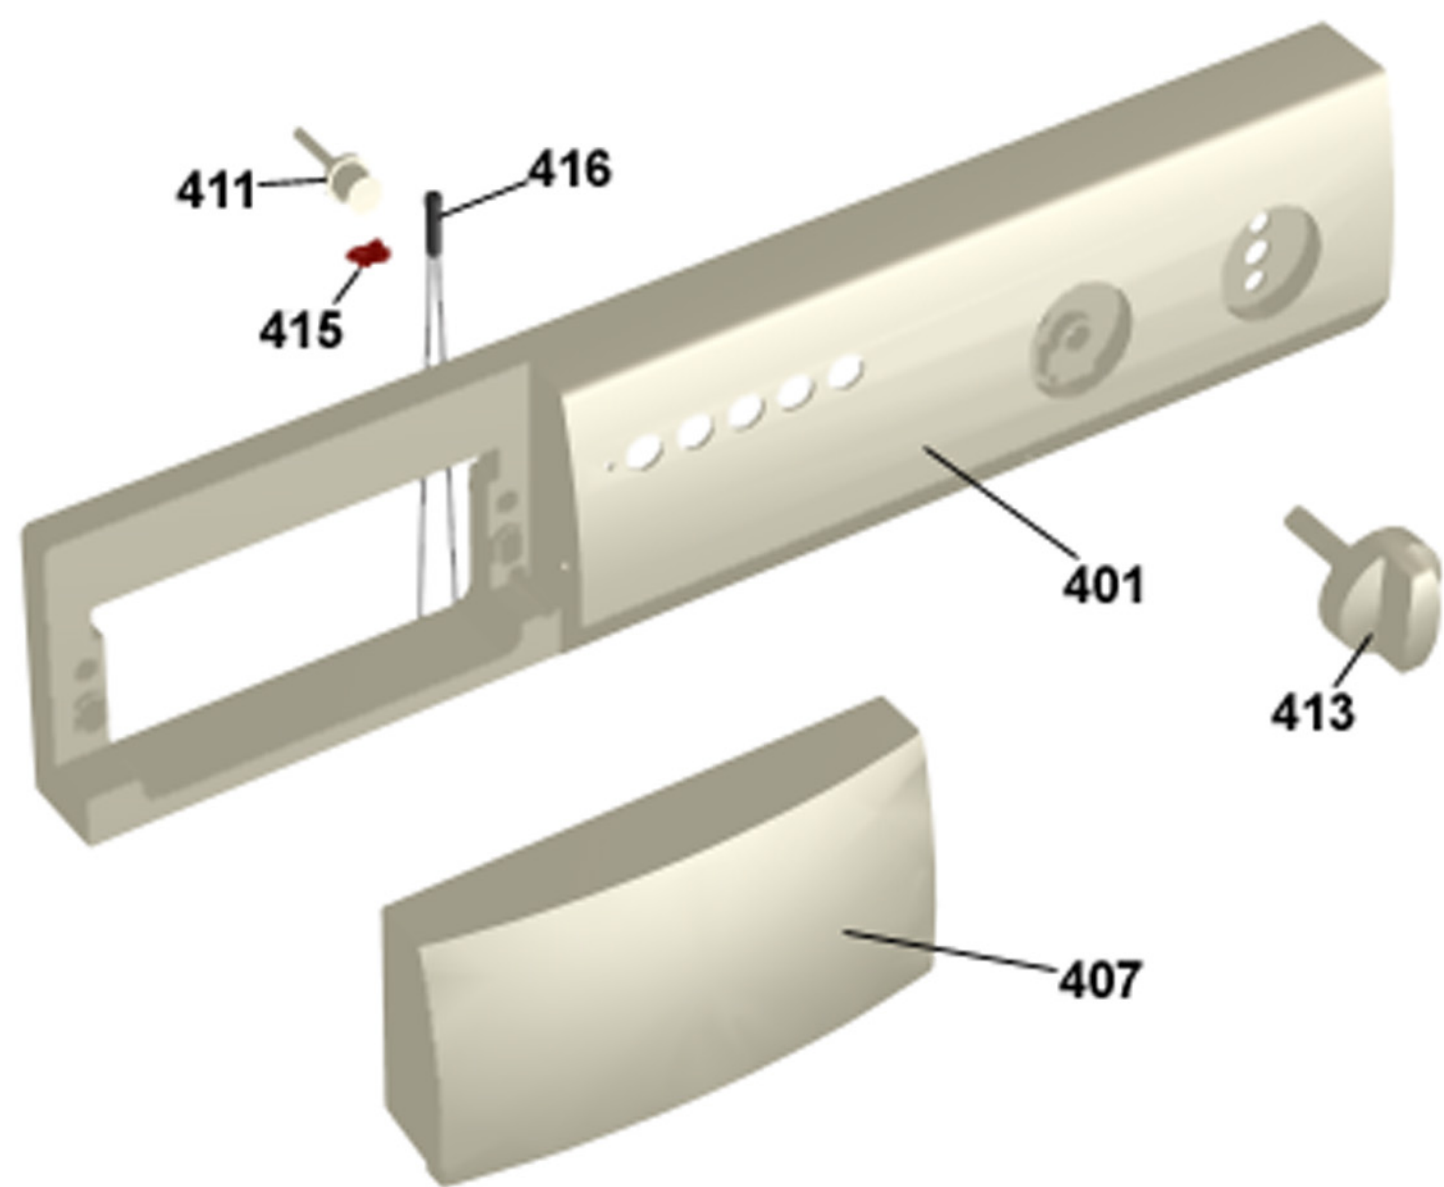

Control panel

ASKO, T701 US - White #10770110 (TD11US)

Pos	Spare part No.	Description	Qty	Comment
401	8076318-0-UL	PANEL W.HANDLE T701 ASKO US	1 Pcs	
401-a	8901591	Clip/Panel 600700s	4 Pcs	
403	8064945	Label program info. TD11	1 Pcs	
407	8061846-0-UL	Discontinued	0 Pcs	
411	8061711-0	Push Buttons TNM33/44/11/22	5 Pcs	
413	8061892-0	Temp/Timer Knob 600/700s	2 Pcs	
415	8061822	Decor Lens 06 Laundry	1 Pcs	
416	8060478	Ind. Lamp 600s WM	1 Pcs	
490	8065662	INSTRUCT TD21 ENGLISH US/CA	1 Pcs	
490	8065663	INSTRUCTIONS TD21 FRENCH US/CA	1 Pcs	
490	8065664	INSTRUCT TD21 SPANISH US/CA	1 Pcs	

Upper session

ASKO, T701 US - White #10770110 (TD11US)

Pos	Spare part No.	Description	Qty	Comment
501	8061690	Front Beam 600/700 Series	1 Pcs	
501-a	8900338	Screw 20 Torx Self Tapping	2 Pcs	
501-b	8901413	Lock Washer laundry tops	2 Pcs	
501-c	8902087	Screw Plastic Housing 20 Torx	2 Pcs	
509	8061883	Buzzer T700	1 Pcs	
509-a	8901097	Screw Terminal	1 Pcs	
511	8061931	Rotary Switch T700/720	1 Pcs	
511-a	8901097	Screw Terminal	2 Pcs	
517	8061875	Switch ON/OFF WM20	4 Pcs	
521	8061877	Start Switch T700/T720	1 Pcs	
525	8061839	Timer T700	1 Pcs	
529	8086700-1	Basic Harness	1 Pcs	
539	8061660	Terminal Block 5Pole	1 Pcs	
539-a	8901097	Screw Terminal	1 Pcs	
544	8065573	FUSE HOLDER GREY 15A US/CA	2 Pcs	
544-a	8058140	BK/MDA15 Fuse All laundry	2 Pcs	
544-b	8055725	Hub Fuse Holder	2 Pcs	
544-c	8054613	Fuse Holder Laundry	2 Pcs	
548	8064179	Relay 10 terminals WM	1 Pcs	
551	8065734	EL. BOX USA TD21	1 Pcs	
551-a	8901097	Screw Terminal	1 Pcs	
552	8061033	Subs to 8061455	1 Pcs	
553	8061891	Terminal Block DryerTD 20	1 Pcs	
554	8060462	Grommet	1 Pcs	
555	8060463	Lock Nut	1 Pcs	
556	8063756	Cover Terminal block T700s	1 Pcs	
556-a	8901097	Screw Terminal	1 Pcs	