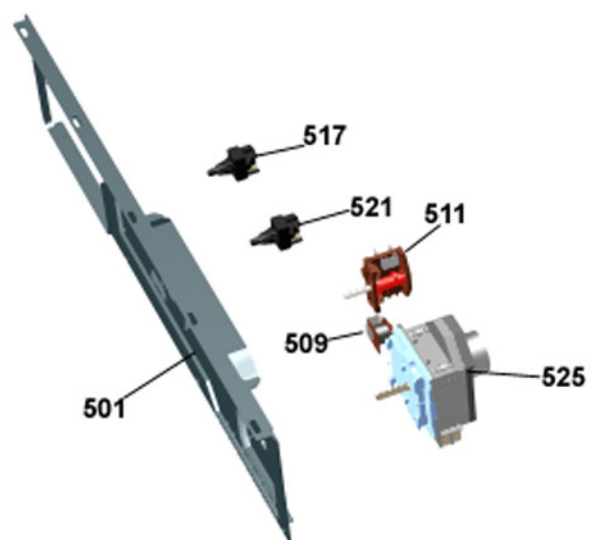

Control panel

ASKO, T701 US - White #10770110 (TD11US)

Pos	Spare part No.	Description	Qty	Comment
401	8076318-0-UL	PANEL W.HANDLE T701 ASKO US	1 Pcs	
401-a	8901591	Clip/Panel 600700s	4 Pcs	
403	8064945	Label program info. TD11	1 Pcs	
407	8061846-0-UL	Discontinued	0 Pcs	
411	8061711-0	Push Buttons TNM33/44/11/22	5 Pcs	
413	8061892-0	Temp/Timer Knob 600/700s	2 Pcs	
415	8061822	Decor Lens 06 Laundry	1 Pcs	
416	8060478	Ind. Lamp 600s WM	1 Pcs	
490	8065662	INSTRUCT TD21 ENGLISH US/CA	1 Pcs	
490	8065663	INSTRUCTIONS TD21 FRENCH US/CA	1 Pcs	
490	8065664	INSTRUCT TD21 SPANISH US/CA	1 Pcs	

Upper session

ASKO, T701 US - White #10770110 (TD11US)

Pos	Spare part No.	Description	Qty	Comment
501	8061690	Front Beam 600/700 Series	1 Pcs	
501-a	8900338	Screw 20 Torx Self Tapping	2 Pcs	
501-b	8901413	Lock Washer laundry tops	2 Pcs	
501-c	8902087	Screw Plastic Housing 20 Torx	2 Pcs	
509	8061883	Buzzer T700	1 Pcs	
509-a	8901097	Screw Terminal	1 Pcs	
511	8061931	Rotary Switch T700/720	1 Pcs	
511-a	8901097	Screw Terminal	2 Pcs	
517	8061875	Switch ON/OFF WM20	4 Pcs	
521	8061877	Start Switch T700/T720	1 Pcs	
525	8061839	Timer T700	1 Pcs	
529	8086700-1	Basic Harness	1 Pcs	
539	8061660	Terminal Block 5Pole	1 Pcs	
539-a	8901097	Screw Terminal	1 Pcs	
544	8065573	FUSE HOLDER GREY 15A US/CA	2 Pcs	
544-a	8058140	BK/MDA15 Fuse All laundry	2 Pcs	
544-b	8055725	Hub Fuse Holder	2 Pcs	
544-c	8054613	Fuse Holder Laundry	2 Pcs	
548	8064179	Relay 10 terminals WM	1 Pcs	
551	8065734	EL. BOX USA TD21	1 Pcs	
551-a	8901097	Screw Terminal	1 Pcs	
552	8061033	Subs to 8061455	1 Pcs	
553	8061891	Terminal Block DryerTD 20	1 Pcs	
554	8060462	Grommet	1 Pcs	
555	8060463	Lock Nut	1 Pcs	
556	8063756	Cover Terminal block T700s	1 Pcs	
556-a	8901097	Screw Terminal	1 Pcs	