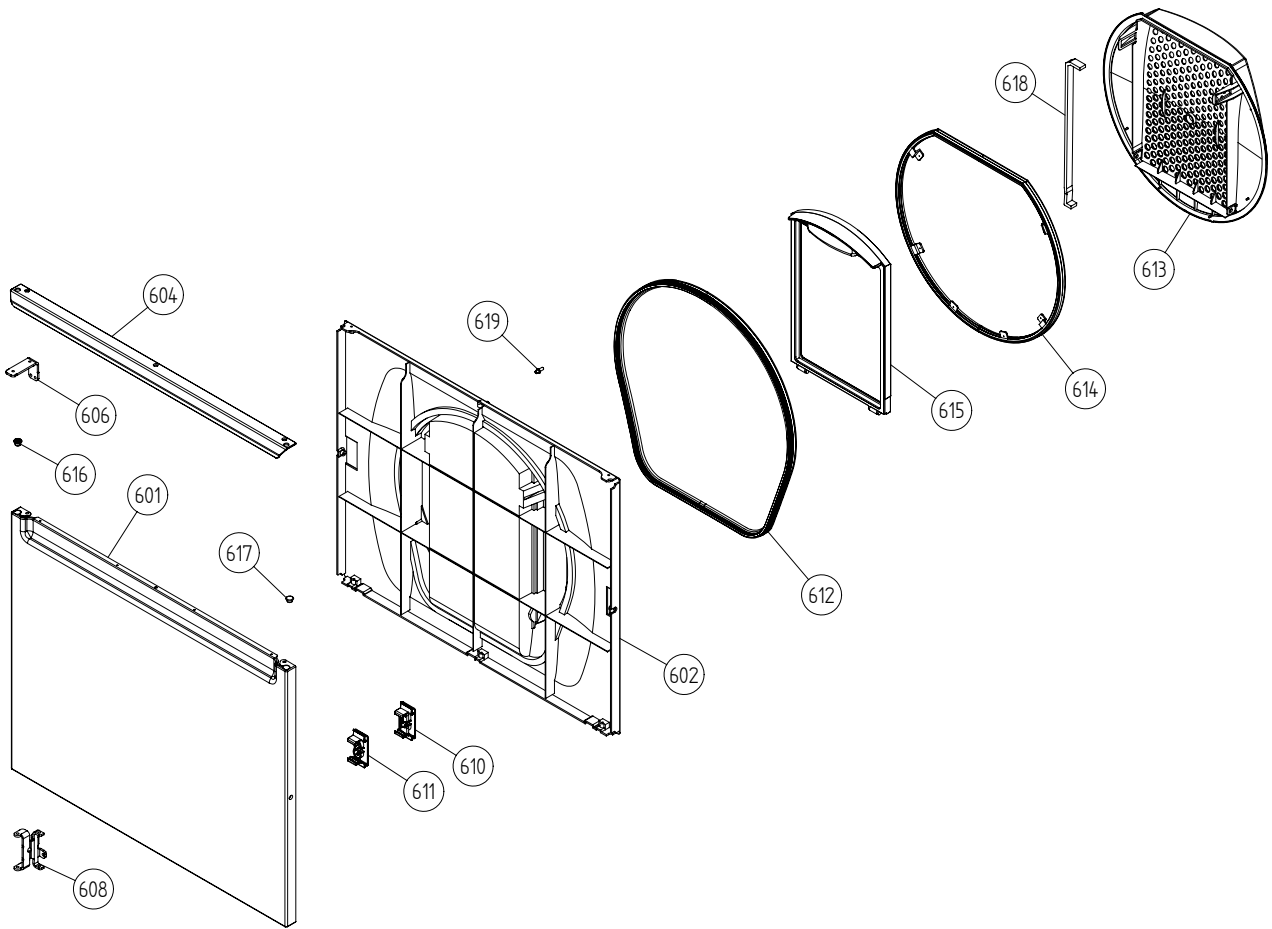

Control panel

ASKO, T711 US - Titanium #10771116 (TD11A)

Pos	Spare part No.	Description	Qty	Comment
401	8076489-81-UL	PANEL W.HANDLE T711 ASKO US	1 Pc's	
401-a	8901591	Clip/Panel 600700s	4 Pcs	
403	8076557	Program info. label T711	1 Pcs	
407	8061846-81-UL	HANDLE PANEL MECH WMD20	0 Pcs	
411	8061711-81	PUSH BUTTON WMD20	5 Pc's	
413	8061892-81	KNOB TEMP/TIMER W.CLIPS WMD20	2 Pc's	
415	8061822	Decor Lens 06 Laundry	1 Pcs	
416	8060478	Ind. Lamp 600s WM	1 Pcs	
490	8076812	INSTRUCT. TD21 ENGLISH US/CA	1 Pc's	
490	8076813	INSTRUCTIONS TD21 FRENCH US/CA	1 Pc's	
490	8076814	INSTRUCT. TD21 SPANISH US/CA	1 Pc's	

Upper session

ASKO, T711 US - Titanium #10771116 (TD11A)

Pos	Spare part No.	Description	Qty	Comment
501	8061690	Front Beam 600/700 Series	1 Pcs	
501-a	8900338	Screw 20 Torx Self Tapping	2 Pcs	
501-b	8901413	Lock Washer laundry tops	2 Pcs	
501-c	8902087	Screw Plastic Housing 20 Torx	2 Pcs	
509	8061883	Buzzer T700	1 Pcs	
509-a	8901097	Screw Terminal	1 Pcs	
511	8061931	Rotary Switch T700/720	1 Pcs	
511-a	8901097	Screw Terminal	2 Pcs	
517	8061875	Switch ON/OFF WM20	4 Pcs	
521	8061877	Start Switch T700/T720	1 Pcs	
525	8061839	Timer T700	1 Pcs	
529	8086700-1	Basic Harness	1 Pcs	
539	8061660	Terminal Block 5Pole	1 Pcs	
539-a	8901097	Screw Terminal	1 Pcs	
548	8064179	Relay 10 terminals WM	2 Pcs	
551	8076324	Connection box T711	1 Pcs	
552	8061033	Subs to 8061455	1 Pcs	
553	8061891	Terminal Block DryerTD 20	1 Pcs	
554	8060462	Grommet	1 Pcs	
555	8060463	Lock Nut	1 Pcs	
556	8063756	Cover Terminal block T700s	1 Pcs	
556-a	8901097	Screw Terminal	1 Pcs	