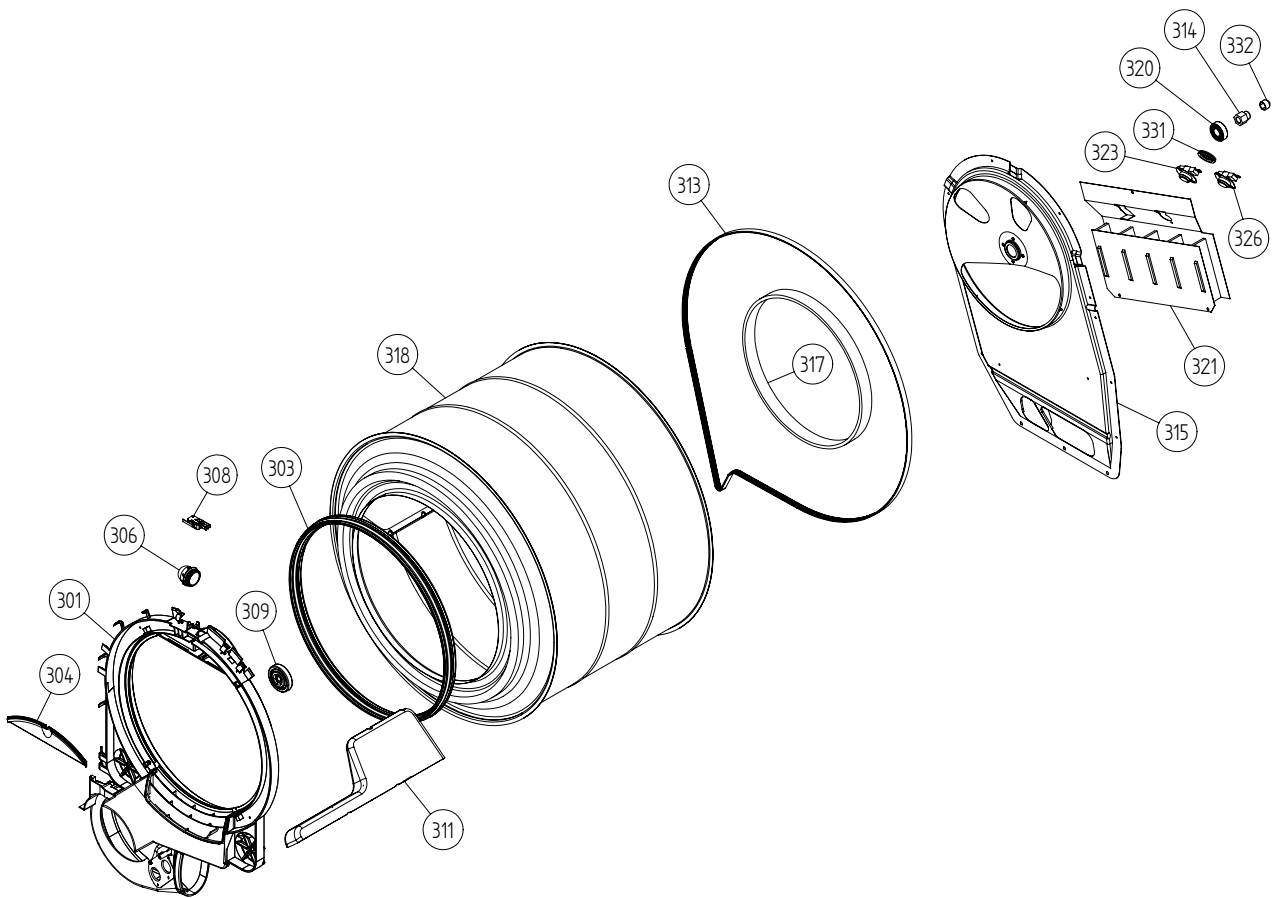

Cylinder and related parts

ASKO, T711 US - Titanium #10771116 (TD11A)

Pos	Spare part No.	Description	Qty	Comment
301	8801216	Front frame compl. TD21	1 Pcs	
301-a	8902066	Screw	4 Pcs	
303	8061821	Front Felt Seal T700	1 Pcs	
304	8061932-49	Lamp housing lid grey TD21	1 Pcs	
306	8061887	Lamp Chimney	1 Pcs	
308	8053107	Micro Switch Dryer 03/05	1 Pcs	
309	8052622	Drum Roller Frt. TD	1 Pcs	
311	8052589	Paddle	2 Pcs	
311-a	8902099	Screw	5 Pcs	
313	8065710	Belt 700s	1 Pcs	
314	8052632	Bushing Rear Drum 03/05 TD	1 Pcs	
315	8061851	Rear Panel Inner T700	1 Pcs	
315-a	8900369	Screw T25	13 Pcs	
317	8064440	Felt sealing rear	1 Pcs	
318	8061800	Cylinder Dryer TD20 Comp.	1 Pcs	
320	8004439	Bearing Dryer Rear Panel All	1 Pcs	
321	8065796	Heating element T711	1 Pcs	
323	8064905	Atuo Reset TStat 175C / TDC	1 Pcs	
323-a	8900369	Screw T25	1 Pcs	
326	8008807	TStat 115C Auto Reset TD	1 Pcs	
326-a	8900369	Screw T25	1 Pcs	
331	8052650	Diaphragm Overheat	1 Pcs	
332	8064151	CAP OF BOLT	1 Pcs