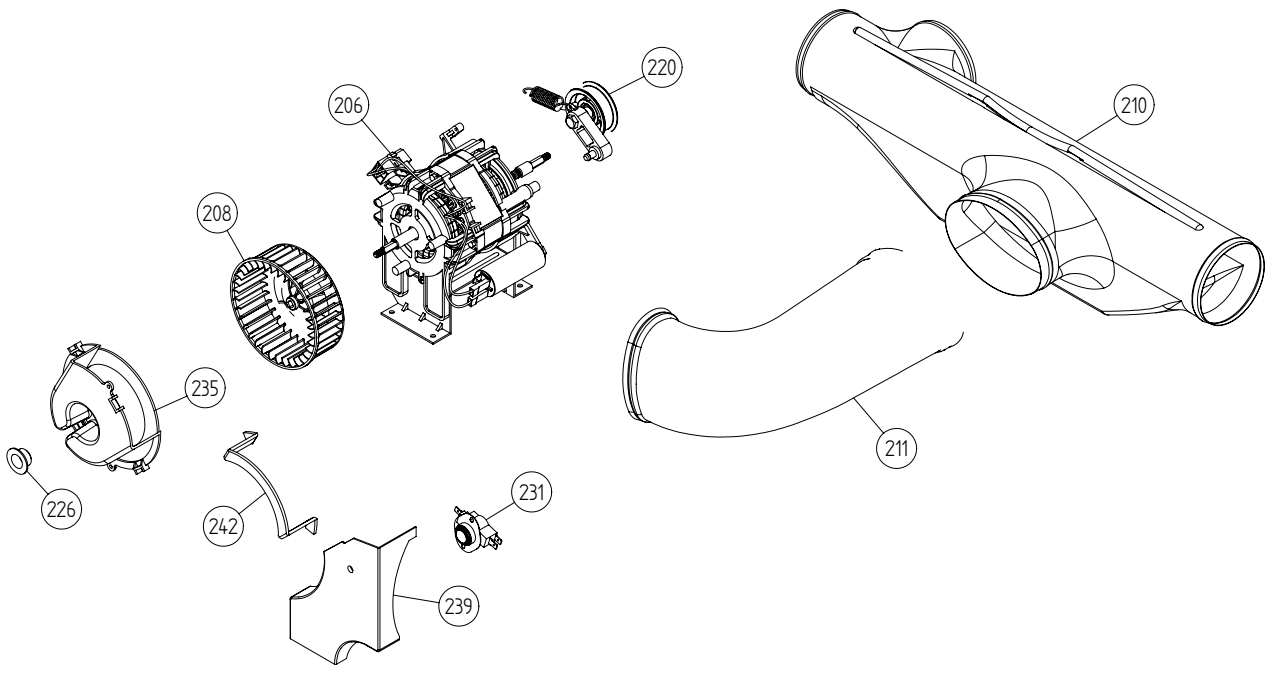

Outer casing

ASKO, T711 US - Titanium #10771116 (TD11A)

Pos	Spare part No.	Description	Qty	Comment
101	8061817-81	Top WM50 titanium	1 Pcs	
101-a	8900338	Screw 20 Torx Self Tapping	3 Pcs	
101-b	8901413	Lock Washer laundry tops	2 Pcs	
103	8064062	Top Cover Strip	1 Pcs	
107	8061763	Clip Front Plate 600700s	2 Pcs	
108	8061916	CABLE HOLDER WMD20	3 Pcs	
112	8061847-81	Front plate TD20 Titanium	1 Pcs	
112-a	8900338	Screw 20 Torx Self Tapping	2 Pcs	
112-b	8901413	Lock Washer laundry tops	2 Pcs	
114	8064177	Hook Lower Pane	2 Pcs	
114-a	8900338	Screw 20 Torx Self Tapping	2 Pcs	
119	8801247-81	LOWER COVER COMPL.W.CLIPS TD20	1 Pc's	
127	8052641	Collar Vent Exhaust TD	1 Pcs	
128	8052640-81-UL	LID EXHAUST CANAL GREY UL4	2 Pcs	
130	8053980	STACKING Bracket ALL TDs Mus	2 Pcs	
132	8064114	Holder Dryer Feet Stacking	1 Pcs	
134	8064196	REAR PANEL OUTER PUNCHED	1 Pcs	
134-a	8900338	Screw 20 Torx Self Tapping	10 Pcs	
136	8061915	Cable Holder T700	1 Pcs	
139	8061618	BASE PAN WMD20	1 Pcs	
140	8059334	Leveling Leg Comp. WMD 20	4 Pcs	
141	8801175-81	Side left titanium TD30	1 Pcs	
142	8801176-81	Side Right TD30 titanium	1 Pcs	