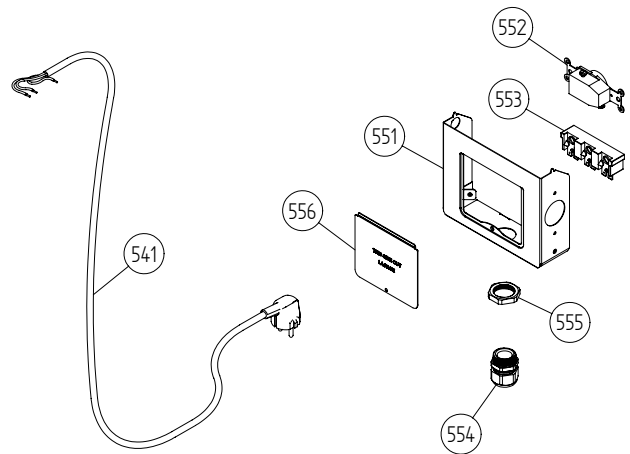

Cylinder and related parts

ASKO, T711 US - Titanium #10771116 (TD11A)

Pos	Spare part No.	Description	Qty	Comment
301	8801216	Front frame compl. TD21	1 Pcs	
301-a	8902066	Screw	4 Pcs	
303	8061821	Front Felt Seal T700	1 Pcs	
304	8061932-49	Lamp housing lid grey TD21	1 Pcs	
306	8061887	Lamp Chimney	1 Pcs	
308	8053107	Micro Switch Dryer 03/05	1 Pcs	
309	8052622	Drum Roller Frt. TD	1 Pcs	
311	8052589	Paddle	2 Pcs	
311-a	8902099	Screw	5 Pcs	
313	8065710	Belt 700s	1 Pcs	
314	8052632	Bushing Rear Drum 03/05 TD	1 Pcs	
315	8061851	Rear Panel Inner T700	1 Pcs	
315-a	8900369	Screw T25	13 Pcs	
317	8064440	Felt sealing rear	1 Pcs	
318	8061800	Cylinder Dryer TD20 Comp.	1 Pcs	
320	8004439	Bearing Dryer Rear Panel All	1 Pcs	
321	8065796	Heating element T711	1 Pcs	
323	8064905	Atuo Reset TStat 175C / TDC	1 Pcs	
323-a	8900369	Screw T25	1 Pcs	
326	8008807	TStat 115C Auto Reset TD	1 Pcs	
326-a	8900369	Screw T25	1 Pcs	
331	8052650	Diaphragm Overheat	1 Pcs	
332	8064151	CAP OF BOLT	1 Pcs	

Upper session

ASKO, T711 US - Titanium #10771116 (TD11A)

Pos	Spare part No.	Description	Qty	Comment
501	8061690	Front Beam 600/700 Series	1 Pcs	
501-a	8900338	Screw 20 Torx Self Tapping	2 Pcs	
501-b	8901413	Lock Washer laundry tops	2 Pcs	
501-c	8902087	Screw Plastic Housing 20 Torx	2 Pcs	
509	8061883	Buzzer T700	1 Pcs	
509-a	8901097	Screw Terminal	1 Pcs	
511	8061931	Rotary Switch T700/720	1 Pcs	
511-a	8901097	Screw Terminal	2 Pcs	
517	8061875	Switch ON/OFF WM20	4 Pcs	
521	8061877	Start Switch T700/T720	1 Pcs	
525	8061839	Timer T700	1 Pcs	
529	8086700-1	Basic Harness	1 Pcs	
539	8061660	Terminal Block 5Pole	1 Pcs	
539-a	8901097	Screw Terminal	1 Pcs	
548	8064179	Relay 10 terminals WM	2 Pcs	
551	8076324	Connection box T711	1 Pcs	
552	8061033	Subs to 8061455	1 Pcs	
553	8061891	Terminal Block DryerTD 20	1 Pcs	
554	8060462	Grommet	1 Pcs	
555	8060463	Lock Nut	1 Pcs	
556	8063756	Cover Terminal block T700s	1 Pcs	
556-a	8901097	Screw Terminal	1 Pcs	