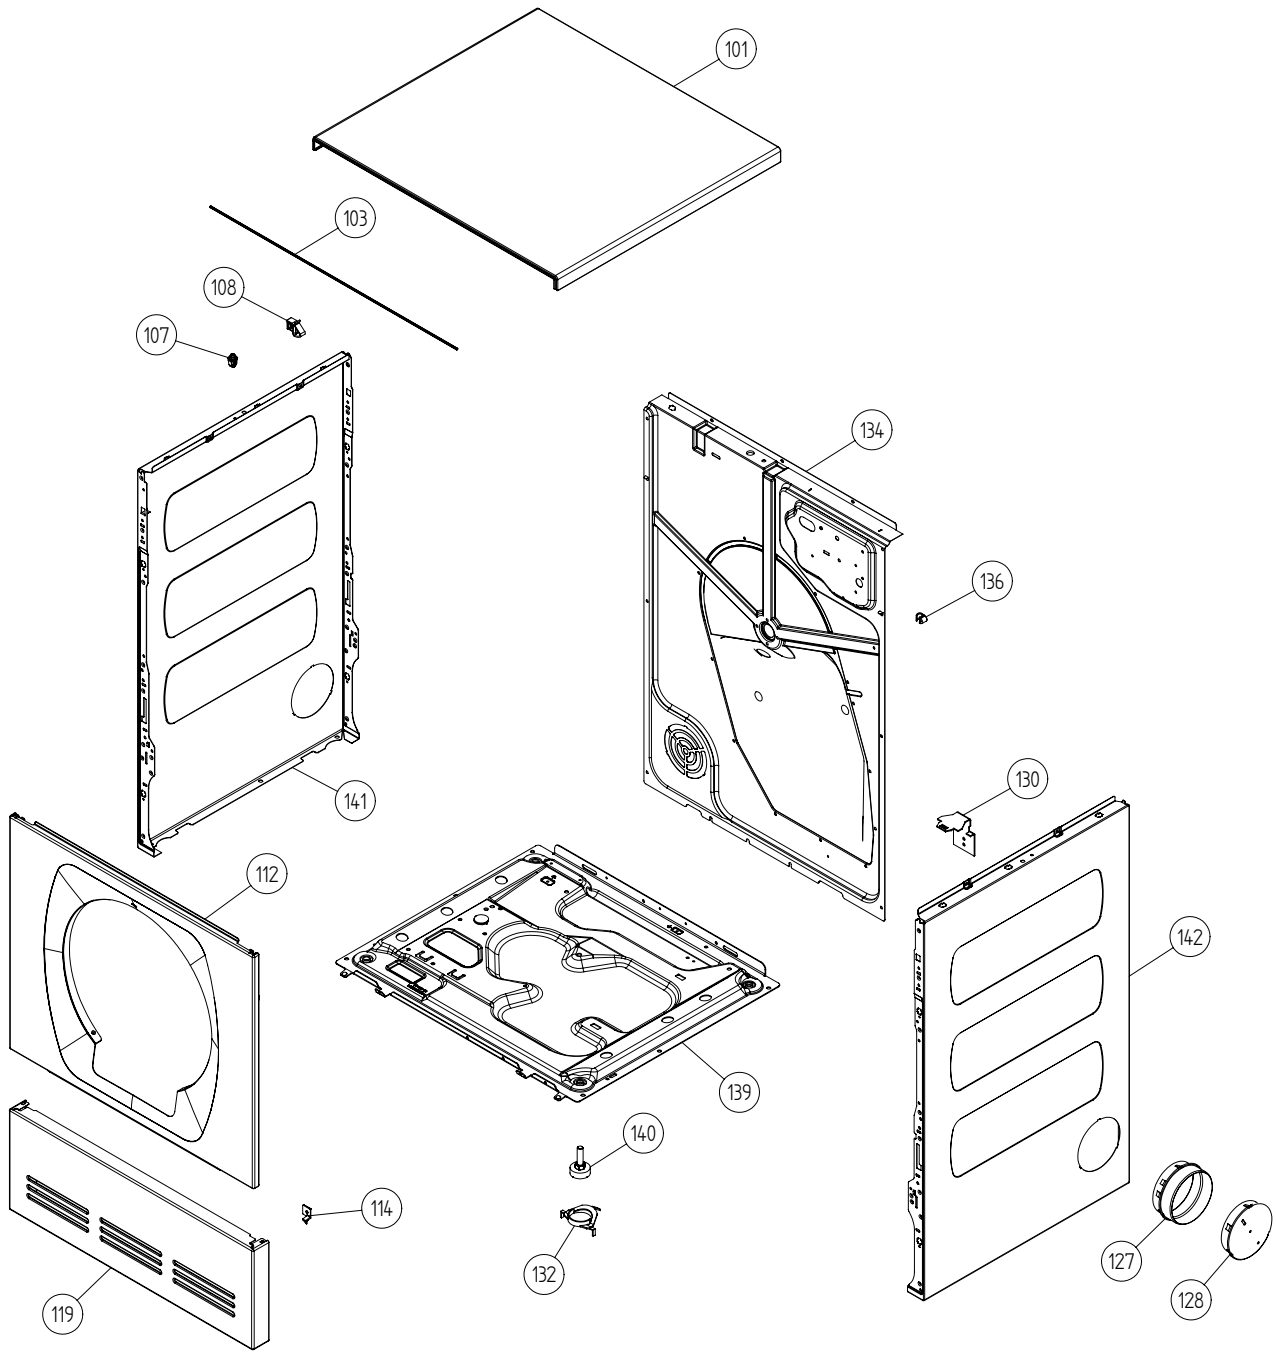

Outer casing

ASKO, T711 US - Titanium #10771116 (TD11A)

Pos	Spare part No.	Description	Qty	Comment
101	8061817-81	Top WM50 titanium	1 Pcs	
101-a	8900338	Screw 20 Torx Self Tapping	3 Pcs	
101-b	8901413	Lock Washer laundry tops	2 Pcs	
103	8064062	Top Cover Strip	1 Pcs	
107	8061763	Clip Front Plate 600700s	2 Pcs	
108	8061916	CABLE HOLDER WMD20	3 Pcs	
112	8061847-81	Front plate TD20 Titanium	1 Pcs	
112-a	8900338	Screw 20 Torx Self Tapping	2 Pcs	
112-b	8901413	Lock Washer laundry tops	2 Pcs	
114	8064177	Hook Lower Pane	2 Pcs	
114-a	8900338	Screw 20 Torx Self Tapping	2 Pcs	
119	8801247-81	LOWER COVER COMPL.W.CLIPS TD20	1 Pc's	
127	8052641	Collar Vent Exhaust TD	1 Pcs	
128	8052640-81-UL	LID EXHAUST CANAL GREY UL4	2 Pcs	
130	8053980	STACKING Bracket ALL TDs Mus	2 Pcs	
132	8064114	Holder Dryer Feet Stacking	1 Pcs	
134	8064196	REAR PANEL OUTER PUNCHED	1 Pcs	
134-a	8900338	Screw 20 Torx Self Tapping	10 Pcs	
136	8061915	Cable Holder T700	1 Pcs	
139	8061618	BASE PAN WMD20	1 Pcs	
140	8059334	Leveling Leg Comp. WMD 20	4 Pcs	
141	8801175-81	Side left titanium TD30	1 Pcs	
142	8801176-81	Side Right TD30 titanium	1 Pcs	