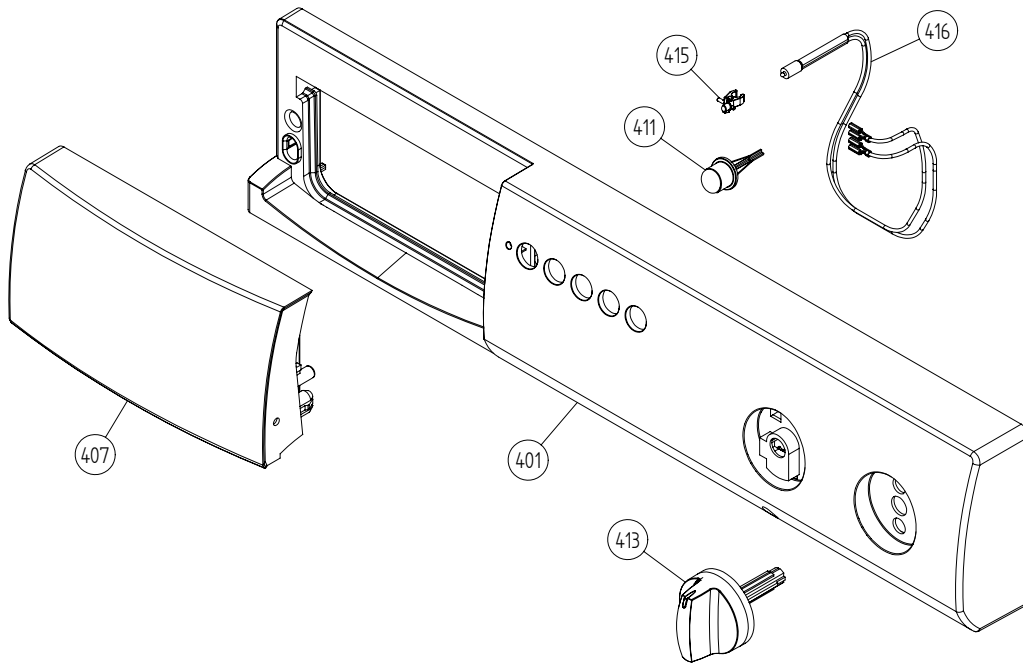

Control panel

ASKO, T711 US - Titanium #10771116 (TD11A)

Pos	Spare part No.	Description	Qty	Comment
401	8076489-81-UL	PANEL W.HANDLE T711 ASKO US	1 Pc's	
401-a	8901591	Clip/Panel 600700s	4 Pcs	
403	8076557	Program info. label T711	1 Pcs	
407	8061846-81-UL	HANDLE PANEL MECH WMD20	0 Pcs	
411	8061711-81	PUSH BUTTON WMD20	5 Pc's	
413	8061892-81	KNOB TEMP/TIMER W.CLIPS WMD20	2 Pc's	
415	8061822	Decor Lens 06 Laundry	1 Pcs	
416	8060478	Ind. Lamp 600s WM	1 Pcs	
490	8076812	INSTRUCT. TD21 ENGLISH US/CA	1 Pc's	
490	8076813	INSTRUCTIONS TD21 FRENCH US/CA	1 Pc's	
490	8076814	INSTRUCT. TD21 SPANISH US/CA	1 Pc's