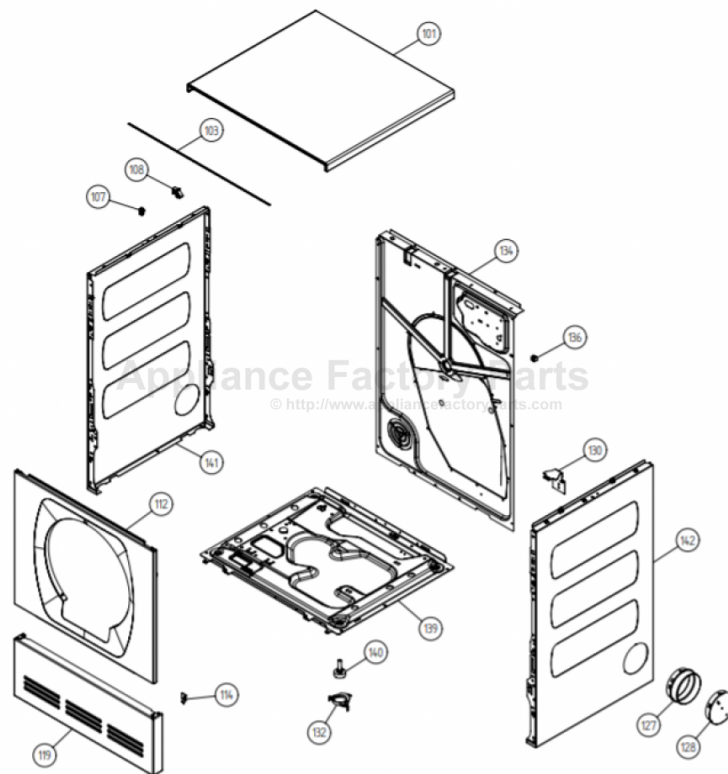

[Find Your ASKO Dryer Parts - Select From 73 Models](#)

----- Manual continues below -----