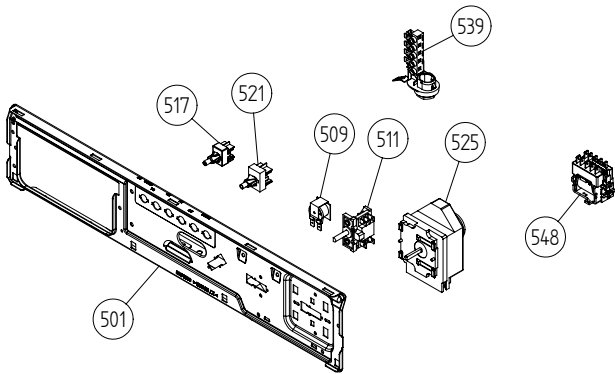

Cylinder and related parts

ASKO, T711 US - Titanium #10771116 (TD11A)

Pos	Spare part No.	Description	Qty	Comment
301	8801216	Front frame compl. TD21	1 Pcs	
301-a	8902066	Screw	4 Pcs	
303	8061821	Front Felt Seal T700	1 Pcs	
304	8061932-49	Lamp housing lid grey TD21	1 Pcs	
306	8061887	Lamp Chimney	1 Pcs	
308	8053107	Micro Switch Dryer 03/05	1 Pcs	
309	8052622	Drum Roller Frt. TD	1 Pcs	
311	8052589	Paddle	2 Pcs	
311-a	8902099	Screw	5 Pcs	
313	8065710	Belt 700s	1 Pcs	
314	8052632	Bushing Rear Drum 03/05 TD	1 Pcs	
315	8061851	Rear Panel Inner T700	1 Pcs	
315-a	8900369	Screw T25	13 Pcs	
317	8064440	Felt sealing rear	1 Pcs	
318	8061800	Cylinder Dryer TD20 Comp.	1 Pcs	
320	8004439	Bearing Dryer Rear Panel All	1 Pcs	
321	8065796	Heating element T711	1 Pcs	
323	8064905	Atuo Reset TStat 175C / TDC	1 Pcs	
323-a	8900369	Screw T25	1 Pcs	
326	8008807	TStat 115C Auto Reset TD	1 Pcs	
326-a	8900369	Screw T25	1 Pcs	
331	8052650	Diaphragm Overheat	1 Pcs	
332	8064151	CAP OF BOLT	1 Pcs	

Control panel

ASKO, T711 US - Titanium #10771116 (TD11A)

Pos	Spare part No.	Description	Qty	Comment
401	8076489-81-UL	PANEL W.HANDLE T711 ASKO US	1 Pc's	
401-a	8901591	Clip/Panel 600700s	4 Pcs	
403	8076557	Program info. label T711	1 Pcs	
407	8061846-81-UL	HANDLE PANEL MECH WMD20	0 Pcs	
411	8061711-81	PUSH BUTTON WMD20	5 Pc's	
413	8061892-81	KNOB TEMP/TIMER W.CLIPS WMD20	2 Pc's	
415	8061822	Decor Lens 06 Laundry	1 Pcs	
416	8060478	Ind. Lamp 600s WM	1 Pcs	
490	8076812	INSTRUCT. TD21 ENGLISH US/CA	1 Pc's	
490	8076813	INSTRUCTIONS TD21 FRENCH US/CA	1 Pc's	
490	8076814	INSTRUCT. TD21 SPANISH US/CA	1 Pc's	