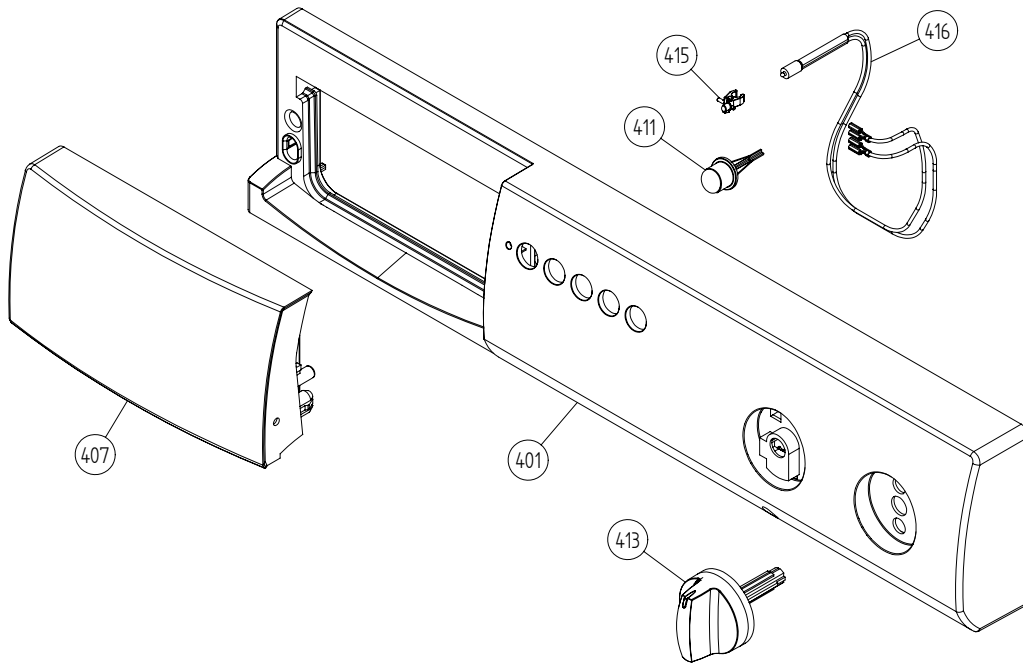

Control panel

ASKO, T711 US - White #10771110 (TD11A)

Pos	Spare part No.	Description	Qty	Comment
401	8076489-0-UL	Control Panel T711	1 Pcs	
401-a	8901591	Clip/Panel 600700s	4 Pcs	
403	8076557	Program info. label T711	1 Pcs	
407	8061846-0-UL	Discontinued	0 Pcs	
411	8061711-0	Push Buttons TNM33/44/11/22	5 Pcs	
413	8061892-0	Temp/Timer Knob 600/700s	2 Pcs	
415	8061822	Decor Lens 06 Laundry	1 Pcs	
416	8060478	Ind. Lamp 600s WM	1 Pcs	
490	8076530	INSTRUCT. TD21 ENGLISH US/CA	1 Pc's	
490	8076531	INSTRUCTIONS TD21 FRENCH US/CA	1 Pc's	
490	8076532	INSTRUCT. TD21 SPANISH US/CA	1 Pc's	
490	8076812	INSTRUCT. TD21 ENGLISH US/CA	1 Pc's	
490	8076813	INSTRUCTIONS TD21 FRENCH US/CA	1 Pc's	
490	8076814	INSTRUCT. TD21 SPANISH US/CA	1 Pc's