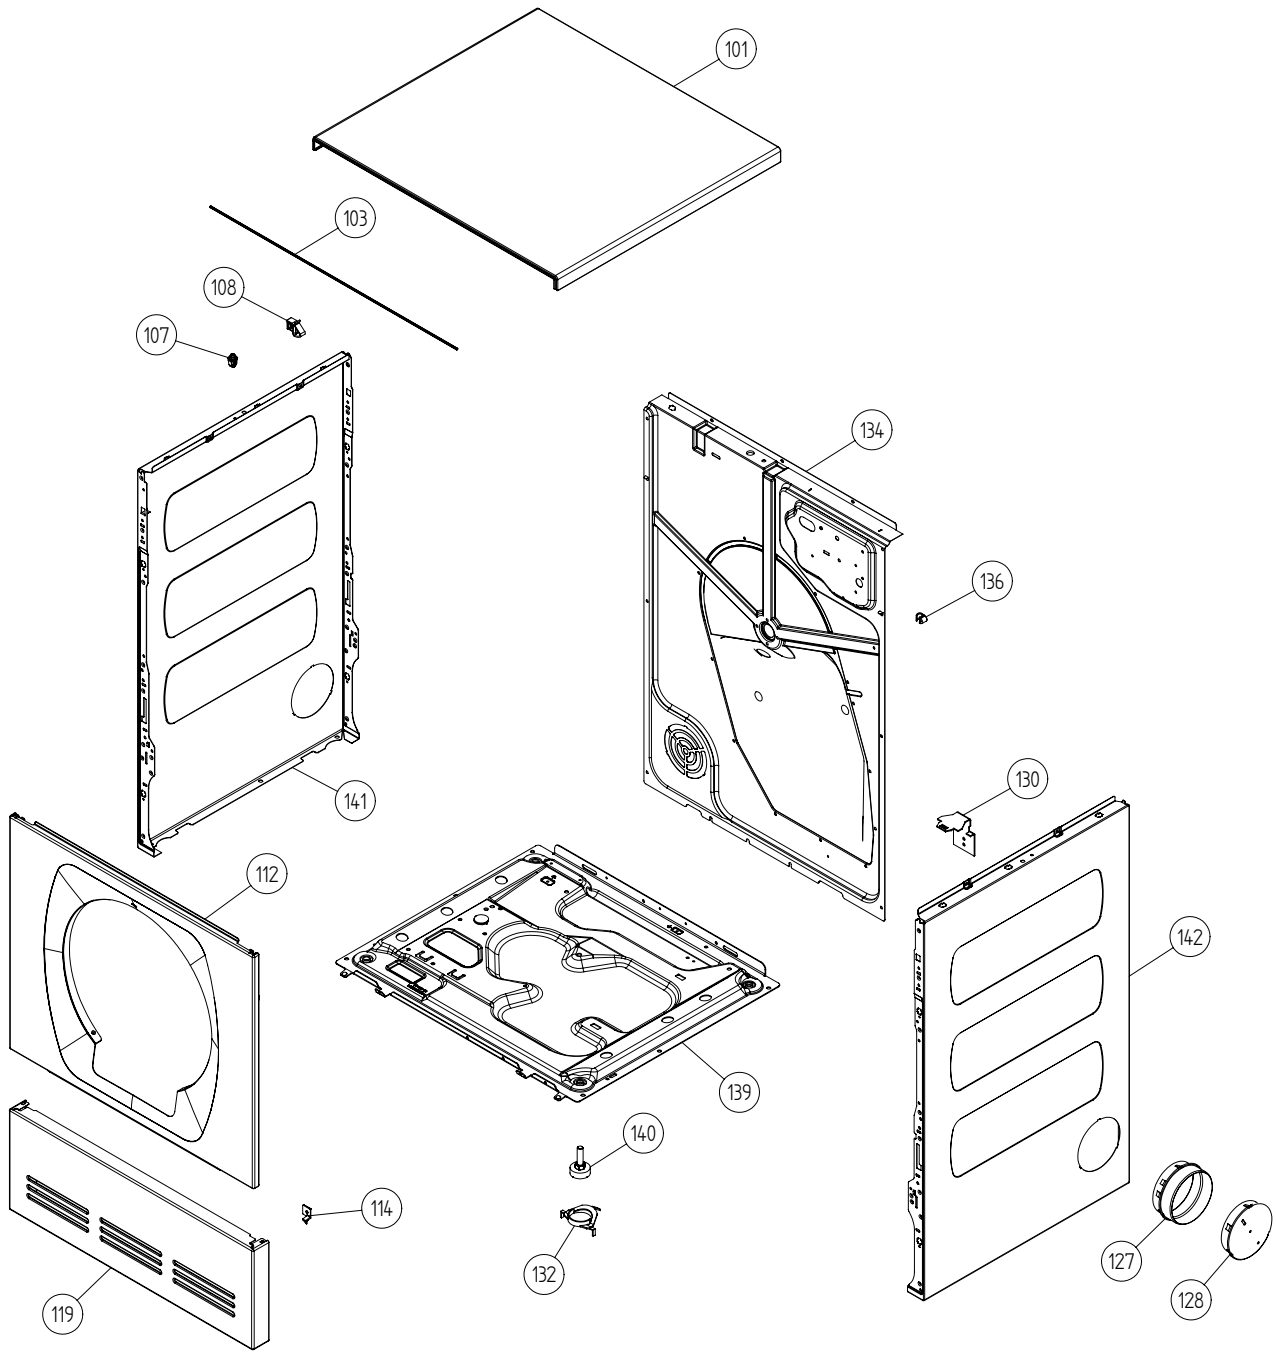

Outer casing

ASKO, T711 US - White #10771110 (TD11A)

Pos	Spare part No.	Description	Qty	Comment
101	8061817-0	Top White W600s T700s	1 Pcs	
101-a	8900338	Screw 20 Torx Self Tapping	3 Pcs	
101-b	8901413	Lock Washer laundry tops	2 Pcs	
103	8064062	Top Cover Strip	1 Pcs	
107	8061763	Clip Front Plate 600700s	2 Pcs	
108	8061916	CABLE HOLDER WMD20	3 Pcs	
112	8061847-0	Front Plate 700 Series	1 Pcs	
112-a	8900338	Screw 20 Torx Self Tapping	2 Pcs	
112-b	8901413	Lock Washer laundry tops	2 Pcs	
114	8064177	Hook Lower Pane	2 Pcs	
114-a	8900338	Screw 20 Torx Self Tapping	2 Pcs	
119	8801247-0	Lower Cover w/Holes	1 Pcs	
127	8052641	Collar Vent Exhaust TD	1 Pcs	
128	8052640-0-UL	LID EXHAUST CANAL WHITE UL4	2 Pcs	
130	8053980	STACKING Bracket ALL TDs Mus	2 Pcs	
132	8064114	Holder Dryer Feet Stacking	1 Pcs	
134	8064196	REAR PANEL OUTER PUNCHED	1 Pcs	
134-a	8900338	Screw 20 Torx Self Tapping	10 Pcs	
136	8061915	Cable Holder T700	1 Pcs	
139	8061618	BASE PAN WMD20	1 Pcs	
140	8059334	Leveling Leg Comp. WMD 20	4 Pcs	
141	8801175-0	Panels left side T700 T760	1 Pcs	
142	8801176-0	Panel R Side w/Hole T700	1 Pcs