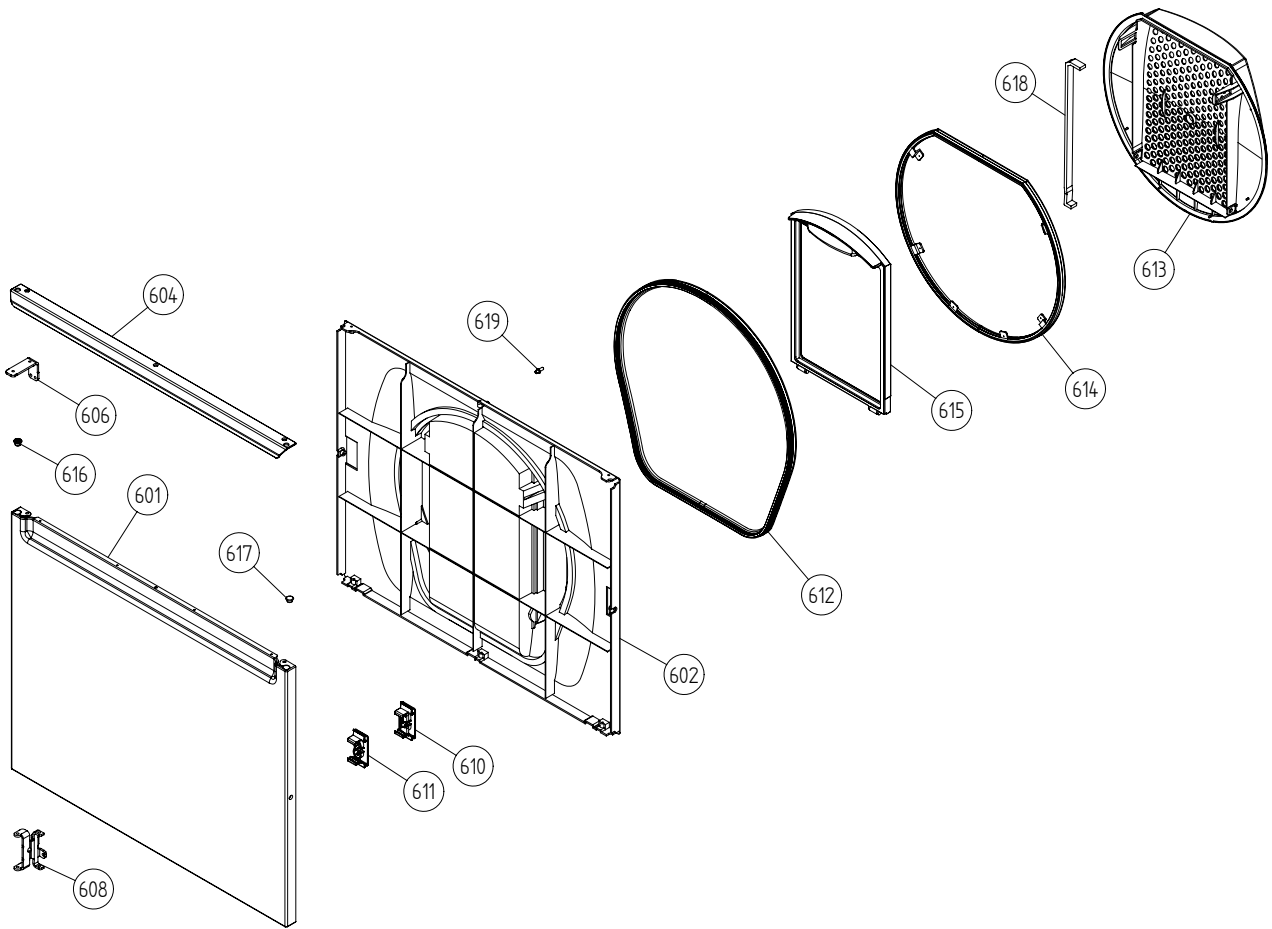

Outer door

ASKO, T711 US - White #10771110 (TD11A)

Pos	Spare part No.	Description	Qty	Comment
601	8061733-0	Outer Door 600/700 Series	1 Pcs	
602	8061810	Inner Door Dryer T700 Series	1 Pcs	
602-a	8902068	Screw	5 Pcs	
604	8061813-0	Door Handle T700	1 Pcs	
606	8061803-0	Hinge Pin Upper compl. 700s	1 Pcs	
606	8061805-0	hinge T711	1 Pcs	
606	8061805	SUB TO 80618050 hinge T711	1 Pcs	
606-a	8901097	Screw Terminal	2 Pcs	
606-b	8901619	Pop Rivet Det Comp	1 Pcs	
608	8061807-0	Lower Hinge Lower Compl.	1 Pcs	
608	8061806-0	hinge lower T711	1 Pcs	
608-a	8900338	Screw 20 Torx Self Tapping	2 Pcs	
608-b	8901097	Screw Terminal	1 Pcs	
610	8061878	Magnet Door T700s	1 Pcs	
611	8061886	Lock Holder T700 Series	0 Pcs	
612	8061815	Seal Dryer Door T700s	1 Pcs	
613	8065840	Filter Holder Compl.	1 Pcs	
614	8065274	Filter bracket T711	1 Pcs	
615	8061812	Double Lint filter 700s	1 Pcs	
616	8061865-0	Bushing Hinge Pin T700s	2 Pcs	
617	8061953-0	Door Plug T700s	1 Pcs	
618	8801250	Kit sealing strip/filter hold	1 Pcs	
619	8064240	Pin Door Switch Dryer	1 Pcs