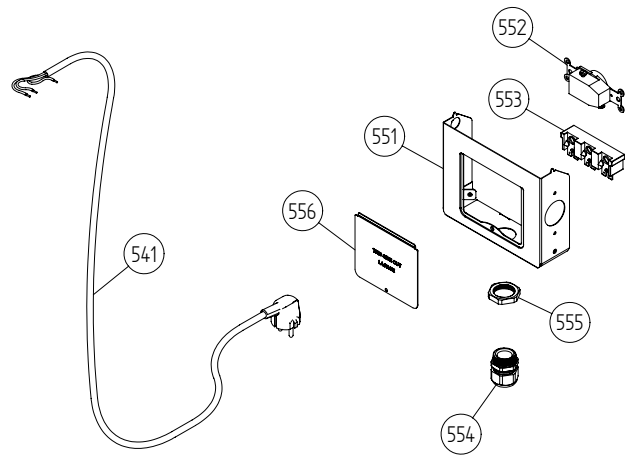

Upper session

ASKO, T711 US - White #10771110 (TD11A)

Pos	Spare part No.	Description	Qty	Comment
501	8061690	Front Beam 600/700 Series	1 Pcs	
501-a	8900338	Screw 20 Torx Self Tapping	2 Pcs	
501-b	8901413	Lock Washer laundry tops	2 Pcs	
501-c	8902087	Screw Plastic Housing 20 Torx	2 Pcs	
509	8061883	Buzzer T700	1 Pcs	
509-a	8901097	Screw Terminal	1 Pcs	
511	8061931	Rotary Switch T700/720	1 Pcs	
511-a	8901097	Screw Terminal	2 Pcs	
517	8061875	Switch ON/OFF WM20	4 Pcs	
521	8061877	Start Switch T700/T720	1 Pcs	
525	8061839	Timer T700	1 Pcs	
529	8086700-1	Basic Harness	1 Pcs	
539	8061660	Terminal Block 5Pole	1 Pcs	
539-a	8901097	Screw Terminal	1 Pcs	
548	8064179	Relay 10 terminals WM	2 Pcs	
551	8076324	Connection box T711	1 Pcs	
552	8061033	Subs to 8061455	1 Pcs	
553	8061891	Terminal Block DryerTD 20	1 Pcs	
554	8060462	Grommet	1 Pcs	
555	8060463	Lock Nut	1 Pcs	
556	8063756	Cover Terminal block T700s	1 Pcs	
556-a	8901097	Screw Terminal	1 Pcs