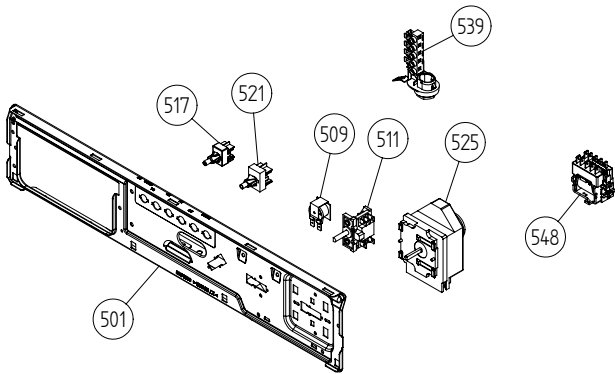

Upper session

ASKO, T711 US - White #10771110 (TD11A)

Pos	Spare part No.	Description	Qty	Comment
501	8061690	Front Beam 600/700 Series	1 Pcs	
501-a	8900338	Screw 20 Torx Self Tapping	2 Pcs	
501-b	8901413	Lock Washer laundry tops	2 Pcs	
501-c	8902087	Screw Plastic Housing 20 Torx	2 Pcs	
509	8061883	Buzzer T700	1 Pcs	
509-a	8901097	Screw Terminal	1 Pcs	
511	8061931	Rotary Switch T700/720	1 Pcs	
511-a	8901097	Screw Terminal	2 Pcs	
517	8061875	Switch ON/OFF WM20	4 Pcs	
521	8061877	Start Switch T700/T720	1 Pcs	
525	8061839	Timer T700	1 Pcs	
529	8086700-1	Basic Harness	1 Pcs	
539	8061660	Terminal Block 5Pole	1 Pcs	
539-a	8901097	Screw Terminal	1 Pcs	
548	8064179	Relay 10 terminals WM	2 Pcs	
551	8076324	Connection box T711	1 Pcs	
552	8061033	Subs to 8061455	1 Pcs	
553	8061891	Terminal Block DryerTD 20	1 Pcs	
554	8060462	Grommet	1 Pcs	
555	8060463	Lock Nut	1 Pcs	
556	8063756	Cover Terminal block T700s	1 Pcs	
556-a	8901097	Screw Terminal	1 Pcs