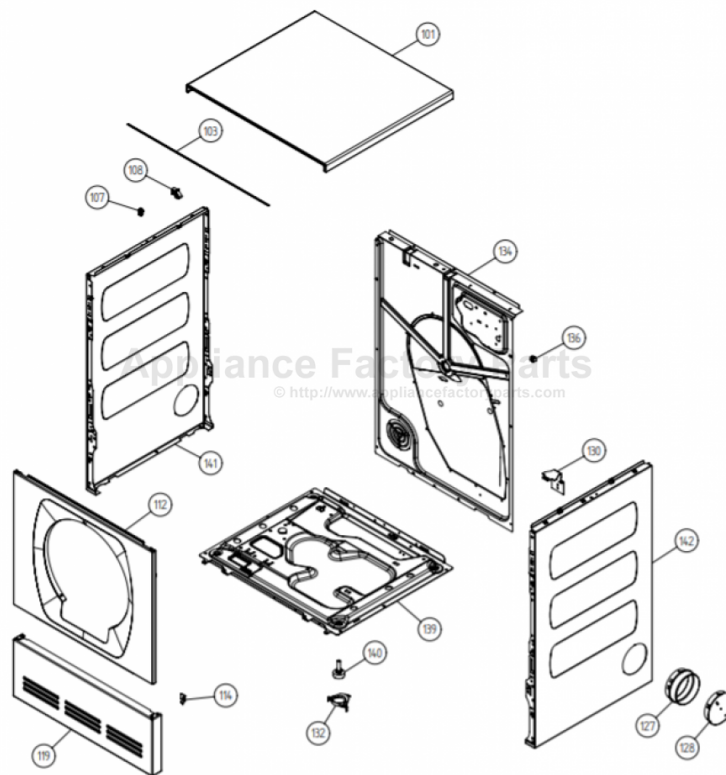

[Find Your ASKO Dryer Parts - Select From 73 Models](#)

----- Manual continues below -----