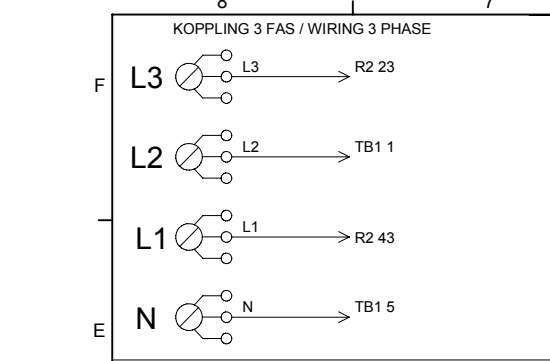

BO: BOTTOM BOTTEN	T1: THERMOSTAT (MAN O.H.) THERMOSTAT (MAN O.H.)
MO: MOTOR MOTOR	T3: THERMOSTAT (HIGH) THERMOSTAT (HÖG)
R: RELAY RELÄ	T4: THERMOSTAT (LOW) THERMOSTAT (LÅG)
ELL: VÄRMEELEMENT, LÅG EFFEKT HEATER, LOW POWER	T5: THERMOSTAT THERMOSTAT
ELH: VÄRMEELEMENT, HÖG EFFEKT HEATER, HIGH POWER	OF: OVER FLOW PROTECTION SWITCH ÖVERFYLLNADSBRYTARE
TM: TIMERMOTOR TIMERMOTOR	REC: OUTLET WASHING-MACHINE UTTAG TVÄTTMASKIN
LB: DOOR SWITCH LUCKBRYTARE	INKB: MAIN TERMINAL BLOCK INKOPPLINGSPLINT
AP: DRAIN PUMP AVLOPPSPUMP	BE: INTERNAL ILLUMINATION INNERBELYSNING
TB: TRYCKBRYTARE PUSH BUTTON SWITCH	
ILA: INDIKERINGSLAMP INDICATION LAMP