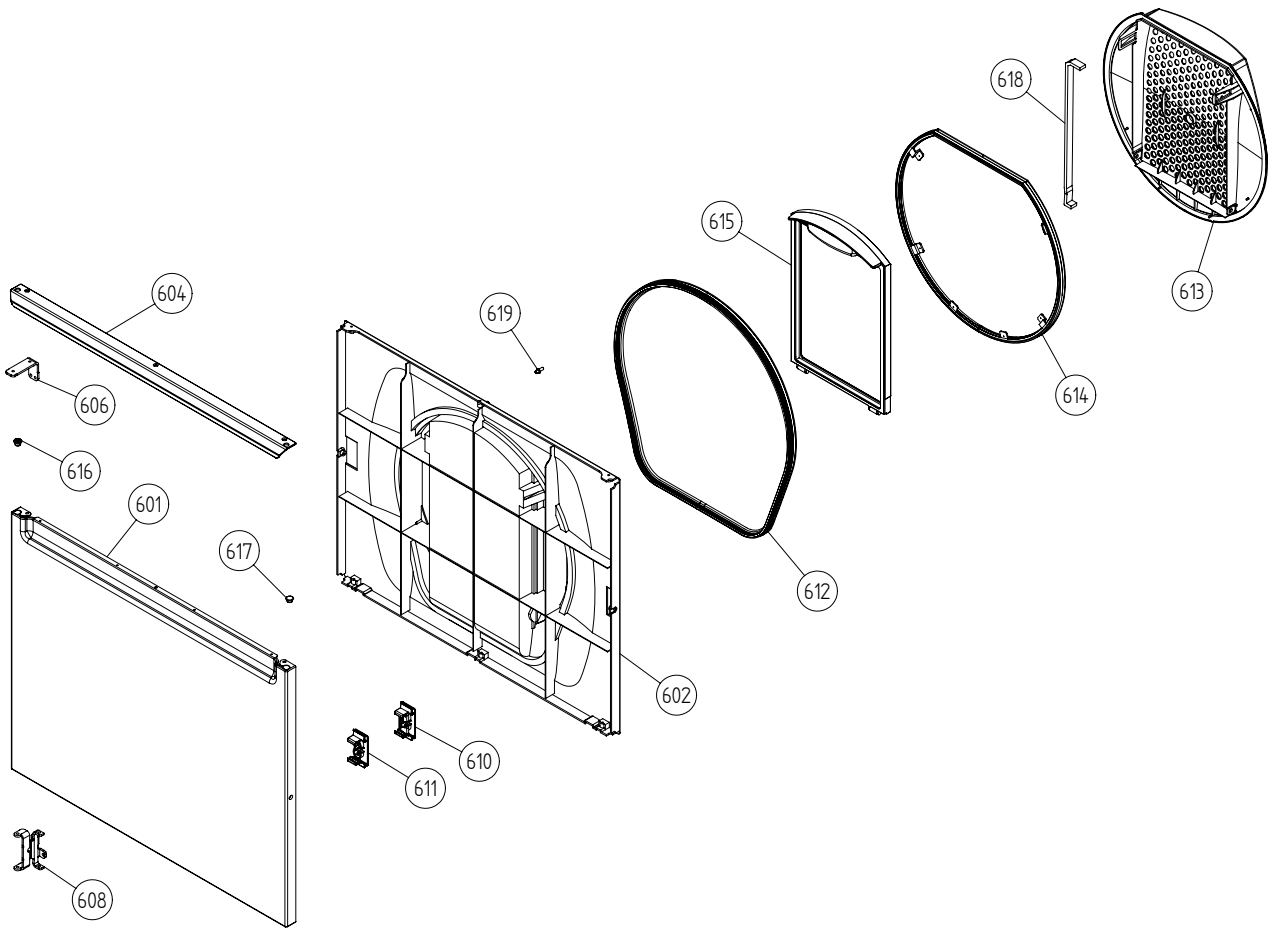

Outer door

ASKO, T721 US - Titanium #10772117 (TD22US)

Pos	Spare part No.	Description	Qty	Comment
601	8061733-95	Outer Door WMD600/700 Series.	1 Pcs	
602	8061810	Inner Door Dryer T700 Series	1 Pcs	
602-a	8902068	Screw	5 Pcs	
604	8061813-81	Door Handle Metallic	1 Pcs	
606	8061805-81	Hinge titanium	1 Pcs	
606	8061803-81	HINGE UPPER COMPL GREYMET	1 Pcs	
606	8061805	SUB TO 80618050 hinge T711	1 Pcs	
608	8061806-81	HINGE LOWER GREY METALLIC	1 Pcs	
608	8061807-81	Lower Hinge Lower Compl.	1 Pcs	
610	8061878	Magnet Door T700s	1 Pcs	
611	8061886	Lock Holder T700 Series	0 Pcs	
612	8061815	Seal Dryer Door T700s	1 Pcs	
613	8065840	Filter Holder Compl.	1 Pcs	
614	8065274	Filter bracket T711	1 Pcs	
615	8061812	Double Lint filter 700s	1 Pcs	
616	8061865-81	Hinge Bearing 700 Series	2 Pcs	
617	8061953-81	door plug titanium	1 Pcs	
618	8801250	Kit sealing strip/filter hold	1 Pcs	
619	8064240	Pin Door Switch Dryer	1 Pcs