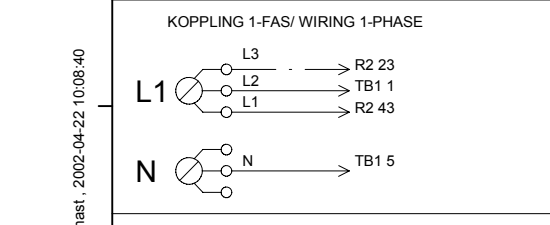

BO: BOTTOM BOTTEN	T1: THERMOSTAT (MAN O.H.) THERMOSTAT (MAN O.H.)
MO: MOTOR MOTOR	T3: THERMOSTAT (HIGH) THERMOSTAT (HÖG)
R: RELAY RELÄ	T4: THERMOSTAT (LOW) THERMOSTAT (LÅG)
ELL: VÄRMEELEMENT, LÅG EFFEKT HEATER, LOW POWER	T5: THERMOSTAT THERMOSTAT
ELH: VÄRMEELEMENT, HÖG EFFEKT HEATER, HIGH POWER	OF: OVER FLOW PROTECTION SWITCH ÖVERFYLLNADSBRYTARE
TM: TIMERMOTOR TIMERMOTOR	REC: OUTLET WASHING-MACHINE UTTAG TVÄTTMASKIN
LB: DOOR SWITCH LUCKBRYTARE	INKB: MAIN TERMINAL BLOCK INKOPPLINGSPLINT
AP: DRAIN PUMP AVLOPPSPUMP	BE: INTERNAL ILLUMINATION INNERBELYSNING
TB: TRYCKBRYTARE PUSH BUTTON SWITCH	
ILA: INDIKERINGSLAMP INDICATION LAMP