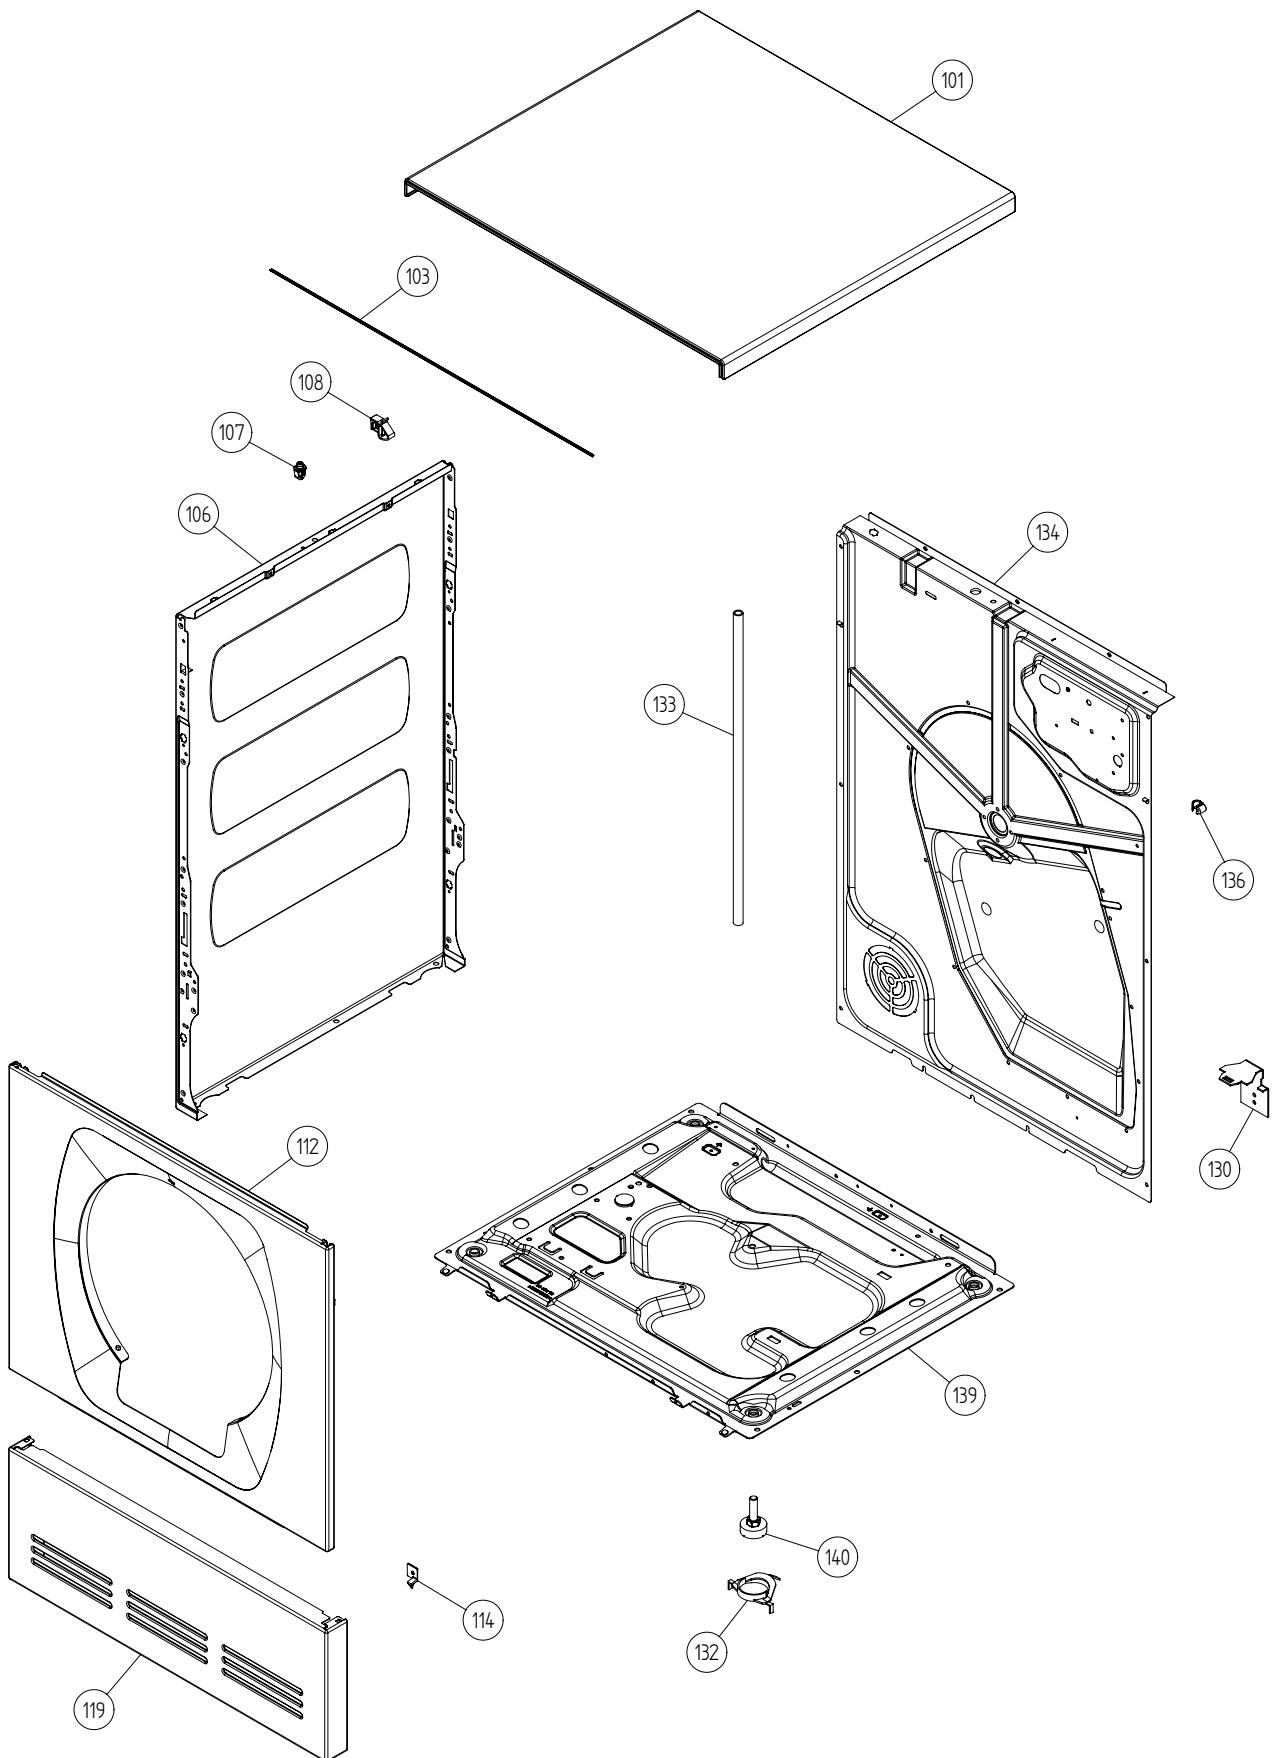

Outer casing

ASKO, T721 US - Titanium #10772117 (TD22US)

Pos	Spare part No.	Description	Qty	Comment
101	8061817-81	Top WM50 titanium	1 Pcs	
101-a	8900338	Screw 20 Torx Self Tapping	3 Pcs	
101-b	8901413	Lock Washer laundry tops	2 Pcs	
103	8064062	Top Cover Strip	1 Pcs	
106	8801174-81	Side WM50 titanium	2 Pcs	
107	8061763	Clip Front Plate 600700s	2 Pcs	
108	8061916	CABLE HOLDER WMD20	3 Pcs	
112	8061847-81	Front plate TD20 Titanium	1 Pcs	
112-a	8900338	Screw 20 Torx Self Tapping	2 Pcs	
112-b	8901413	Lock Washer laundry tops	2 Pcs	
114	8064177	Hook Lower Pane	2 Pcs	
114-a	8900338	Screw 20 Torx Self Tapping	2 Pcs	
119	8801247-95	Lower Cover SS Compl. W/Clips.	1 Pcs	
130	8053980	STACKING Bracket ALL TDs Mus	2 Pcs	
132	8064114	Holder Dryer Feet Stacking	1 Pcs	
133	8054733	Rubber Hose Accy Drain Cond.	1 Pcs	
134	8061829	Rear Panel Outer T700	1 Pcs	
134-a	8900338	Screw 20 Torx Self Tapping	10 Pcs	
136	8061915	Cable Holder T700	1 Pcs	
139	8061618	BASE PAN WMD20	1 Pcs	
140	8059334	Leveling Leg Comp. WMD 20	4 Pcs	