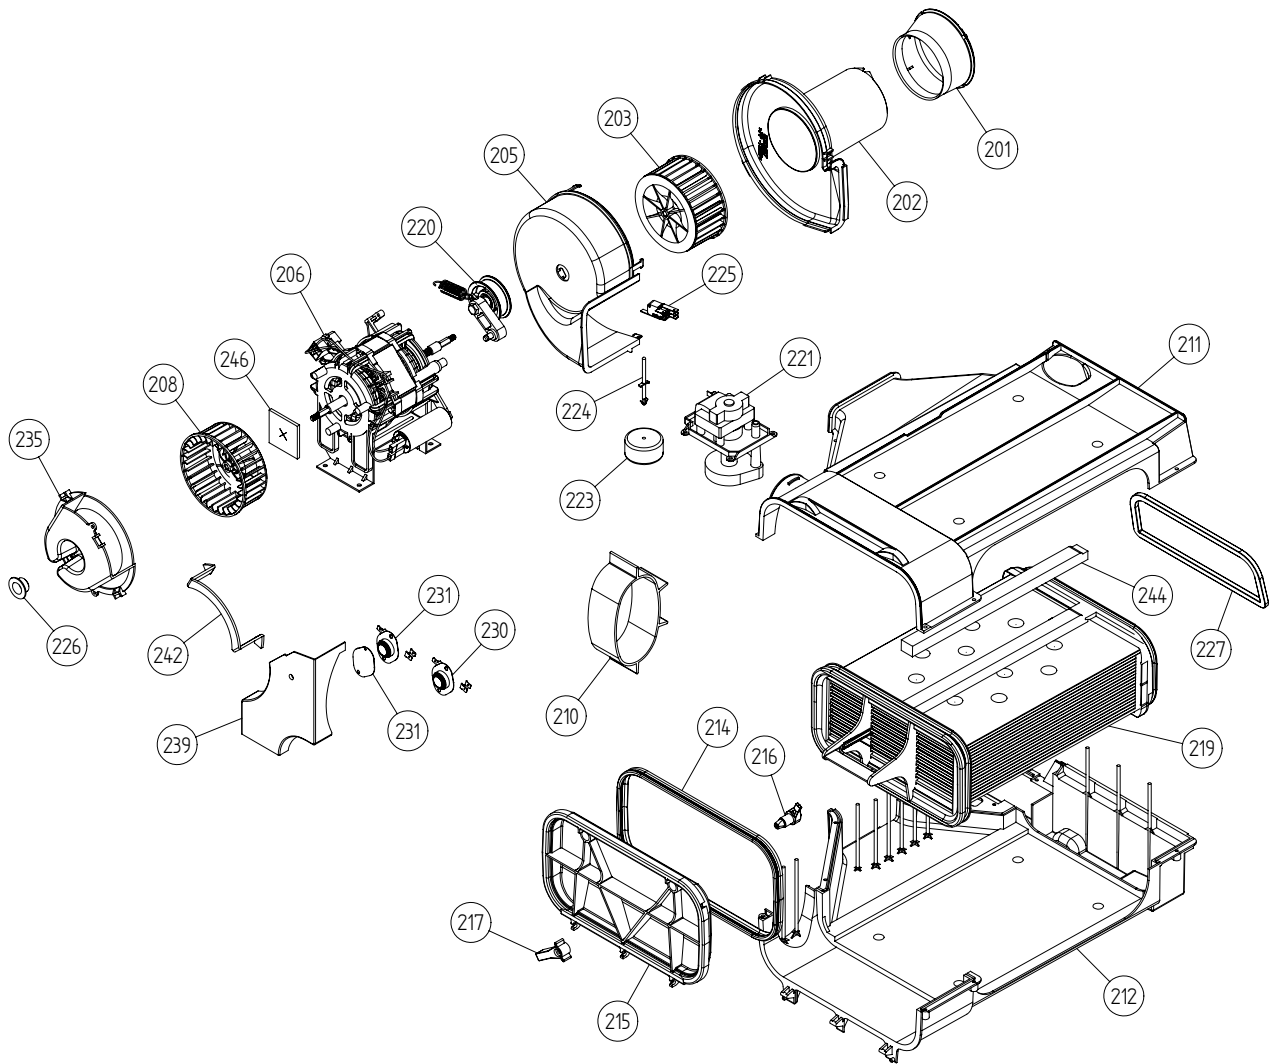

Outer casing

ASKO, T721 US - Titanium #10772117 (TD22US)

Pos	Spare part No.	Description	Qty	Comment
101	8061817-81	Top WM50 titanium	1 Pcs	
101-a	8900338	Screw 20 Torx Self Tapping	3 Pcs	
101-b	8901413	Lock Washer laundry tops	2 Pcs	
103	8064062	Top Cover Strip	1 Pcs	
106	8801174-81	Side WM50 titanium	2 Pcs	
107	8061763	Clip Front Plate 600700s	2 Pcs	
108	8061916	CABLE HOLDER WMD20	3 Pcs	
112	8061847-81	Front plate TD20 Titanium	1 Pcs	
112-a	8900338	Screw 20 Torx Self Tapping	2 Pcs	
112-b	8901413	Lock Washer laundry tops	2 Pcs	
114	8064177	Hook Lower Pane	2 Pcs	
114-a	8900338	Screw 20 Torx Self Tapping	2 Pcs	
119	8801247-95	Lower Cover SS Compl. W/Clips.	1 Pcs	
130	8053980	STACKING Bracket ALL TDs Mus	2 Pcs	
132	8064114	Holder Dryer Feet Stacking	1 Pcs	
133	8054733	Rubber Hose Accy Drain Cond.	1 Pcs	
134	8061829	Rear Panel Outer T700	1 Pcs	
134-a	8900338	Screw 20 Torx Self Tapping	10 Pcs	
136	8061915	Cable Holder T700	1 Pcs	
139	8061618	BASE PAN WMD20	1 Pcs	
140	8059334	Leveling Leg Comp. WMD 20	4 Pcs	