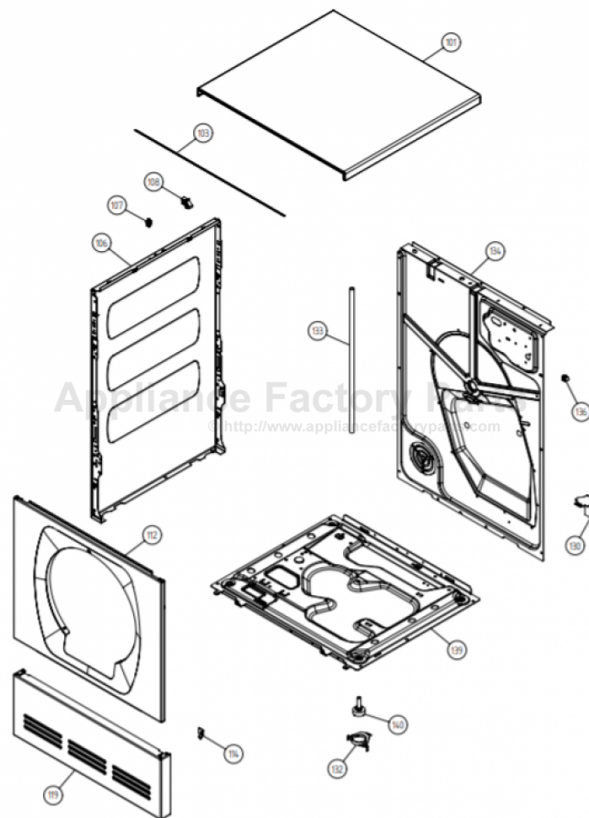

[Find Your ASKO Dryer Parts - Select From 73 Models](#)

----- Manual continues below -----