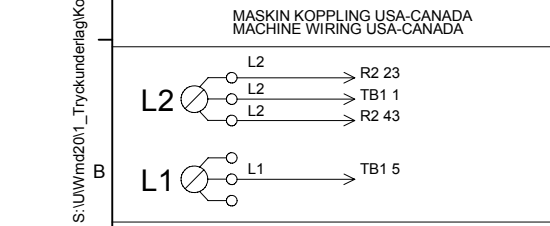

BO: BOTTOM BOTTEN	T1: THERMOSTAT (MAN O.H.) THERMOSTAT (MAN O.H.)
MO: MOTOR MOTOR	T3: THERMOSTAT (HIGH) THERMOSTAT (HÖG)
R: RELAY RELÄ	T4: THERMOSTAT (LOW) THERMOSTAT (LÅG)
ELL: VÄRMEELEMENT, LÅG EFFEKT HEATER, LOW POWER	T5: THERMOSTAT THERMOSTAT
ELH: VÄRMEELEMENT, HÖG EFFEKT HEATER, HIGH POWER	OF: OVER FLOW PROTECTION SWITCH ÖVERFYLLNADSBRYTARE
TM: TIMERMOTOR TIMERMOTOR	REC: OUTLET WASHING-MACHINE UTTAG TVÄTTMASKIN
LB: DOOR SWITCH LUCKBRYTARE	INKB: MAIN TERMINAL BLOCK INKOPPLINGSPLINT
AP: DRAIN PUMP AVLOPPSPUMP	BE: INTERNAL ILLUMINATION INNERBELYSNING
TB: TRYCKBRYTARE PUSH BUTTON SWITCH	
ILA: INDIKERINGSLAMP INDICATION LAMP