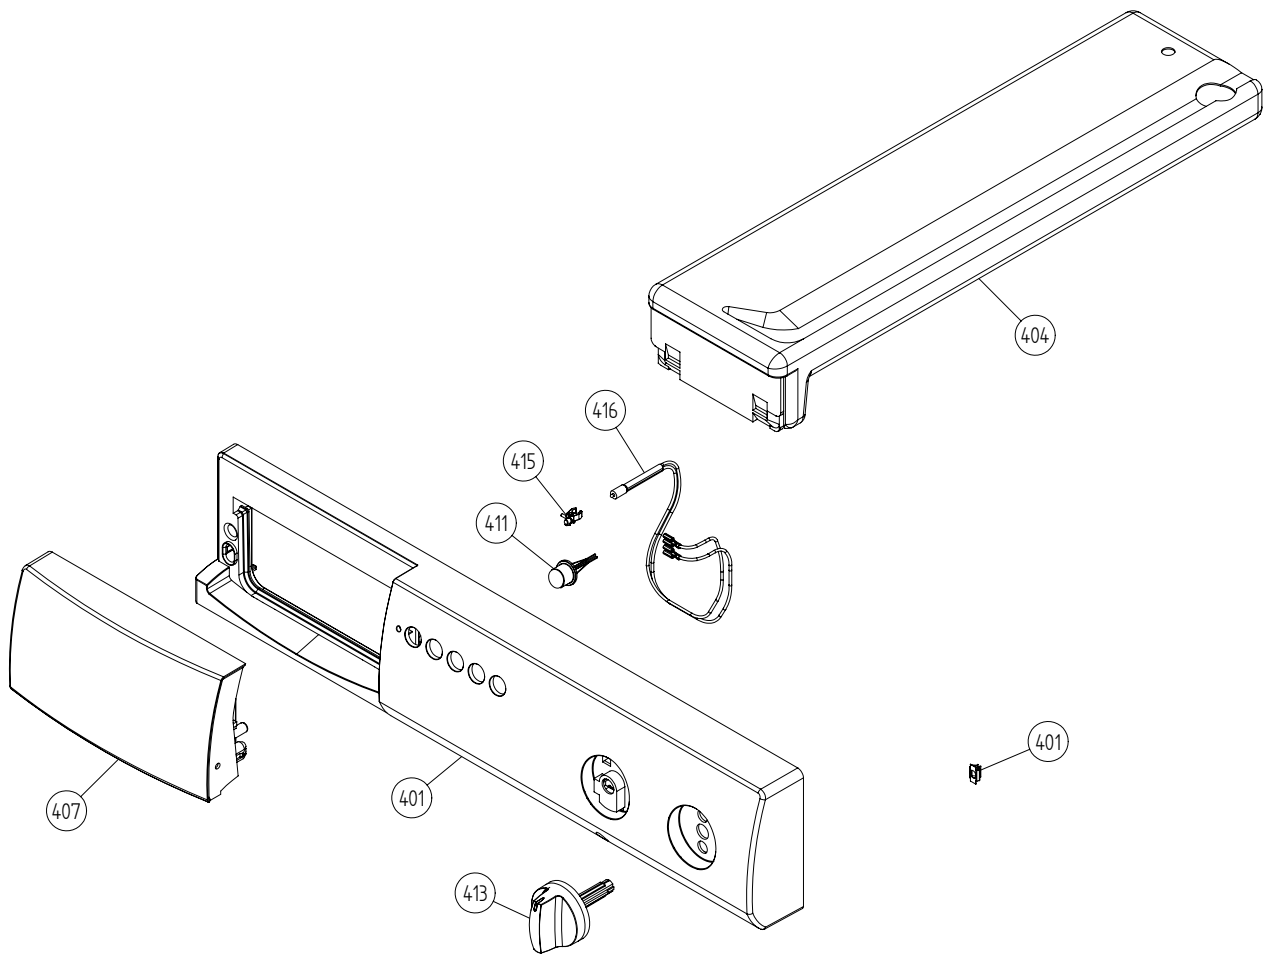

Control panel

ASKO, T721 US - Titanium #10772117 (TD22US)

Pos	Spare part No.	Description	Qty	Comment
401	8076554-81-UL	PANEL W.HANDLE T721 ASKO US	1 Pc's	
401-a	8901591	Clip/Panel 600700s	4 Pcs	
407	8061846-81-UL	HANDLE PANEL MECH WMD20	0 Pcs	
411	8061711-81	PUSH BUTTON WMD20	5 Pc's	
413	8061892-81	KNOB TEMP/TIMER W.CLIPS WMD20	2 Pc's	
415	8061822	Decor Lens 06 Laundry	1 Pcs	
416	8060478	Ind. Lamp 600s WM	1 Pcs	
490	8076812	INSTRUCT. TD21 ENGLISH US/CA	1 Pc's	
490	8076813	INSTRUCTIONS TD21 FRENCH US/CA	1 Pc's	
490	8076814	INSTRUCT. TD21 SPANISH US/CA	1 Pc's