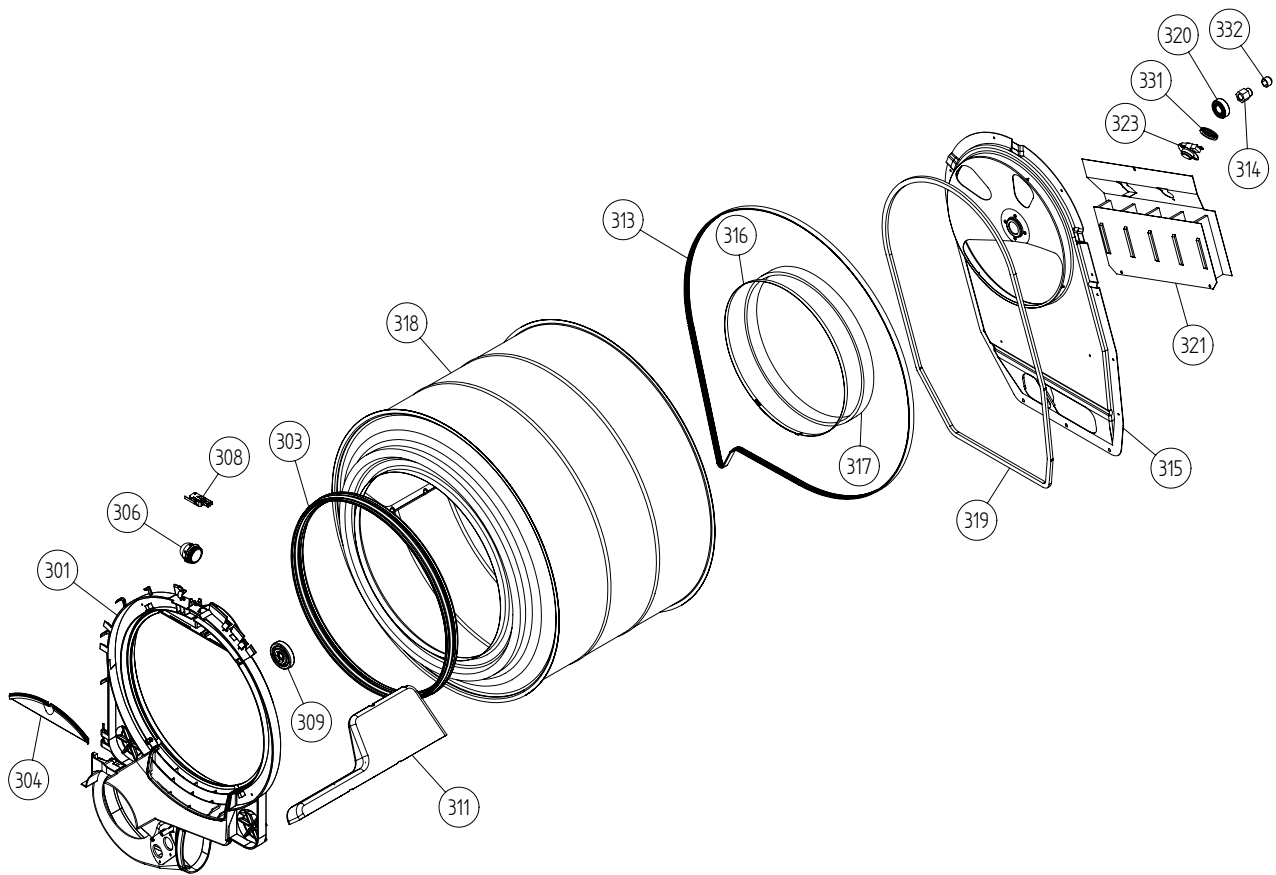

Cylinder and related parts

ASKO, T721 US - Titanium #10772117 (TD22US)

Pos	Spare part No.	Description	Qty	Comment
301	8801216	Front frame compl. TD21	1 Pcs	
301	8076835	FRONT DOOR COMPL. SS/GREY MET.	1 Pcs	
301-a	8902066	Screw	4 Pcs	
303	8061821	Front Felt Seal T700	1 Pcs	
304	8061932-49	Lamp housing lid grey TD21	1 Pcs	
306	8061887	Lamp Chimney	1 Pcs	
308	8053107	Micro Switch Dryer 03/05	1 Pcs	
309	8052622	Drum Roller Frt. TD	1 Pcs	
311	8052589	Paddle	2 Pcs	
311-a	8902099	Screw	5 Pcs	
313	8065710	Belt 700s	1 Pcs	
314	8052632	Bushing Rear Drum 03/05 TD	1 Pcs	
315	8061851	Rear Panel Inner T700	1 Pcs	
315-a	8900369	Screw T25	13 Pcs	
317	8064440	Felt sealing rear	1 Pcs	
318	8061800	Cylinder Dryer TD20 Comp.	1 Pcs	
319	8059712	Rubber Strip	1 Pcs	
320	8004439	Bearing Dryer Rear Panel All	1 Pcs	
321	8063808	Heater Element 2500 W700s	1 Pcs	
321-a	8900369	Screw T25	2 Pcs	
323	8064905	Atuo Reset TStat 175C / TDC	1 Pcs	
323-a	8900369	Screw T25	1 Pcs	
331	8052650	Diaphragm Overheat	1 Pcs	
332	8064151	CAP OF BOLT	1 Pcs