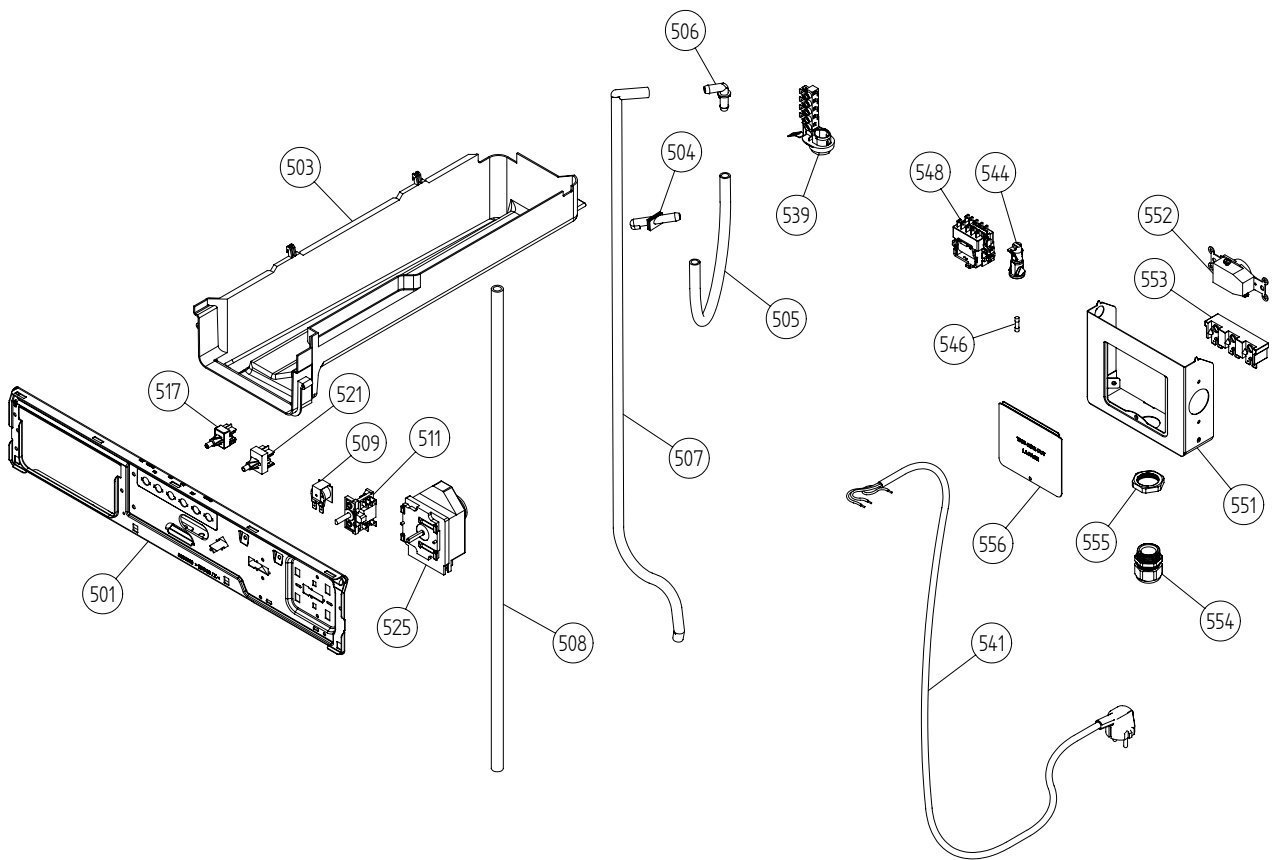

Cylinder and related parts

ASKO, T721 US - Titanium #10772117 (TD22US)

Pos	Spare part No.	Description	Qty	Comment
301	8801216	Front frame compl. TD21	1 Pcs	
301	8076835	FRONT DOOR COMPL. SS/GREY MET.	1 Pcs	
301-a	8902066	Screw	4 Pcs	
303	8061821	Front Felt Seal T700	1 Pcs	
304	8061932-49	Lamp housing lid grey TD21	1 Pcs	
306	8061887	Lamp Chimney	1 Pcs	
308	8053107	Micro Switch Dryer 03/05	1 Pcs	
309	8052622	Drum Roller Frt. TD	1 Pcs	
311	8052589	Paddle	2 Pcs	
311-a	8902099	Screw	5 Pcs	
313	8065710	Belt 700s	1 Pcs	
314	8052632	Bushing Rear Drum 03/05 TD	1 Pcs	
315	8061851	Rear Panel Inner T700	1 Pcs	
315-a	8900369	Screw T25	13 Pcs	
317	8064440	Felt sealing rear	1 Pcs	
318	8061800	Cylinder Dryer TD20 Comp.	1 Pcs	
319	8059712	Rubber Strip	1 Pcs	
320	8004439	Bearing Dryer Rear Panel All	1 Pcs	
321	8063808	Heater Element 2500 W700s	1 Pcs	
321-a	8900369	Screw T25	2 Pcs	
323	8064905	Atuo Reset TStat 175C / TDC	1 Pcs	
323-a	8900369	Screw T25	1 Pcs	
331	8052650	Diaphragm Overheat	1 Pcs	
332	8064151	CAP OF BOLT	1 Pcs	

Control panel

ASKO, T721 US - Titanium #10772117 (TD22US)

Pos	Spare part No.	Description	Qty	Comment
401	8076554-81-UL	PANEL W.HANDLE T721 ASKO US	1 Pc's	
401-a	8901591	Clip/Panel 600700s	4 Pcs	
407	8061846-81-UL	HANDLE PANEL MECH WMD20	0 Pcs	
411	8061711-81	PUSH BUTTON WMD20	5 Pc's	
413	8061892-81	KNOB TEMP/TIMER W.CLIPS WMD20	2 Pc's	
415	8061822	Decor Lens 06 Laundry	1 Pcs	
416	8060478	Ind. Lamp 600s WM	1 Pcs	
490	8076812	INSTRUCT. TD21 ENGLISH US/CA	1 Pc's	
490	8076813	INSTRUCTIONS TD21 FRENCH US/CA	1 Pc's	
490	8076814	INSTRUCT. TD21 SPANISH US/CA	1 Pc's	