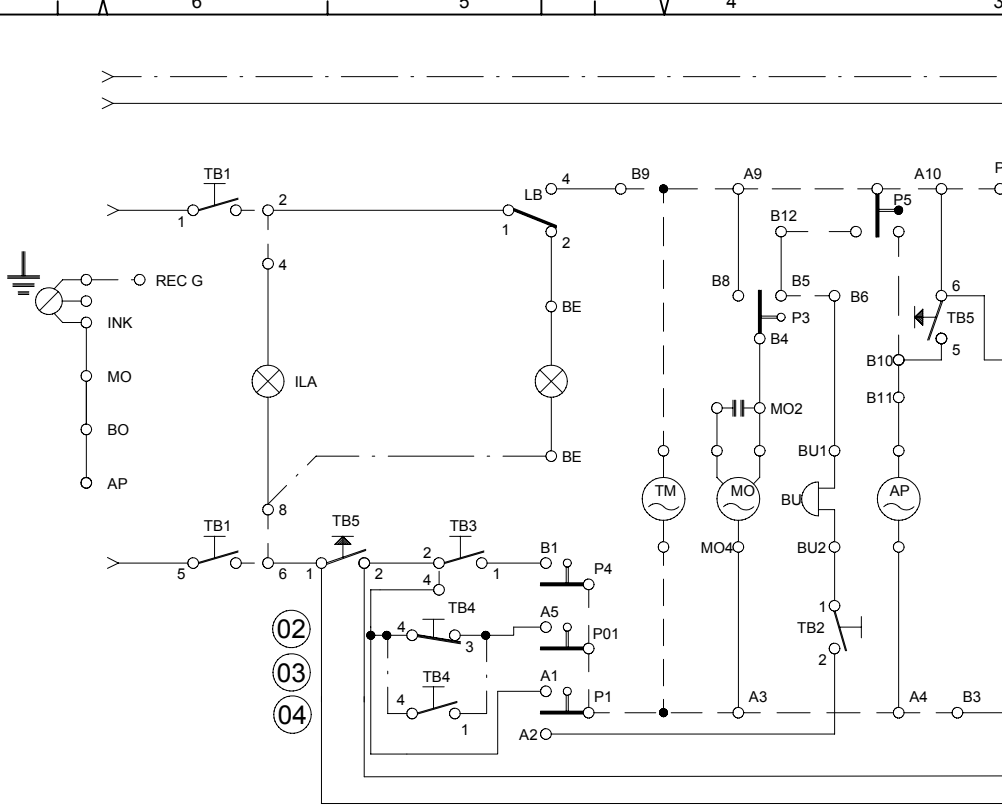

STEP NR.	START POSITION	5	10	15	20	25	30
01	COOLING 18 NEDKYLNING 18						
1	BUZZER SUMMER						
	COOLING 9 NEDKYLNING 9						
2	HEATER RELAY ELEMENT RELÄ						
3	MOTOR DIRECT MOTOR DIREKT MOTOR MOTOR						
4	ANTICREASE INTERVALLGÅNG						
	STEP TIME STEG TID	00	00	00	00	00	00
5	BUZZER SUMMER	RAPID CAM	SNABB KAM	3 SECONDS ON	57 SECONDS OFF	3 SEKUNDER TILL	57 SEKUNDER
	DRAIN PUMP AVLOPPSPUMP	RAPID CAM	SNABB KAM	35 SECONDS ON	145 SECONDS OFF	35 SEKUNDER TILL	145 SEKUNDER

--- INTERNAL CONNECTION
INTERN KOPPLING

--- ALTERNATIVE WIRING
ALTERNATIV KOPPLING

Pos.	Qty	Part No.	Name of item
05	Added thermostate T5	PS 03 03	
04	Changed number on TB 42 to TB 44	PS 01 41	
03	Changed number on TB 4	PS 01 37	
02	Changed funktion TB 4	SS 01 33	
01	JS Added	PS 99 27	
Rev ind	Revision	Appd	Year Week

Pos.	Qty	Part No.	Name of item
Material		Dens.Kg/	
Scale		Gen.tolerance	
Designed by		Gen.tol.Angle	
Released by		Iss by Dept | Year | W	
		UT 98 0	

ASKO CYLINDA

S:\U\m\md2011_Tryckunderlag\Kopplingschema\0061867 KTD22\05.off, mast, 2002-04-22 10:08:40
This document must not be copied without our written permission, and the contents thereof must not be imparted to a third party without the prior written authorization of ASKO Cylinda AB.