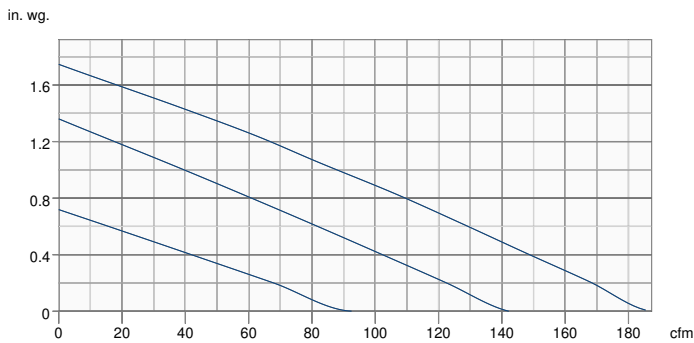

Wiring

Supply - Performance curve

Extract - Performance curve

Unit	Supply	Extract
Required air flow	-	-
Working air flow	-	-
Required external pressure	-	-
Working air pressure	-	-
Power	-	-
Current	-	-
Air density	0.075 lb/ft³	
Fan control - RPM	-	-

Accessories

ECO-Feel® Auto IAQ Control (414729)
RTS-W Wireless Timer (414920)
FIDT 6 Insulated Flex Duct (411064)
Filter,MERV6,150 cfm,Repl.kit (414647)
MGE 6 Metal Exhaust Grill (411371)

ECO-Touch® Auto IAQ (414727)
COM6P Supply and Exhaust Hoods (40222)
ADC 6 Shut-off Damper w Motor (44967)
Filter,MERV8,150 cfm,Repl.kit (414924)
MGS 6 Metal Supply Grill (411242)

Documents

427502 SER150 SPEC SHEET EN.PDF
E400026 SHR-SER150-R DIMENSIONAL SUBMITTAL.PDF
427470 SER150 IOM EN FOLDER.PDF
SER150 SERVICE MANUAL.PDF