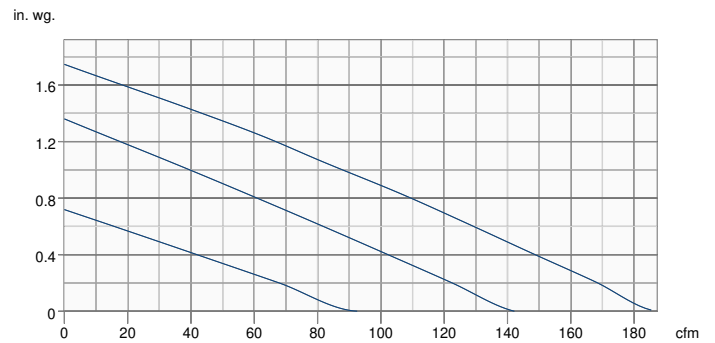

Extract - Performance curve

Unit	Supply	Extract
Required air flow	-	-
Working air flow	-	-
Required external pressure	-	-
Working air pressure	-	-
Power	-	-
Current	-	-
Air density	0.075 lb/ft³	
Fan control - RPM	-	-

Accessories

ECO-Feel® Auto IAQ Control (414729)
RTS-W Wireless Timer (414920)
FIDT 6 Insulated Flex Duct (411064)
Filter,MERV6,150 cfm,Repl.kit (414647)
MGE 6 Metal Exhaust Grill (411371)

ECO-Touch® Auto IAQ (414727)
COM6P Supply and Exhaust Hoods (40222)
ADC 6 Shut-off Damper w Motor (44967)
Filter,MERV8,150 cfm,Repl.kit (414924)
MGS 6 Metal Supply Grill (411242)

Documents

427502 SER150 SPEC SHEET EN.PDF
E400026 SHR-SER150-R DIMENSIONAL SUBMITTAL.PDF
427470 SER150 IOM EN FOLDER.PDF
SER150 SERVICE MANUAL.PDF