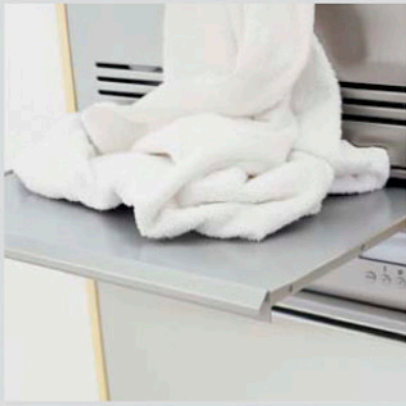

----- Manual continues below -----

ASKO
BUILT TO LAST LONGER

Spare Parts Catalogue

Dishwashers \ 05 Generation
Type: DW951
Model: 1325 US Black Bi

Prod. No: 1071325-BK
November 15th 2004

AM Appliances Group