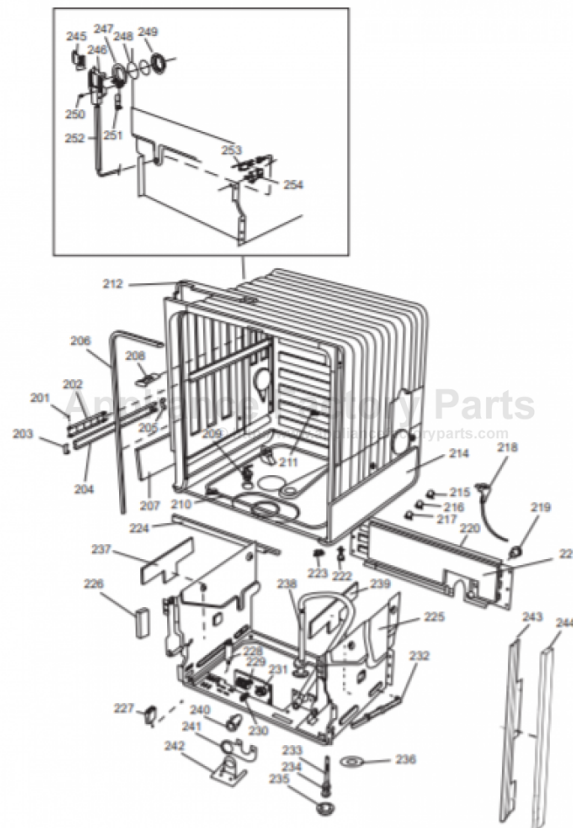

[Find Your ASKO Dishwasher Parts - Select From 209 Models](#)

----- Manual continues below -----