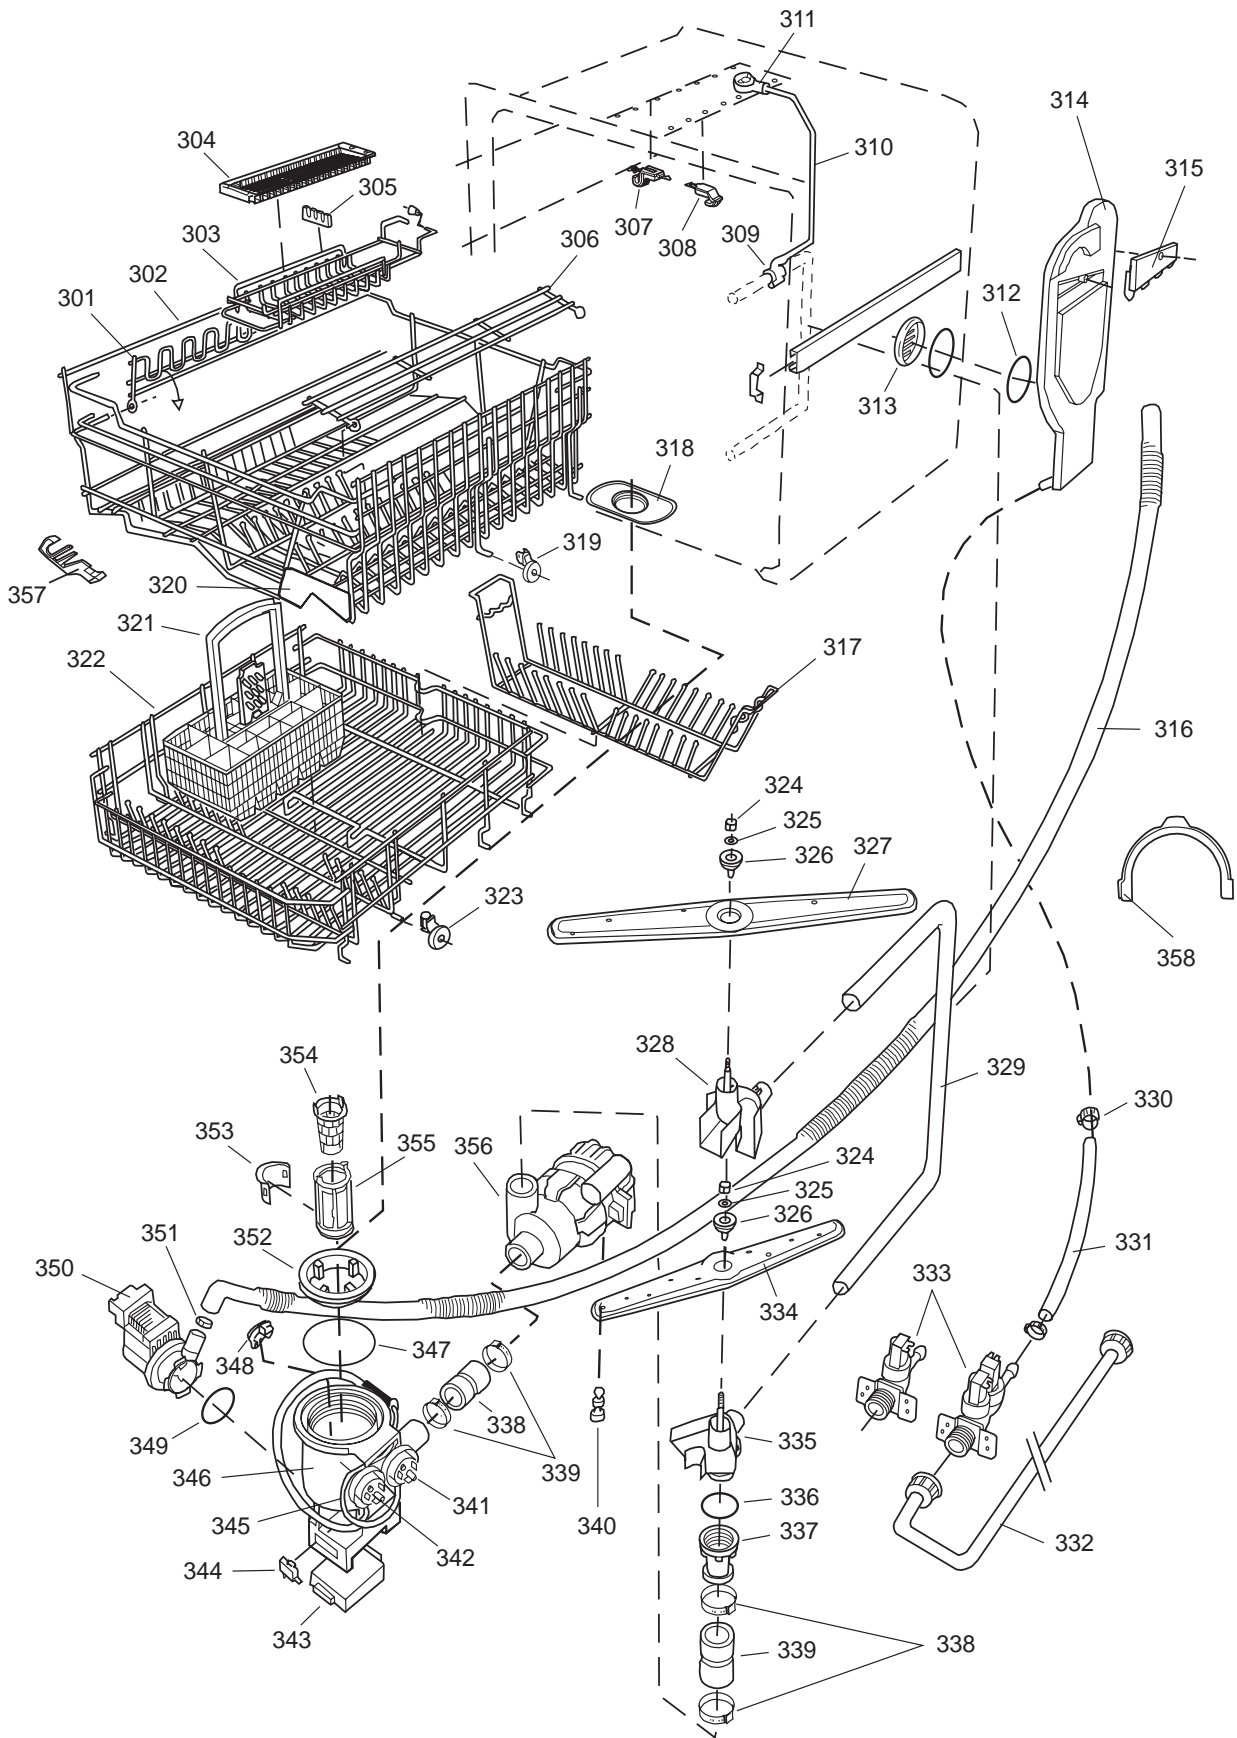

DISKSYSTEM

DISHWASHING SYSTEM

Dishwashing system

ASKO, 1325 US - Black Bi (DW951)

Pos	Spare part No.	Description	Qty	Comment
302	8801236-36	Upper Basket Gray	1 Pcs	
302	8801199-36	Rack, Upper 05 & 06 DW	1 Pcs	with cup shelf
306	8071336-36	Cup Shelf 05/06 DW	1 Pcs	
313	8057536-77	Lockring Airbreak Gray	1 Pcs	
314	8057514	Sub To 8801234	1 Pcs	
316	8070304	Drain Hose 05/06 DW	1 Pcs	
316-a	8052239	Hose Clamp, Squeeze	1 Pcs	
316-b	8053642	Hose Clip	1 Pcs	
318	8059740	Strainer Upper 05/06 DW	1 Pcs	
319	8058498-77	Wheel, Upper Basket 05/06 DW	4 Pcs	
321	8801089-77	Cutlery Basket 05/06 DW	1 Pcs	
322	8070043-36	Lower Basket 1325/1706	1 Pcs	
323	8009516-77	Rack Wheels Lower 05/06 DW	8 Pcs	
324	8901262	Nut for Spray Arm 05	2 Pcs	
325	8052095	Ceramic Washer, Spray Arm 05	2 Pcs	
326	8057070-77	Spray Arm Insert 05/06 DW	2 Pcs	
327	8072695	Spray Arm - Upper 05/06 DW	1 Pcs	
328	8057068-77	Spray Pipe Bearing Upper	1 Pcs	
329	8057063	Spray pipe, inner 05	1 Pcs	
330	8052189	Hose Clamp, Squeeze	2 Pcs	
331	8070622	Ruber Hose	1 Pcs	
333	8072121	Fill Valve, Single 05/06 DW.	1 Pcs	
333-a	8902087	Screw, Plastic Housing 20 To	2 Pcs	
334	8072692	Spray Arm - Lower 05/06 DW	1 Pcs	
335	8057067-77	Lower Washarm Support 05/06	1 Pcs	
336	8901755	O-Ring Seal	1 Pcs	
337	8057069	Retainer Nut SprayArm 05/06	1 Pcs	
338	8052097	Hose Clamp, Circ. Pump 05/06	4 Pcs	
339	8057484	Hose, Circ. Pump 05/06 DW	2 Pcs	
340	8055095	BUFFER, Circumpump 03/04 DW	1 Pcs	
341	8071024	Level Switch 05/06 DW	1 Pcs	
343	8057053	Subs to 8075110	1 Pcs	
344	8060068	Micro Switch,Overfill 05/06	1 Pcs	
345	8058500	Hose Pressure Sw. 05/06 DW	1 Pcs	
346	8801123	Replaces 8075197-77. Sump 05	1 Pcs	
347	8058503	O-Ring, Sump 05/06 DW	1 Pcs	
348	8057487-79	Sump Plug DW 05/06 Cleanout	1 Pcs	
349	8002584	O-Ring, Drain Pump 05/06 DW	1 Pcs	
350	8072032	Drain Pump 05/06 DW	1 Pcs	
350	8057083	DRAINPUMP Repl.by 8072032	1 Pc's	
351	8052239	Hose Clamp, Squeeze	1 Pcs	
352	8057488	Locking ring, bottom well 05	1 Pcs	
353	8058454	Cover Str. Basket 05/06 DW	1 Pcs	
354	8057972-77	Strainer Basket Grey 05/06 D	1 Pcs	
355	8057486-77	Filter, fine 05 & 06 DW	1 Pcs	
356	8071250	Circ. Pump 05/06 DW	1 Pcs	
356-a	8075380	capacitor D3000	1 Pcs	
358	8072528-77	Holder Outlet Hose	1 Pcs	
358	8050805	GOOSE NECK for DRAIN HOSE	1 Pcs