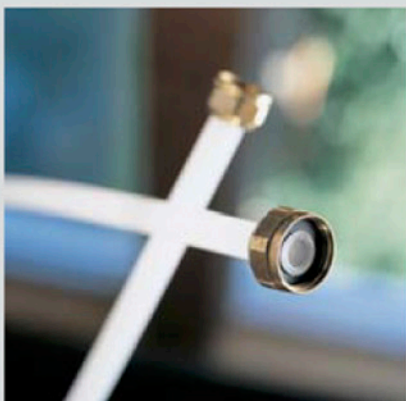

----- Manual continues below -----

ASKO
BUILT TO LAST LONGER

Spare Parts Catalogue

Dishwashers \ 05 Generation
Type: DW951
Model: 1325 US Black Bi

Prod. No: 1071325-BK
November 15th 2004

AM Appliances Group