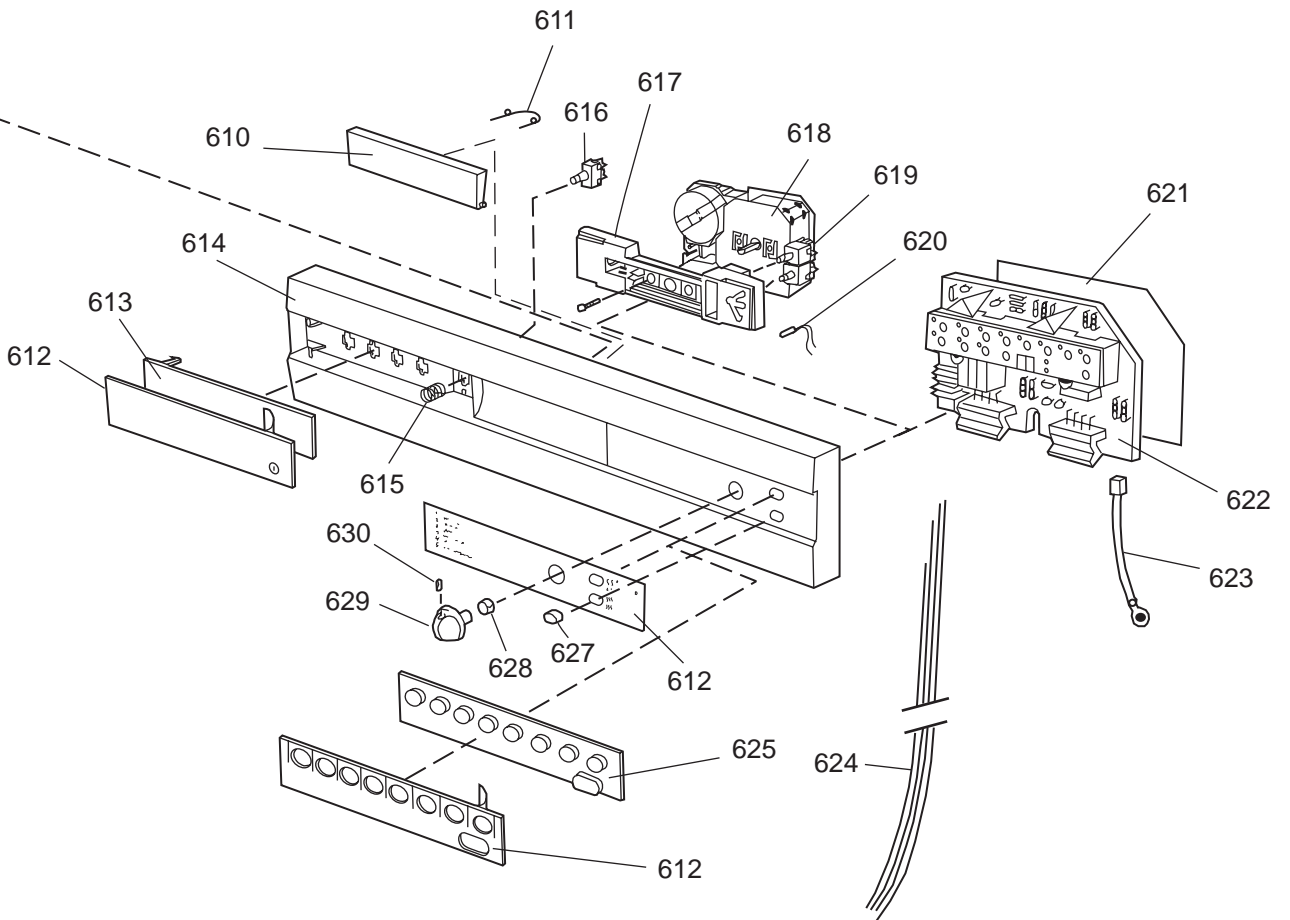

Datum
2003-03-24
Date

PANEL

CONTROL PANEL AND RELATED PARTS

Control panel and related parts

ASKO, 1325 US - Black Bi (DW951)

Pos	Spare part No.	Description	Qty	Comment
601	8057541-33	Door Handle, Black DW 05/06	1 Pcs	
602	8057545	Rotary catch, child safety '	1 Pcs	
603	8057546	SPRING, SafetyCatch 05/06 DW	1 Pcs	
604	8057544	Arm, SafetyCatch 05/06 DW	1 Pcs	
605	8057539	Bracket 4 Switch/Handle 05/0	1 Pcs	
605-a	8902085	Screw 20T for Plastic	2 Pcs	
606	8071098	Cover for Micro Switch	1 Pcs	
607	8055473	Door Switch - DW 05/06	1 Pcs	
608	8057542	Actuator, Doorswitch 05/06 D	1 Pcs	
609	8007078	Spring 02 Handle, DW	1 Pcs	
612	8070506-33	Decor Insert 1325 Black	1 Pcs	
614	8071680-69	Control Panel 05/06 DW	1 Pcs	
614	8057538-69	Cover Main Switch Black 05'	1 Pcs	
617	8057540	Bracket, program timer '05	1 Pcs	
617-a	8900944	Screw Toe Kick 20 Torx	2 Pcs	
618	8060017	Timer 05/06 DW	1 Pcs	
618-a	8900944	Screw Toe Kick 20 Torx	2 Pcs	
618-b	8901413	Lock Washer, laundry tops	2 Pcs	
619	8057941	Switch, temp hi/lo DW	1 Pcs	
624	8070910	Cable 1325 US	1 Pcs	
627	8057982-33	Push Button Black DW 13-17	1 Pcs	
628	8006970	Circlip	1 Pcs	
628	8056521	Clip Knobs - Mechanical	1 Pcs	
629	8801111-33	Knob, compl. black DW 05/06	1 Pcs	
630	8057959	DECOR STRIP KNOB ASKO DW95	1 Pc's	
690	8071177	INSTRUCTIONS 1325,1355 CA/US	1 Pc's