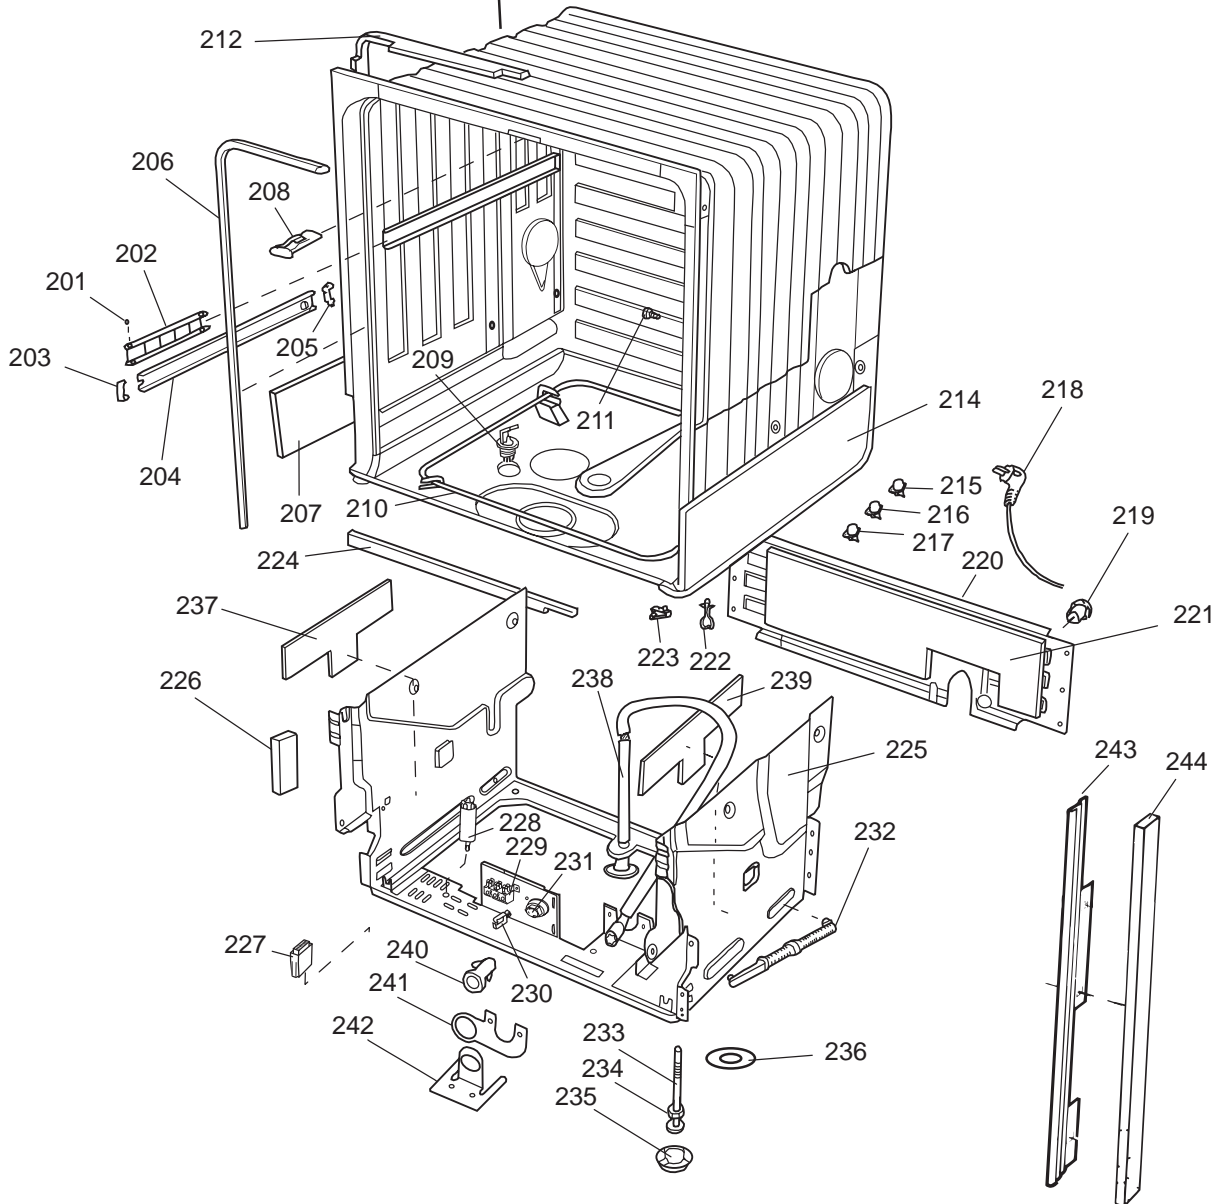

Datum

2003-03-24

Date

BEHÅLLARE

CONTAINER AND RELATED PARTS

Container and related parts

ASKO, 1385 US - Black Bi (DW952)

Pos	Spare part No.	Description	Qty	Comment
201	8057977	Bearing Upper Rail 05/06 DW	8 Pcs	
202	8058638-77	Ball Holder, Upper Rail DW	2 Pcs	
203	8057979-77	Rack Stop Grey 05/06 DW	2 Pcs	
204	8057052	Guide Rail '05 '06 DW	2 Pcs	
205	8057978-77	Rail Stop - Back Grey 05/06	2 Pcs	
206	8057489	Tub Seal 05/06 DW	1 Pcs	
208	8801098	Lock Catch Kit 05'06 D/W	1 Pcs	
210	8002370	Protective Collar	2 Pcs	
210	8057077	Heating Element DW 05/06 140	1 Pcs	
211	8901110	Screw w/O-Ring DW 05/06 25-T	4 Pcs	
212	8070613	Sealing Strip Casing	1 Pcs	
215	8059896	T-Stat 05/06 30-70C DW	1 Pcs	
216	8002579	T-Stat 05/06 DW Overheat	1 Pcs	
217	8058373	Thermostat 05	1 Pcs	
222	8070142	Cable holder, rear 05	1 Pcs	
223	8058495	Cable holder, door 05	1 Pcs	
225	8057523	Bottom and Side support '05	1 Pcs	
229	8050251	Terminal Block DW All	1 Pcs	
229-a	8900357	Screw, terminal block	1 Pcs	
230	8059991	Cable holder, supply line 05	1 Pcs	
231	8006948	Grommet	1 Pcs	
232	8058491-77	Door Spring 05/06 for 0-7 lb	2 Pcs	
233	8057062	Subs to 8074877	4 Pcs	
234	8901156	Nut, Levelling Legs	4 Pcs	
235	8051957	Slide, foot 02 DW	2 Pcs	
236	8072119	Washer	4 Pcs	
241	8060255	No longer Avail. po# 8008- H	1 Pcs	
242	8070495	Inlet Valve Mount	1 Pcs	
242-a	8900327	Screw 20 Torx, Self Tapping	2 Pcs	
243	8059761-29	Filler Strip - Left DW - Bla	1 Pcs	
243	8059762-29	Filler Strip, Right 05/06 DW	1 Pcs	
243-a	8900646	Screw 20 Torx SS	4 Pcs	
244	8070614	Insulation,fill strip 05&06	2 Pcs