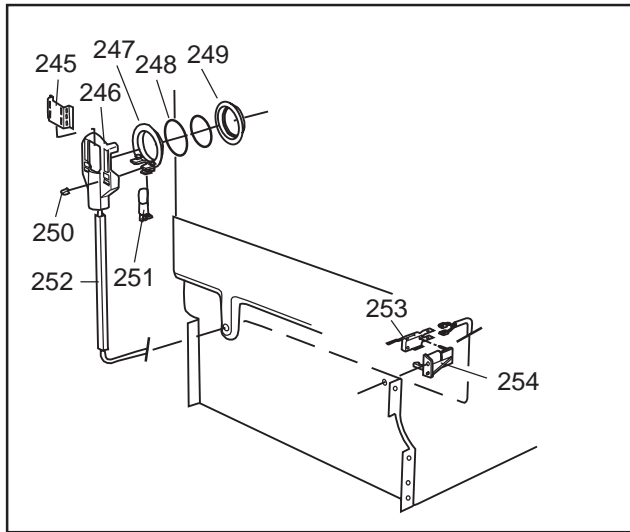

Datum

2003-03-24

Date

BEHÅLLARE

CONTAINER AND RELATED PARTS

Container and related parts

ASKO, 1385 US - Black Bi (DW952)

Pos	Spare part No.	Description	Qty	Comment
201	8057977	Bearing Upper Rail 05/06 DW	8 Pcs	
202	8058638-77	Ball Holder, Upper Rail DW	2 Pcs	
203	8057979-77	Rack Stop Grey 05/06 DW	2 Pcs	
204	8057052	Guide Rail '05 '06 DW	2 Pcs	
205	8057978-77	Rail Stop - Back Grey 05/06	2 Pcs	
206	8057489	Tub Seal 05/06 DW	1 Pcs	
208	8801098	Lock Catch Kit 05'06 D/W	1 Pcs	
210	8002370	Protective Collar	2 Pcs	
210	8057077	Heating Element DW 05/06 140	1 Pcs	
211	8901110	Screw w/O-Ring DW 05/06 25-T	4 Pcs	
212	8070613	Sealing Strip Casing	1 Pcs	
215	8059896	T-Stat 05/06 30-70C DW	1 Pcs	
216	8002579	T-Stat 05/06 DW Overheat	1 Pcs	
217	8058373	Thermostat 05	1 Pcs	
222	8070142	Cable holder, rear 05	1 Pcs	
223	8058495	Cable holder, door 05	1 Pcs	
225	8057523	Bottom and Side support '05	1 Pcs	
229	8050251	Terminal Block DW All	1 Pcs	
229-a	8900357	Screw, terminal block	1 Pcs	
230	8059991	Cable holder, supply line 05	1 Pcs	
231	8006948	Grommet	1 Pcs	
232	8058491-77	Door Spring 05/06 for 0-7 lb	2 Pcs	
233	8057062	Subs to 8074877	4 Pcs	
234	8901156	Nut, Levelling Legs	4 Pcs	
235	8051957	Slide, foot 02 DW	2 Pcs	
236	8072119	Washer	4 Pcs	
241	8060255	No longer Avail. po# 8008- H	1 Pcs	
242	8070495	Inlet Valve Mount	1 Pcs	
242-a	8900327	Screw 20 Torx, Self Tapping	2 Pcs	
243	8059761-29	Filler Strip - Left DW - Bla	1 Pcs	
243	8059762-29	Filler Strip, Right 05/06 DW	1 Pcs	
243-a	8900646	Screw 20 Torx SS	4 Pcs	
244	8070614	Insulation,fill strip 05&06	2 Pcs