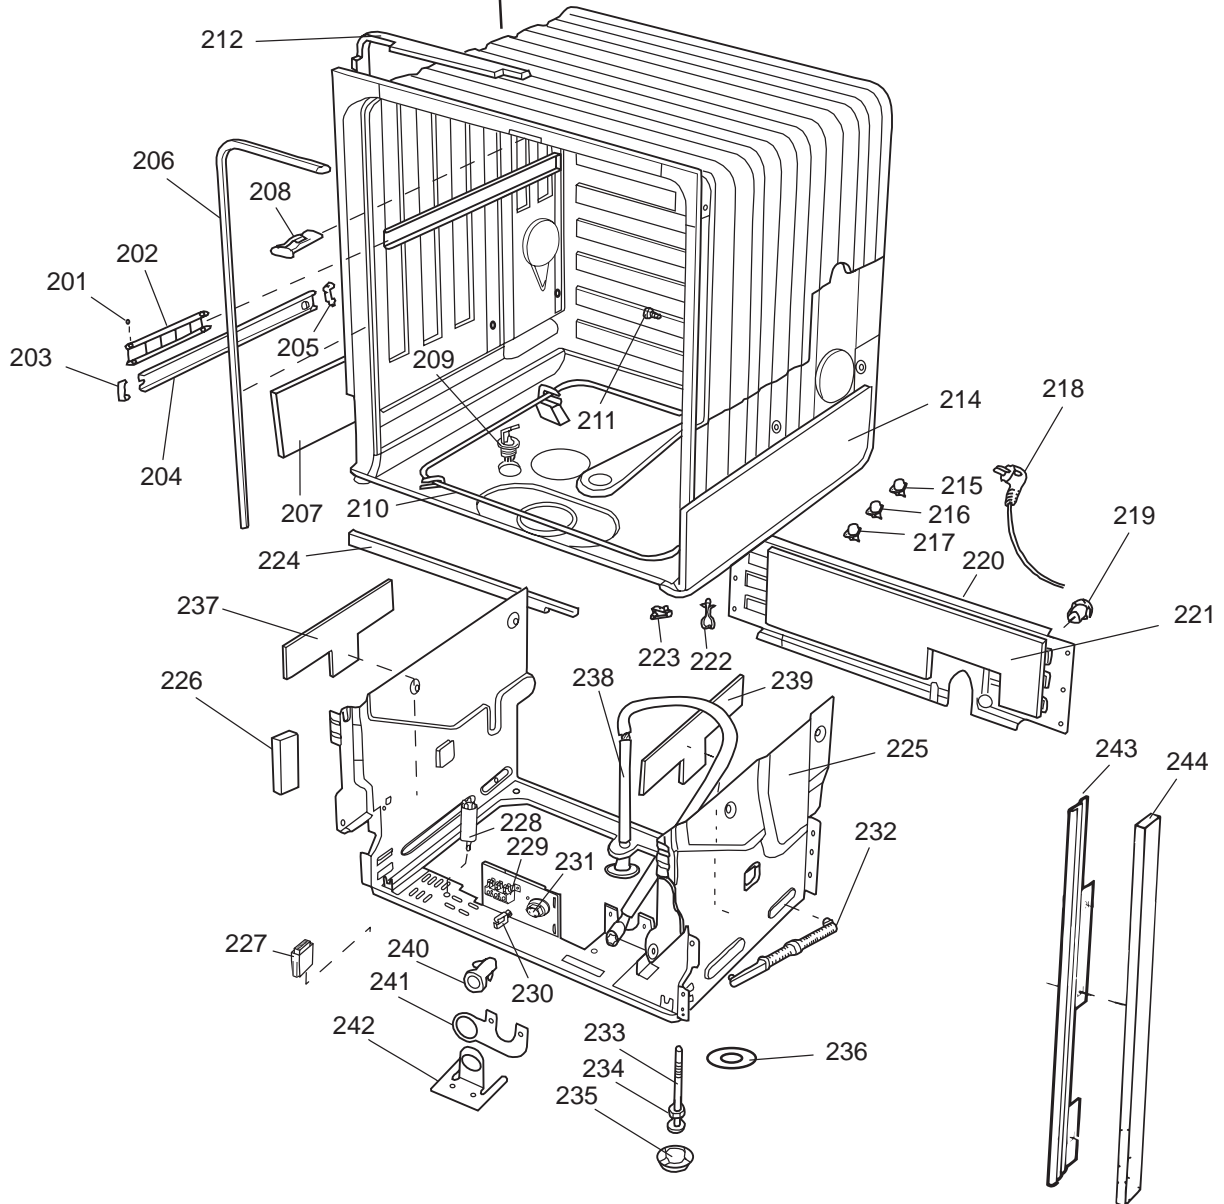

Datum

2003-03-24

Date

BEHÅLLARE

CONTAINER AND RELATED PARTS

Container and related parts

ASKO, 1385 US - Black Bi (DW952)

Pos	Spare part No.	Description	Qty	Comment
201	8057977	Bearing Upper Rail 05/06 DW	8 Pcs	
202	8058638-77	Ball Holder, Upper Rail DW	2 Pcs	
203	8057979-77	Rack Stop Grey 05/06 DW	2 Pcs	
204	8057052	Guide Rail '05 '06 DW	2 Pcs	
205	8057978-77	Rail Stop - Back Grey 05/06	2 Pcs	
206	8057489	Tub Seal 05/06 DW	1 Pcs	
208	8801098	Lock Catch Kit 05'06 D/W	1 Pcs	
210	8002370	Protective Collar	2 Pcs	
210	8057077	Heating Element DW 05/06 140	1 Pcs	
211	8901110	Screw w/O-Ring DW 05/06 25-T	4 Pcs	
212	8070613	Sealing Strip Casing	1 Pcs	
215	8059896	T-Stat 05/06 30-70C DW	1 Pcs	
216	8002579	T-Stat 05/06 DW Overheat	1 Pcs	
217	8058373	Thermostat 05	1 Pcs	
222	8070142	Cable holder, rear 05	1 Pcs	
223	8058495	Cable holder, door 05	1 Pcs	
225	8057523	Bottom and Side support '05	1 Pcs	
229	8050251	Terminal Block DW All	1 Pcs	
229-a	8900357	Screw, terminal block	1 Pcs	
230	8059991	Cable holder, supply line 05	1 Pcs	
231	8006948	Grommet	1 Pcs	
232	8058491-77	Door Spring 05/06 for 0-7 lb	2 Pcs	
233	8057062	Subs to 8074877	4 Pcs	
234	8901156	Nut, Levelling Legs	4 Pcs	
235	8051957	Slide, foot 02 DW	2 Pcs	
236	8072119	Washer	4 Pcs	
241	8060255	No longer Avail. po# 8008- H	1 Pcs	
242	8070495	Inlet Valve Mount	1 Pcs	
242-a	8900327	Screw 20 Torx, Self Tapping	2 Pcs	
243	8059761-29	Filler Strip - Left DW - Bla	1 Pcs	
243	8059762-29	Filler Strip, Right 05/06 DW	1 Pcs	
243-a	8900646	Screw 20 Torx SS	4 Pcs	
244	8070614	Insulation,fill strip 05&06	2 Pcs