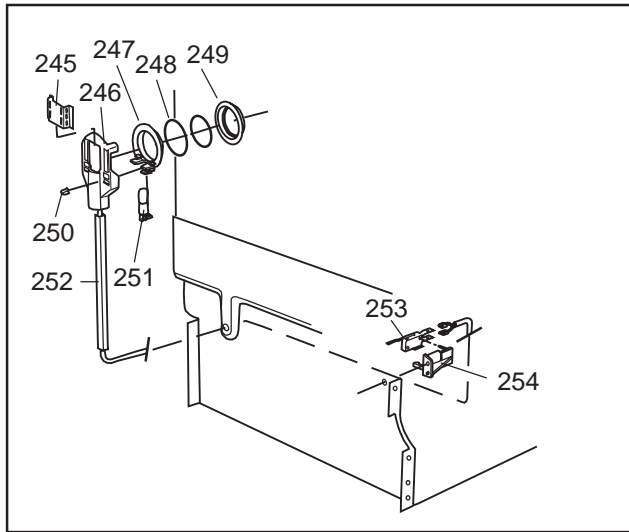

Datum

2003-03-24

Date

BEHÅLLARE

CONTAINER AND RELATED PARTS

Container and related parts

ASKO, 1385 US - Black Bi (DW952)

Pos	Spare part No.	Description	Qty	Comment
201	8057977	Bearing Upper Rail 05/06 DW	8 Pcs	
202	8058638-77	Ball Holder, Upper Rail DW	2 Pcs	
203	8057979-77	Rack Stop Grey 05/06 DW	2 Pcs	
204	8057052	Guide Rail '05 '06 DW	2 Pcs	
205	8057978-77	Rail Stop - Back Grey 05/06	2 Pcs	
206	8057489	Tub Seal 05/06 DW	1 Pcs	
208	8801098	Lock Catch Kit 05'06 D/W	1 Pcs	
210	8002370	Protective Collar	2 Pcs	
210	8057077	Heating Element DW 05/06 140	1 Pcs	
211	8901110	Screw w/O-Ring DW 05/06 25-T	4 Pcs	
212	8070613	Sealing Strip Casing	1 Pcs	
215	8059896	T-Stat 05/06 30-70C DW	1 Pcs	
216	8002579	T-Stat 05/06 DW Overheat	1 Pcs	
217	8058373	Thermostat 05	1 Pcs	
222	8070142	Cable holder, rear 05	1 Pcs	
223	8058495	Cable holder, door 05	1 Pcs	
225	8057523	Bottom and Side support '05	1 Pcs	
229	8050251	Terminal Block DW All	1 Pcs	
229-a	8900357	Screw, terminal block	1 Pcs	
230	8059991	Cable holder, supply line 05	1 Pcs	
231	8006948	Grommet	1 Pcs	
232	8058491-77	Door Spring 05/06 for 0-7 lb	2 Pcs	
233	8057062	Subs to 8074877	4 Pcs	
234	8901156	Nut, Levelling Legs	4 Pcs	
235	8051957	Slide, foot 02 DW	2 Pcs	
236	8072119	Washer	4 Pcs	
241	8060255	No longer Avail. po# 8008- H	1 Pcs	
242	8070495	Inlet Valve Mount	1 Pcs	
242-a	8900327	Screw 20 Torx, Self Tapping	2 Pcs	
243	8059761-29	Filler Strip - Left DW - Bla	1 Pcs	
243	8059762-29	Filler Strip, Right 05/06 DW	1 Pcs	
243-a	8900646	Screw 20 Torx SS	4 Pcs	
244	8070614	Insulation,fill strip 05&06	2 Pcs