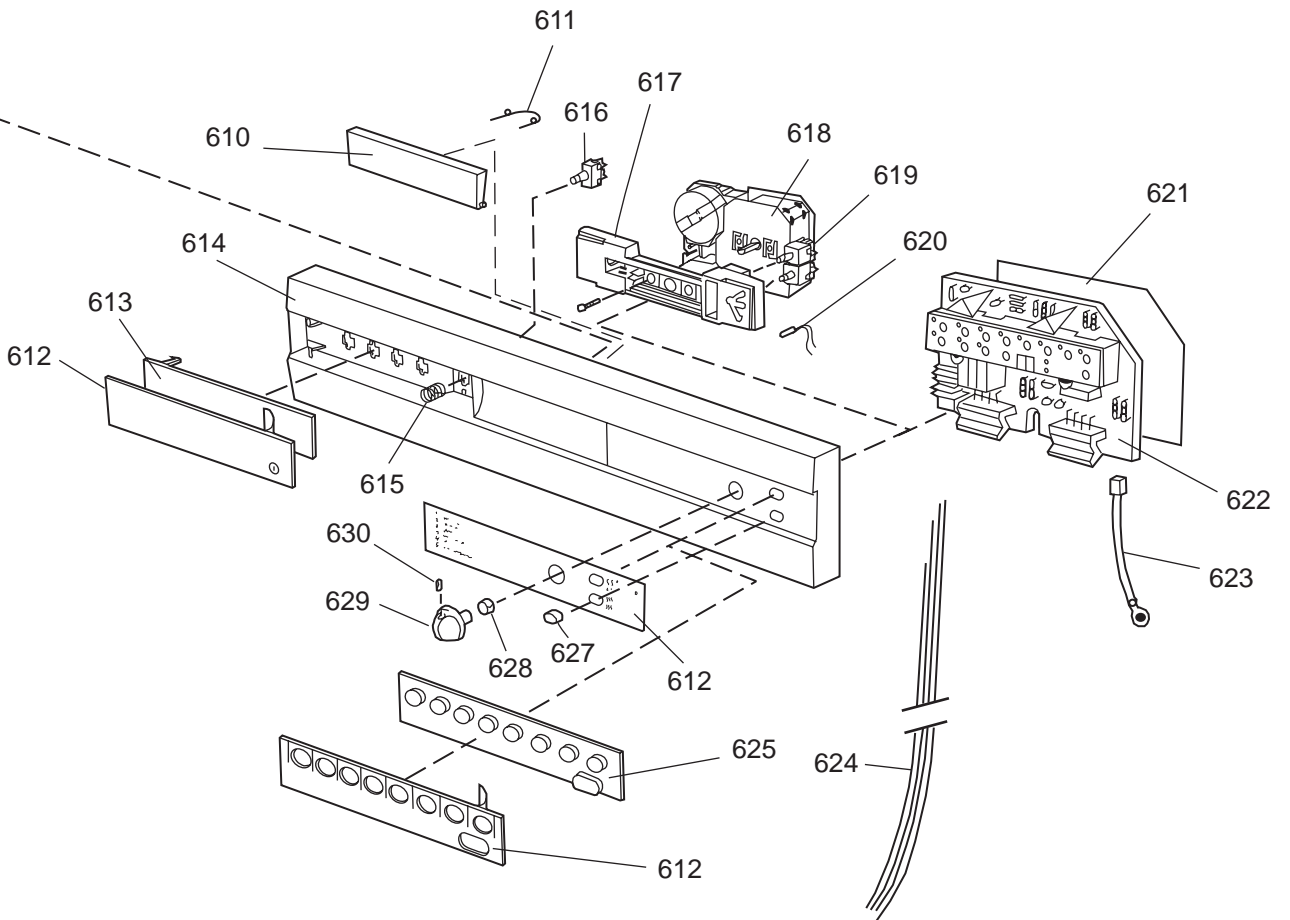

Datum
2003-03-24
Date

PANEL

CONTROL PANEL AND RELATED PARTS

Control panel and related parts

ASKO, 1385 US - SS Bi (DW952)

Pos	Spare part No.	Description	Qty	Comment
601	8057541-33	Door Handle, Black DW 05/06	1 Pcs	
602	8057545	Rotary catch, child safety '	1 Pcs	
603	8057546	SPRING, SafetyCatch 05/06 DW	1 Pcs	
604	8057544	Arm, SafetyCatch 05/06 DW	1 Pcs	
605	8057539	Bracket 4 Switch/Handle 05/0	1 Pcs	
605-a	8902085	Screw 20T for Plastic	2 Pcs	
606	8071098	Cover for Micro Switch	1 Pcs	
607	8055473	Door Switch - DW 05/06	1 Pcs	
608	8057542	Actuator, Doorswitch 05/06 D	1 Pcs	
609	8007078	Spring 02 Handle, DW	1 Pcs	
612	8070897-95	Decor Insert 1385 SS	1 Pcs	
614	8071680-69	Control Panel 05/06 DW	1 Pcs	
614	8057538-69	Cover Main Switch Black 05'	1 Pcs	
617	8057540	Bracket, program timer '05	1 Pcs	
617-a	8900944	Screw Toe Kick 20 Torx	2 Pcs	
618	8060017	Timer 05/06 DW	1 Pcs	
618-a	8900944	Screw Toe Kick 20 Torx	2 Pcs	
618-b	8901413	Lock Washer, laundry tops	2 Pcs	
619	8057941	Switch, temp hi/lo DW	2 Pcs	
624	8071454	Cable harness 1385	1 Pcs	
627	8057982-33	Push Button Black DW 13-17	2 Pcs	
628	8006970	Circlip	1 Pcs	
628	8056521	Clip Knobs - Mechanical	1 Pcs	
629	8801111-33	Knob, compl. black DW 05/06	1 Pcs	
630	8057959	DECOR STRIP KNOB ASKO DW95	1 Pc's	
690	8073096	INSTR. GENERAL D/WASHER USA	1 Pc's	
690	8071435	INSTRUCTIONS 1365-75-85 CA/US	1 Pc's