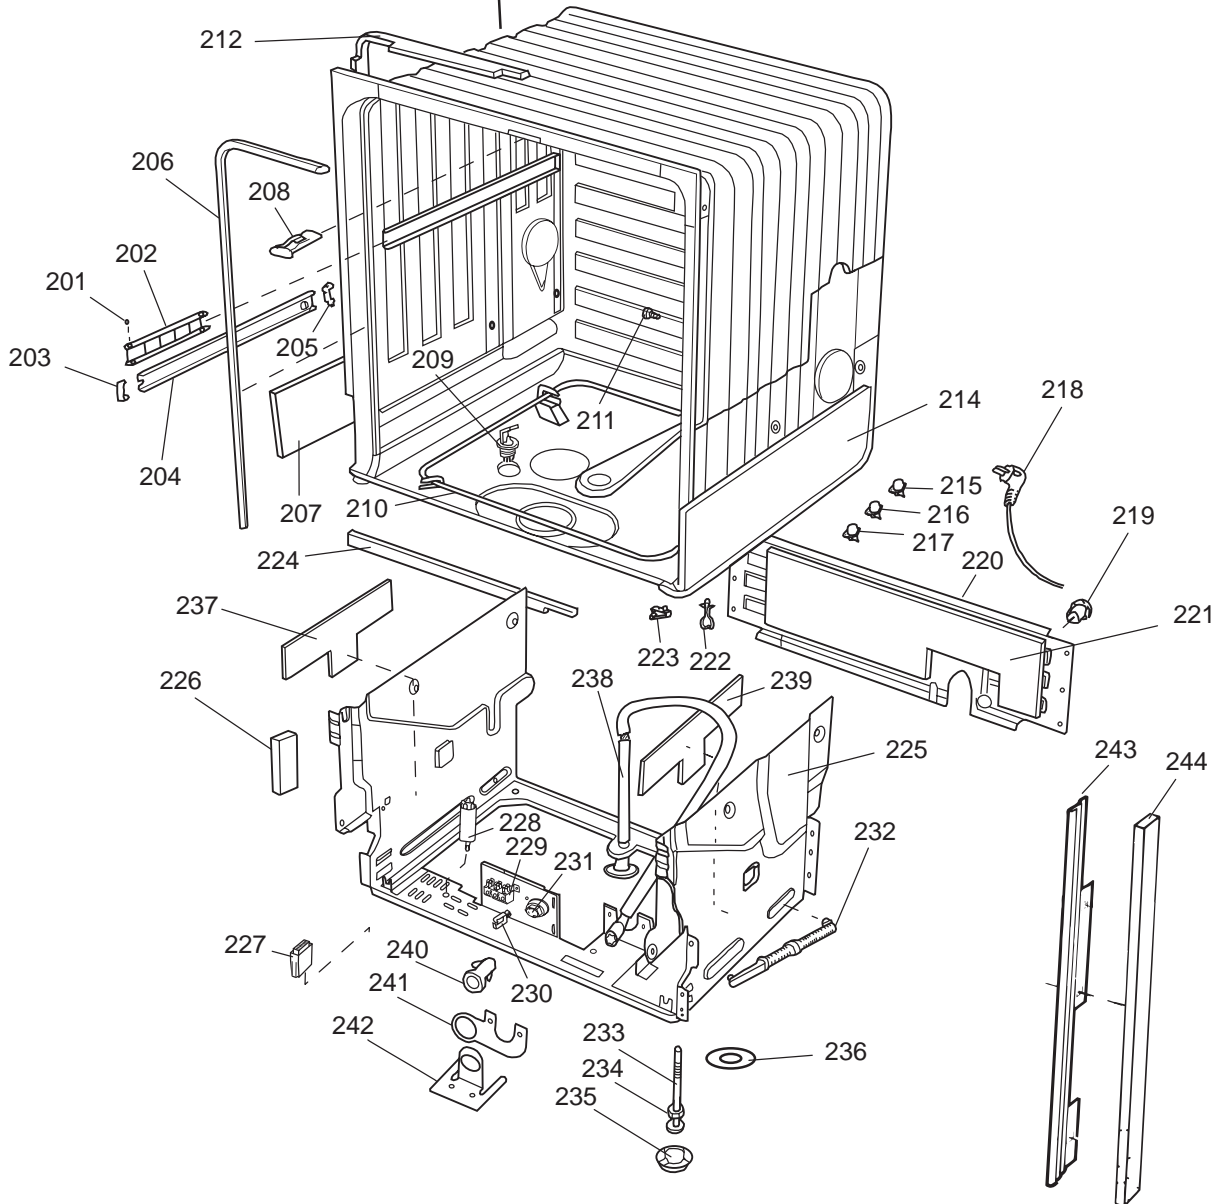

Datum

2003-03-24

Date

BEHÅLLARE

CONTAINER AND RELATED PARTS

Container and related parts

ASKO, 1385 US - SS Bi (DW952)

Pos	Spare part No.	Description	Qty	Comment
201	8057977	Bearing Upper Rail 05/06 DW	8 Pcs	
202	8058638-77	Ball Holder, Upper Rail DW	2 Pcs	
203	8057979-77	Rack Stop Grey 05/06 DW	2 Pcs	
204	8057052	Guide Rail '05 '06 DW	2 Pcs	
205	8057978-77	Rail Stop - Back Grey 05/06	2 Pcs	
206	8057489	Tub Seal 05/06 DW	1 Pcs	
208	8801098	Lock Catch Kit 05'06 D/W	1 Pcs	
210	8002370	Protective Collar	2 Pcs	
210	8057077	Heating Element DW 05/06 140	1 Pcs	
211	8901110	Screw w/O-Ring DW 05/06 25-T	4 Pcs	
212	8070613	Sealing Strip Casing	1 Pcs	
215	8059896	T-Stat 05/06 30-70C DW	1 Pcs	
216	8002579	T-Stat 05/06 DW Overheat	1 Pcs	
217	8058373	Thermostat 05	1 Pcs	
222	8070142	Cable holder, rear 05	1 Pcs	
223	8058495	Cable holder, door 05	1 Pcs	
225	8057523	Bottom and Side support '05	1 Pcs	
229	8050251	Terminal Block DW All	1 Pcs	
229-a	8900357	Screw, terminal block	1 Pcs	
230	8059991	Cable holder, supply line 05	1 Pcs	
231	8006948	Grommet	1 Pcs	
232	8058491-77	Door Spring 05/06 for 0-7 lb	2 Pcs	
233	8057062	Subs to 8074877	4 Pcs	
234	8901156	Nut, Levelling Legs	4 Pcs	
235	8051957	Slide, foot 02 DW	2 Pcs	
236	8072119	Washer	4 Pcs	
241	8060255	No longer Avail. po# 8008- H	1 Pcs	
242	8070495	Inlet Valve Mount	1 Pcs	
242-a	8900327	Screw 20 Torx, Self Tapping	2 Pcs	
243	8059761-95	Filler Strip - Left DW SS	1 Pcs	
243	8059762-95	Filler Strip, Right 05/06 DW	1 Pcs	
243-a	8900646	Screw 20 Torx SS	4 Pcs	
244	8070614	Insulation,fill strip 05&06	2 Pcs