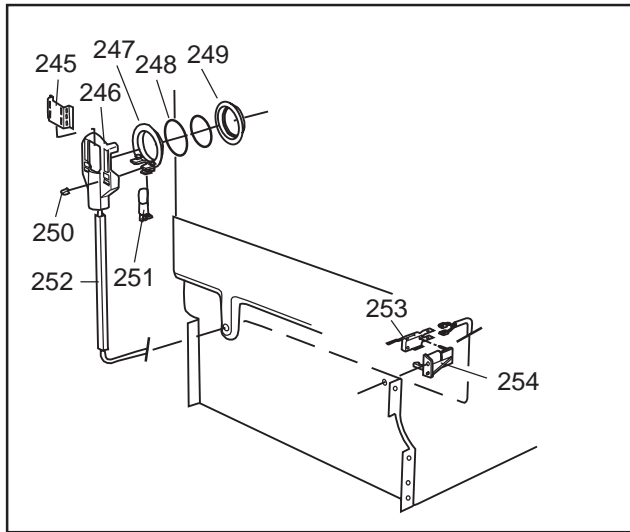

Datum

2003-03-24

Date

BEHÅLLARE

CONTAINER AND RELATED PARTS

Container and related parts

ASKO, 1385 US - SS Bi (DW952)

Pos	Spare part No.	Description	Qty	Comment
201	8057977	Bearing Upper Rail 05/06 DW	8 Pcs	
202	8058638-77	Ball Holder, Upper Rail DW	2 Pcs	
203	8057979-77	Rack Stop Grey 05/06 DW	2 Pcs	
204	8057052	Guide Rail '05 '06 DW	2 Pcs	
205	8057978-77	Rail Stop - Back Grey 05/06	2 Pcs	
206	8057489	Tub Seal 05/06 DW	1 Pcs	
208	8801098	Lock Catch Kit 05'06 D/W	1 Pcs	
210	8002370	Protective Collar	2 Pcs	
210	8057077	Heating Element DW 05/06 140	1 Pcs	
211	8901110	Screw w/O-Ring DW 05/06 25-T	4 Pcs	
212	8070613	Sealing Strip Casing	1 Pcs	
215	8059896	T-Stat 05/06 30-70C DW	1 Pcs	
216	8002579	T-Stat 05/06 DW Overheat	1 Pcs	
217	8058373	Thermostat 05	1 Pcs	
222	8070142	Cable holder, rear 05	1 Pcs	
223	8058495	Cable holder, door 05	1 Pcs	
225	8057523	Bottom and Side support '05	1 Pcs	
229	8050251	Terminal Block DW All	1 Pcs	
229-a	8900357	Screw, terminal block	1 Pcs	
230	8059991	Cable holder, supply line 05	1 Pcs	
231	8006948	Grommet	1 Pcs	
232	8058491-77	Door Spring 05/06 for 0-7 lb	2 Pcs	
233	8057062	Subs to 8074877	4 Pcs	
234	8901156	Nut, Levelling Legs	4 Pcs	
235	8051957	Slide, foot 02 DW	2 Pcs	
236	8072119	Washer	4 Pcs	
241	8060255	No longer Avail. po# 8008- H	1 Pcs	
242	8070495	Inlet Valve Mount	1 Pcs	
242-a	8900327	Screw 20 Torx, Self Tapping	2 Pcs	
243	8059761-95	Filler Strip - Left DW SS	1 Pcs	
243	8059762-95	Filler Strip, Right 05/06 DW	1 Pcs	
243-a	8900646	Screw 20 Torx SS	4 Pcs	
244	8070614	Insulation,fill strip 05&06	2 Pcs