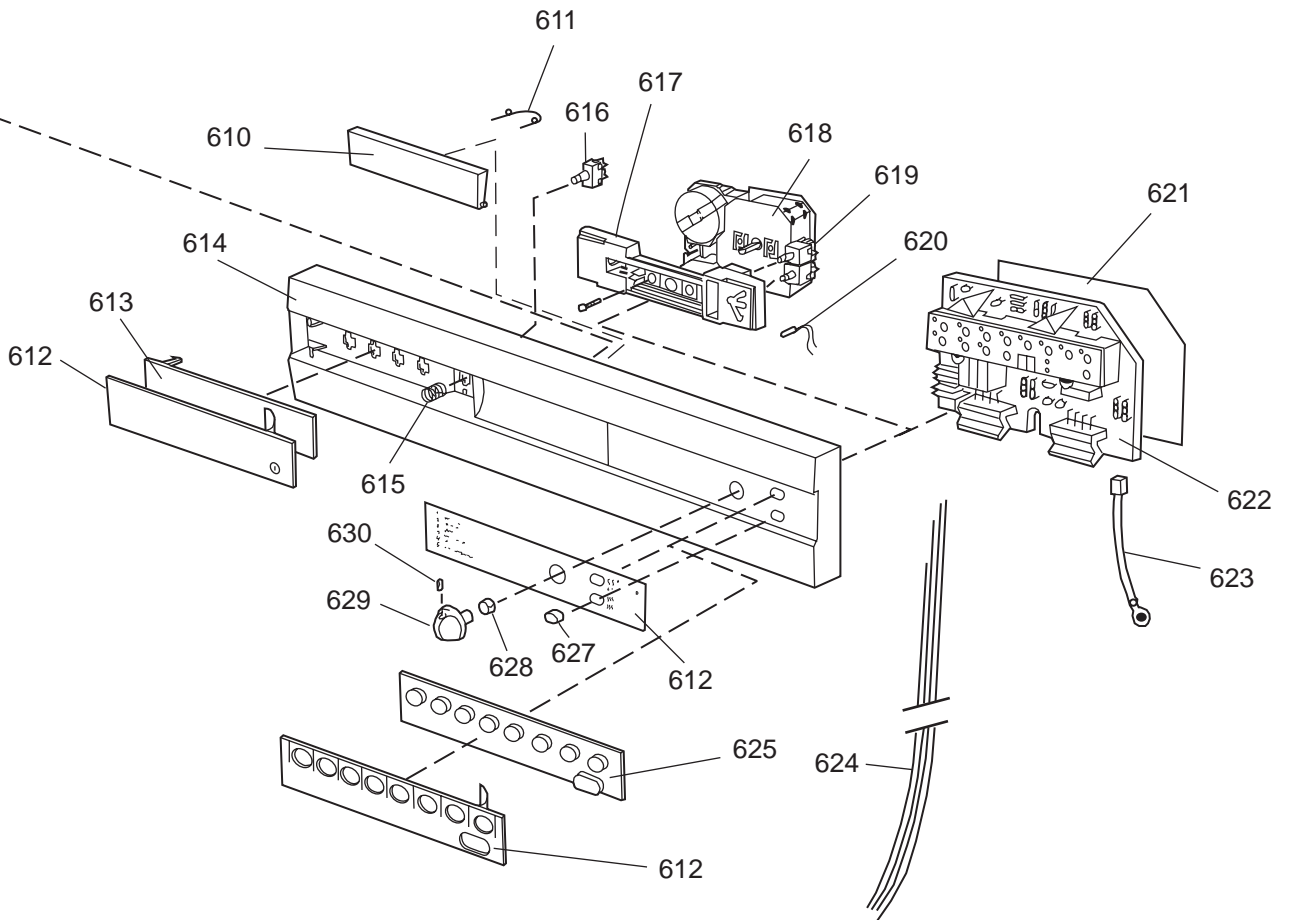

Datum
2003-03-24
Date

PANEL

CONTROL PANEL AND RELATED PARTS

Control panel and related parts

ASKO, 1385 US - SS Bi (DW952)

Pos	Spare part No.	Description	Qty	Comment
601	8057541-33	Door Handle, Black DW 05/06	1 Pcs	
602	8057545	Rotary catch, child safety '	1 Pcs	
603	8057546	SPRING, SafetyCatch 05/06 DW	1 Pcs	
604	8057544	Arm, SafetyCatch 05/06 DW	1 Pcs	
605	8057539	Bracket 4 Switch/Handle 05/0	1 Pcs	
605-a	8902085	Screw 20T for Plastic	2 Pcs	
606	8071098	Cover for Micro Switch	1 Pcs	
607	8055473	Door Switch - DW 05/06	1 Pcs	
608	8057542	Actuator, Doorswitch 05/06 D	1 Pcs	
609	8007078	Spring 02 Handle, DW	1 Pcs	
612	8070897-95	Decor Insert 1385 SS	1 Pcs	
614	8071680-69	Control Panel 05/06 DW	1 Pcs	
614	8057538-69	Cover Main Switch Black 05'	1 Pcs	
617	8057540	Bracket, program timer '05	1 Pcs	
617-a	8900944	Screw Toe Kick 20 Torx	2 Pcs	
618	8060017	Timer 05/06 DW	1 Pcs	
618-a	8900944	Screw Toe Kick 20 Torx	2 Pcs	
618-b	8901413	Lock Washer, laundry tops	2 Pcs	
619	8057941	Switch, temp hi/lo DW	2 Pcs	
624	8071454	Cable harness 1385	1 Pcs	
627	8057982-33	Push Button Black DW 13-17	2 Pcs	
628	8006970	Circlip	1 Pcs	
628	8056521	Clip Knobs - Mechanical	1 Pcs	
629	8801111-33	Knob, compl. black DW 05/06	1 Pcs	
630	8057959	DECOR STRIP KNOB ASKO DW95	1 Pcs	
690	8073096	INSTR. GENERAL D/WASHER USA	1 Pcs	
690	8071435	INSTRUCTIONS 1365-75-85 CA/US	1 Pcs