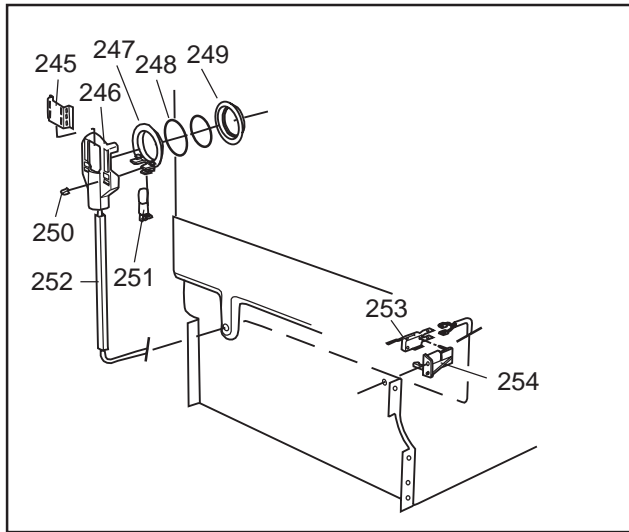

Datum

2003-03-24

Date

BEHÅLLARE

CONTAINER AND RELATED PARTS

Container and related parts

ASKO, 1385 US - SS Bi (DW952)

Pos	Spare part No.	Description	Qty	Comment
201	8057977	Bearing Upper Rail 05/06 DW	8 Pcs	
202	8058638-77	Ball Holder, Upper Rail DW	2 Pcs	
203	8057979-77	Rack Stop Grey 05/06 DW	2 Pcs	
204	8057052	Guide Rail '05 '06 DW	2 Pcs	
205	8057978-77	Rail Stop - Back Grey 05/06	2 Pcs	
206	8057489	Tub Seal 05/06 DW	1 Pcs	
208	8801098	Lock Catch Kit 05'06 D/W	1 Pcs	
210	8002370	Protective Collar	2 Pcs	
210	8057077	Heating Element DW 05/06 140	1 Pcs	
211	8901110	Screw w/O-Ring DW 05/06 25-T	4 Pcs	
212	8070613	Sealing Strip Casing	1 Pcs	
215	8059896	T-Stat 05/06 30-70C DW	1 Pcs	
216	8002579	T-Stat 05/06 DW Overheat	1 Pcs	
217	8058373	Thermostat 05	1 Pcs	
222	8070142	Cable holder, rear 05	1 Pcs	
223	8058495	Cable holder, door 05	1 Pcs	
225	8057523	Bottom and Side support '05	1 Pcs	
229	8050251	Terminal Block DW All	1 Pcs	
229-a	8900357	Screw, terminal block	1 Pcs	
230	8059991	Cable holder, supply line 05	1 Pcs	
231	8006948	Grommet	1 Pcs	
232	8058491-77	Door Spring 05/06 for 0-7 lb	2 Pcs	
233	8057062	Subs to 8074877	4 Pcs	
234	8901156	Nut, Levelling Legs	4 Pcs	
235	8051957	Slide, foot 02 DW	2 Pcs	
236	8072119	Washer	4 Pcs	
241	8060255	No longer Avail. po# 8008- H	1 Pcs	
242	8070495	Inlet Valve Mount	1 Pcs	
242-a	8900327	Screw 20 Torx, Self Tapping	2 Pcs	
243	8059761-95	Filler Strip - Left DW SS	1 Pcs	
243	8059762-95	Filler Strip, Right 05/06 DW	1 Pcs	
243-a	8900646	Screw 20 Torx SS	4 Pcs	
244	8070614	Insulation,fill strip 05&06	2 Pcs