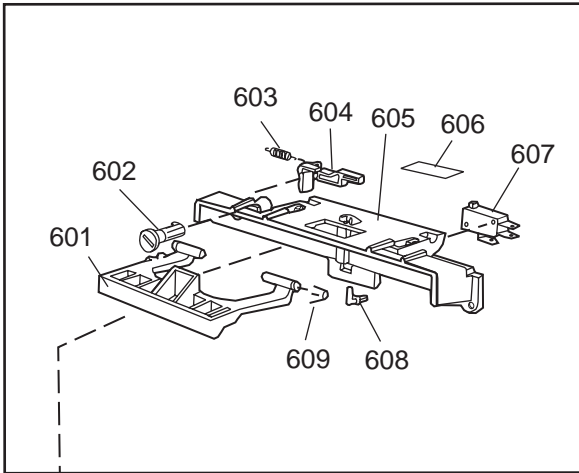

Datum
2003-03-24
Date

PANEL

CONTROL PANEL AND RELATED PARTS

Control panel and related parts

ASKO, 1385 US - SS Bi (DW952)

Pos	Spare part No.	Description	Qty	Comment
601	8057541-33	Door Handle, Black DW 05/06	1 Pcs	
602	8057545	Rotary catch, child safety '	1 Pcs	
603	8057546	SPRING, SafetyCatch 05/06 DW	1 Pcs	
604	8057544	Arm, SafetyCatch 05/06 DW	1 Pcs	
605	8057539	Bracket 4 Switch/Handle 05/0	1 Pcs	
605-a	8902085	Screw 20T for Plastic	2 Pcs	
606	8071098	Cover for Micro Switch	1 Pcs	
607	8055473	Door Switch - DW 05/06	1 Pcs	
608	8057542	Actuator, Doorswitch 05/06 D	1 Pcs	
609	8007078	Spring 02 Handle, DW	1 Pcs	
612	8070897-95	Decor Insert 1385 SS	1 Pcs	
614	8071680-69	Control Panel 05/06 DW	1 Pcs	
614	8057538-69	Cover Main Switch Black 05'	1 Pcs	
617	8057540	Bracket, program timer '05	1 Pcs	
617-a	8900944	Screw Toe Kick 20 Torx	2 Pcs	
618	8060017	Timer 05/06 DW	1 Pcs	
618-a	8900944	Screw Toe Kick 20 Torx	2 Pcs	
618-b	8901413	Lock Washer, laundry tops	2 Pcs	
619	8057941	Switch, temp hi/lo DW	2 Pcs	
624	8071454	Cable harness 1385	1 Pcs	
627	8057982-33	Push Button Black DW 13-17	2 Pcs	
628	8006970	Circlip	1 Pcs	
628	8056521	Clip Knobs - Mechanical	1 Pcs	
629	8801111-33	Knob, compl. black DW 05/06	1 Pcs	
630	8057959	DECOR STRIP KNOB ASKO DW95	1 Pcs	
690	8073096	INSTR. GENERAL D/WASHER USA	1 Pcs	
690	8071435	INSTRUCTIONS 1365-75-85 CA/US	1 Pcs