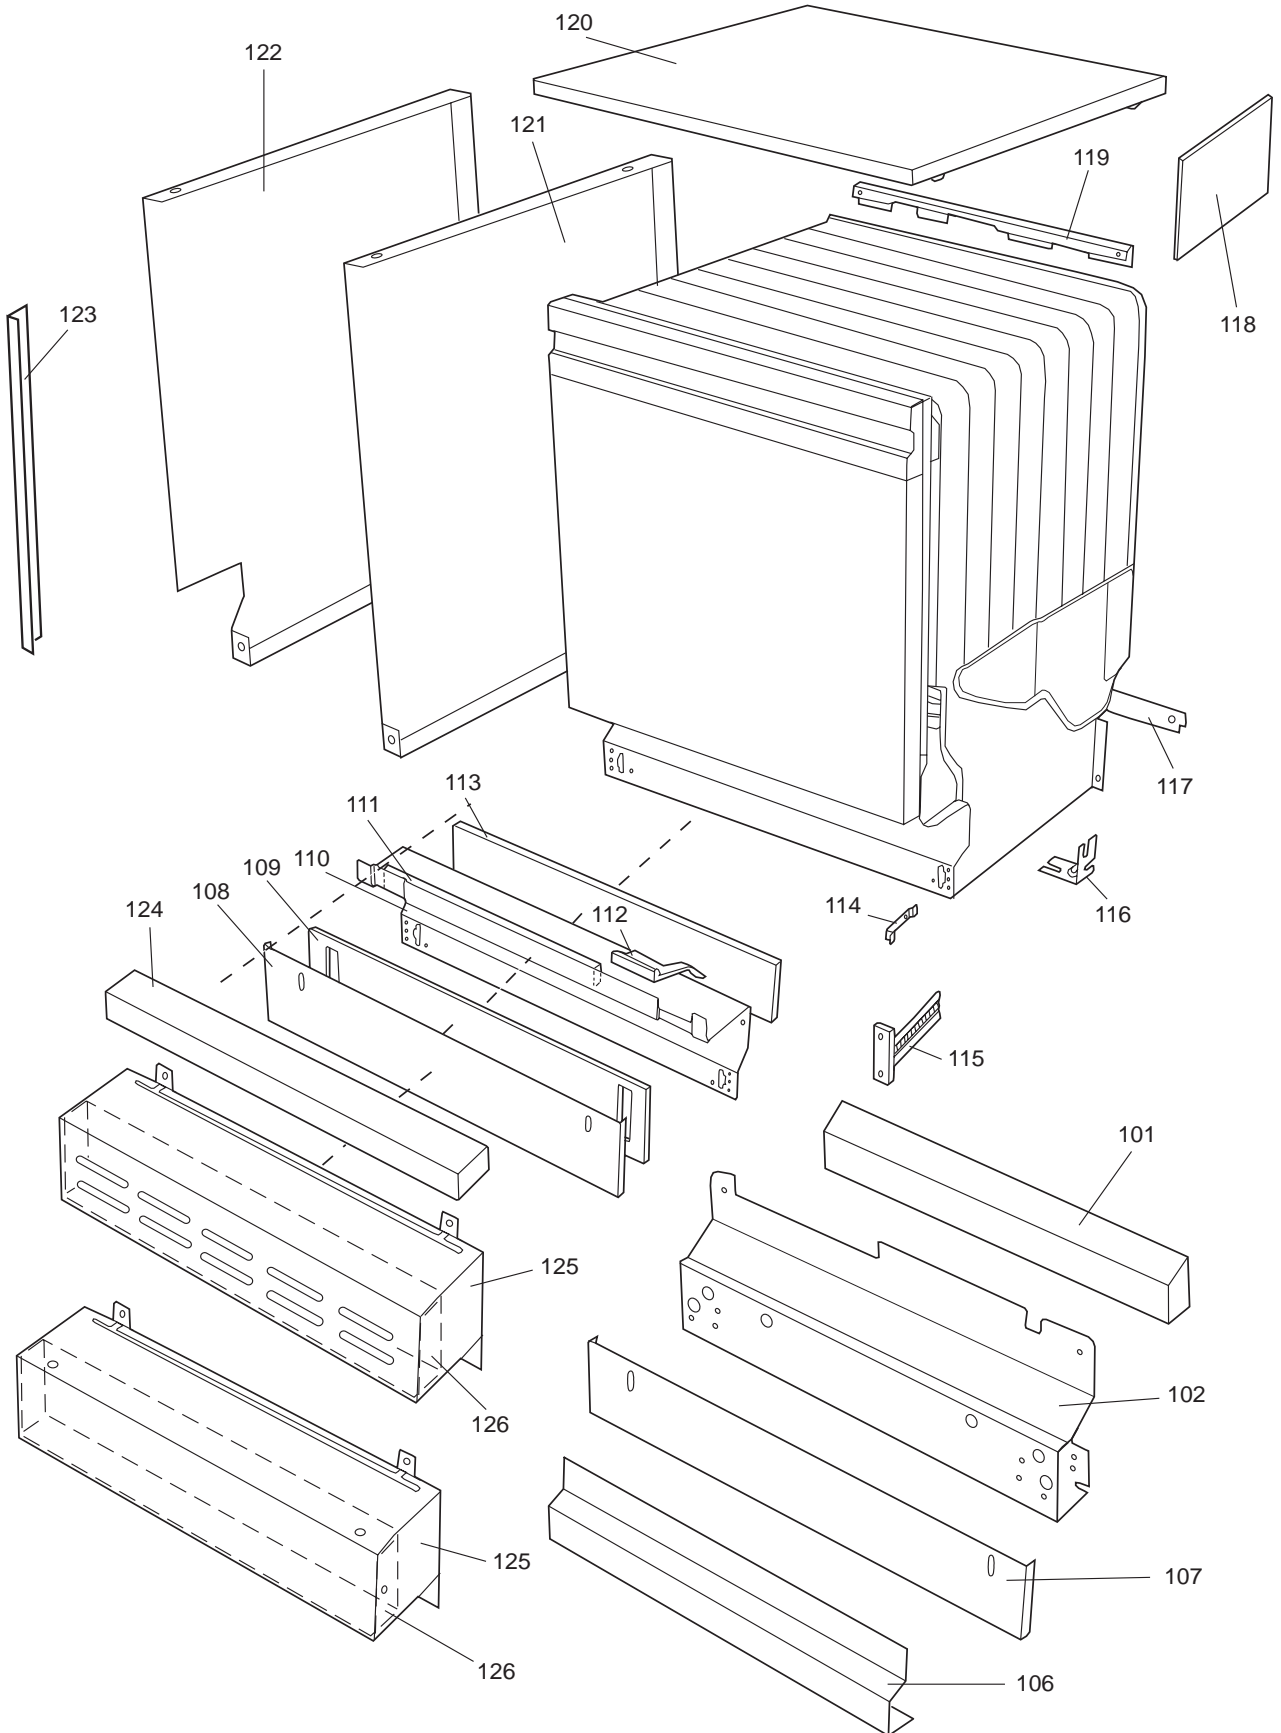

Datum
2003-03-24
Date

YTTERHÖLJE

CASING AND RELATED PARTS

Casing and related parts

ASKO, 1385 US - SS Bi (DW952)

Pos	Spare part No.	Description	Qty	Comment
108	8059758-81	Kick Plate Grey	1 Pcs	
108-a	8900944	Screw Toe Kick 20 Torx	2 Pcs	
109	8070743	Insulation, Toe-Kick 05/06 D	1 Pcs	
110	8057526	Guard Plate DW05 & 06	1 Pcs	
110-a	8902357	Screw	4 Pcs	
111	8060041	Sealing strip, protect plte	1 Pcs	
112	8058486	Drip Guard Overflow 05/06 DW	1 Pcs	
113	8058353	Sound Absorb Guard	1 Pcs	
114	8057550	Spring Adj. Bracket 05/06 DW	2 Pcs	
114-a	8902131	Screw, disc.jh 11-99	2 Pcs	
115	8057549	Bracket/Toe Kick 05/06 DW	2 Pcs	
124	8070615	Sealing Lower Panel DW 05/06	1 Pcs	
125	8057100-95	Lower Cover 05/06 DW	1 Pcs	
125-a	8900352	Screw Access Panel 05/06	2 Pcs	
126	8070612	Insul, lower panel 05 & 06 D	1 Pcs