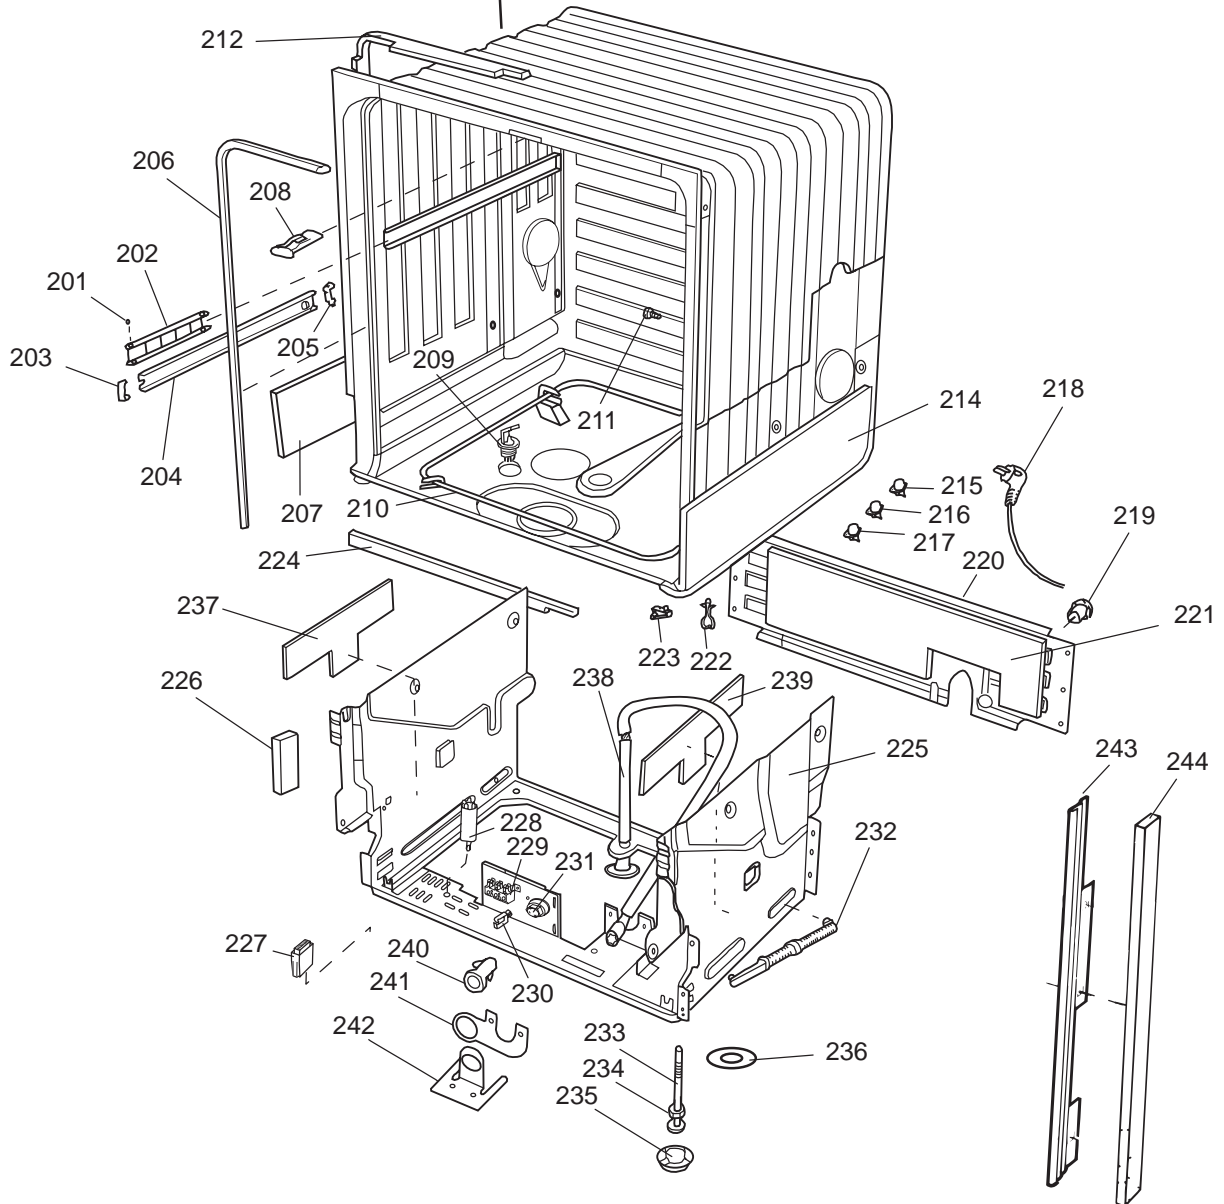

Datum

2003-03-24

Date

BEHÅLLARE

CONTAINER AND RELATED PARTS

Container and related parts

ASKO, 1385 US - SS Bi (DW952)

Pos	Spare part No.	Description	Qty	Comment
201	8057977	Bearing Upper Rail 05/06 DW	8 Pcs	
202	8058638-77	Ball Holder, Upper Rail DW	2 Pcs	
203	8057979-77	Rack Stop Grey 05/06 DW	2 Pcs	
204	8057052	Guide Rail '05 '06 DW	2 Pcs	
205	8057978-77	Rail Stop - Back Grey 05/06	2 Pcs	
206	8057489	Tub Seal 05/06 DW	1 Pcs	
208	8801098	Lock Catch Kit 05'06 D/W	1 Pcs	
210	8002370	Protective Collar	2 Pcs	
210	8057077	Heating Element DW 05/06 140	1 Pcs	
211	8901110	Screw w/O-Ring DW 05/06 25-T	4 Pcs	
212	8070613	Sealing Strip Casing	1 Pcs	
215	8059896	T-Stat 05/06 30-70C DW	1 Pcs	
216	8002579	T-Stat 05/06 DW Overheat	1 Pcs	
217	8058373	Thermostat 05	1 Pcs	
222	8070142	Cable holder, rear 05	1 Pcs	
223	8058495	Cable holder, door 05	1 Pcs	
225	8057523	Bottom and Side support '05	1 Pcs	
229	8050251	Terminal Block DW All	1 Pcs	
229-a	8900357	Screw, terminal block	1 Pcs	
230	8059991	Cable holder, supply line 05	1 Pcs	
231	8006948	Grommet	1 Pcs	
232	8058491-77	Door Spring 05/06 for 0-7 lb	2 Pcs	
233	8057062	Subs to 8074877	4 Pcs	
234	8901156	Nut, Levelling Legs	4 Pcs	
235	8051957	Slide, foot 02 DW	2 Pcs	
236	8072119	Washer	4 Pcs	
241	8060255	No longer Avail. po# 8008- H	1 Pcs	
242	8070495	Inlet Valve Mount	1 Pcs	
242-a	8900327	Screw 20 Torx, Self Tapping	2 Pcs	
243	8059761-95	Filler Strip - Left DW SS	1 Pcs	
243	8059762-95	Filler Strip, Right 05/06 DW	1 Pcs	
243-a	8900646	Screw 20 Torx SS	4 Pcs	
244	8070614	Insulation,fill strip 05&06	2 Pcs