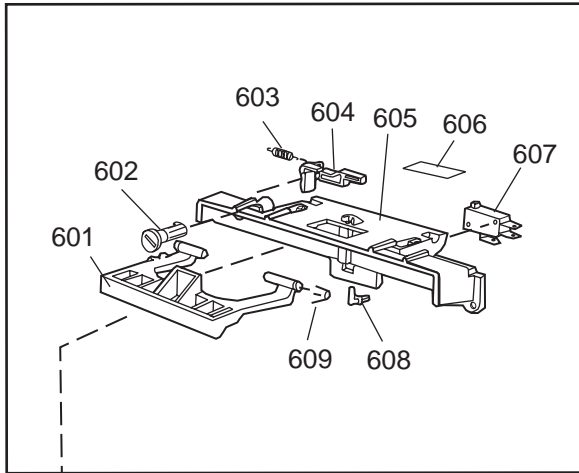

Datum
2003-03-24
Date

PANEL

CONTROL PANEL AND RELATED PARTS

Control panel and related parts

ASKO, 1385 US - White Bi (DW952)

Pos	Spare part No.	Description	Qty	Comment
601	8057541-0	Door Handle White 05/06 DW	1 Pcs	
602	8057545	Rotary catch, child safety '	1 Pcs	
603	8057546	SPRING, SafetyCatch 05/06 DW	1 Pcs	
604	8057544	Arm, SafetyCatch 05/06 DW	1 Pcs	
605	8057539	Bracket 4 Switch/Handle 05/0	1 Pcs	
605-a	8902085	Screw 20T for Plastic	2 Pcs	
606	8071098	Cover for Micro Switch	1 Pcs	
607	8055473	Door Switch - DW 05/06	1 Pcs	
608	8057542	Actuator, Doorswitch 05/06 D	1 Pcs	
609	8007078	Spring 02 Handle, DW	1 Pcs	
612	8070897-0	Decor Insert 1385 White	1 Pcs	
614	8057538-0	back for decor insert	1 Pcs	
614	8071680-0	Front Panel Asko Compl.	1 Pcs	
617	8057540	Bracket, program timer '05	1 Pcs	
617-a	8900944	Screw Toe Kick 20 Torx	2 Pcs	
618	8060017	Timer 05/06 DW	1 Pcs	
618-a	8900944	Screw Toe Kick 20 Torx	2 Pcs	
618-b	8901413	Lock Washer, laundry tops	2 Pcs	
619	8057941	Switch, temp hi/lo DW	2 Pcs	
624	8071454	Cable harness 1385	1 Pcs	
627	8057982-0	Push Button White '05	2 Pcs	
628	8056521	Clip Knobs - Mechanical	1 Pcs	
628	8006970	Circlip	1 Pcs	
629	8801111-0	Knob, DW White 05/06	1 Pcs	
630	8057959	DECOR STRIP KNOB ASKO DW95	1 Pcs	
690	8073096	INSTR. GENERAL D/WASHER USA	1 Pcs	
690	8071435	INSTRUCTIONS 1365-75-85 CA/US	1 Pcs