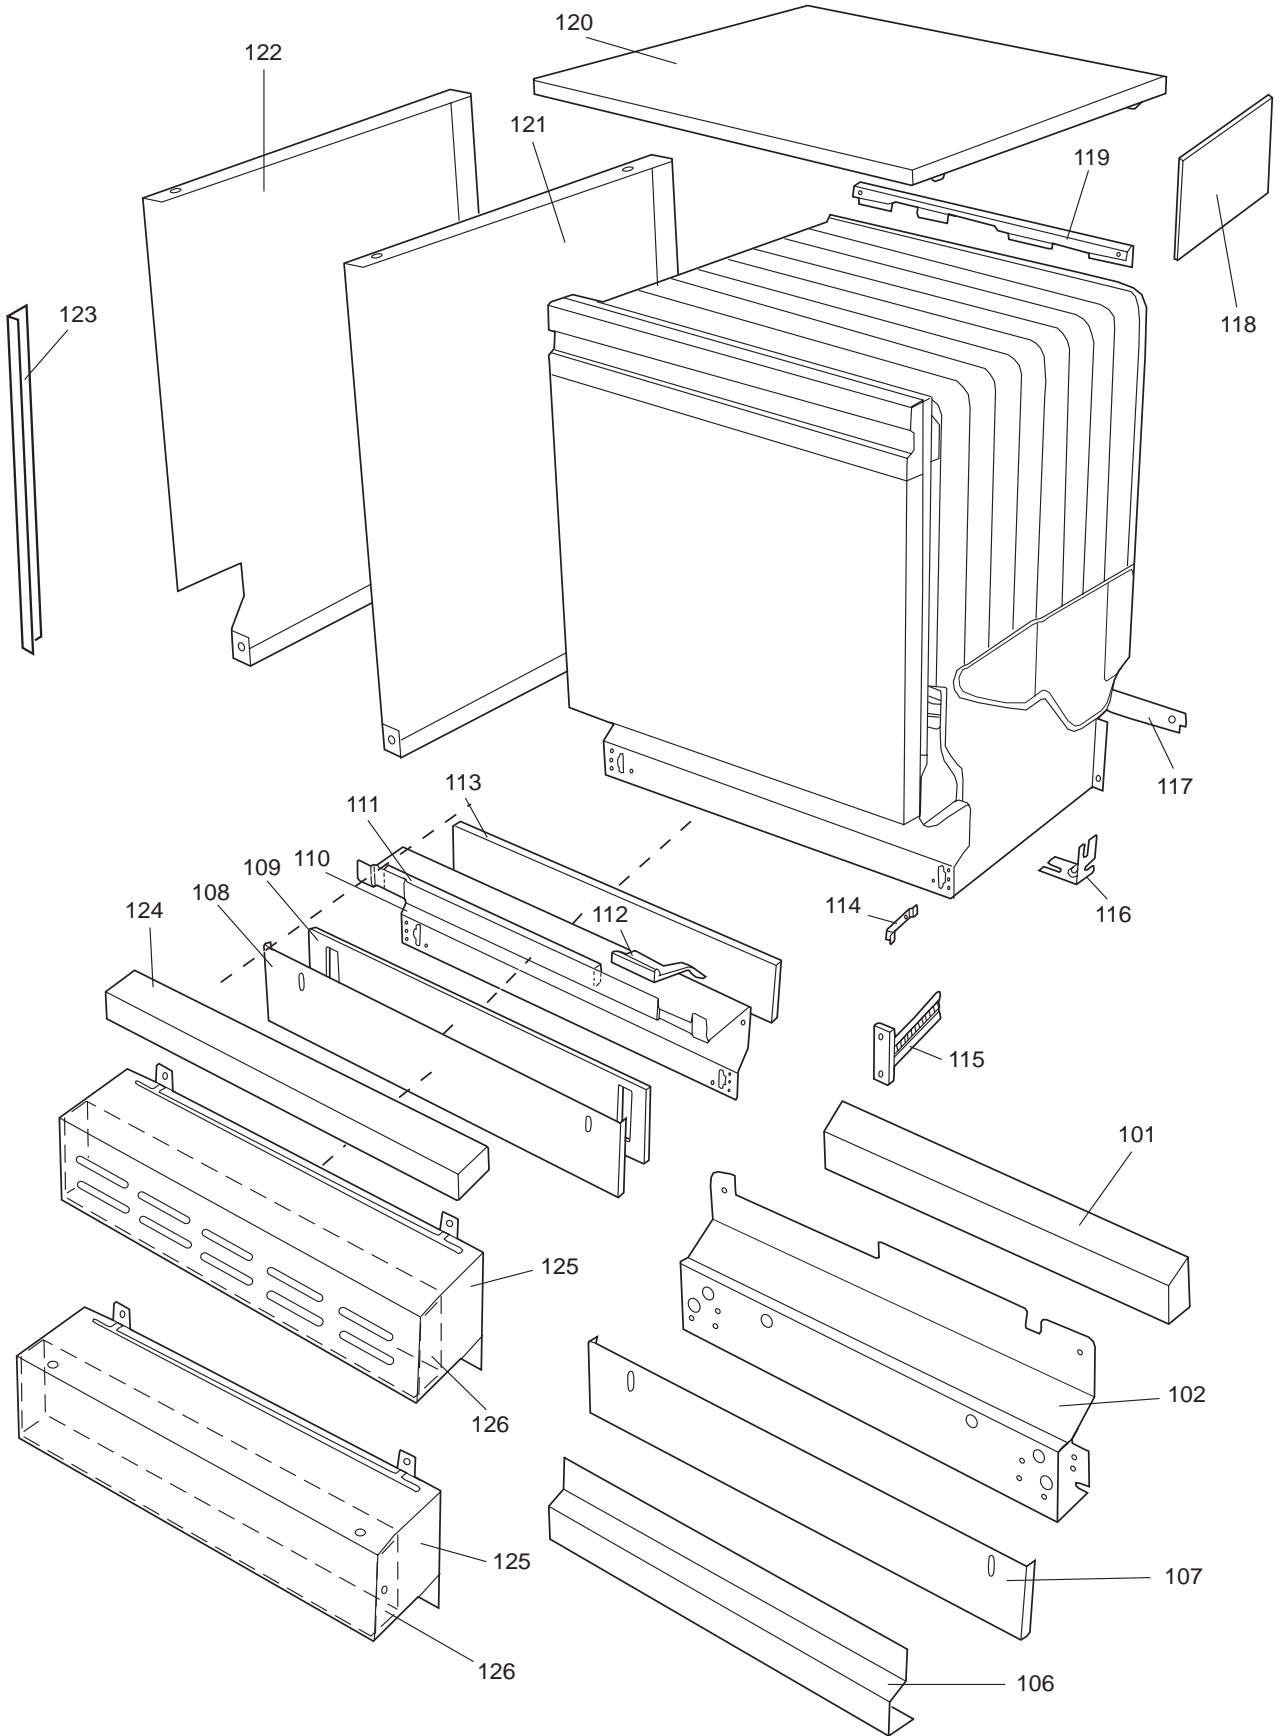

Casing and related parts

ASKO, 1385 US - White Bi (DW952)

Pos	Spare part No.	Description	Qty	Comment
108	8059758-0	Toe Kick, White DW 05/06 US	1 Pcs	
108-a	8900944-0	Screw, white 20 torx	2 Pcs	
109	8070743	Insulation, Toe-Kick 05/06 D	1 Pcs	
110	8057526	Guard Plate DW05 & 06	1 Pcs	
110-a	8902357	Screw	4 Pcs	
111	8060041	Sealing strip, protect plte	1 Pcs	
112	8058486	Drip Guard Overflow 05/06 DW	1 Pcs	
113	8058353	Sound Absorb Guard	1 Pcs	
114	8057550	Spring Adj. Bracket 05/06 DW	2 Pcs	
114-a	8902131	Screw, disc.jh 11-99	2 Pcs	
115	8057549	Bracket/Toe Kick 05/06 DW	2 Pcs	
124	8070615	Sealing Lower Panel DW 05/06	1 Pcs	
125	8057100-S-0	Lower Panel, 05/06 DW	1 Pcs	
125-a	8900352	Screw Access Panel 05/06	2 Pcs	
125-b	8009769	Plug - Decor Frame White	4 Pcs	
126	8070612	Insul, lower panel 05 & 06 D	1 Pcs	