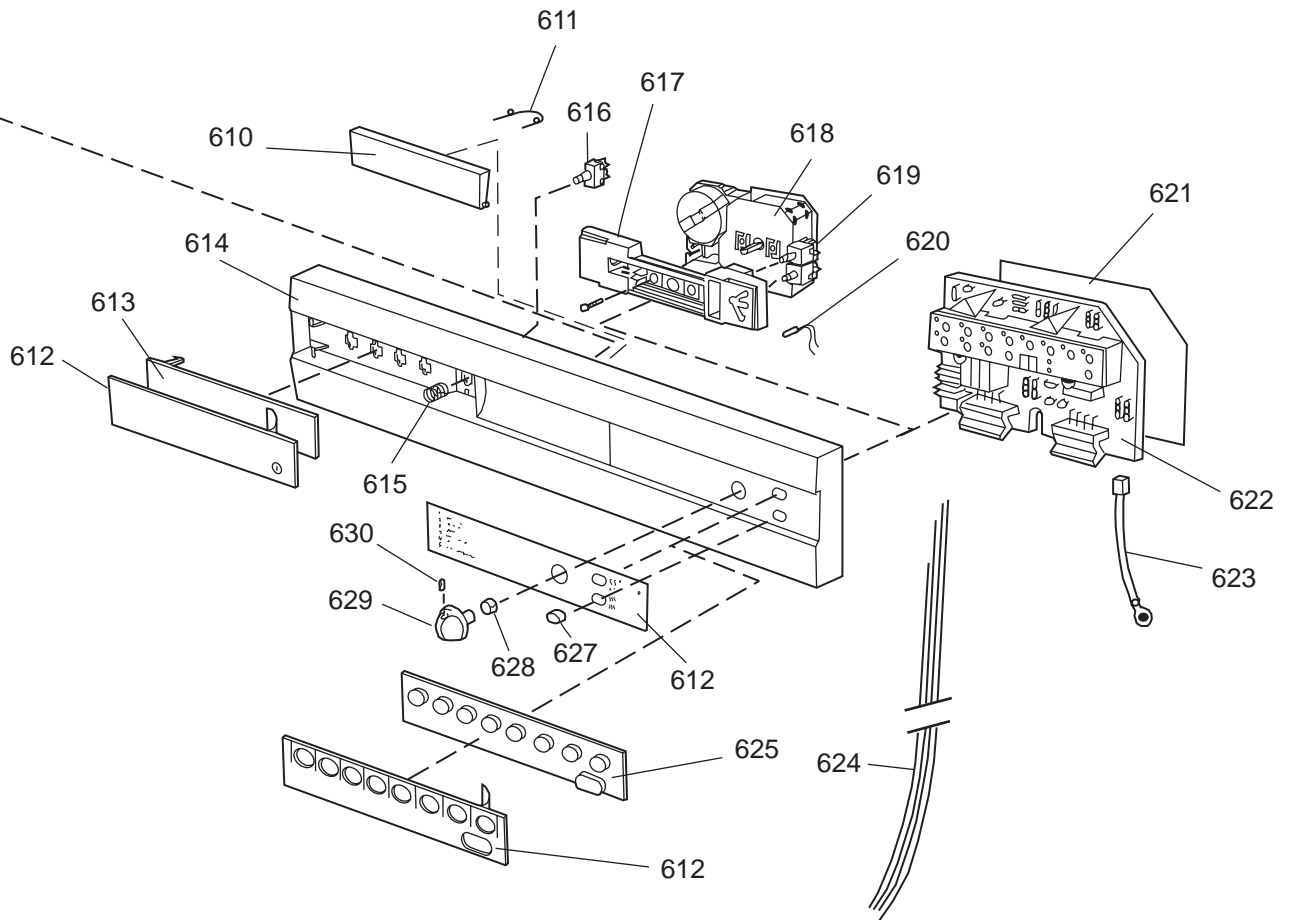

Datum
2003-03-24
Date

PANEL

CONTROL PANEL AND RELATED PARTS

Control panel and related parts

ASKO, 1385 US - White Bi (DW952)

Pos	Spare part No.	Description	Qty	Comment
601	8057541-0	Door Handle White 05/06 DW	1 Pcs	
602	8057545	Rotary catch, child safety '	1 Pcs	
603	8057546	SPRING, SafetyCatch 05/06 DW	1 Pcs	
604	8057544	Arm, SafetyCatch 05/06 DW	1 Pcs	
605	8057539	Bracket 4 Switch/Handle 05/0	1 Pcs	
605-a	8902085	Screw 20T for Plastic	2 Pcs	
606	8071098	Cover for Micro Switch	1 Pcs	
607	8055473	Door Switch - DW 05/06	1 Pcs	
608	8057542	Actuator, Doorswitch 05/06 D	1 Pcs	
609	8007078	Spring 02 Handle, DW	1 Pcs	
612	8070897-0	Decor Insert 1385 White	1 Pcs	
614	8057538-0	back for decor insert	1 Pcs	
614	8071680-0	Front Panel Asko Compl.	1 Pcs	
617	8057540	Bracket, program timer '05	1 Pcs	
617-a	8900944	Screw Toe Kick 20 Torx	2 Pcs	
618	8060017	Timer 05/06 DW	1 Pcs	
618-a	8900944	Screw Toe Kick 20 Torx	2 Pcs	
618-b	8901413	Lock Washer, laundry tops	2 Pcs	
619	8057941	Switch, temp hi/lo DW	2 Pcs	
624	8071454	Cable harness 1385	1 Pcs	
627	8057982-0	Push Button White '05	2 Pcs	
628	8056521	Clip Knobs - Mechanical	1 Pcs	
628	8006970	Circlip	1 Pcs	
629	8801111-0	Knob, DW White 05/06	1 Pcs	
630	8057959	DECOR STRIP KNOB ASKO DW95	1 Pcs	
690	8073096	INSTR. GENERAL D/WASHER USA	1 Pcs	
690	8071435	INSTRUCTIONS 1365-75-85 CA/US	1 Pcs