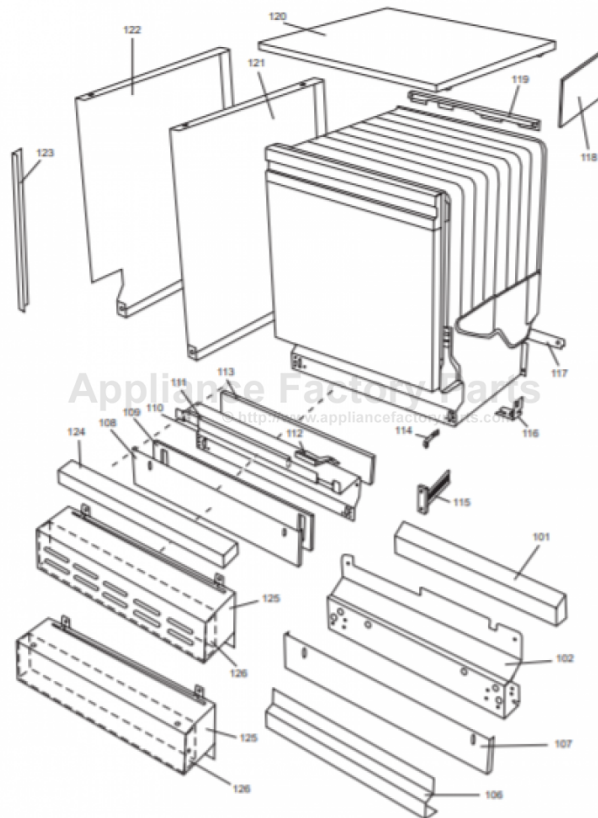

[Find Your ASKO Dishwasher Parts - Select From 209 Models](#)

----- Manual continues below -----