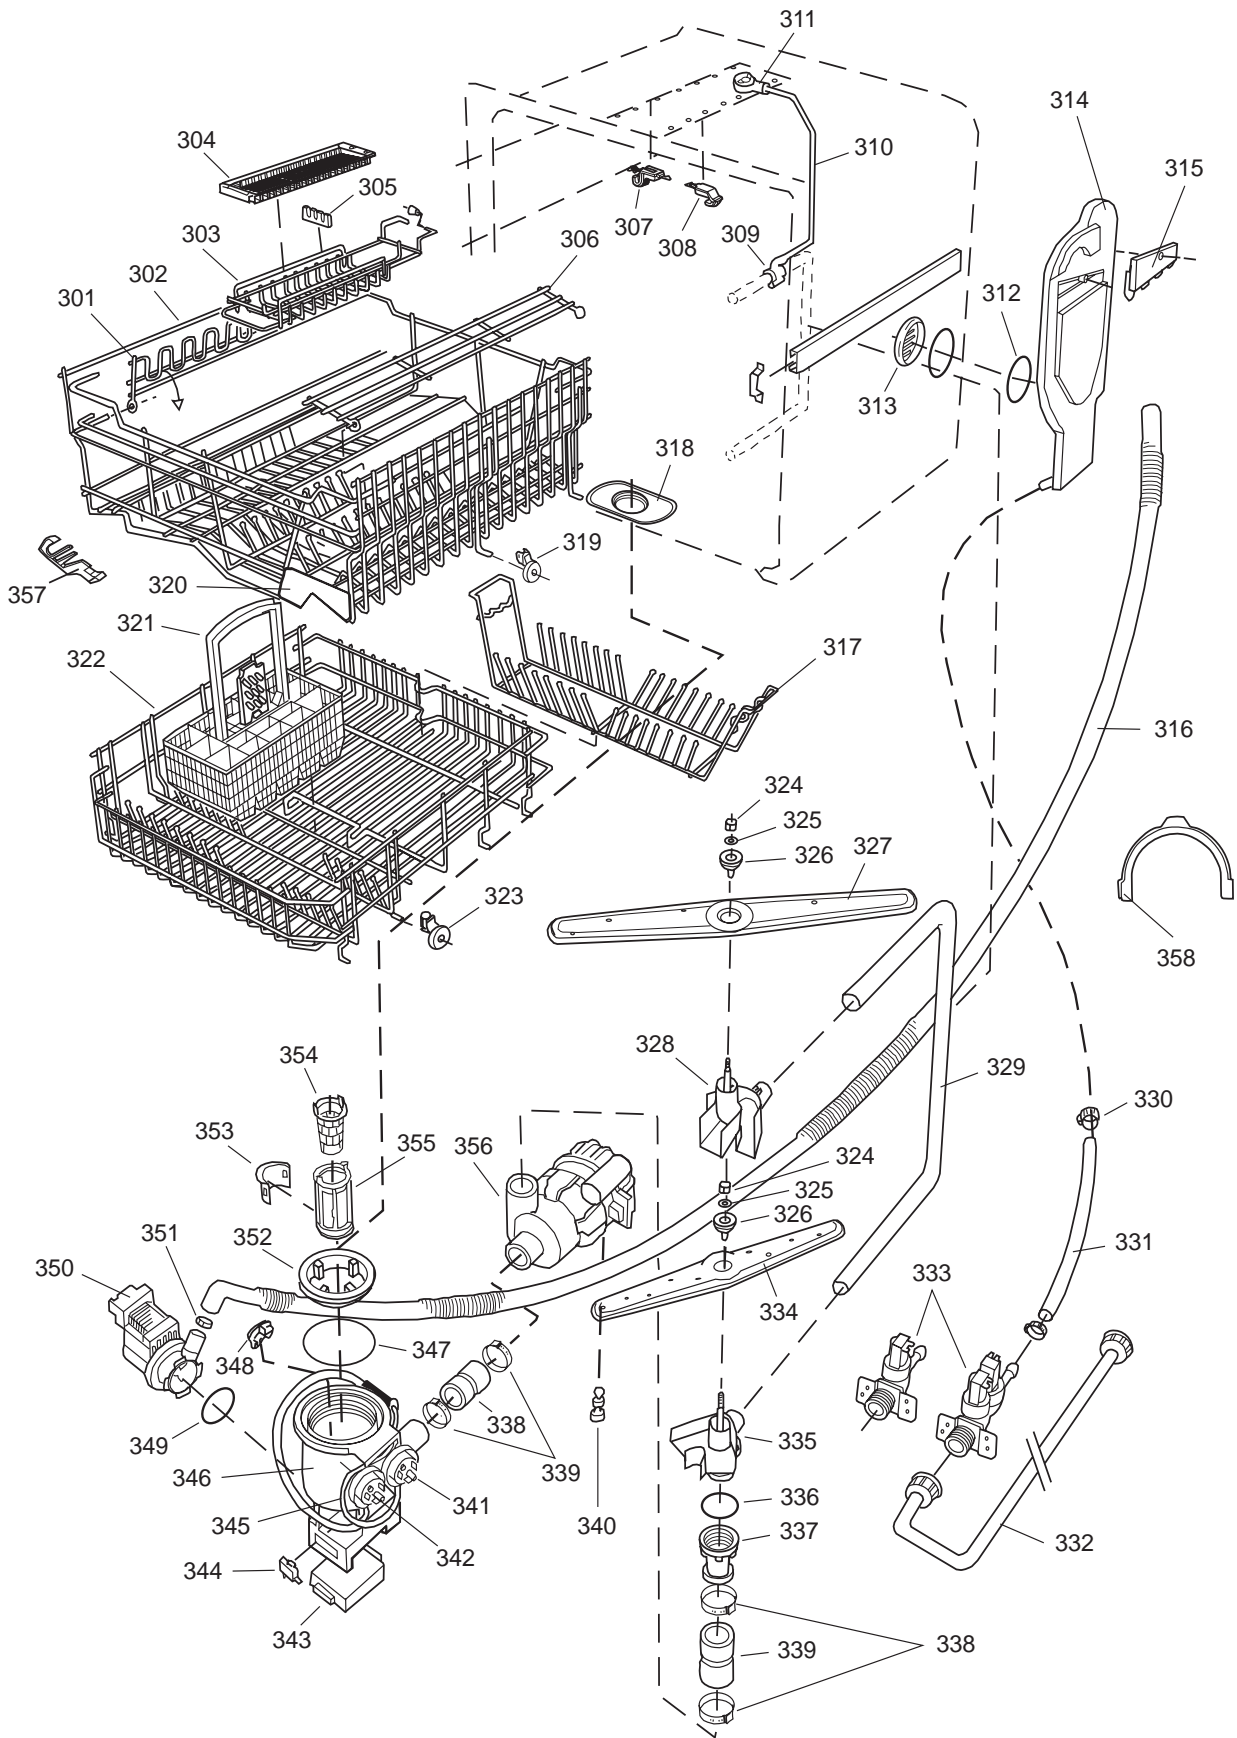

Datum
2003-03-24
Date

DISKSYSTEM

DISHWASHING SYSTEM

Dishwashing system

ASKO, 1385 US - White Bi (DW952)

Pos	Spare part No.	Description	Qty	Comment
301	8071337-36	Cup Shelf Wine Glass 05/06 D	1 Pcs	
302	8801236-36	Upper Basket Gray	1 Pcs	
302	8801199-36	Rack, Upper 05 & 06 DW	1 Pcs	with cup shelf
306	8071336-36	Cup Shelf 05/06 DW	1 Pcs	
313	8057536-77	Lockring Airbreak Gray	1 Pcs	
314	8057514	Sub To 8801234	1 Pcs	
316	8070304	Drain Hose 05/06 DW	1 Pcs	
316-a	8052239	Hose Clamp, Squeeze	1 Pcs	
316-b	8053642	Hose Clip	1 Pcs	
318	8059740	Strainer Upper 05/06 DW	1 Pcs	
319	8058498-77	Wheel, Upper Basket 05/06 DW	4 Pcs	
320	8057506-77	Knife Stop	1 Pcs	
321	8801089-77	Cutlery Basket 05/06 DW	1 Pcs	
322	8801200-36	Lower Basket 05/06 DW	1 Pcs	
322	8070043-36	Lower Basket 1325/1706	1 Pcs	
323	8009516-77	Rack Wheels Lower 05/06 DW	8 Pcs	
324	8901262	Nut for Spray Arm 05	2 Pcs	
325	8052095	Ceramic Washer, Spray Arm 05	2 Pcs	
326	8057070-77	Spray Arm Insert 05/06 DW	2 Pcs	
327	8072695	Spray Arm - Upper 05/06 DW	1 Pcs	
328	8057068-77	Spray Pipe Bearing Upper	1 Pcs	
329	8057063	Spray pipe, inner 05	1 Pcs	
330	8052189	Hose Clamp, Squeeze	2 Pcs	
331	8070622	Ruber Hose	1 Pcs	
333	8072121	Fill Valve, Single 05/06 DW.	1 Pcs	
333-a	8902087	Screw, Plastic Housing 20 To	2 Pcs	
334	8072692	Spray Arm - Lower 05/06 DW	1 Pcs	
335	8057067-77	Lower Washarm Support 05/06	1 Pcs	
336	8901755	O-Ring Seal	1 Pcs	
337	8057069	Retainer Nut SprayArm 05/06	1 Pcs	
338	8052097	Hose Clamp, Circ. Pump 05/06	4 Pcs	
339	8057484	Hose, Circ. Pump 05/06 DW	2 Pcs	
340	8055095	BUFFER, Circumpump 03/04 DW	1 Pcs	
341	8071024	Level Switch 05/06 DW	1 Pcs	
343	8057053	Subs to 8075110	1 Pcs	
344	8060068	Micro Switch,Overfill 05/06	1 Pcs	
345	8058500	Hose Pressure Sw. 05/06 DW	1 Pcs	
346	8801123	Replaces 8075197-77. Sump 05	1 Pcs	
347	8058503	O-Ring, Sump 05/06 DW	1 Pcs	
348	8057487-79	Sump Plug DW 05/06 Cleanout	1 Pcs	
349	8002584	O-Ring, Drain Pump 05/06 DW	1 Pcs	
350	8057083	DRAINPUMP Repl.by 8072032	1 Pc's	
350	8072032	Drain Pump 05/06 DW	1 Pcs	
351	8052239	Hose Clamp, Squeeze	1 Pcs	
352	8057488	Locking ring, bottom well 05	1 Pcs	
353	8058454	Cover Str. Basket 05/06 DW	1 Pcs	
354	8057972-77	Strainer Basket Grey 05/06 D	1 Pcs	
355	8057486-77	Filter, fine 05 & 06 DW	1 Pcs	
356	8071250	Circ. Pump 05/06 DW	1 Pcs	
356-a	8075380	capacitor D3000	1 Pcs	
357	8071214-77	Knife Holder 05/06 DW	2 Pcs	
358	8050805	GOOSE NECK for DRAIN HOSE	1 Pcs	
358	8072528-77	Holder Outlet Hose	1 Pcs