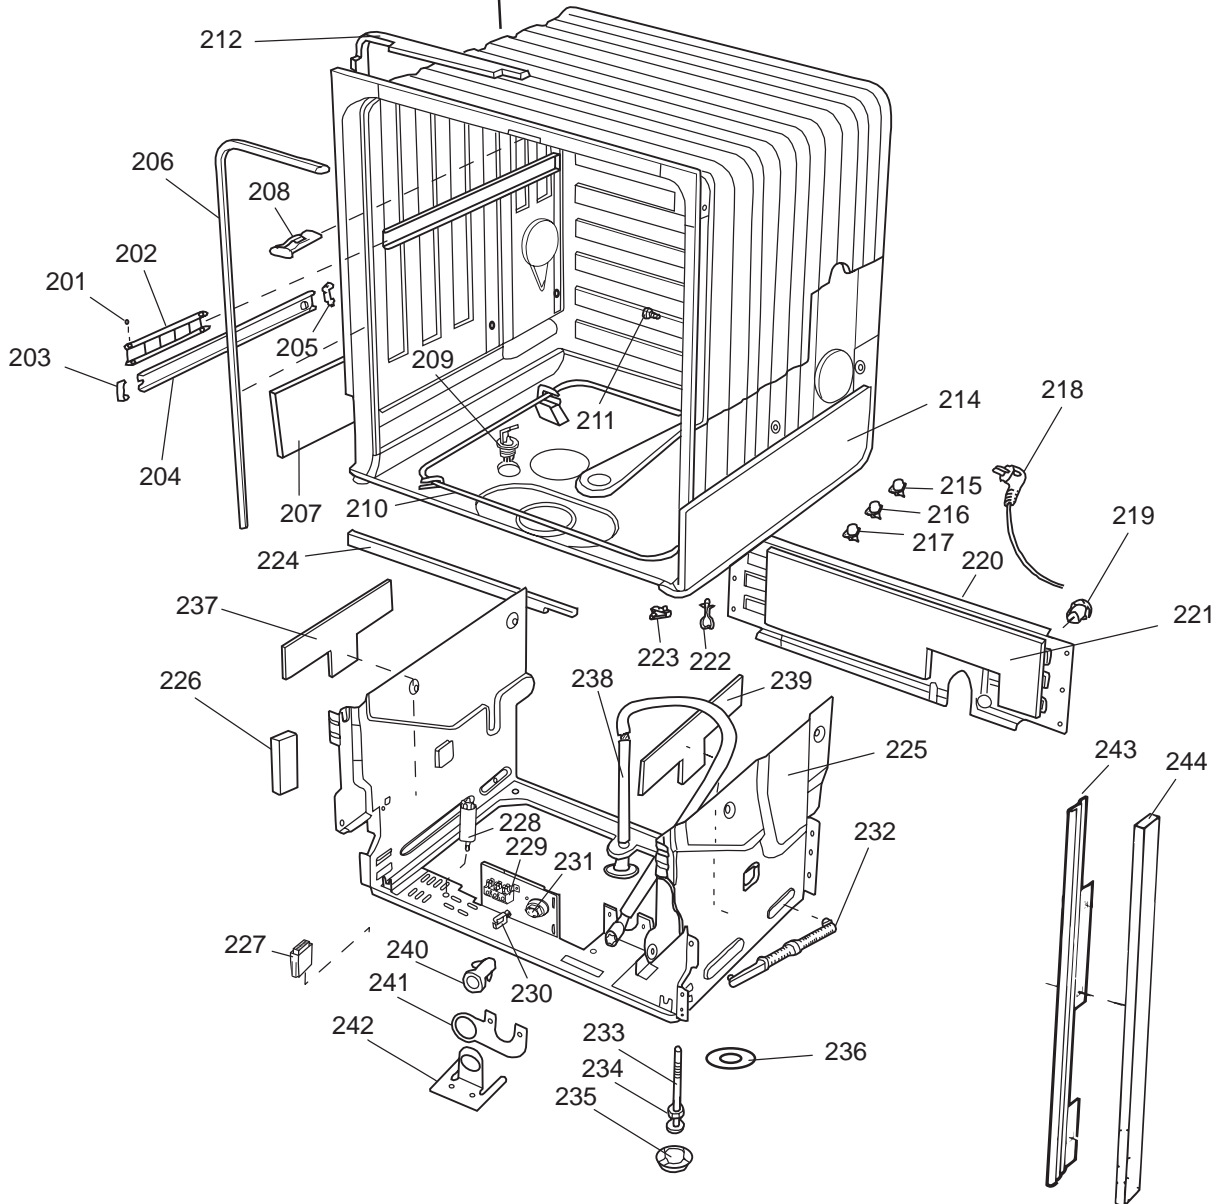

Datum
2003-03-24
Date

BEHÅLLARE

CONTAINER AND RELATED PARTS

Container and related parts

ASKO, 1385 US - White Bi (DW952)

Pos	Spare part No.	Description	Qty	Comment
201	8057977	Bearing Upper Rail 05/06 DW	8 Pcs	
202	8058638-77	Ball Holder, Upper Rail DW	2 Pcs	
203	8057979-77	Rack Stop Grey 05/06 DW	2 Pcs	
204	8057052	Guide Rail '05 '06 DW	2 Pcs	
205	8057978-77	Rail Stop - Back Grey 05/06	2 Pcs	
206	8057489	Tub Seal 05/06 DW	1 Pcs	
208	8801098	Lock Catch Kit 05'06 D/W	1 Pcs	
210	8002370	Protective Collar	2 Pcs	
210	8057077	Heating Element DW 05/06 140	1 Pcs	
211	8901110	Screw w/O-Ring DW 05/06 25-T	4 Pcs	
212	8070613	Sealing Strip Casing	1 Pcs	
215	8059896	T-Stat 05/06 30-70C DW	1 Pcs	
216	8002579	T-Stat 05/06 DW Overheat	1 Pcs	
217	8058373	Thermostat 05	1 Pcs	
222	8070142	Cable holder, rear 05	1 Pcs	
223	8058495	Cable holder, door 05	1 Pcs	
225	8057523	Bottom and Side support '05	1 Pcs	
229	8050251	Terminal Block DW All	1 Pcs	
229-a	8900357	Screw, terminal block	1 Pcs	
230	8059991	Cable holder, supply line 05	1 Pcs	
231	8006948	Grommet	1 Pcs	
232	8058491-77	Door Spring 05/06 for 0-7 lb	2 Pcs	
233	8057062	Subs to 8074877	4 Pcs	
234	8901156	Nut, Levelling Legs	4 Pcs	
235	8051957	Slide, foot 02 DW	2 Pcs	
236	8072119	Washer	4 Pcs	
241	8060255	No longer Avail. po# 8008- H	1 Pcs	
242	8070495	Inlet Valve Mount	1 Pcs	
242-a	8900327	Screw 20 Torx, Self Tapping	2 Pcs	
243	8059761-0	Filler Strip - Left DW - Whi	1 Pcs	
243	8059762-0	Filler Strip, Right 05/06 DW	1 Pcs	
243-a	8900646	Screw 20 Torx SS	4 Pcs	
244	8070614	Insulation,fill strip 05&06	2 Pcs