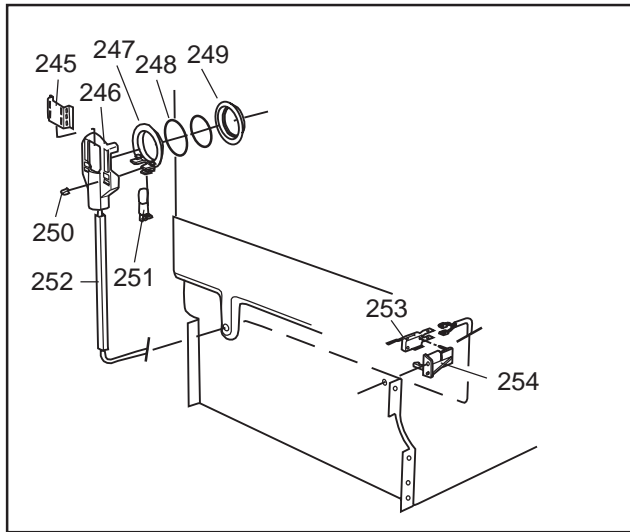

Datum
2003-03-24
Date

BEHÅLLARE

CONTAINER AND RELATED PARTS

Container and related parts

ASKO, 1385 US - White Bi (DW952)

Pos	Spare part No.	Description	Qty	Comment
201	8057977	Bearing Upper Rail 05/06 DW	8 Pcs	
202	8058638-77	Ball Holder, Upper Rail DW	2 Pcs	
203	8057979-77	Rack Stop Grey 05/06 DW	2 Pcs	
204	8057052	Guide Rail '05 '06 DW	2 Pcs	
205	8057978-77	Rail Stop - Back Grey 05/06	2 Pcs	
206	8057489	Tub Seal 05/06 DW	1 Pcs	
208	8801098	Lock Catch Kit 05'06 D/W	1 Pcs	
210	8002370	Protective Collar	2 Pcs	
210	8057077	Heating Element DW 05/06 140	1 Pcs	
211	8901110	Screw w/O-Ring DW 05/06 25-T	4 Pcs	
212	8070613	Sealing Strip Casing	1 Pcs	
215	8059896	T-Stat 05/06 30-70C DW	1 Pcs	
216	8002579	T-Stat 05/06 DW Overheat	1 Pcs	
217	8058373	Thermostat 05	1 Pcs	
222	8070142	Cable holder, rear 05	1 Pcs	
223	8058495	Cable holder, door 05	1 Pcs	
225	8057523	Bottom and Side support '05	1 Pcs	
229	8050251	Terminal Block DW All	1 Pcs	
229-a	8900357	Screw, terminal block	1 Pcs	
230	8059991	Cable holder, supply line 05	1 Pcs	
231	8006948	Grommet	1 Pcs	
232	8058491-77	Door Spring 05/06 for 0-7 lb	2 Pcs	
233	8057062	Subs to 8074877	4 Pcs	
234	8901156	Nut, Levelling Legs	4 Pcs	
235	8051957	Slide, foot 02 DW	2 Pcs	
236	8072119	Washer	4 Pcs	
241	8060255	No longer Avail. po# 8008- H	1 Pcs	
242	8070495	Inlet Valve Mount	1 Pcs	
242-a	8900327	Screw 20 Torx, Self Tapping	2 Pcs	
243	8059761-0	Filler Strip - Left DW - Whi	1 Pcs	
243	8059762-0	Filler Strip, Right 05/06 DW	1 Pcs	
243-a	8900646	Screw 20 Torx SS	4 Pcs	
244	8070614	Insulation,fill strip 05&06	2 Pcs