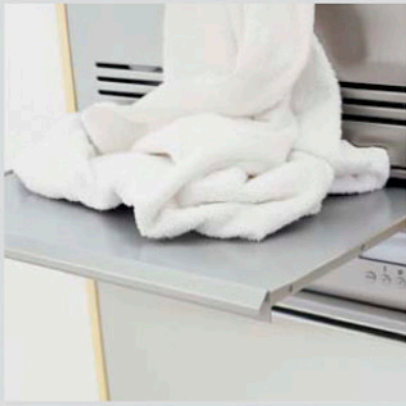

ASKO
BUILT TO LAST LONGER

Spare Parts Catalogue

Dishwashers \ 05 Generation
Type: DW952
Model: 1385 US White Bi

Prod. No: 1071385
November 15th 2004

AM Appliances Group

P.O. Box 851805 • Richardson • TX 75085-1805
789 N. Grove Road • Suite 103 • Richardson • TX 75081