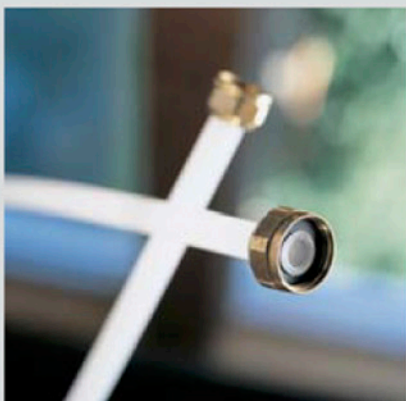

ASKO
BUILT TO LAST LONGER

Spare Parts Catalogue

Dishwashers \ 05 Generation
Type: DW952
Model: 1385 US White Bi

Prod. No: 1071385
November 15th 2004

AM Appliances Group

P.O. Box 851805 • Richardson • TX 75085-1805
789 N. Grove Road • Suite 103 • Richardson • TX 75081