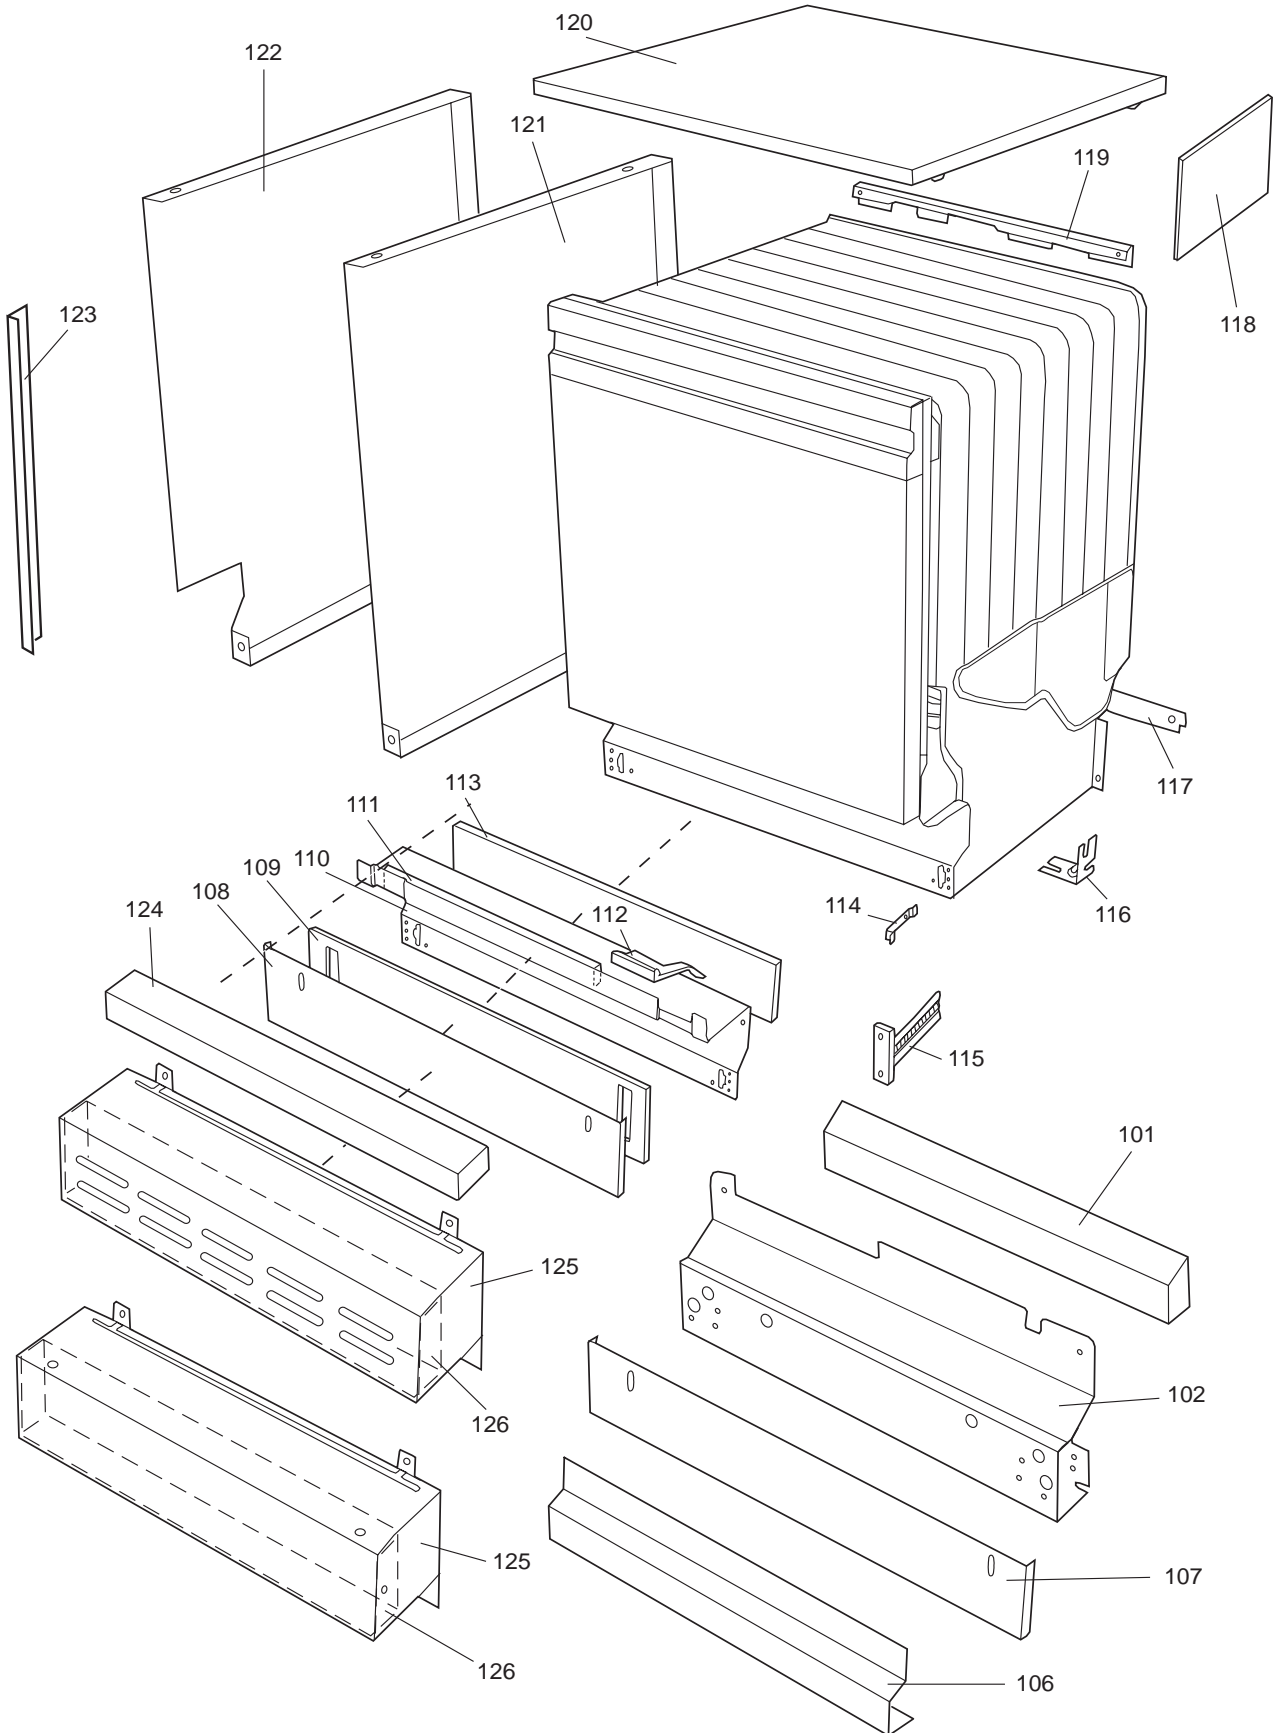

Datum
2003-03-24
Date

YTTERHÖLJE

CASING AND RELATED PARTS

Casing and related parts

ASKO, 1385 US - White Bi (DW952)

Pos	Spare part No.	Description	Qty	Comment
108	8059758-0	Toe Kick, White DW 05/06 US	1 Pcs	
108-a	8900944-0	Screw, white 20 torx	2 Pcs	
109	8070743	Insulation, Toe-Kick 05/06 D	1 Pcs	
110	8057526	Guard Plate DW05 & 06	1 Pcs	
110-a	8902357	Screw	4 Pcs	
111	8060041	Sealing strip, protect plte	1 Pcs	
112	8058486	Drip Guard Overflow 05/06 DW	1 Pcs	
113	8058353	Sound Absorb Guard	1 Pcs	
114	8057550	Spring Adj. Bracket 05/06 DW	2 Pcs	
114-a	8902131	Screw, disc.jh 11-99	2 Pcs	
115	8057549	Bracket/Toe Kick 05/06 DW	2 Pcs	
124	8070615	Sealing Lower Panel DW 05/06	1 Pcs	
125	8057100-S-0	Lower Panel, 05/06 DW	1 Pcs	
125-a	8900352	Screw Access Panel 05/06	2 Pcs	
125-b	8009769	Plug - Decor Frame White	4 Pcs	
126	8070612	Insul, lower panel 05 & 06 D	1 Pcs	