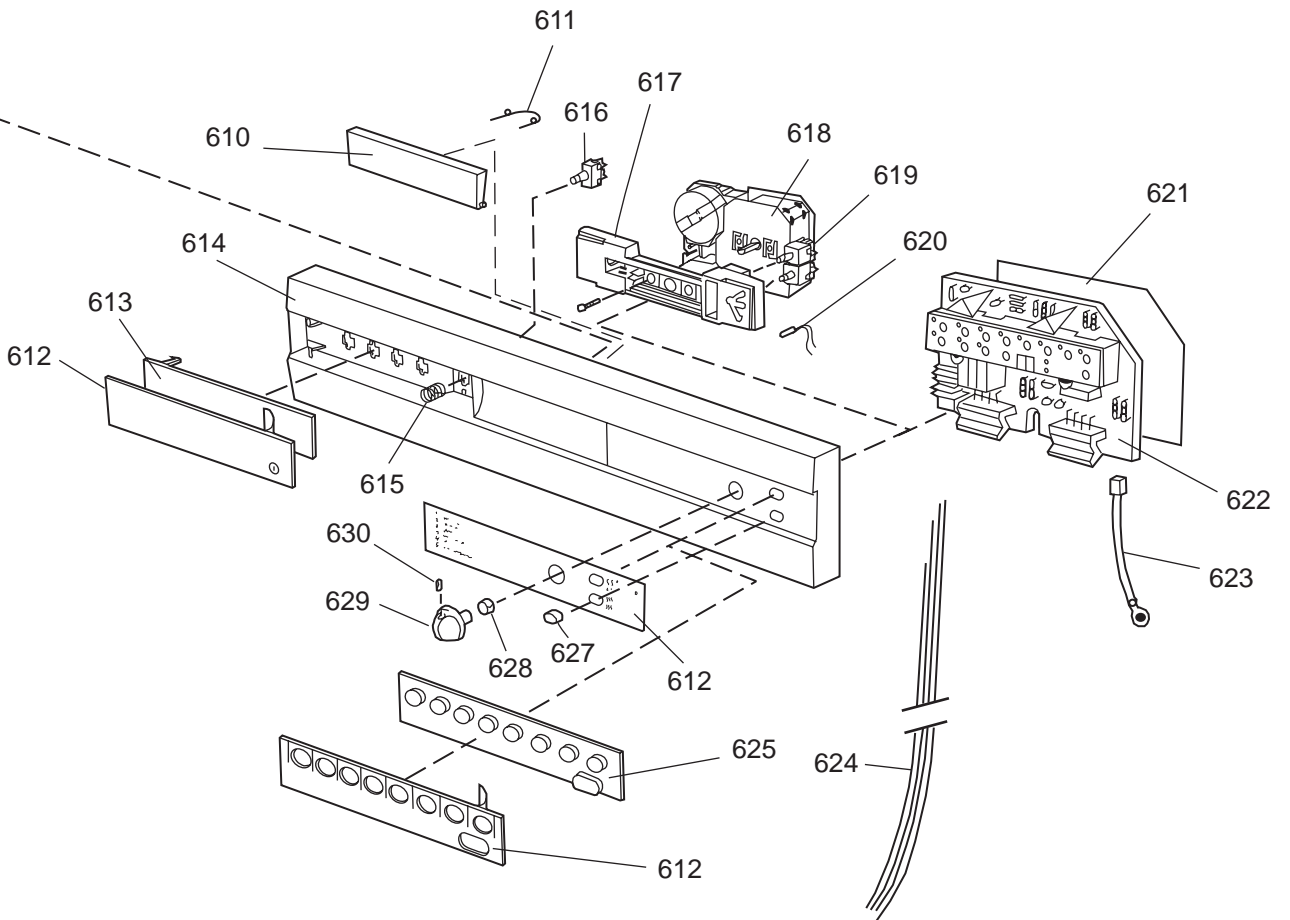

Datum
2003-03-24
Date

PANEL

CONTROL PANEL AND RELATED PARTS

Control panel and related parts

ASKO, 1385 US - White Bi (DW952)

Pos	Spare part No.	Description	Qty	Comment
601	8057541-0	Door Handle White 05/06 DW	1 Pcs	
602	8057545	Rotary catch, child safety '	1 Pcs	
603	8057546	SPRING, SafetyCatch 05/06 DW	1 Pcs	
604	8057544	Arm, SafetyCatch 05/06 DW	1 Pcs	
605	8057539	Bracket 4 Switch/Handle 05/0	1 Pcs	
605-a	8902085	Screw 20T for Plastic	2 Pcs	
606	8071098	Cover for Micro Switch	1 Pcs	
607	8055473	Door Switch - DW 05/06	1 Pcs	
608	8057542	Actuator, Doorswitch 05/06 D	1 Pcs	
609	8007078	Spring 02 Handle, DW	1 Pcs	
612	8070897-0	Decor Insert 1385 White	1 Pcs	
614	8057538-0	back for decor insert	1 Pcs	
614	8071680-0	Front Panel Asko Compl.	1 Pcs	
617	8057540	Bracket, program timer '05	1 Pcs	
617-a	8900944	Screw Toe Kick 20 Torx	2 Pcs	
618	8060017	Timer 05/06 DW	1 Pcs	
618-a	8900944	Screw Toe Kick 20 Torx	2 Pcs	
618-b	8901413	Lock Washer, laundry tops	2 Pcs	
619	8057941	Switch, temp hi/lo DW	2 Pcs	
624	8071454	Cable harness 1385	1 Pcs	
627	8057982-0	Push Button White '05	2 Pcs	
628	8056521	Clip Knobs - Mechanical	1 Pcs	
628	8006970	Circlip	1 Pcs	
629	8801111-0	Knob, DW White 05/06	1 Pcs	
630	8057959	DECOR STRIP KNOB ASKO DW95	1 Pc's	
690	8073096	INSTR. GENERAL D/WASHER USA	1 Pc's	
690	8071435	INSTRUCTIONS 1365-75-85 CA/US	1 Pc's