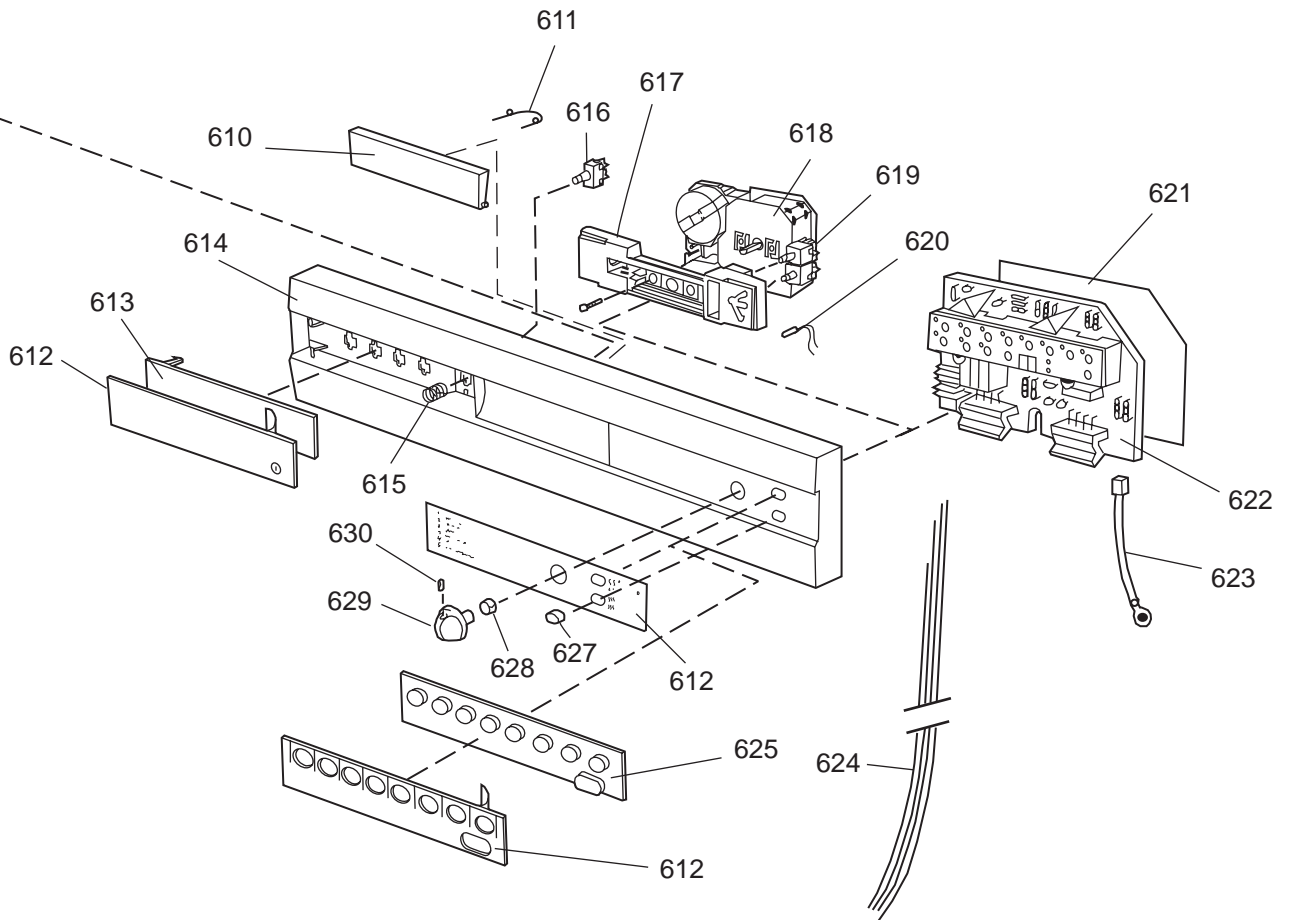

Datum
2003-03-24
Date

PANEL

CONTROL PANEL AND RELATED PARTS

Control panel and related parts

ASKO, 1475 US - SS Bi (DW953)

Pos	Spare part No.	Description	Qty	Comment
601	8057541-33	Door Handle, Black DW 05/06	1 Pcs	
602	8057545	Rotary catch, child safety '	1 Pcs	
603	8057546	SPRING, SafetyCatch 05/06 DW	1 Pcs	
604	8057544	Arm, SafetyCatch 05/06 DW	1 Pcs	
605	8057539	Bracket 4 Switch/Handle 05/0	1 Pcs	
605-a	8902085	Screw 20T for Plastic	2 Pcs	
606	8071098	Cover for Micro Switch	1 Pcs	
607	8055473	Door Switch - DW 05/06	1 Pcs	
608	8057542	Actuator, Doorswitch 05/06 D	1 Pcs	
609	8007078	Spring 02 Handle, DW	1 Pcs	
612	8070501-95	Decor Insert 1475 SS	1 Pcs	
614	8057538-69	Cover Main Switch Black 05'	1 Pcs	
614	8071680-69	Control Panel 05/06 DW	1 Pcs	
621	8060076	Cover, protective 05	1 Pcs	
622	8801201	Board, DW 05/06 (Not FI/Cust	1 Pcs	
622-a	8902053	Screw	2 Pcs	
623	8059767	Thermistor 05/06 DW	1 Pcs	
624	8070042	Cable set 1475	1 Pcs	
624	8059861	BASIC HARNESS DOOR DW95E	1 Pc's	
624	8059865	Basic Harness	1 Pcs	
625	8070508-33	Silicon Buttons Black 05	1 Pcs	
690	8071178	INSTRUCTIONS 1475 CA/US	1 Pc's