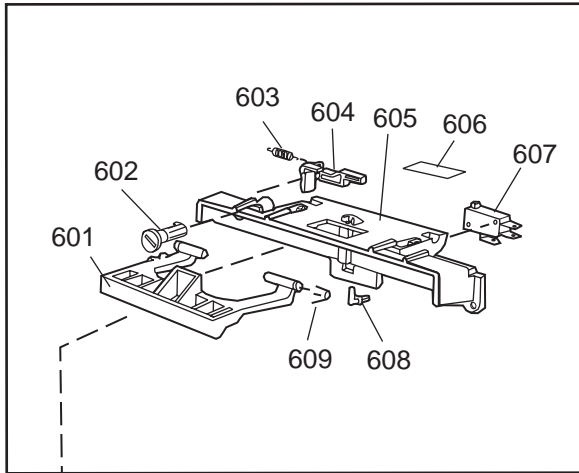

Datum
2003-03-24
Date

PANEL

CONTROL PANEL AND RELATED PARTS

Control panel and related parts

ASKO, 1475 US - SS Bi (DW953)

Pos	Spare part No.	Description	Qty	Comment
601	8057541-33	Door Handle, Black DW 05/06	1 Pcs	
602	8057545	Rotary catch, child safety '	1 Pcs	
603	8057546	SPRING, SafetyCatch 05/06 DW	1 Pcs	
604	8057544	Arm, SafetyCatch 05/06 DW	1 Pcs	
605	8057539	Bracket 4 Switch/Handle 05/0	1 Pcs	
605-a	8902085	Screw 20T for Plastic	2 Pcs	
606	8071098	Cover for Micro Switch	1 Pcs	
607	8055473	Door Switch - DW 05/06	1 Pcs	
608	8057542	Actuator, Doorswitch 05/06 D	1 Pcs	
609	8007078	Spring 02 Handle, DW	1 Pcs	
612	8070501-95	Decor Insert 1475 SS	1 Pcs	
614	8057538-69	Cover Main Switch Black 05'	1 Pcs	
614	8071680-69	Control Panel 05/06 DW	1 Pcs	
621	8060076	Cover, protective 05	1 Pcs	
622	8801201	Board, DW 05/06 (Not FI/Cust	1 Pcs	
622-a	8902053	Screw	2 Pcs	
623	8059767	Thermistor 05/06 DW	1 Pcs	
624	8070042	Cable set 1475	1 Pcs	
624	8059861	BASIC HARNESS DOOR DW95E	1 Pc's	
624	8059865	Basic Harness	1 Pcs	
625	8070508-33	Silicon Buttons Black 05	1 Pcs	
690	8071178	INSTRUCTIONS 1475 CA/US	1 Pc's