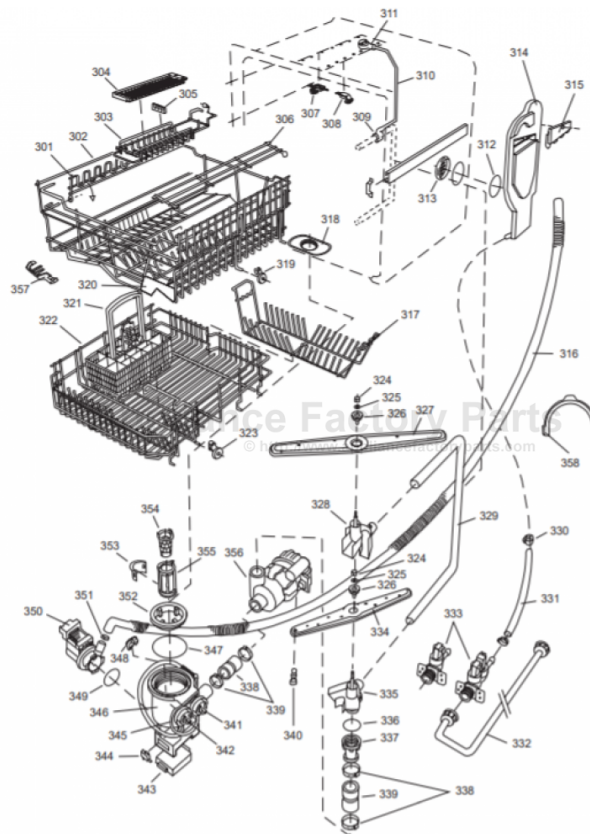

[Find Your ASKO Dishwasher Parts - Select From 209 Models](#)

----- Manual continues below -----