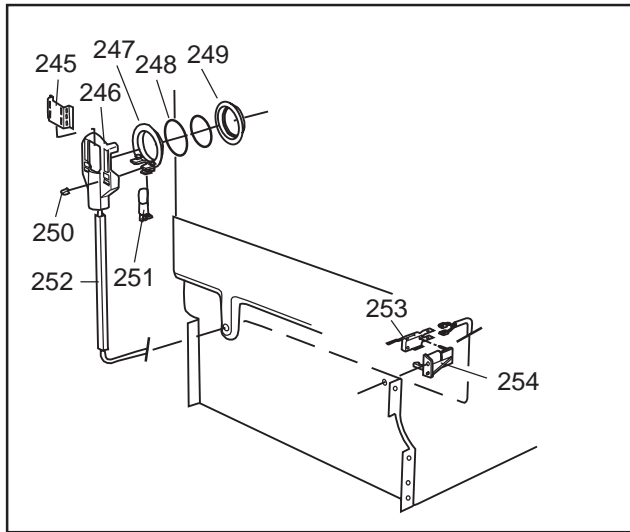

Datum

2003-03-24

Date

BEHÅLLARE

CONTAINER AND RELATED PARTS

Container and related parts

ASKO, 1475 US - SS Bi (DW953)

Pos	Spare part No.	Description	Qty	Comment
201	8057977	Bearing Upper Rail 05/06 DW	8 Pcs	
202	8058638-77	Ball Holder, Upper Rail DW	2 Pcs	
203	8057979-77	Rack Stop Grey 05/06 DW	2 Pcs	
204	8057052	Guide Rail '05 '06 DW	2 Pcs	
205	8057978-77	Rail Stop - Back Grey 05/06	2 Pcs	
206	8057489	Tub Seal 05/06 DW	1 Pcs	
208	8801098	Lock Catch Kit 05'06 D/W	1 Pcs	
210	8057077	Heating Element DW 05/06 140	1 Pcs	
210	8002370	Protective Collar	2 Pcs	
211	8901110	Screw w/O-Ring DW 05/06 25-T	4 Pcs	
212	8070613	Sealing Strip Casing	1 Pcs	
216	8002579	T-Stat 05/06 DW Overheat	1 Pcs	
222	8070142	Cable holder, rear 05	1 Pcs	
223	8058495	Cable holder, door 05	1 Pcs	
224	8060033	Sound Absorb	1 Pcs	
225	8057523	Bottom and Side support '05	1 Pcs	
228	8058558	RFI 05/06 WM	1 Pcs	
229	8050251	Terminal Block DW All	1 Pcs	
229-a	8900357	Screw, terminal block	1 Pcs	
230	8059991	Cable holder, supply line 05	1 Pcs	
231	8006948	Grommet	1 Pcs	
232	8058491-77	Door Spring 05/06 for 0-7 lb	2 Pcs	
233	8057062	Subs to 8074877	4 Pcs	
234	8901156	Nut, Levelling Legs	4 Pcs	
235	8051957	Slide, foot 02 DW	2 Pcs	
236	8072119	Washer	4 Pcs	
239	8058352	Sound Absorb Outer	2 Pcs	
241	8060255	No longer Avail. po# 8008- H	1 Pcs	
242	8070495	Inlet Valve Mount	1 Pcs	
242-a	8900327	Screw 20 Torx, Self Tapping	2 Pcs	
243	8059761-95	Filler Strip - Left DW SS	1 Pcs	
243	8059762-95	Filler Strip, Right 05/06 DW	1 Pcs	
243-a	8900646	Screw 20 Torx SS	4 Pcs	
244	8070614	Insulation,fill strip 05&06	2 Pcs