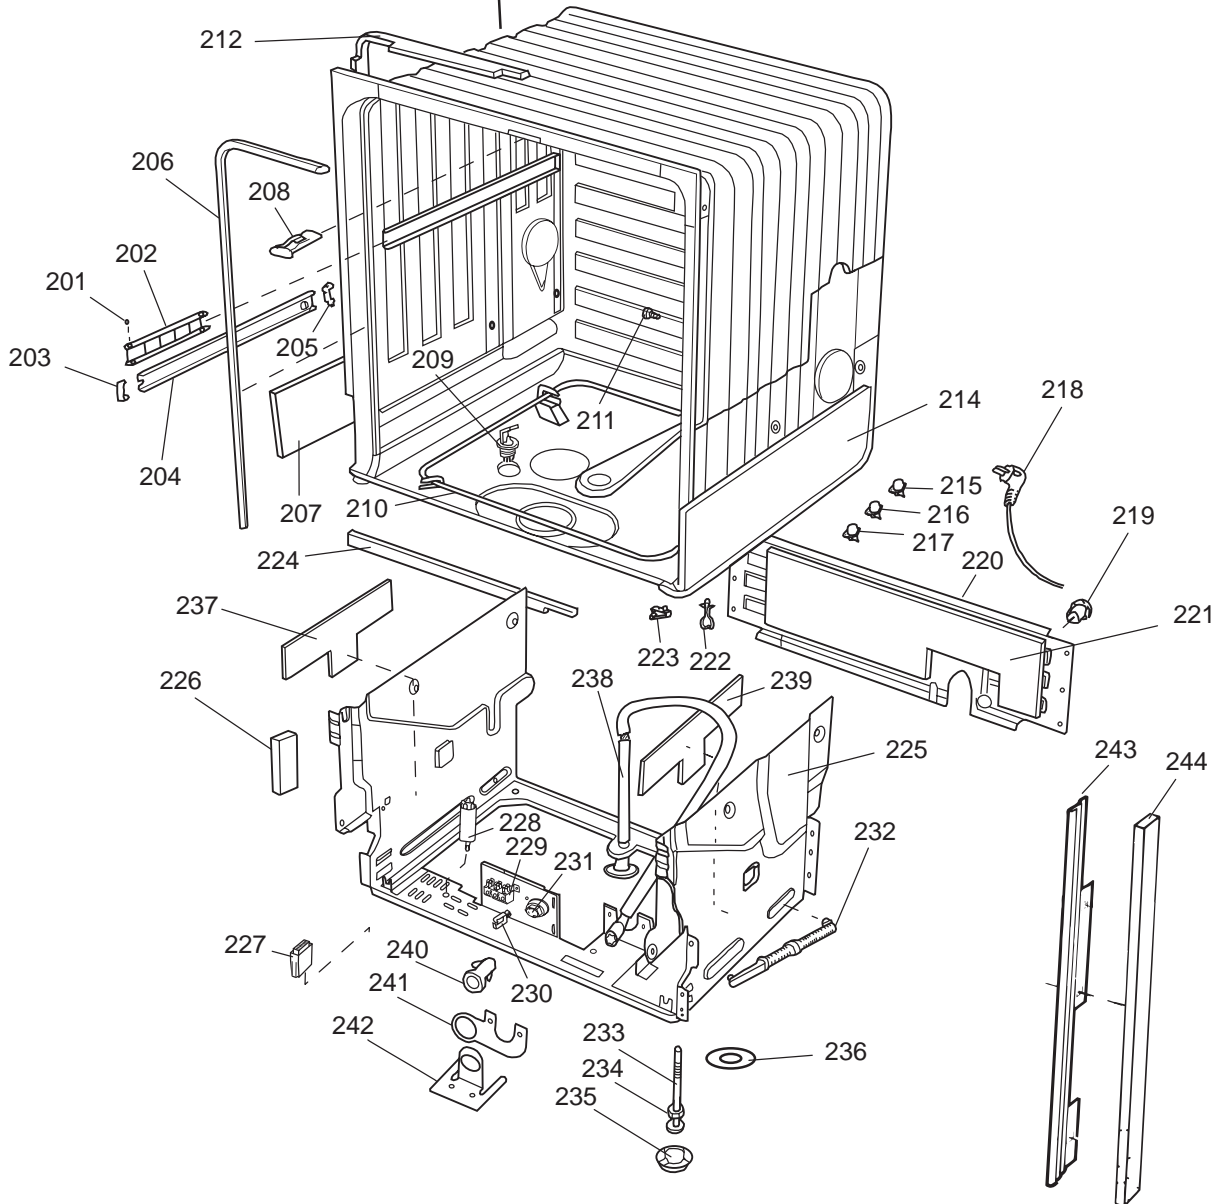

Datum

2003-03-24

Date

BEHÅLLARE

CONTAINER AND RELATED PARTS

Container and related parts

ASKO, 1475 US - SS Bi (DW953)

Pos	Spare part No.	Description	Qty	Comment
201	8057977	Bearing Upper Rail 05/06 DW	8 Pcs	
202	8058638-77	Ball Holder, Upper Rail DW	2 Pcs	
203	8057979-77	Rack Stop Grey 05/06 DW	2 Pcs	
204	8057052	Guide Rail '05 '06 DW	2 Pcs	
205	8057978-77	Rail Stop - Back Grey 05/06	2 Pcs	
206	8057489	Tub Seal 05/06 DW	1 Pcs	
208	8801098	Lock Catch Kit 05'06 D/W	1 Pcs	
210	8057077	Heating Element DW 05/06 140	1 Pcs	
210	8002370	Protective Collar	2 Pcs	
211	8901110	Screw w/O-Ring DW 05/06 25-T	4 Pcs	
212	8070613	Sealing Strip Casing	1 Pcs	
216	8002579	T-Stat 05/06 DW Overheat	1 Pcs	
222	8070142	Cable holder, rear 05	1 Pcs	
223	8058495	Cable holder, door 05	1 Pcs	
224	8060033	Sound Absorb	1 Pcs	
225	8057523	Bottom and Side support '05	1 Pcs	
228	8058558	RFI 05/06 WM	1 Pcs	
229	8050251	Terminal Block DW All	1 Pcs	
229-a	8900357	Screw, terminal block	1 Pcs	
230	8059991	Cable holder, supply line 05	1 Pcs	
231	8006948	Grommet	1 Pcs	
232	8058491-77	Door Spring 05/06 for 0-7 lb	2 Pcs	
233	8057062	Subs to 8074877	4 Pcs	
234	8901156	Nut, Levelling Legs	4 Pcs	
235	8051957	Slide, foot 02 DW	2 Pcs	
236	8072119	Washer	4 Pcs	
239	8058352	Sound Absorb Outer	2 Pcs	
241	8060255	No longer Avail. po# 8008- H	1 Pcs	
242	8070495	Inlet Valve Mount	1 Pcs	
242-a	8900327	Screw 20 Torx, Self Tapping	2 Pcs	
243	8059761-95	Filler Strip - Left DW SS	1 Pcs	
243	8059762-95	Filler Strip, Right 05/06 DW	1 Pcs	
243-a	8900646	Screw 20 Torx SS	4 Pcs	
244	8070614	Insulation,fill strip 05&06	2 Pcs