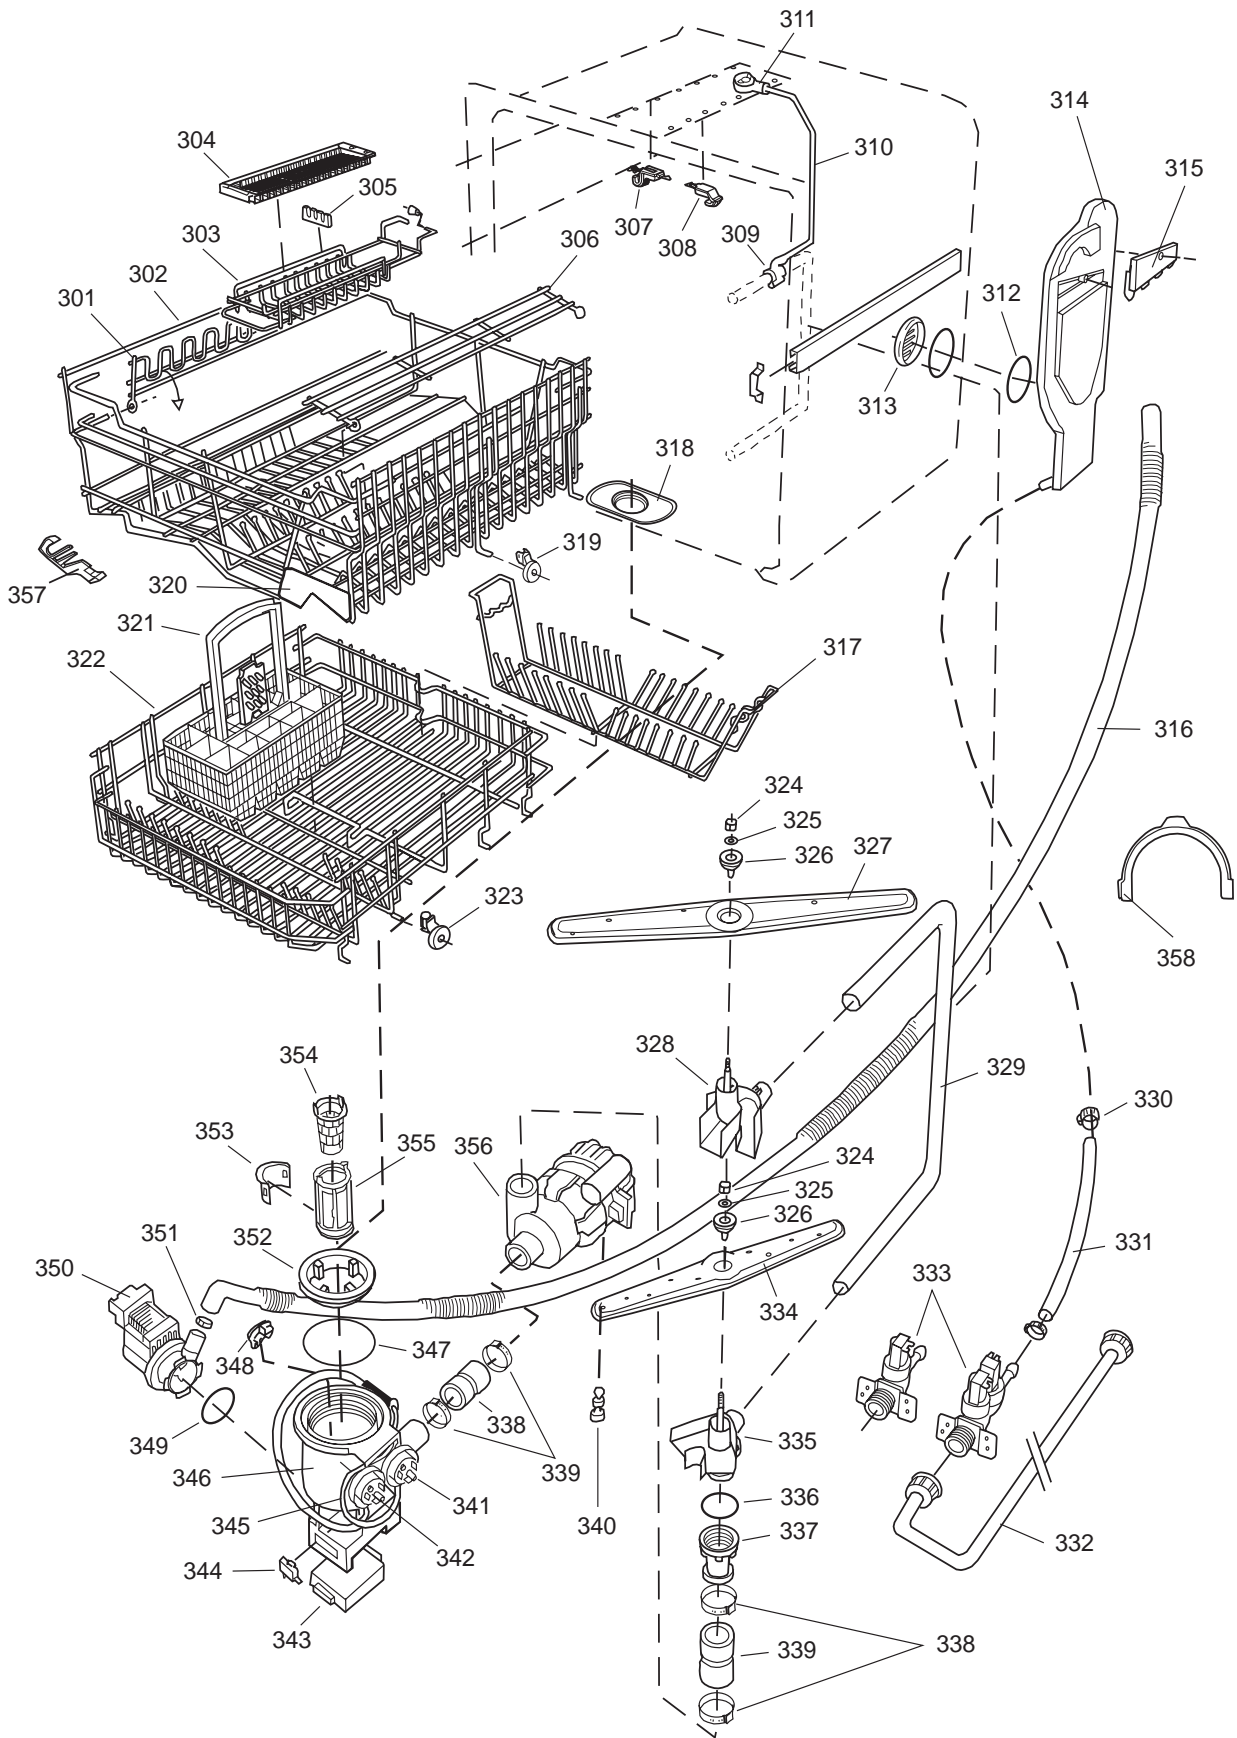

Datum
2003-03-24
Date

DISKSYSTEM

DISHWASHING SYSTEM

Dishwashing system

ASKO, 1475 US - SS Bi (DW953)

Pos	Spare part No.	Description	Qty	Comment
301	8071337-36	Cup Shelf Wine Glass 05/06 D	1 Pcs	
302	8801236-36	Upper Basket Gray	1 Pcs	
302	8801199-36	Rack, Upper 05 & 06 DW	1 Pcs	with cup shelf
306	8071336-36	Cup Shelf 05/06 DW	1 Pcs	
313	8057536-77	Lockring Airbreak Gray	1 Pcs	
314	8057514	Sub To 8801234	1 Pcs	
316	8070304	Drain Hose 05/06 DW	1 Pcs	
316-a	8052239	Hose Clamp, Squeeze	1 Pcs	
316-b	8053642	Hose Clip	1 Pcs	
318	8059740	Strainer Upper 05/06 DW	1 Pcs	
319	8058498-77	Wheel, Upper Basket 05/06 DW	4 Pcs	
320	8057506-77	Knife Stop	1 Pcs	
321	8801089-77	Cutlery Basket 05/06 DW	1 Pcs	
322	8070043-36	Lower Basket 1325/1706	1 Pcs	
323	8009516-77	Rack Wheels Lower 05/06 DW	8 Pcs	
324	8901262	Nut for Spray Arm 05	2 Pcs	
325	8052095	Ceramic Washer, Spray Arm 05	2 Pcs	
326	8057070-77	Spray Arm Insert 05/06 DW	2 Pcs	
327	8072695	Spray Arm - Upper 05/06 DW	1 Pcs	
328	8057068-77	Spray Pipe Bearing Upper	1 Pcs	
329	8057063	Spray pipe, inner 05	1 Pcs	
330	8052189	Hose Clamp, Squeeze	2 Pcs	
331	8070622	Ruber Hose	1 Pcs	
333	8072121	Fill Valve, Single 05/06 DW.	1 Pcs	
333-a	8902087	Screw, Plastic Housing 20 To	2 Pcs	
334	8072692	Spray Arm - Lower 05/06 DW	1 Pcs	
335	8057067-77	Lower Washarm Support 05/06	1 Pcs	
336	8901755	O-Ring Seal	1 Pcs	
337	8057069	Retainer Nut SprayArm 05/06	1 Pcs	
338	8052097	Hose Clamp, Circ. Pump 05/06	4 Pcs	
339	8057484	Hose, Circ. Pump 05/06 DW	2 Pcs	
340	8055095	BUFFER, Circumpump 03/04 DW	1 Pcs	
341	8071024	Level Switch 05/06 DW	1 Pcs	
343	8057053	Subs to 8075110	1 Pcs	
344	8060068	Micro Switch,Overfill 05/06	1 Pcs	
345	8058500	Hose Pressure Sw. 05/06 DW	1 Pcs	
346	8801123	Replaces 8075197-77. Sump 05	1 Pcs	
347	8058503	O-Ring, Sump 05/06 DW	1 Pcs	
348	8057487-79	Sump Plug DW 05/06 Cleanout	1 Pcs	
349	8002584	O-Ring, Drain Pump 05/06 DW	1 Pcs	
350	8057083	DRAINPUMP Repl.by 8072032	1 Pc's	
350	8072032	Drain Pump 05/06 DW	1 Pcs	
351	8052239	Hose Clamp, Squeeze	1 Pcs	
352	8057488	Locking ring, bottom well 05	1 Pcs	
353	8058454	Cover Str. Basket 05/06 DW	1 Pcs	
354	8057972-77	Strainer Basket Grey 05/06 D	1 Pcs	
355	8057486-77	Filter, fine 05 & 06 DW	1 Pcs	
356	8071250	Circ. Pump 05/06 DW	1 Pcs	
356-a	8075380	capacitor D3000	1 Pcs	
357	8071214-77	Knife Holder 05/06 DW	2 Pcs	
358	8072528-77	Holder Outlet Hose	1 Pcs	
358	8050805	GOOSE NECK for DRAIN HOSE	1 Pcs	